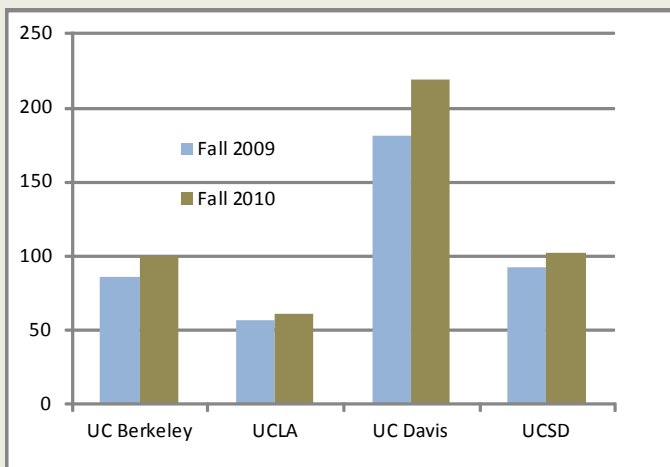

San Mateo Colleges Transfers to Top 50 American Universities* (fall 2009 cohort):

Carnegie Mellon: 2	Harvard: 7
Cal Tech: 1	MIT: 1
Columbia: 6	Stanford: 4
Cornell: 7	Univ of Penn: 3
Duke: 8	Tufts: 3
Emory: 3	Univ of Virginia: 1
GWU: 4	Washington U: 1
Georgia Tech: 1	Yale: 2

*For UC Transfers, see the lower left side.
 **Based on data obtained from the California State Chancellor's Office and National Student Clearinghouse.

Great News on Transfers to University of California:
 Based on the data obtained by us from the 9 University of California (UC) institutions, we have discovered a surprisingly high number of transfers to the UCs than we previously reported. A total of 793 students transferred to the 9 UCs institutions in 2010 -- an increase of 100 students from 2009!