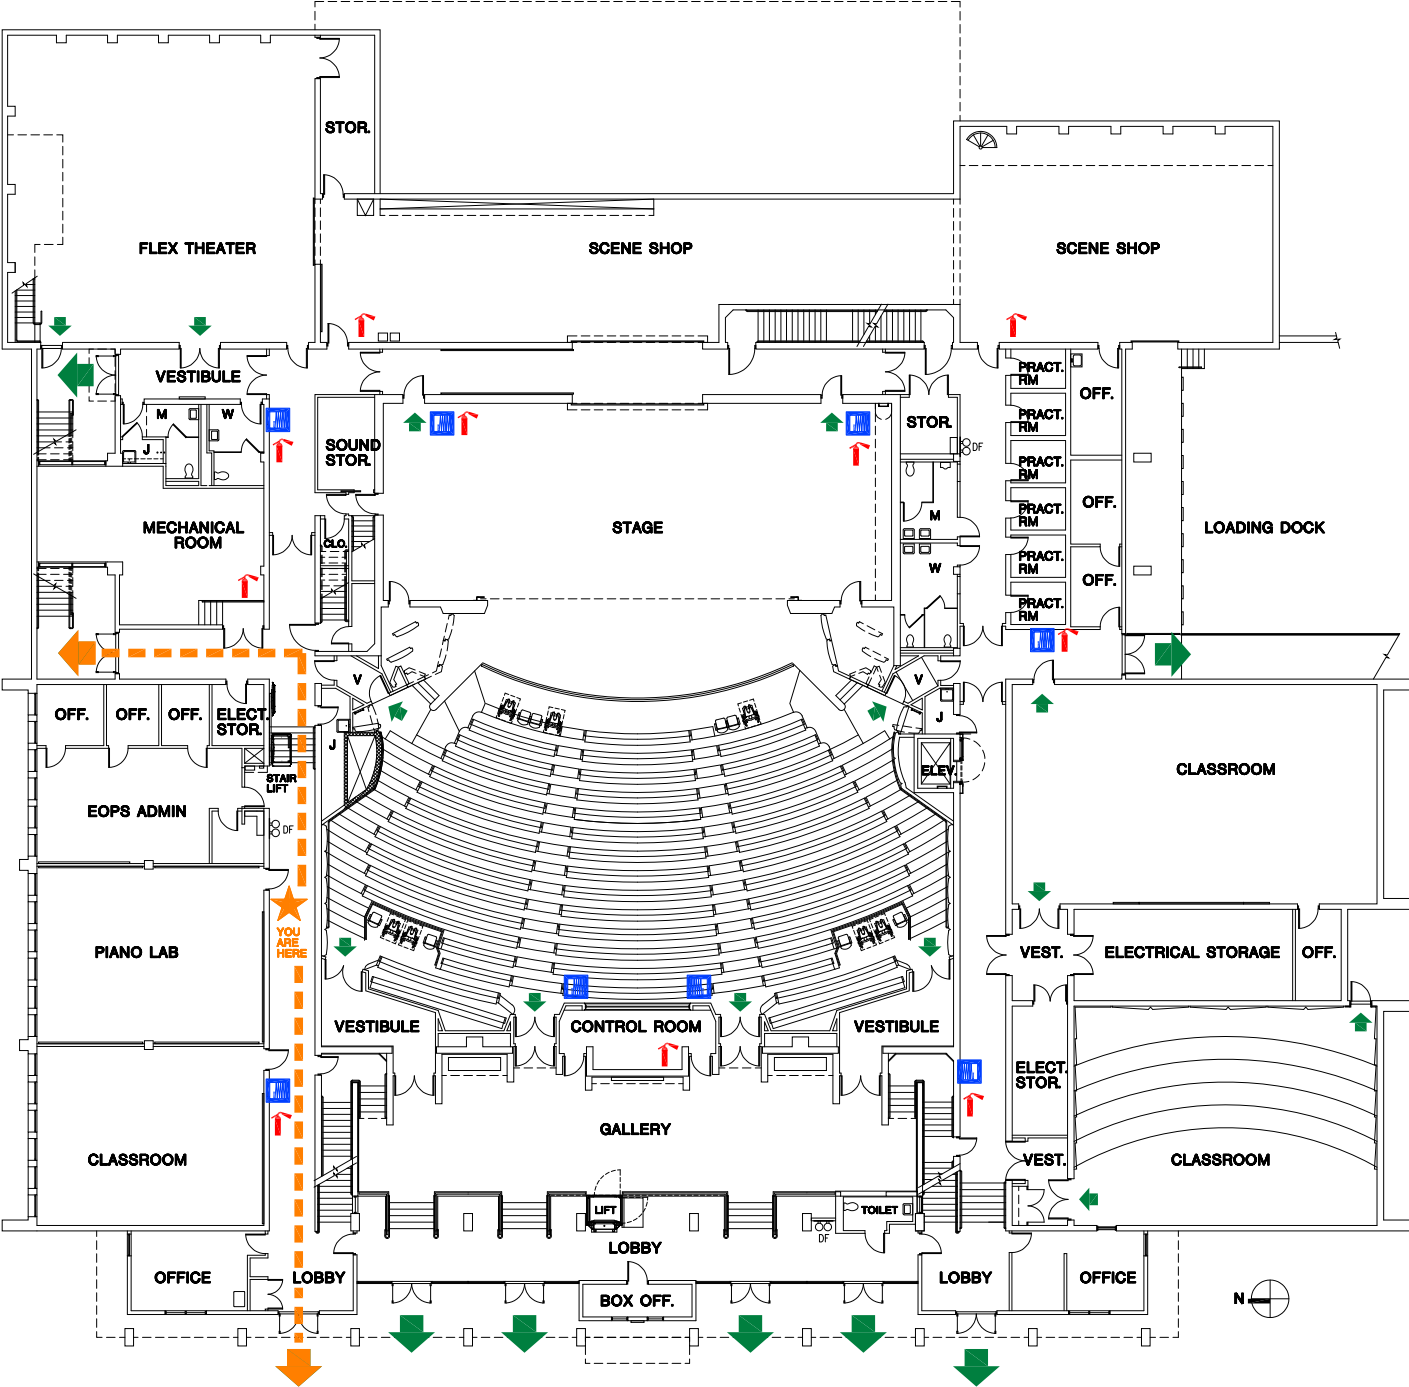

EMERGENCY EVACUATION PLAN

LEGEND

-  FIRE HOSE CABINET
-  FIRE EXTINGUISHER
-  EXIT
-  YOU ARE HERE
-  TO NEAREST EXIT

IN CASE OF FIRE

- DIAL 911
- PULL NEAREST FIRE ALARM
- USE NEAREST EXIT DOOR
- EXIT BUILDING AND EVACUATE TO A SAFE AREA
- DO NOT USE ELEVATORS !
- REPEATING BEEPS AND STROBING LIGHTS INDICATE FIRE ALARM