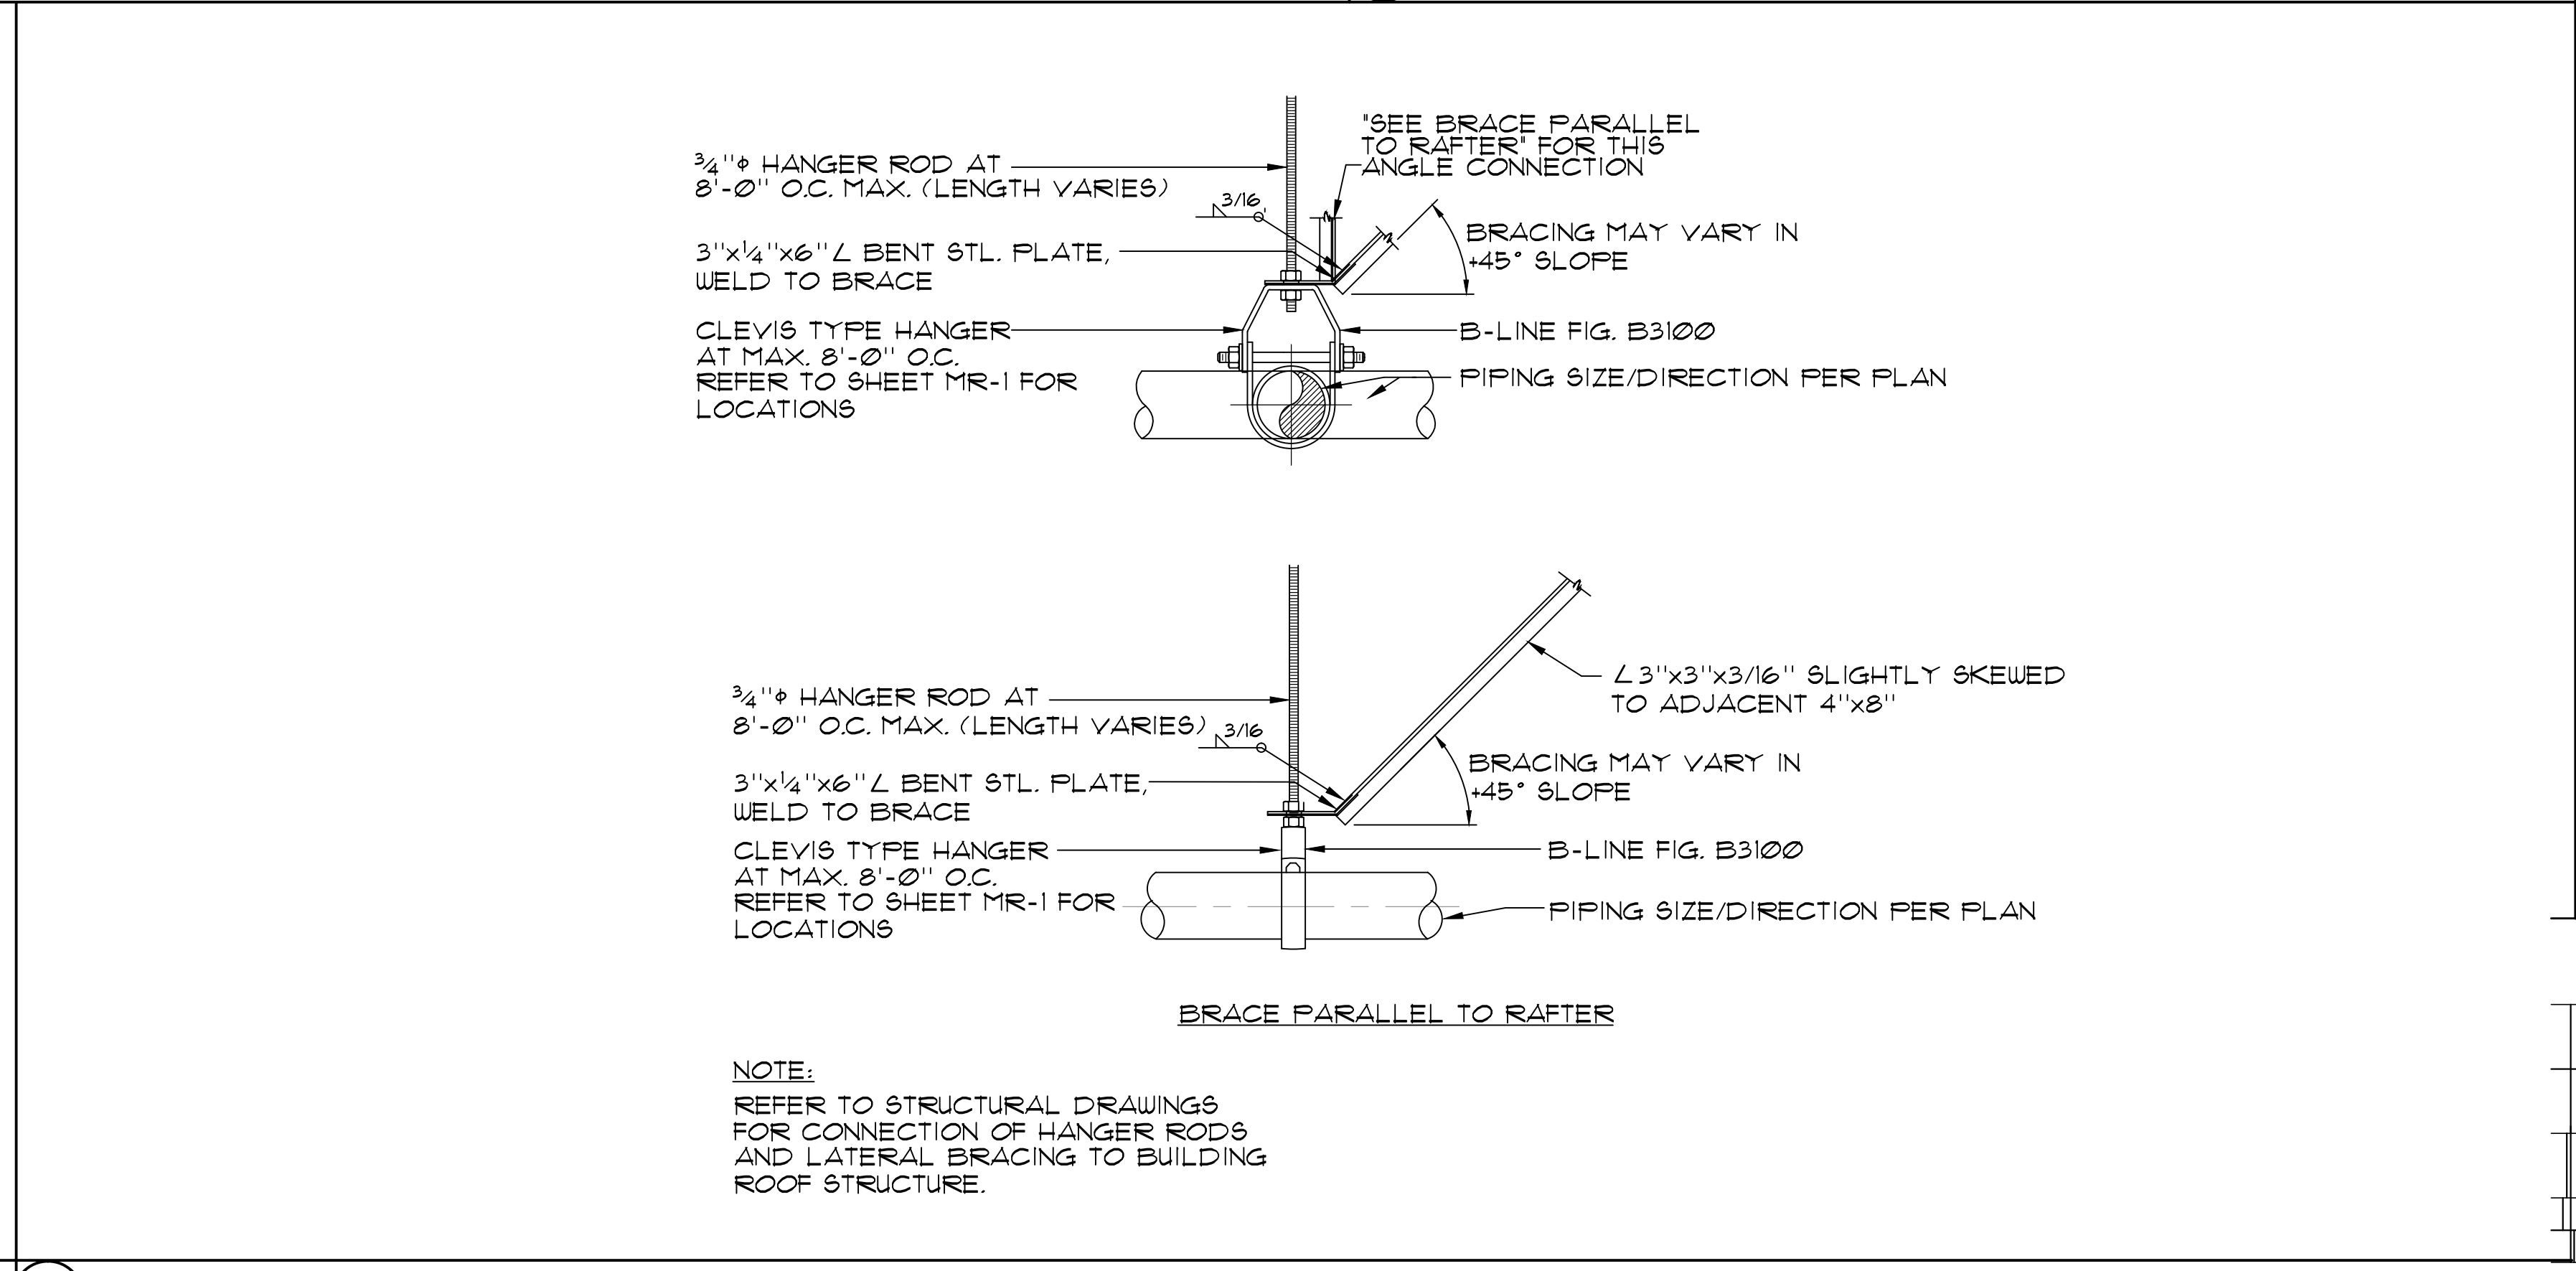

1 CHEMTROL FILTER RELAY OUTPUTS NO SCALE

2 CHEMTROL RELAY OUTPUT NO SCALE

5 PIPE SEAL TO WALL / FLOOR NO SCALE

3 CHEMTROL INTERLOCK NO SCALE

4 CHEMTROL INPUT POWER NO SCALE

6 EMERGENCY EYEWASH/SHOWER NO SCALE

7 PUMP ANCHORAGE NO SCALE

8 PIPING HANGER DETAIL NO SCALE