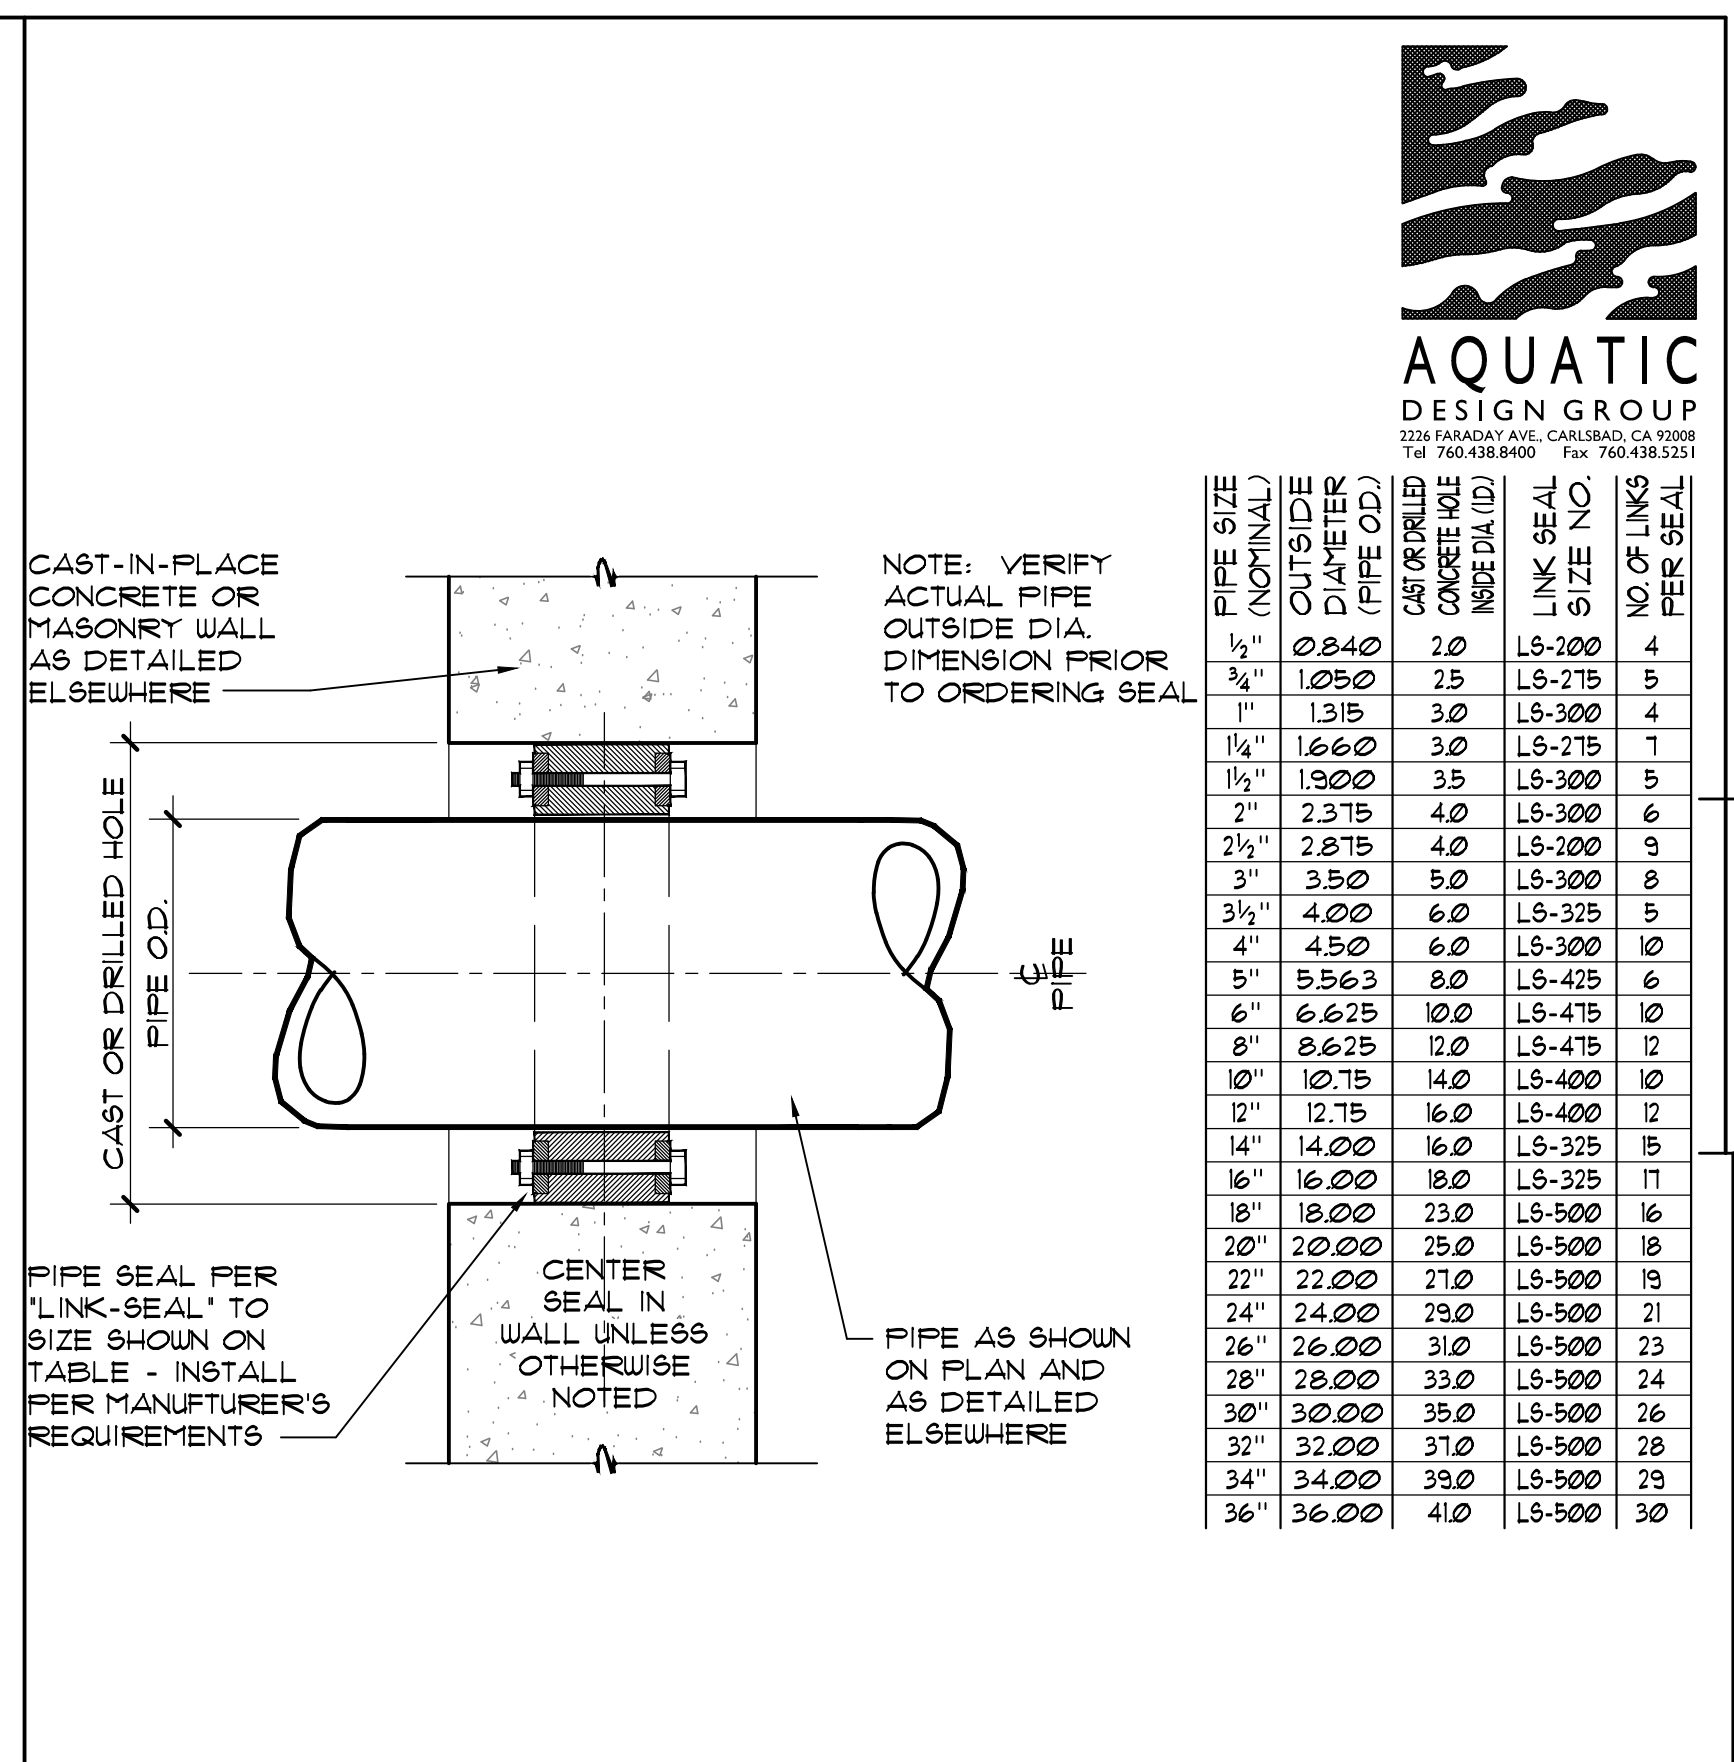

1 CHEMTROL FILTER RELAY OUTPUTS NO SCALE

2 CHEMTROL RELAY OUTPUT NO SCALE

5 PIPE SEAL TO WALL / FLOOR NO SCALE

3 CHEMTROL INTERLOCK NO SCALE

4 CHEMTROL INPUT POWER NO SCALE

6 EMERGENCY EYEWASH/SHOWER NO SCALE

7 PUMP ANCHORAGE NO SCALE

8 PIPING HANGER DETAIL NO SCALE