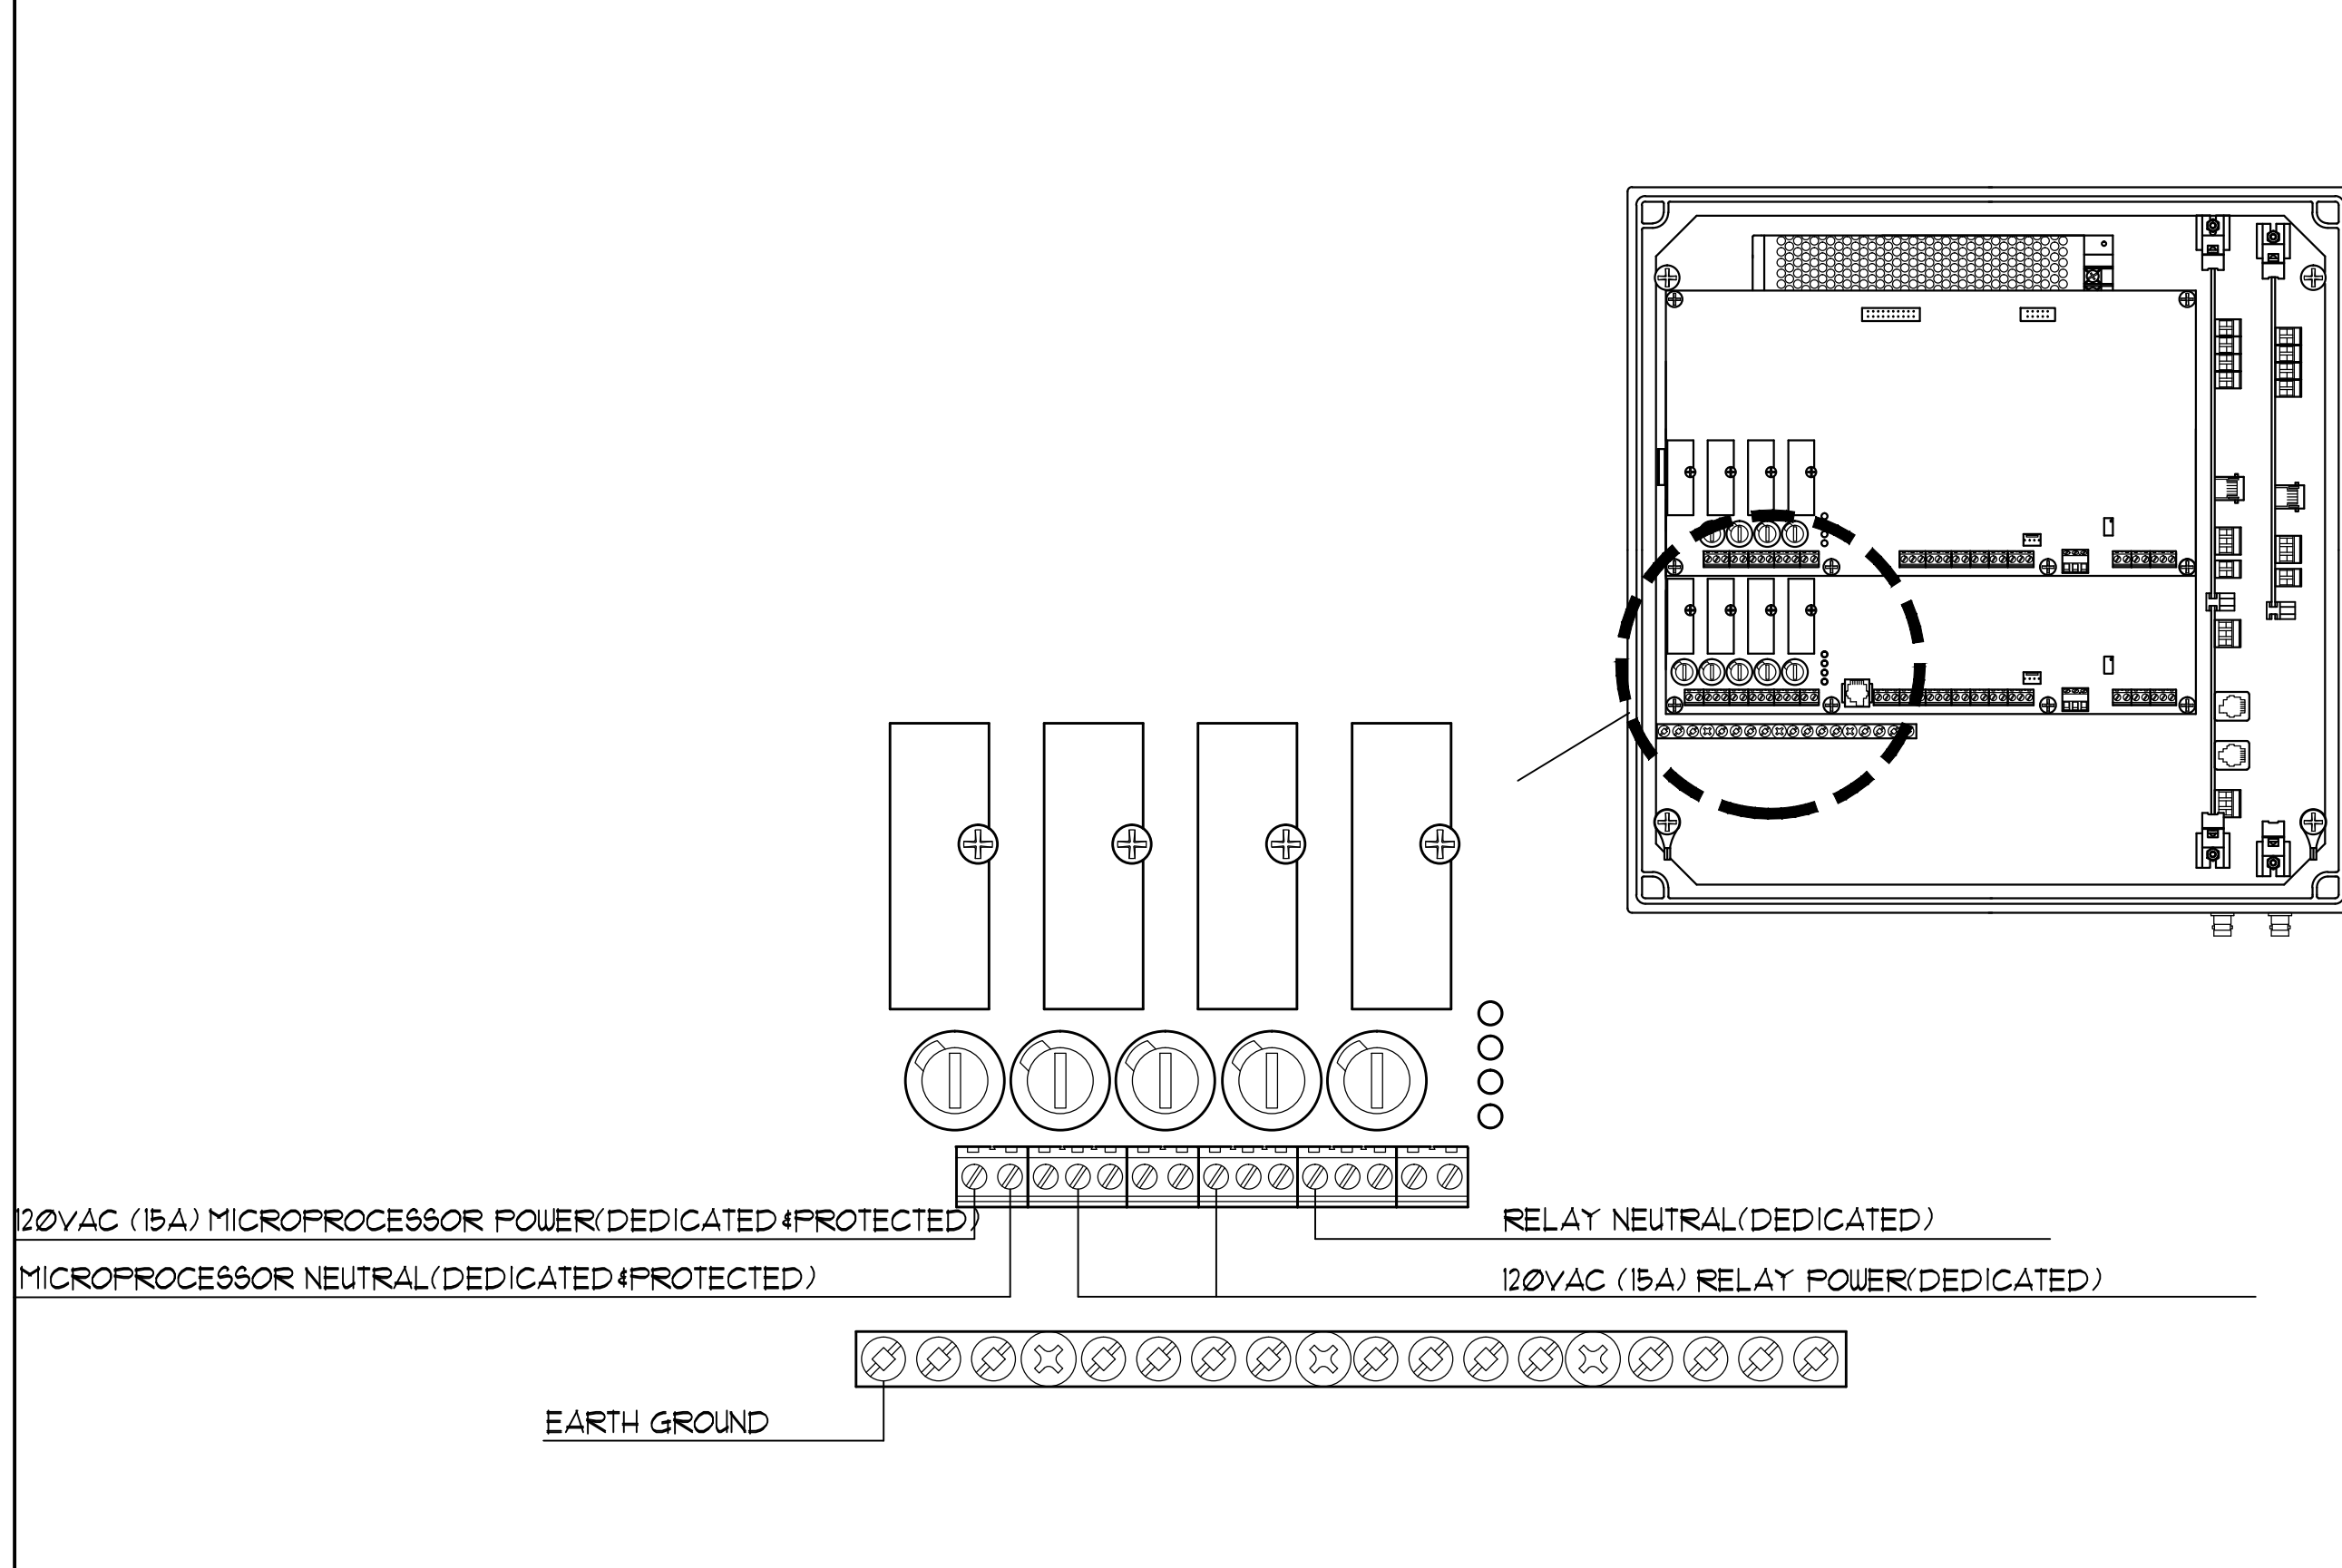

1 CHEMTROL FILTER RELAY OUTPUTS NO SCALE

2 CHEMTROL RELAY OUTPUT NO SCALE

5 PIPE SEAL TO WALL / FLOOR NO SCALE

3 CHEMTROL INTERLOCK NO SCALE

4 CHEMTROL INPUT POWER NO SCALE

6 EMERGENCY EYEWASH/SHOWER NO SCALE

7 PUMP ANCHORAGE NO SCALE

8 PIPING HANGER DETAIL NO SCALE