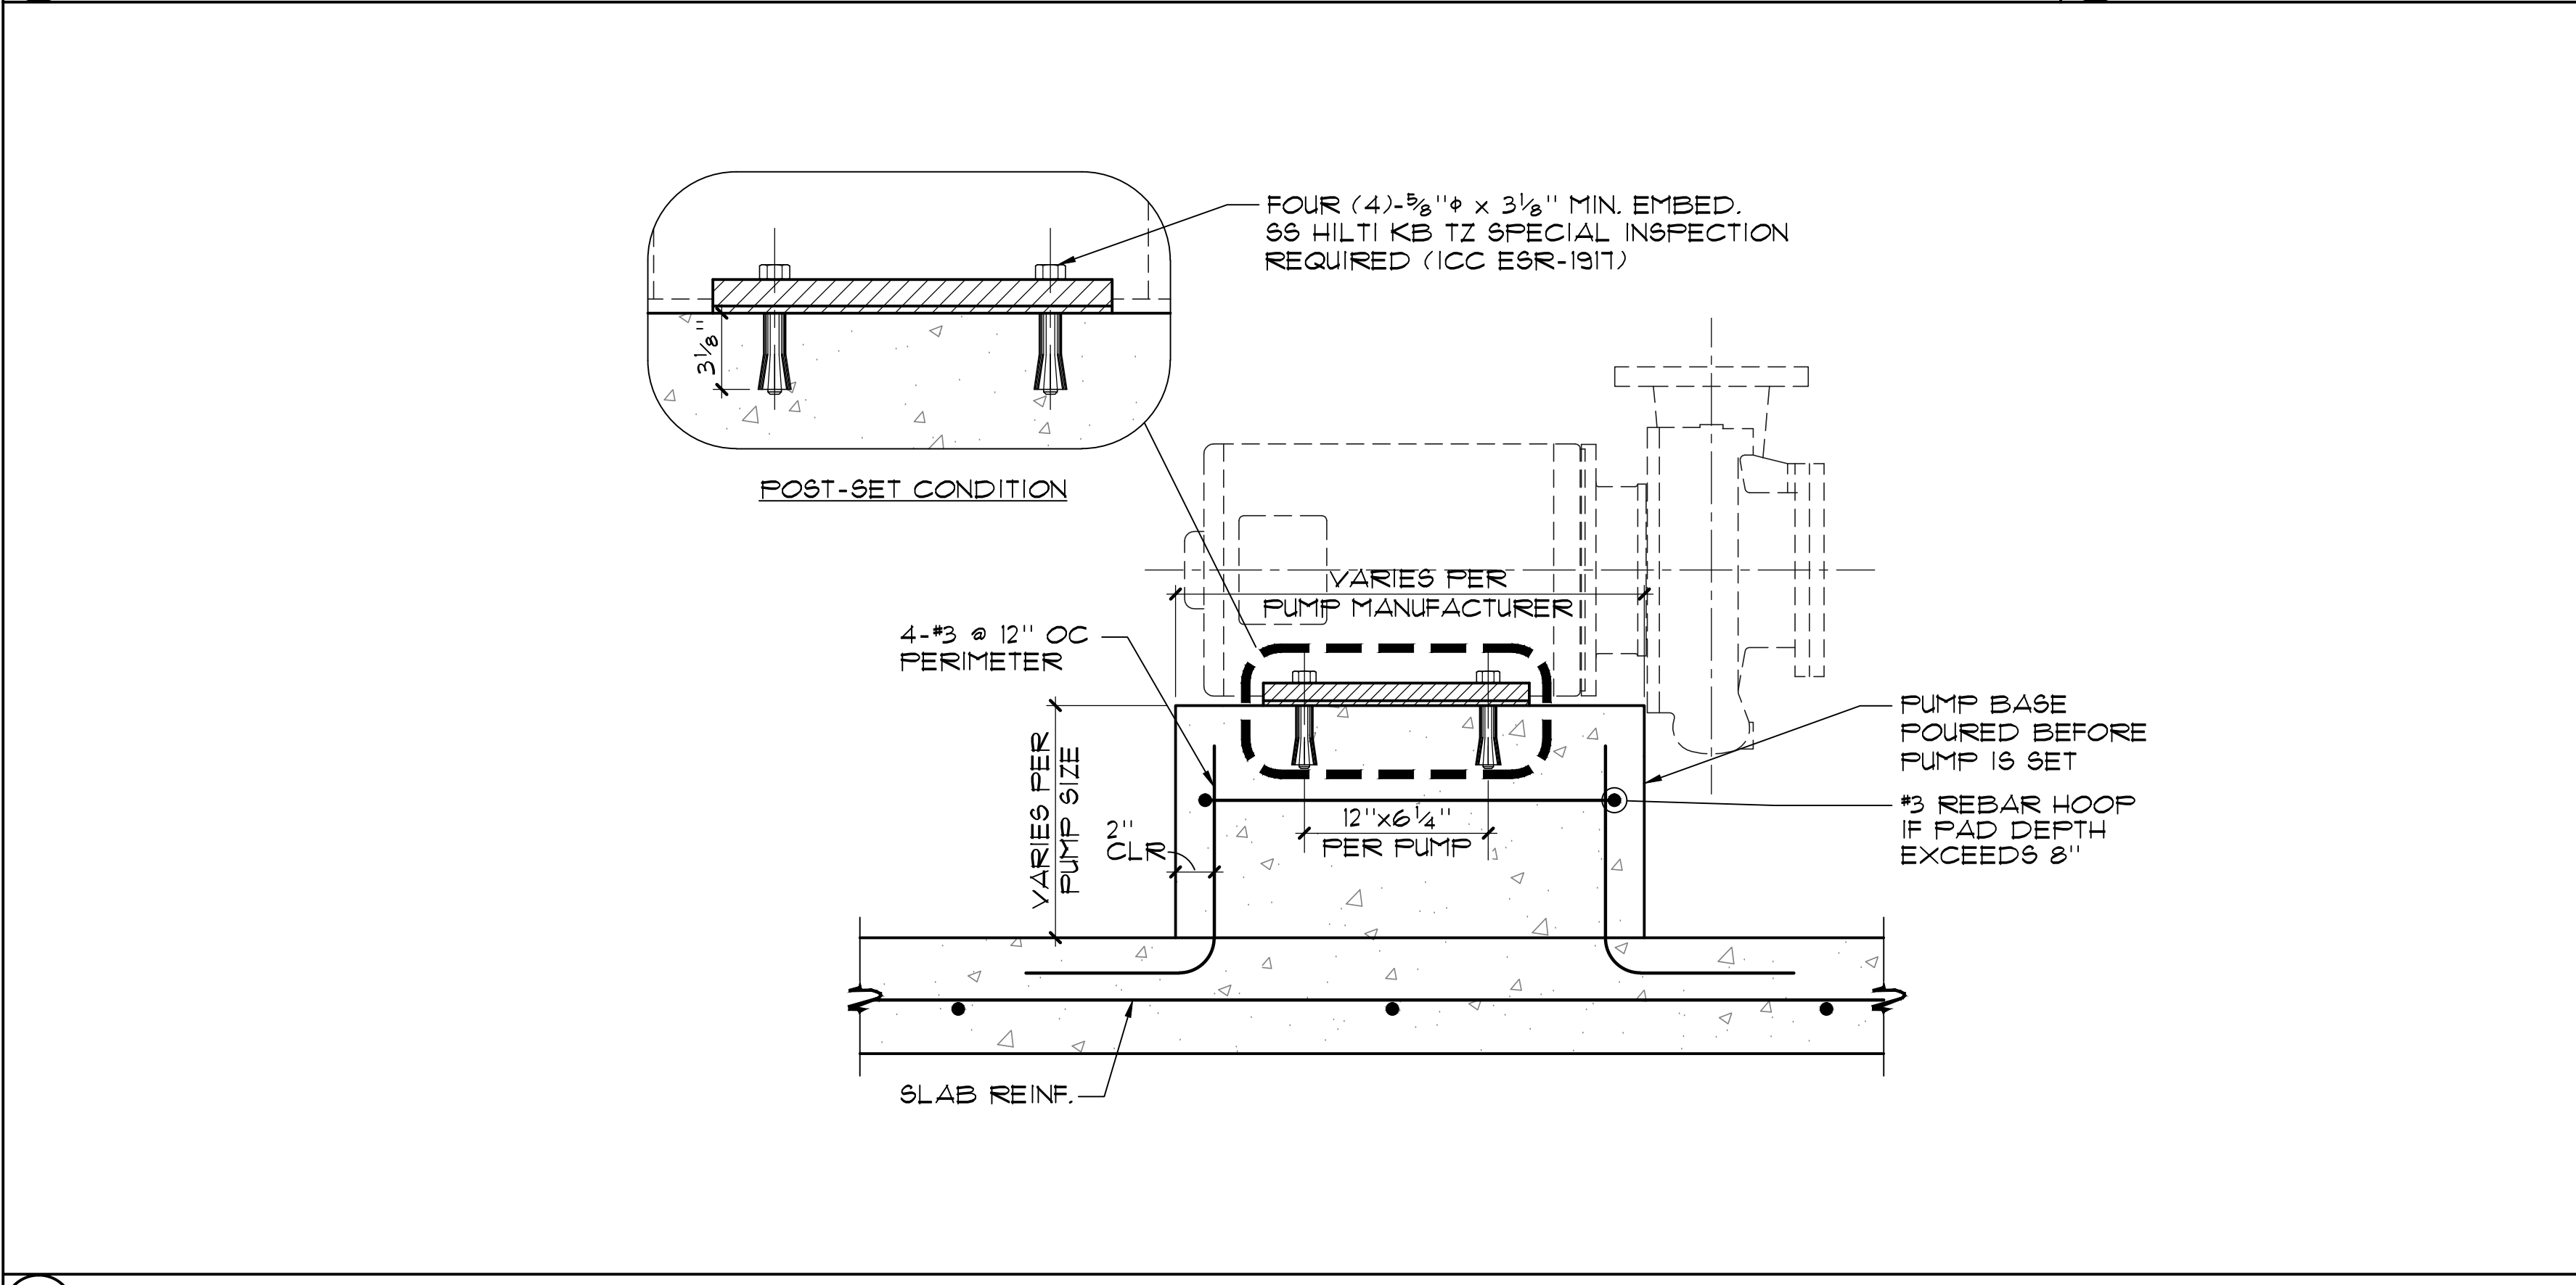

1 CHEMTROL FILTER RELAY OUTPUTS NO SCALE

2 CHEMTROL RELAY OUTPUT NO SCALE

5 PIPE SEAL TO WALL / FLOOR NO SCALE

3 CHEMTROL INTERLOCK NO SCALE

4 CHEMTROL INPUT POWER NO SCALE

6 EMERGENCY EYEWASH/SHOWER NO SCALE

7 PUMP ANCHORAGE NO SCALE

8 PIPING HANGER DETAIL NO SCALE