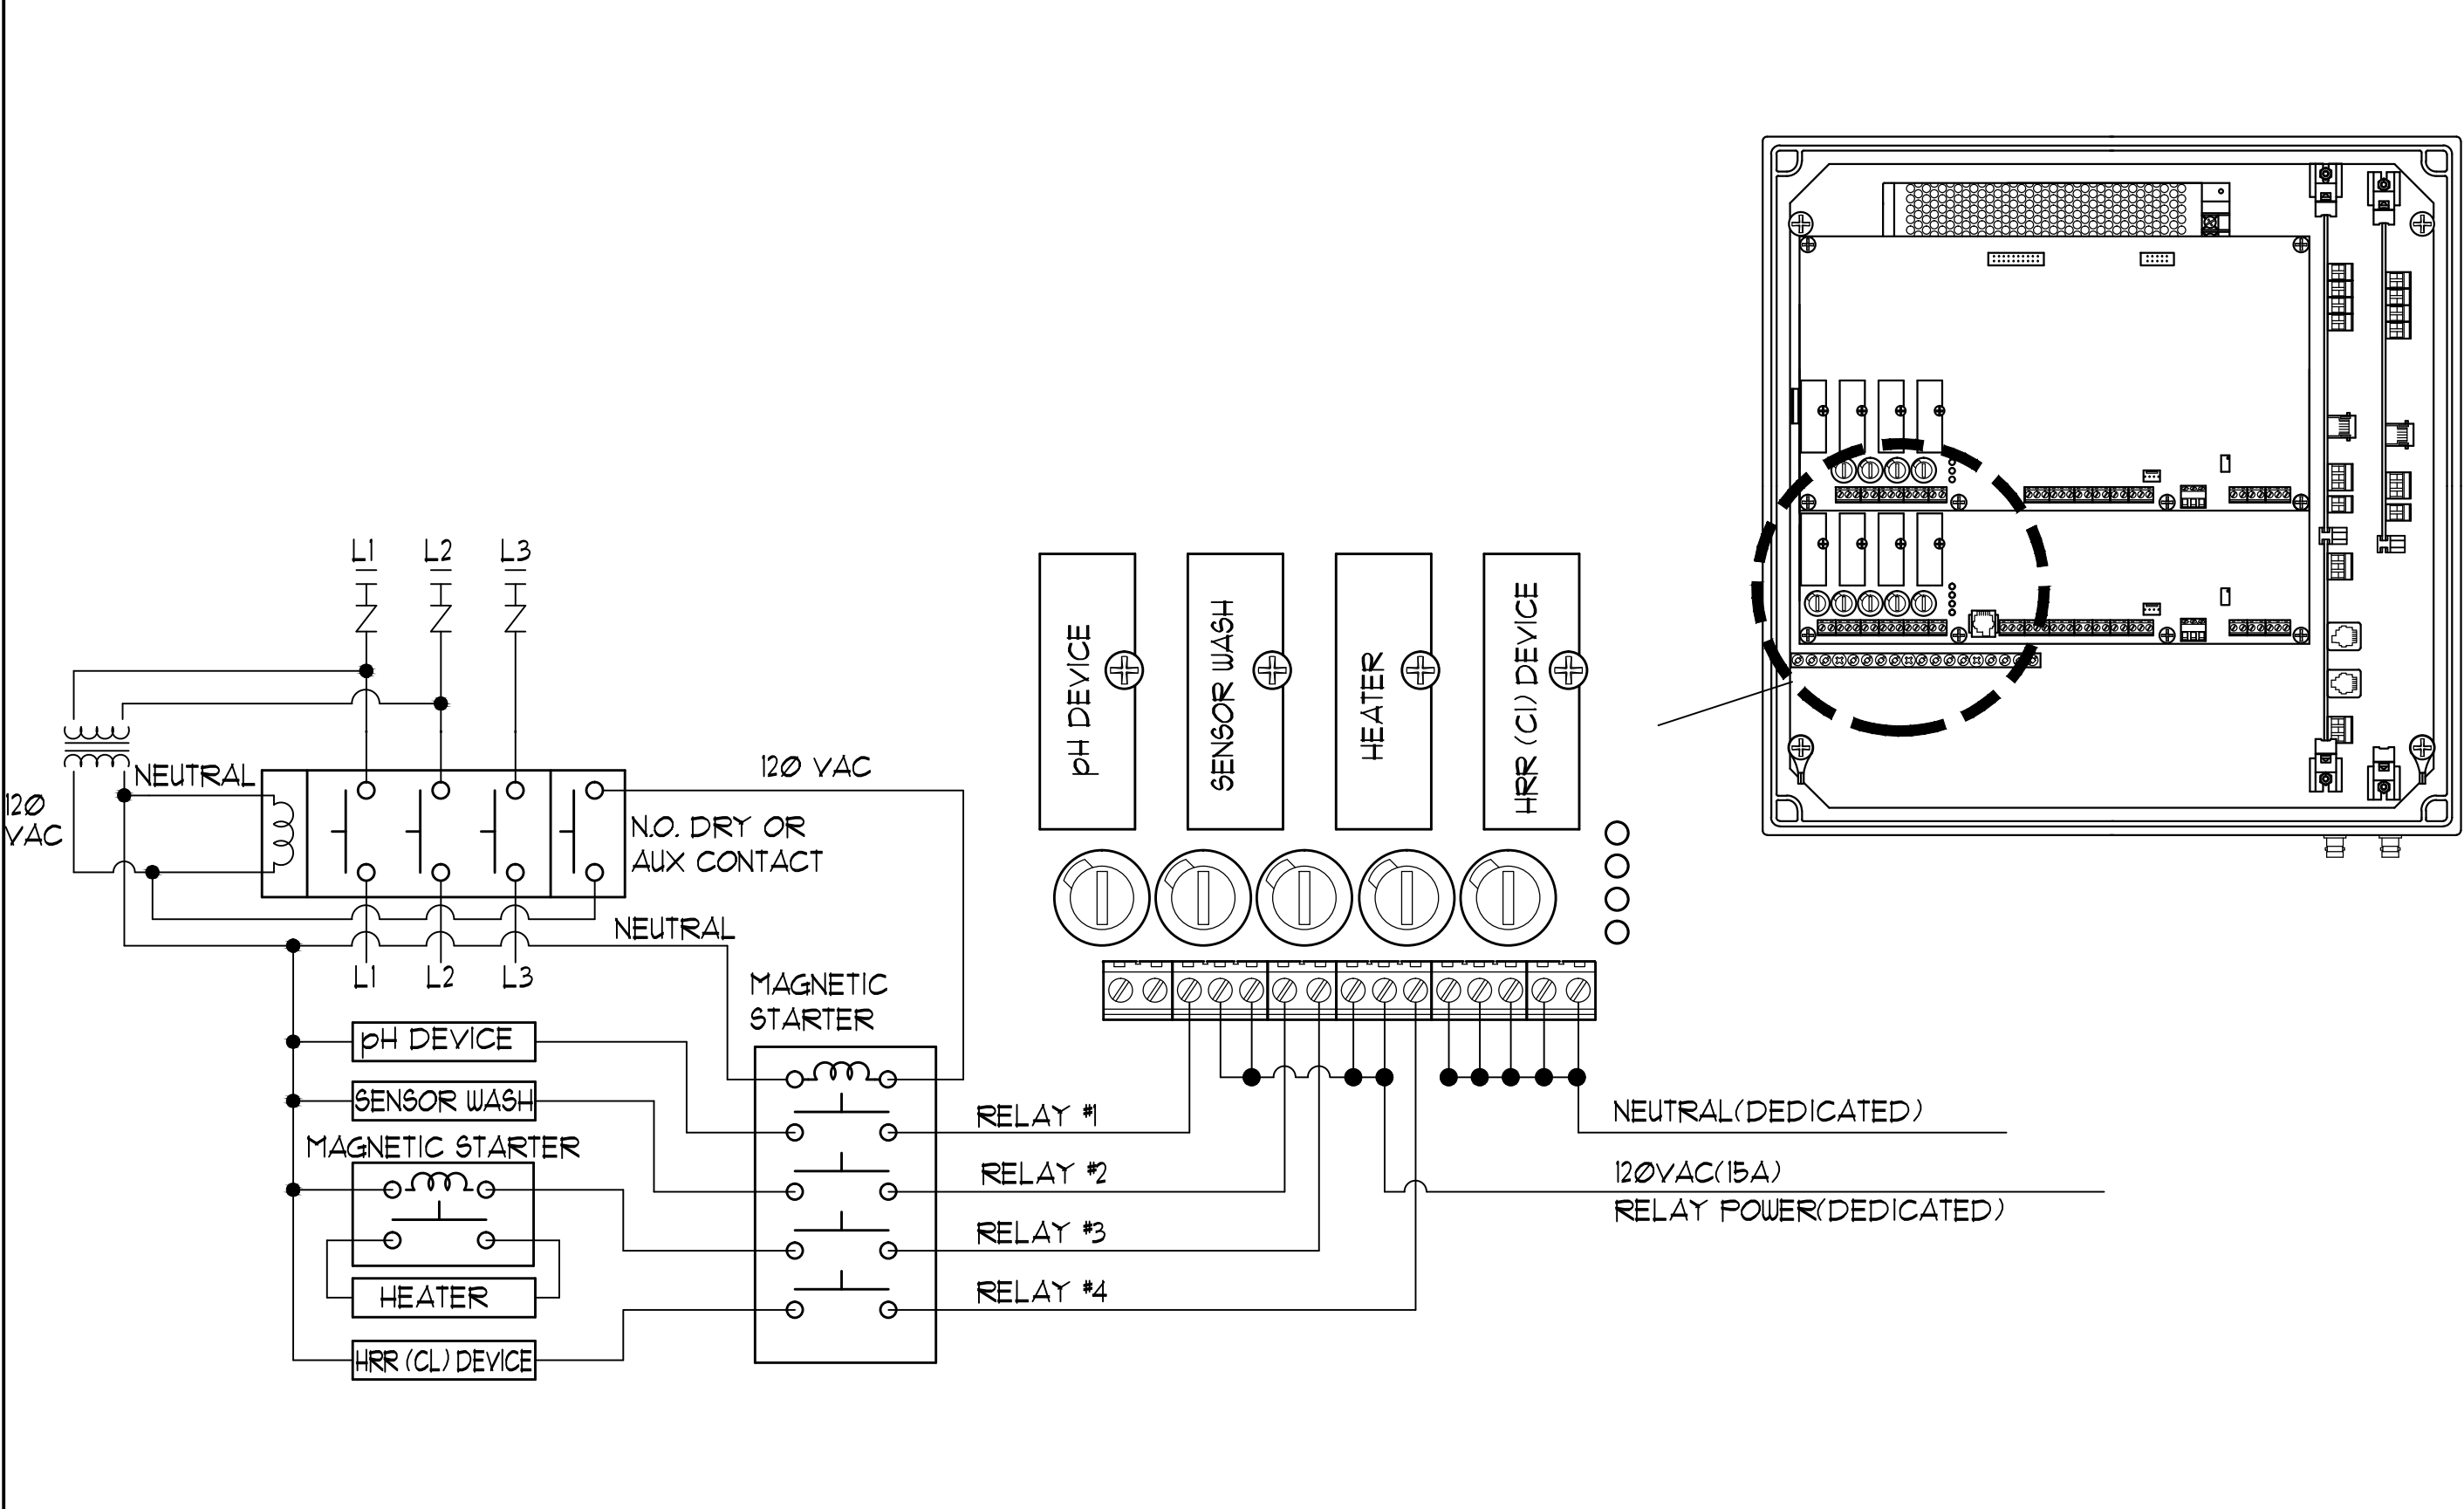

1 CHEMTROL FILTER RELAY OUTPUTS NO SCALE

2 CHEMTROL RELAY OUTPUT NO SCALE

5 PIPE SEAL TO WALL / FLOOR NO SCALE

3 CHEMTROL INTERLOCK NO SCALE

4 CHEMTROL INPUT POWER NO SCALE

6 EMERGENCY EYEWASH/SHOWER NO SCALE

7 PUMP ANCHORAGE NO SCALE

8 PIPING HANGER DETAIL NO SCALE