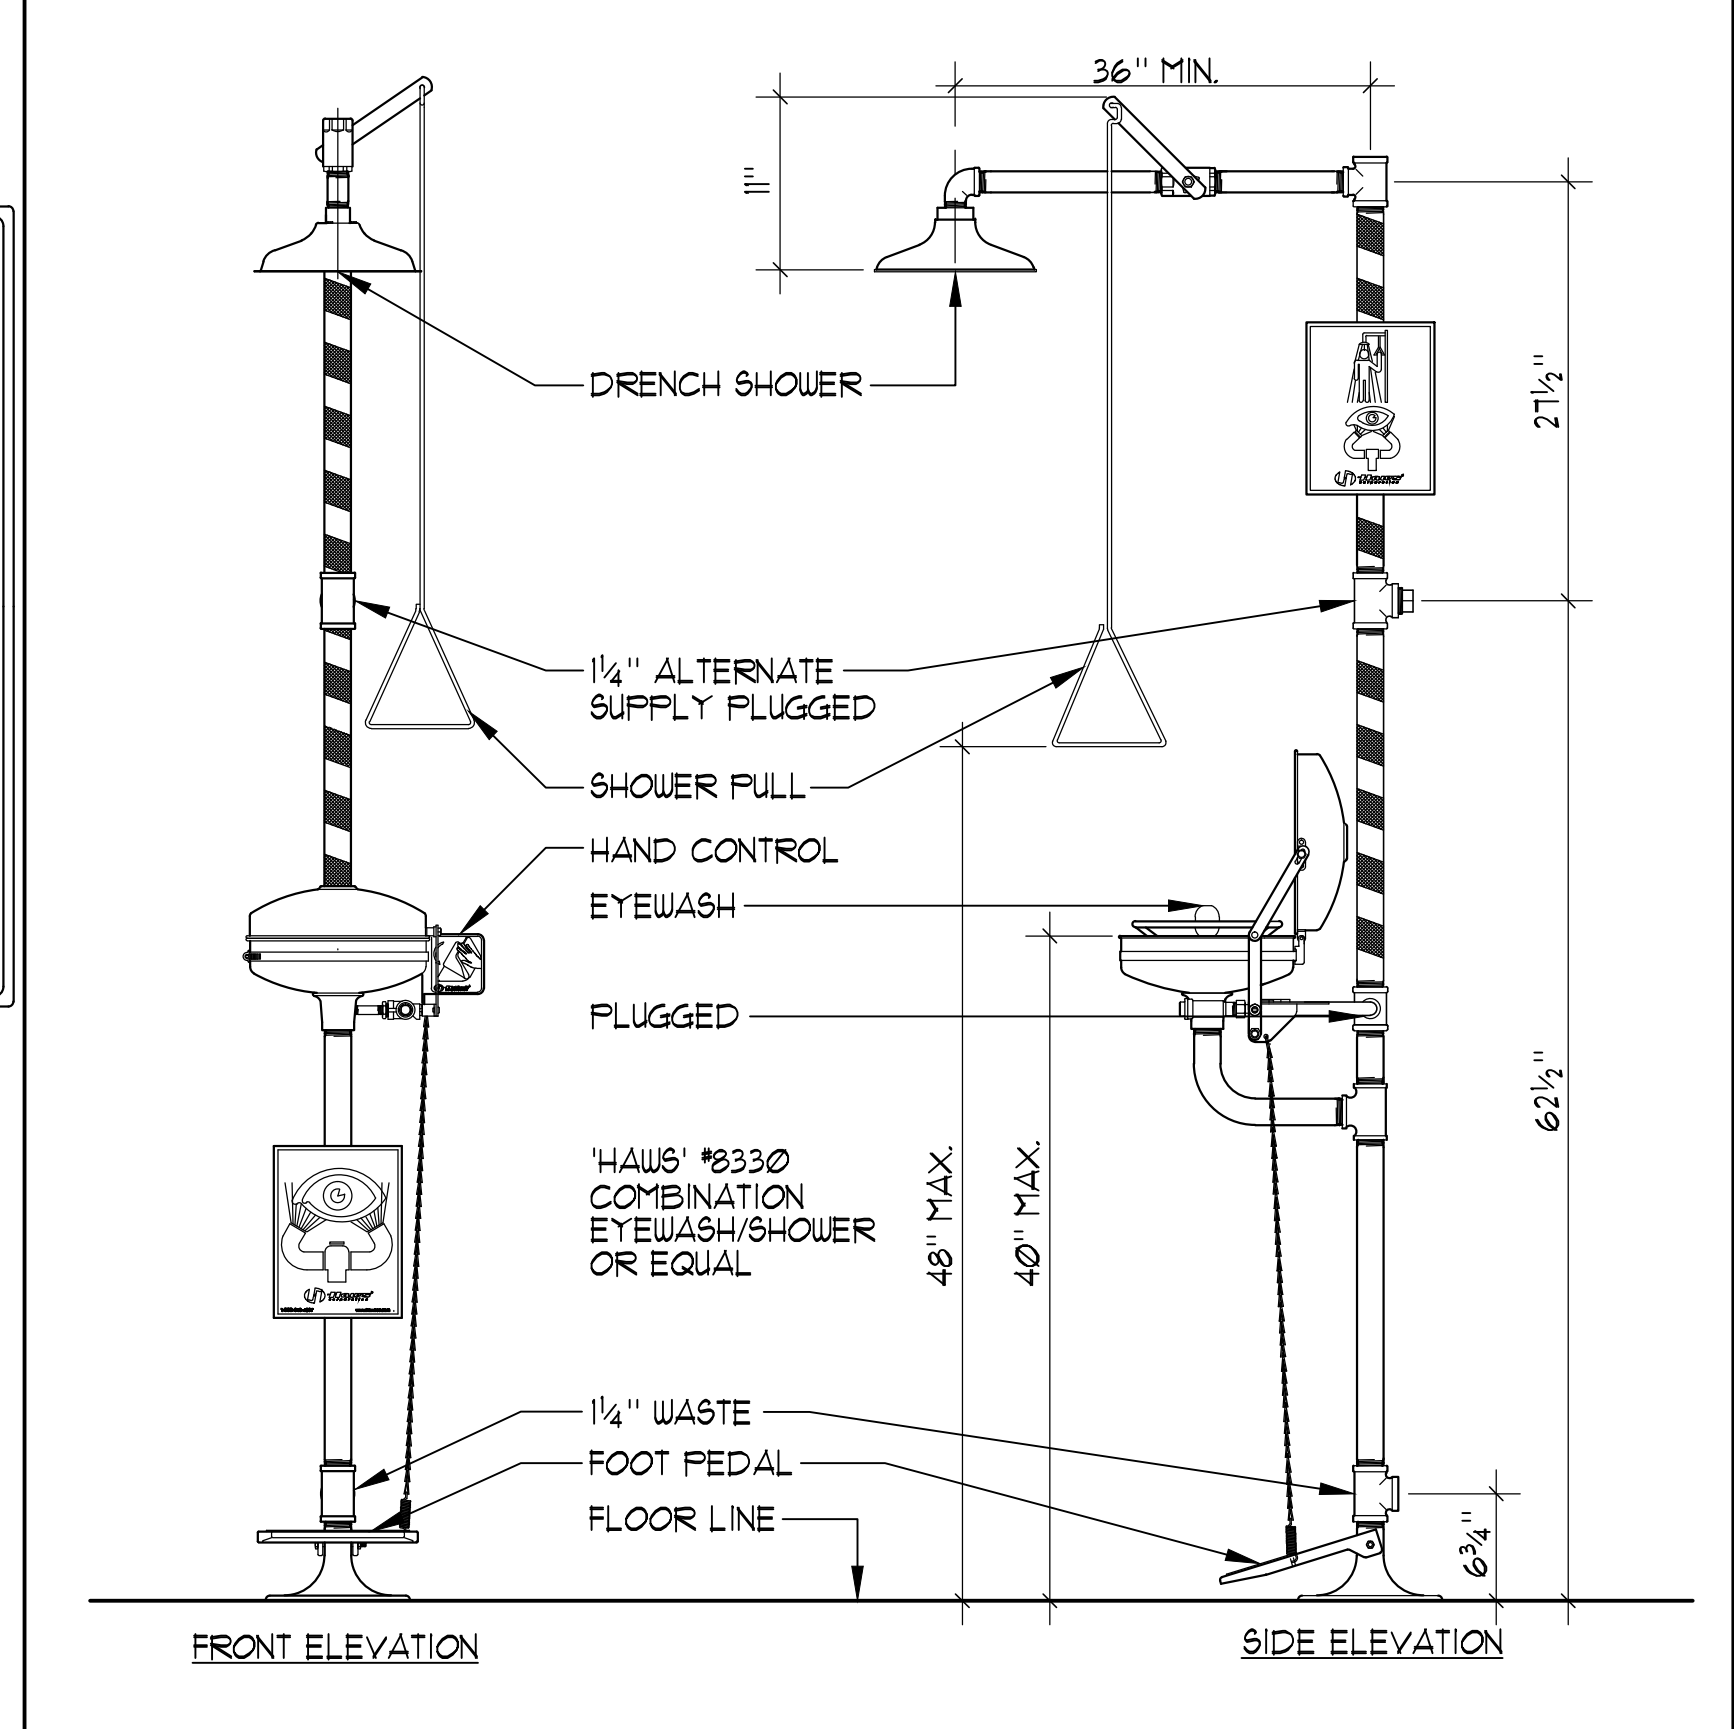

1 CHEMTROL FILTER RELAY OUTPUTS NO SCALE

2 CHEMTROL RELAY OUTPUT NO SCALE

5 PIPE SEAL TO WALL / FLOOR NO SCALE

3 CHEMTROL INTERLOCK NO SCALE

4 CHEMTROL INPUT POWER NO SCALE

6 EMERGENCY EYEWASH/SHOWER NO SCALE

7 PUMP ANCHORAGE NO SCALE

8 PIPING HANGER DETAIL NO SCALE