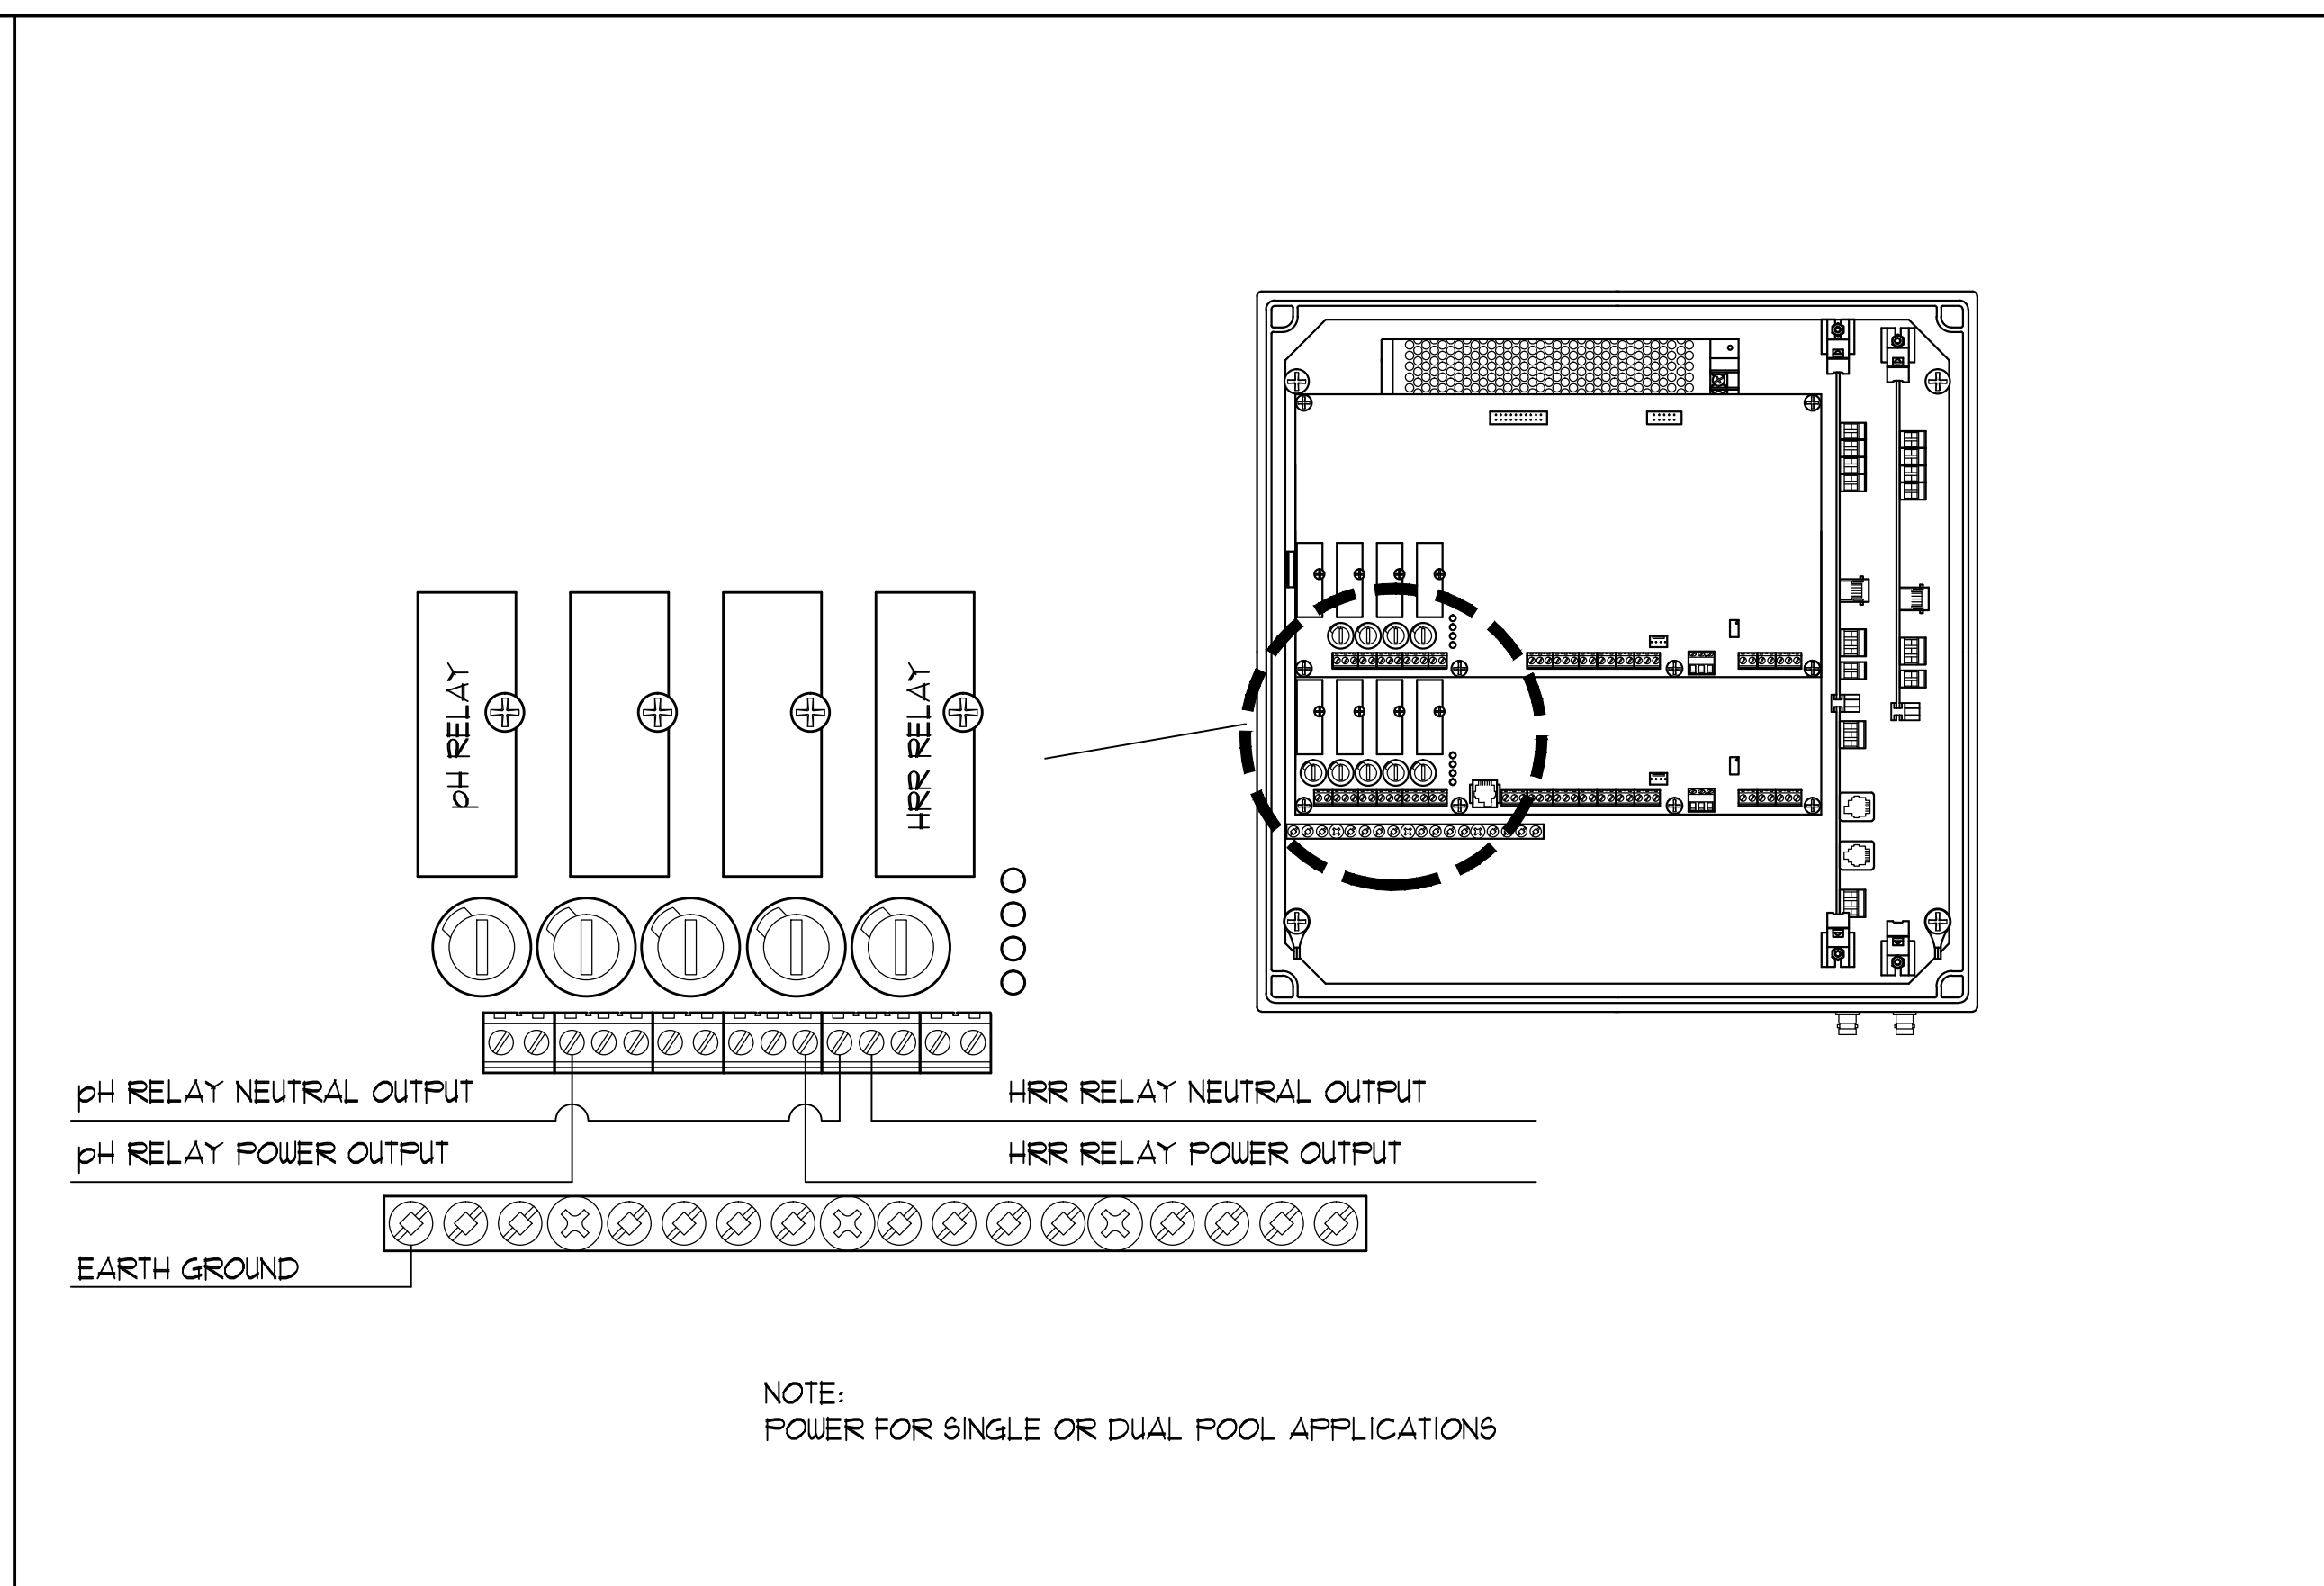

1 CHEMTROL FILTER RELAY OUTPUTS NO SCALE

2 CHEMTROL RELAY OUTPUT NO SCALE

5 PIPE SEAL TO WALL / FLOOR NO SCALE

3 CHEMTROL INTERLOCK NO SCALE

4 CHEMTROL INPUT POWER NO SCALE

6 EMERGENCY EYEWASH/SHOWER NO SCALE

7 PUMP ANCHORAGE NO SCALE

8 PIPING HANGER DETAIL NO SCALE