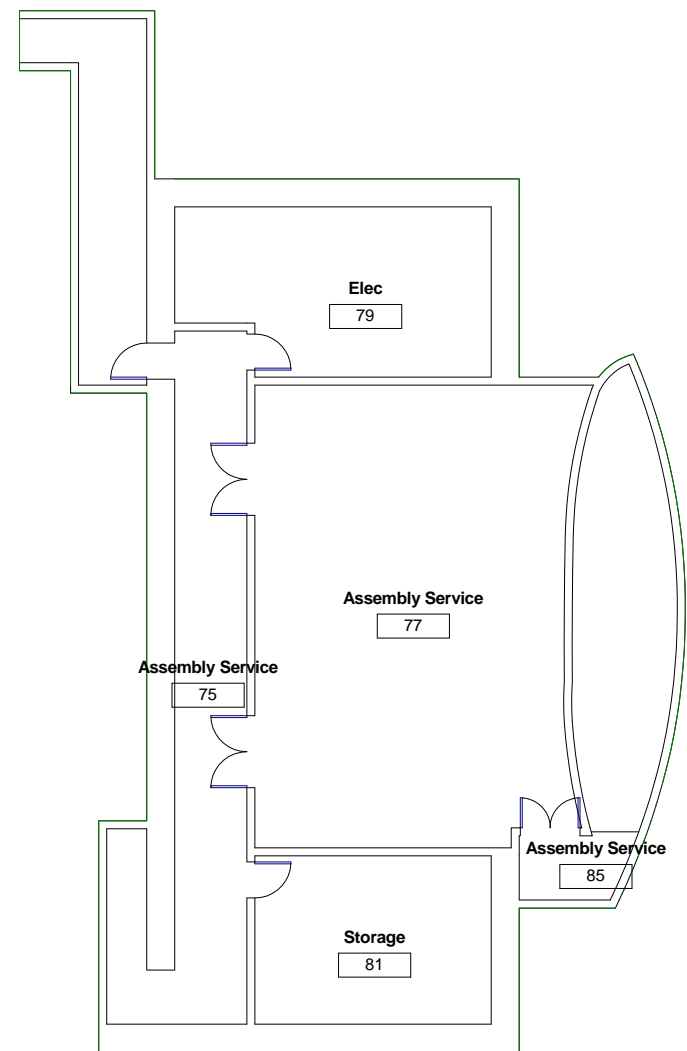

CSM - 1 - ADMINISTRATION

GROUND LEVEL

CSM - 7

Ground Level

1 Ground Level
A001 1/8" = 1'-0"

2 Level 3
A001 1/8" = 1'-0"

1 GROUND FLOOR
A002 1" = 10'-0"

1 FIRST FLOOR
A003 1" = 10'-0"

① Ground Level
1/8" = 1'-0"

Building 9

Ground Level

① Level 1
1/8" = 1'-0"

① Level 2
1/8" = 1'-0"

① Level 3
1/8" = 1'-0"

① Level 1
1/8" = 1'-0"

① Level 2
1/8" = 1'-0"

**Athletic/Physical
Ed Service**

1A

744.11 SF

Shop Service

1B

883.89 SF

① Level 1
1/8" = 1'-0"

1 Level 2
1/8" = 1'-0"

LEVEL 3
CSM Building 36

Level 3
1/8" = 1'-0"

① Level 4
1/8" = 1'-0"

Athletic/Physical
Ed Service

401

Athletic/Physical
Ed Service
1
196.44 SF

① Level 1
1/8" = 1'-0"