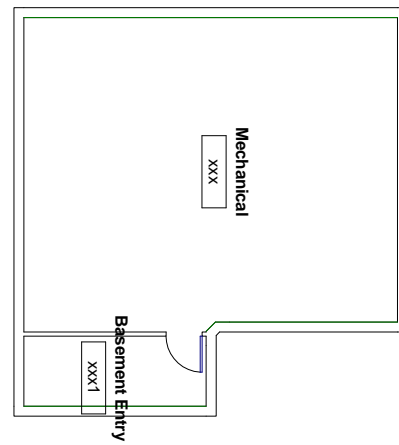

CSM - 1 - ADMINISTRATION

GROUND LEVEL

CSM - 7

Ground Level

1 Ground Level
A001 1/8" = 1'-0"

2 Level 3
A001 1/8" = 1'-0"

1 GROUND FLOOR
A002 1" = 10'-0"

1 FIRST FLOOR
A003 1" = 10'-0"

① Ground Level
1/8" = 1'-0"

Building 9

Ground Level

① Level 1
1/8" = 1'-0"

① Level 2
1/8" = 1'-0"

① Level 3
1/8" = 1'-0"

① Level 1
1/8" = 1'-0"

① Level 2
1/8" = 1'-0"

**Athletic/Physical
Ed Service**

1A

744.11 SF

Shop Service

1B

883.89 SF

① Level 1
1/8" = 1'-0"

1 Level 2
1/8" = 1'-0"