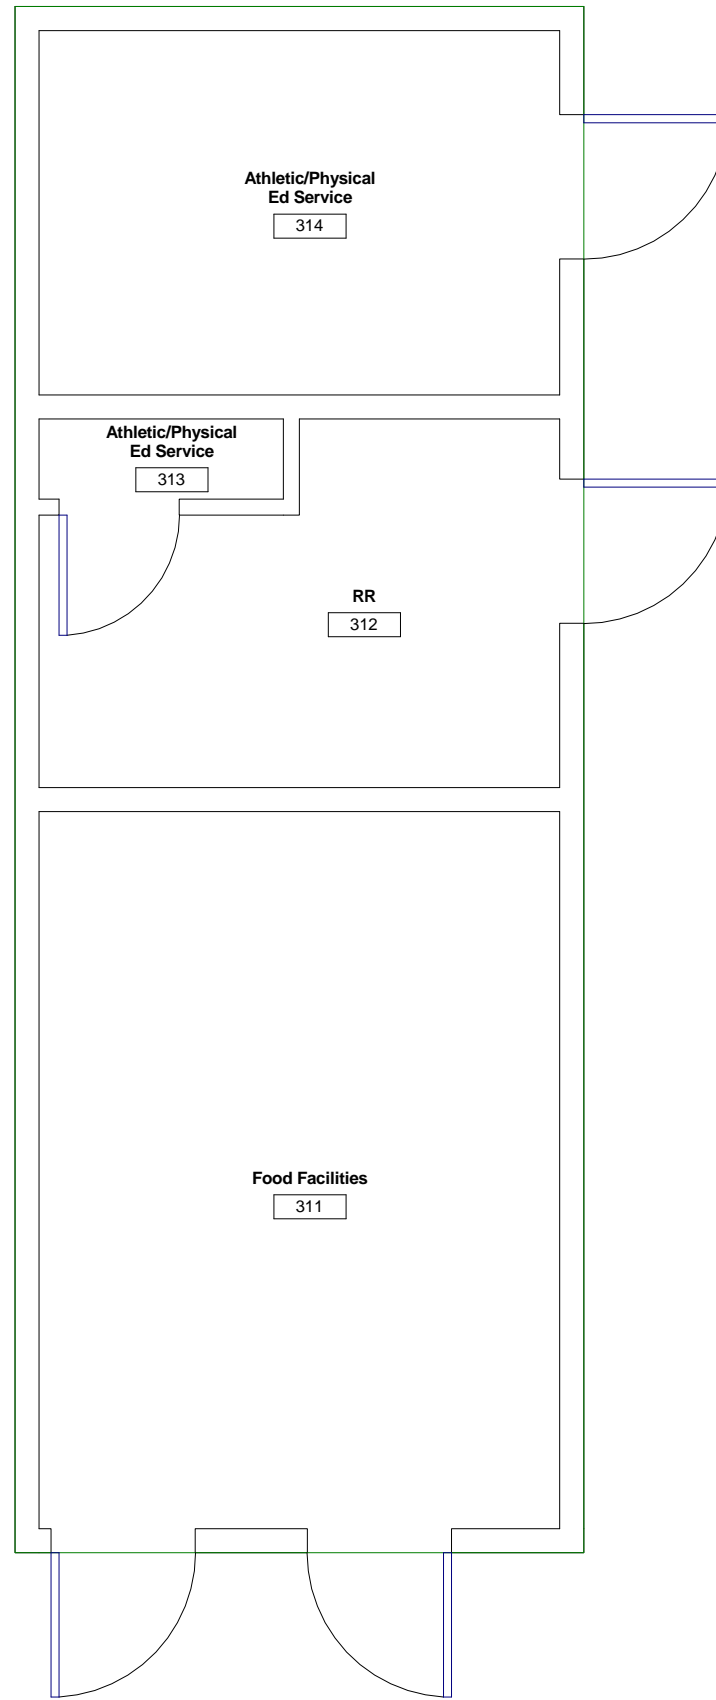

CSM - 1 - ADMINISTRATION

GROUND LEVEL

CSM - 7

Ground Level

1 Ground Level
A001 1/8" = 1'-0"

2 Level 3
A001 1/8" = 1'-0"

1 GROUND FLOOR
A002 1" = 10'-0"

1 FIRST FLOOR
A003 1" = 10'-0"

① Ground Level
1/8" = 1'-0"

Building 9

Ground Level

① Level 1
1/8" = 1'-0"

① Level 2
1/8" = 1'-0"

① Level 3
1/8" = 1'-0"

① Level 1
1/8" = 1'-0"

① Level 2
1/8" = 1'-0"

**Athletic/Physical
Ed Service**

1A

744.11 SF

Shop Service

1B

883.89 SF

① Level 1
1/8" = 1'-0"

1 Level 2
1/8" = 1'-0"

LEVEL 3
CSM Building 36

Level 3
1/8" = 1'-0"

① Level 4
1/8" = 1'-0"

Athletic/Physical
Ed Service

401

Athletic/Physical
Ed Service
1
196.44 SF

① Level 1
1/8" = 1'-0"