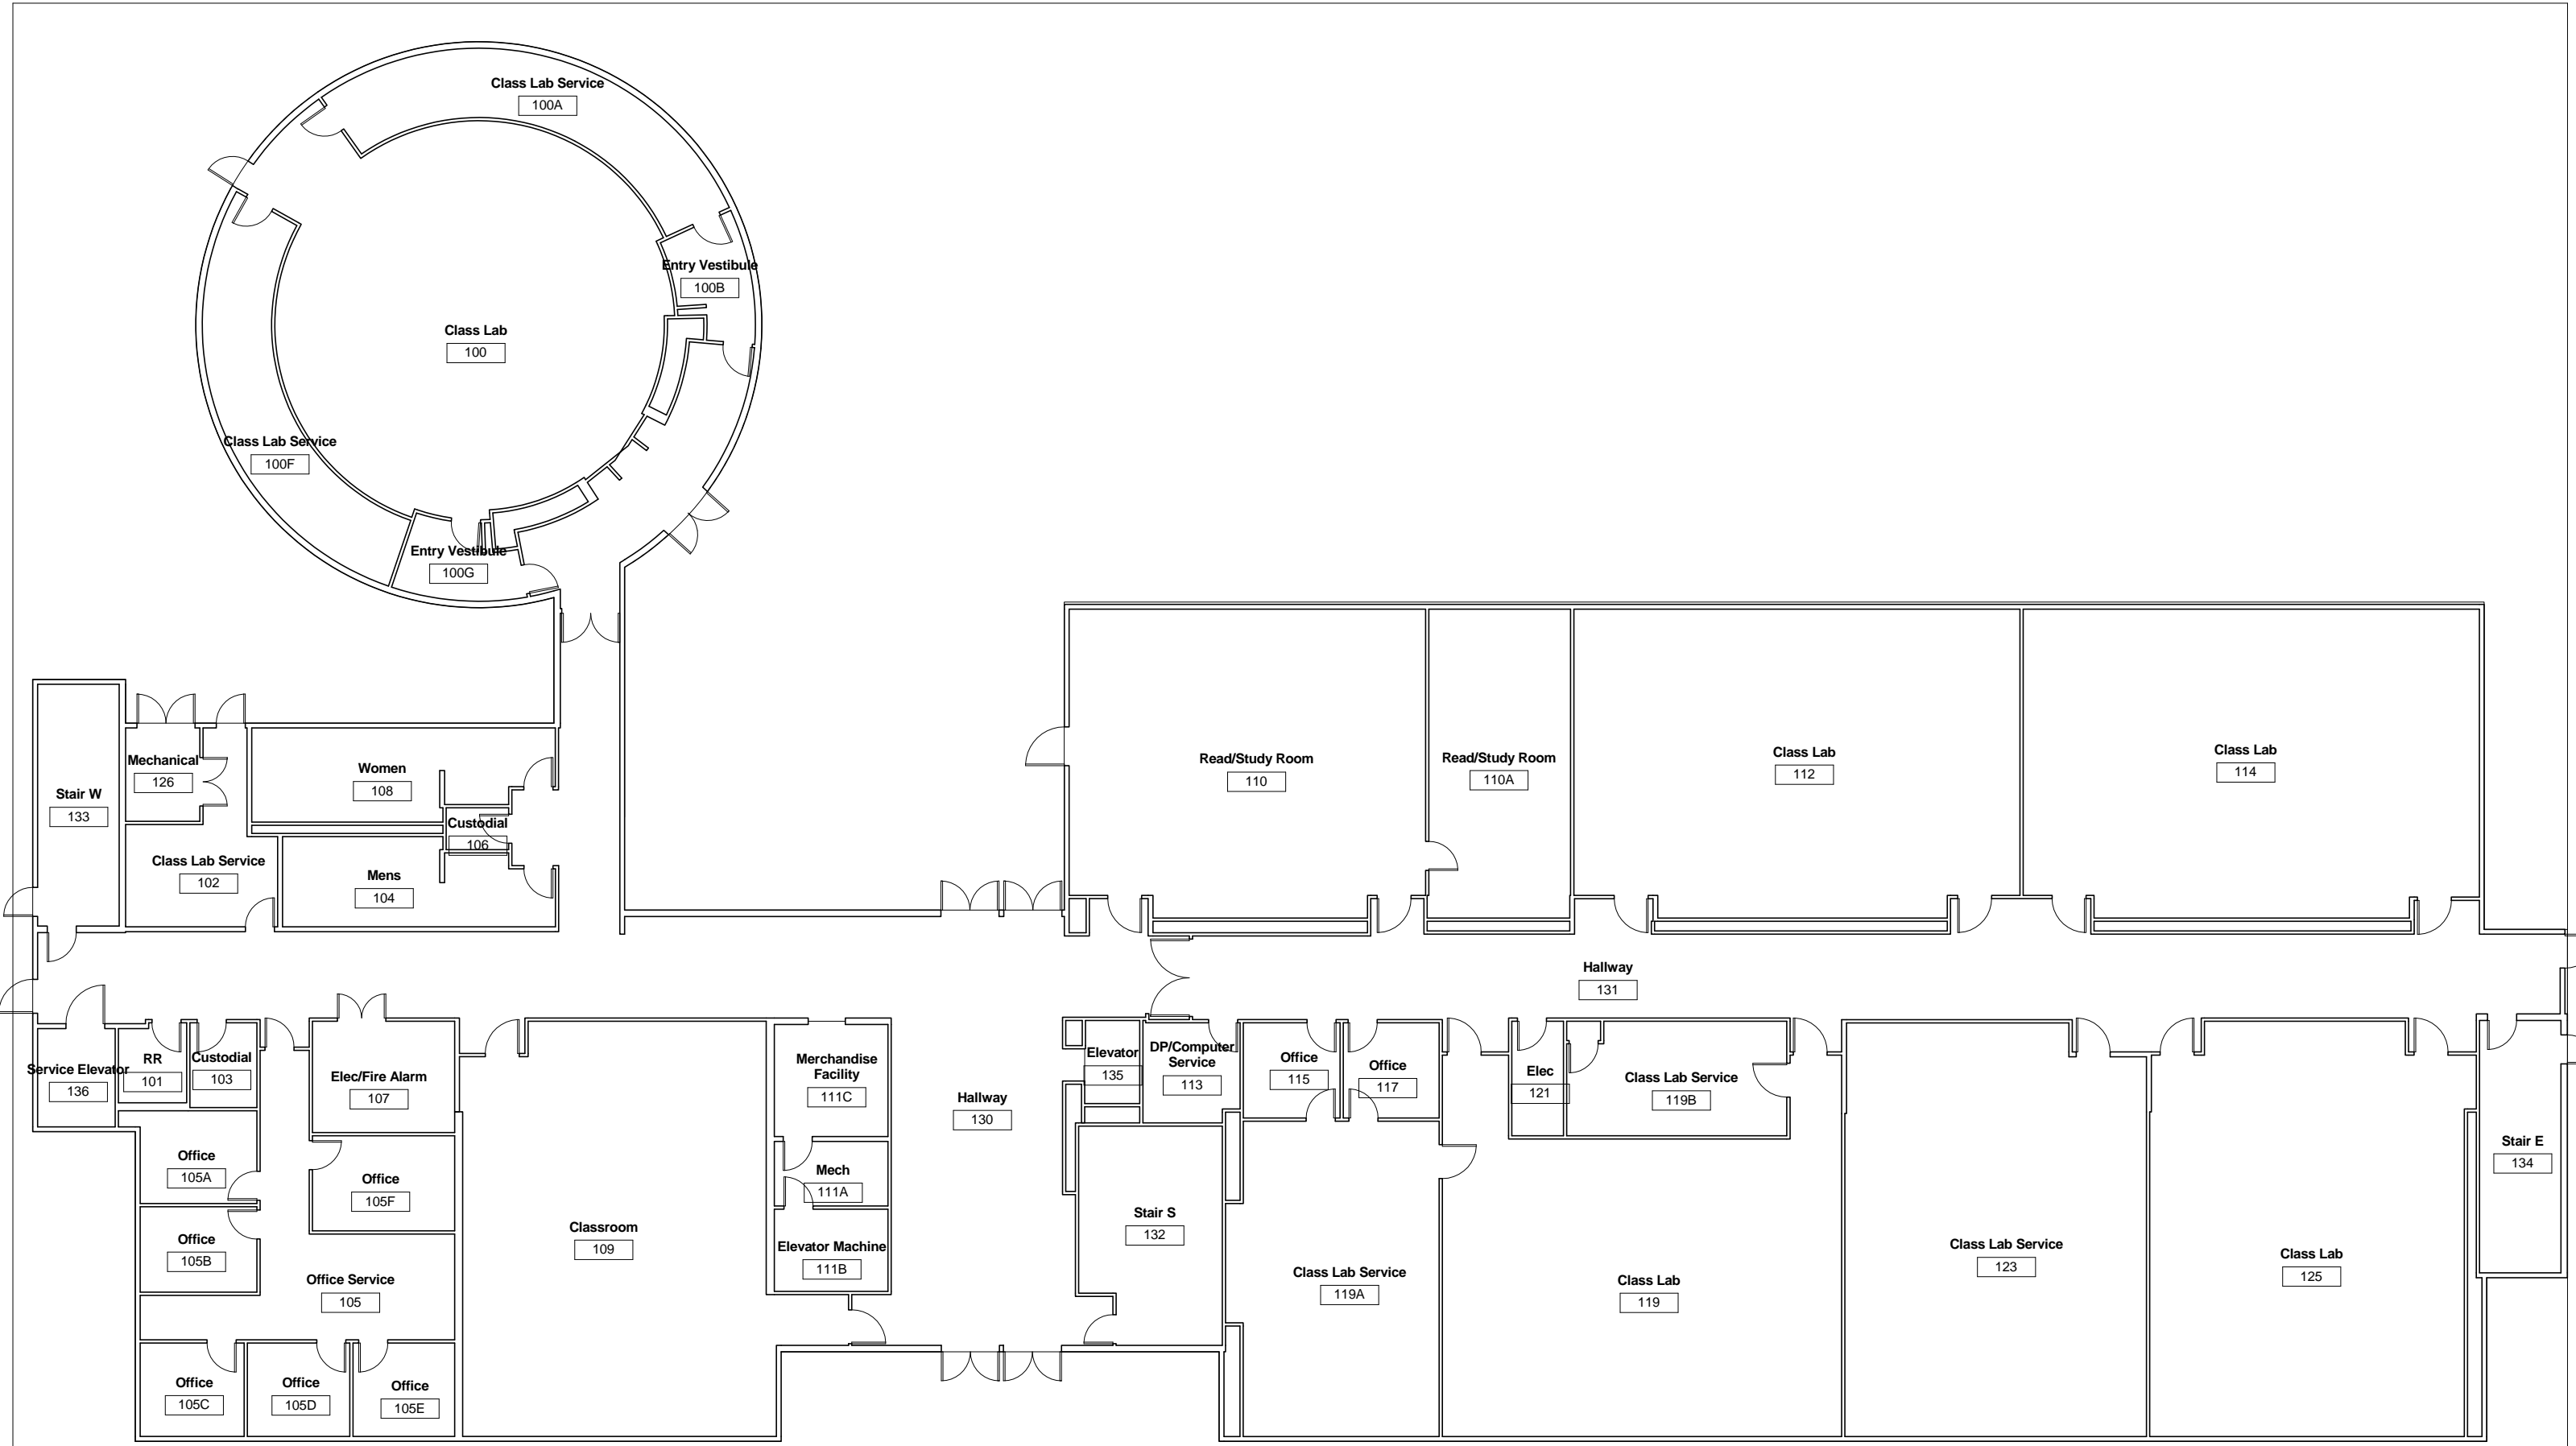

CSM - 1 - ADMINISTRATION

GROUND LEVEL

CSM - 7

Ground Level

1 Ground Level
A001 1/8" = 1'-0"

2 Level 3
A001 1/8" = 1'-0"

1 GROUND FLOOR
A002 1" = 10'-0"

1 FIRST FLOOR
A003 1" = 10'-0"

① Ground Level
1/8" = 1'-0"

Building 9

Ground Level

① Level 1
1/8" = 1'-0"

① Level 2
1/8" = 1'-0"

① Level 3
1/8" = 1'-0"

① Level 1
1/8" = 1'-0"

① Level 2
1/8" = 1'-0"

**Athletic/Physical
Ed Service**

1A

744.11 SF

Shop Service

1B

883.89 SF

① Level 1
1/8" = 1'-0"

1 Level 2
1/8" = 1'-0"