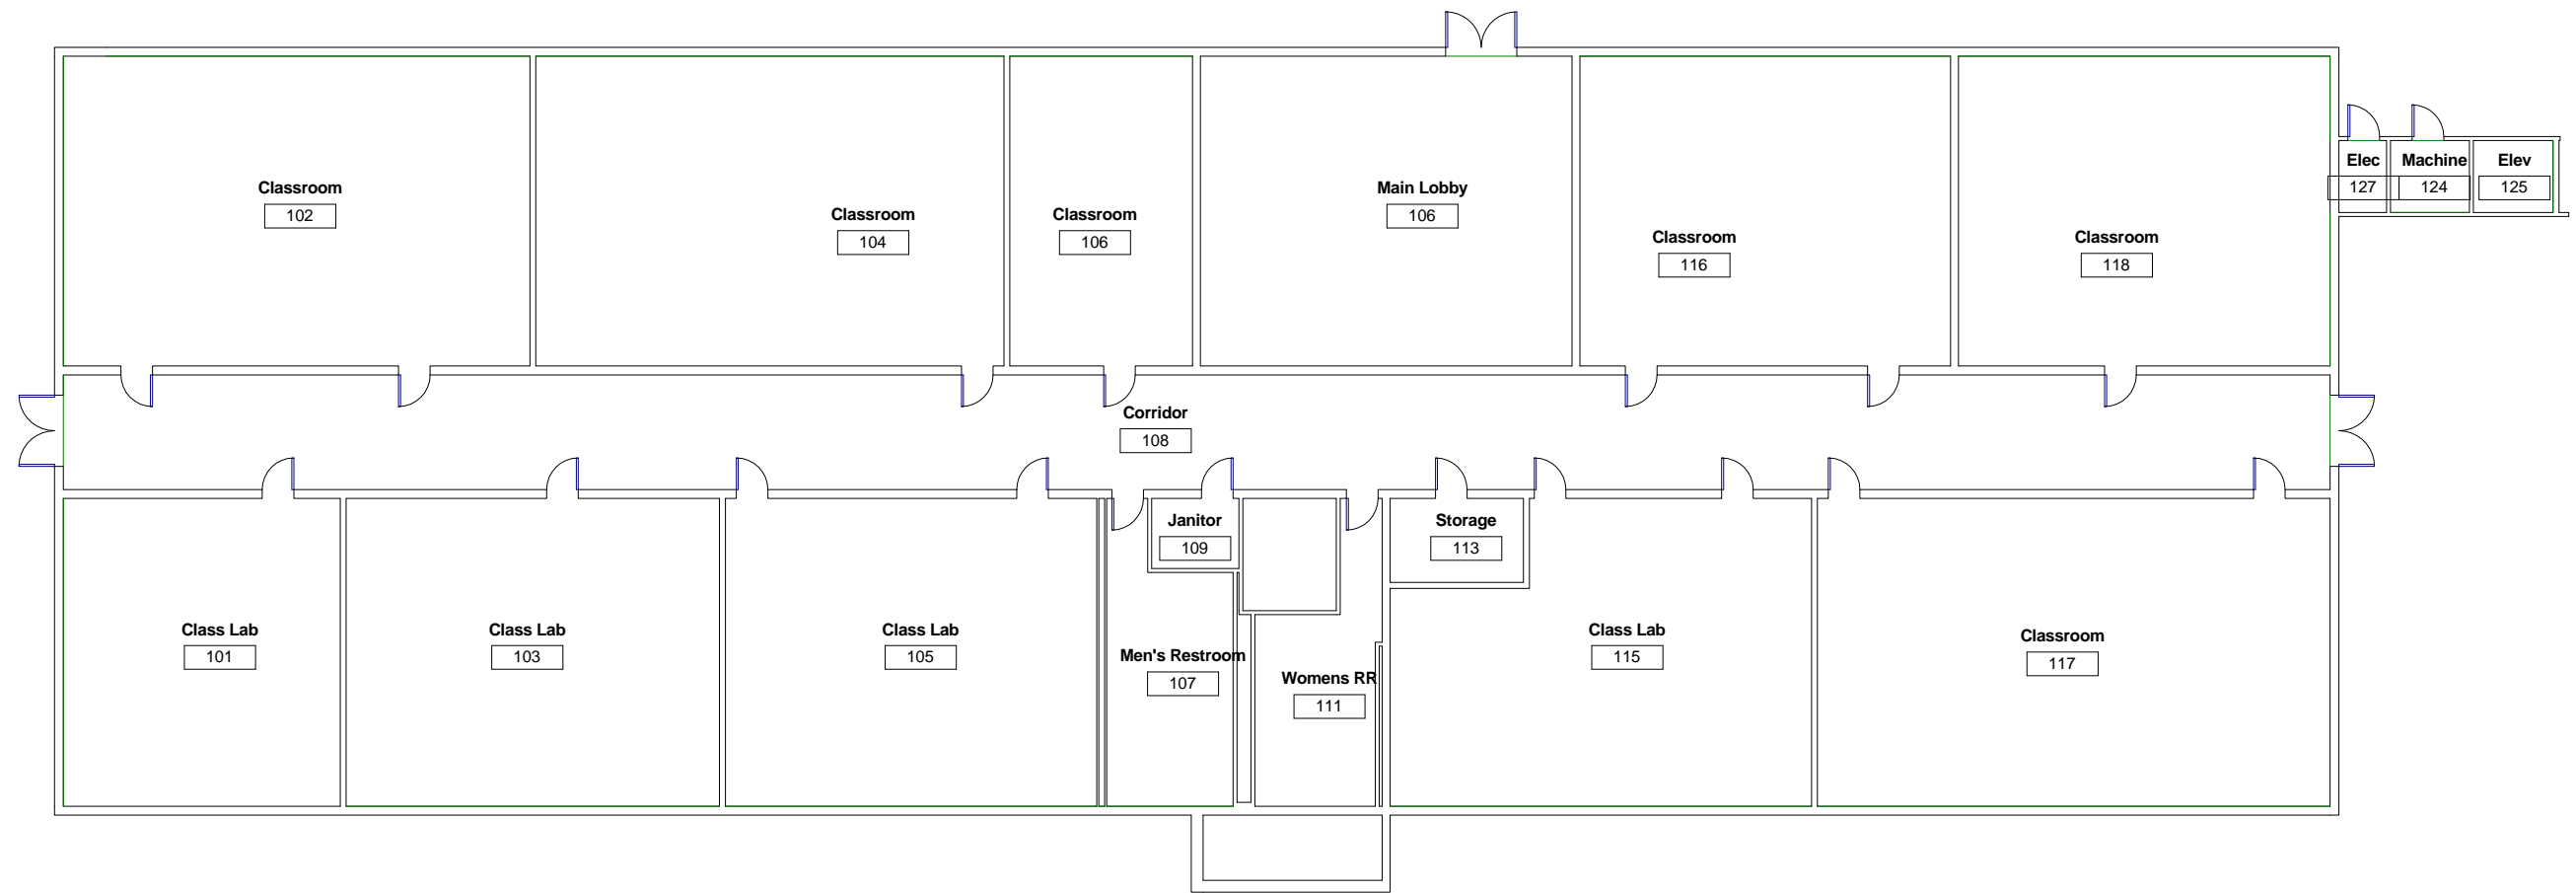

CSM - 1 - ADMINISTRATION

GROUND LEVEL

CSM - 7

Ground Level

1 Ground Level
A001 1/8" = 1'-0"

2 Level 3
A001 1/8" = 1'-0"

1 GROUND FLOOR
A002 1" = 10'-0"

1 FIRST FLOOR
A003 1" = 10'-0"

① Ground Level
1/8" = 1'-0"

Building 9

Ground Level

① Level 1
1/8" = 1'-0"

① Level 2
1/8" = 1'-0"

① Level 3
1/8" = 1'-0"

① Level 1
1/8" = 1'-0"

① Level 2
1/8" = 1'-0"

**Athletic/Physical
Ed Service**

1A

744.11 SF

Shop Service

1B

883.89 SF

① Level 1
1/8" = 1'-0"

1 Level 2
1/8" = 1'-0"

LEVEL 3
CSM Building 36

Level 3
1/8" = 1'-0"

① Level 4
1/8" = 1'-0"

Athletic/Physical
Ed Service

401

Athletic/Physical
Ed Service
1
196.44 SF

① Level 1
1/8" = 1'-0"