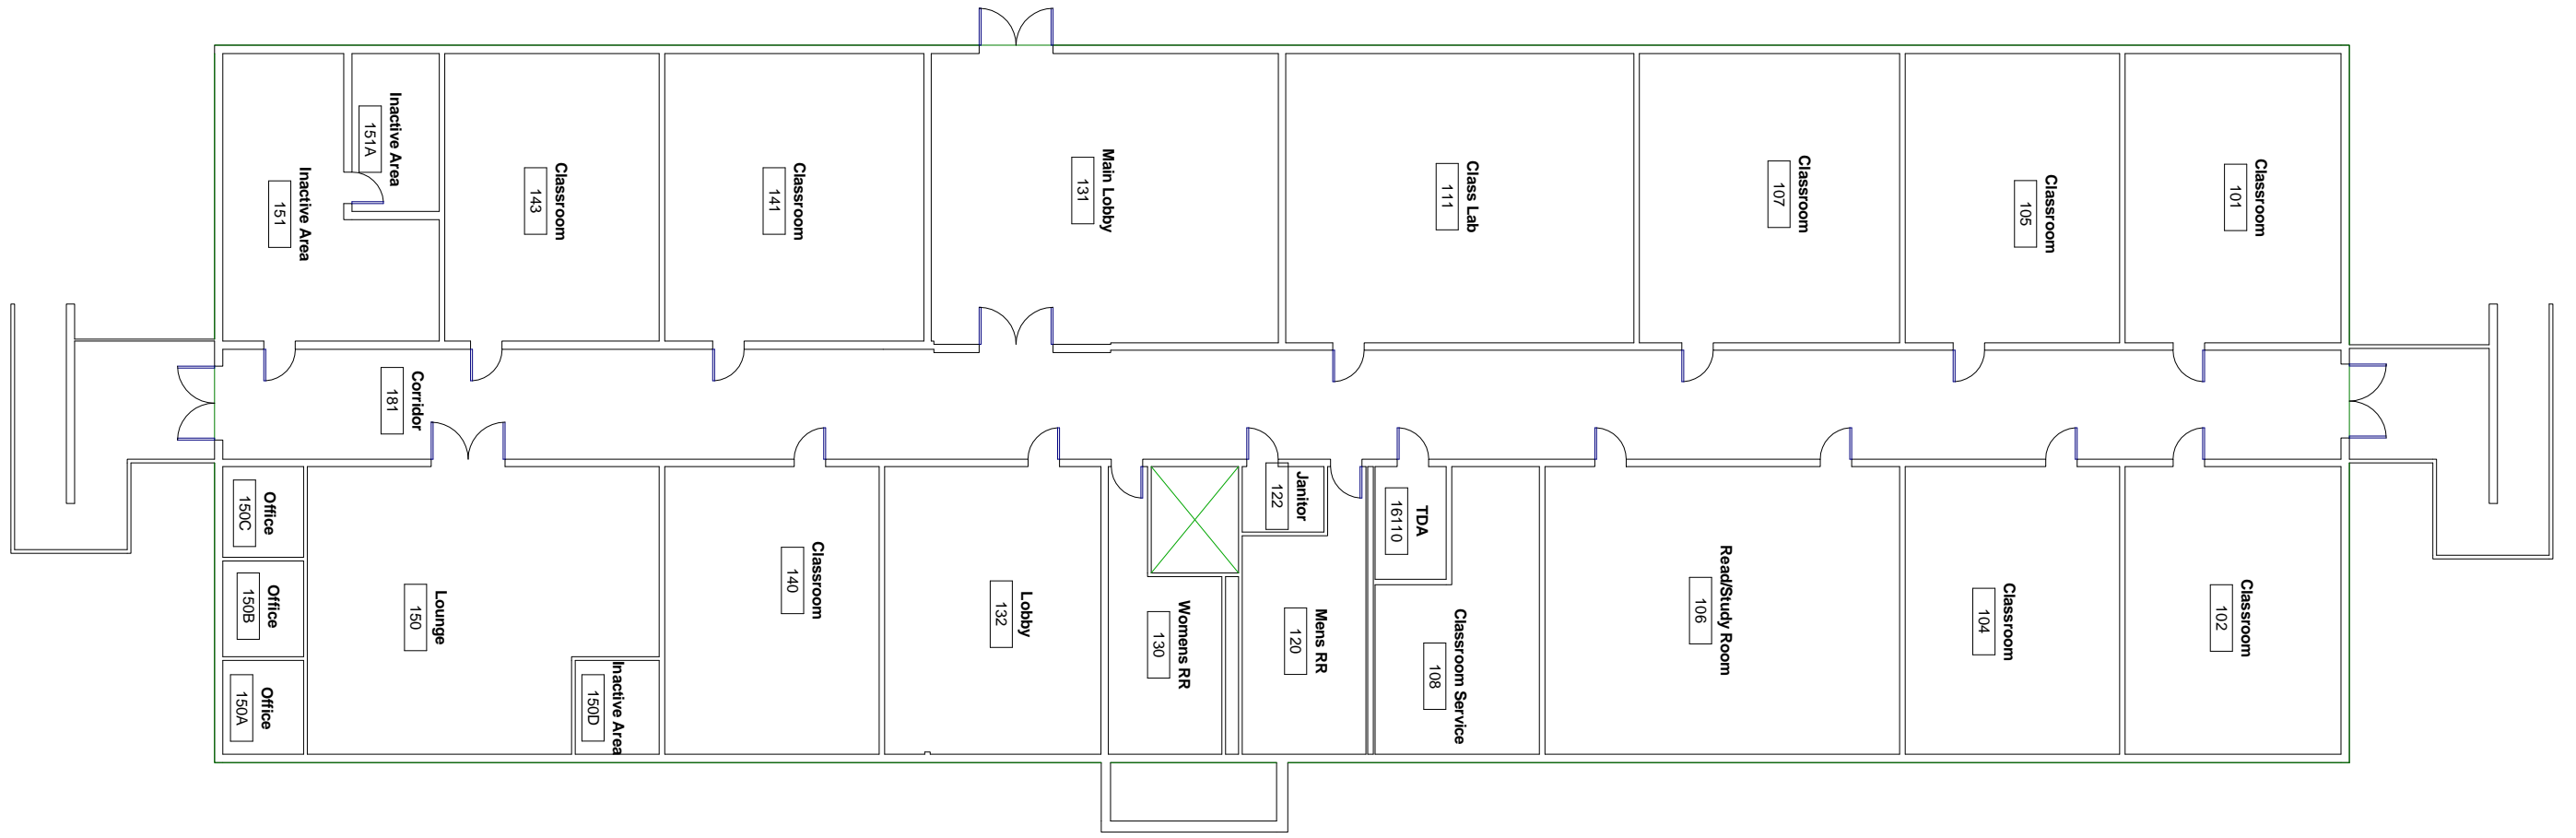

CSM - 1 - ADMINISTRATION

GROUND LEVEL

CSM - 7

Ground Level

1 Ground Level
A001 1/8" = 1'-0"

2 Level 3
A001 1/8" = 1'-0"

1 GROUND FLOOR
A002 1" = 10'-0"

1 FIRST FLOOR
A003 1" = 10'-0"

① Ground Level
1/8" = 1'-0"

Building 9

Ground Level

① Level 1
1/8" = 1'-0"

① Level 2
1/8" = 1'-0"

① Level 3
1/8" = 1'-0"

① Level 1
1/8" = 1'-0"

① Level 2
1/8" = 1'-0"

**Athletic/Physical
Ed Service**

1A

744.11 SF

Shop Service

1B

883.89 SF

① Level 1
1/8" = 1'-0"

1 Level 2
1/8" = 1'-0"

LEVEL 3
CSM Building 36

Level 3
1/8" = 1'-0"

① Level 4
1/8" = 1'-0"

Athletic/Physical
Ed Service

401

Athletic/Physical
Ed Service
1
196.44 SF

① Level 1
1/8" = 1'-0"