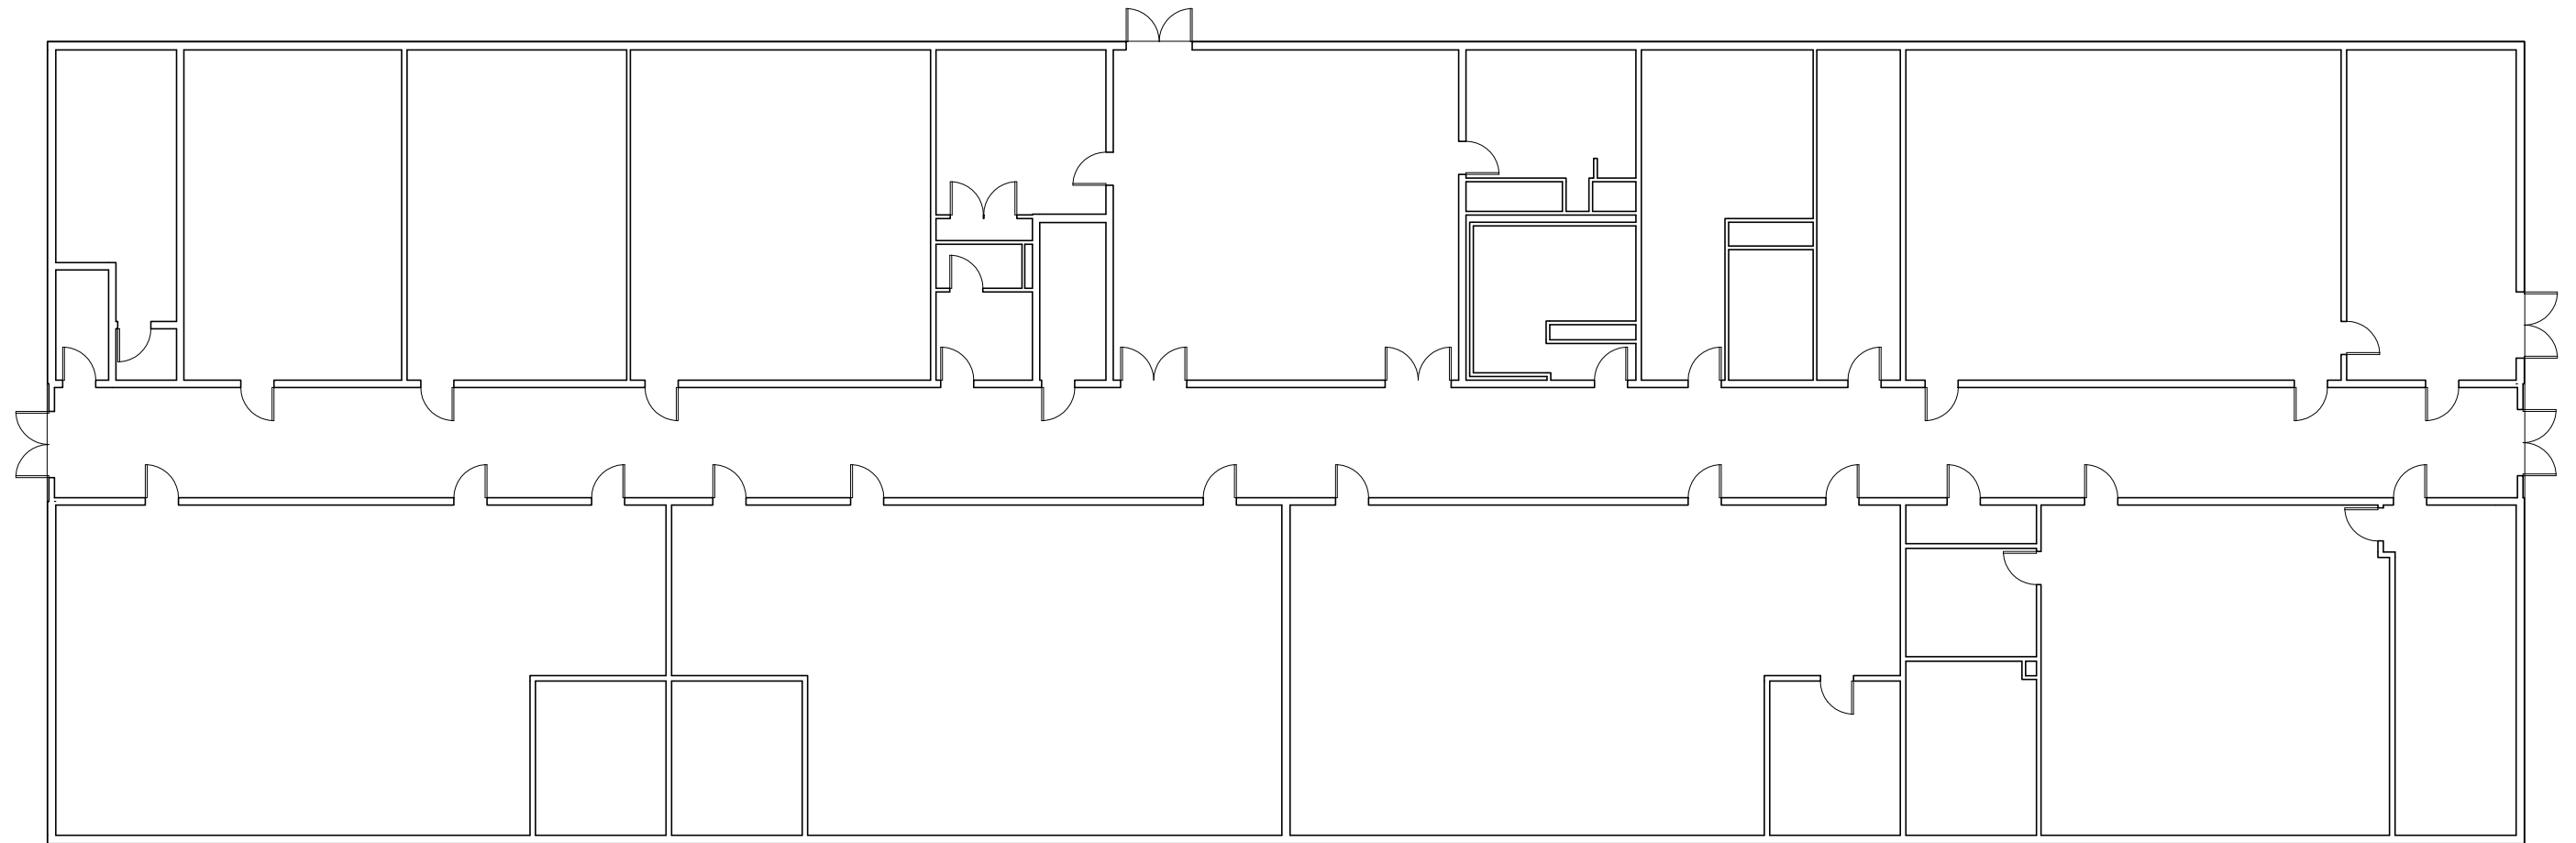

CSM - 1 - ADMINISTRATION

GROUND LEVEL

CSM - 7

Ground Level

1 Ground Level
A001 1/8" = 1'-0"

2 Level 3
A001 1/8" = 1'-0"

1 GROUND FLOOR
A002 1" = 10'-0"

1 FIRST FLOOR
A003 1" = 10'-0"

① Ground Level
1/8" = 1'-0"

Building 9

Ground Level

① Level 1
1/8" = 1'-0"

① Level 2
1/8" = 1'-0"

① Level 3
1/8" = 1'-0"

① Level 1
1/8" = 1'-0"

① Level 2
1/8" = 1'-0"

**Athletic/Physical
Ed Service**

1A

744.11 SF

Shop Service

1B

883.89 SF

① Level 1
1/8" = 1'-0"

1 Level 2
1/8" = 1'-0"