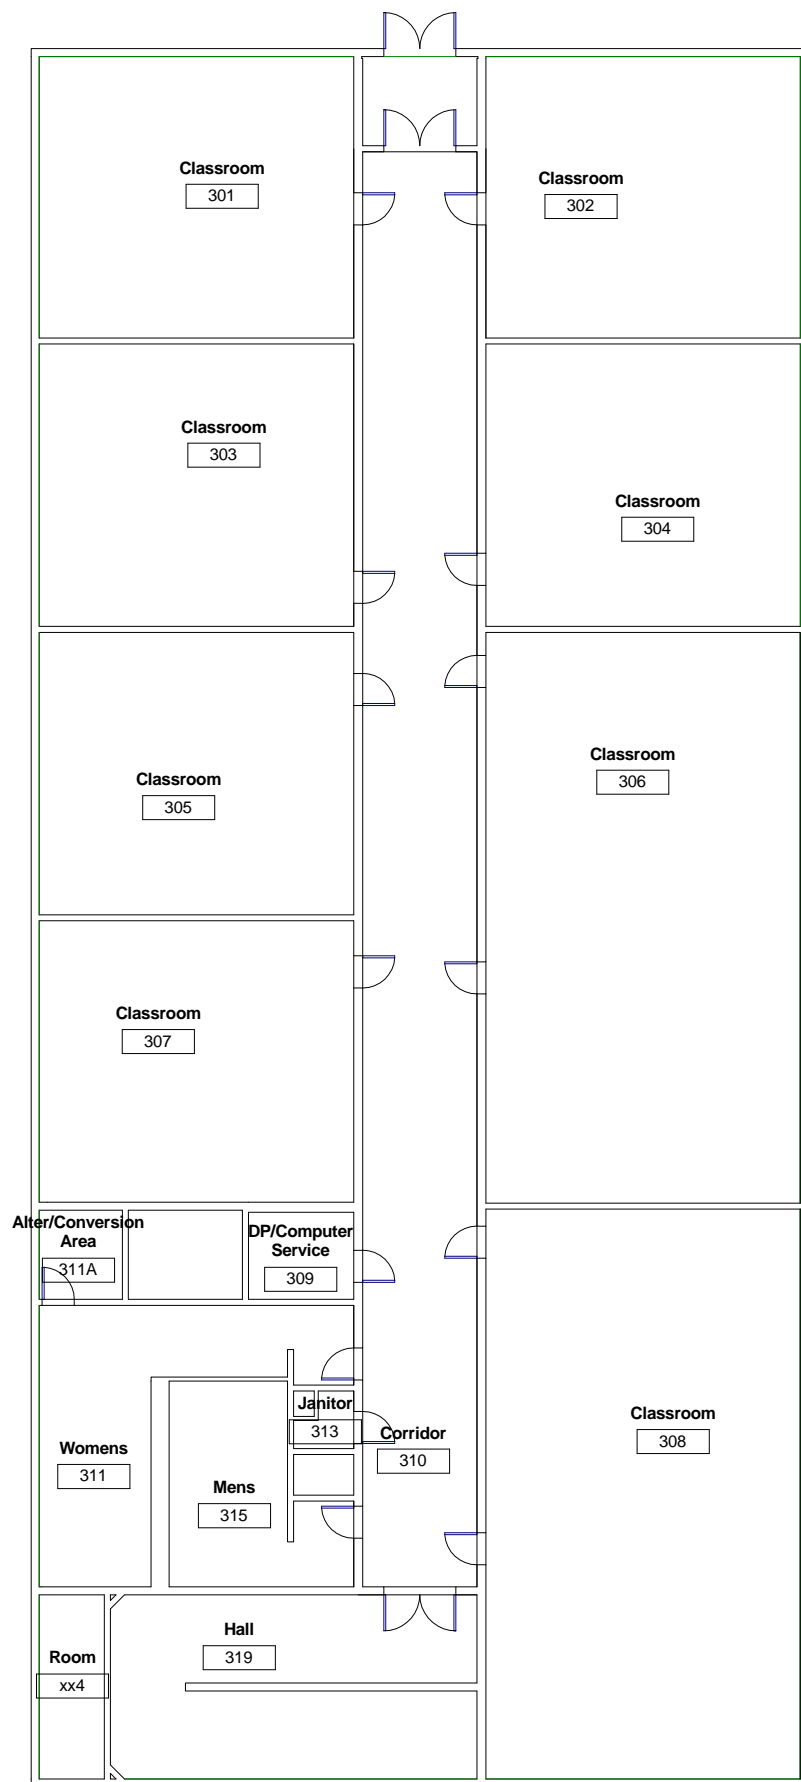

CSM - 1 - ADMINISTRATION

GROUND LEVEL

CSM - 7

Ground Level

1 Ground Level
A001 1/8" = 1'-0"

2 Level 3
A001 1/8" = 1'-0"

1 GROUND FLOOR
A002 1" = 10'-0"

1 FIRST FLOOR
A003 1" = 10'-0"

① Ground Level
1/8" = 1'-0"

Building 9

Ground Level

① Level 1
1/8" = 1'-0"

① Level 2
1/8" = 1'-0"

① Level 3
1/8" = 1'-0"

① Level 1
1/8" = 1'-0"

① Level 2
1/8" = 1'-0"

**Athletic/Physical
Ed Service**

1A

744.11 SF

Shop Service

1B

883.89 SF

① Level 1
1/8" = 1'-0"

1 Level 2
1/8" = 1'-0"