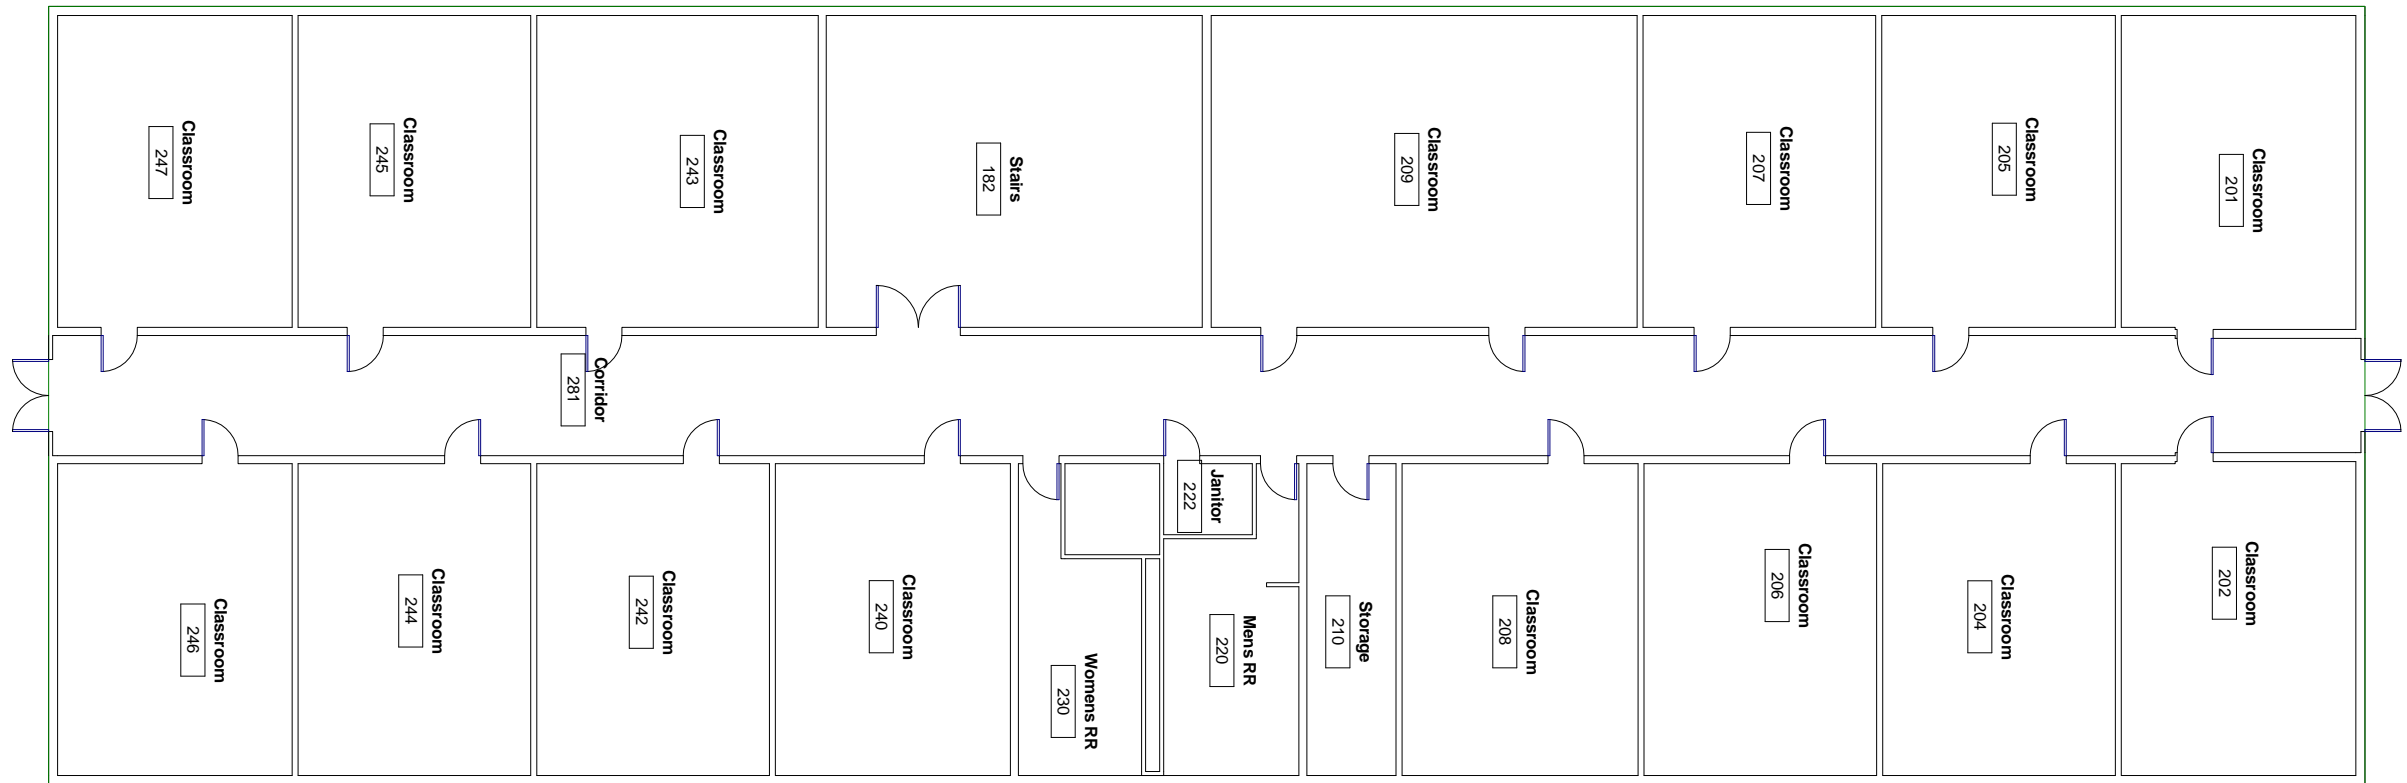

CSM - 1 - ADMINISTRATION

GROUND LEVEL

CSM - 7

Ground Level

1 Ground Level
A001 1/8" = 1'-0"

2 Level 3
A001 1/8" = 1'-0"

1 GROUND FLOOR
A002 1" = 10'-0"

1 FIRST FLOOR
A003 1" = 10'-0"

① Ground Level
1/8" = 1'-0"

Building 9

Ground Level

① Level 1
1/8" = 1'-0"

① Level 2
1/8" = 1'-0"

① Level 3
1/8" = 1'-0"

① Level 1
1/8" = 1'-0"

① Level 2
1/8" = 1'-0"

**Athletic/Physical
Ed Service**

1A

744.11 SF

Shop Service

1B

883.89 SF

① Level 1
1/8" = 1'-0"

1 Level 2
1/8" = 1'-0"