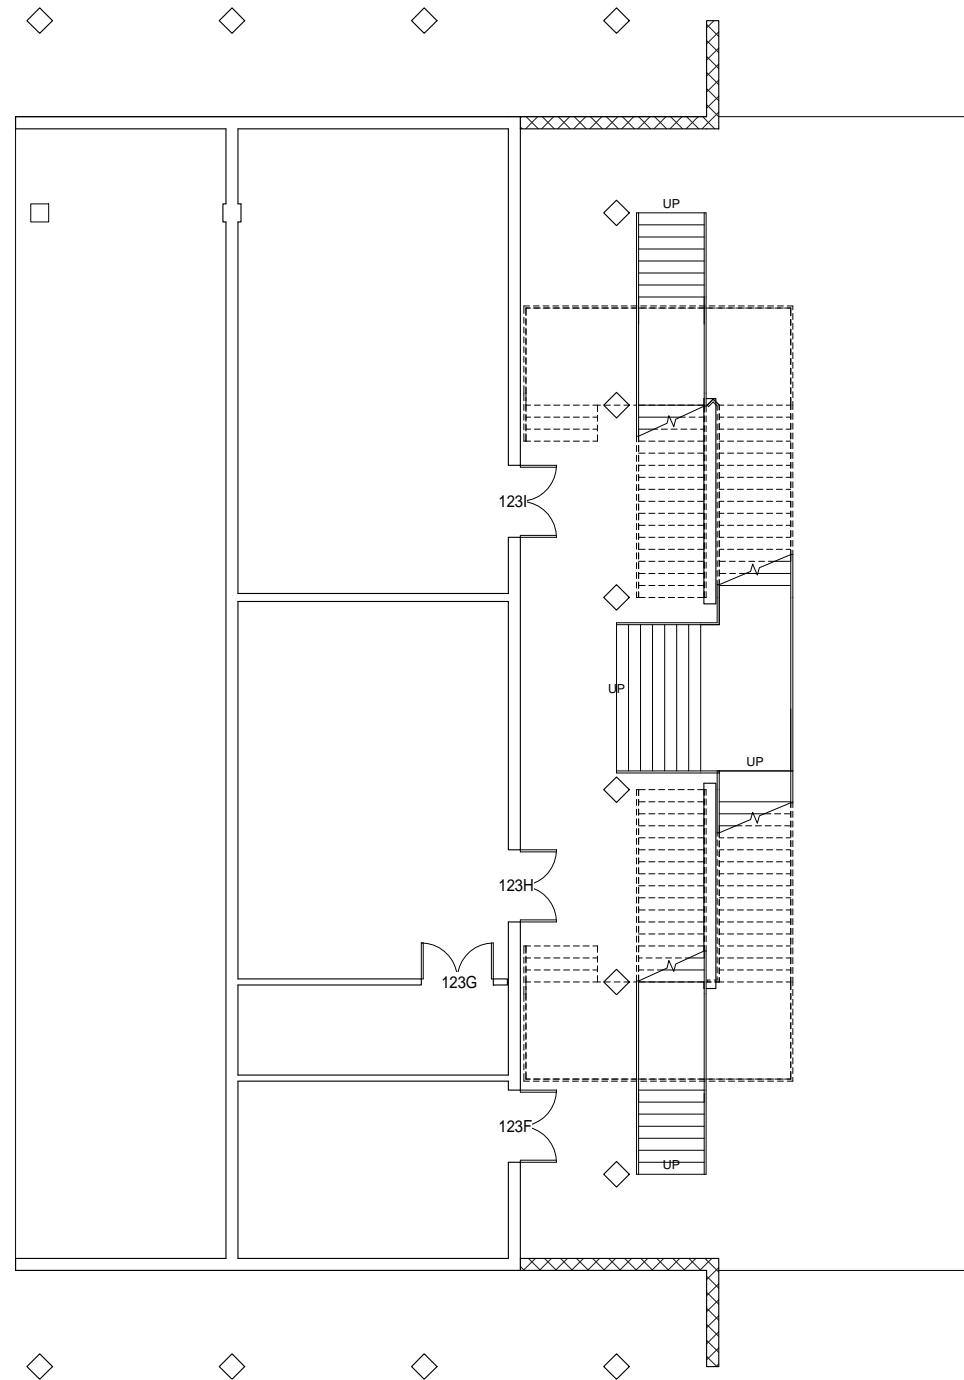

CSM - 1 - ADMINISTRATION

GROUND LEVEL

CSM - 7

Ground Level

1 Ground Level
A001 1/8" = 1'-0"

2 Level 3
A001 1/8" = 1'-0"

1 GROUND FLOOR
A002 1" = 10'-0"

1 FIRST FLOOR
A003 1" = 10'-0"

① Ground Level
1/8" = 1'-0"

Building 9

Ground Level

① Level 1
1/8" = 1'-0"

① Level 2
1/8" = 1'-0"

① Level 3
1/8" = 1'-0"

① Level 1
1/8" = 1'-0"

① Level 2
1/8" = 1'-0"

**Athletic/Physical
Ed Service**

1A

744.11 SF

Shop Service

1B

883.89 SF

① Level 1
1/8" = 1'-0"

1 Level 2
1/8" = 1'-0"