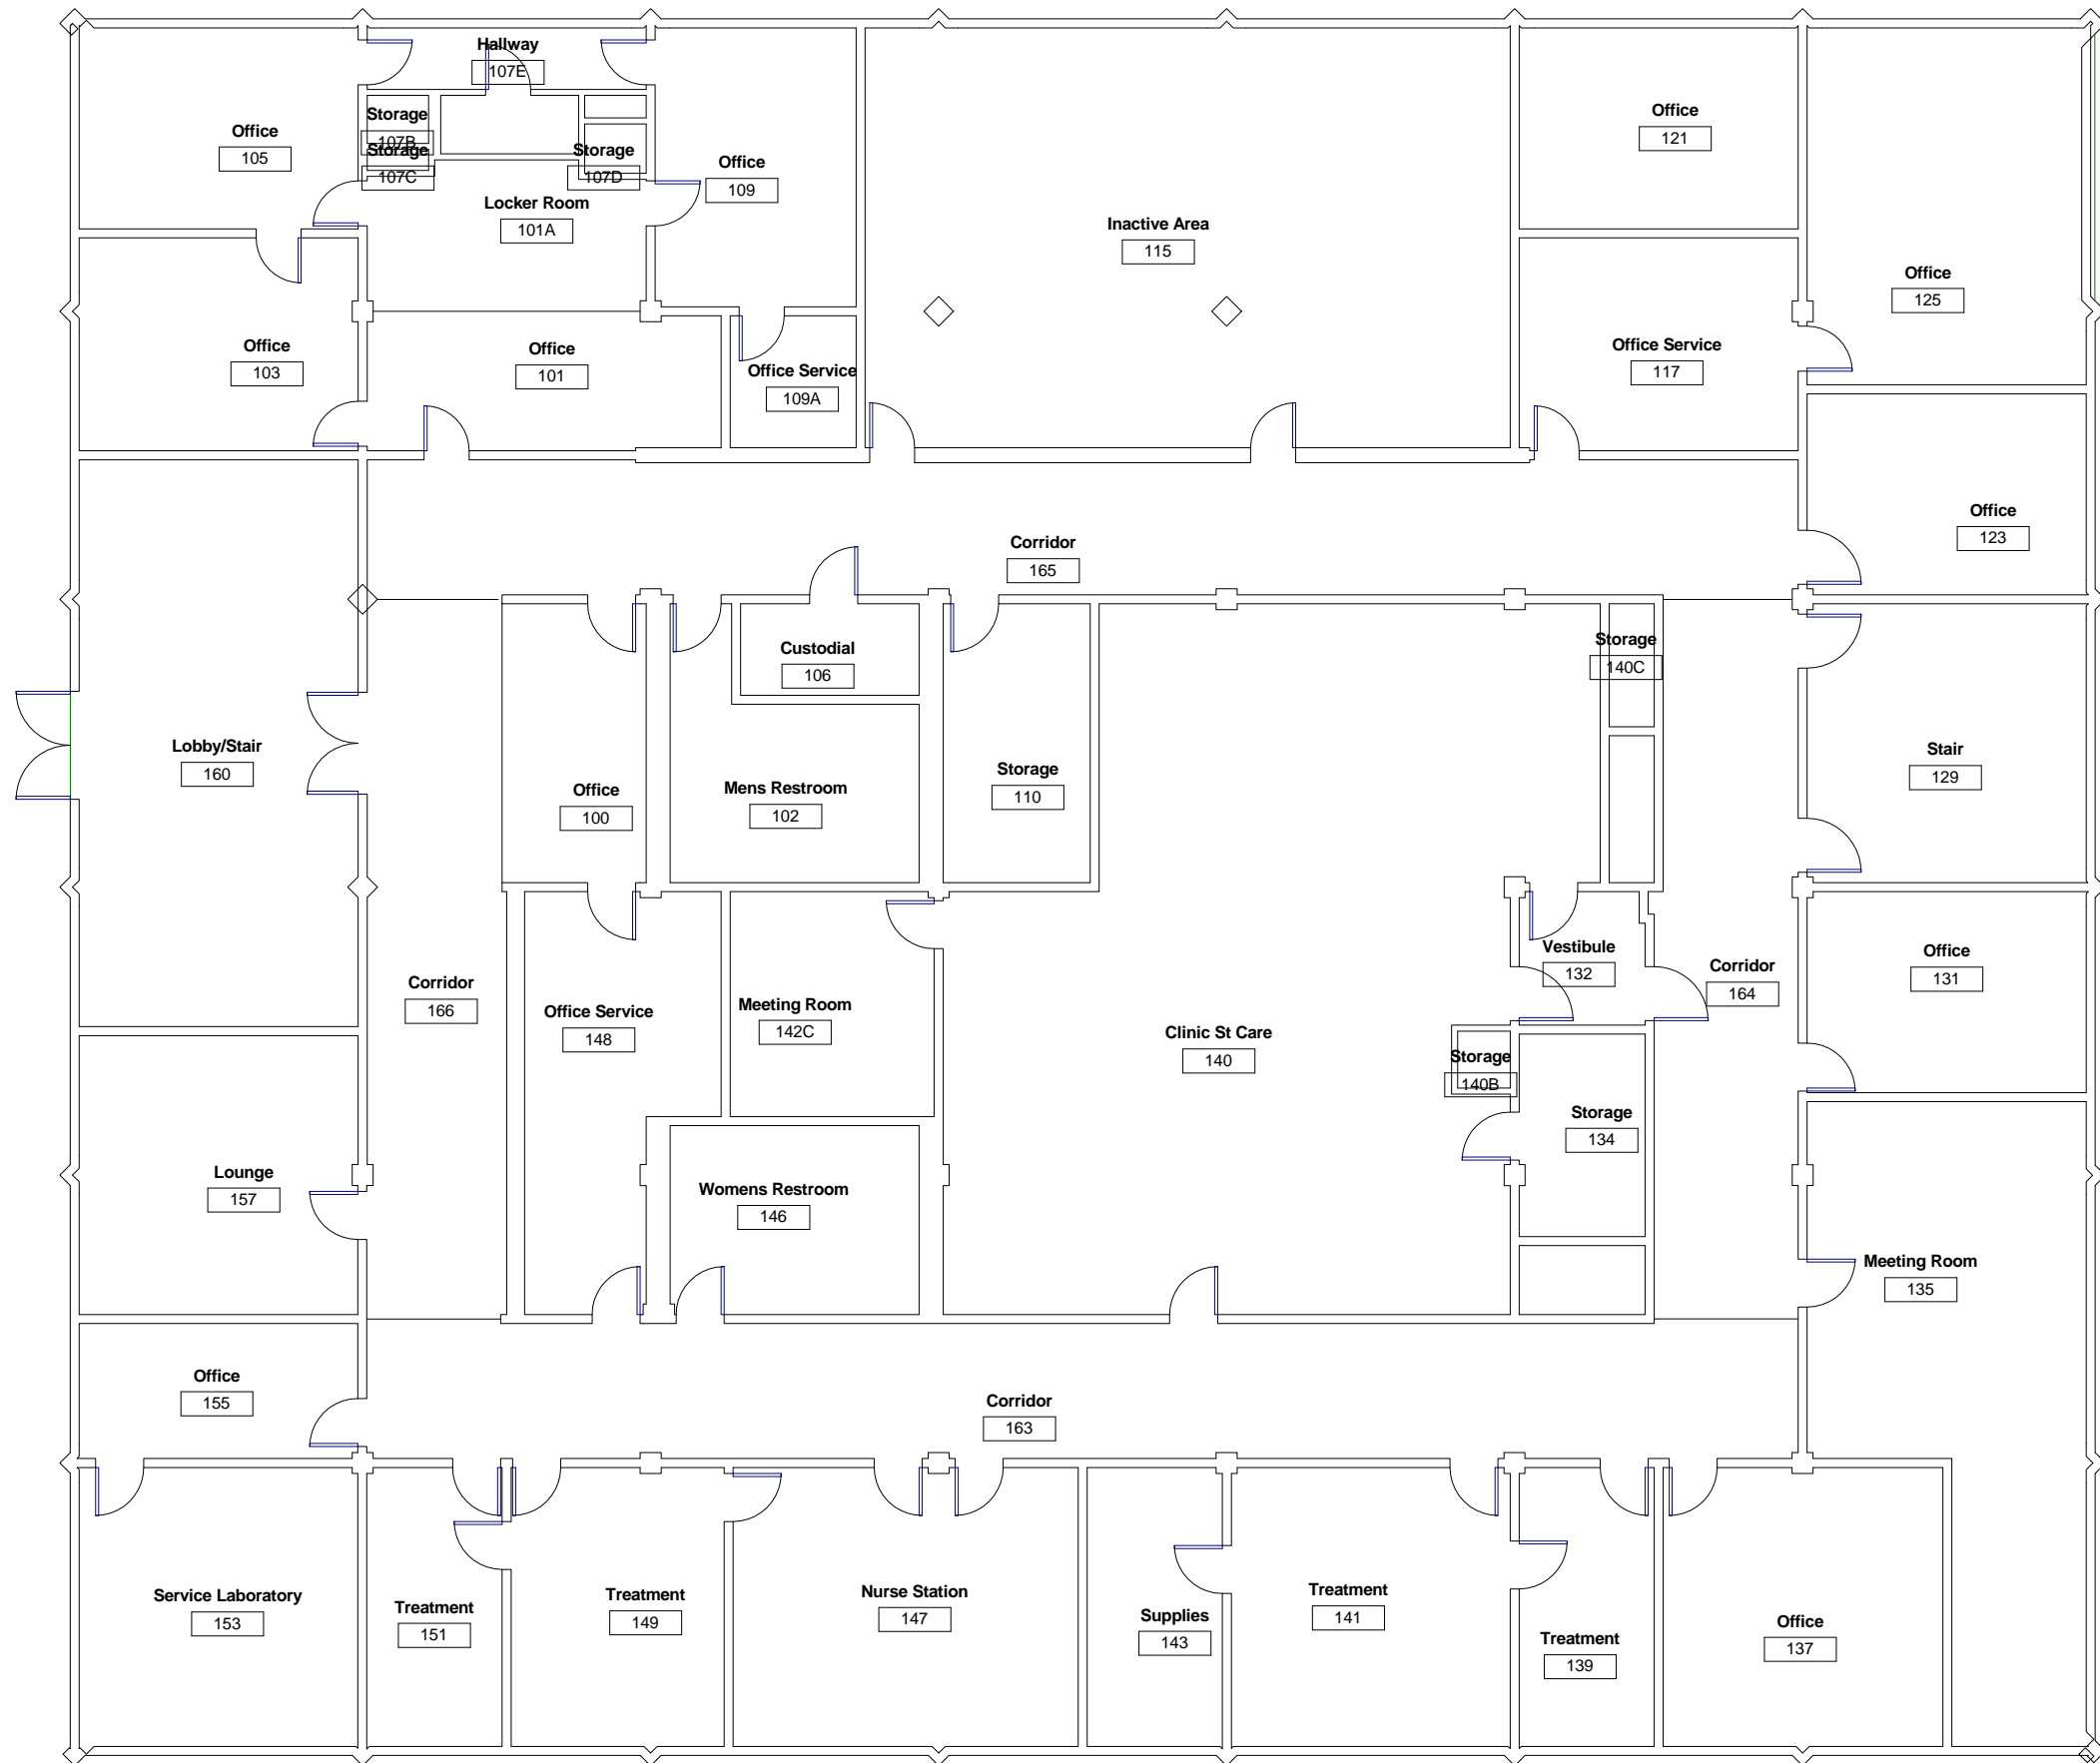

CSM - 1 - ADMINISTRATION

GROUND LEVEL

CSM - 7

Ground Level

1 Ground Level
A001 1/8" = 1'-0"

2 Level 3
A001 1/8" = 1'-0"

1 GROUND FLOOR
A002 1" = 10'-0"

1 FIRST FLOOR
A003 1" = 10'-0"

① Ground Level
1/8" = 1'-0"

Building 9

Ground Level

① Level 1
1/8" = 1'-0"

① Level 2
1/8" = 1'-0"

① Level 3
1/8" = 1'-0"

① Level 1
1/8" = 1'-0"

① Level 2
1/8" = 1'-0"

**Athletic/Physical
Ed Service**

1A

744.11 SF

Shop Service

1B

883.89 SF

① Level 1
1/8" = 1'-0"

1 Level 2
1/8" = 1'-0"