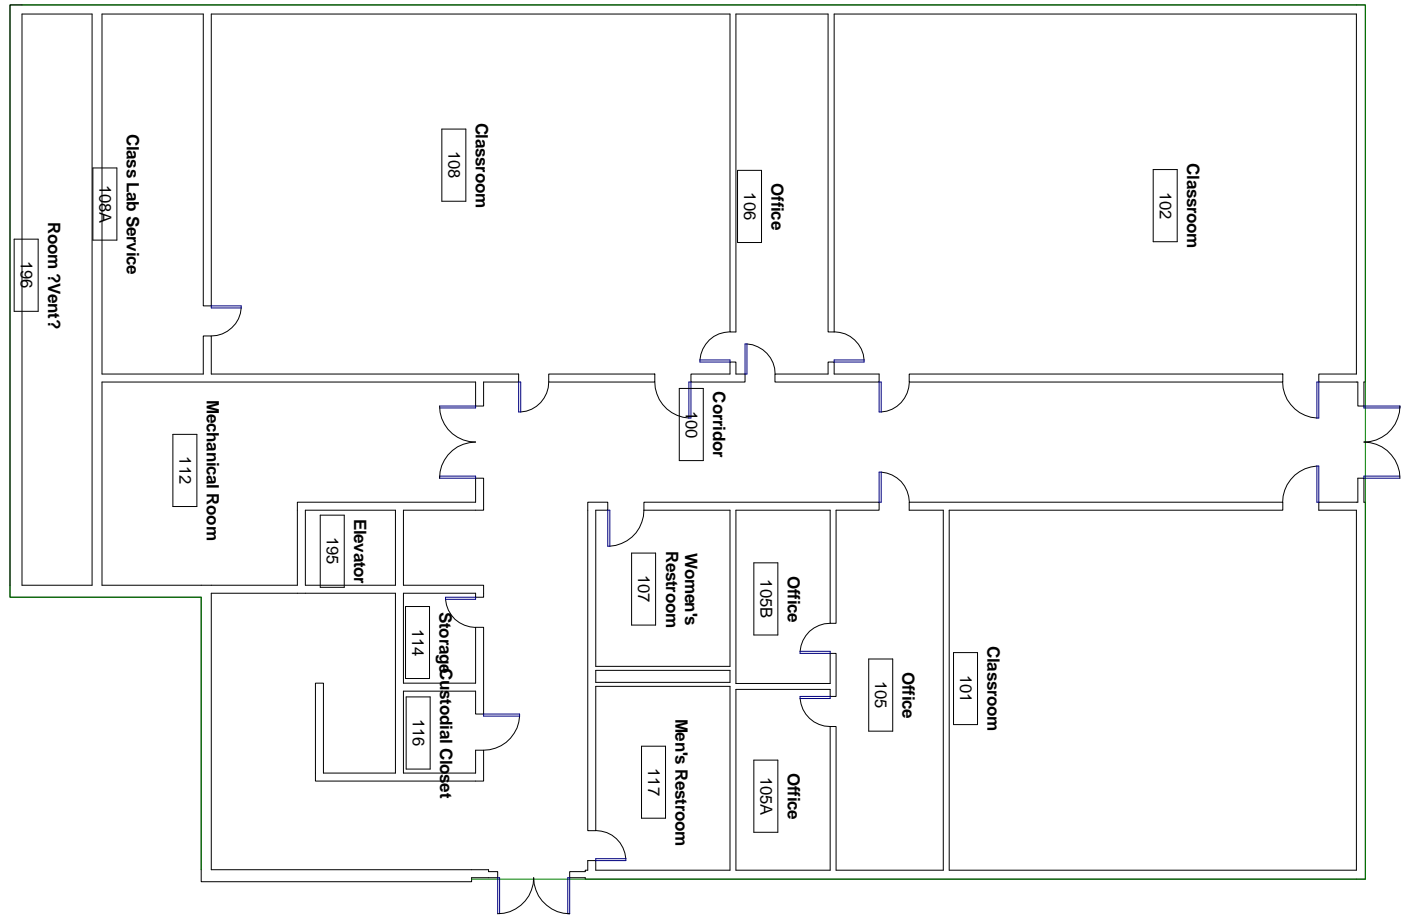

CSM - 1 - ADMINISTRATION

GROUND LEVEL

CSM - 7

Ground Level

1 Ground Level
A001 1/8" = 1'-0"

2 Level 3
A001 1/8" = 1'-0"

1 GROUND FLOOR
A002 1" = 10'-0"

1 FIRST FLOOR
A003 1" = 10'-0"

① Ground Level
1/8" = 1'-0"

Building 9

Ground Level

① Level 1
1/8" = 1'-0"

① Level 2
1/8" = 1'-0"

① Level 3
1/8" = 1'-0"

① Level 1
1/8" = 1'-0"

① Level 2
1/8" = 1'-0"

**Athletic/Physical
Ed Service**

1A

744.11 SF

Shop Service

1B

883.89 SF

① Level 1
1/8" = 1'-0"

1 Level 2
1/8" = 1'-0"