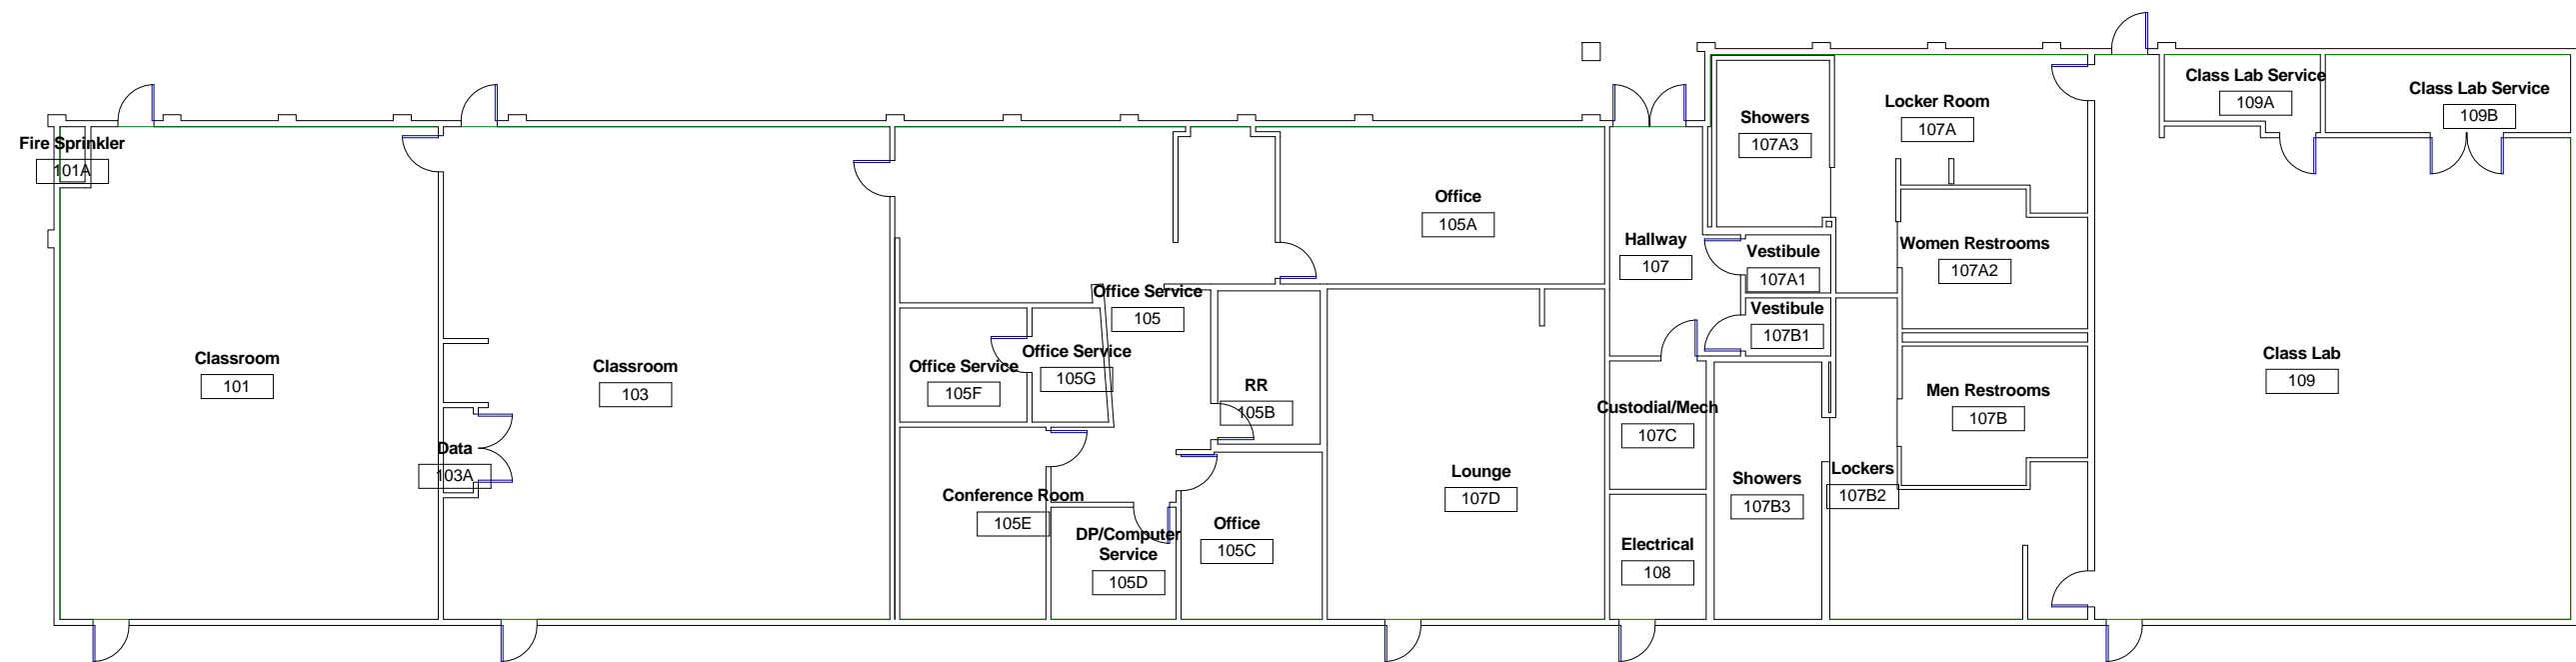

① Ground Level
1/8" = 1'-0"

Building 9

Ground Level

① Level 1
1/8" = 1'-0"

① Level 2
1/8" = 1'-0"

① Level 3
1/8" = 1'-0"

① Level 1
1/8" = 1'-0"

① Level 2
1/8" = 1'-0"

**Athletic/Physical
Ed Service**

1A

744.11 SF

Shop Service

1B

883.89 SF

① Level 1
1/8" = 1'-0"

1 Level 2
1/8" = 1'-0"

LEVEL 3
CSM Building 36

Level 3
1/8" = 1'-0"

① Level 4
1/8" = 1'-0"

Athletic/Physical
Ed Service

401

Athletic/Physical
Ed Service
1
196.44 SF

① Level 1
1/8" = 1'-0"