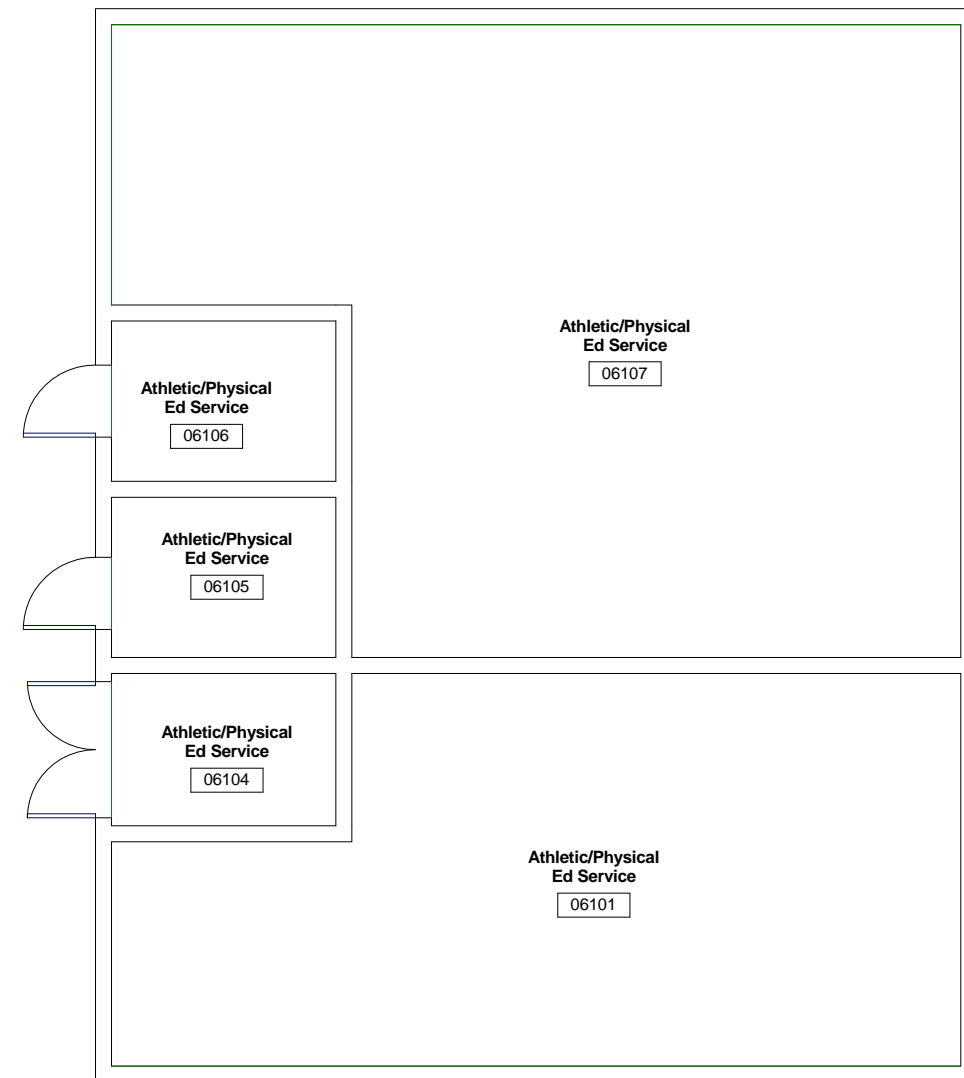

CSM - 1 - ADMINISTRATION

GROUND LEVEL

CSM - 7

Ground Level

1 Ground Level
A001 1/8" = 1'-0"

2 Level 3
A001 1/8" = 1'-0"

1 GROUND FLOOR
A002 1" = 10'-0"

1 FIRST FLOOR
A003 1" = 10'-0"

① Ground Level
1/8" = 1'-0"

Building 9

Ground Level

① Level 1
1/8" = 1'-0"

① Level 2
1/8" = 1'-0"

① Level 3
1/8" = 1'-0"

① Level 1
1/8" = 1'-0"

① Level 2
1/8" = 1'-0"

**Athletic/Physical
Ed Service**

1A

744.11 SF

Shop Service

1B

883.89 SF

① Level 1
1/8" = 1'-0"

1 Level 2
1/8" = 1'-0"