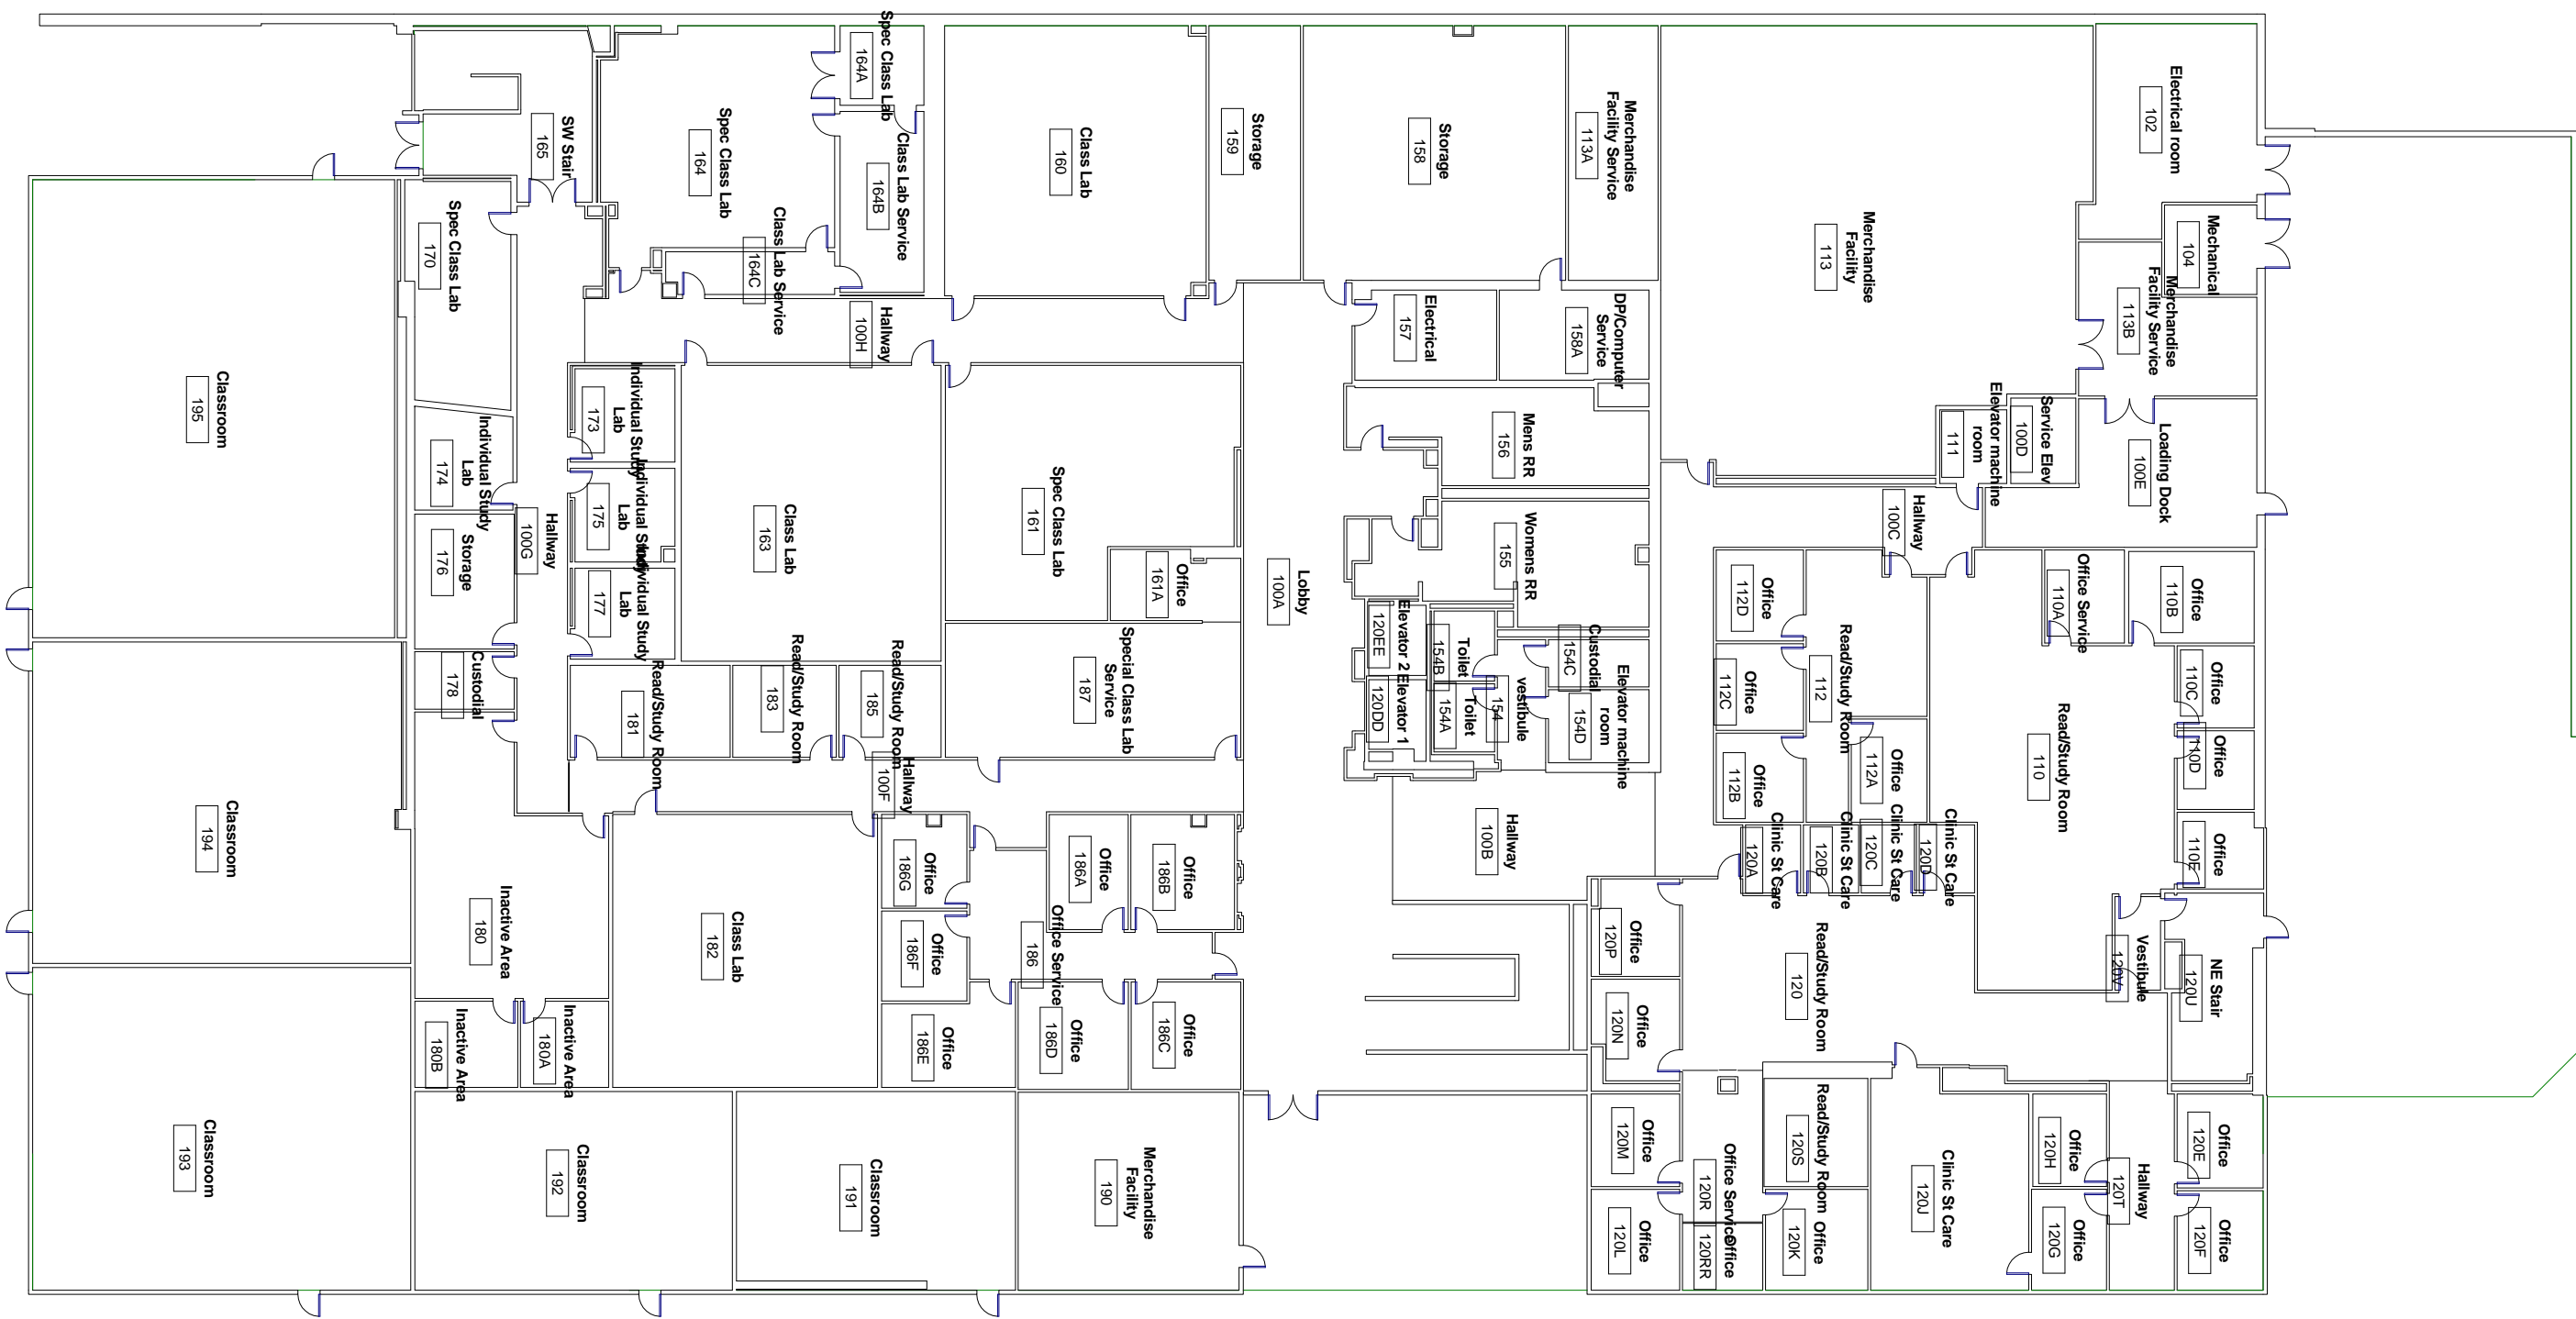

CSM - 1 - ADMINISTRATION

GROUND LEVEL

CSM - 7

Ground Level

1 Ground Level
A001 1/8" = 1'-0"

2 Level 3
A001 1/8" = 1'-0"

1 GROUND FLOOR
A002 1" = 10'-0"

1 FIRST FLOOR
A003 1" = 10'-0"

① Ground Level
1/8" = 1'-0"

Building 9

Ground Level

① Level 1
1/8" = 1'-0"

① Level 2
1/8" = 1'-0"

① Level 3
1/8" = 1'-0"

① Level 1
1/8" = 1'-0"

① Level 2
1/8" = 1'-0"

**Athletic/Physical
Ed Service**

1A

744.11 SF

Shop Service

1B

883.89 SF

① Level 1
1/8" = 1'-0"

1 Level 2
1/8" = 1'-0"