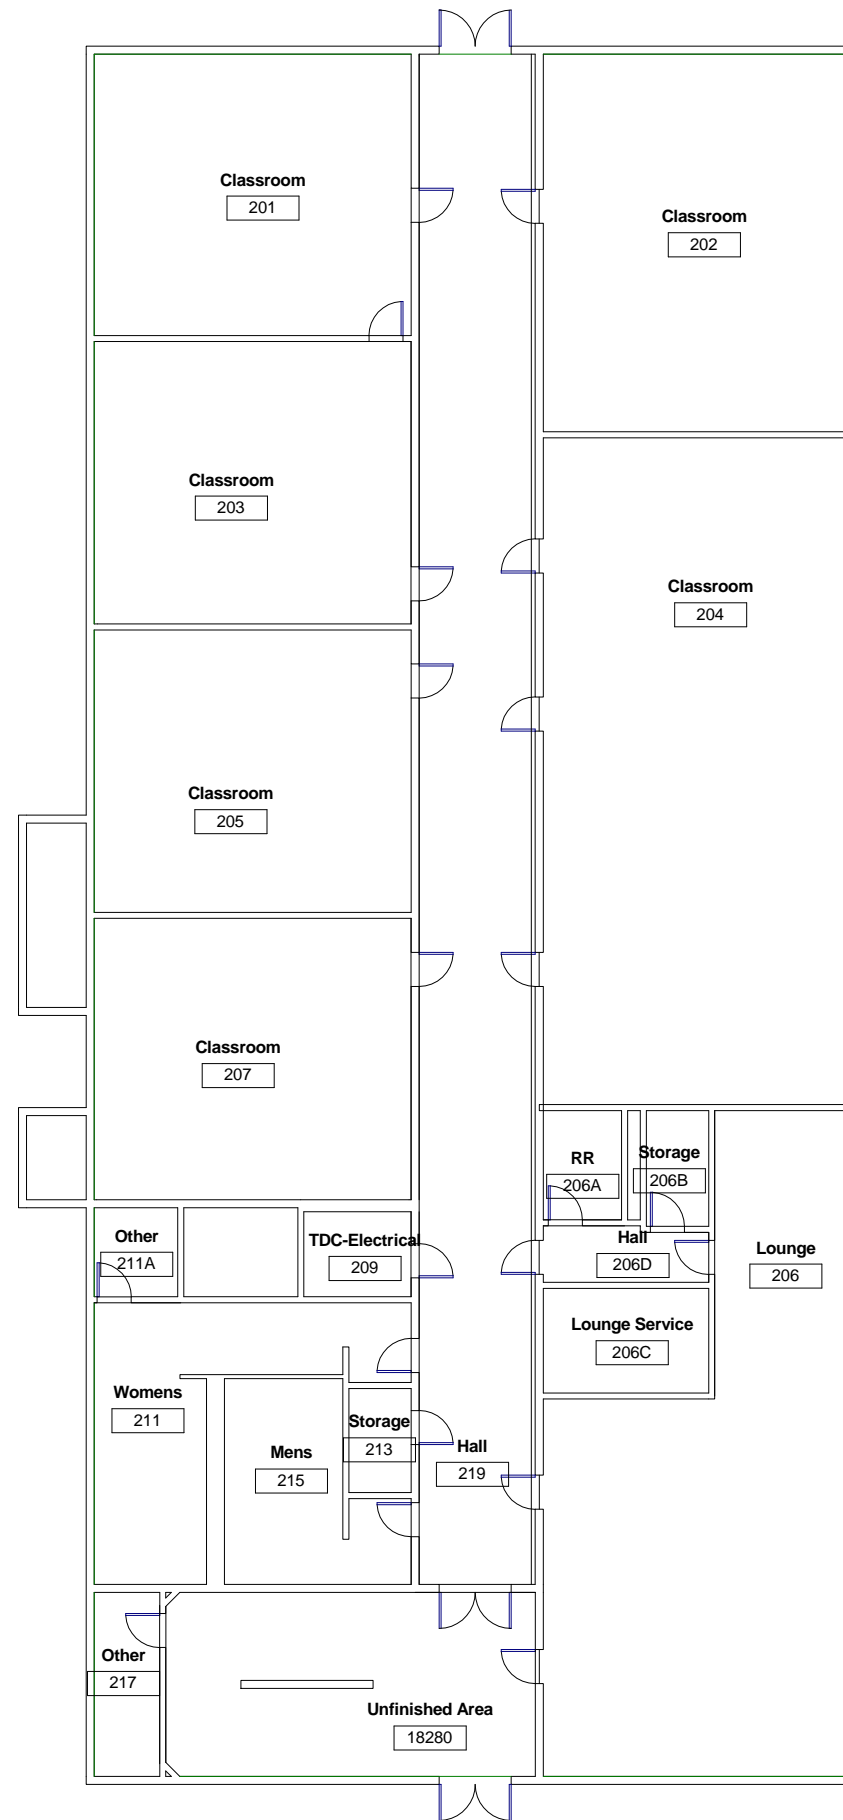

CSM - 1 - ADMINISTRATION

GROUND LEVEL

CSM - 7

Ground Level

1 Ground Level
A001 1/8" = 1'-0"

2 Level 3
A001 1/8" = 1'-0"

1 GROUND FLOOR
A002 1" = 10'-0"

1 FIRST FLOOR
A003 1" = 10'-0"

① Ground Level
1/8" = 1'-0"

Building 9

Ground Level

① Level 1
1/8" = 1'-0"

① Level 2
1/8" = 1'-0"

① Level 3
1/8" = 1'-0"

① Level 1
1/8" = 1'-0"

① Level 2
1/8" = 1'-0"

**Athletic/Physical
Ed Service**

1A

744.11 SF

Shop Service

1B

883.89 SF

① Level 1
1/8" = 1'-0"

1 Level 2
1/8" = 1'-0"