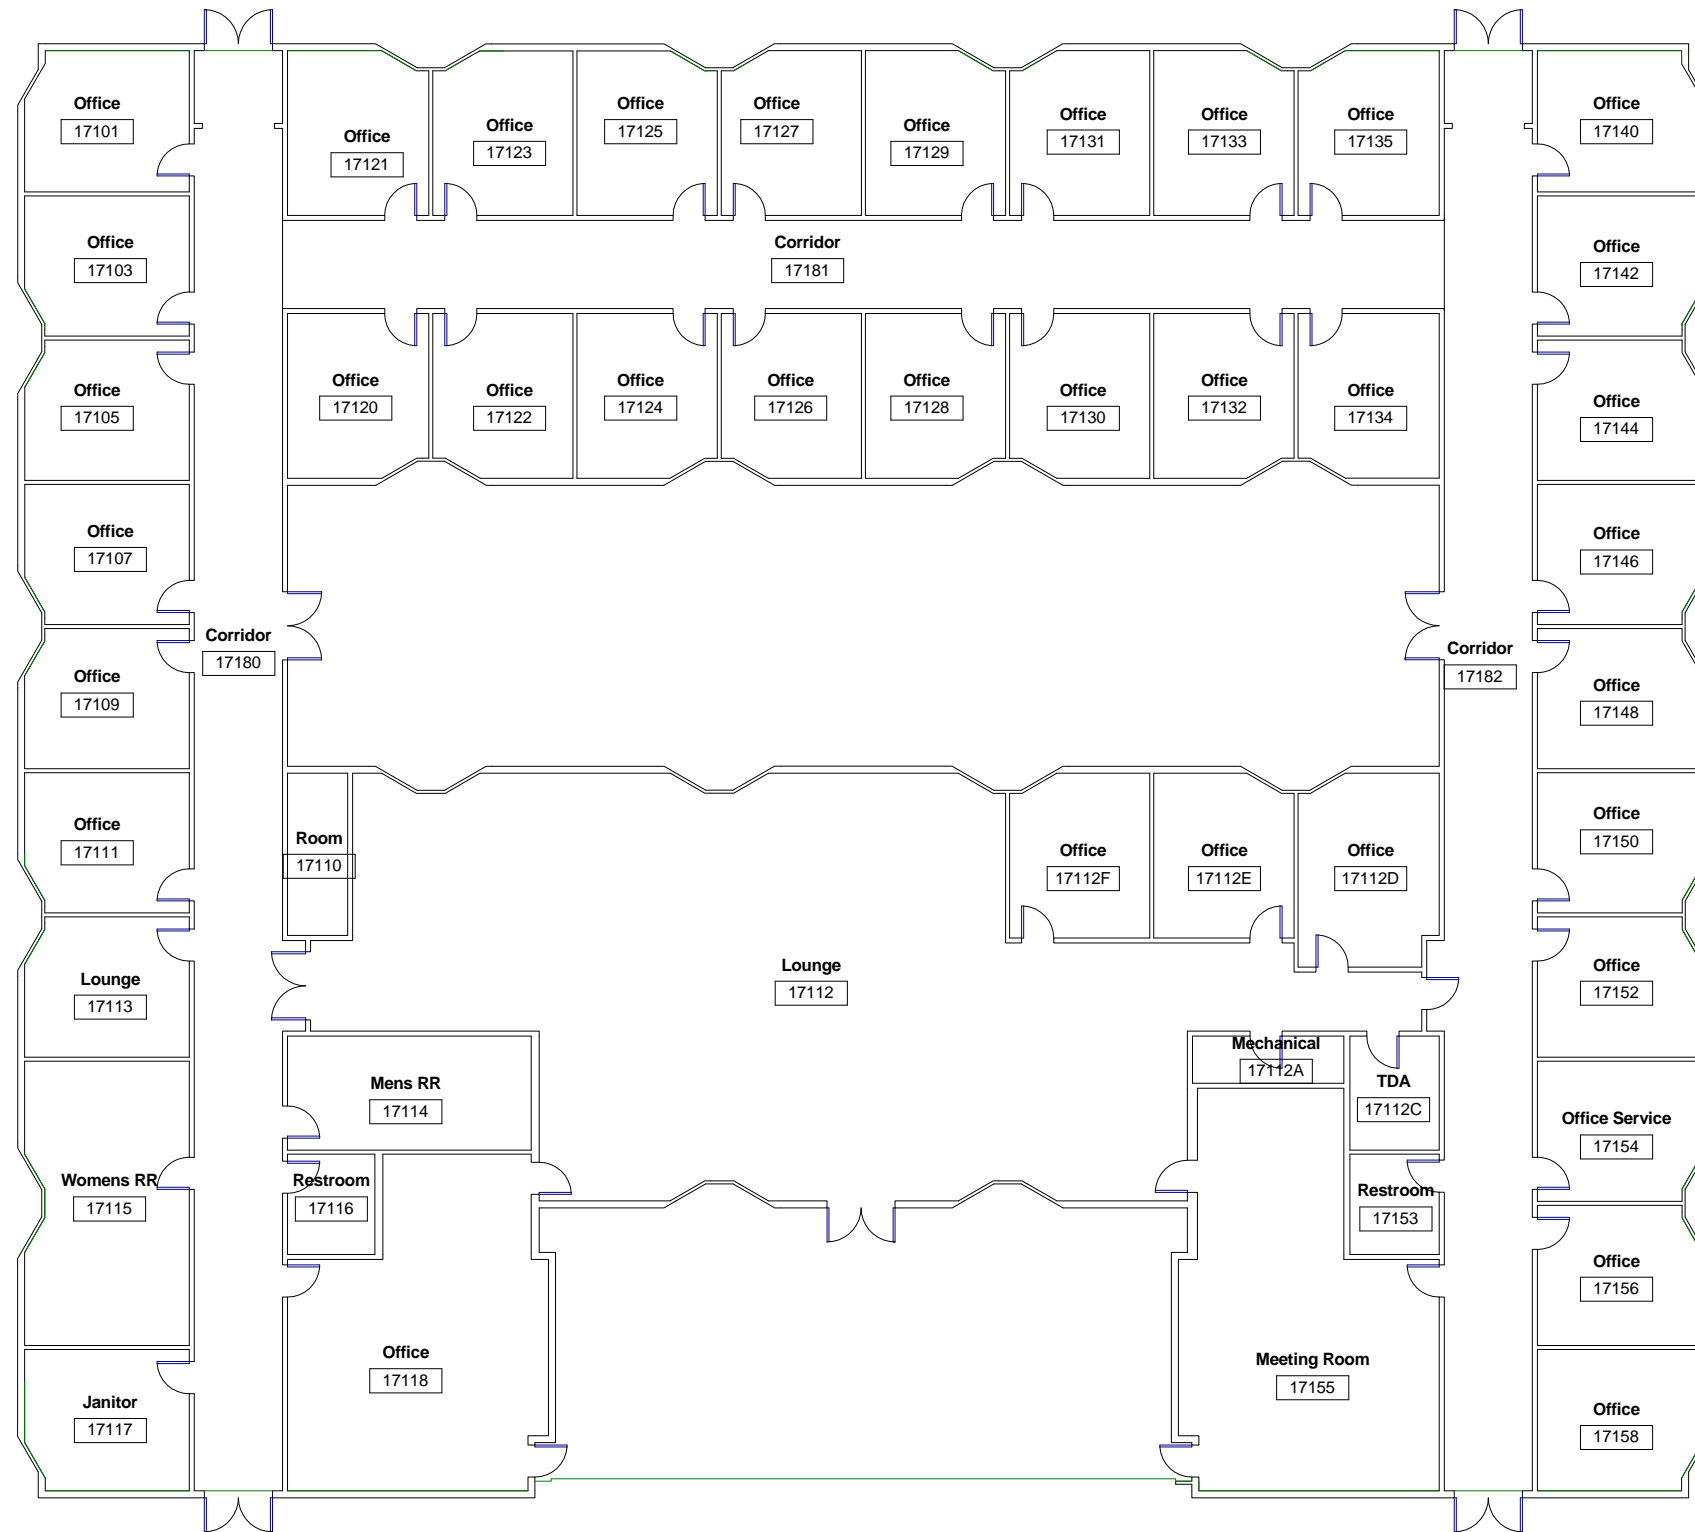

CSM - 1 - ADMINISTRATION

GROUND LEVEL

CSM - 7

Ground Level

1 Ground Level
A001 1/8" = 1'-0"

2 Level 3
A001 1/8" = 1'-0"

1 GROUND FLOOR
A002 1" = 10'-0"

1 FIRST FLOOR
A003 1" = 10'-0"

① Ground Level
1/8" = 1'-0"

Building 9

Ground Level

① Level 1
1/8" = 1'-0"

① Level 2
1/8" = 1'-0"

① Level 3
1/8" = 1'-0"

① Level 1
1/8" = 1'-0"

① Level 2
1/8" = 1'-0"

**Athletic/Physical
Ed Service**

1A

744.11 SF

Shop Service

1B

883.89 SF

① Level 1
1/8" = 1'-0"

1 Level 2
1/8" = 1'-0"