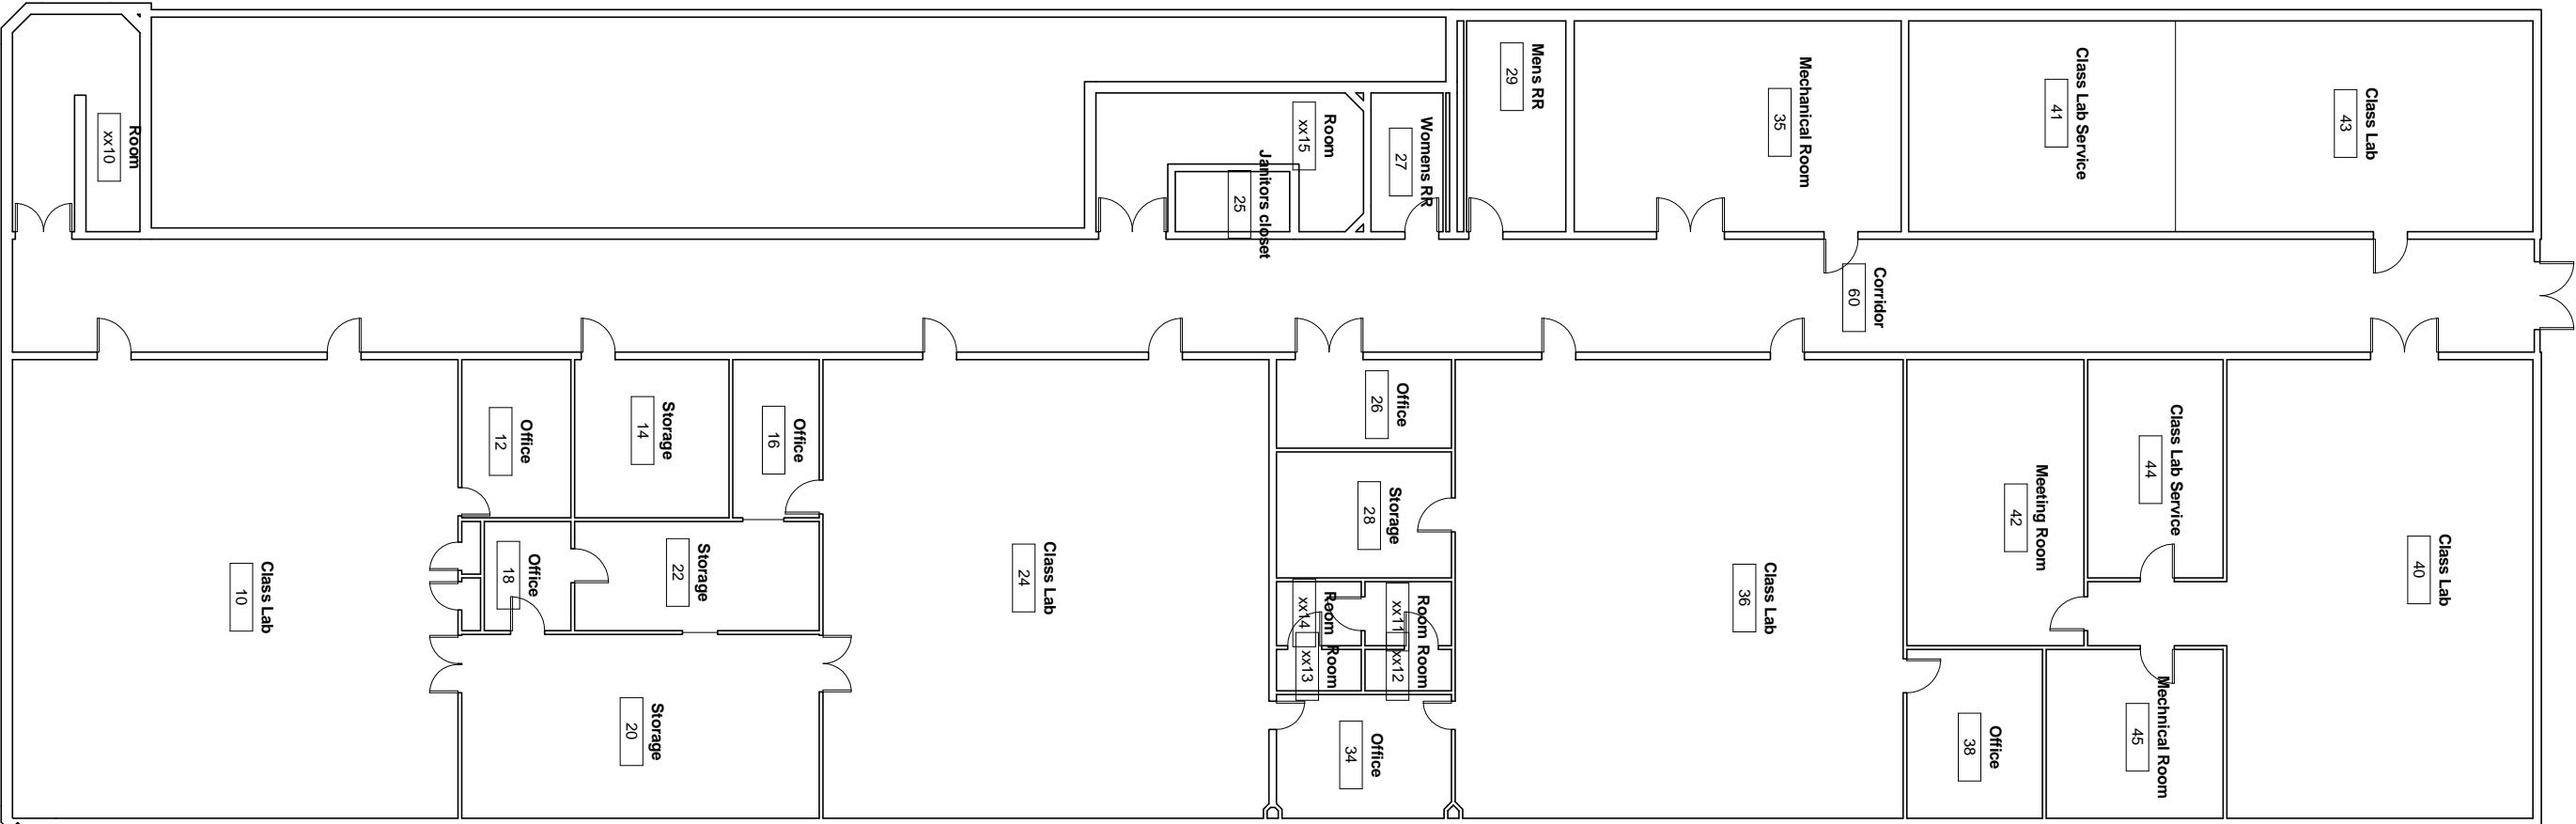

CSM - 1 - ADMINISTRATION

GROUND LEVEL

CSM - 7

Ground Level

1 Ground Level
A001 1/8" = 1'-0"

2 Level 3
A001 1/8" = 1'-0"

1 GROUND FLOOR
A002 1" = 10'-0"

1 FIRST FLOOR
A003 1" = 10'-0"

① Ground Level
1/8" = 1'-0"

Building 9

Ground Level

① Level 1
1/8" = 1'-0"

① Level 2
1/8" = 1'-0"

① Level 3
1/8" = 1'-0"

① Level 1
1/8" = 1'-0"

① Level 2
1/8" = 1'-0"

**Athletic/Physical
Ed Service**

1A

744.11 SF

Shop Service

1B

883.89 SF

① Level 1
1/8" = 1'-0"

1 Level 2
1/8" = 1'-0"