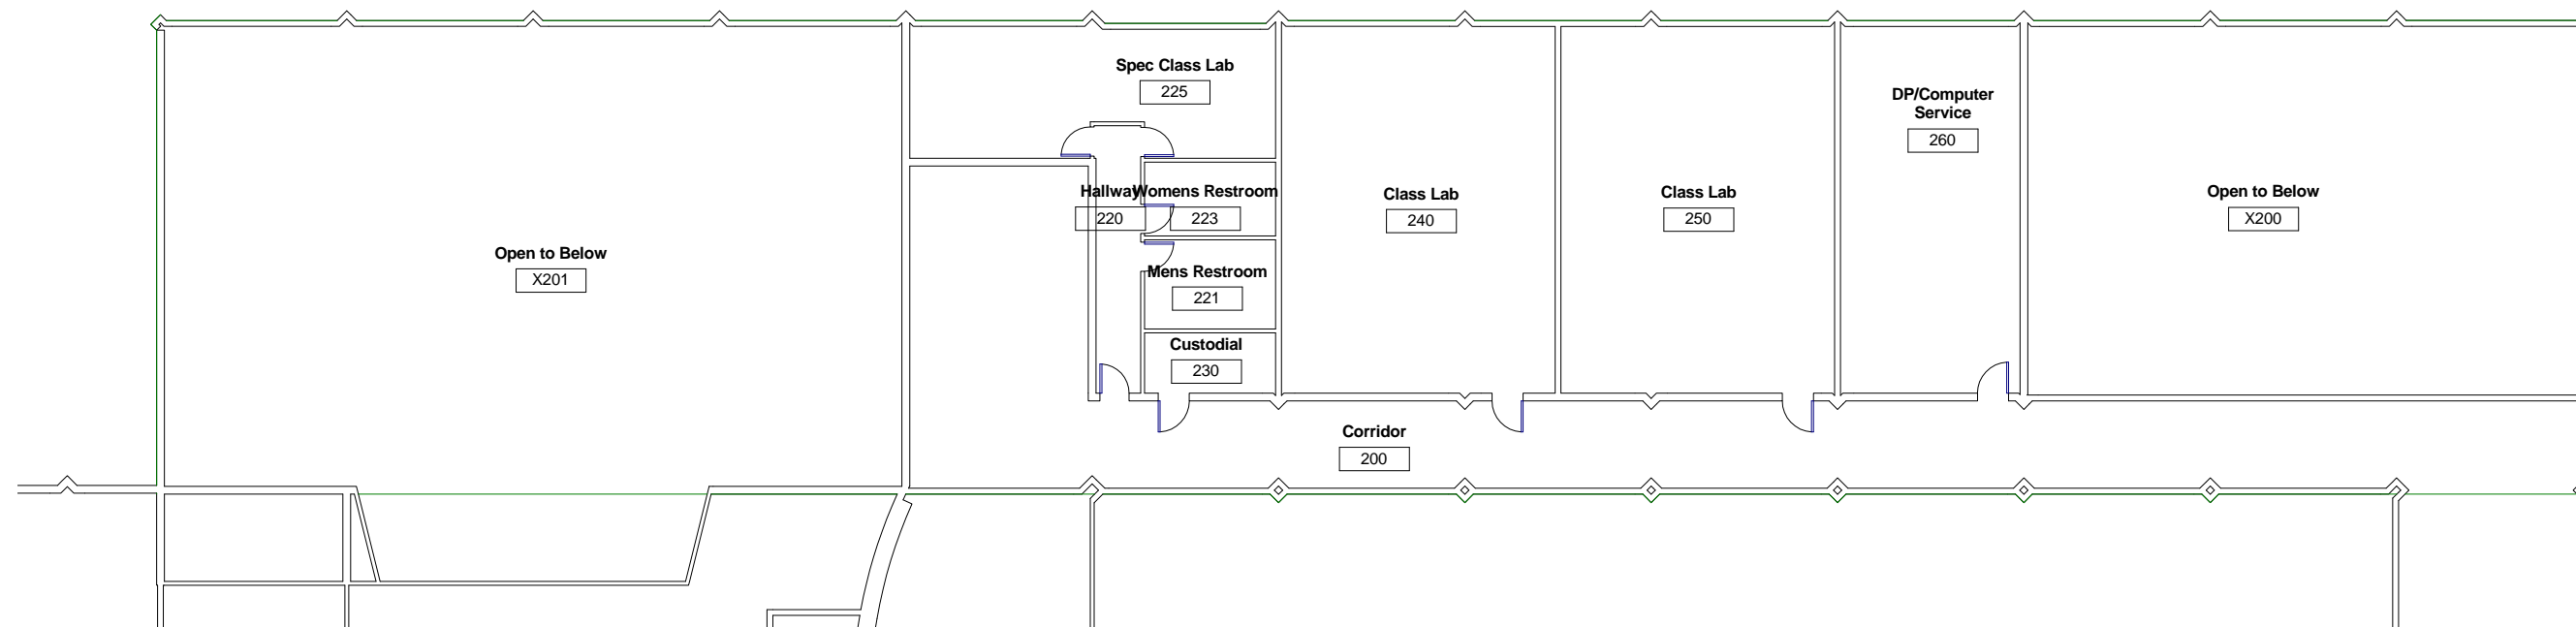

CSM - 1 - ADMINISTRATION

GROUND LEVEL

CSM - 7

Ground Level

1 Ground Level
A001 1/8" = 1'-0"

2 Level 3
A001 1/8" = 1'-0"

1 GROUND FLOOR
A002 1" = 10'-0"

1 FIRST FLOOR
A003 1" = 10'-0"

① Ground Level
1/8" = 1'-0"

Building 9

Ground Level

① Level 1
1/8" = 1'-0"

① Level 2
1/8" = 1'-0"

① Level 3
1/8" = 1'-0"

① Level 1
1/8" = 1'-0"

① Level 2
1/8" = 1'-0"

**Athletic/Physical
Ed Service**

1A

744.11 SF

Shop Service

1B

883.89 SF

① Level 1
1/8" = 1'-0"

1 Level 2
1/8" = 1'-0"