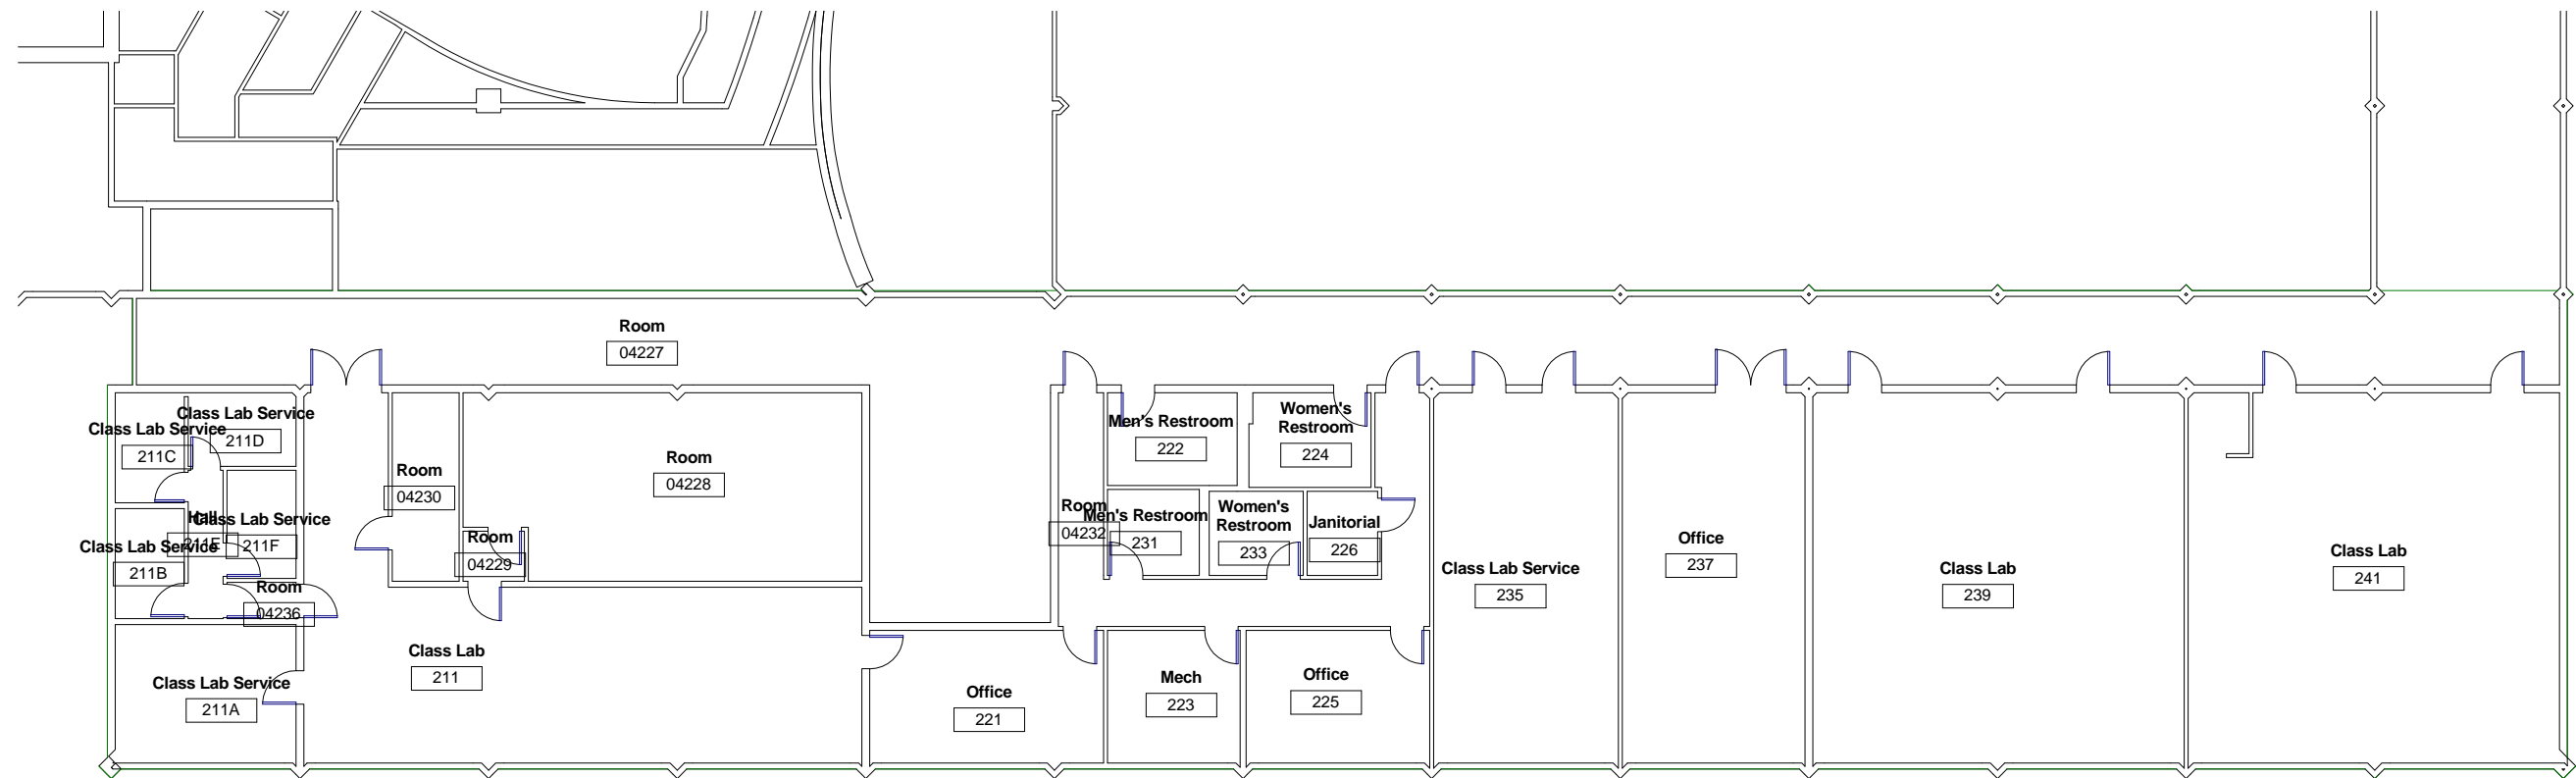

CSM - 1 - ADMINISTRATION

GROUND LEVEL

CSM - 7

Ground Level

1 Ground Level
A001 1/8" = 1'-0"

2 Level 3
A001 1/8" = 1'-0"

1 GROUND FLOOR
A002 1" = 10'-0"

1 FIRST FLOOR
A003 1" = 10'-0"

① Ground Level
1/8" = 1'-0"

Building 9

Ground Level

① Level 1
1/8" = 1'-0"

① Level 2
1/8" = 1'-0"

① Level 3
1/8" = 1'-0"

① Level 1
1/8" = 1'-0"

① Level 2
1/8" = 1'-0"

**Athletic/Physical
Ed Service**

1A

744.11 SF

Shop Service

1B

883.89 SF

① Level 1
1/8" = 1'-0"

1 Level 2
1/8" = 1'-0"

LEVEL 3
CSM Building 36

Level 3
1/8" = 1'-0"

① Level 4
1/8" = 1'-0"

Athletic/Physical
Ed Service

401

Athletic/Physical
Ed Service
1
196.44 SF

① Level 1
1/8" = 1'-0"