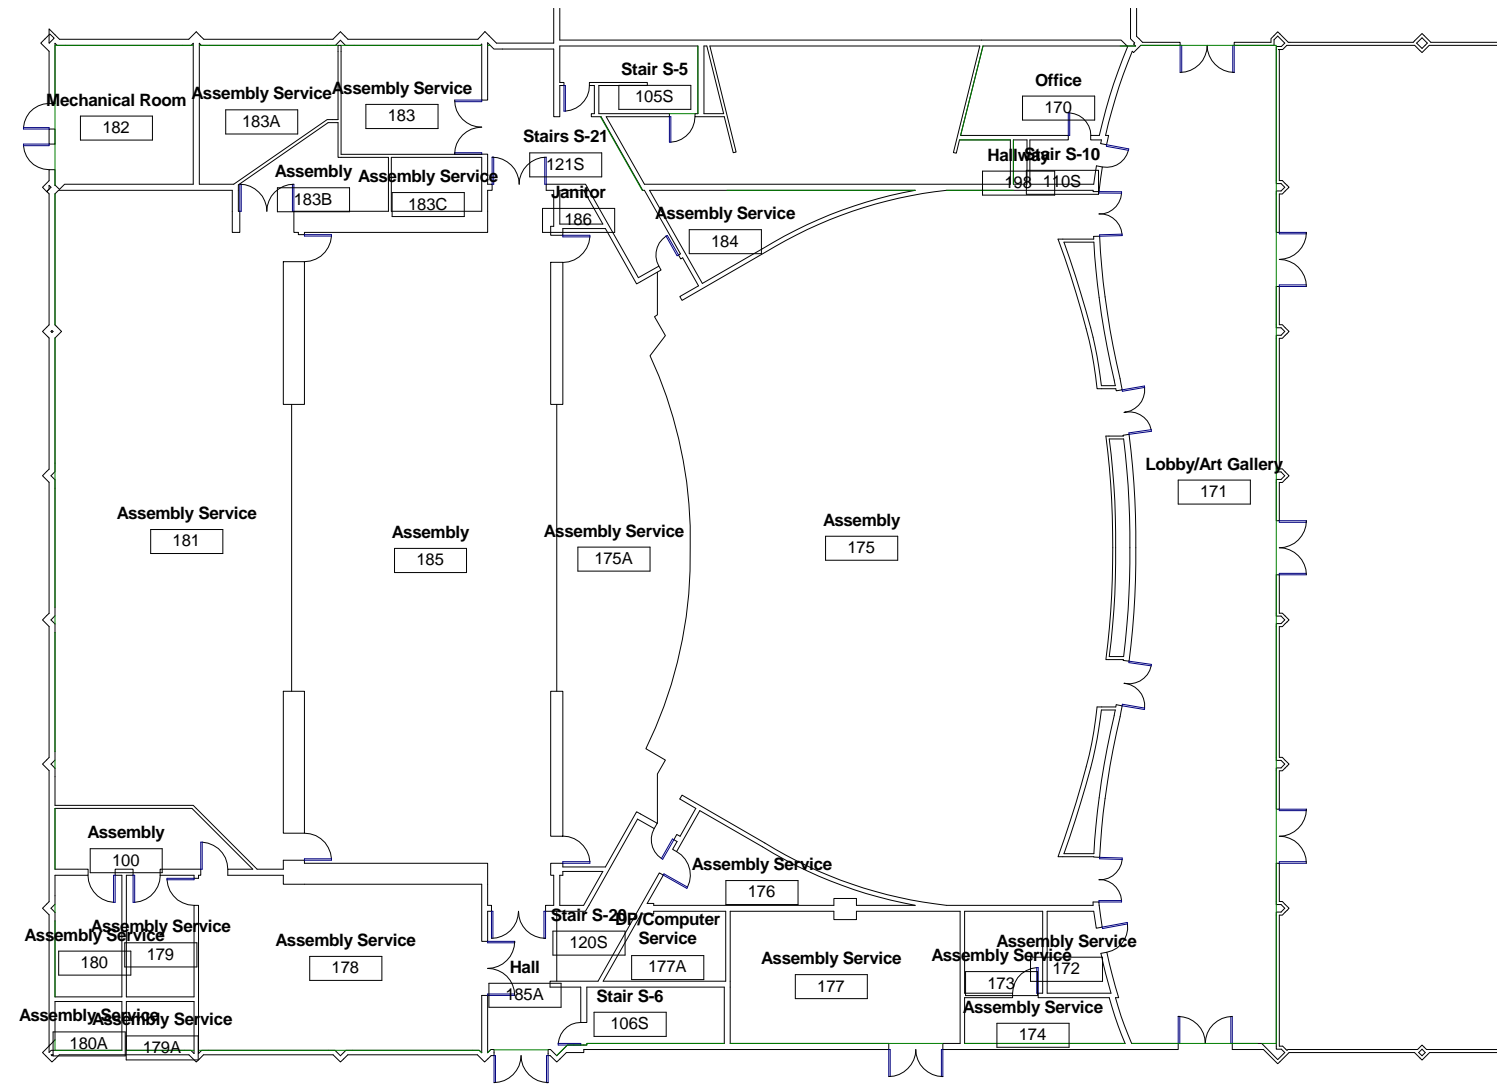

CSM - 1 - ADMINISTRATION

GROUND LEVEL

CSM - 7

Ground Level

1 Ground Level
A001 1/8" = 1'-0"

2 Level 3
A001 1/8" = 1'-0"

1 GROUND FLOOR
A002 1" = 10'-0"

1 FIRST FLOOR
A003 1" = 10'-0"

① Ground Level
1/8" = 1'-0"

Building 9

Ground Level

① Level 1
1/8" = 1'-0"

① Level 2
1/8" = 1'-0"

① Level 3
1/8" = 1'-0"

① Level 1
1/8" = 1'-0"

① Level 2
1/8" = 1'-0"

**Athletic/Physical
Ed Service**

1A

744.11 SF

Shop Service

1B

883.89 SF

① Level 1
1/8" = 1'-0"

1 Level 2
1/8" = 1'-0"

LEVEL 3
CSM Building 36

Level 3
1/8" = 1'-0"

① Level 4
1/8" = 1'-0"

Athletic/Physical
Ed Service

401

Athletic/Physical
Ed Service
1
196.44 SF

① Level 1
1/8" = 1'-0"