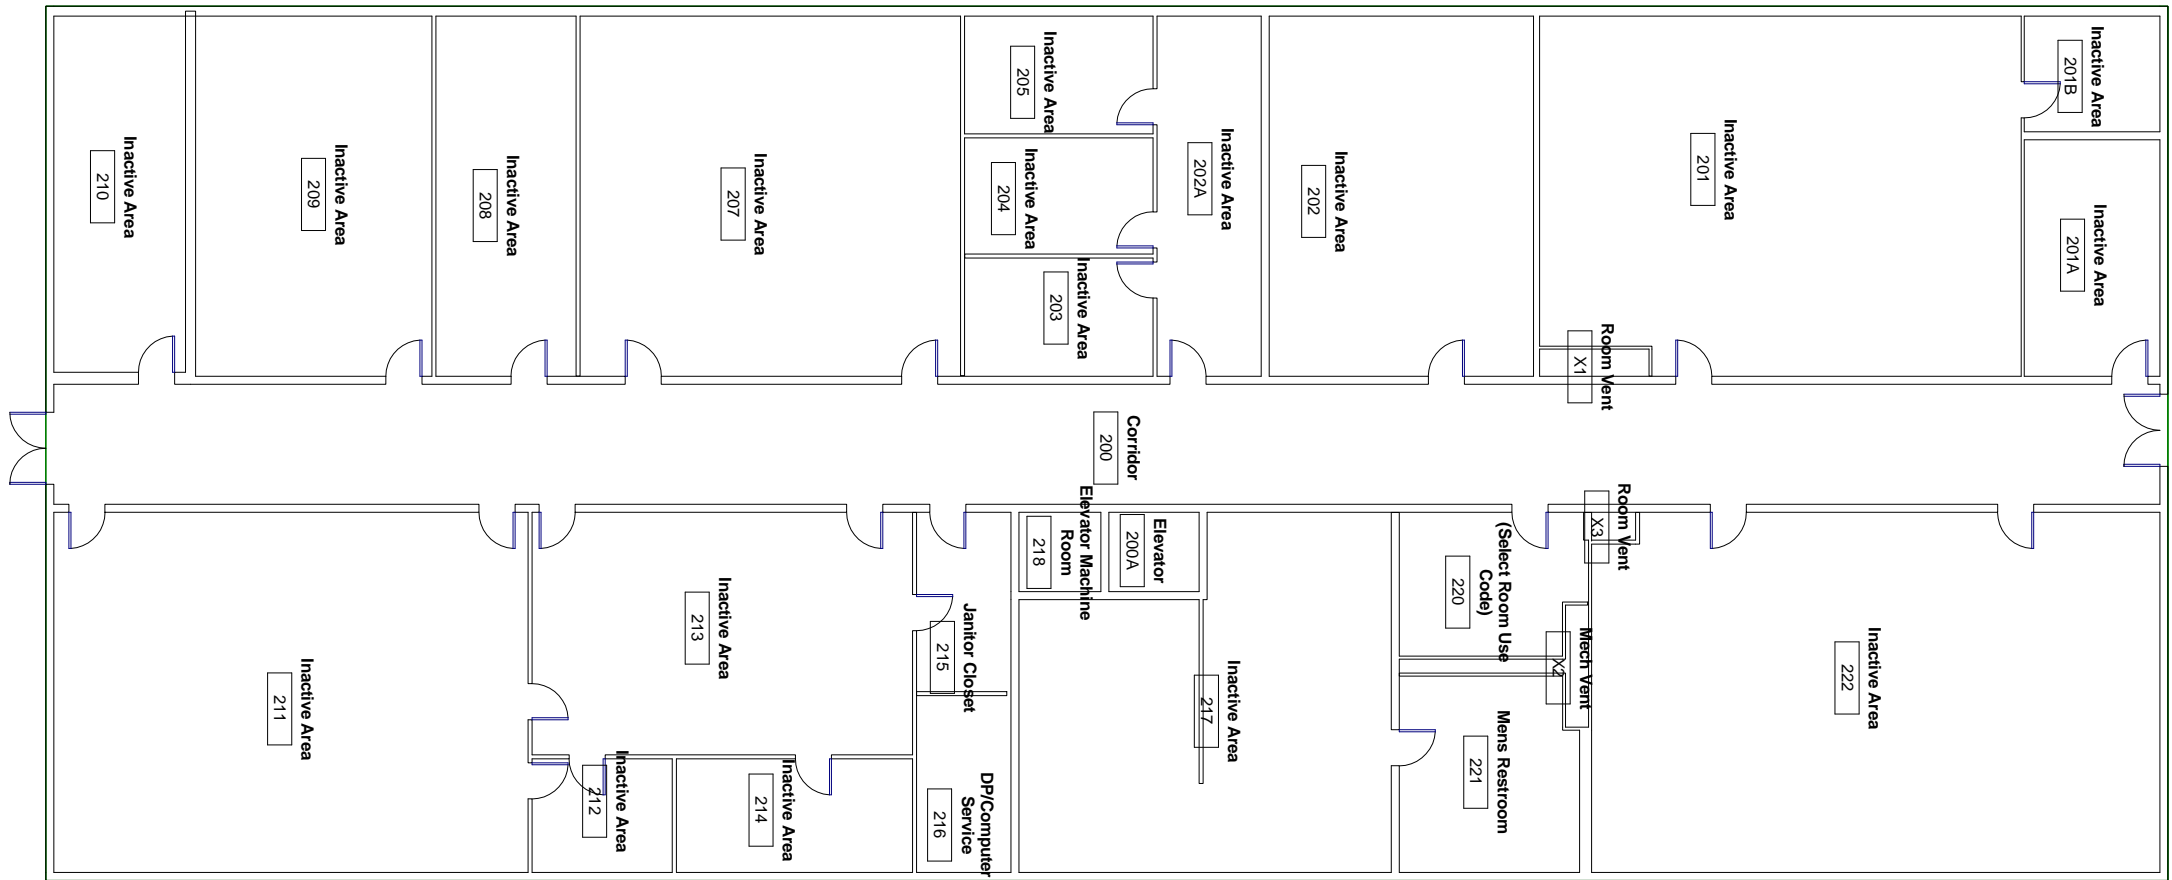

CSM - 1 - ADMINISTRATION

GROUND LEVEL

CSM - 7

Ground Level

1 Ground Level
A001 1/8" = 1'-0"

2 Level 3
A001 1/8" = 1'-0"

1 GROUND FLOOR
A002 1" = 10'-0"

1 FIRST FLOOR
A003 1" = 10'-0"

① Ground Level
1/8" = 1'-0"

Building 9

Ground Level

① Level 1
1/8" = 1'-0"

① Level 2
1/8" = 1'-0"

① Level 3
1/8" = 1'-0"

① Level 1
1/8" = 1'-0"

① Level 2
1/8" = 1'-0"

**Athletic/Physical
Ed Service**

1A

744.11 SF

Shop Service

1B

883.89 SF

① Level 1
1/8" = 1'-0"

1 Level 2
1/8" = 1'-0"