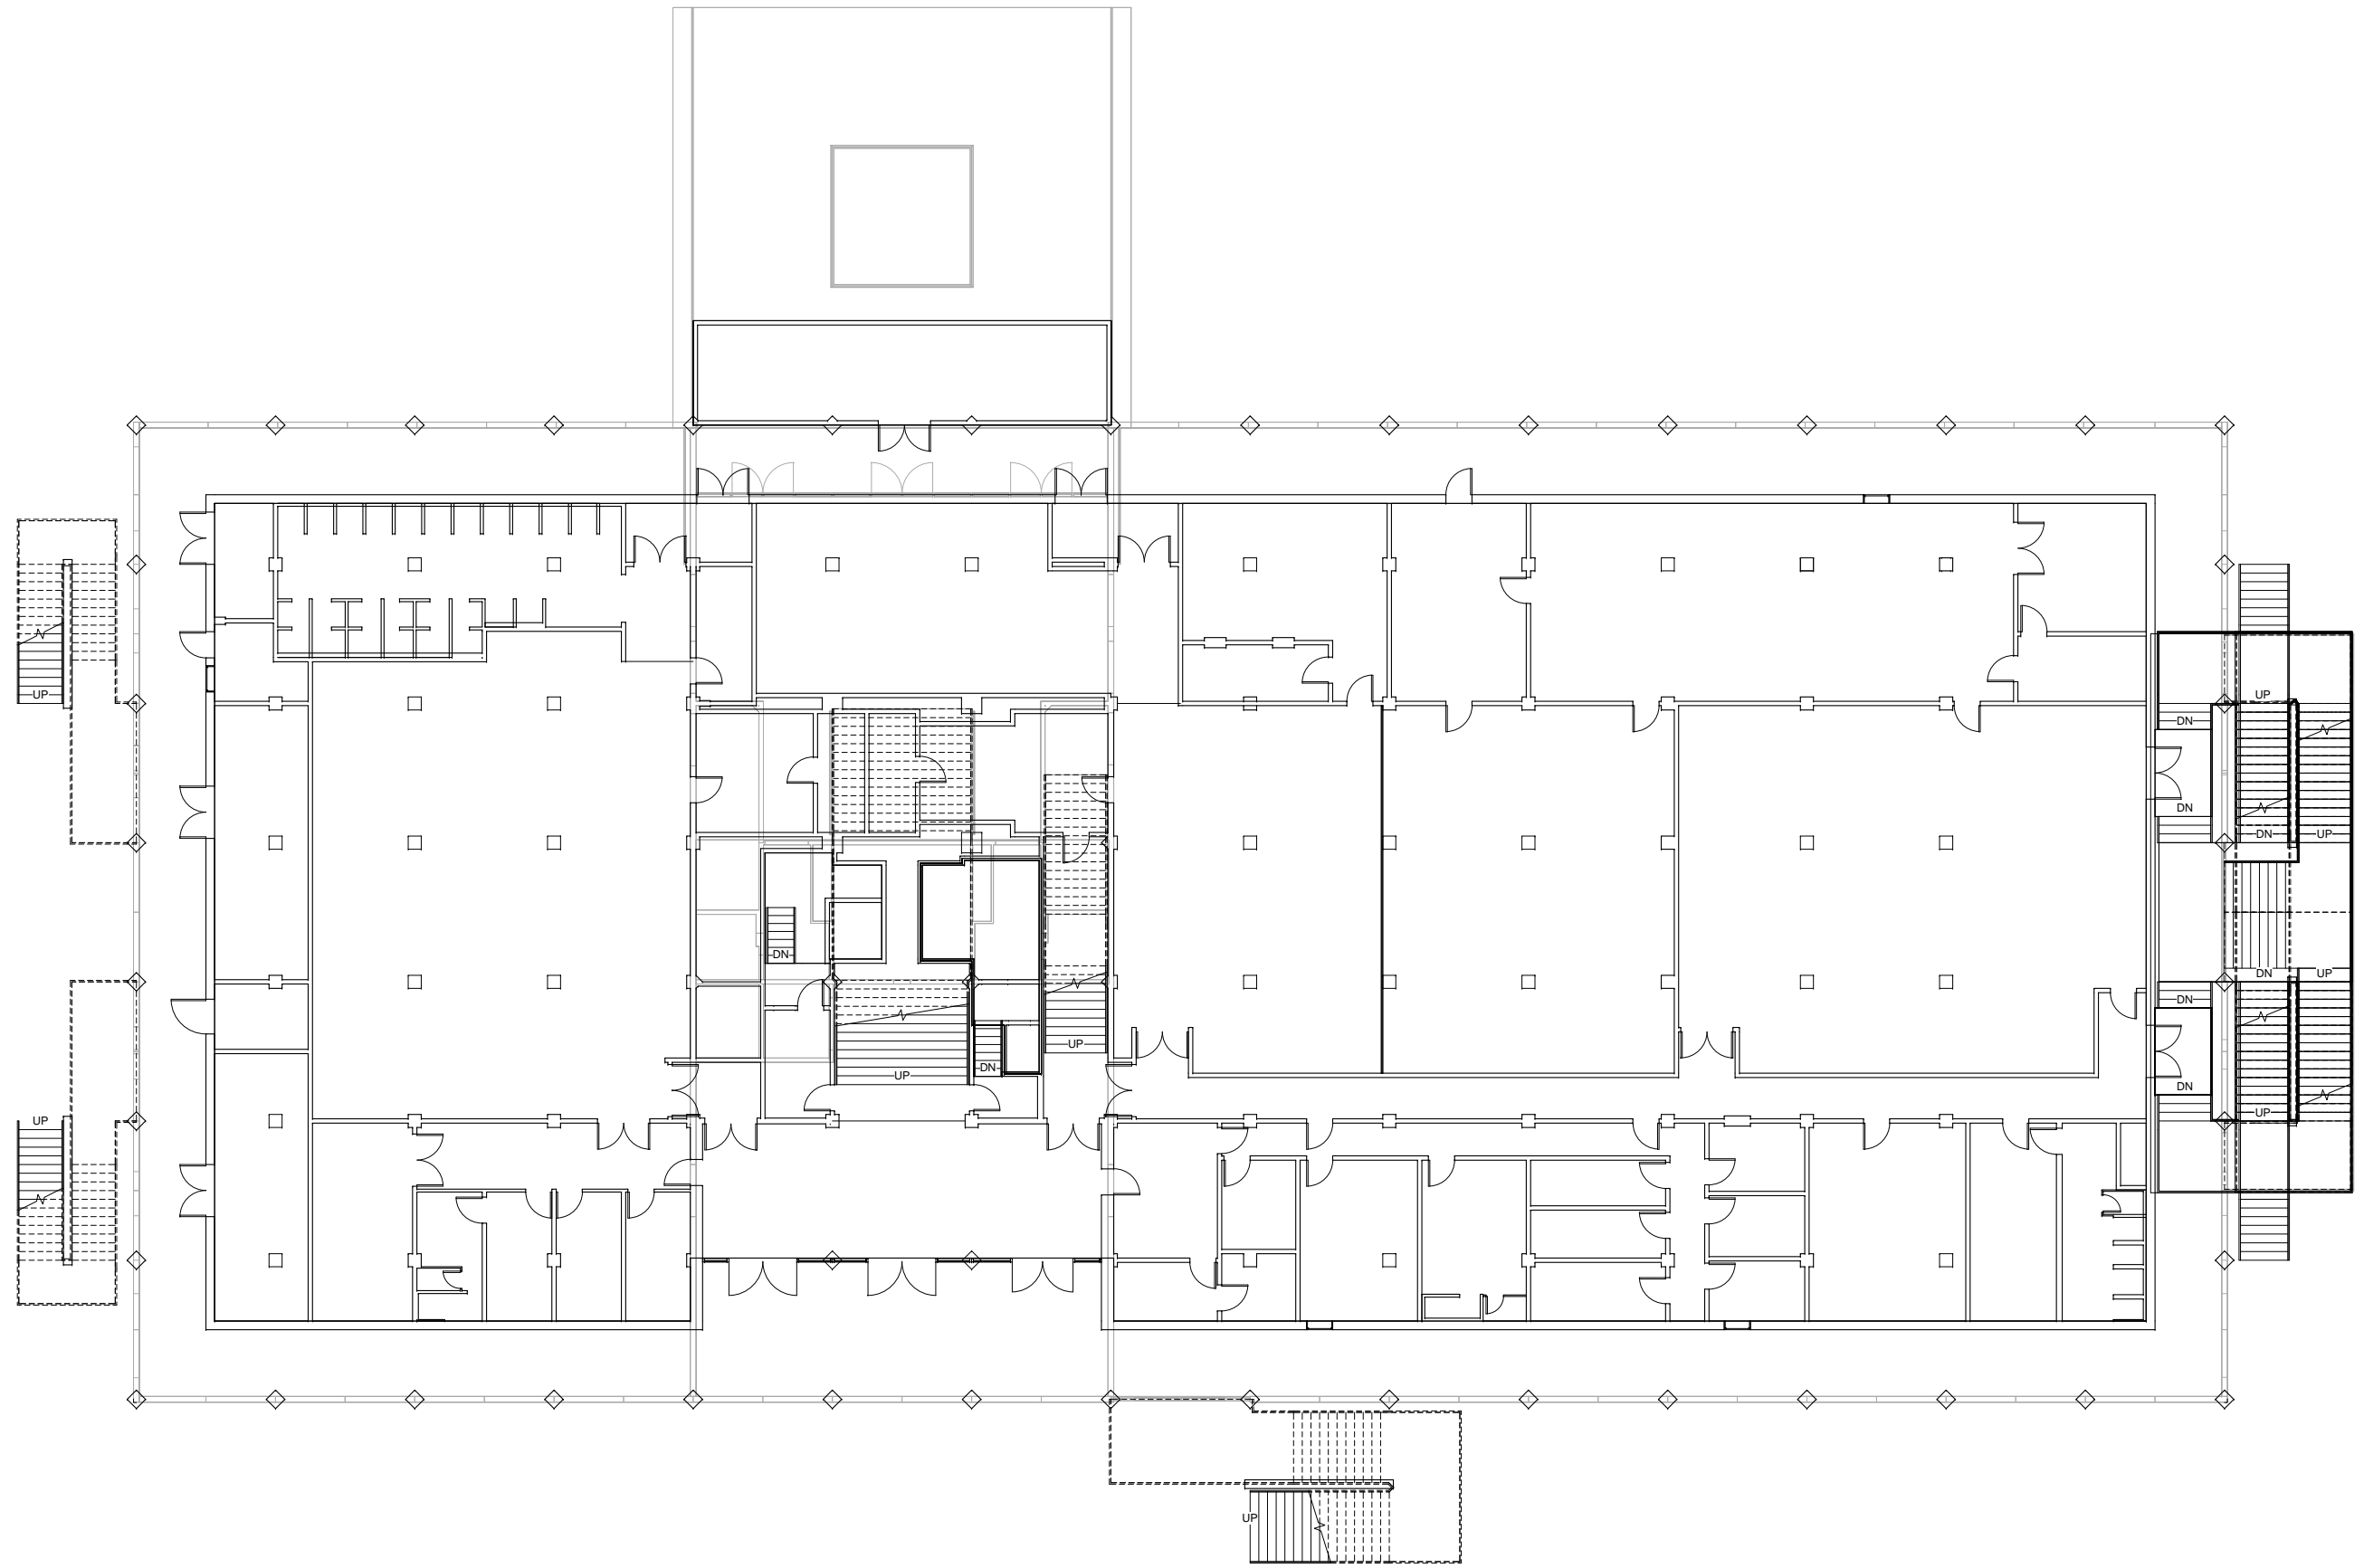

CSM - 1 - ADMINISTRATION

GROUND LEVEL

CSM - 7

Ground Level

1 Ground Level
A001 1/8" = 1'-0"

2 Level 3
A001 1/8" = 1'-0"

1 GROUND FLOOR
A002 1" = 10'-0"

1 FIRST FLOOR
A003 1" = 10'-0"

① Ground Level
1/8" = 1'-0"

Building 9

Ground Level

① Level 1
1/8" = 1'-0"

① Level 2
1/8" = 1'-0"

① Level 3
1/8" = 1'-0"

① Level 1
1/8" = 1'-0"

① Level 2
1/8" = 1'-0"

**Athletic/Physical
Ed Service**

1A

744.11 SF

Shop Service

1B

883.89 SF

① Level 1
1/8" = 1'-0"

1 Level 2
1/8" = 1'-0"