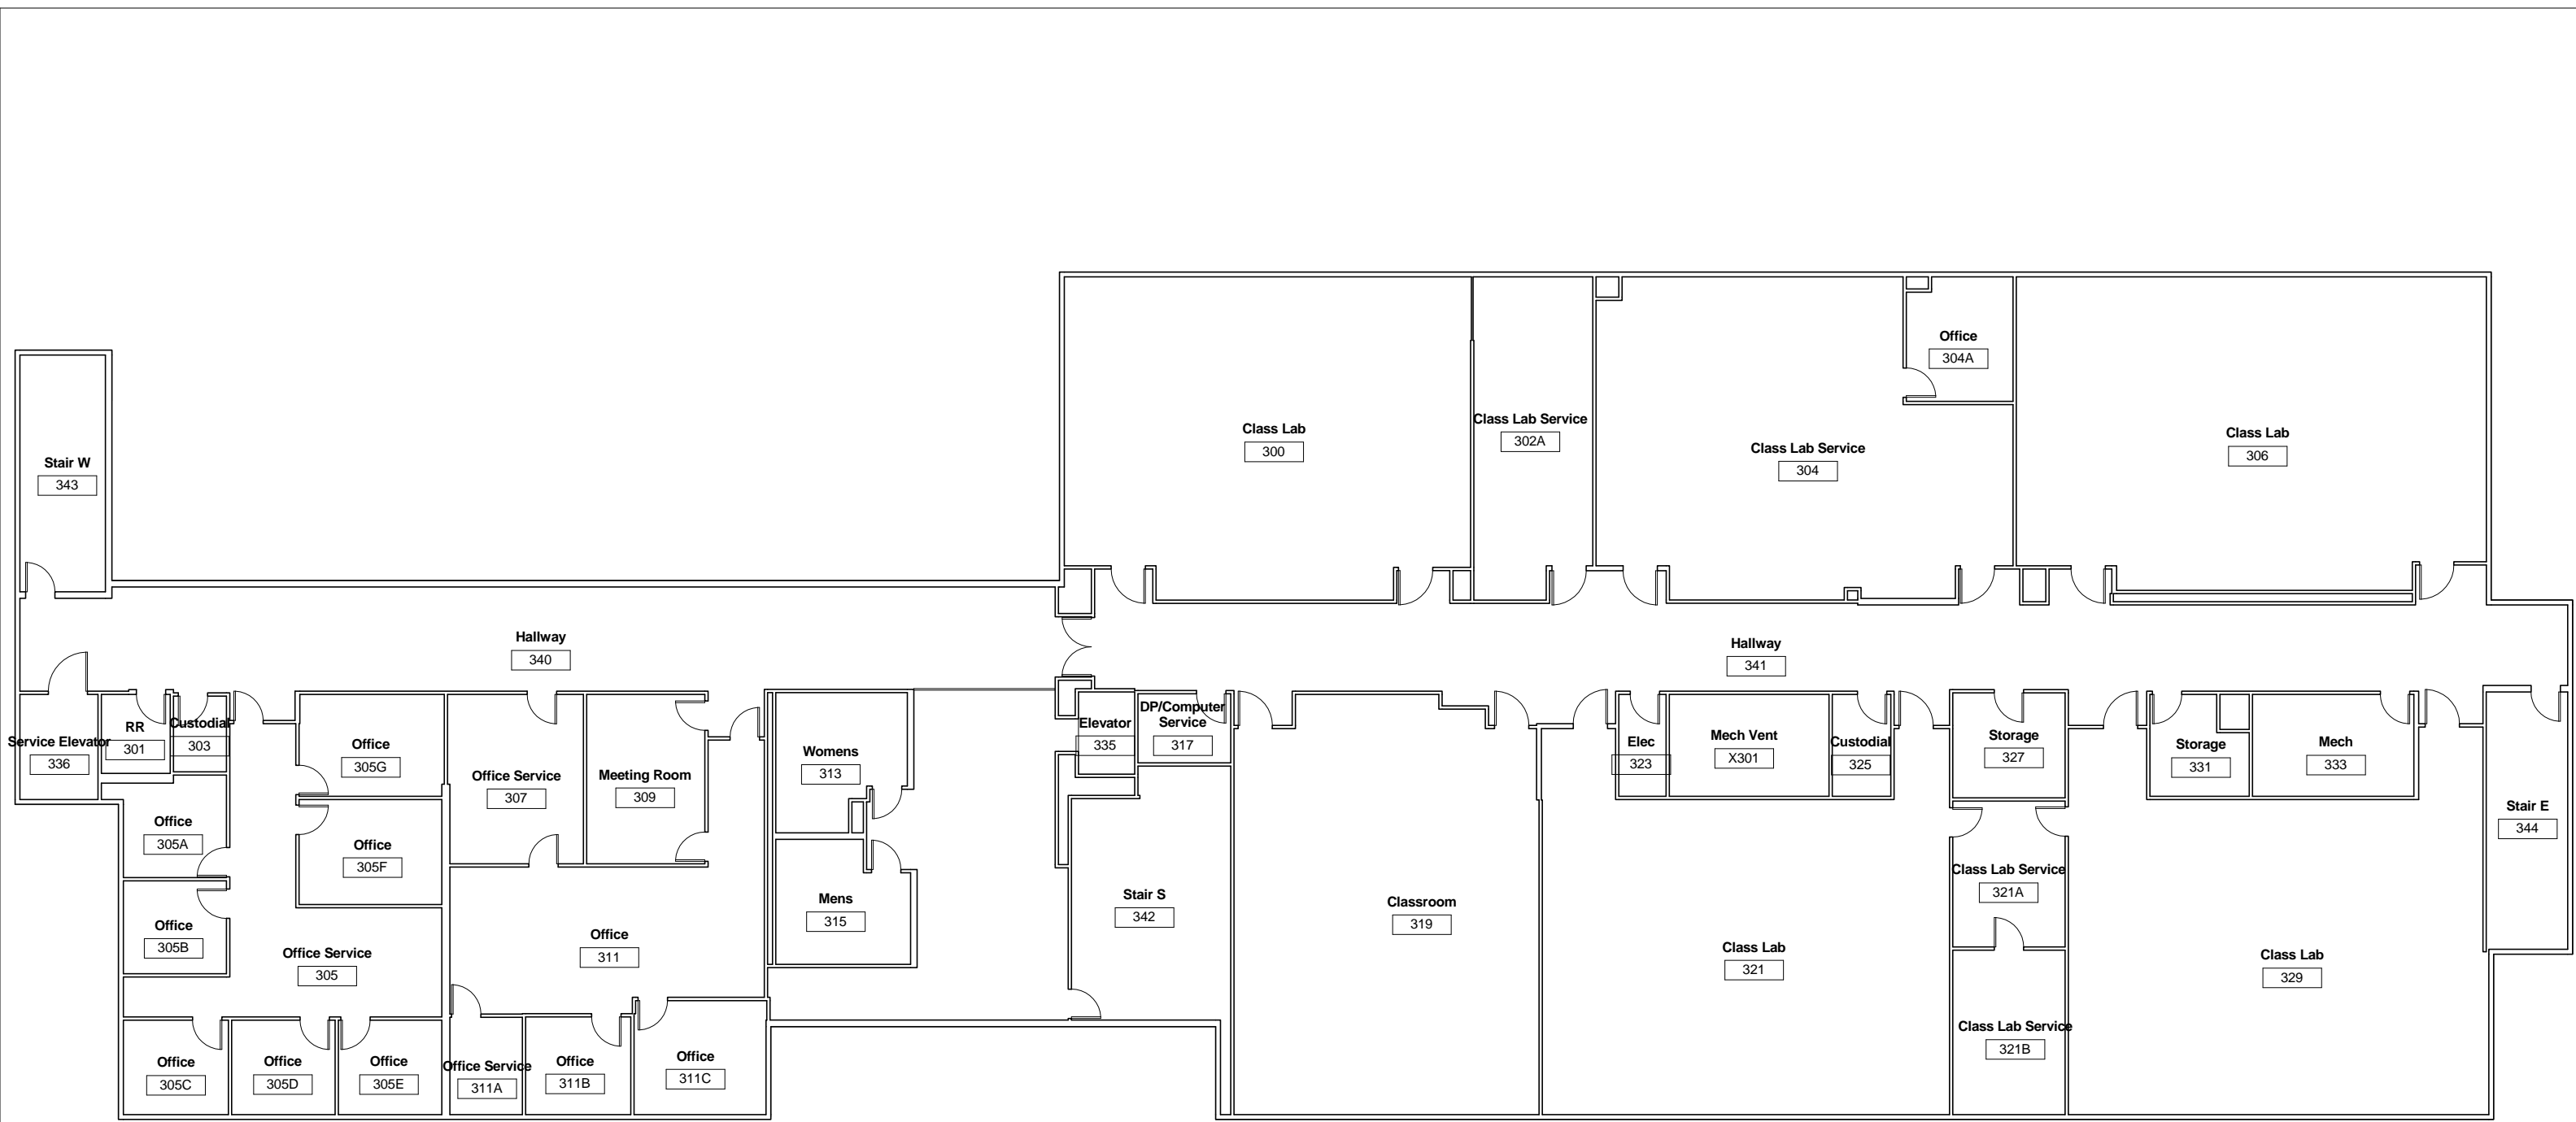

CSM - 1 - ADMINISTRATION

GROUND LEVEL

CSM - 7

Ground Level

1 Ground Level
A001 1/8" = 1'-0"

2 Level 3
A001 1/8" = 1'-0"

1 GROUND FLOOR
A002 1" = 10'-0"

1 FIRST FLOOR
A003 1" = 10'-0"

① Ground Level
1/8" = 1'-0"

Building 9

Ground Level

① Level 1
1/8" = 1'-0"

① Level 2
1/8" = 1'-0"

① Level 3
1/8" = 1'-0"

① Level 1
1/8" = 1'-0"

① Level 2
1/8" = 1'-0"

**Athletic/Physical
Ed Service**

1A

744.11 SF

Shop Service

1B

883.89 SF

① Level 1
1/8" = 1'-0"

1 Level 2
1/8" = 1'-0"

LEVEL 3
CSM Building 36

Level 3
1/8" = 1'-0"

① Level 4
1/8" = 1'-0"

Athletic/Physical
Ed Service

401

Athletic/Physical
Ed Service
1
196.44 SF

① Level 1
1/8" = 1'-0"