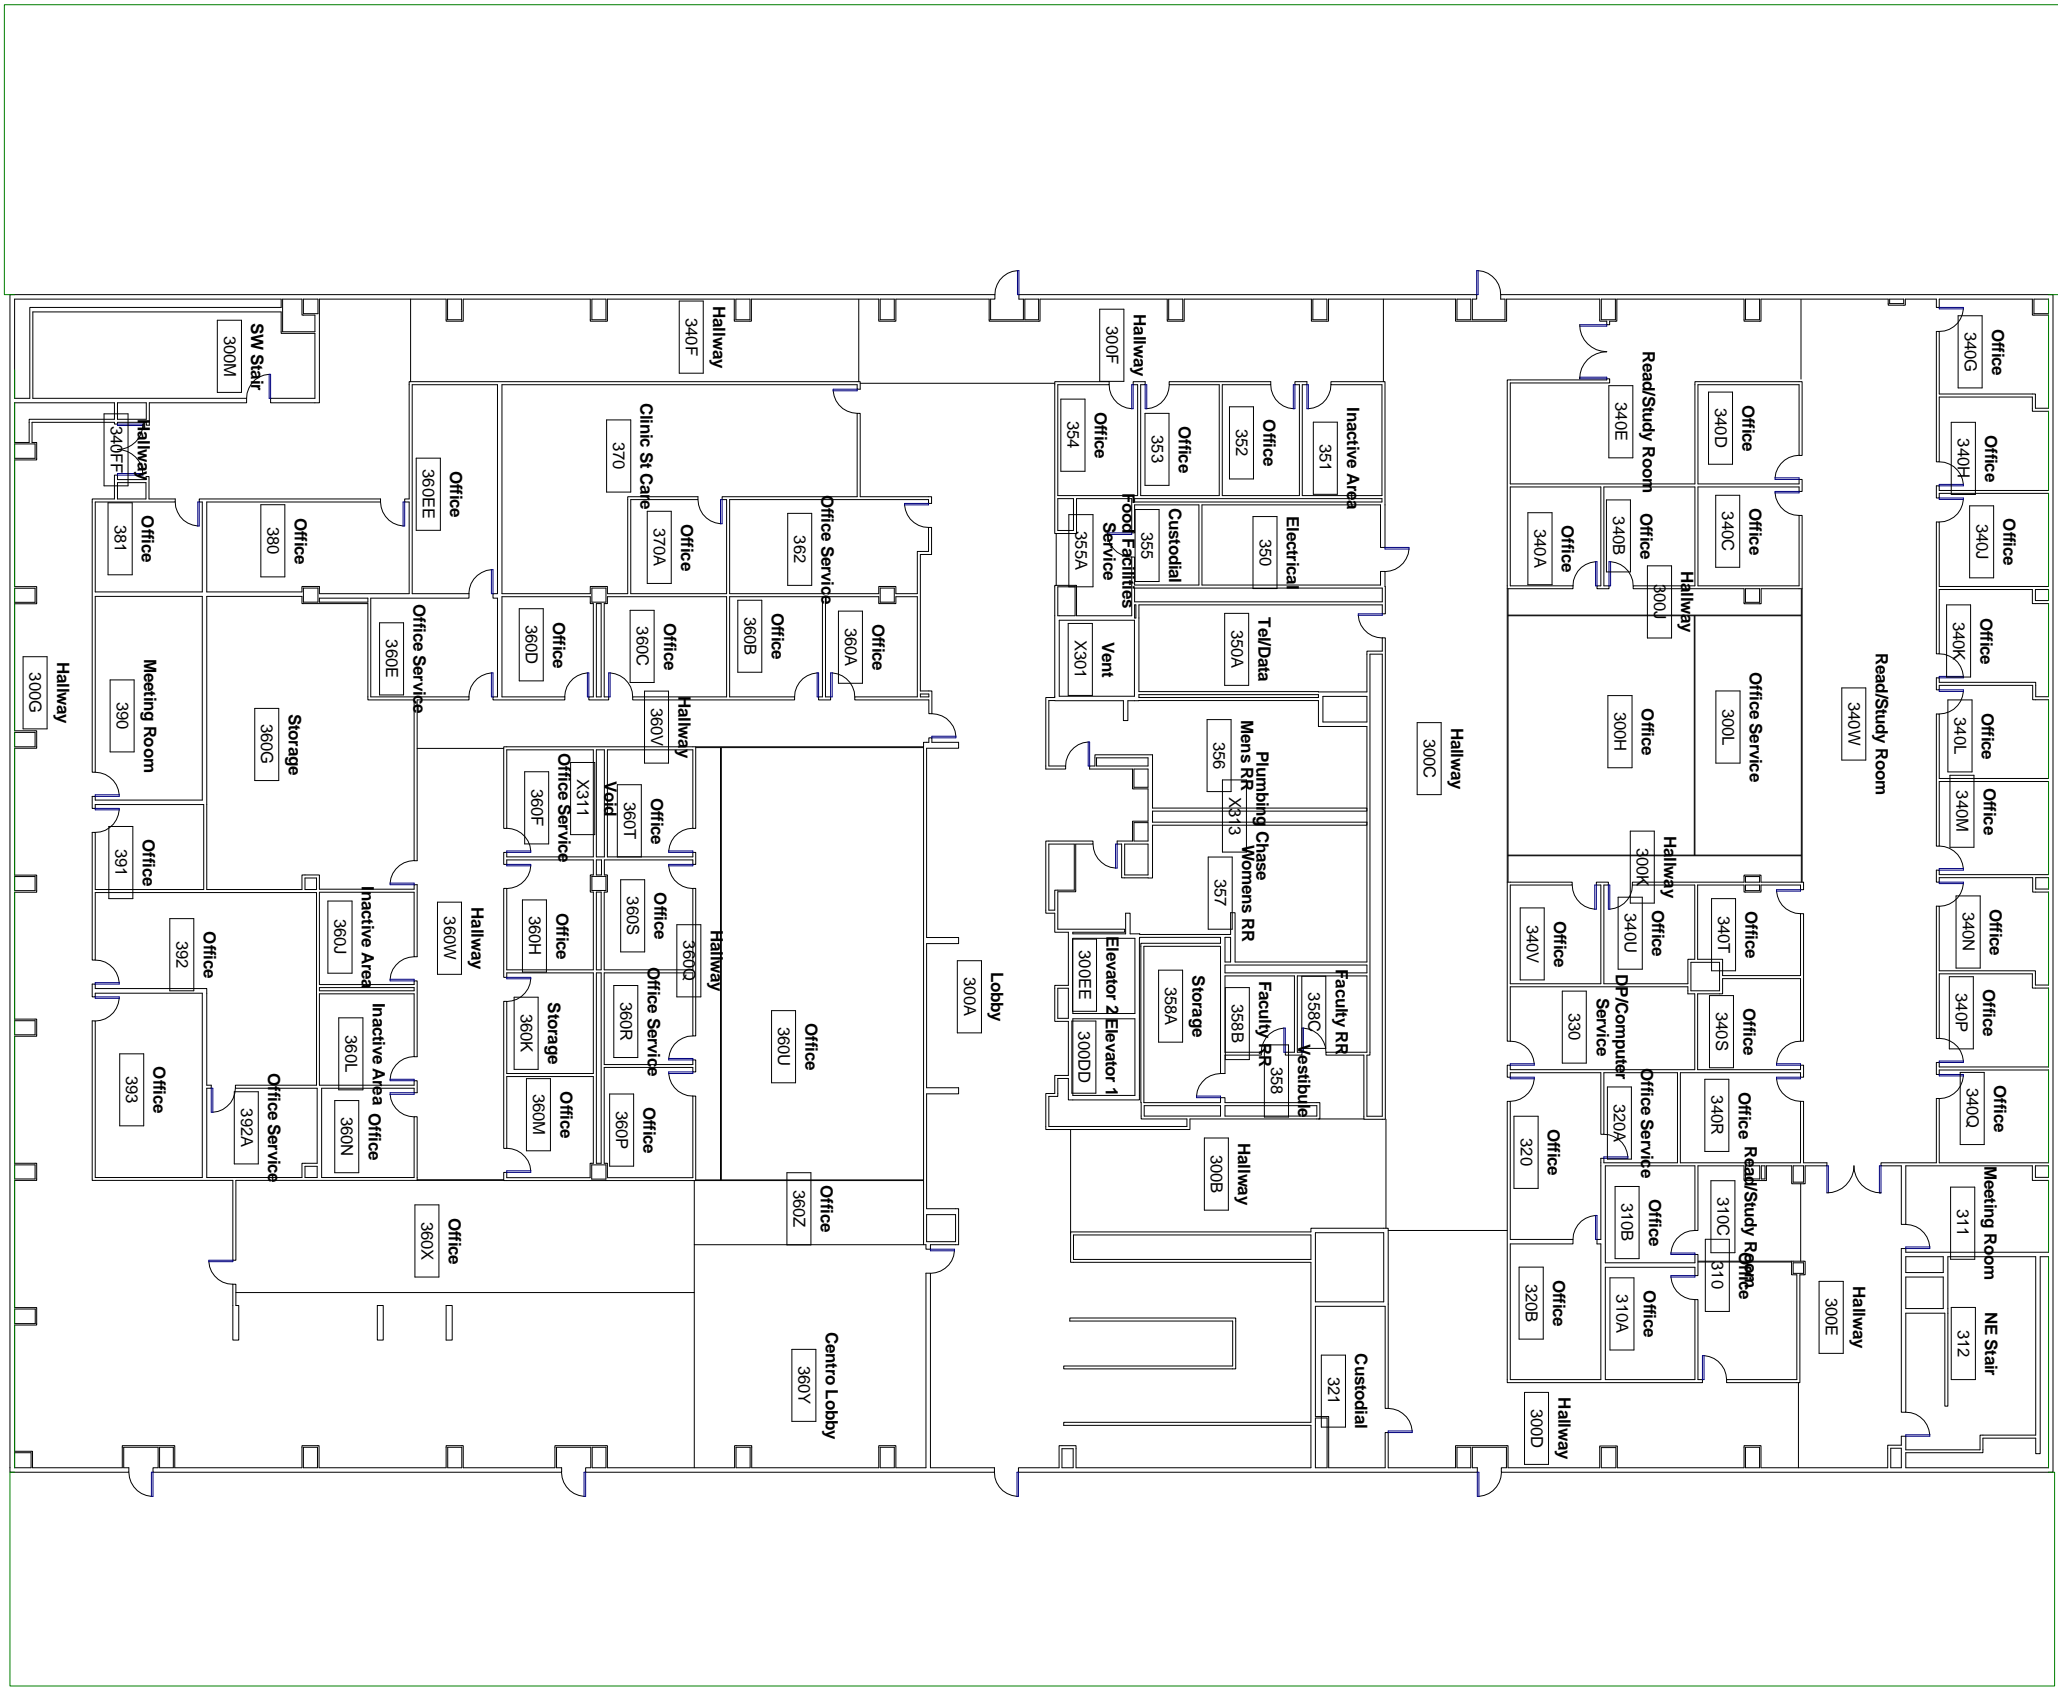

CSM - 1 - ADMINISTRATION

GROUND LEVEL

CSM - 7

Ground Level

1 Ground Level
A001 1/8" = 1'-0"

2 Level 3
A001 1/8" = 1'-0"

1 GROUND FLOOR
A002 1" = 10'-0"

1 FIRST FLOOR
A003 1" = 10'-0"

① Ground Level
1/8" = 1'-0"

Building 9

Ground Level

① Level 1
1/8" = 1'-0"

① Level 2
1/8" = 1'-0"

① Level 3
1/8" = 1'-0"

① Level 1
1/8" = 1'-0"

① Level 2
1/8" = 1'-0"

**Athletic/Physical
Ed Service**

1A

744.11 SF

Shop Service

1B

883.89 SF

① Level 1
1/8" = 1'-0"

1 Level 2
1/8" = 1'-0"