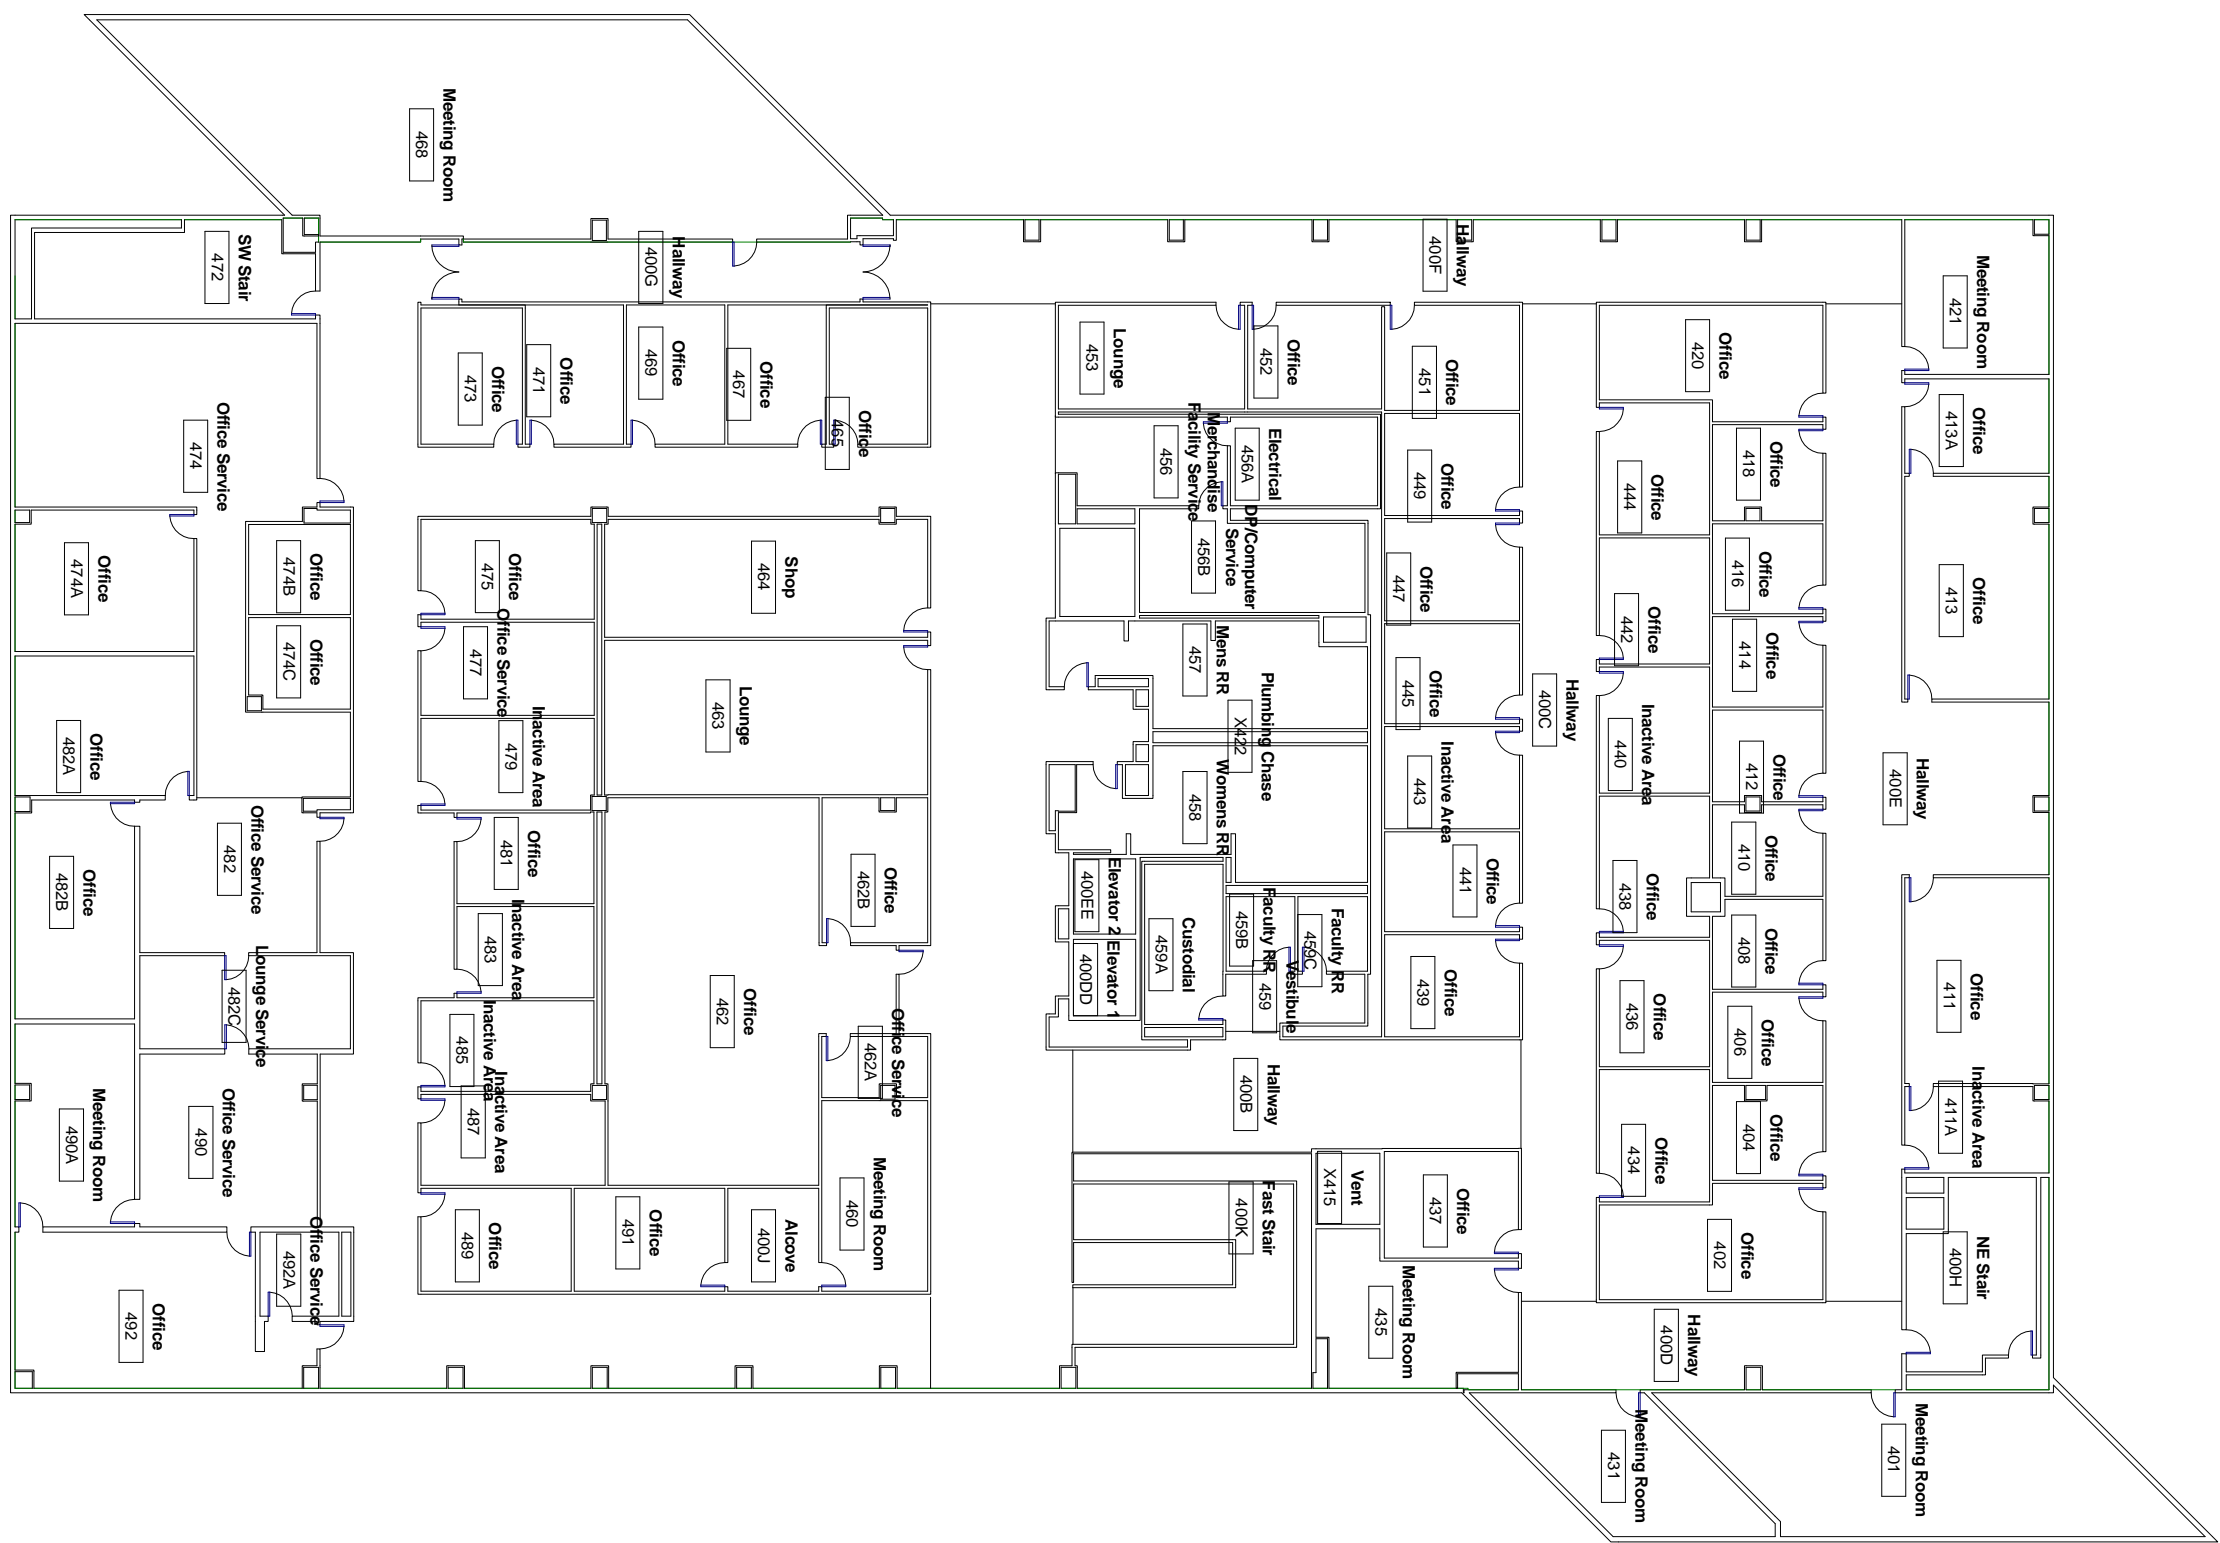

CSM - 1 - ADMINISTRATION

GROUND LEVEL

CSM - 7

Ground Level

1 Ground Level
A001 1/8" = 1'-0"

2 Level 3
A001 1/8" = 1'-0"

1 GROUND FLOOR
A002 1" = 10'-0"

1 FIRST FLOOR
A003 1" = 10'-0"

① Ground Level
1/8" = 1'-0"

Building 9

Ground Level

① Level 1
1/8" = 1'-0"

① Level 2
1/8" = 1'-0"

① Level 3
1/8" = 1'-0"

① Level 1
1/8" = 1'-0"

① Level 2
1/8" = 1'-0"

**Athletic/Physical
Ed Service**

1A

744.11 SF

Shop Service

1B

883.89 SF

① Level 1
1/8" = 1'-0"

1 Level 2
1/8" = 1'-0"