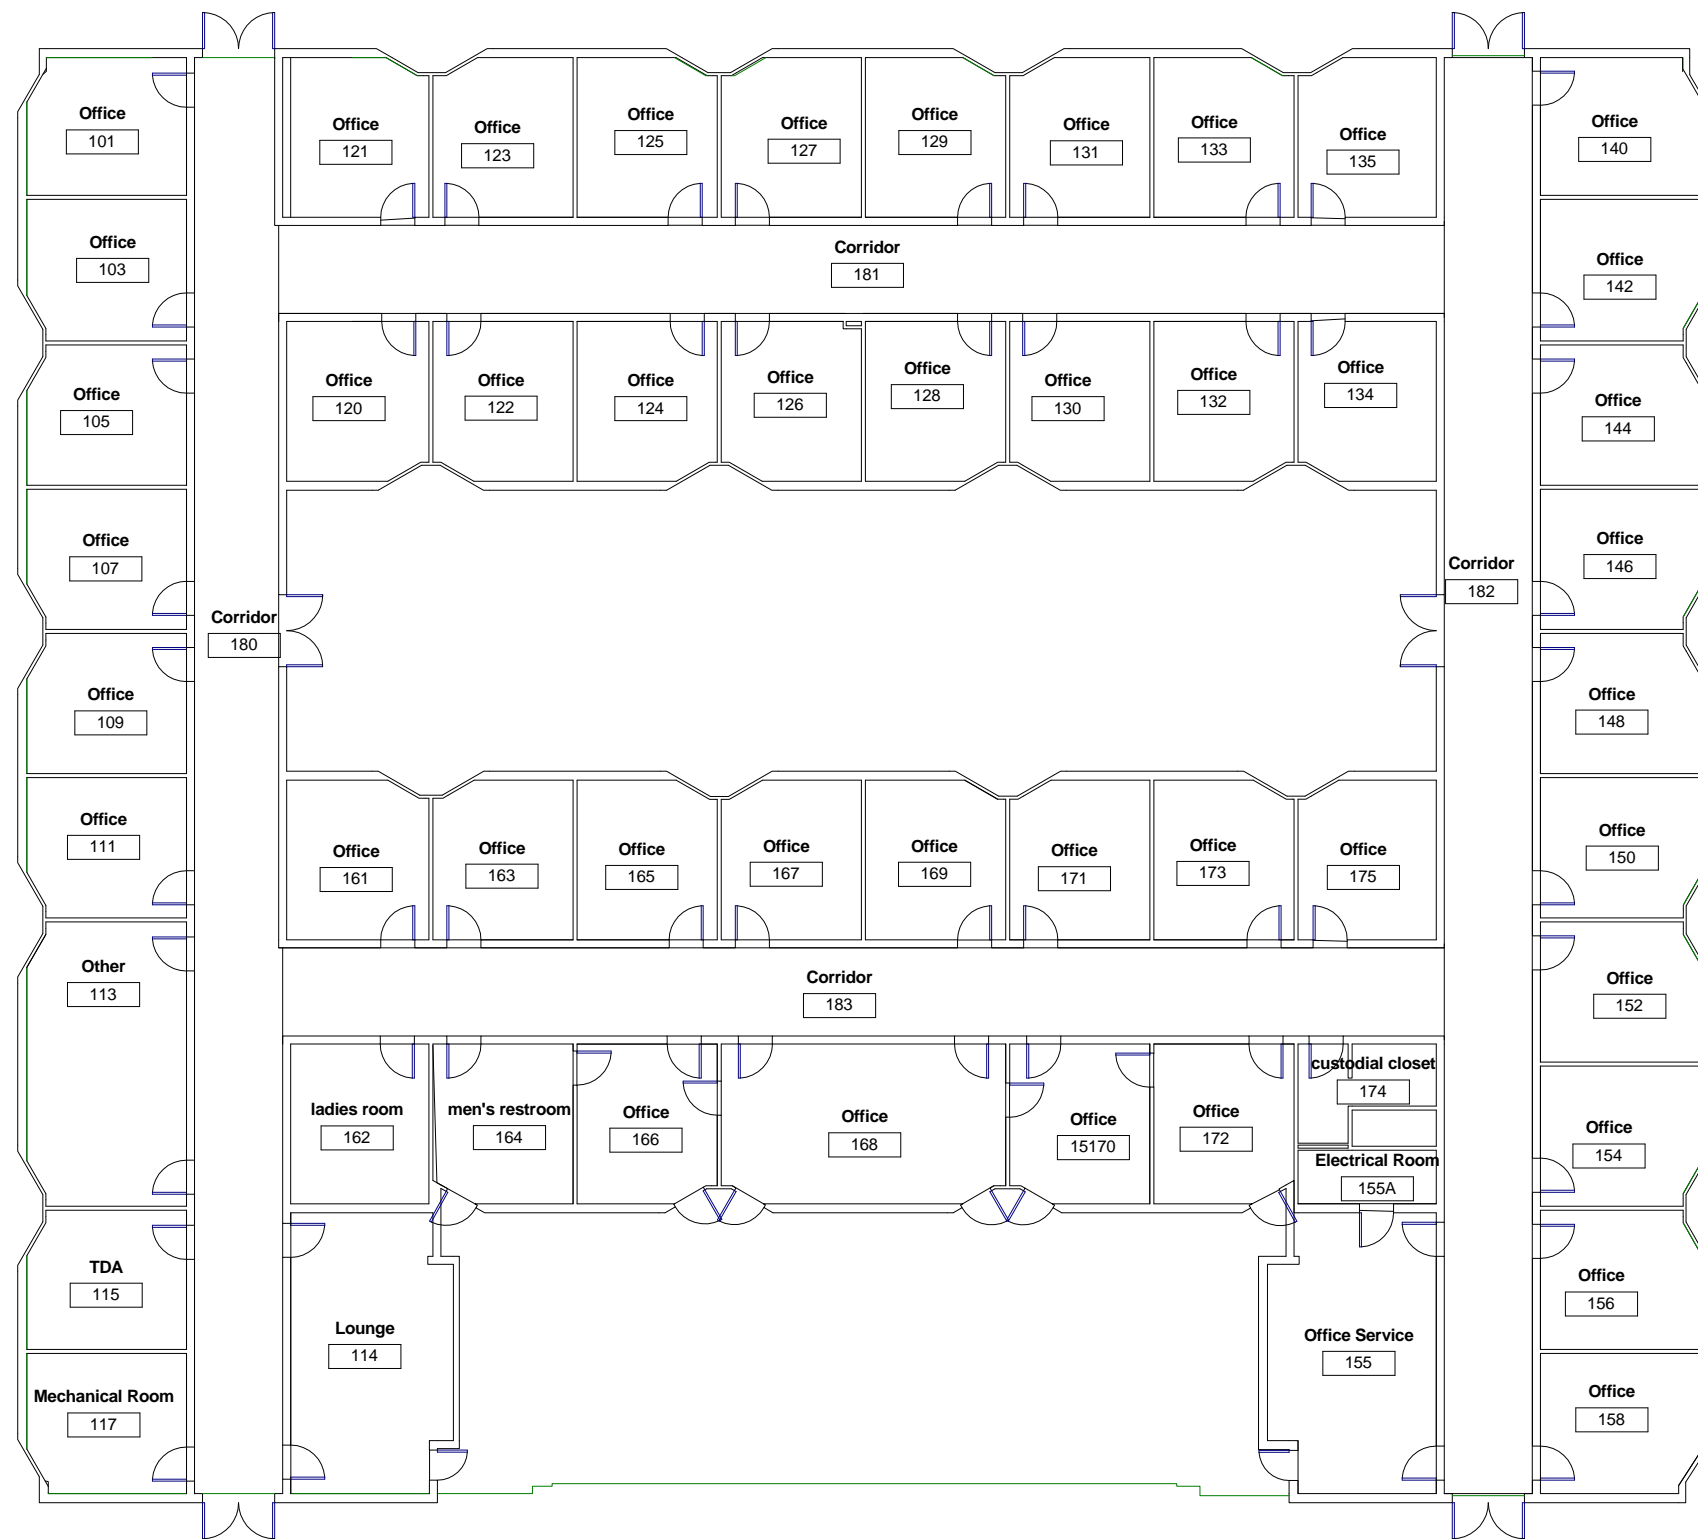

CSM - 1 - ADMINISTRATION

GROUND LEVEL

CSM - 7

Ground Level

1 Ground Level
A001 1/8" = 1'-0"

2 Level 3
A001 1/8" = 1'-0"

1 GROUND FLOOR
A002 1" = 10'-0"

1 FIRST FLOOR
A003 1" = 10'-0"

① Ground Level
1/8" = 1'-0"

Building 9

Ground Level

① Level 1
1/8" = 1'-0"

① Level 2
1/8" = 1'-0"

① Level 3
1/8" = 1'-0"

① Level 1
1/8" = 1'-0"

① Level 2
1/8" = 1'-0"

**Athletic/Physical
Ed Service**

1A

744.11 SF

Shop Service

1B

883.89 SF

① Level 1
1/8" = 1'-0"

1 Level 2
1/8" = 1'-0"