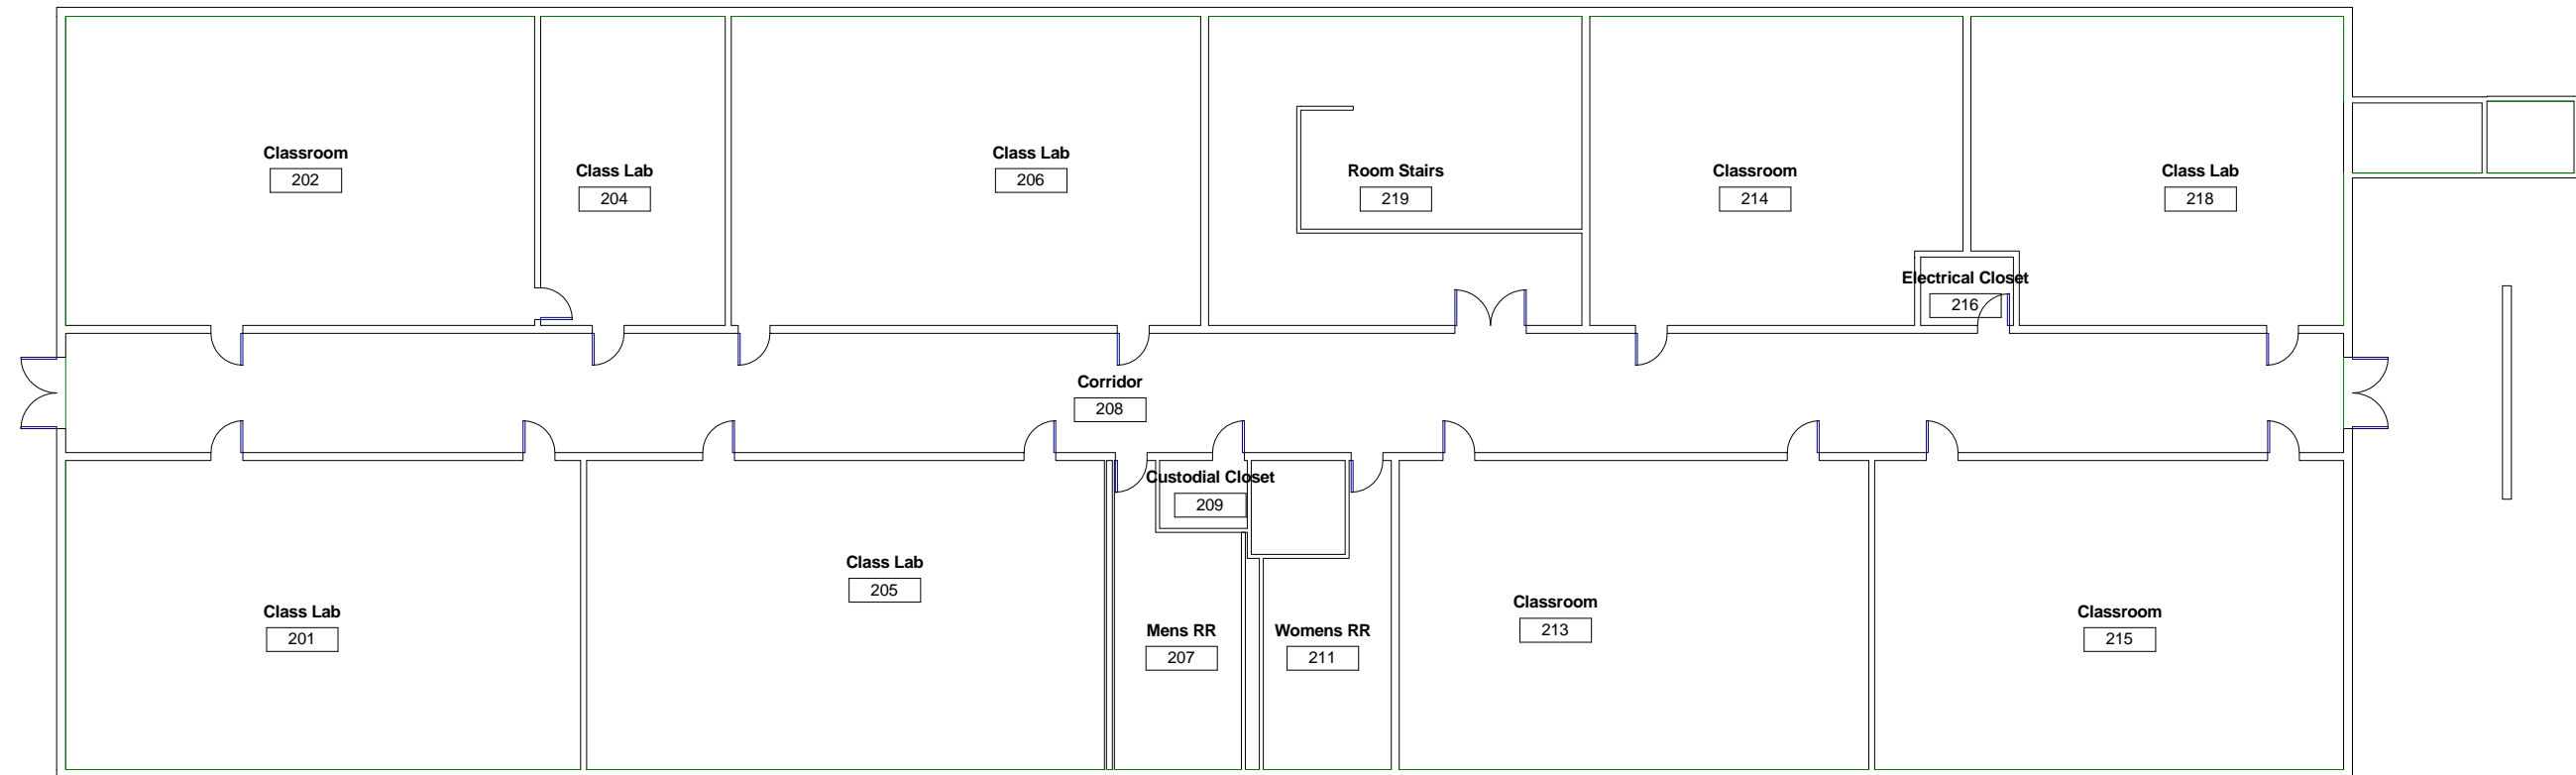

CSM - 1 - ADMINISTRATION

GROUND LEVEL

CSM - 7

Ground Level

1 Ground Level
A001 1/8" = 1'-0"

2 Level 3
A001 1/8" = 1'-0"

1 GROUND FLOOR
A002 1" = 10'-0"

1 FIRST FLOOR
A003 1" = 10'-0"

① Ground Level
1/8" = 1'-0"

Building 9

Ground Level

① Level 1
1/8" = 1'-0"

① Level 2
1/8" = 1'-0"

① Level 3
1/8" = 1'-0"

① Level 1
1/8" = 1'-0"

① Level 2
1/8" = 1'-0"

**Athletic/Physical
Ed Service**

1A

744.11 SF

Shop Service

1B

883.89 SF

① Level 1
1/8" = 1'-0"

1 Level 2
1/8" = 1'-0"

LEVEL 3
CSM Building 36

Level 3
1/8" = 1'-0"

① Level 4
1/8" = 1'-0"

Athletic/Physical
Ed Service

401

Athletic/Physical
Ed Service
1
196.44 SF

① Level 1
1/8" = 1'-0"