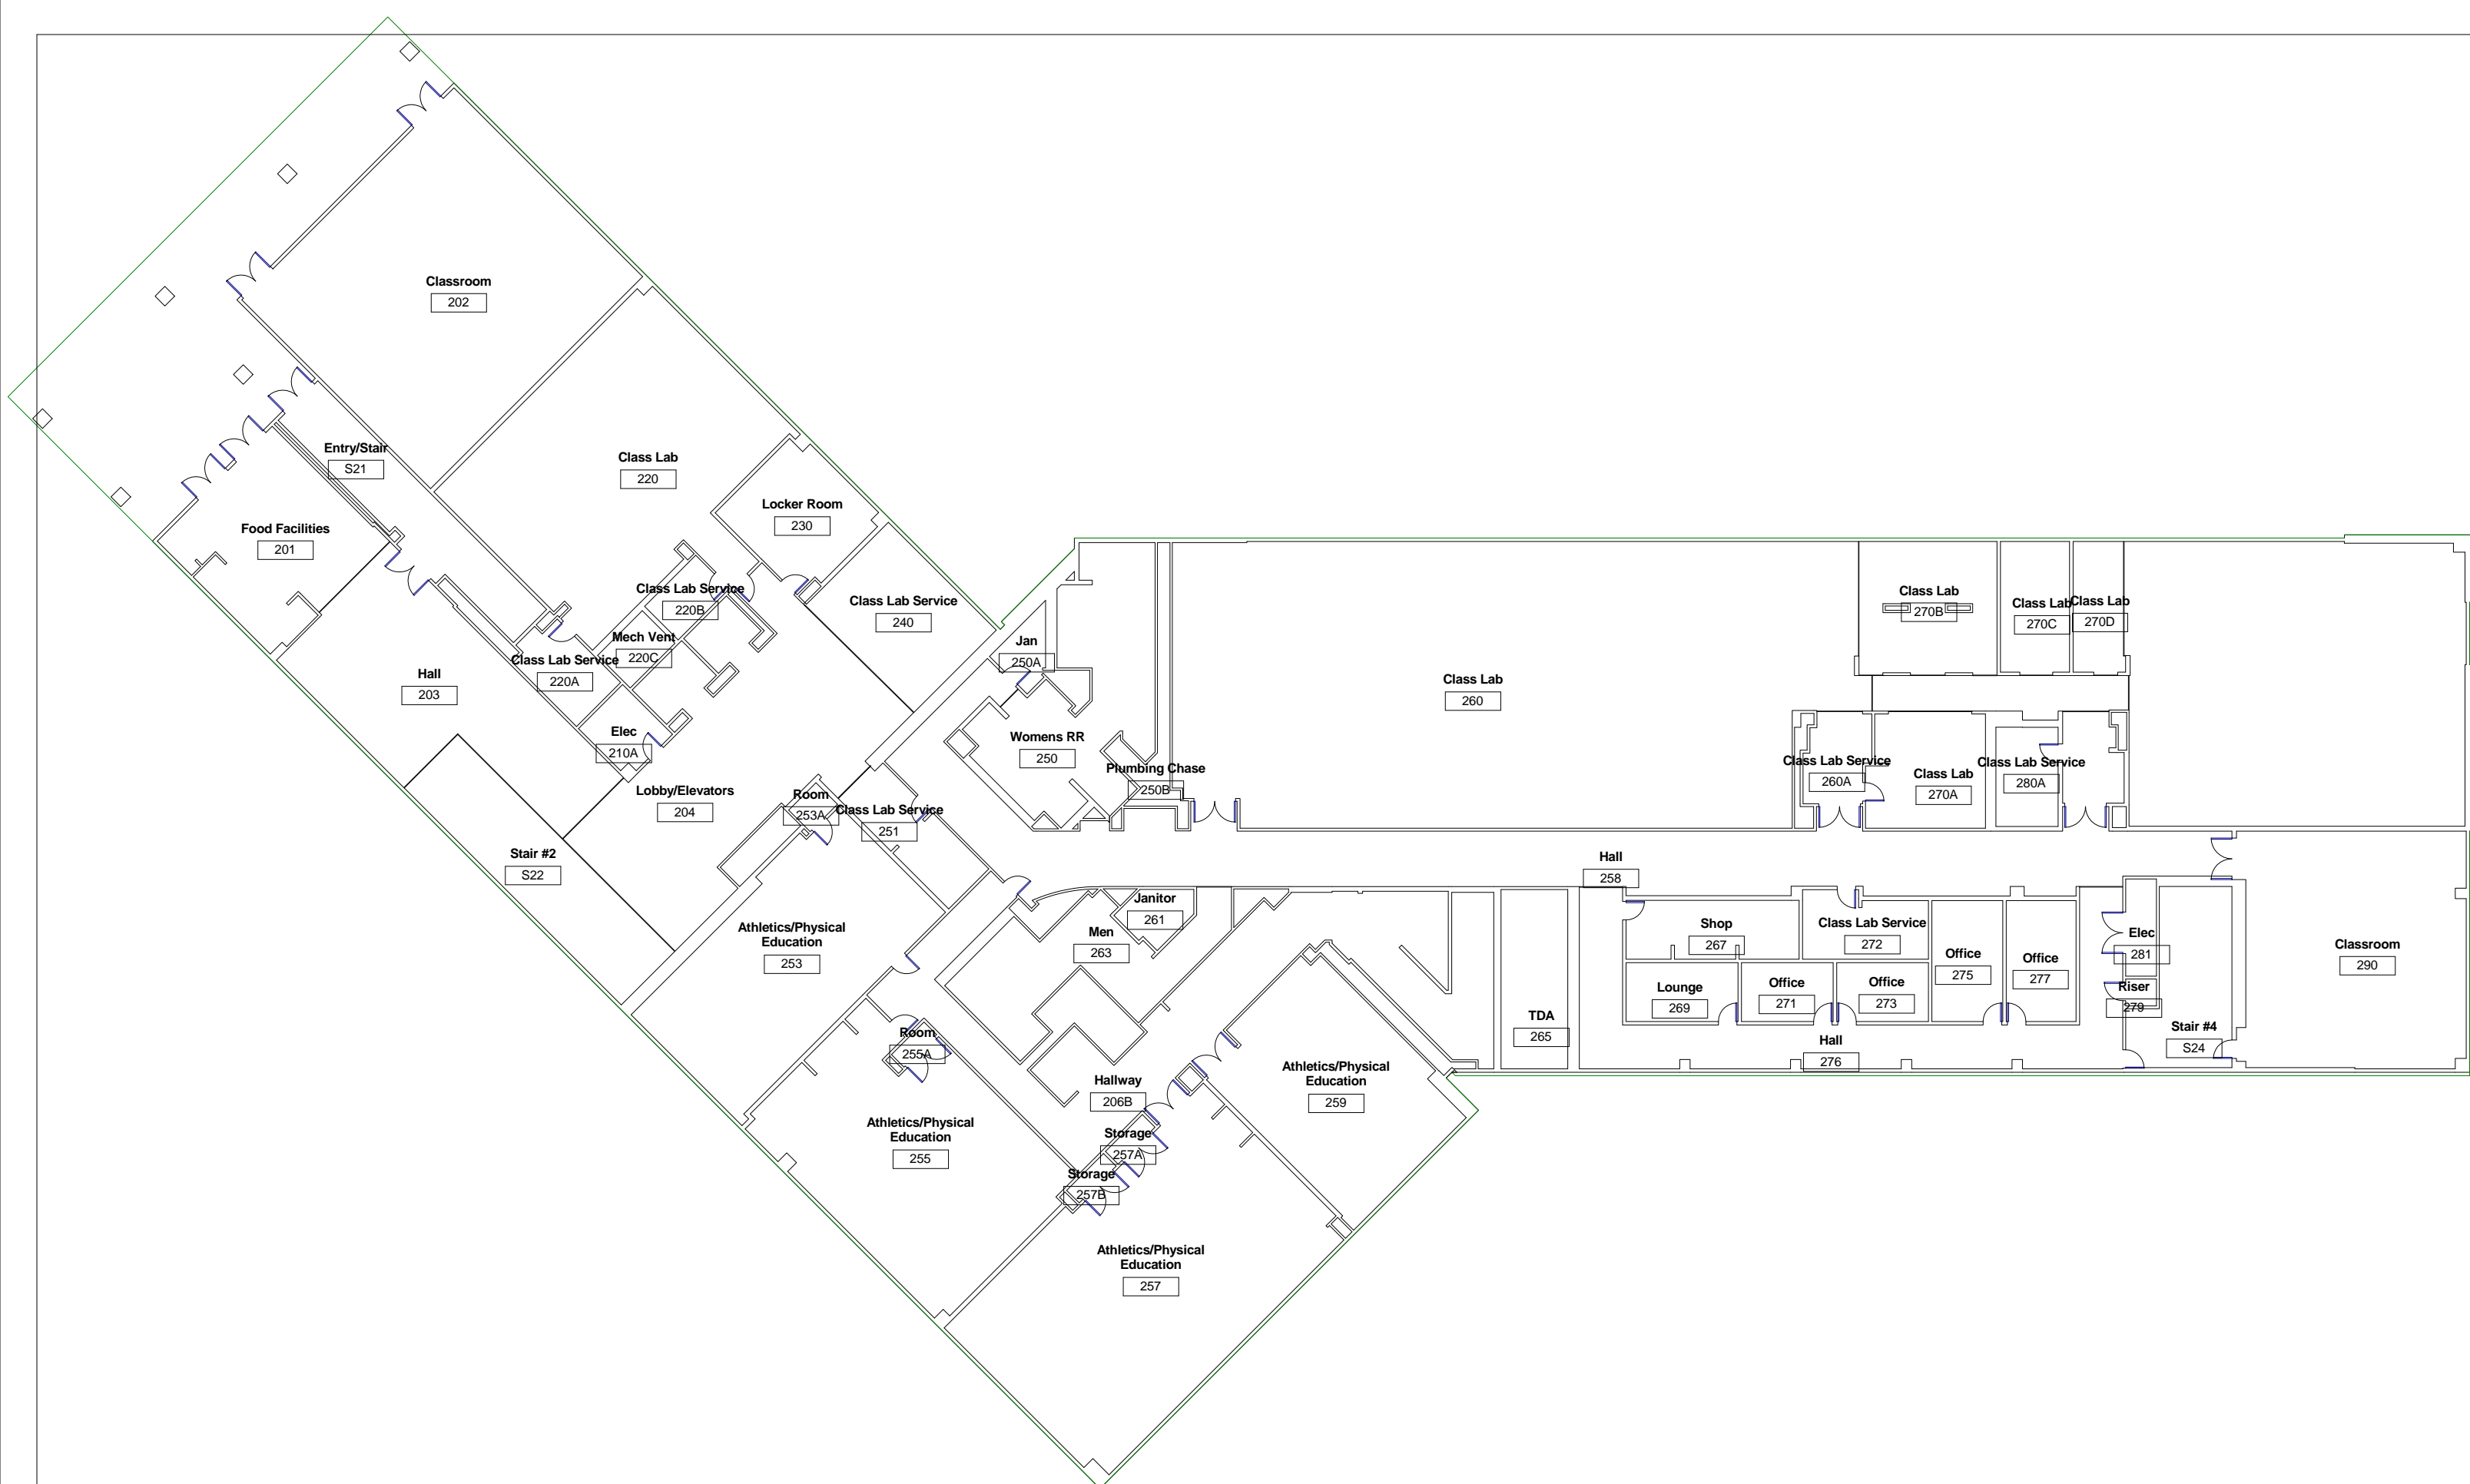

CSM - 1 - ADMINISTRATION

GROUND LEVEL

CSM - 7

Ground Level

1 Ground Level
A001 1/8" = 1'-0"

2 Level 3
A001 1/8" = 1'-0"

1 GROUND FLOOR
A002 1" = 10'-0"

1 FIRST FLOOR
A003 1" = 10'-0"

① Ground Level
1/8" = 1'-0"

Building 9

Ground Level

① Level 1
1/8" = 1'-0"

① Level 2
1/8" = 1'-0"

① Level 3
1/8" = 1'-0"

① Level 1
1/8" = 1'-0"

① Level 2
1/8" = 1'-0"

**Athletic/Physical
Ed Service**

1A

744.11 SF

Shop Service

1B

883.89 SF

① Level 1
1/8" = 1'-0"

1 Level 2
1/8" = 1'-0"