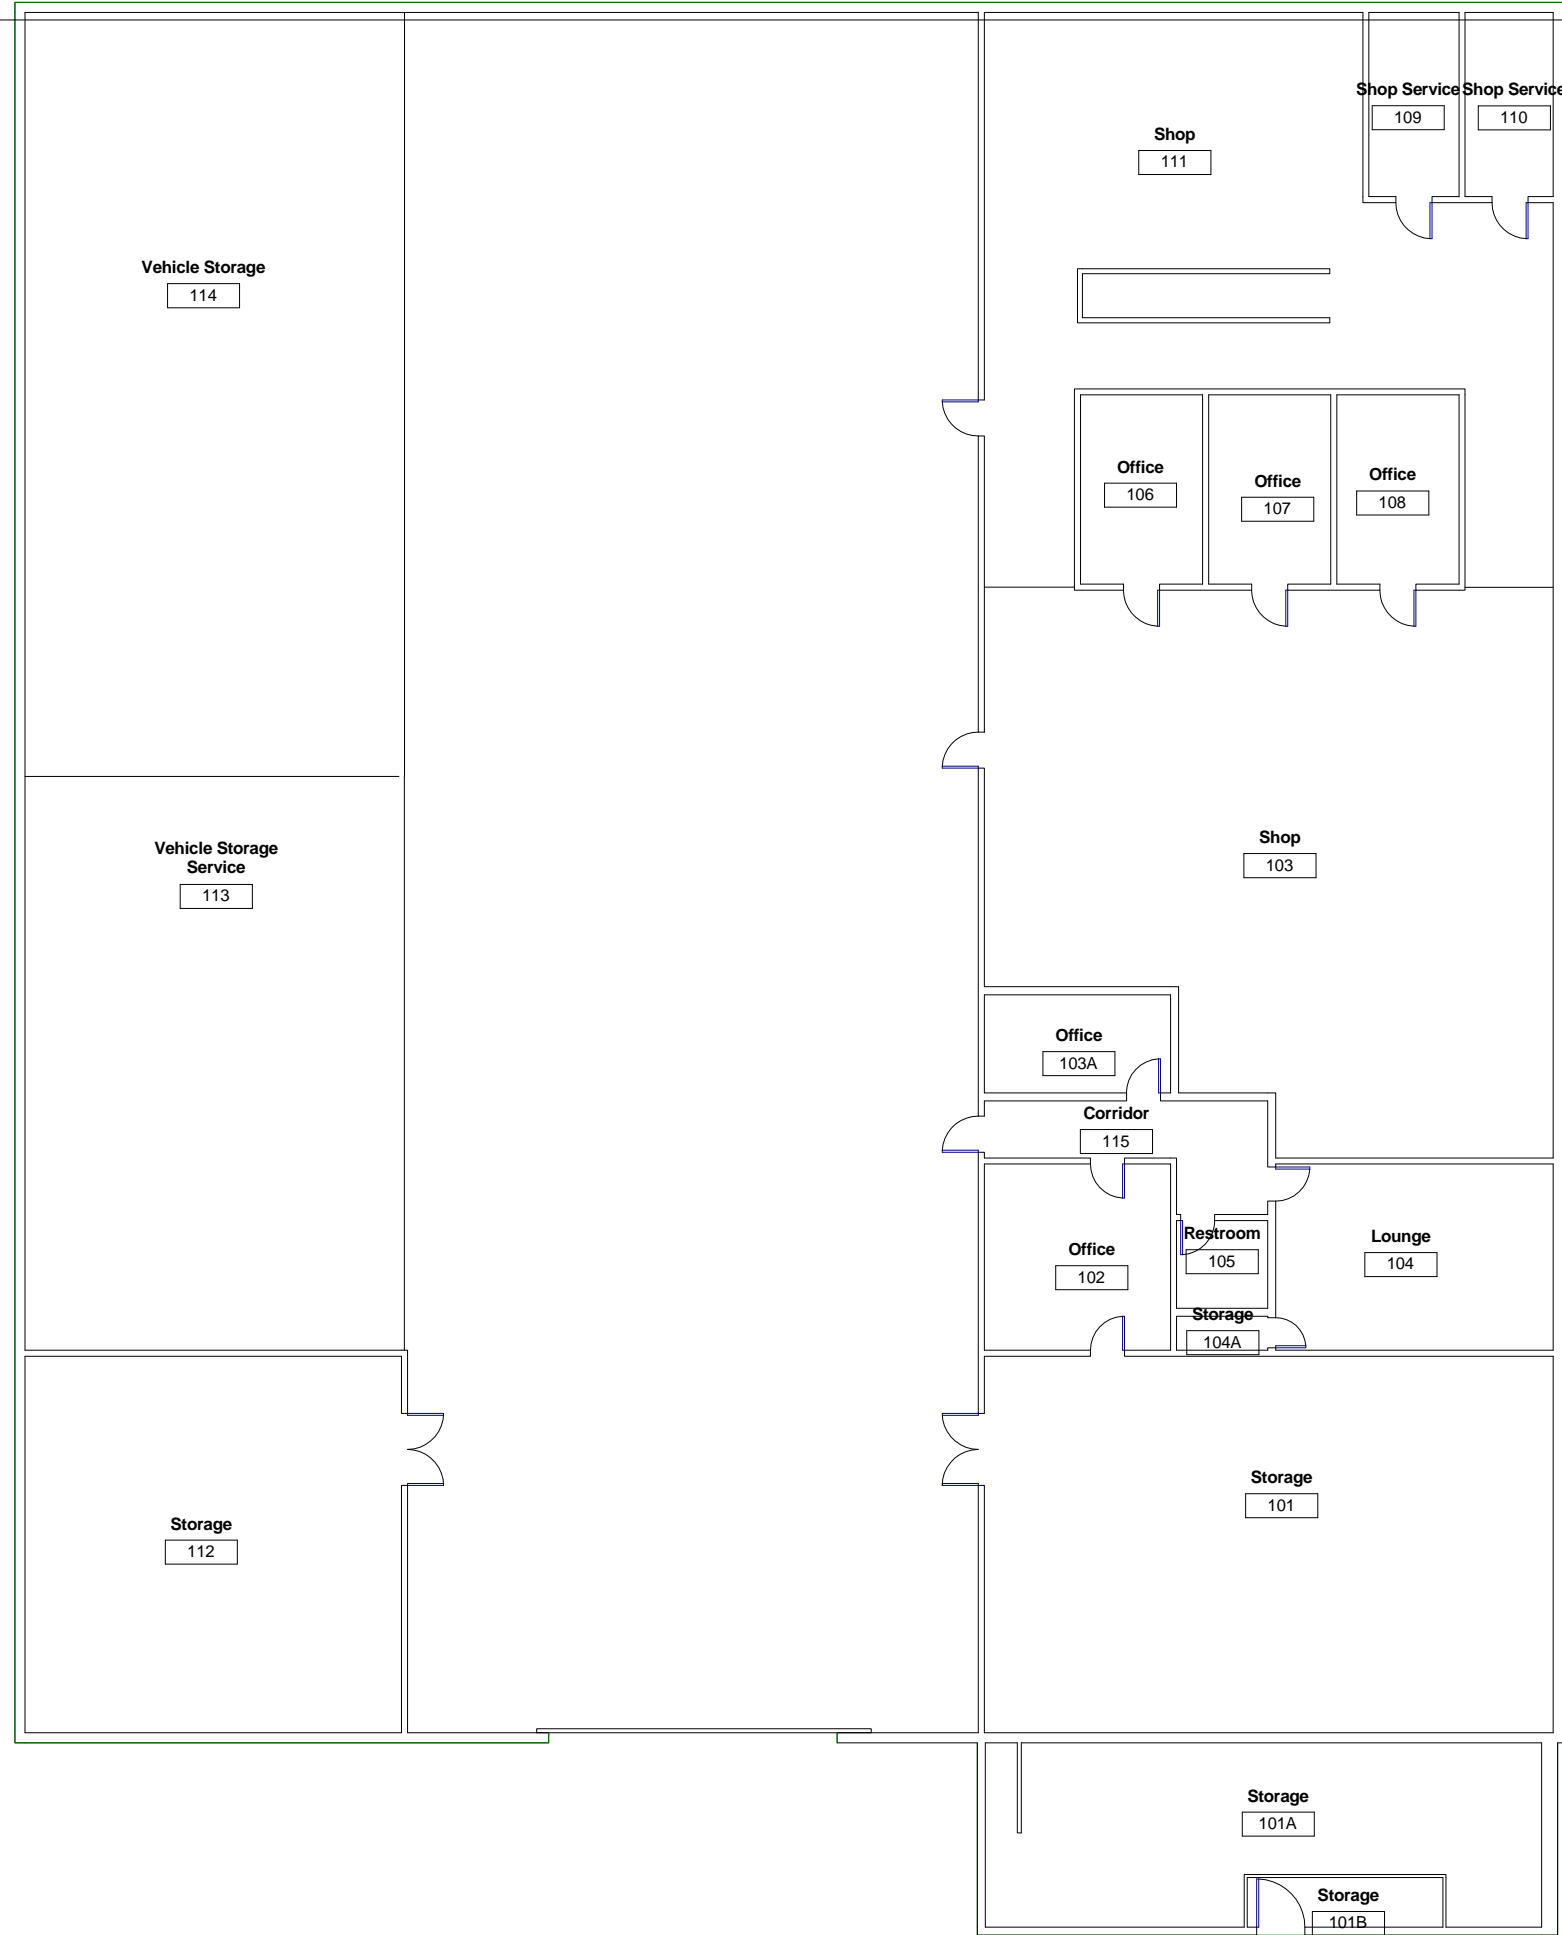

CSM - 1 - ADMINISTRATION

GROUND LEVEL

CSM - 7

Ground Level

1 Ground Level
A001 1/8" = 1'-0"

2 Level 3
A001 1/8" = 1'-0"

1 GROUND FLOOR
A002 1" = 10'-0"

1 FIRST FLOOR
A003 1" = 10'-0"

① Ground Level
1/8" = 1'-0"

Building 9

Ground Level

① Level 1
1/8" = 1'-0"

① Level 2
1/8" = 1'-0"

① Level 3
1/8" = 1'-0"

① Level 1
1/8" = 1'-0"

① Level 2
1/8" = 1'-0"

**Athletic/Physical
Ed Service**

1A

744.11 SF

Shop Service

1B

883.89 SF

① Level 1
1/8" = 1'-0"

1 Level 2
1/8" = 1'-0"