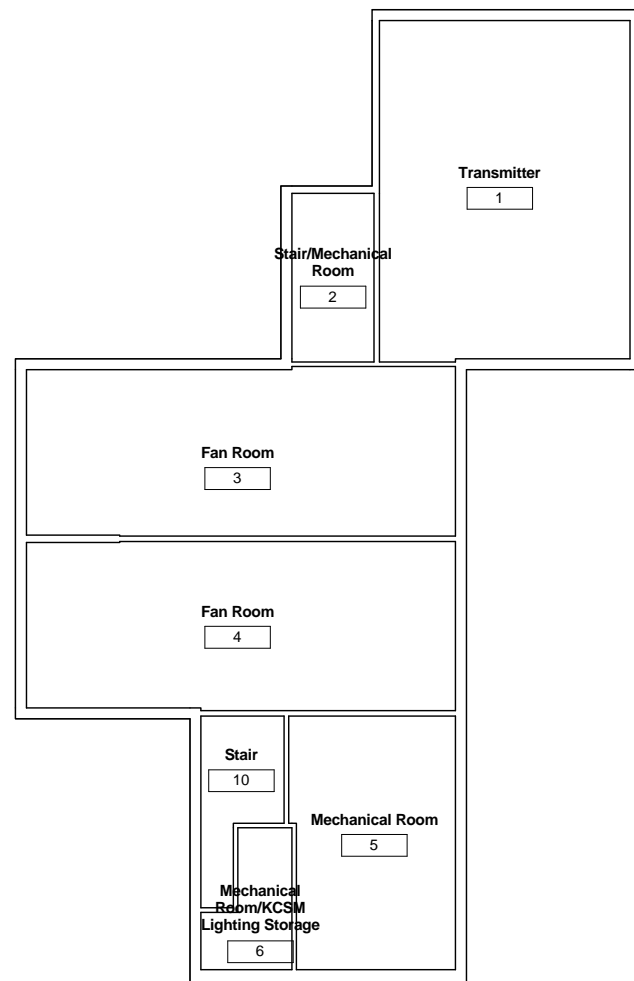

CSM - 1 - ADMINISTRATION

GROUND LEVEL

CSM - 7

Ground Level

1 Ground Level
A001 1/8" = 1'-0"

2 Level 3
A001 1/8" = 1'-0"

1 GROUND FLOOR
A002 1" = 10'-0"

1 FIRST FLOOR
A003 1" = 10'-0"

① Ground Level
1/8" = 1'-0"

Building 9

Ground Level

① Level 1
1/8" = 1'-0"

① Level 2
1/8" = 1'-0"

① Level 3
1/8" = 1'-0"

① Level 1
1/8" = 1'-0"

① Level 2
1/8" = 1'-0"

**Athletic/Physical
Ed Service**

1A

744.11 SF

Shop Service

1B

883.89 SF

① Level 1
1/8" = 1'-0"

1 Level 2
1/8" = 1'-0"