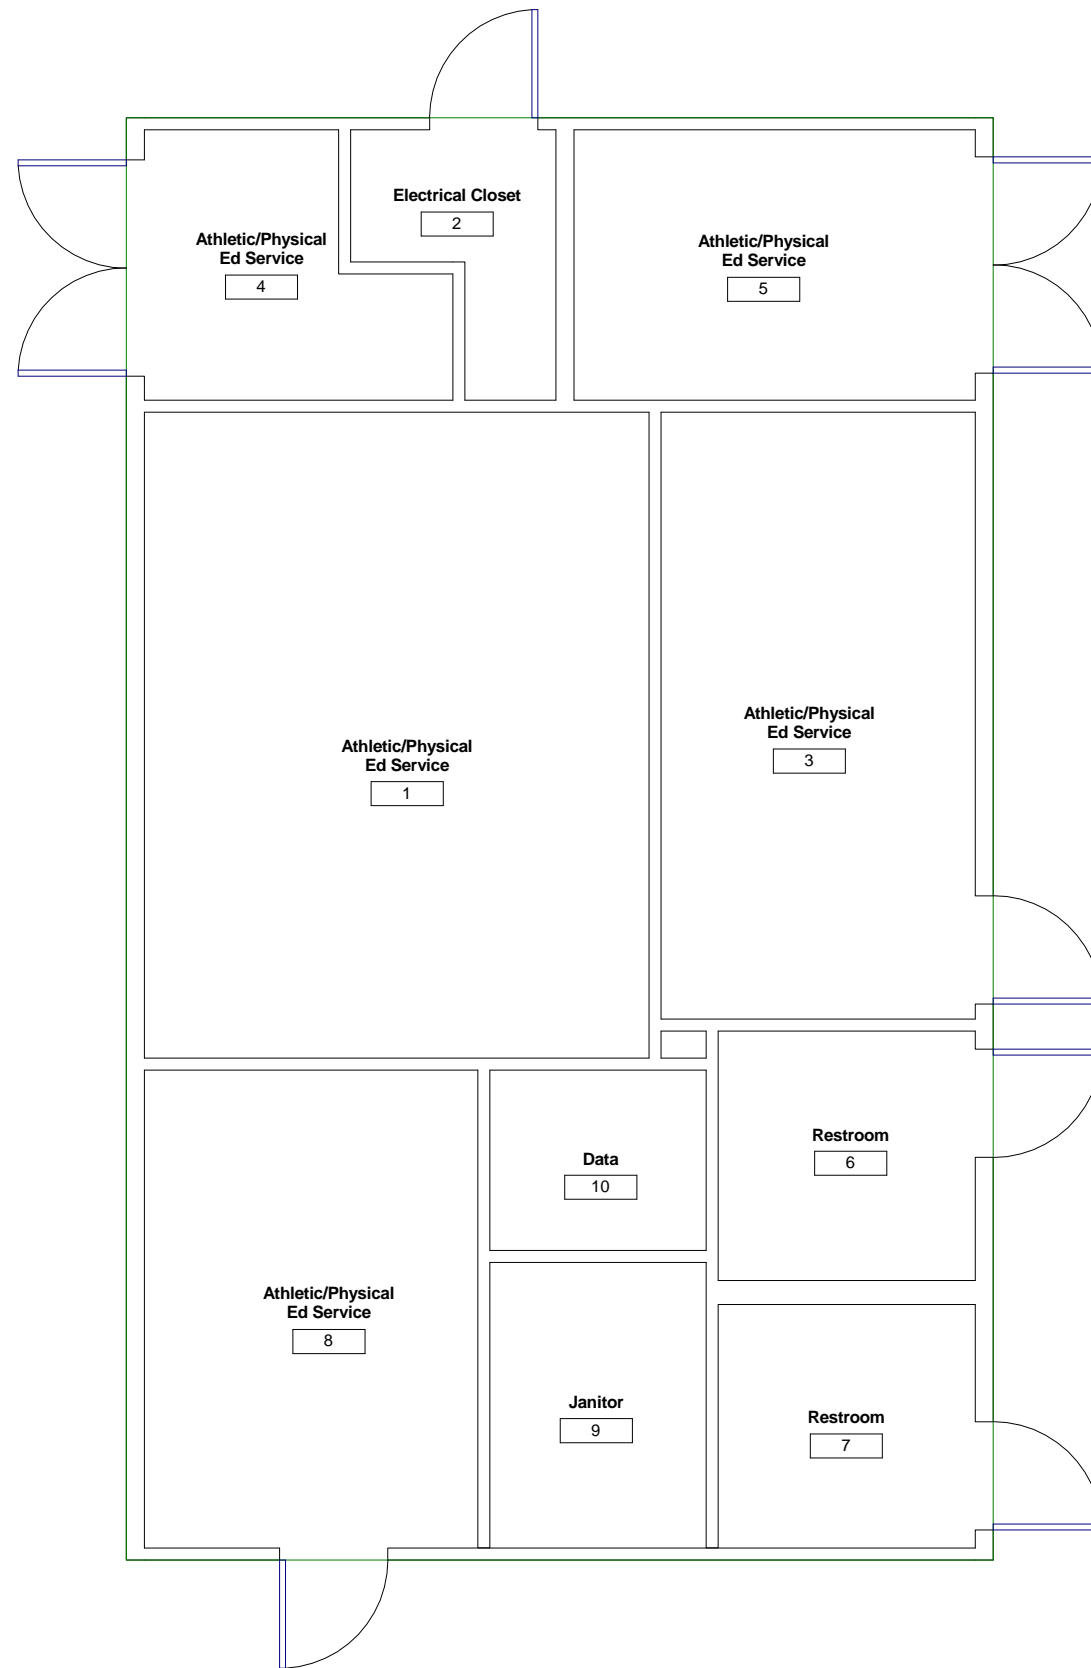

CSM - 1 - ADMINISTRATION

GROUND LEVEL

CSM - 7

Ground Level

1 Ground Level
A001 1/8" = 1'-0"

2 Level 3
A001 1/8" = 1'-0"

1 GROUND FLOOR
A002 1" = 10'-0"

1 FIRST FLOOR
A003 1" = 10'-0"

① Ground Level
1/8" = 1'-0"

Building 9

Ground Level

① Level 1
1/8" = 1'-0"

① Level 2
1/8" = 1'-0"

① Level 3
1/8" = 1'-0"

① Level 1
1/8" = 1'-0"

① Level 2
1/8" = 1'-0"

**Athletic/Physical
Ed Service**

1A

744.11 SF

Shop Service

1B

883.89 SF

① Level 1
1/8" = 1'-0"

1 Level 2
1/8" = 1'-0"

LEVEL 3
CSM Building 36

Level 3
1/8" = 1'-0"

① Level 4
1/8" = 1'-0"

Athletic/Physical
Ed Service

401

Athletic/Physical
Ed Service
1
196.44 SF

① Level 1
1/8" = 1'-0"