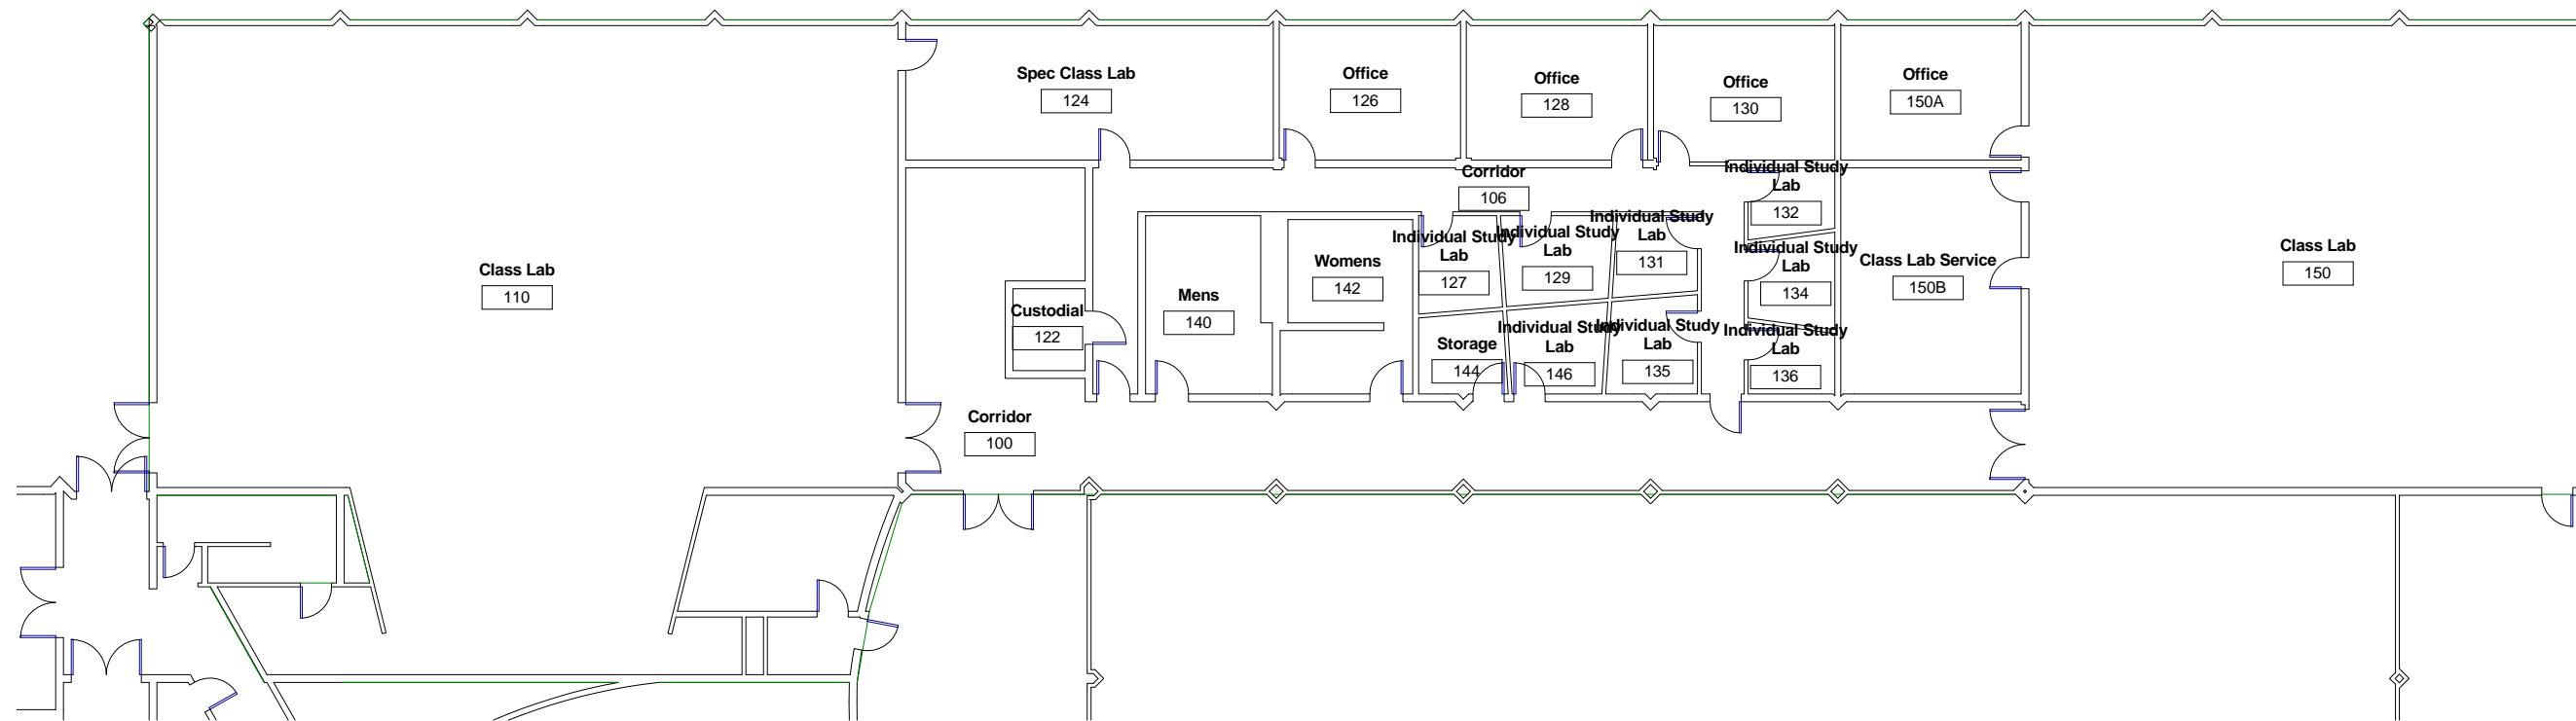

CSM - 1 - ADMINISTRATION

GROUND LEVEL

CSM - 7

Ground Level

1 Ground Level
A001 1/8" = 1'-0"

2 Level 3
A001 1/8" = 1'-0"

1 GROUND FLOOR
A002 1" = 10'-0"

1 FIRST FLOOR
A003 1" = 10'-0"

① Ground Level
1/8" = 1'-0"

Building 9

Ground Level

① Level 1
1/8" = 1'-0"

① Level 2
1/8" = 1'-0"

① Level 3
1/8" = 1'-0"

① Level 1
1/8" = 1'-0"

① Level 2
1/8" = 1'-0"

**Athletic/Physical
Ed Service**

1A

744.11 SF

Shop Service

1B

883.89 SF

① Level 1
1/8" = 1'-0"

1 Level 2
1/8" = 1'-0"