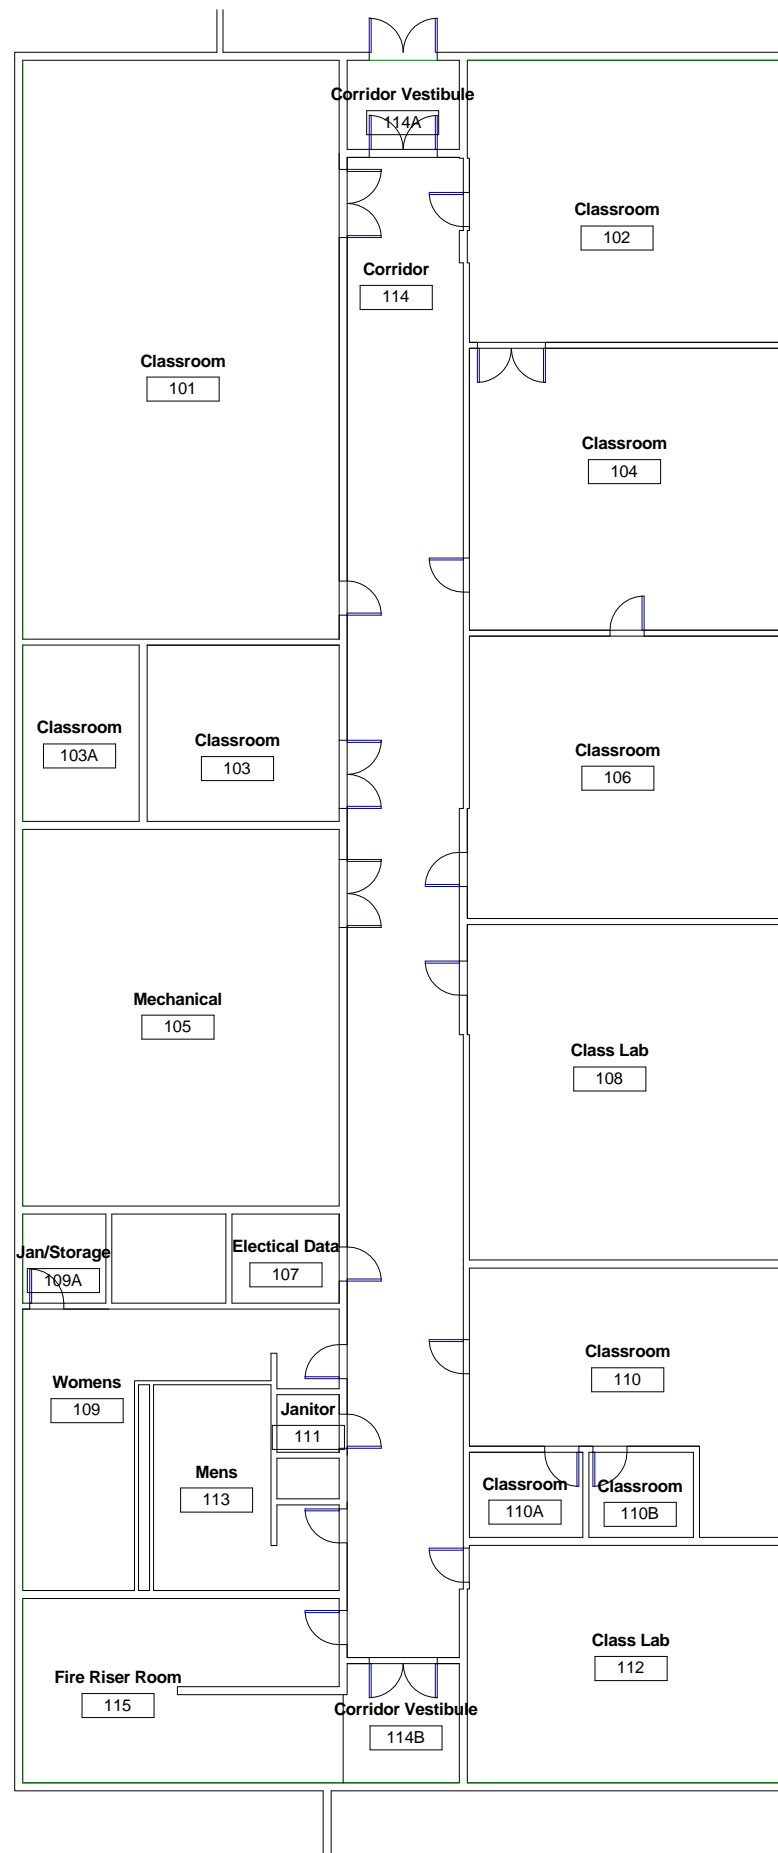

CSM - 1 - ADMINISTRATION

GROUND LEVEL

CSM - 7

Ground Level

1 Ground Level
A001 1/8" = 1'-0"

2 Level 3
A001 1/8" = 1'-0"

1 GROUND FLOOR
A002 1" = 10'-0"

1 FIRST FLOOR
A003 1" = 10'-0"

① Ground Level
1/8" = 1'-0"

Building 9

Ground Level

① Level 1
1/8" = 1'-0"

① Level 2
1/8" = 1'-0"

① Level 3
1/8" = 1'-0"

① Level 1
1/8" = 1'-0"

① Level 2
1/8" = 1'-0"

**Athletic/Physical
Ed Service**

1A

744.11 SF

Shop Service

1B

883.89 SF

① Level 1
1/8" = 1'-0"

1 Level 2
1/8" = 1'-0"