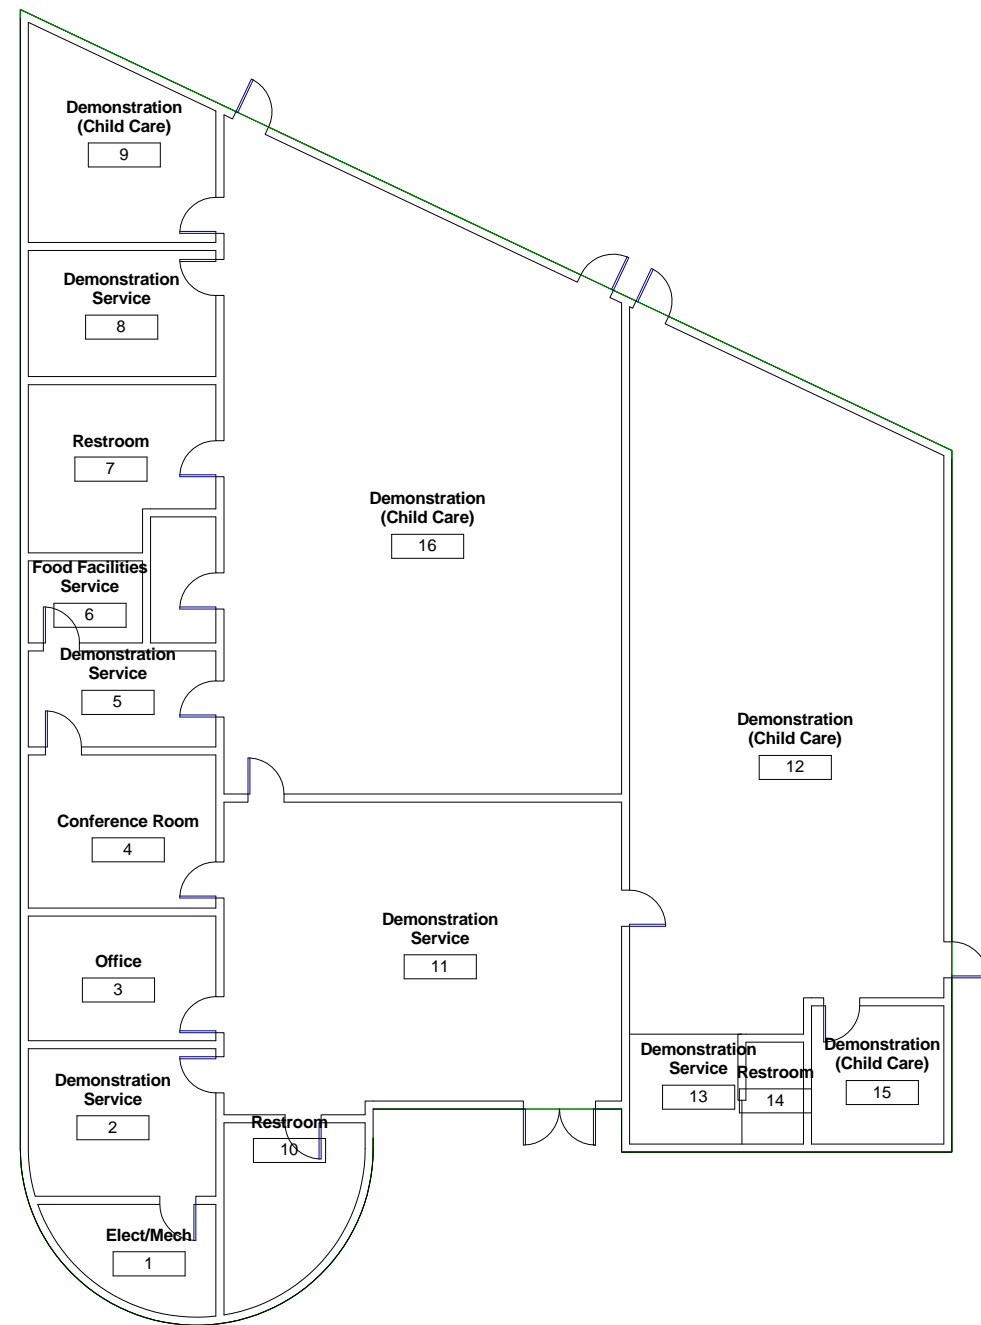

CSM - 1 - ADMINISTRATION

GROUND LEVEL

CSM - 7

Ground Level

1 Ground Level
A001 1/8" = 1'-0"

2 Level 3
A001 1/8" = 1'-0"

1 GROUND FLOOR
A002 1" = 10'-0"

1 FIRST FLOOR
A003 1" = 10'-0"

① Ground Level
1/8" = 1'-0"

Building 9

Ground Level

① Level 1
1/8" = 1'-0"

① Level 2
1/8" = 1'-0"

① Level 3
1/8" = 1'-0"

① Level 1
1/8" = 1'-0"

① Level 2
1/8" = 1'-0"

**Athletic/Physical
Ed Service**

1A

744.11 SF

Shop Service

1B

883.89 SF

① Level 1
1/8" = 1'-0"

1 Level 2
1/8" = 1'-0"

LEVEL 3
CSM Building 36

Level 3
1/8" = 1'-0"

① Level 4
1/8" = 1'-0"

Athletic/Physical
Ed Service

401

Athletic/Physical
Ed Service
1
196.44 SF

① Level 1
1/8" = 1'-0"