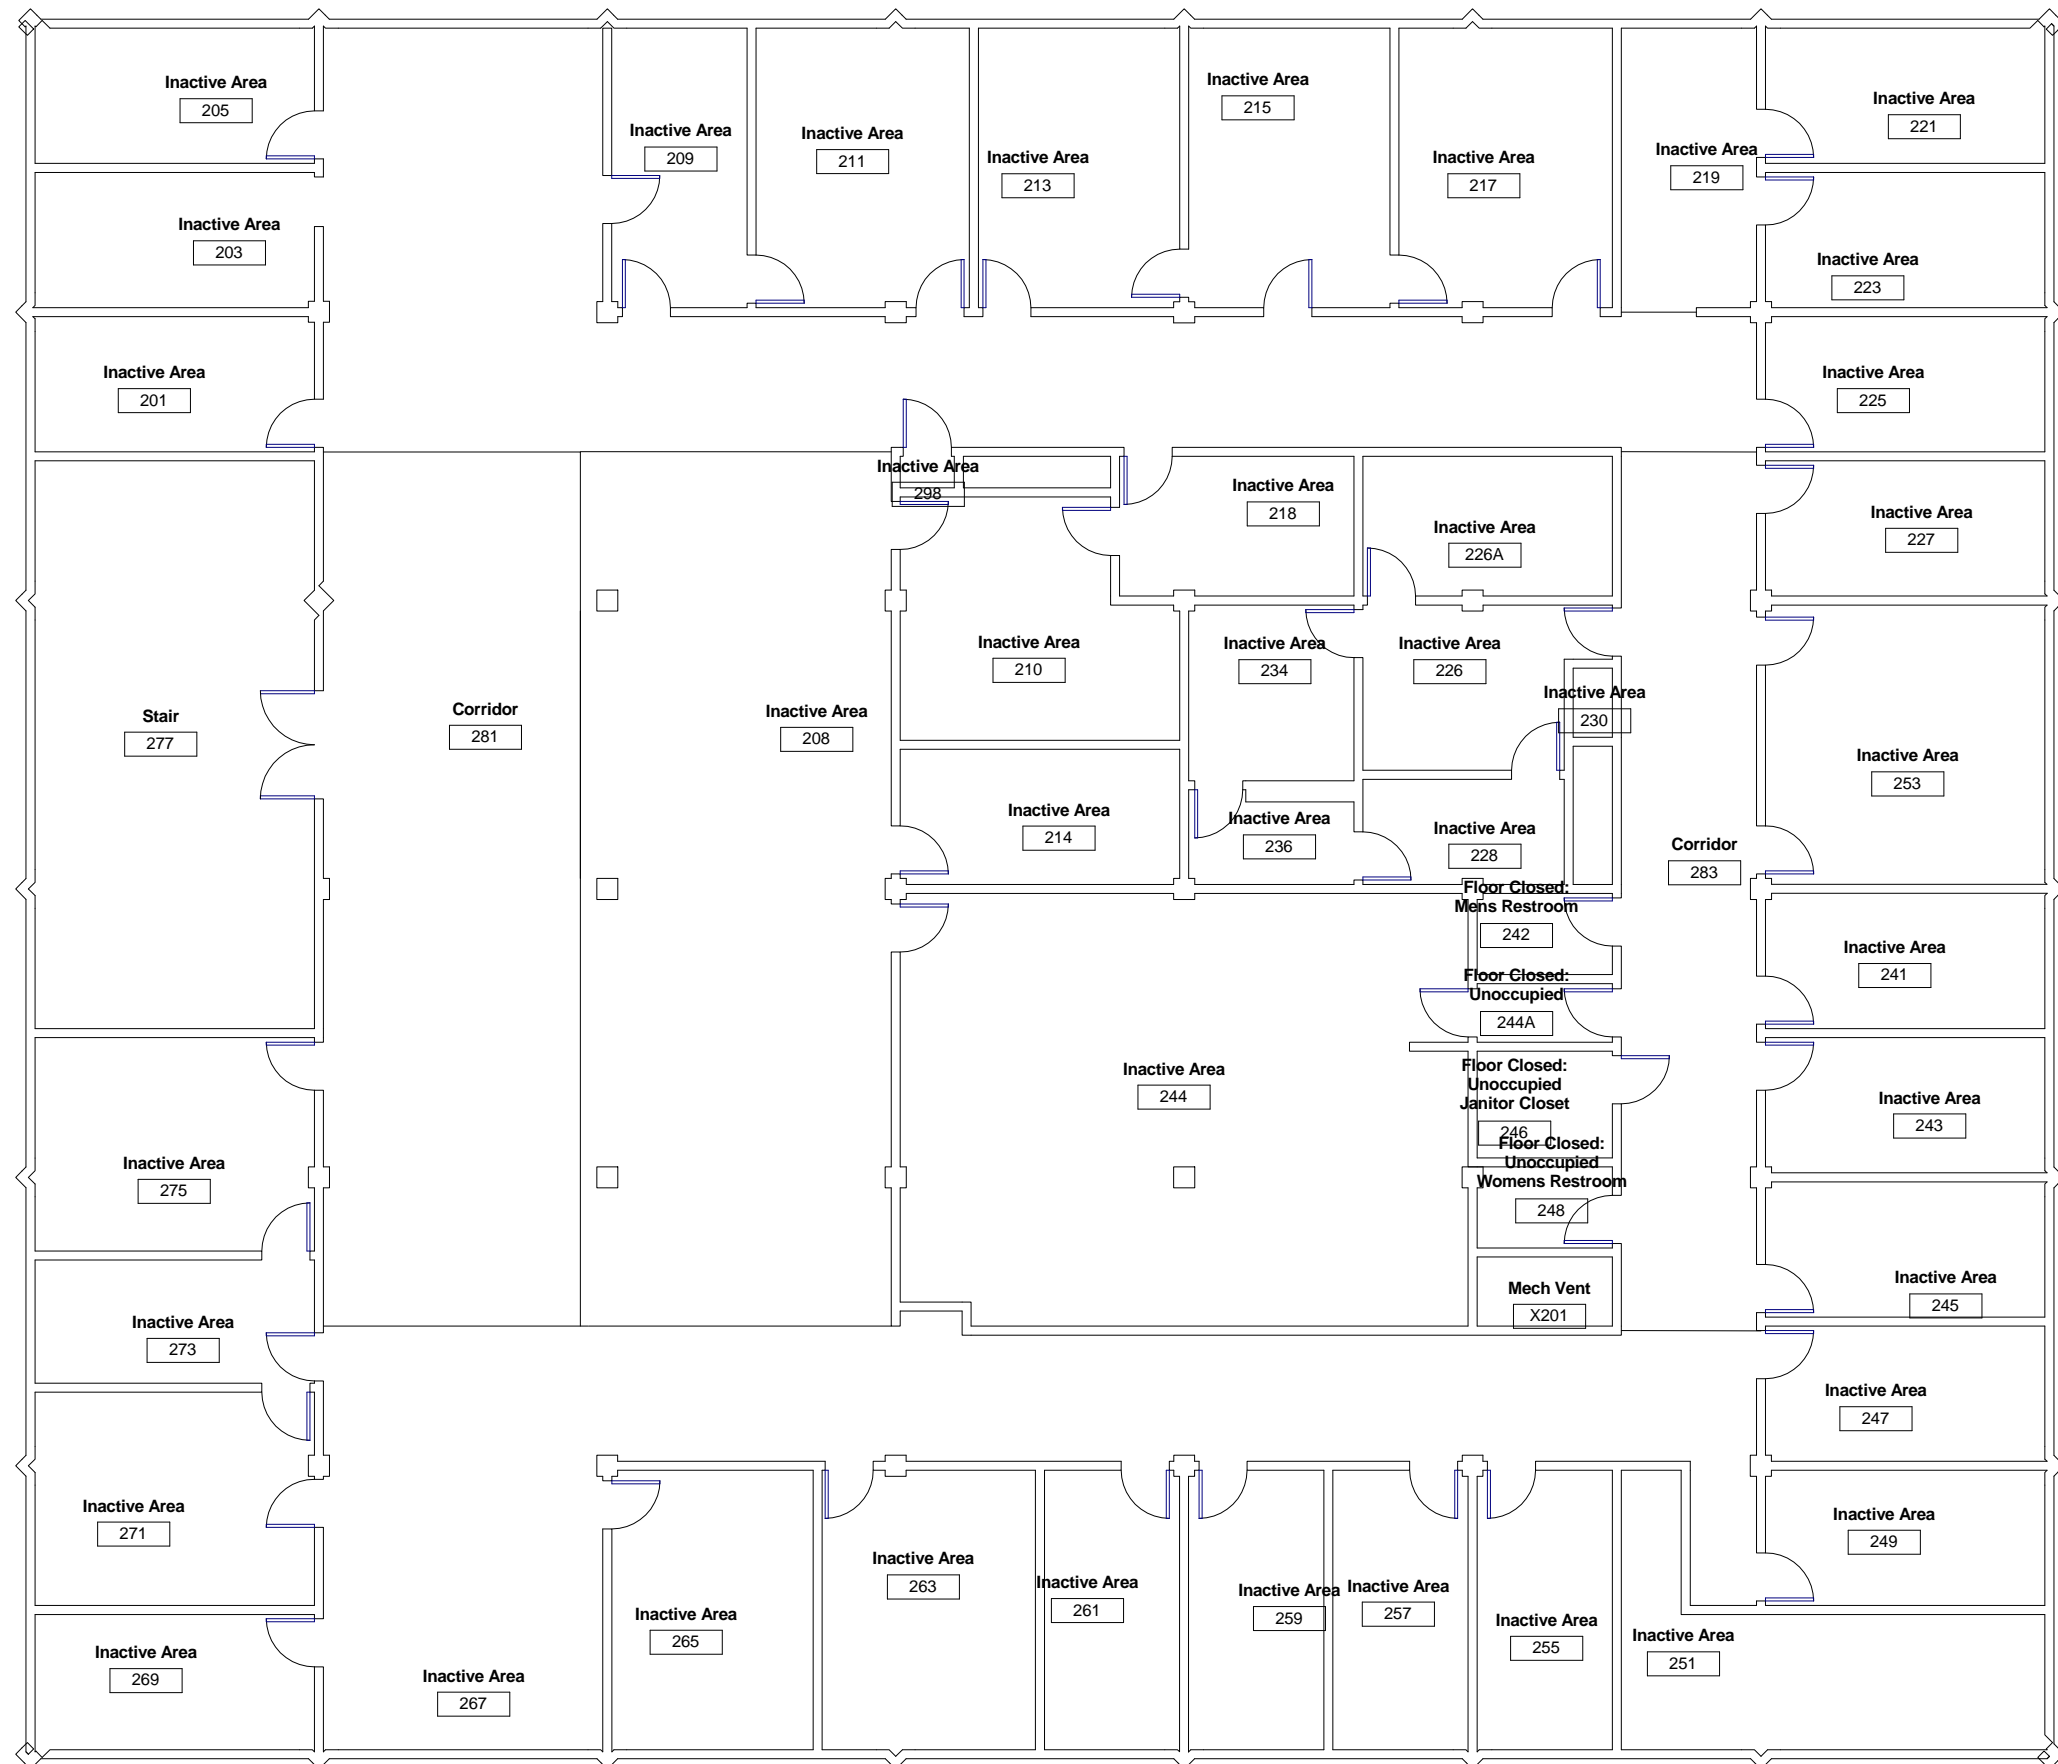

CSM - 1 - ADMINISTRATION

GROUND LEVEL

CSM - 7

Ground Level

1 Ground Level
A001 1/8" = 1'-0"

2 Level 3
A001 1/8" = 1'-0"

1 GROUND FLOOR
A002 1" = 10'-0"

1 FIRST FLOOR
A003 1" = 10'-0"

① Ground Level
1/8" = 1'-0"

Building 9

Ground Level

① Level 1
1/8" = 1'-0"

① Level 2
1/8" = 1'-0"

① Level 3
1/8" = 1'-0"

① Level 1
1/8" = 1'-0"

① Level 2
1/8" = 1'-0"

**Athletic/Physical
Ed Service**

1A

744.11 SF

Shop Service

1B

883.89 SF

① Level 1
1/8" = 1'-0"

1 Level 2
1/8" = 1'-0"