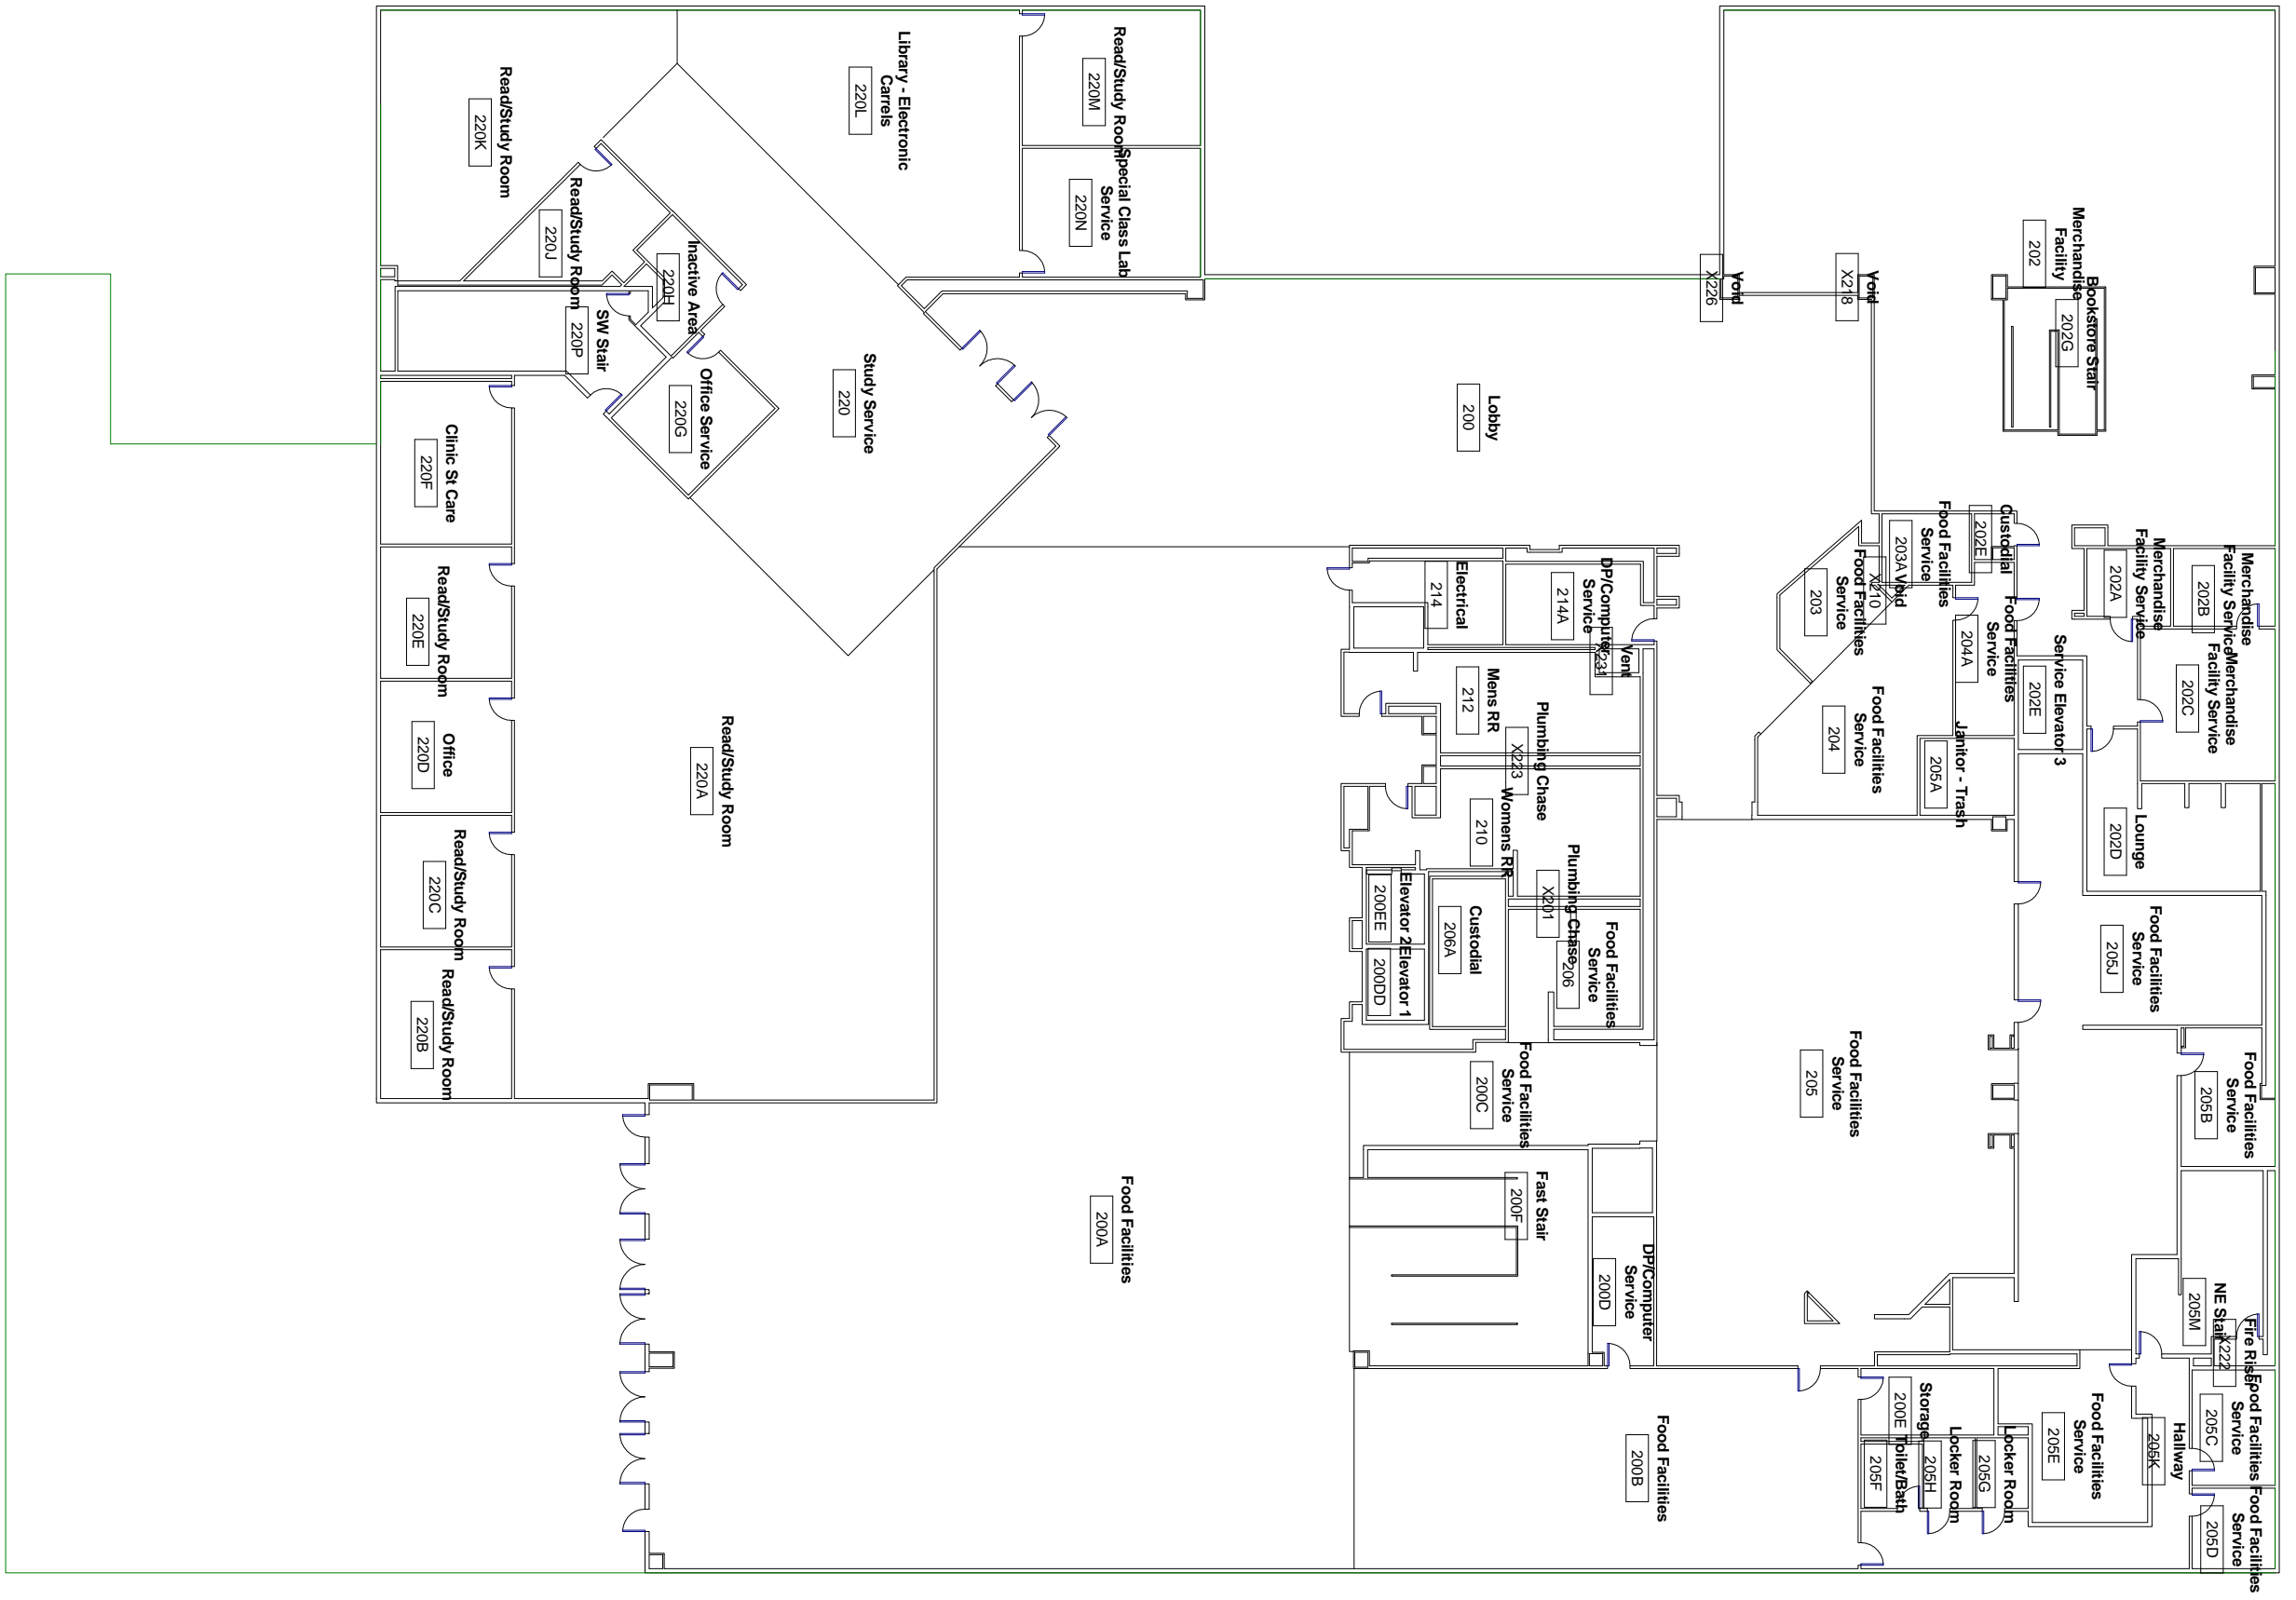

CSM - 1 - ADMINISTRATION

GROUND LEVEL

CSM - 7

Ground Level

1 Ground Level
A001 1/8" = 1'-0"

2 Level 3
A001 1/8" = 1'-0"

1 GROUND FLOOR
A002 1" = 10'-0"

1 FIRST FLOOR
A003 1" = 10'-0"

① Ground Level
1/8" = 1'-0"

Building 9

Ground Level

① Level 1
1/8" = 1'-0"

① Level 2
1/8" = 1'-0"

① Level 3
1/8" = 1'-0"

① Level 1
1/8" = 1'-0"

① Level 2
1/8" = 1'-0"

**Athletic/Physical
Ed Service**

1A

744.11 SF

Shop Service

1B

883.89 SF

① Level 1
1/8" = 1'-0"

1 Level 2
1/8" = 1'-0"