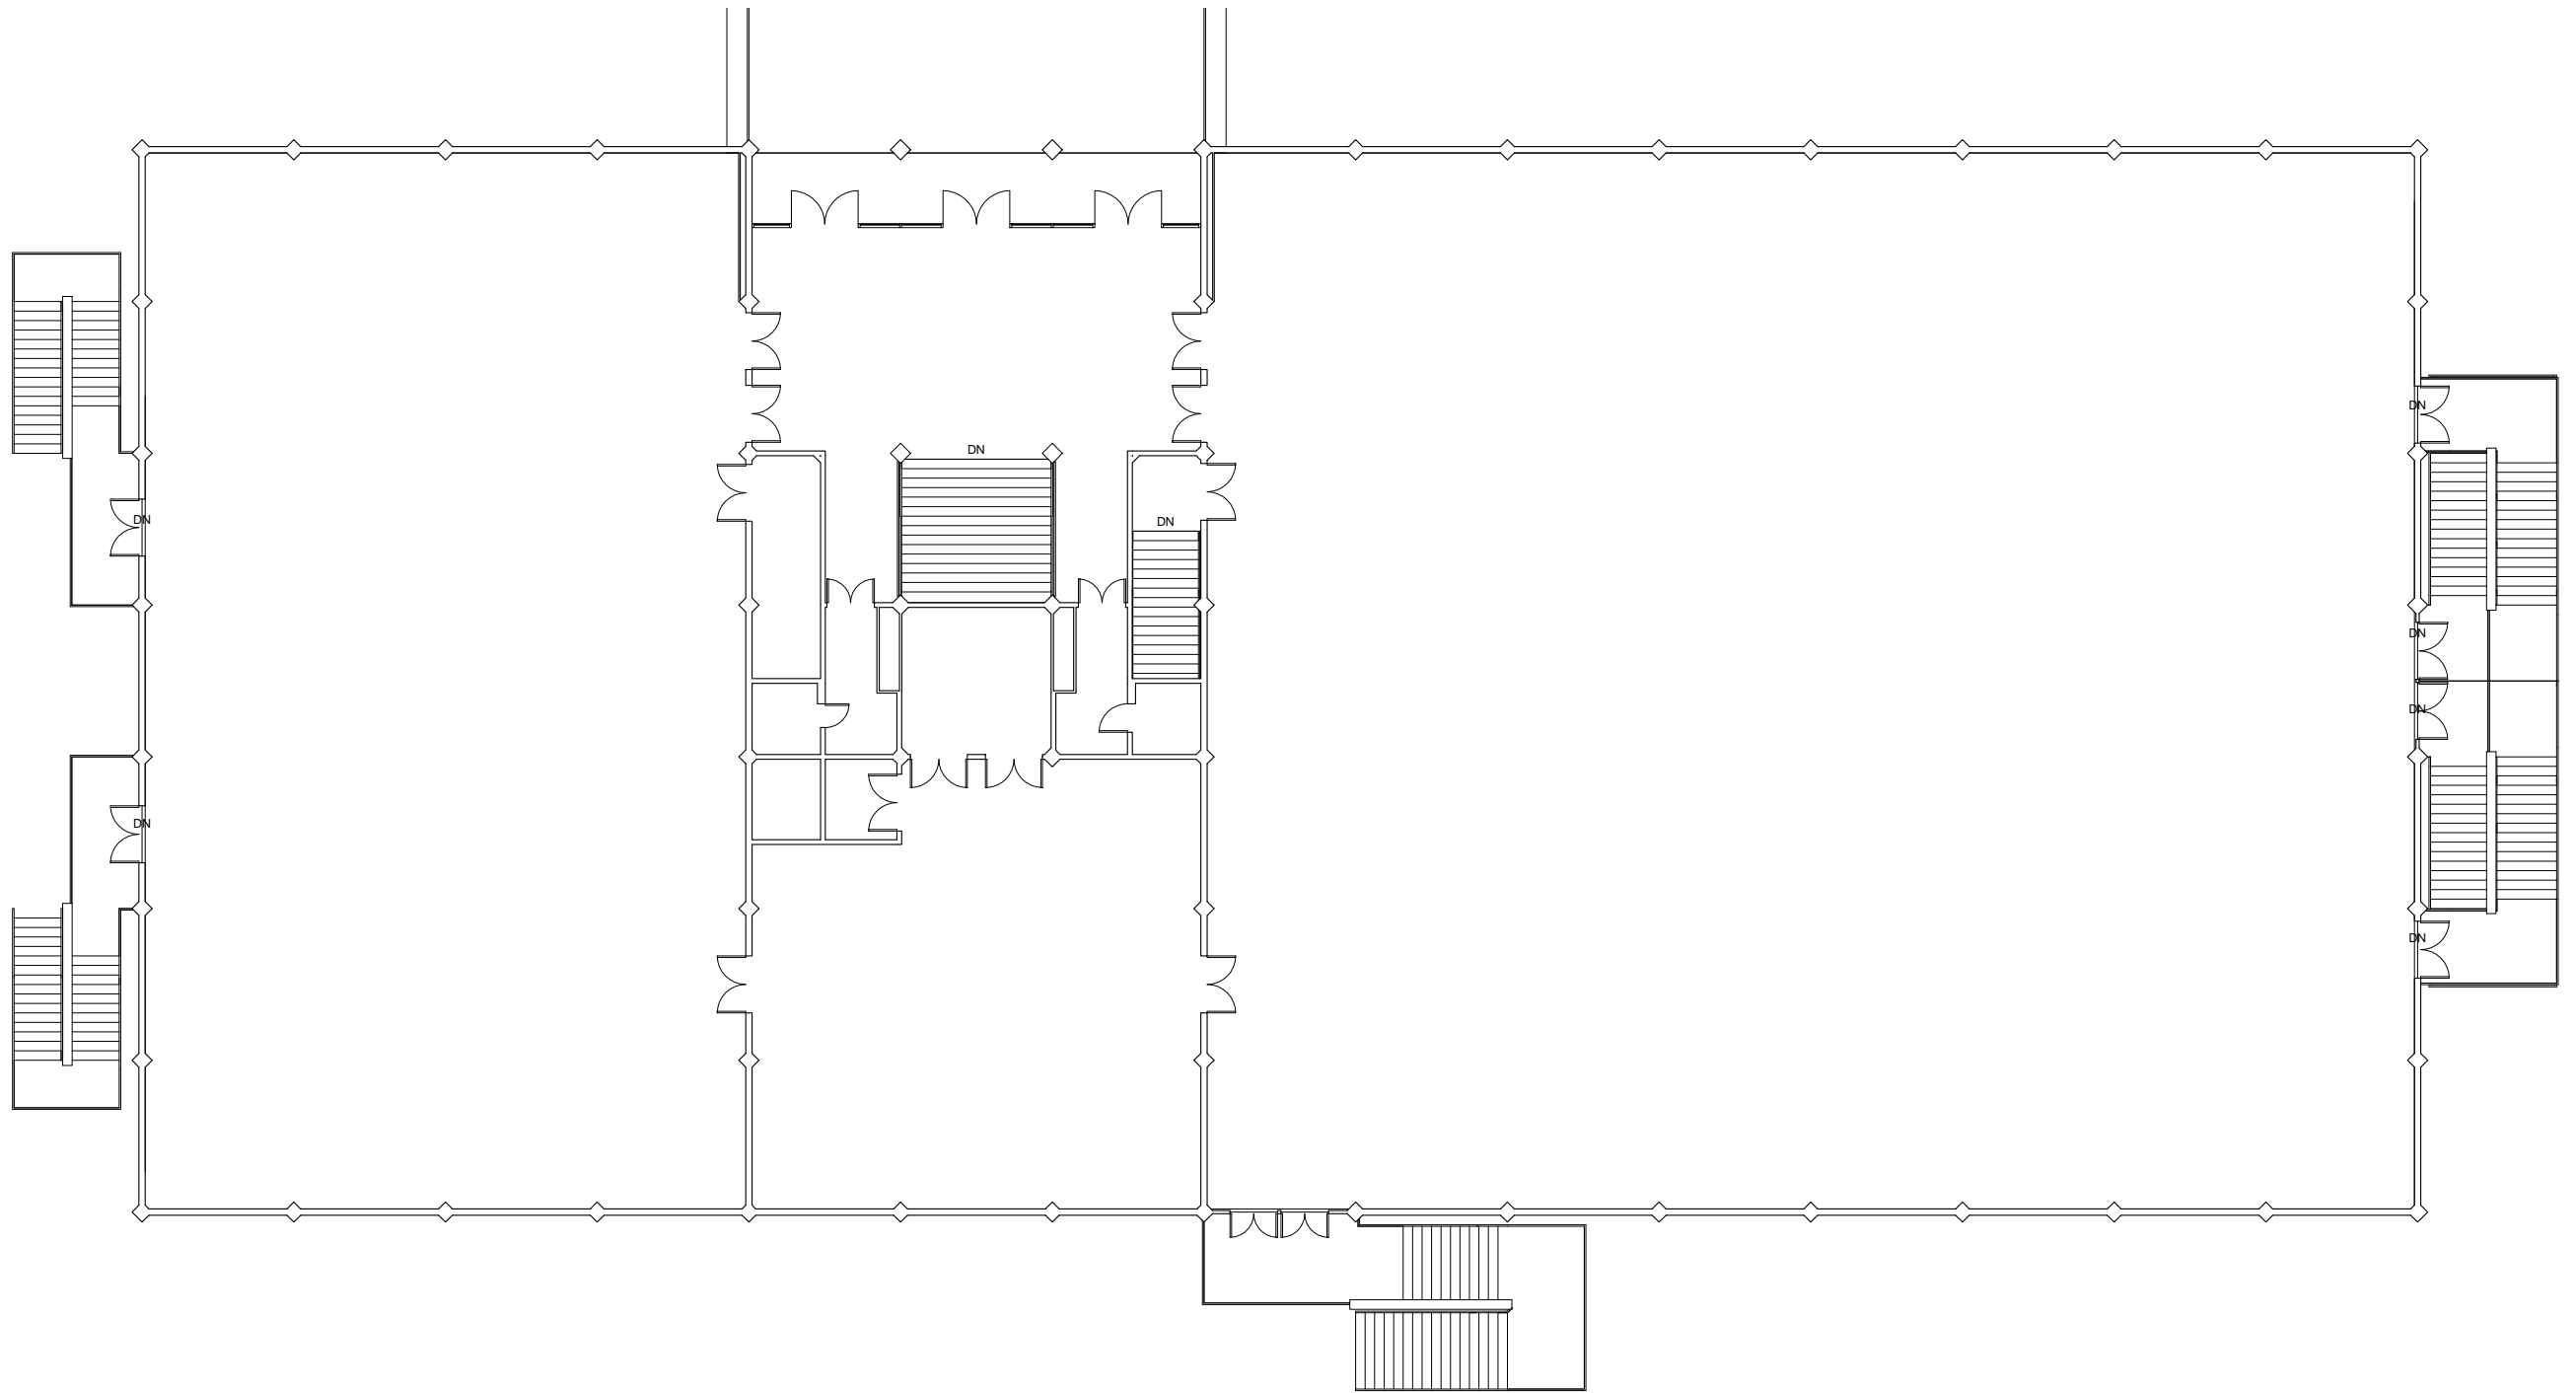

CSM - 1 - ADMINISTRATION

GROUND LEVEL

CSM - 7

Ground Level

1 Ground Level
A001 1/8" = 1'-0"

2 Level 3
A001 1/8" = 1'-0"

1 GROUND FLOOR
A002 1" = 10'-0"

1 FIRST FLOOR
A003 1" = 10'-0"

① Ground Level
1/8" = 1'-0"

Building 9

Ground Level

① Level 1
1/8" = 1'-0"

① Level 2
1/8" = 1'-0"

① Level 3
1/8" = 1'-0"

① Level 1
1/8" = 1'-0"

① Level 2
1/8" = 1'-0"

**Athletic/Physical
Ed Service**

1A

744.11 SF

Shop Service

1B

883.89 SF

① Level 1
1/8" = 1'-0"

1 Level 2
1/8" = 1'-0"