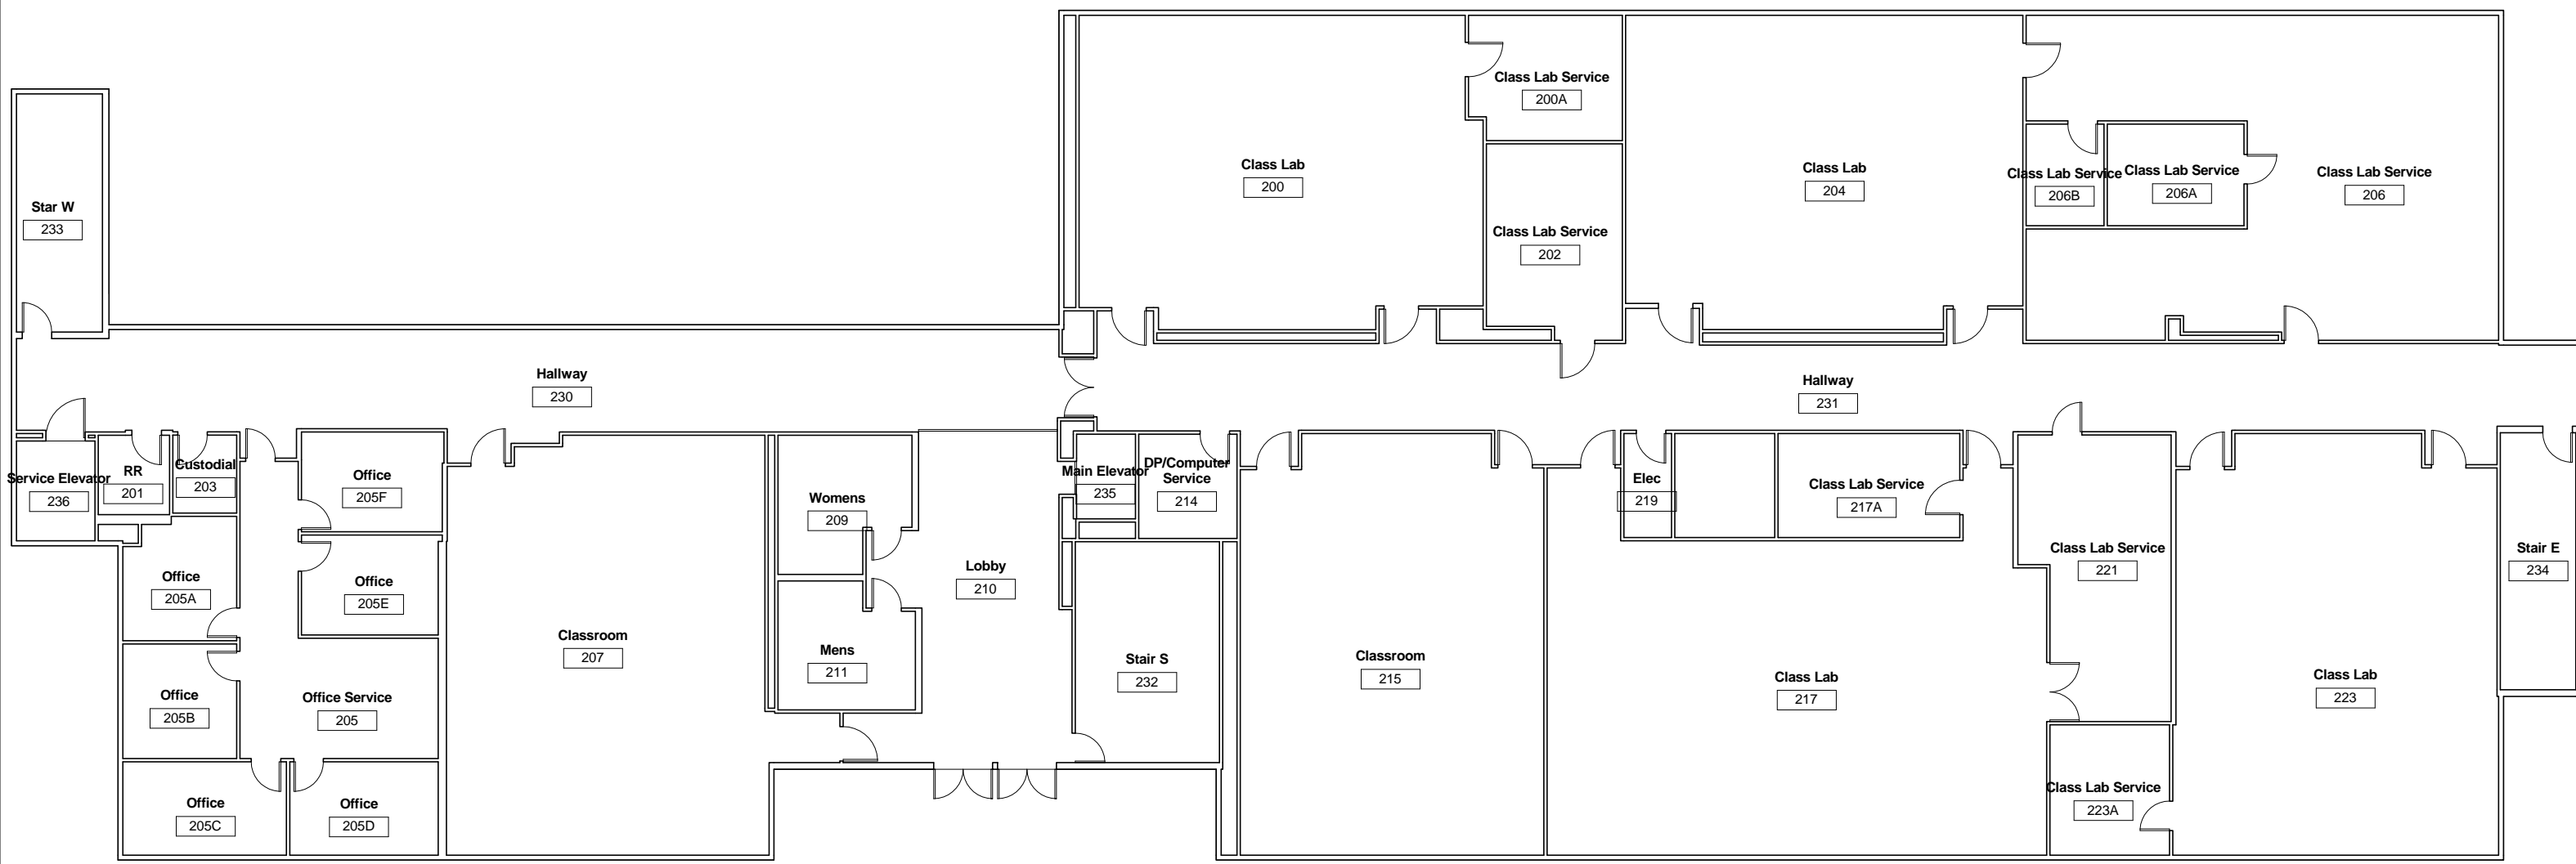

CSM - 1 - ADMINISTRATION

GROUND LEVEL

CSM - 7

Ground Level

1 Ground Level
A001 1/8" = 1'-0"

2 Level 3
A001 1/8" = 1'-0"

1 GROUND FLOOR
A002 1" = 10'-0"

1 FIRST FLOOR
A003 1" = 10'-0"

① Ground Level
1/8" = 1'-0"

Building 9

Ground Level

① Level 1
1/8" = 1'-0"

① Level 2
1/8" = 1'-0"

① Level 3
1/8" = 1'-0"

① Level 1
1/8" = 1'-0"

① Level 2
1/8" = 1'-0"

**Athletic/Physical
Ed Service**

1A

744.11 SF

Shop Service

1B

883.89 SF

① Level 1
1/8" = 1'-0"

1 Level 2
1/8" = 1'-0"

LEVEL 3
CSM Building 36

Level 3
1/8" = 1'-0"

① Level 4
1/8" = 1'-0"

Athletic/Physical
Ed Service

401

Athletic/Physical
Ed Service
1
196.44 SF

① Level 1
1/8" = 1'-0"