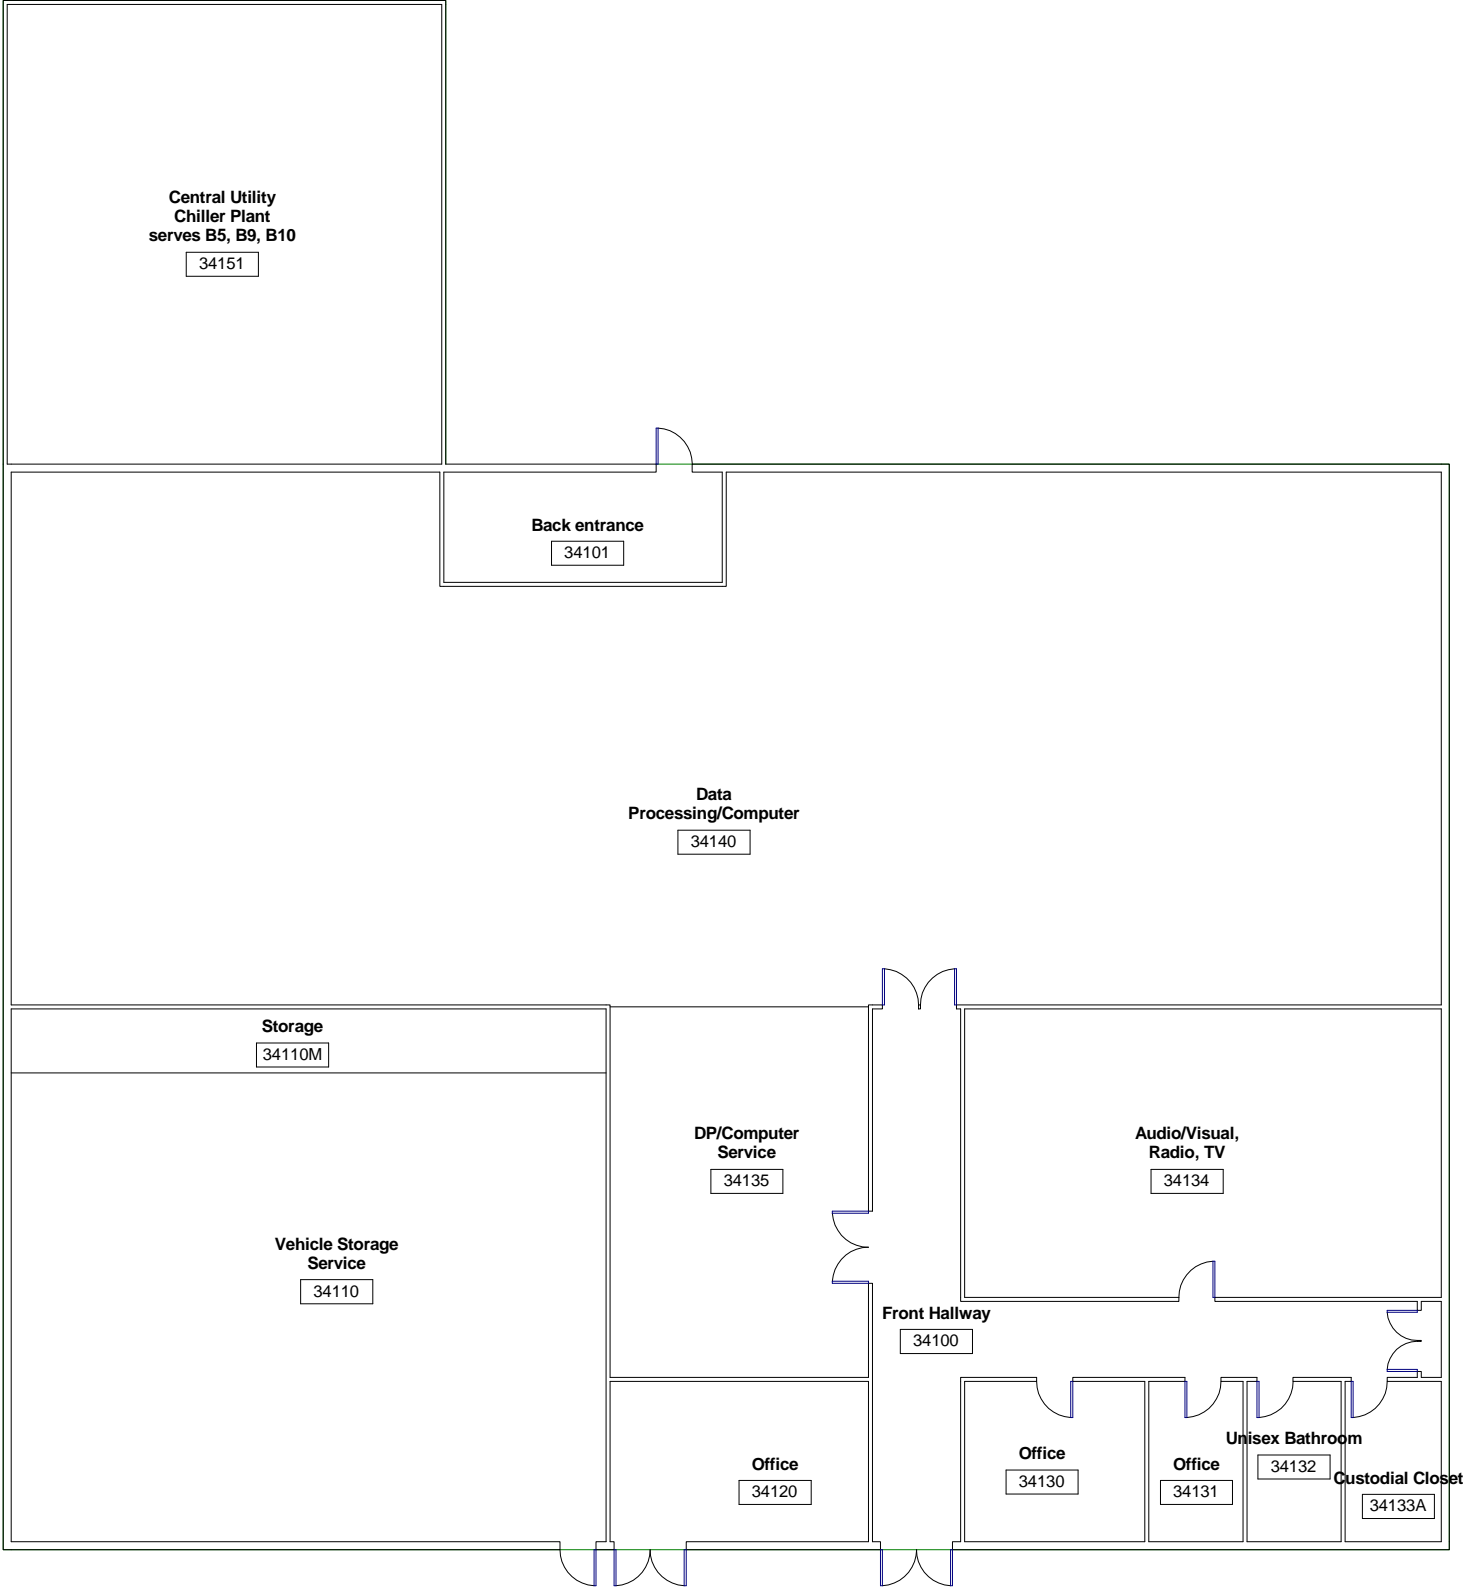

① Ground Level
1/8" = 1'-0"

Building 9

Ground Level

① Level 1
1/8" = 1'-0"

① Level 2
1/8" = 1'-0"

① Level 3
1/8" = 1'-0"

① Level 1
1/8" = 1'-0"

① Level 2
1/8" = 1'-0"

**Athletic/Physical
Ed Service**

1A

744.11 SF

Shop Service

1B

883.89 SF

① Level 1
1/8" = 1'-0"

1 Level 2
1/8" = 1'-0"

LEVEL 3
CSM Building 36

Level 3
1/8" = 1'-0"

① Level 4
1/8" = 1'-0"

Athletic/Physical
Ed Service

401

Athletic/Physical
Ed Service
1
196.44 SF

① Level 1
1/8" = 1'-0"