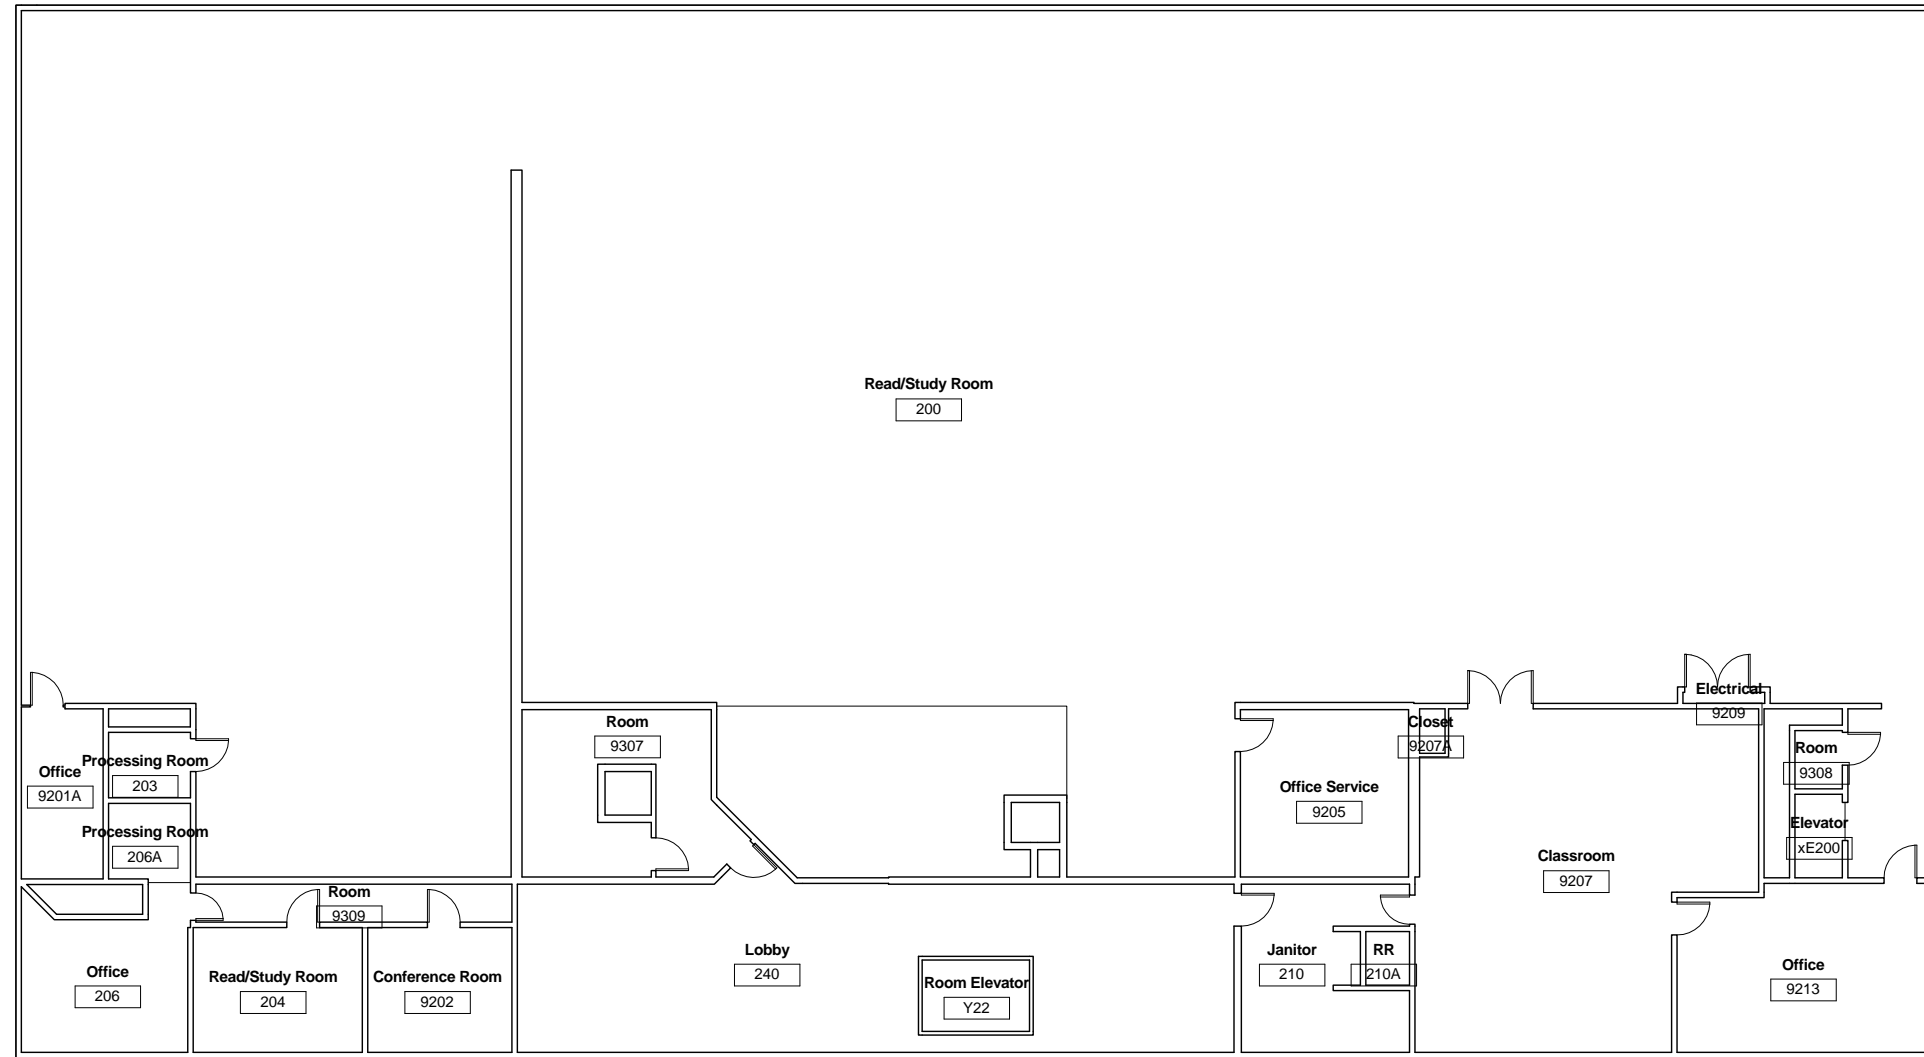

CSM - 1 - ADMINISTRATION

GROUND LEVEL

CSM - 7

Ground Level

1 Ground Level
A001 1/8" = 1'-0"

2 Level 3
A001 1/8" = 1'-0"

1 GROUND FLOOR
A002 1" = 10'-0"

1 FIRST FLOOR
A003 1" = 10'-0"

① Ground Level
1/8" = 1'-0"

Building 9

Ground Level

① Level 1
1/8" = 1'-0"

① Level 2
1/8" = 1'-0"

① Level 3
1/8" = 1'-0"

① Level 1
1/8" = 1'-0"

① Level 2
1/8" = 1'-0"

**Athletic/Physical
Ed Service**

1A

744.11 SF

Shop Service

1B

883.89 SF

① Level 1
1/8" = 1'-0"

1 Level 2
1/8" = 1'-0"