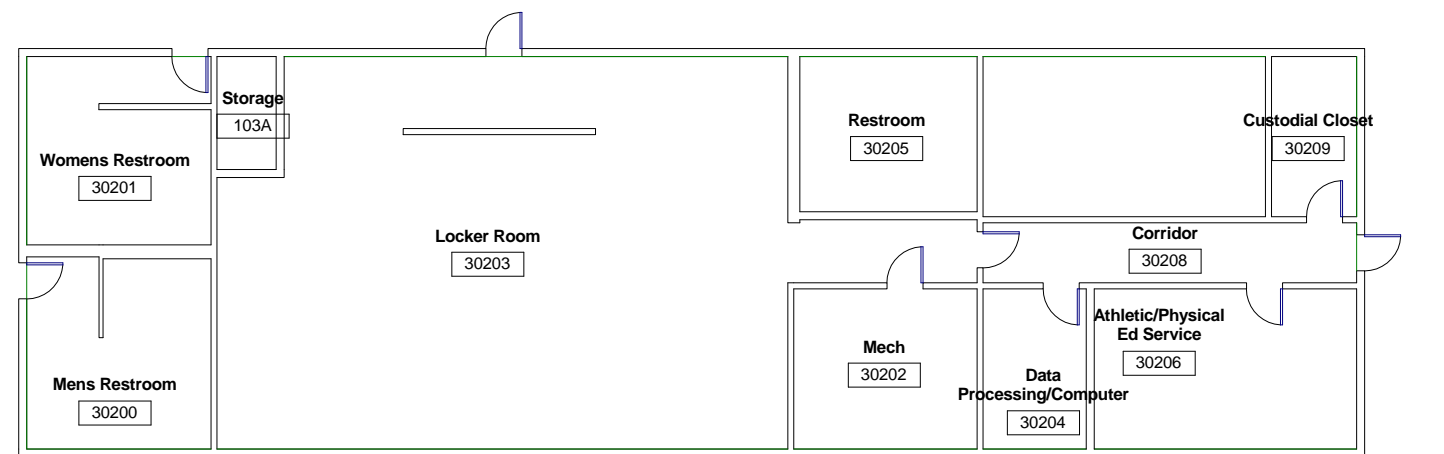

CSM - 1 - ADMINISTRATION

GROUND LEVEL

CSM - 7

Ground Level

1 Ground Level
A001 1/8" = 1'-0"

2 Level 3
A001 1/8" = 1'-0"

1 GROUND FLOOR
A002 1" = 10'-0"

1 FIRST FLOOR
A003 1" = 10'-0"

① Ground Level
1/8" = 1'-0"

Building 9

Ground Level

① Level 1
1/8" = 1'-0"

① Level 2
1/8" = 1'-0"

① Level 3
1/8" = 1'-0"

① Level 1
1/8" = 1'-0"

① Level 2
1/8" = 1'-0"

**Athletic/Physical
Ed Service**

1A

744.11 SF

Shop Service

1B

883.89 SF

① Level 1
1/8" = 1'-0"

1 Level 2
1/8" = 1'-0"