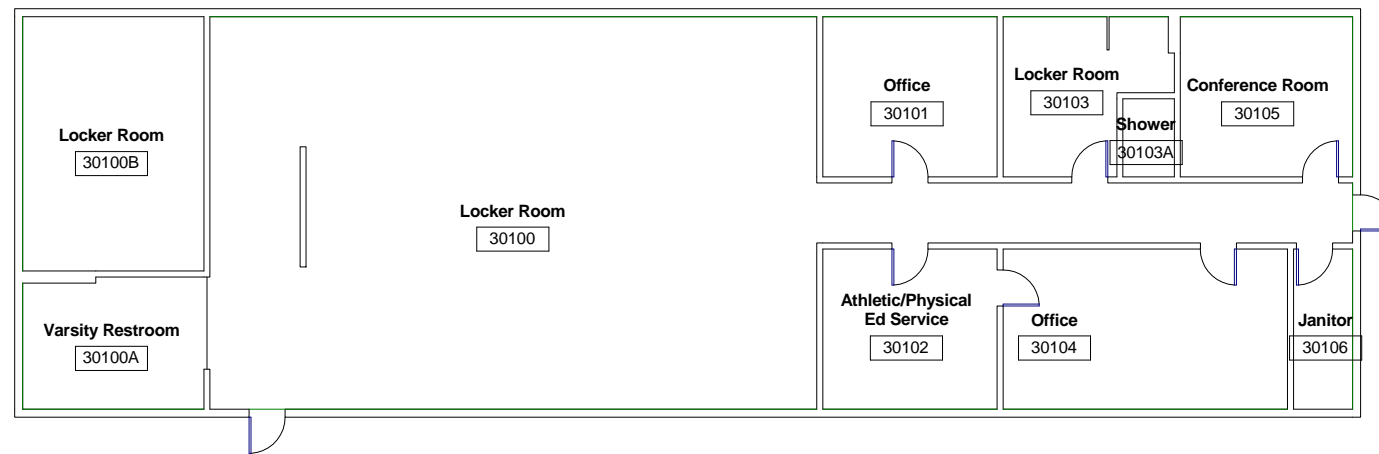

CSM - 1 - ADMINISTRATION

GROUND LEVEL

CSM - 7

Ground Level

1 Ground Level
A001 1/8" = 1'-0"

2 Level 3
A001 1/8" = 1'-0"

1 GROUND FLOOR
A002 1" = 10'-0"

1 FIRST FLOOR
A003 1" = 10'-0"

① Ground Level
1/8" = 1'-0"

Building 9

Ground Level

① Level 1
1/8" = 1'-0"

① Level 2
1/8" = 1'-0"

① Level 3
1/8" = 1'-0"

① Level 1
1/8" = 1'-0"

① Level 2
1/8" = 1'-0"

**Athletic/Physical
Ed Service**

1A

744.11 SF

Shop Service

1B

883.89 SF

① Level 1
1/8" = 1'-0"

1 Level 2
1/8" = 1'-0"