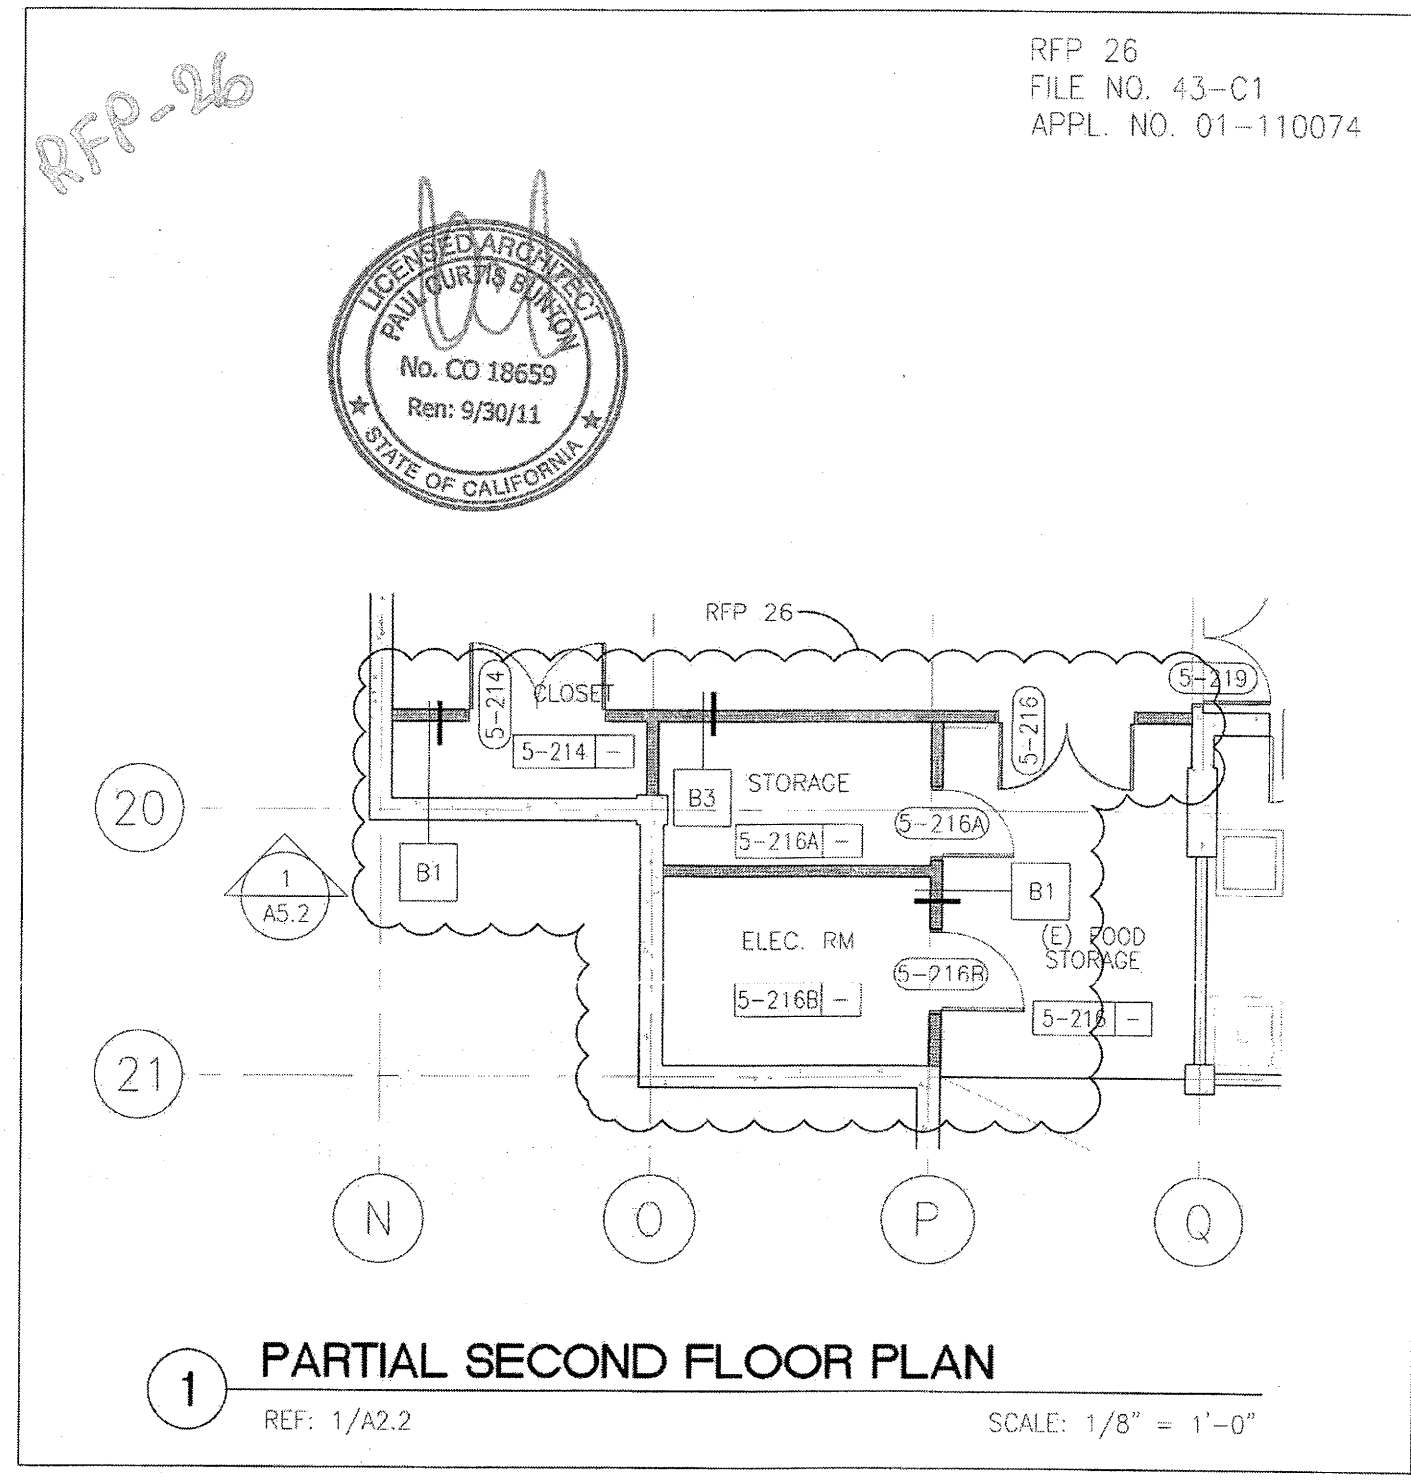

Canada B5/6
Central Duplication
Proposed Layout
From Meeting 08-19-10
Kent DDCI 08-29-10

BCA architecture planning interiors
 Project Name: CANADA COLLEGE - BUILDINGS 5 & 6 RENOVATIONS
 SAN MATEO COUNTRY COMMUNITY COLLEGE DISTRICT
 4200 FARM HILL BOULEVARD
 REDWOOD CITY, CA 94061
 FILE NO. 43-C1 APPL. 01-110074
 Date: 08/28/11
 Scale: AS NOTED
 Project Number: 08/13
 Drawing Number: ASK-15B