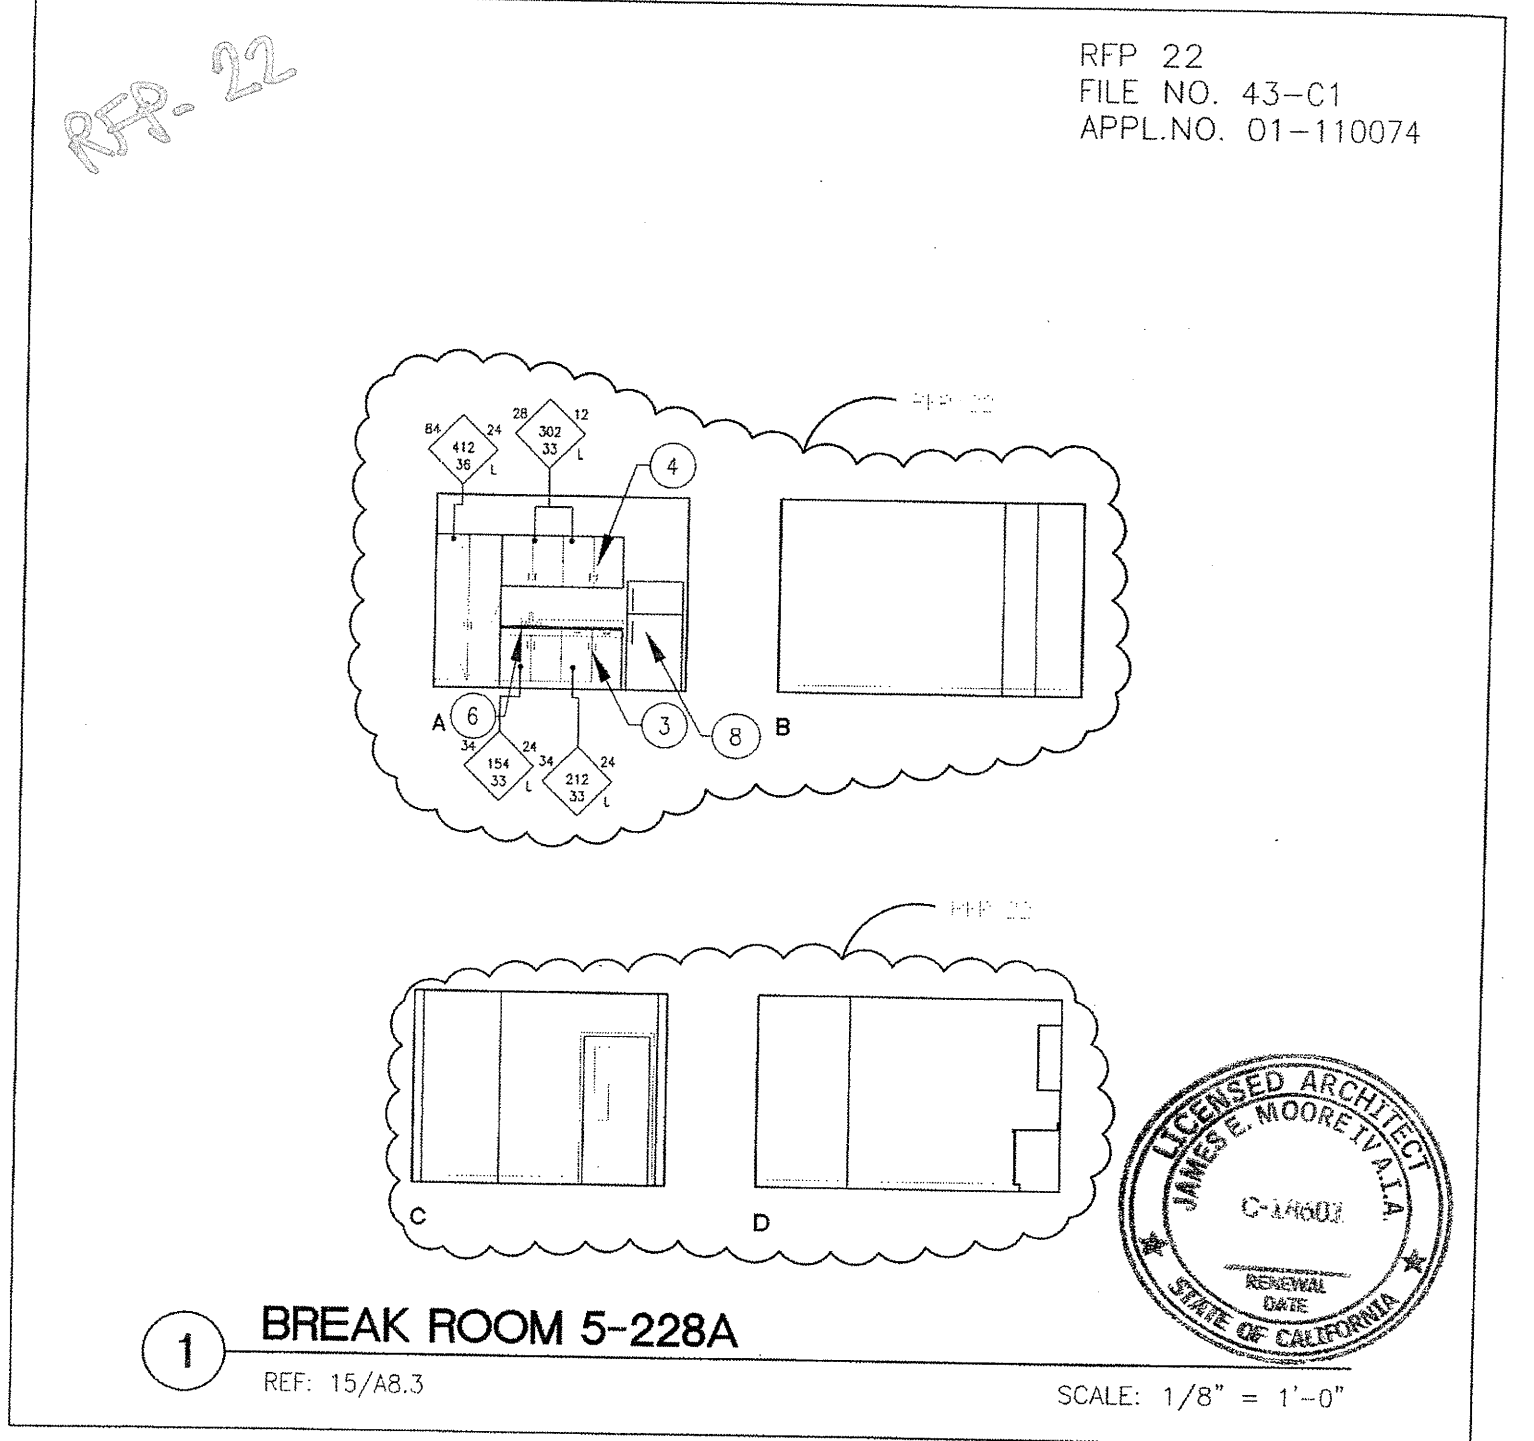

BCA architecture planning interiors
Project Name: CANADA COLLEGE - BUILDINGS 5 & 6 RENOVATIONS
SAN MATEO COUNTRY COMMUNITY COLLEGE DISTRICT
4200 FARM HILL BOULEVARD
REDWOOD CITY, CA 94061
FILE NO. 43-C1 APPL. 01-110074
Date: 07/28/11
Scale: AS NOTED
Project Number: 07/13
Drawing Number: ASK-12B

RFP-116