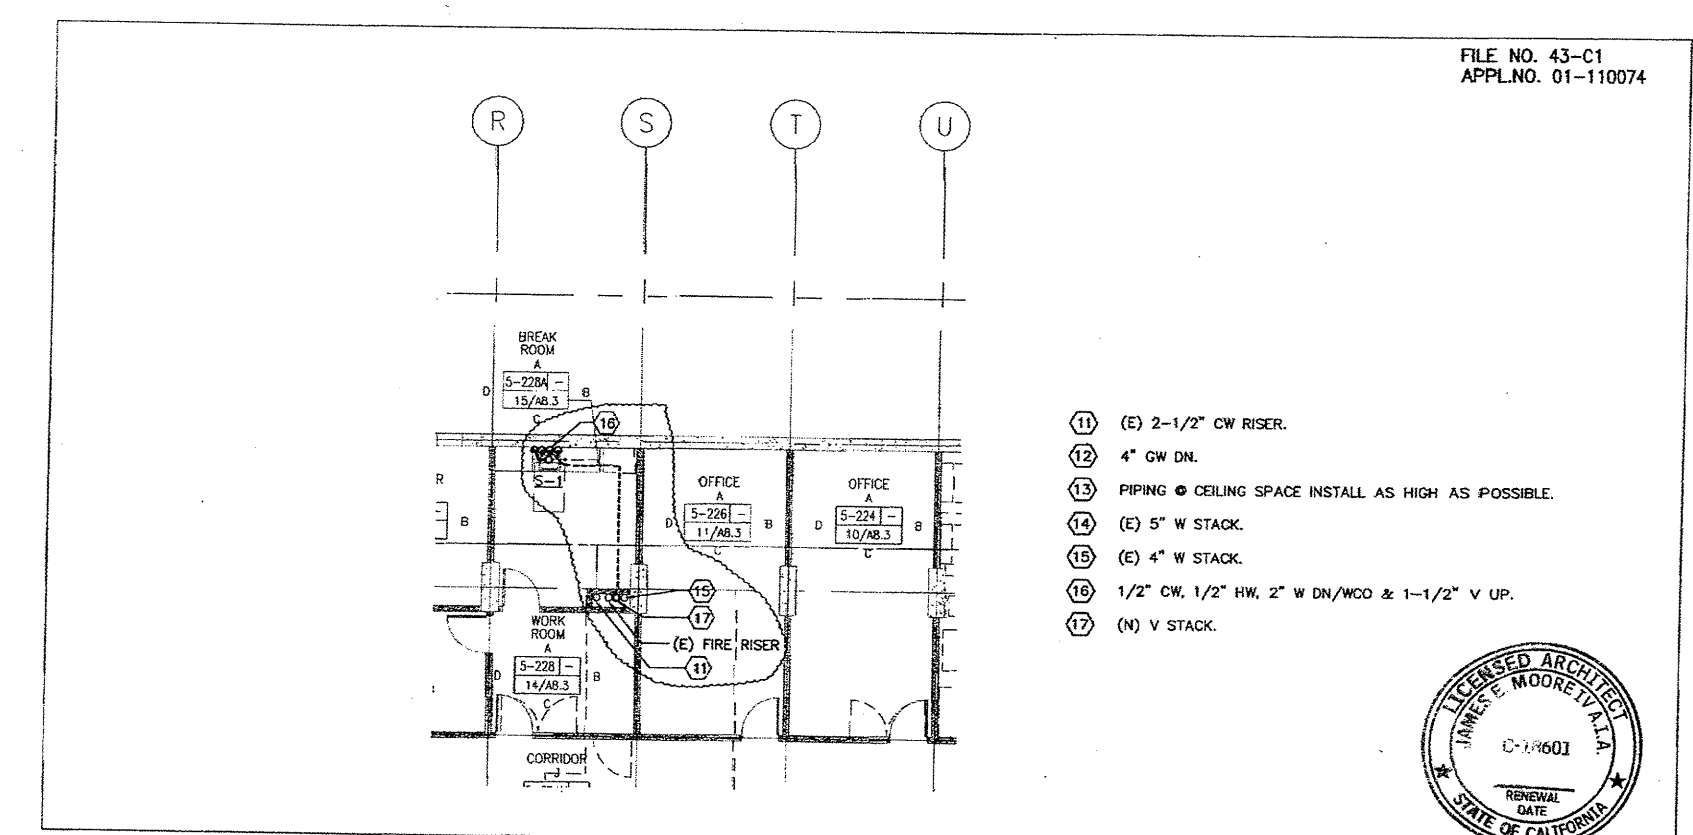

BCA architecture planning interiors
Project Name: CANADA COLLEGE - BUILDINGS 5 & 6 RENOVATIONS
SAN MATEO COUNTRY COMMUNITY COLLEGE DISTRICT
4200 FARM HILL BOULEVARD
REDWOOD CITY, CA 94061
FILE NO. 43-C1 APPL. 01-110074
Date: 08/28/11
Scale: AS NOTED
Project Number: 08/13
Drawing Number: PSK-02