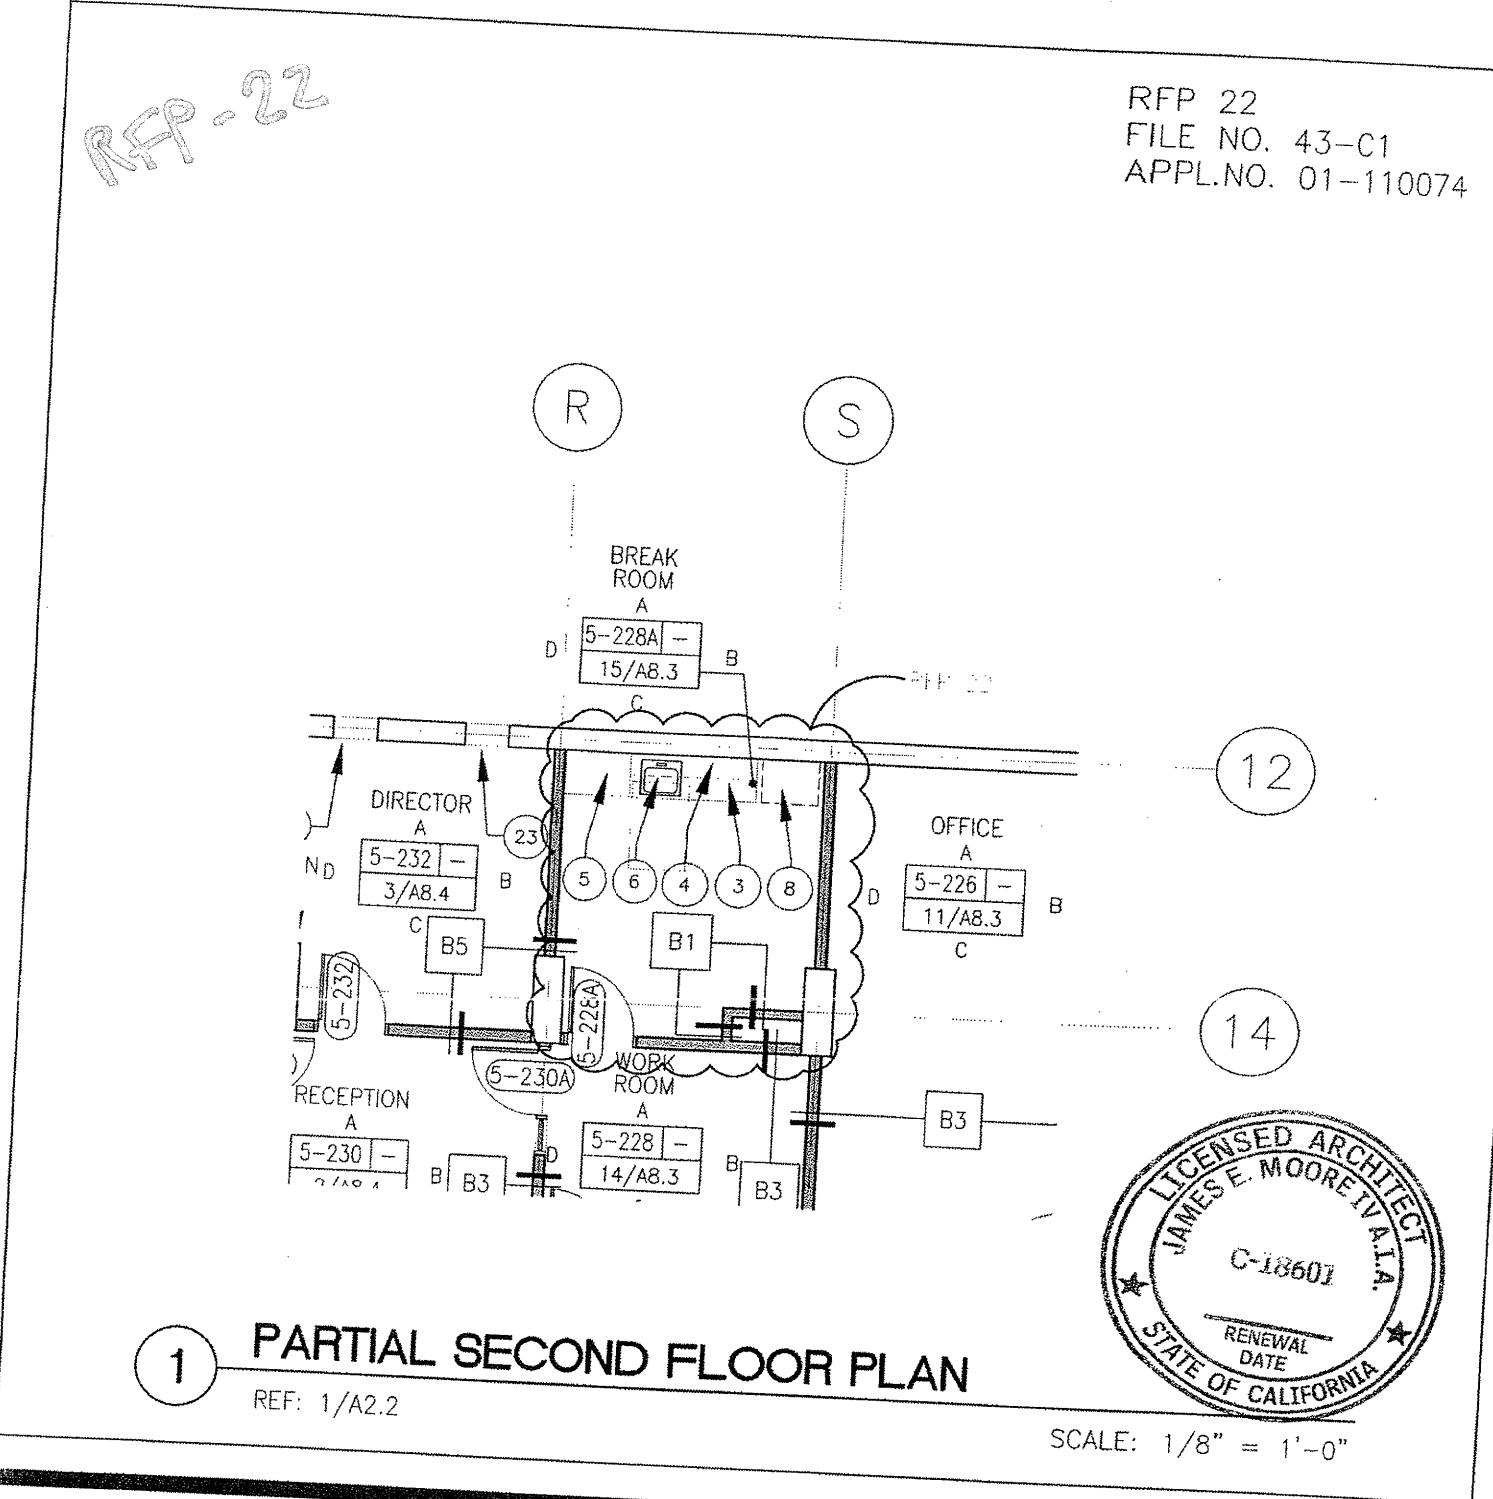

Canada B5/6
Central Duplication
Proposed Layout
From Meeting 08-19-10
Kent DDCI 08-29-10

BCA architecture planning interiors
 Project Name: CANADA COLLEGE - BUILDINGS 5 & 6 RENOVATIONS
 SAN MATEO COUNTRY COMMUNITY COLLEGE DISTRICT
 4200 FARM HILL BOULEVARD
 REDWOOD CITY, CA 94061
 FILE NO. 43-C1 APPL. 01-110074
 Date: 08/28/11
 Scale: AS NOTED
 Project Number: 08/13
 Drawing Number: ASK-15B