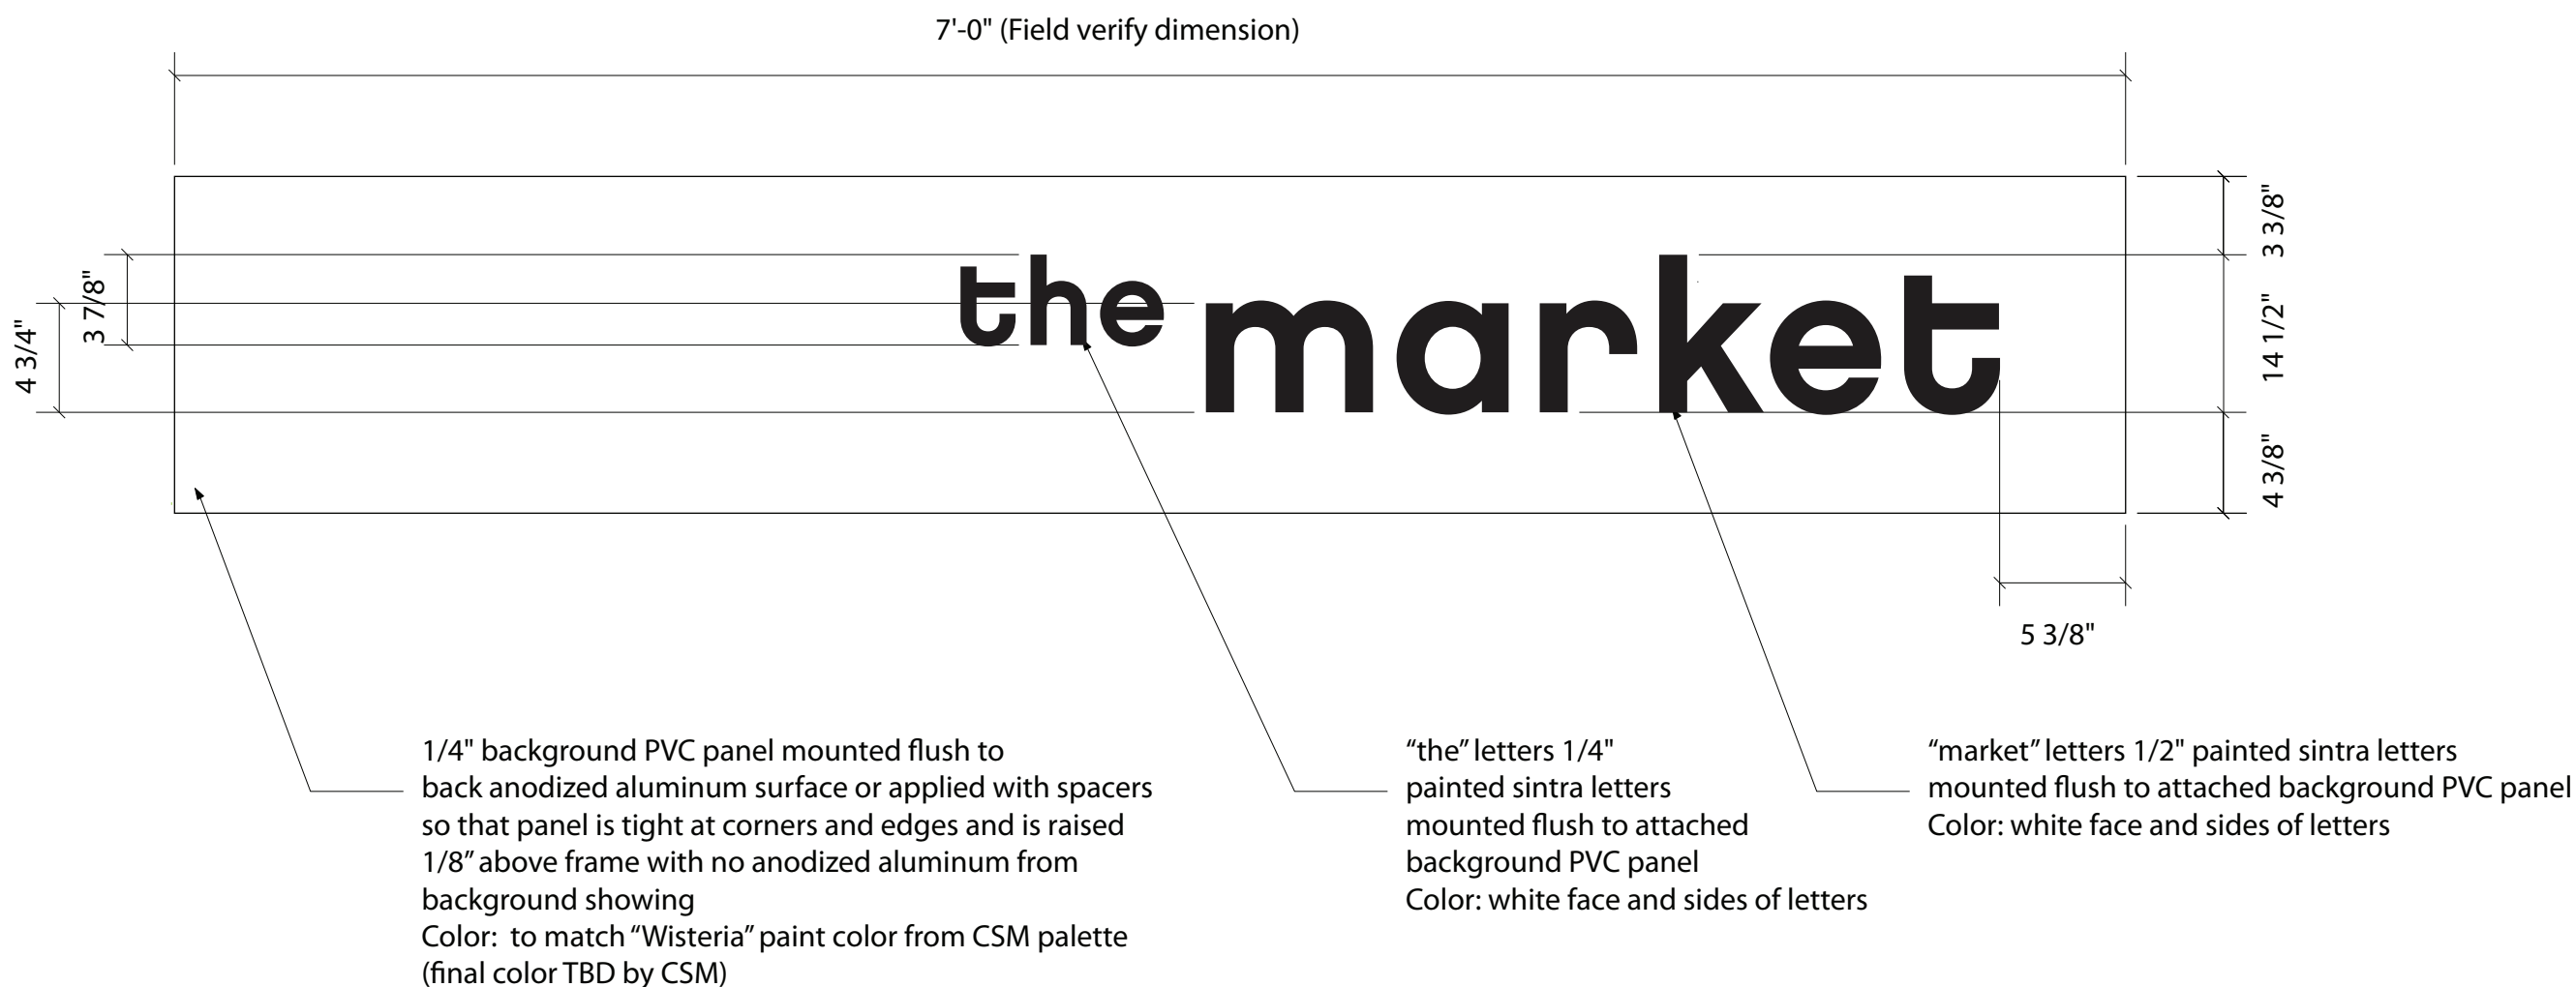

REVISIONS NO.	DATE	DESCRIPTION
1		
2		
3		
4		

1 SIGN TYPE 2.5 THE MARKET
SCALE: 1 1/2" = 1'-0"