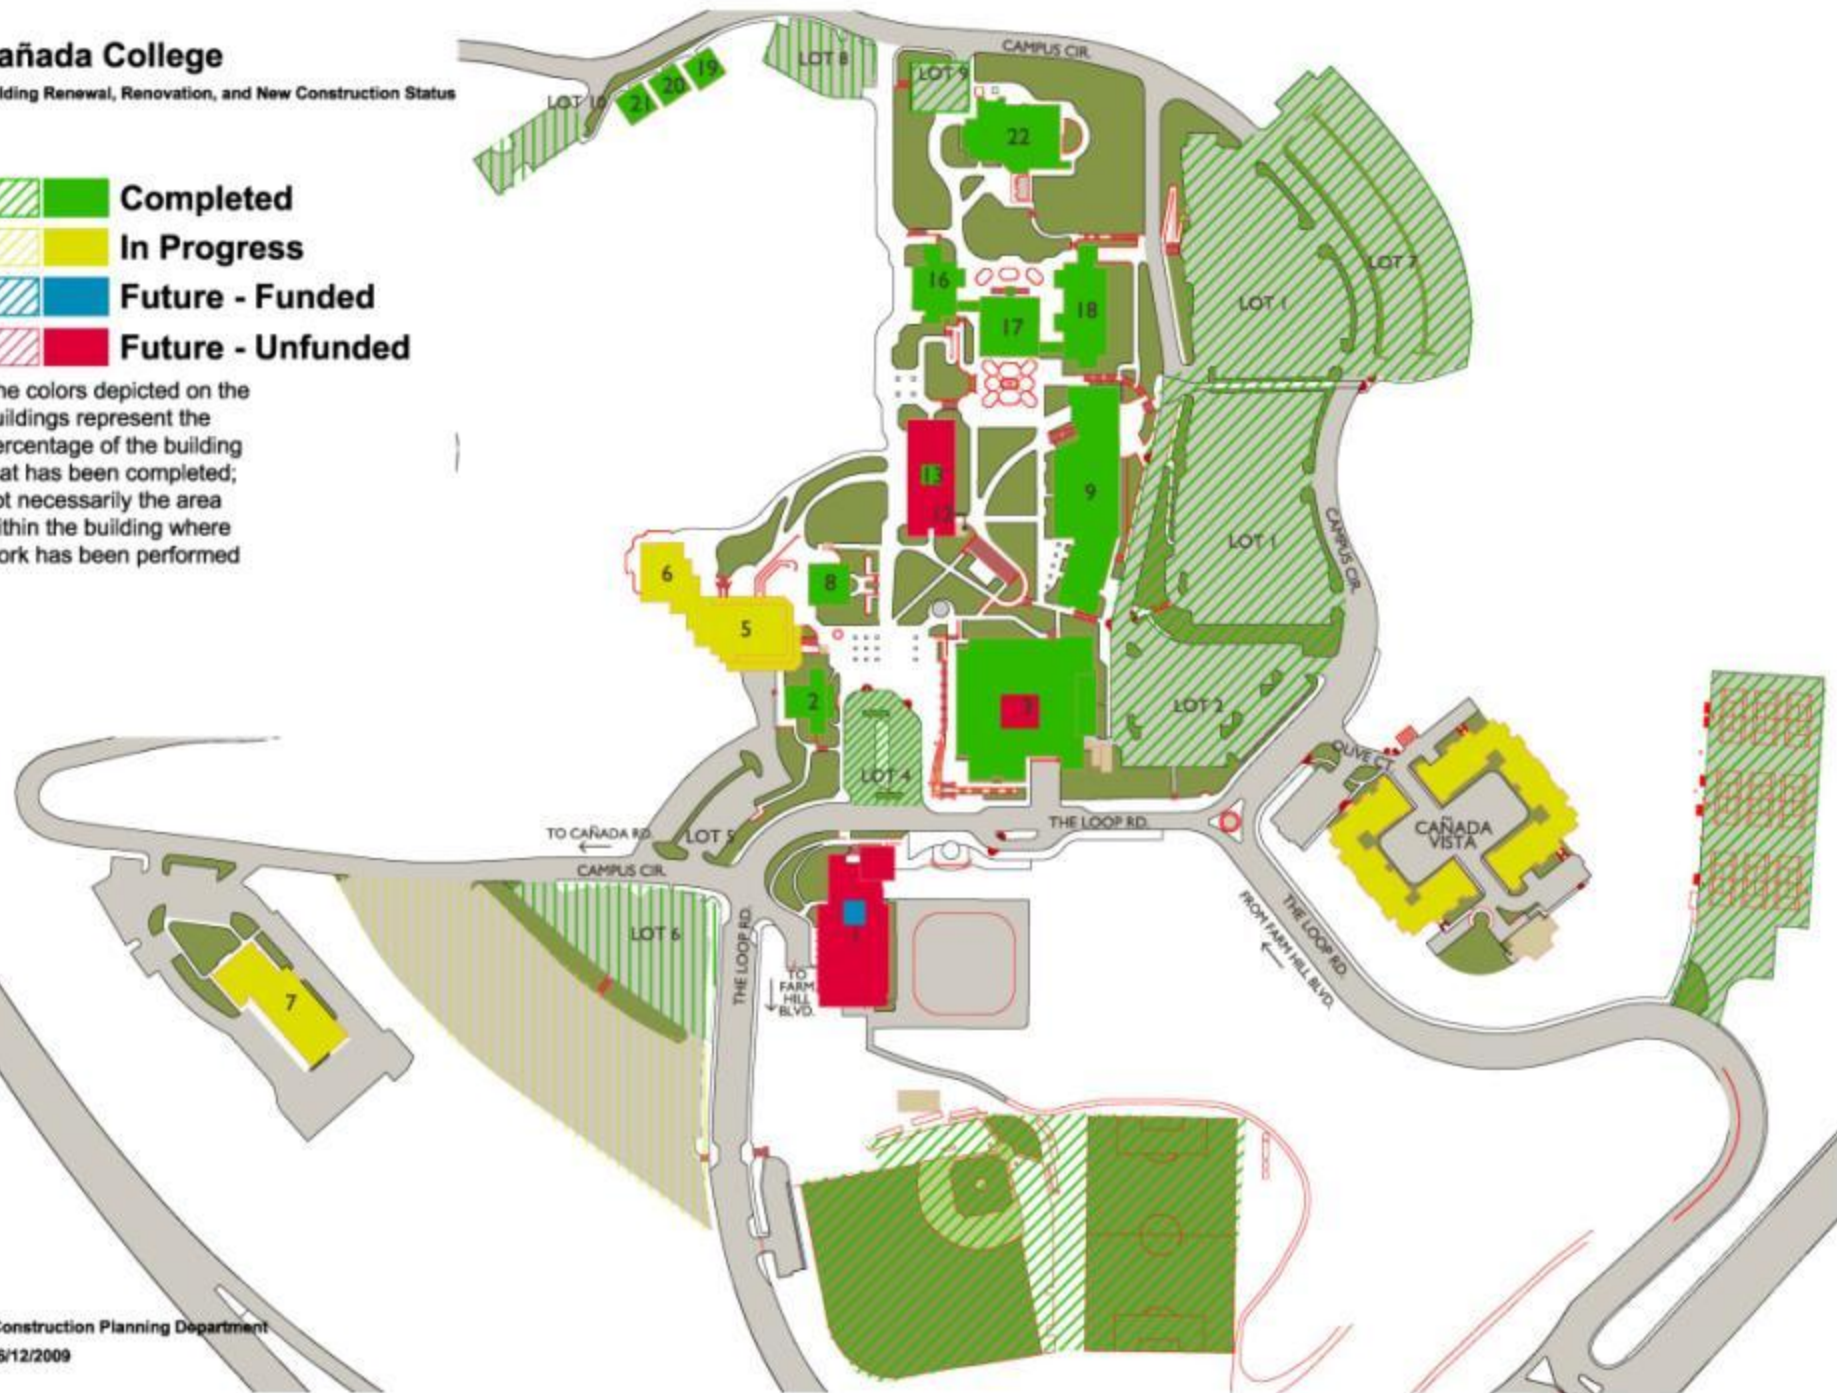

Cañada College

Building Renewal, Renovation, and New Construction Status

- **Completed**
- **In Progress**
- **Future - Funded**
- **Future - Unfunded**

The colors depicted on the buildings represent the percentage of the building that has been completed; not necessarily the area within the building where work has been performed