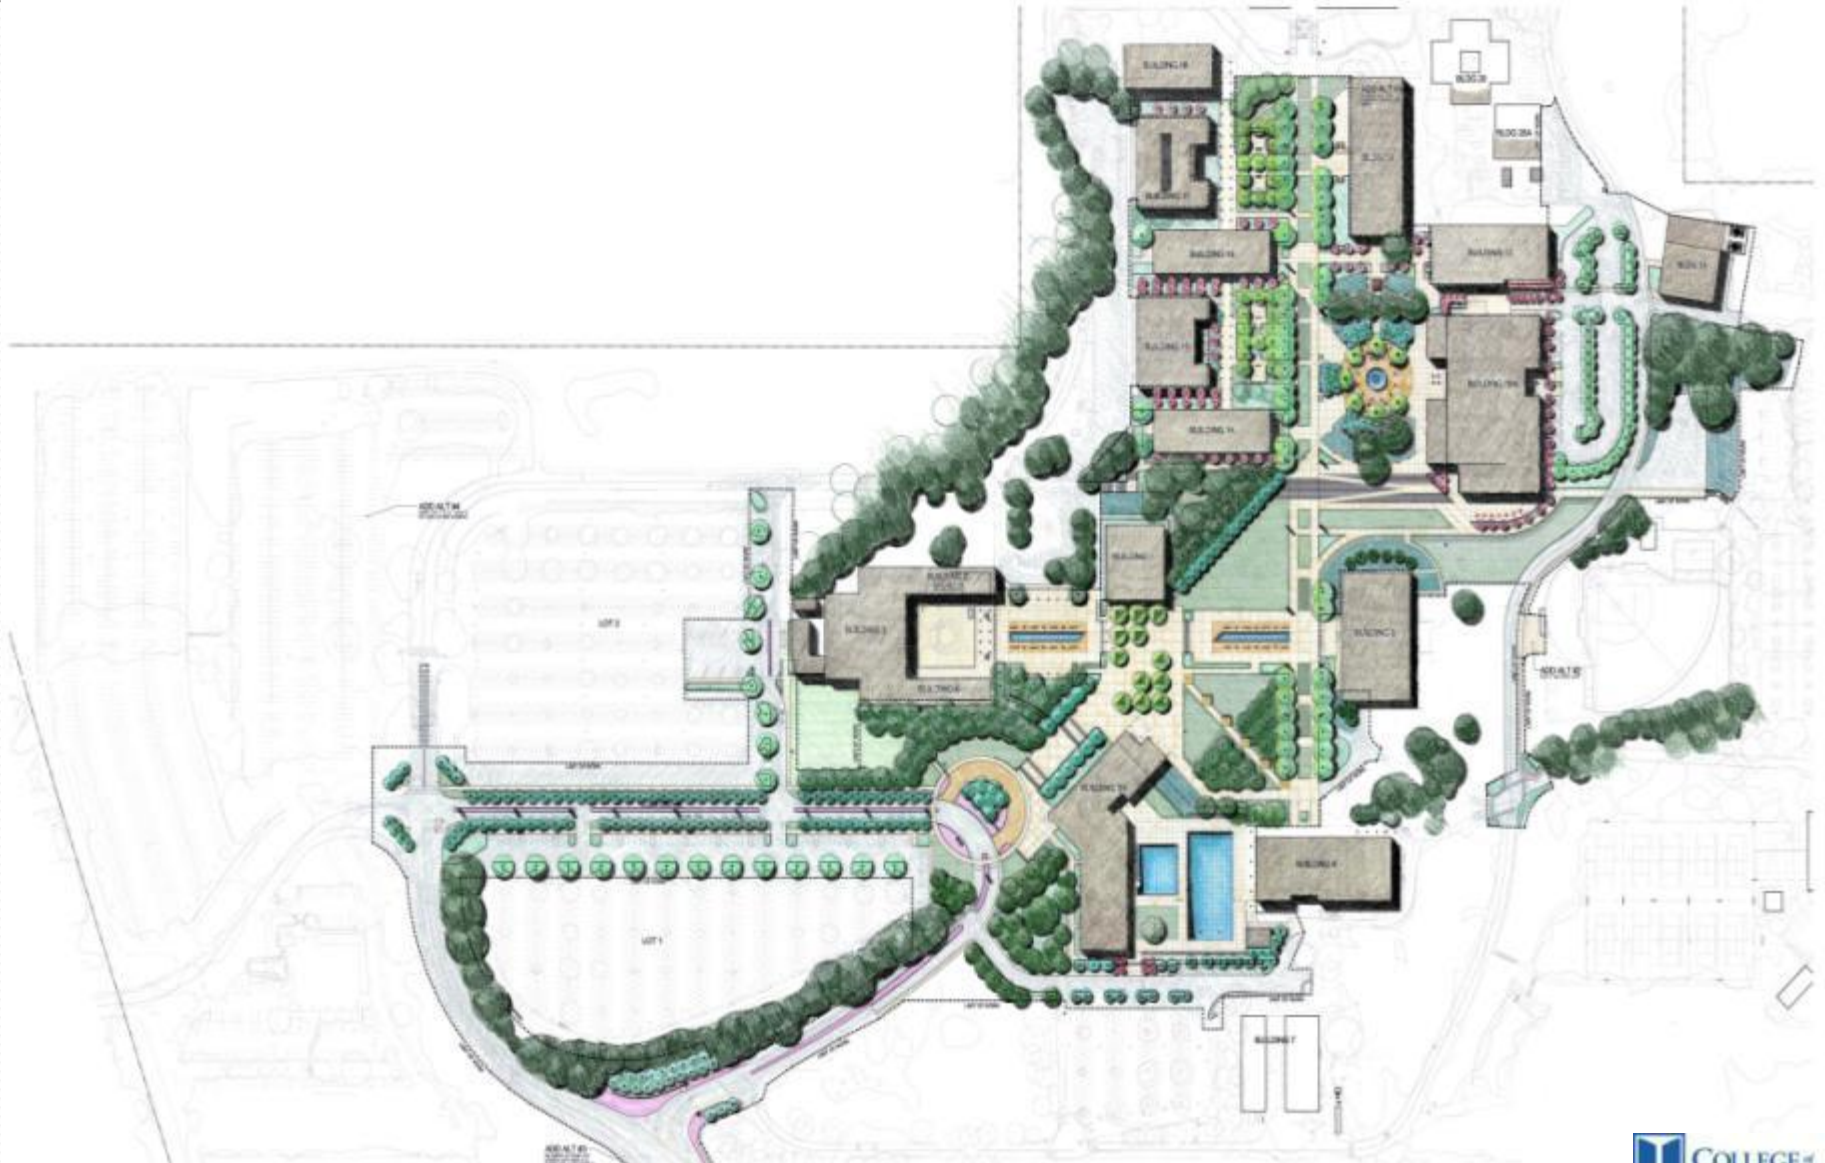

Building 10: Construction...in progress

Building 10: Construction...in progress

Building 10: Topping Out Ceremony

When: Thursday, June 18th 2009

Time: 11:30 a.m.

*Hosted by McCarthy Building Companies Inc.
Entire campus community is invited
Light refreshments will be served*

College of San Mateo Buildings 12/15/17/34 Modernization

CSM Building 15: construction in progress...

CSM Building 15: construction in progress...

College of San Mateo Sitework Improvements

"Facilities Excellence"