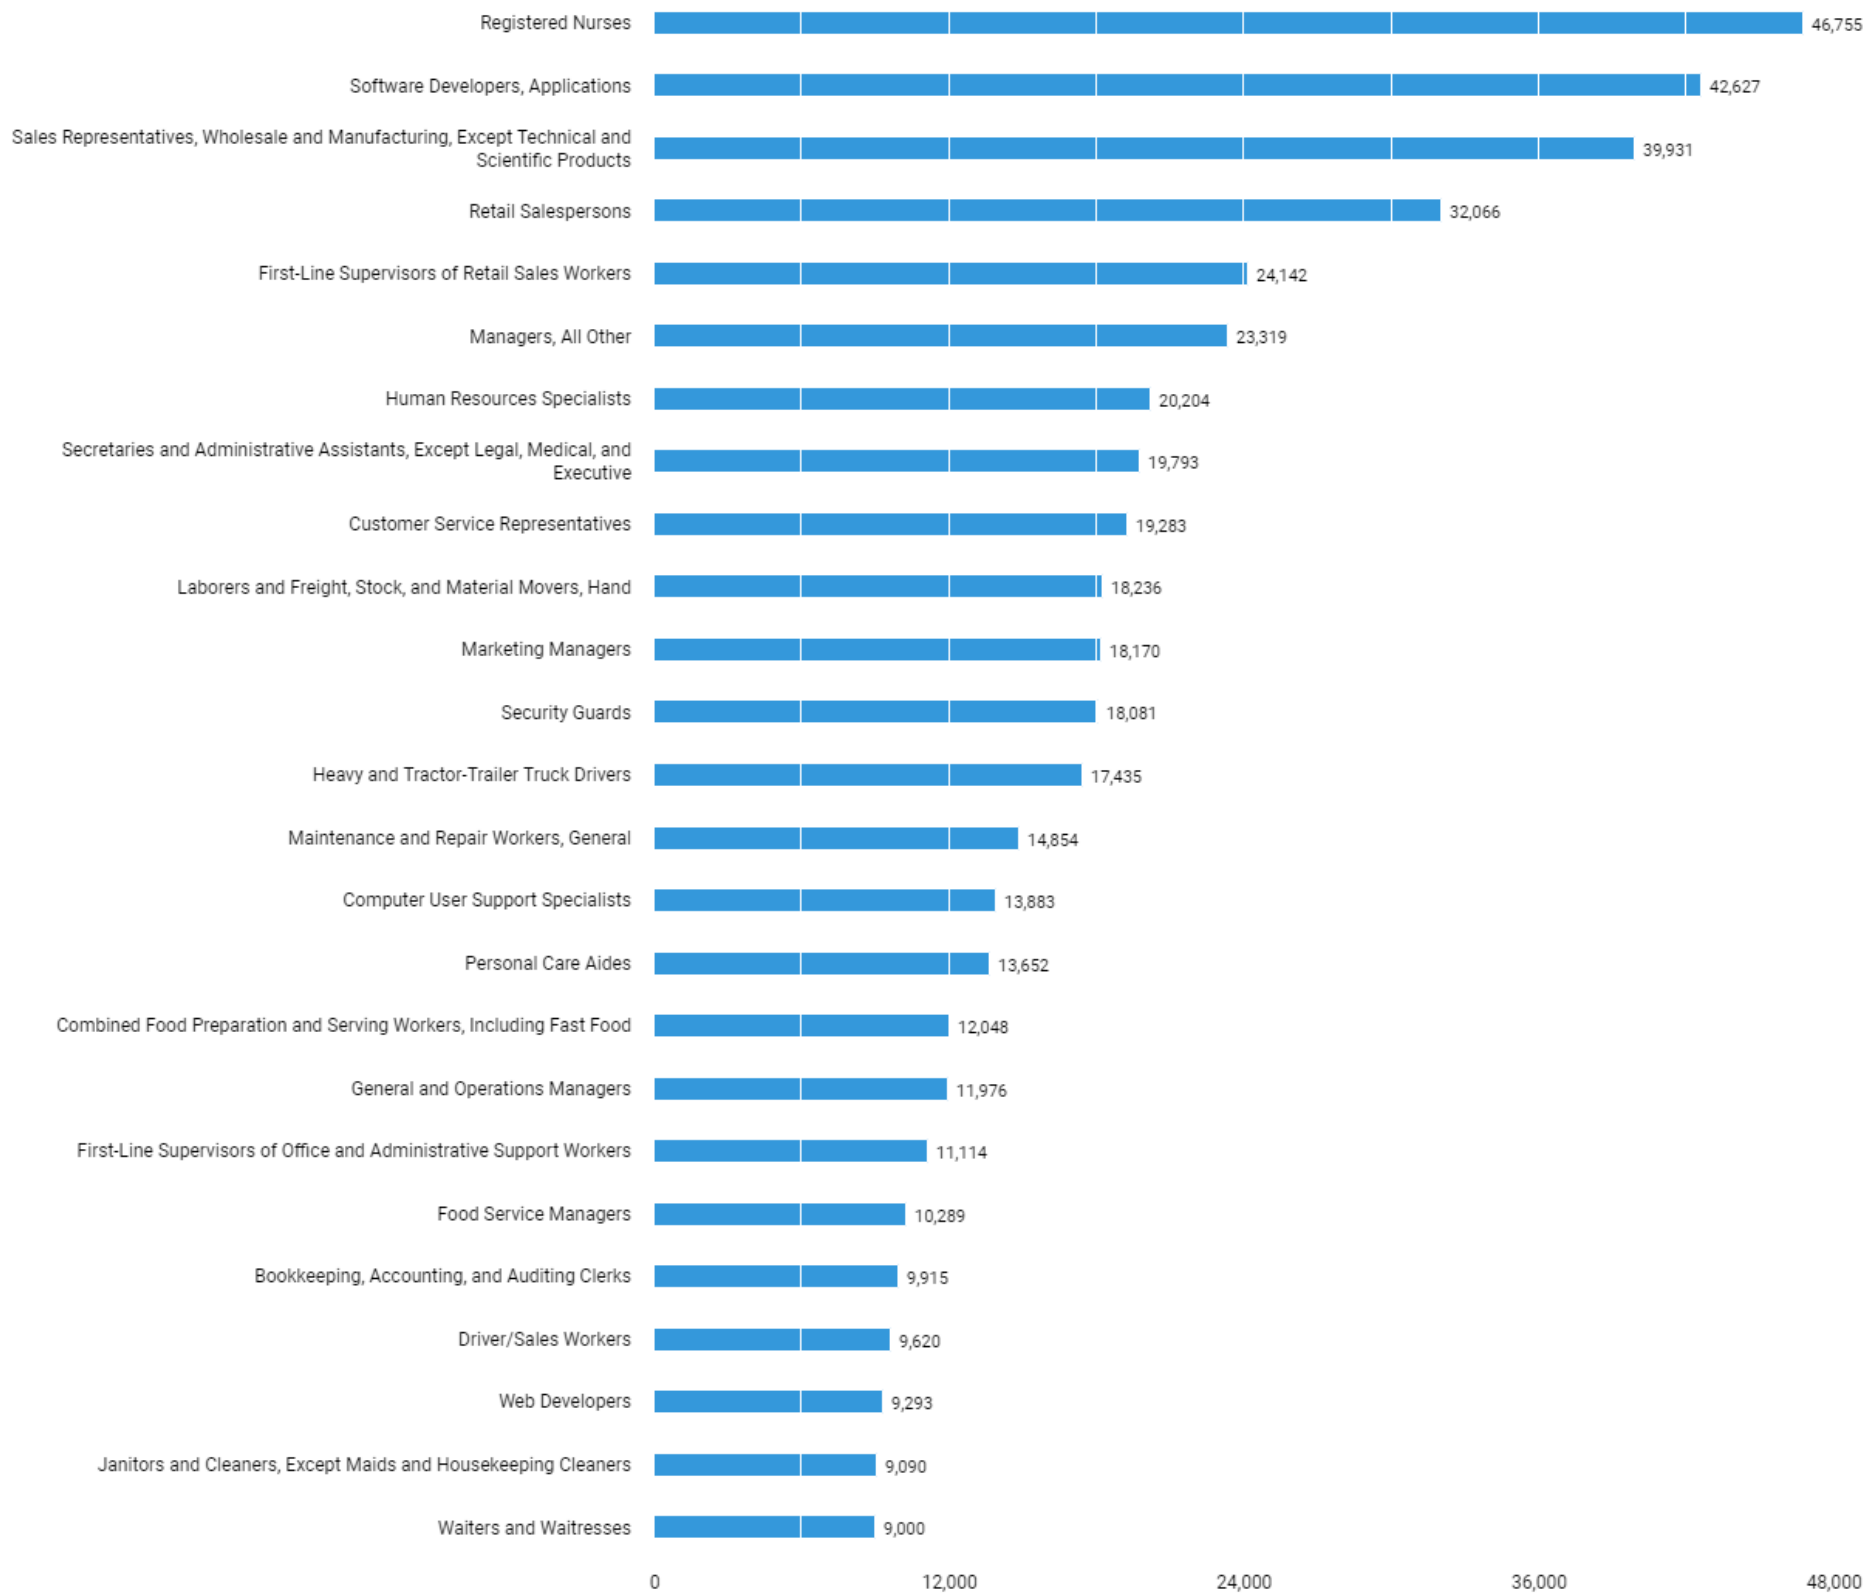

Regional Analysis

There are (1,177,254 job postings) between (Jun. 22, 2021 - Jun. 21, 2022) in your area for the selected criteria.

Active Selections

Last 365 days AND (County : San Mateo, CA OR County : San Francisco, CA OR County : Santa Clara, CA OR County : Contra Costa, CA OR County : Alameda, CA) AND ((Education : Both sub-baccalaureate and bachelor's-level credentials (inferred)) OR (Education : High school or vocational training (specified) OR Education : Associate's degree (specified) OR Education : Not listed (specified)))

What types of jobs are in demand?

The jobs are categorized into the following occupations

Unspecified postings: 40,629