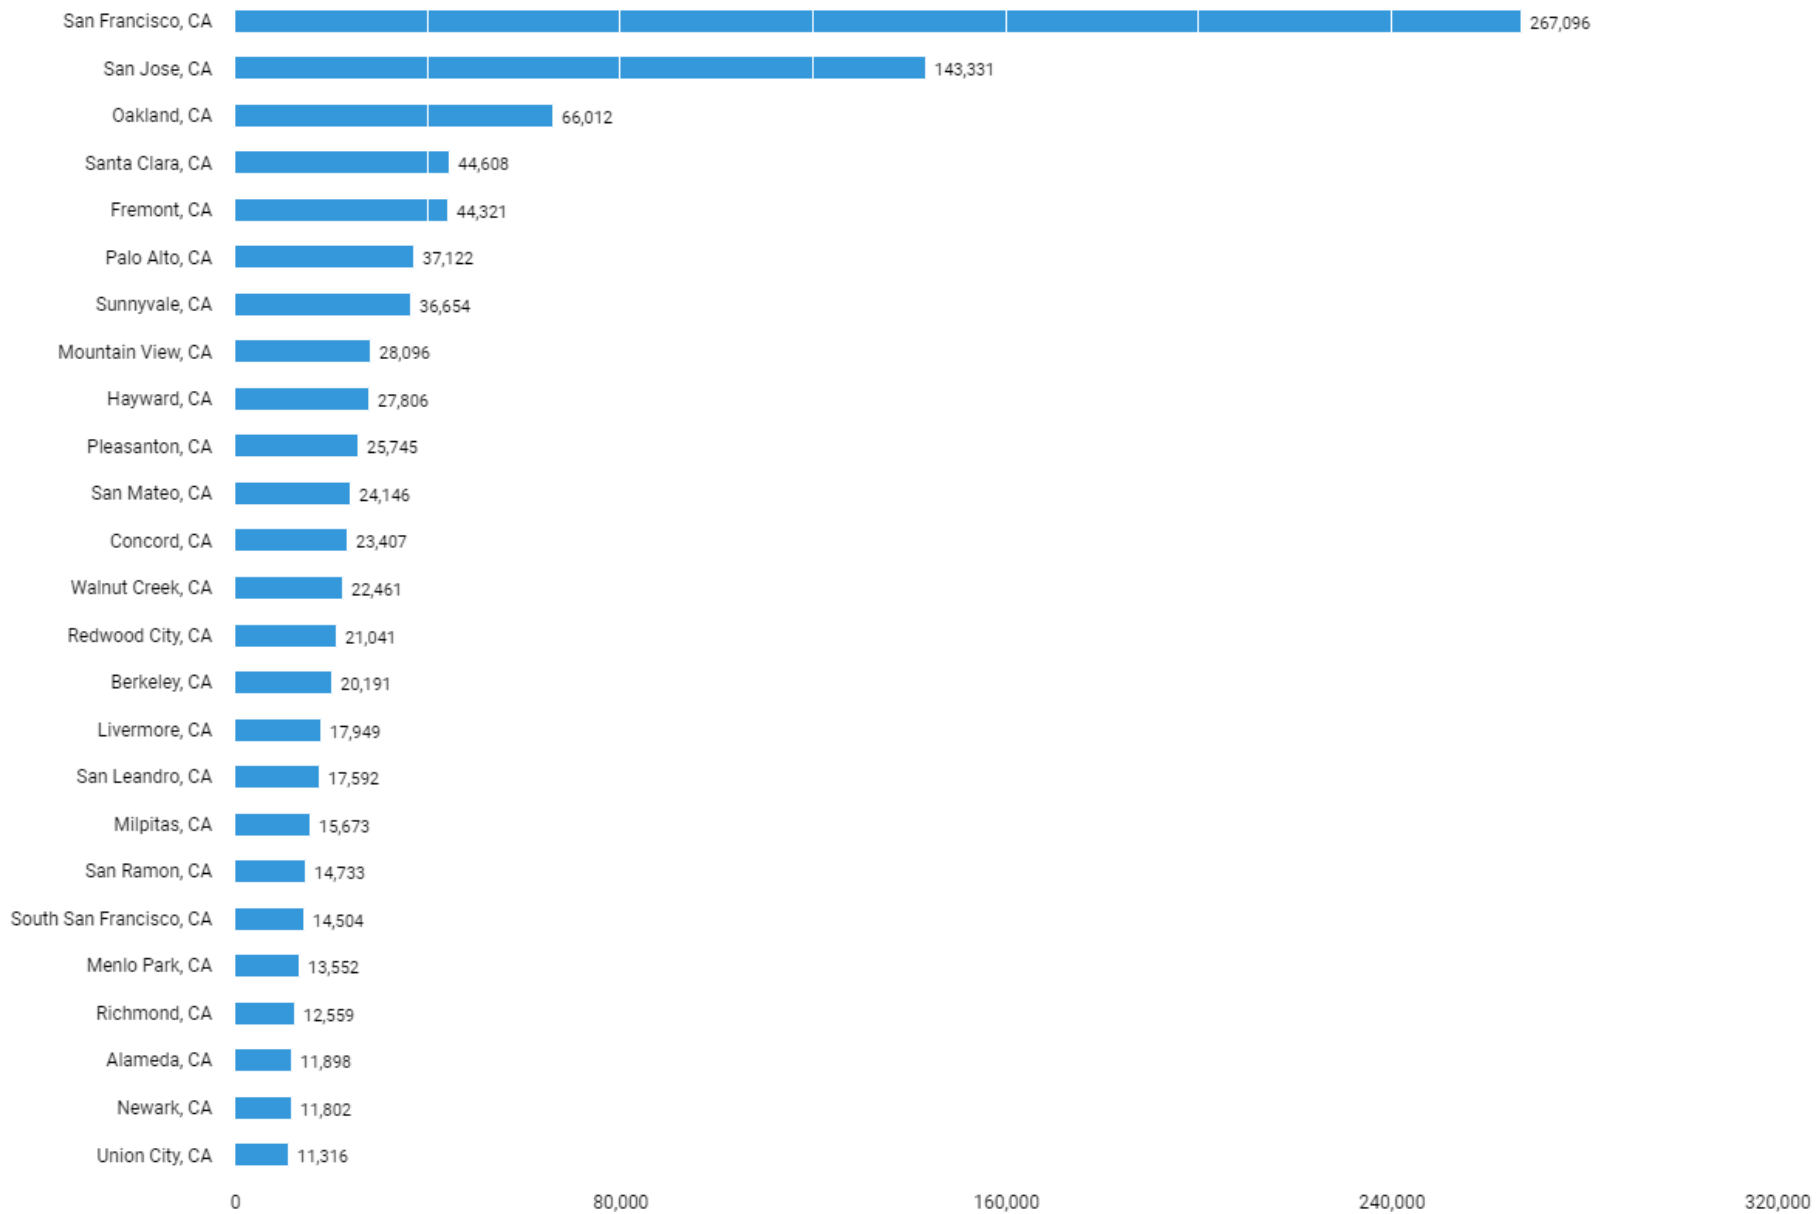

Regional Analysis

There are (1,177,254 job postings) between (Jun. 22, 2021 - Jun. 21, 2022) in your area for the selected criteria.

Active Selections

Last 365 days AND (County : San Mateo, CA OR County : San Francisco, CA OR County : Santa Clara, CA OR County : Contra Costa, CA OR County : Alameda, CA) AND ((Education : Both sub-baccalaureate and bachelor's-level credentials (inferred)) OR (Education : High school or vocational training (specified) OR Education : Associate's degree (specified) OR Education : Not listed (specified)))

What is the demand in this location?

The jobs are in the following locations

Unspecified postings: 0

Regional Analysis

There are (1,177,254 job postings) between (Jun. 22, 2021 - Jun. 21, 2022) in your area for the selected criteria.