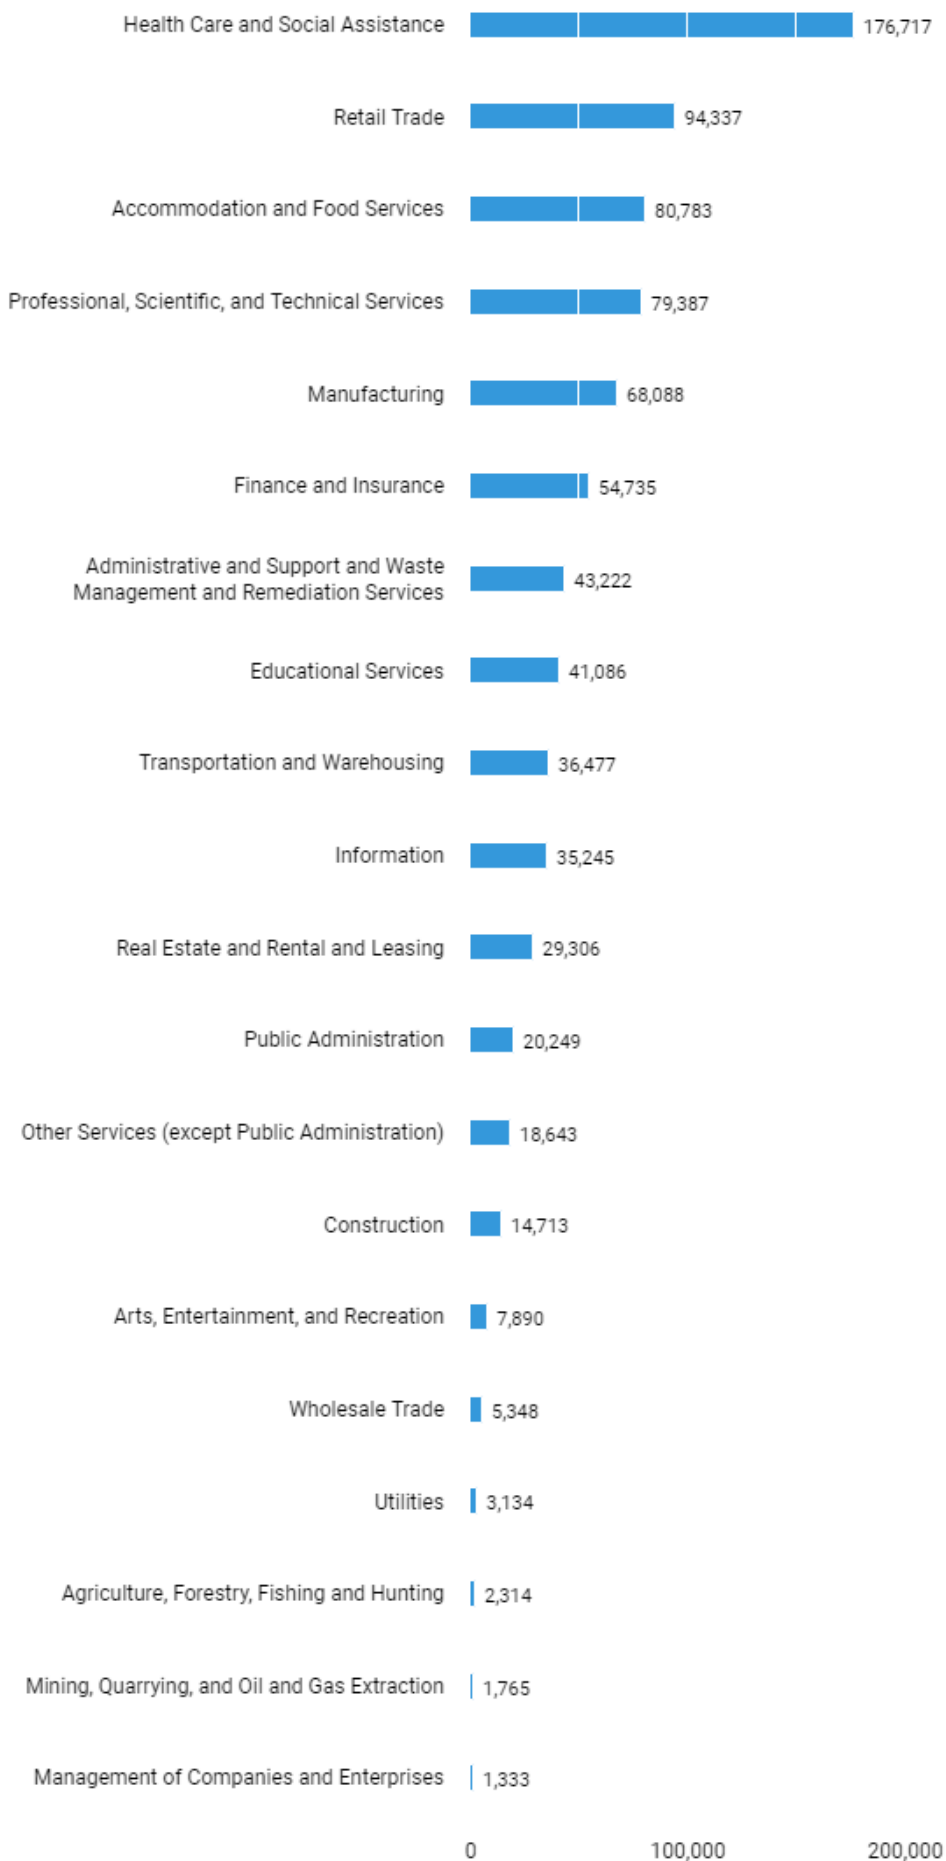

Who is hiring and in what industries?

The jobs are categorized into the following industries

Jun. 22, 2021 - Jun. 21, 2022

There are 1,177,254 postings available with the current filters applied.

There are 362,482 unspecified or unclassified postings.

Unspecified postings: 362,482

The following employers are hiring for the jobs

Jun. 22, 2021 - Jun. 21, 2022

There are 1,177,254 postings available with the current filters applied.

There are 260,189 unspecified or unclassified postings.