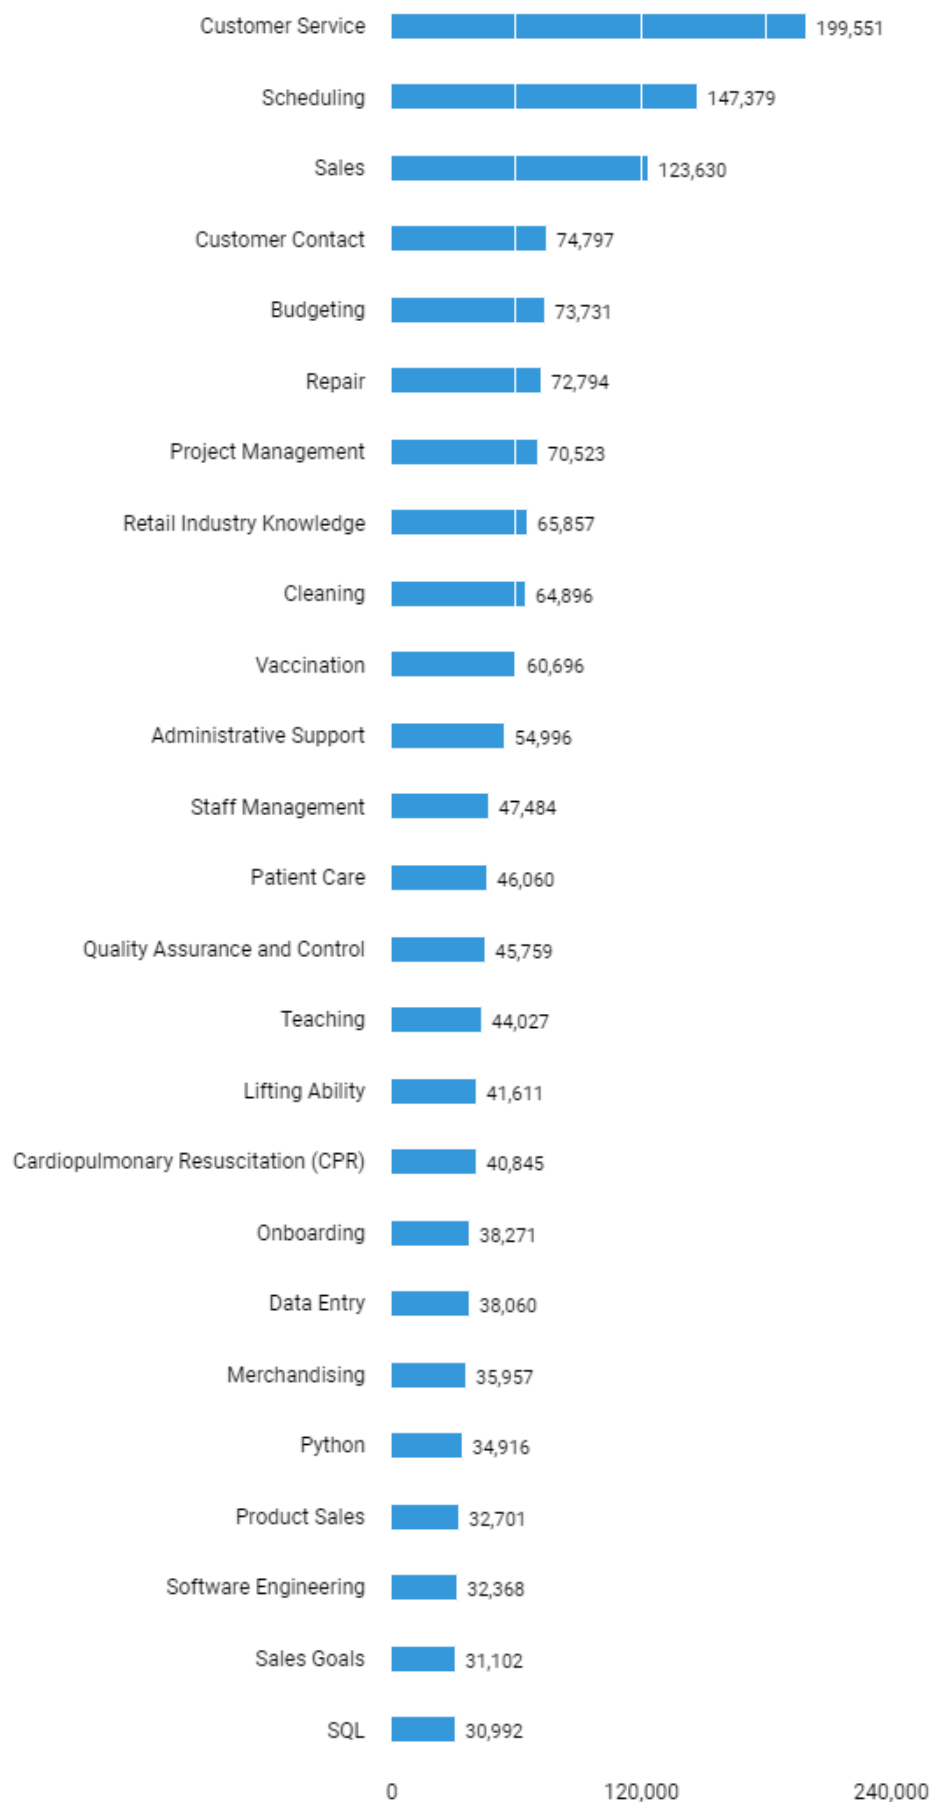

Who is hiring and in what industries?

The jobs are categorized into the following industries

Jun. 22, 2021 - Jun. 21, 2022

There are 1,177,254 postings available with the current filters applied.

There are 362,482 unspecified or unclassified postings.

Unspecified postings: 362,482

The following employers are hiring for the jobs

Jun. 22, 2021 - Jun. 21, 2022

There are 1,177,254 postings available with the current filters applied.

There are 260,189 unspecified or unclassified postings.

What are the most common qualifications for these jobs?

The following skills are most requested (Specialized Skills)

Jun. 22, 2021 - Jun. 21, 2022

There are 1,177,254 postings available with the current filters applied.
There are 190,068 unspecified or unclassified postings.