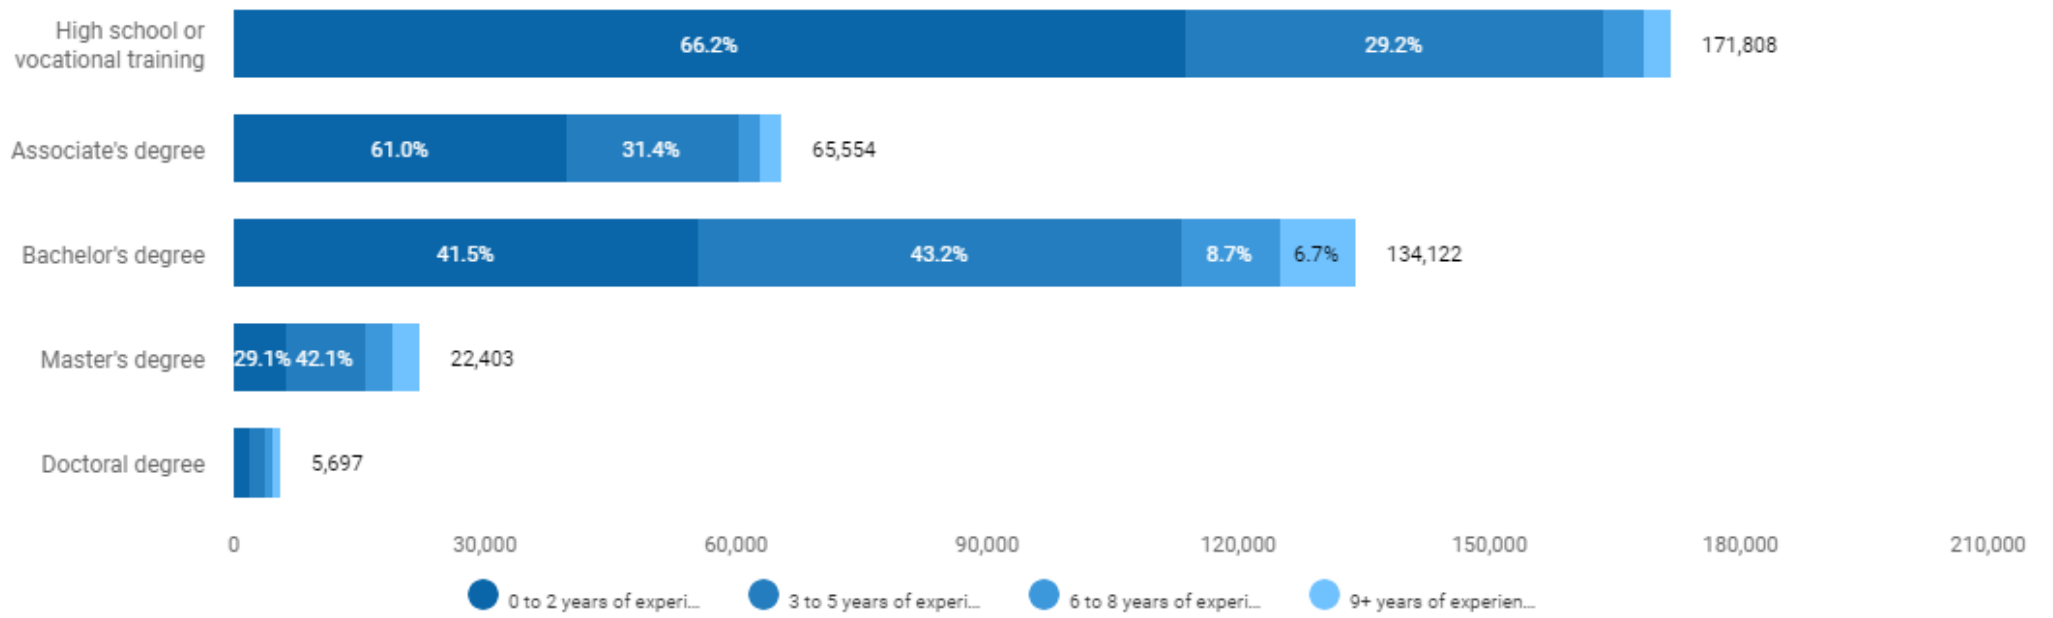

Unspecified postings: 190,068

The following skill clusters are most requested

Jun. 22, 2021 - Jun. 21, 2022

There are 1,177,254 postings available with the current filters applied.
There are 351,918 unspecified or unclassified postings.

Unspecified postings: 351,918

Regional Analysis

There are (1,177,254 job postings) between (Jun. 22, 2021 - Jun. 21, 2022) in your area for the selected criteria.

Active Selections

Last 365 days AND (County : San Mateo, CA OR County : San Francisco, CA OR County : Santa Clara, CA OR County : Contra Costa, CA OR County : Alameda, CA) AND ((Education : Both sub-baccalaureate and bachelor's-level credentials (inferred)) OR (Education : High school or vocational training (specified) OR Education : Associate's degree (specified) OR Education : Not listed (specified)))

The following levels of education and levels of experience are requested

Unspecified postings: 871,697