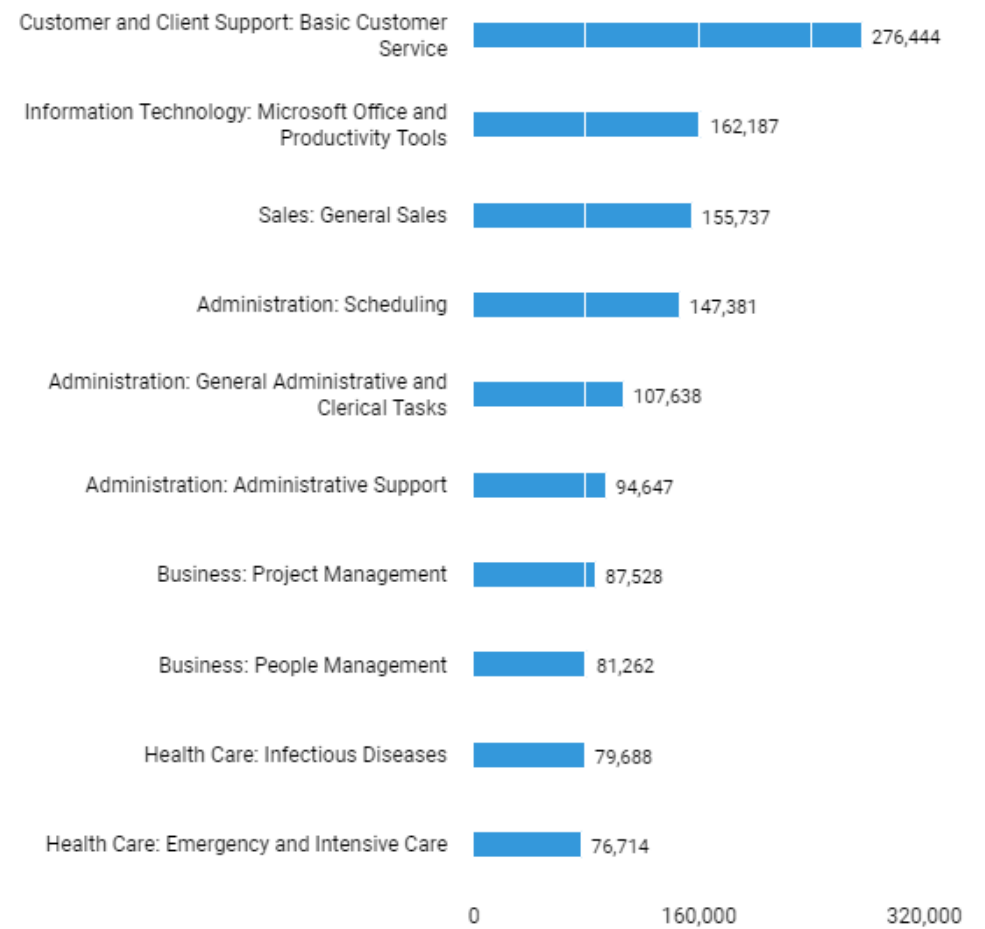

What are the most common qualifications for these jobs?

The following skills are most requested (Specialized Skills)

Jun. 22, 2021 - Jun. 21, 2022

There are 1,177,254 postings available with the current filters applied.
There are 190,068 unspecified or unclassified postings.

Unspecified postings: 190,068

The following skill clusters are most requested

Jun. 22, 2021 - Jun. 21, 2022

There are 1,177,254 postings available with the current filters applied.
There are 351,918 unspecified or unclassified postings.