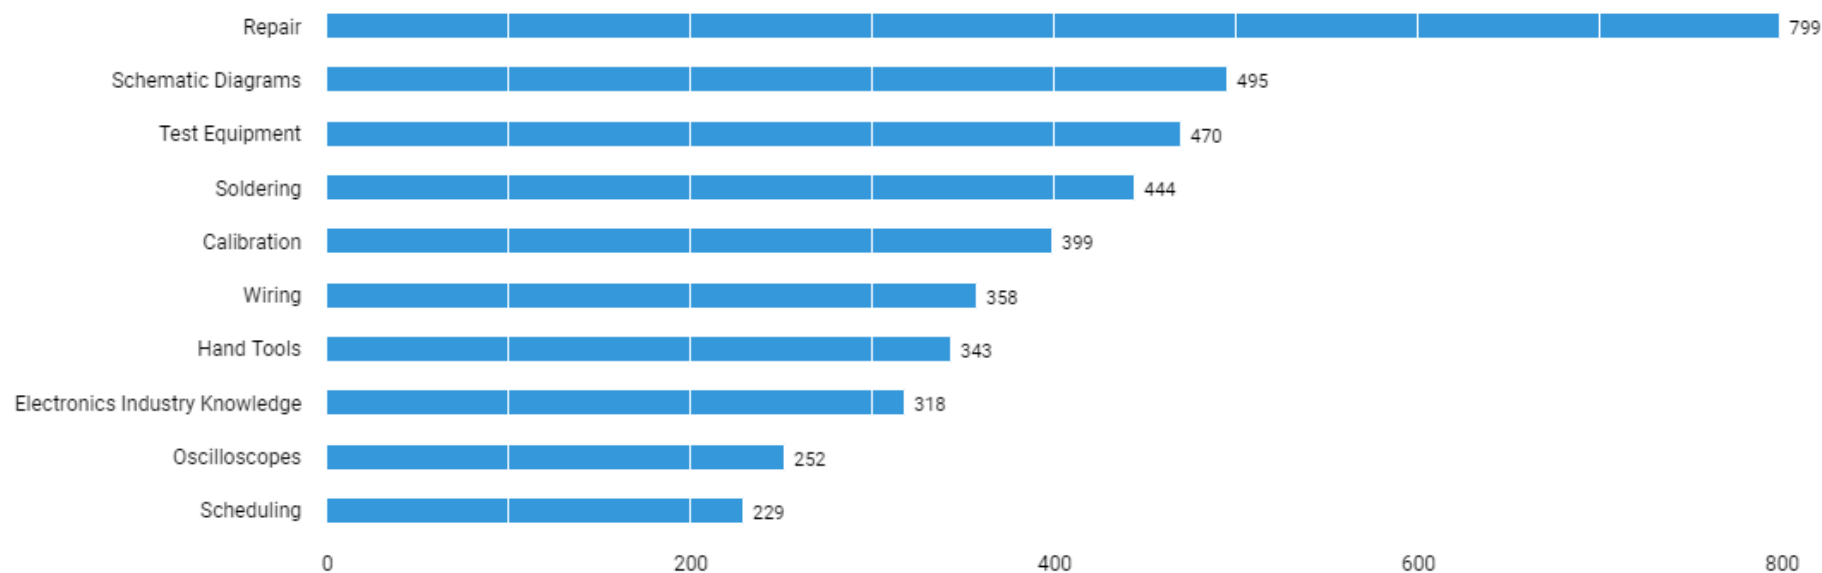

Unspecified postings: 0

Hard to Fill Jobs

There are (2,281 job postings) between (Jul. 01, 2020 - Jun. 30, 2021) in your area for the selected criteria.

Active Selections

Last 12 months AND (County : San Mateo, CA OR County : San Francisco, CA OR County : Santa Clara, CA OR County : Contra Costa, CA OR County : Alameda, CA) AND (BGTOCC : Electrical and Electronics Technician OR BGTOCC : Electrical / Electronic Designer) AND ((Education : Both sub-baccalaureate and bachelor's-level credentials (inferred)) AND (Education : High school or vocational training (specified) OR Education : Associate's degree (specified) OR Education : Not listed (specified)))

Who are these employers?

Unspecified postings: 643

What are the most requested skills? (Specialized Skills)

Unspecified postings: 158

Hard to Fill Jobs

There are (2,281 job postings) between (Jul. 01, 2020 - Jun. 30, 2021) in your area for the selected criteria.