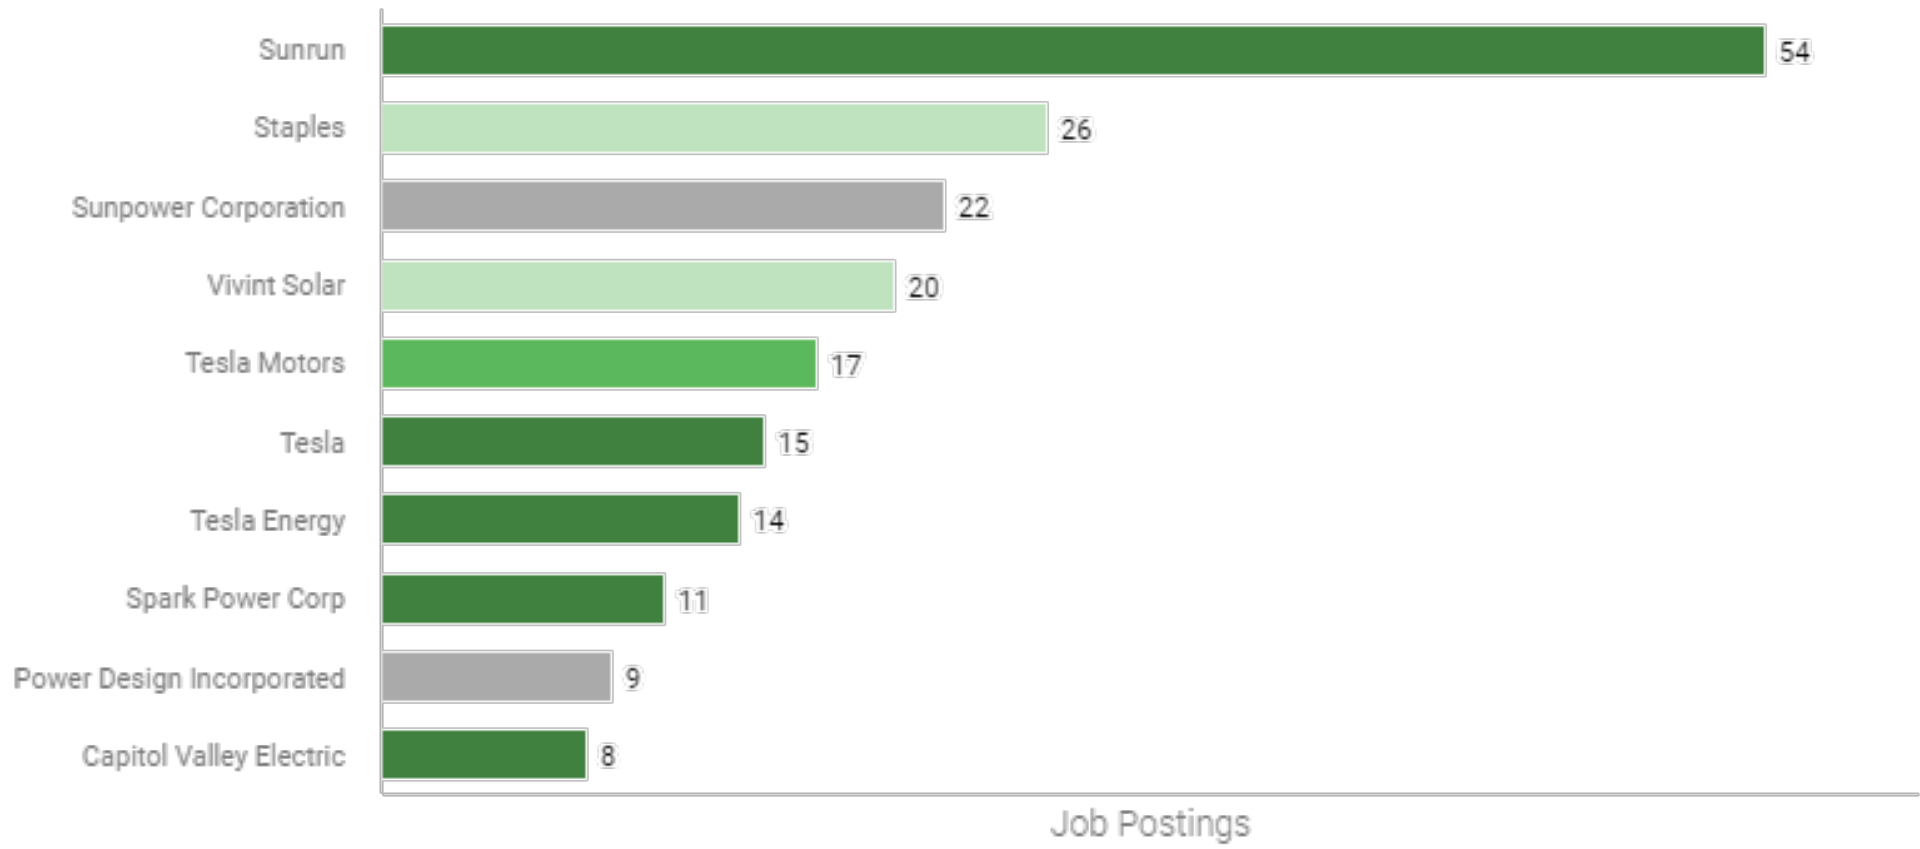

Currently displaying: Specialized

Top Industries

Currently displaying: 2digit

Top Employers

Top Locations

County	Job Postings (Last 12 Months)	Median Salary	Location Quotient
Los Angeles, CA	526	\$54k	0.7 
San Diego, CA	349	\$47k	1.0 
Alameda, CA	302	\$56k	1.5 
Orange, CA	263	\$55k	0.8 
Santa Clara, CA	217	\$63k	0.8 
Sacramento, CA	209	\$55k	1.4 
Riverside, CA	191	\$48k	1.4 
San Bernardino, CA	181	\$54k	1.1 
Kern, CA	158	\$51k	3.0 
Fresno, CA	149	\$53k	2.1 