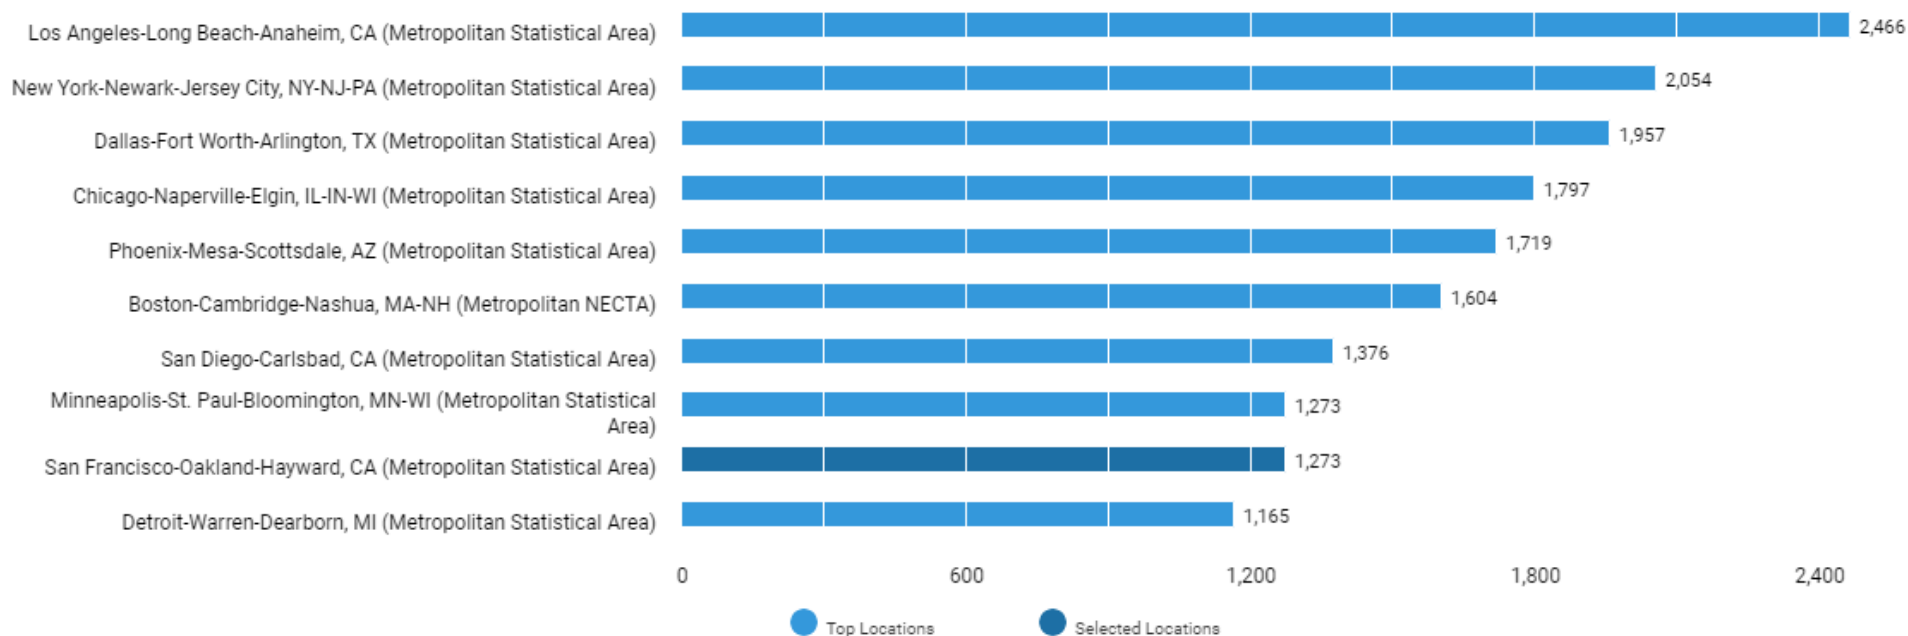

Hard to Fill Jobs

There are (2,281 job postings) between (Jul. 01, 2020 - Jun. 30, 2021) in your area for the selected criteria.

Active Selections

Last 12 months AND (County : San Mateo, CA OR County : San Francisco, CA OR County : Santa Clara, CA OR County : Contra Costa, CA OR County : Alameda, CA) AND (BGTOCC : Electrical and Electronics Technician OR BGTOCC : Electrical / Electronic Designer) AND ((Education : Both sub-baccalaureate and bachelor's-level credentials (inferred)) AND (Education : High school or vocational training (specified) OR Education : Associate's degree (specified) OR Education : Not listed (specified)))

What are the in-demand locations?

Unspecified postings: 4,886