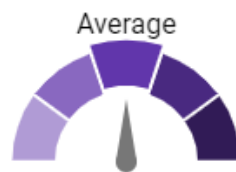

*This report uses data from the National Center for Education Statistics (NCES) IPEDS database from 2015-2019.

Certification Analysis

Active Selections

San Mateo, CA, San Francisco, CA, Santa Clara, CA, Contra Costa, CA, Alameda, CA, Electrician Certification

Certification Metrics

Job Postings

Last 12 Months

Location Quotient

Salary Overall

Salary By Education

Salary distribution is not shown for education levels with insufficient sample size

Salary By Experience