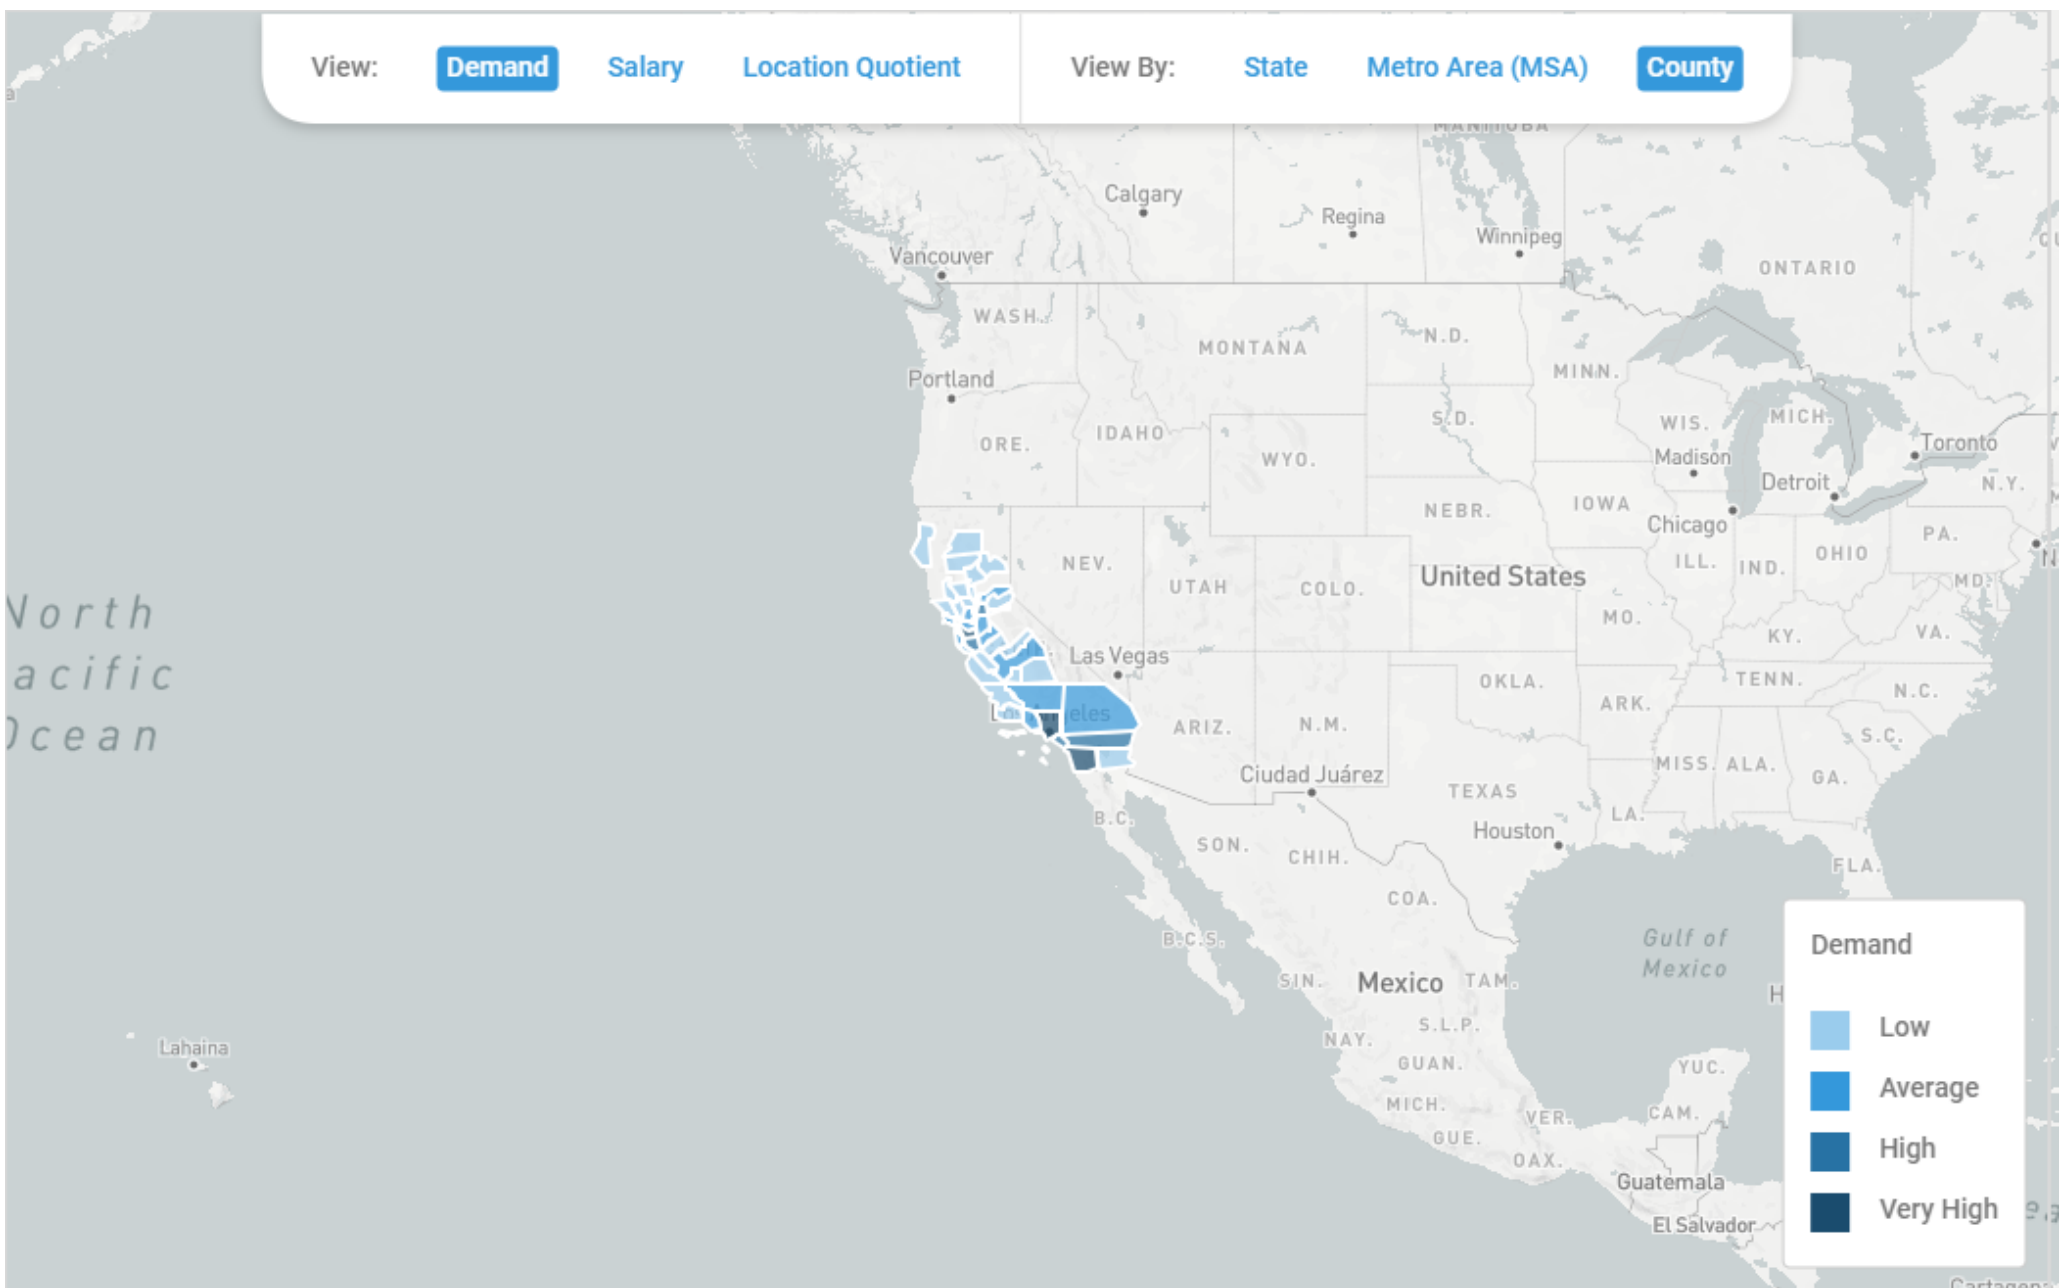

Currently displaying: Specialized

Top Industries

Currently displaying: 2digit

Top Employers

Top Locations

County	Job Postings (Last 12 Months)	Median Salary	Location Quotient
Los Angeles, CA	526	\$54k	0.7 
San Diego, CA	349	\$47k	1.0 
Alameda, CA	302	\$56k	1.5 
Orange, CA	263	\$55k	0.8 
Santa Clara, CA	217	\$63k	0.8 
Sacramento, CA	209	\$55k	1.4 
Riverside, CA	191	\$48k	1.4 
San Bernardino, CA	181	\$54k	1.1 
Kern, CA	158	\$51k	3.0 
Fresno, CA	149	\$53k	2.1 

Hard to Fill Jobs

There are (210,170 job postings) between (Jul. 01, 2020 - Jun. 30, 2021) in your area for the selected criteria.

Active Selections

Last 12 months AND (County : San Mateo, CA OR County : San Francisco, CA OR County : Santa Clara, CA OR County : Contra Costa, CA OR County : Alameda, CA) AND ((Education : Both sub-baccalaureate and bachelor's-level credentials (inferred)) AND (Education : High school or vocational training (specified) OR Education : Associate's degree (specified) OR Education : Not listed (specified)))

*Location quotients show how concentrated demand is within a particular geography. US-wide average demand equals 1.0; an LQ of 1.2, for example, indicates 20% higher demand than the US average (or 1.2 times the US concentration). Grayed out values should be used with caution due to low posting totals.