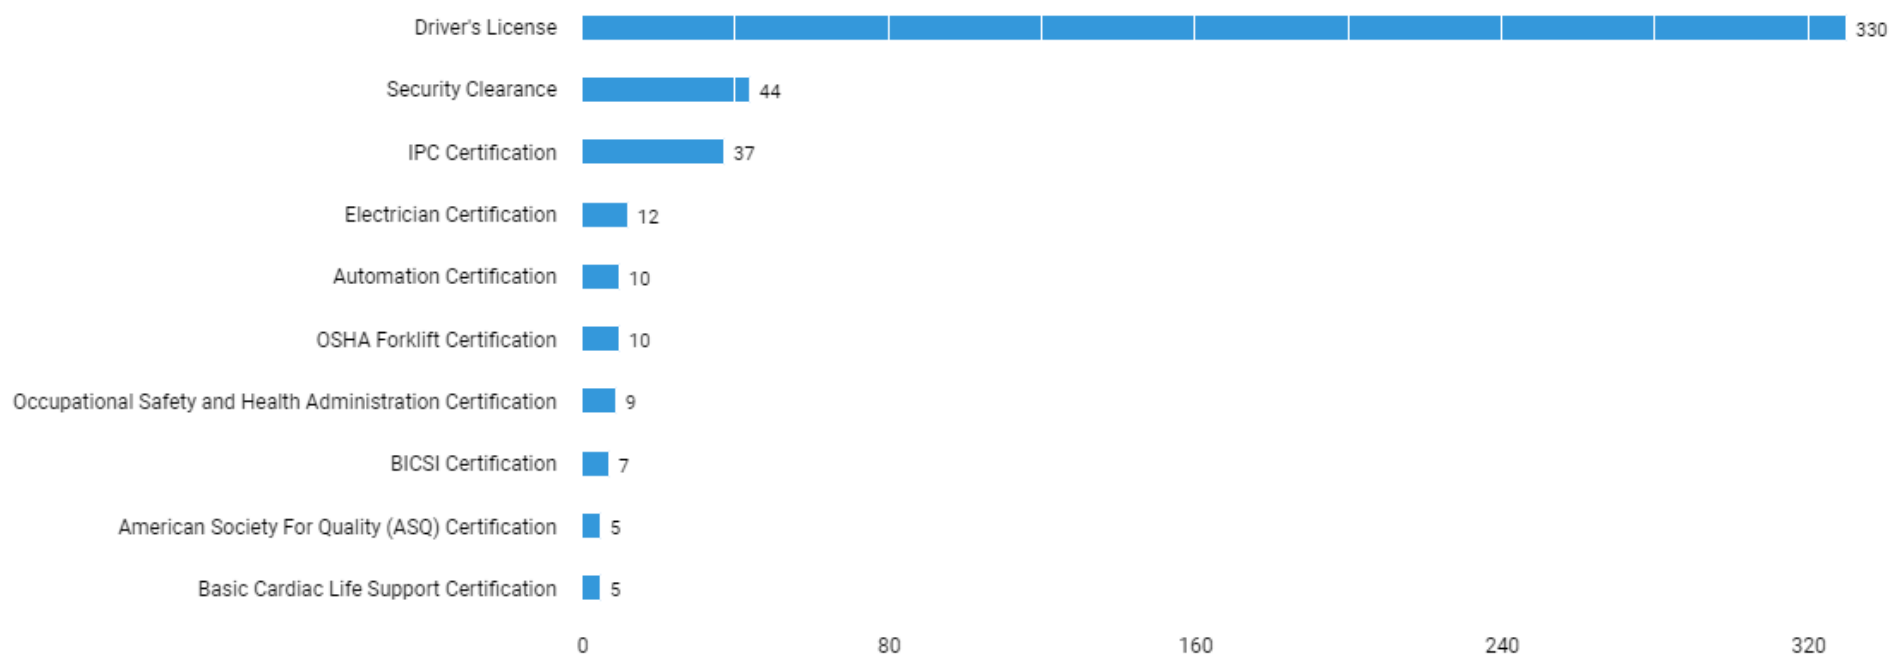

Who are these employers?

Unspecified postings: 643

What are the most requested skills? (Specialized Skills)

Unspecified postings: 158

Hard to Fill Jobs

There are (2,281 job postings) between (Jul. 01, 2020 - Jun. 30, 2021) in your area for the selected criteria.

Active Selections

Last 12 months AND (County : San Mateo, CA OR County : San Francisco, CA OR County : Santa Clara, CA OR County : Contra Costa, CA OR County : Alameda, CA) AND (BGTOCC : Electrical and Electronics Technician OR BGTOCC : Electrical / Electronic Designer) AND ((Education : Both sub-baccalaureate and bachelor's-level credentials (inferred)) AND (Education : High school or vocational training (specified) OR Education : Associate's degree (specified) OR Education : Not listed (specified)))

What are the in-demand locations?

Unspecified postings: 4,886

What are the most common certifications for these jobs?

Unspecified postings: 1,812

Hard to Fill Jobs

There are (2,281 job postings) between (Jul. 01, 2020 - Jun. 30, 2021) in your area for the selected criteria.