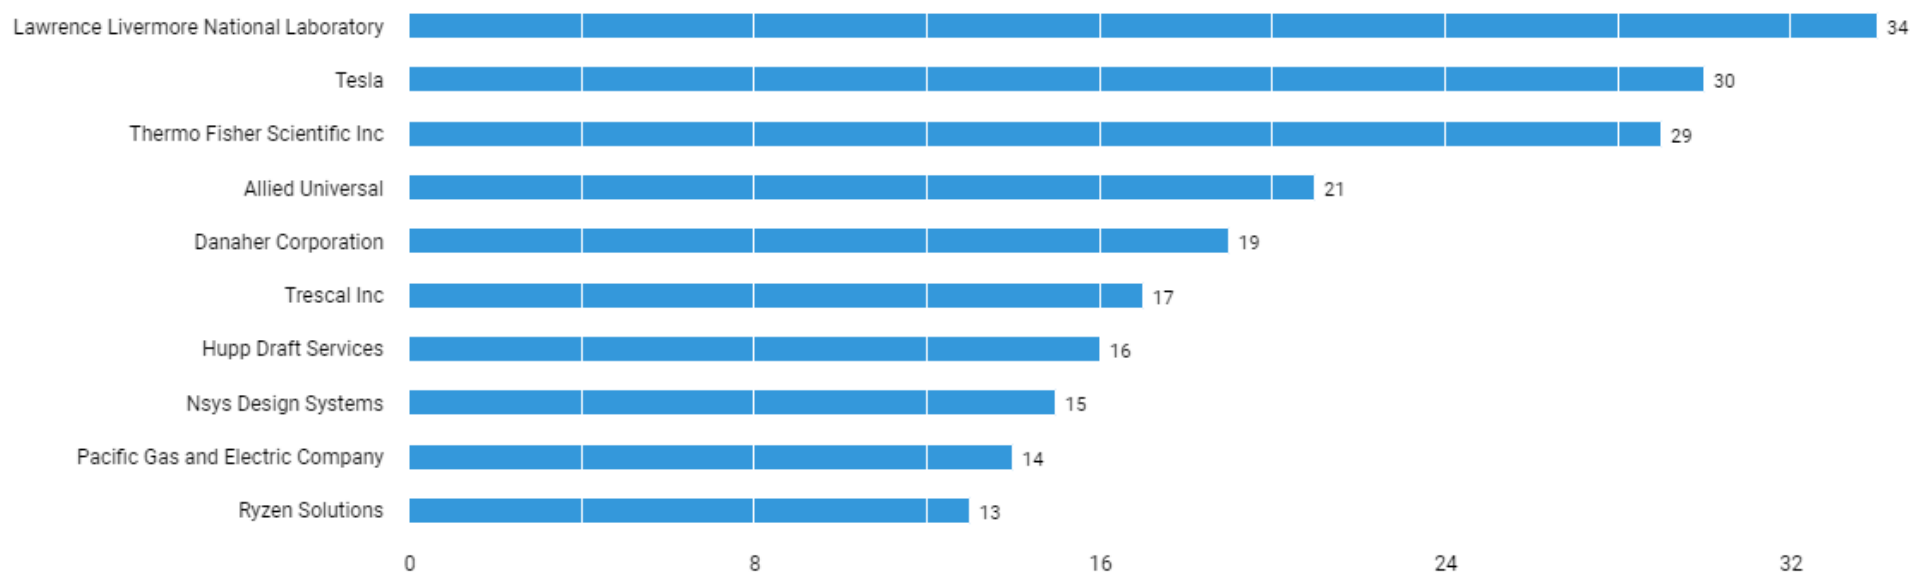

Unspecified postings: 0

Hard to Fill Jobs

There are (2,281 job postings) between (Jul. 01, 2020 - Jun. 30, 2021) in your area for the selected criteria.

Active Selections

Last 12 months AND (County : San Mateo, CA OR County : San Francisco, CA OR County : Santa Clara, CA OR County : Contra Costa, CA OR County : Alameda, CA) AND (BGTOCC : Electrical and Electronics Technician OR BGTOCC : Electrical / Electronic Designer) AND ((Education : Both sub-baccalaureate and bachelor's-level credentials (inferred)) AND (Education : High school or vocational training (specified) OR Education : Associate's degree (specified) OR Education : Not listed (specified)))

Who are these employers?

Unspecified postings: 643

What are the most requested skills? (Specialized Skills)

Unspecified postings: 158

Hard to Fill Jobs

There are (2,281 job postings) between (Jul. 01, 2020 - Jun. 30, 2021) in your area for the selected criteria.