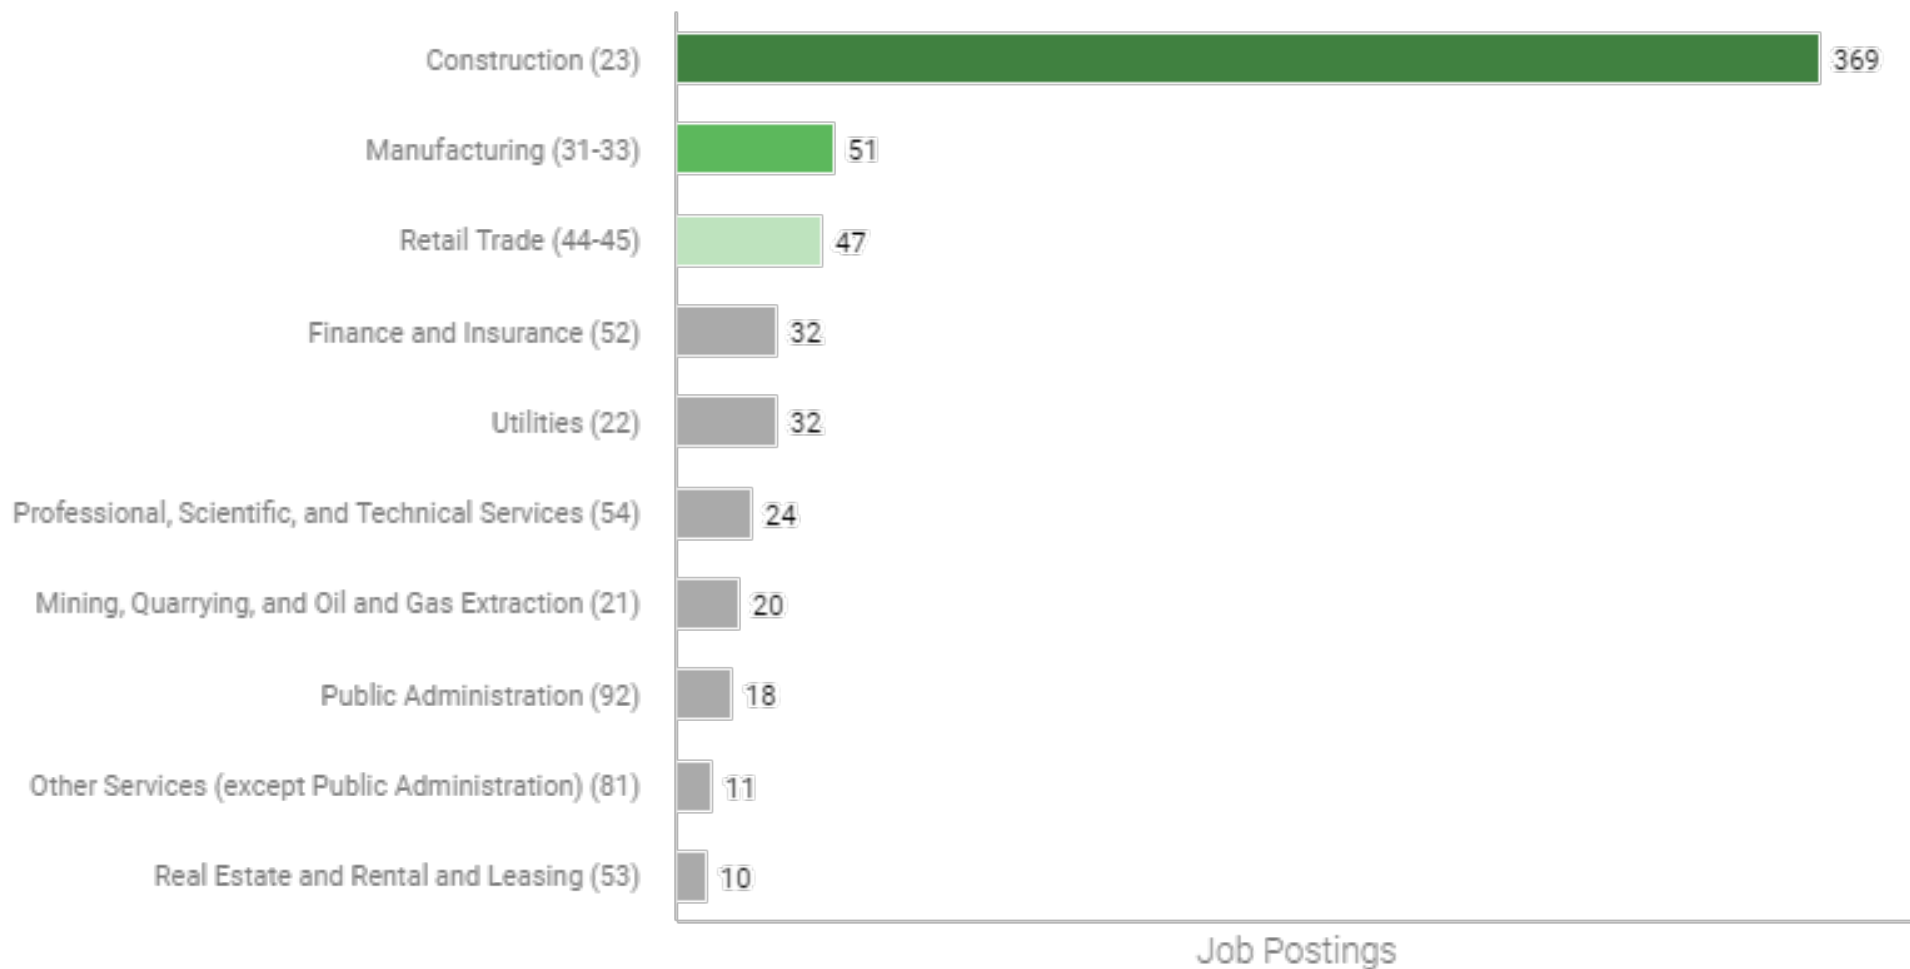

Top Co-occurring Skills

	Skill	Job Postings
1	Electrical Work	670
2	Repair	404
3	Wiring	264
4	Electrical Systems	256
5	Customer Service	190
6	Electrical Experience	190
7	Occupational Health and Safety	171
8	Power Tools	143
9	Hand Tools	138
10	Electrical Wiring	125

Currently displaying: Specialized

Top Industries

Currently displaying: 2digit