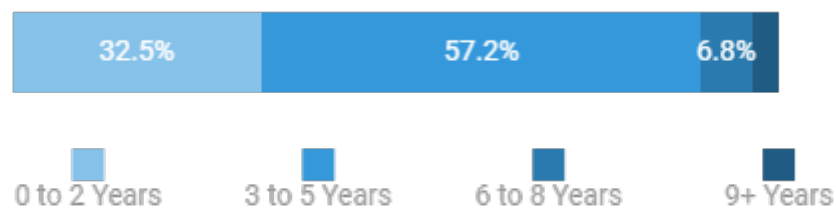

*This report uses data from the National Center for Education Statistics (NCES) IPEDS database from 2015-2019.

Certification Analysis

Active Selections

San Mateo, CA, San Francisco, CA, Santa Clara, CA, Contra Costa, CA, Alameda, CA, Electrician Certification

Certification Metrics

Job Postings

Last 12 Months

Location Quotient

Salary Overall

Salary By Education

Salary distribution is not shown for education levels with insufficient sample size

Salary By Experience

Years of Experience

Education Level

Top Occupations Requesting Certification(s)

Occupation	Associated Education Level
Electrician	High school or vocational
Construction Foreman	High school or vocational
Construction Manager	Bachelor's
Field Service Technician	High school or vocational
Repair / Service Technician	High school or vocational
Electrical and Electronics Technician	High school or vocational
Mechanical Engineer	Bachelor's
Electrical Engineer	NA
Estimator	Bachelor's
Satellite / Broadband Technician	High school or vocational