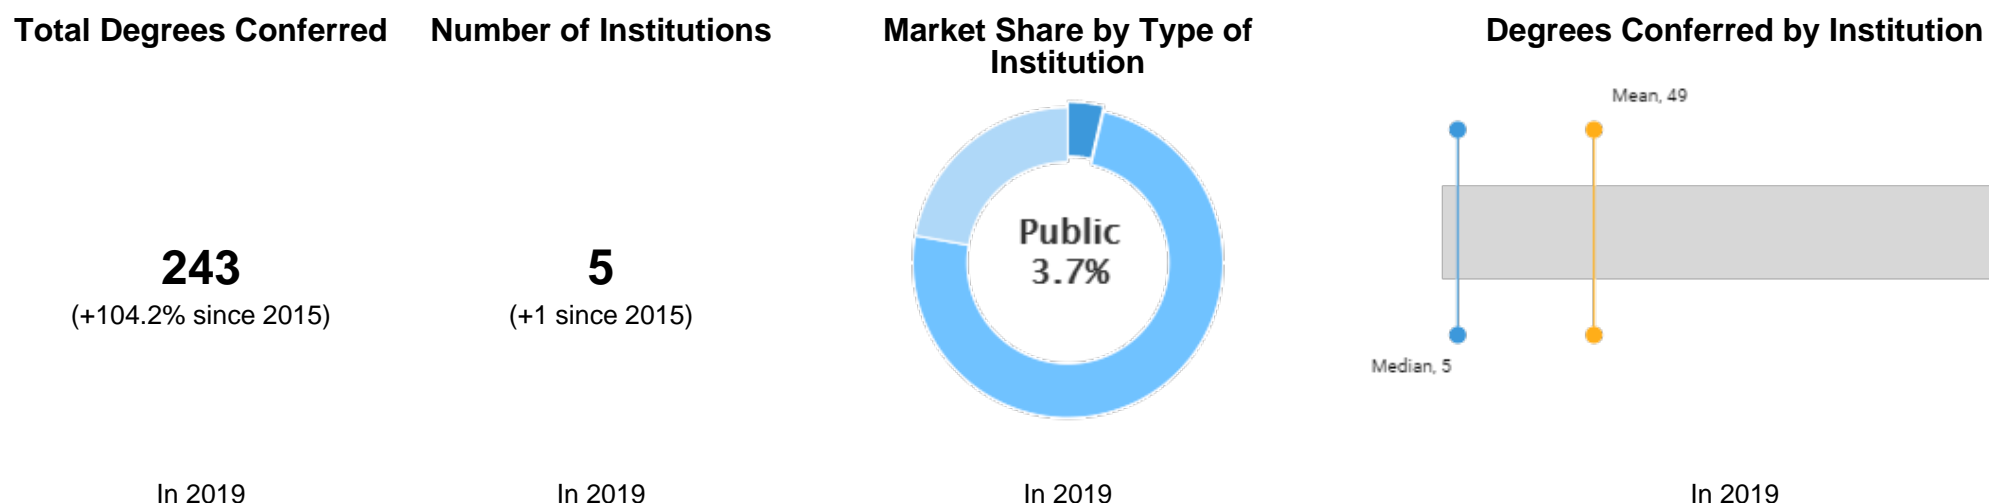

Program Competition & Student Demand

Active Selections

(County : San Mateo, CA OR County : San Francisco, CA OR County : Santa Clara, CA OR County : Contra Costa, CA OR County : Alameda, CA) AND ((Program of study : Associate's degree - Electrician (46.0302) OR Program of study : Award of at least 1 but less than 2 academic years - Electrician (46.0302) OR Program of study : Award of less than 1 academic year - Electrician (46.0302)))