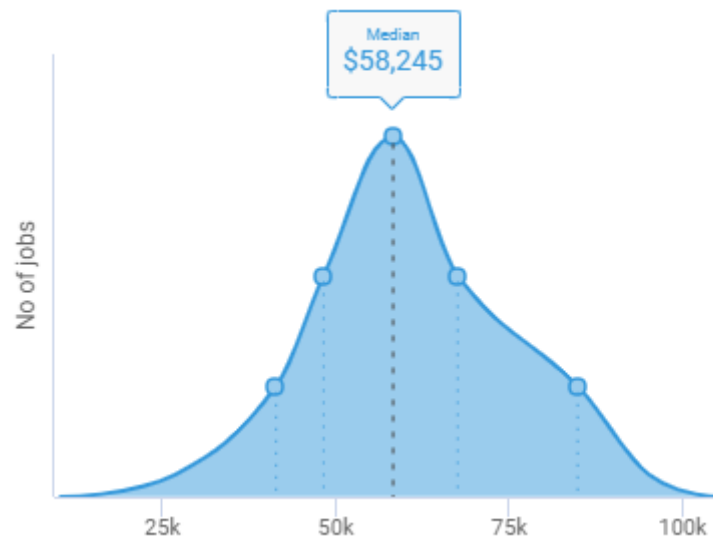

Certification Metrics

Job Postings

Last 12 Months

Location Quotient

Salary Overall

Salary By Education

Salary distribution is not shown for education levels with insufficient sample size

Salary By Experience

*Location quotients show how concentrated demand is within a particular geography. US-wide average demand equals 1.0; an LQ of 1.2, for example, indicates 20% higher demand than the US average (or 1.2 times the US concentration). Grayed out values should be used with caution due to low posting totals.