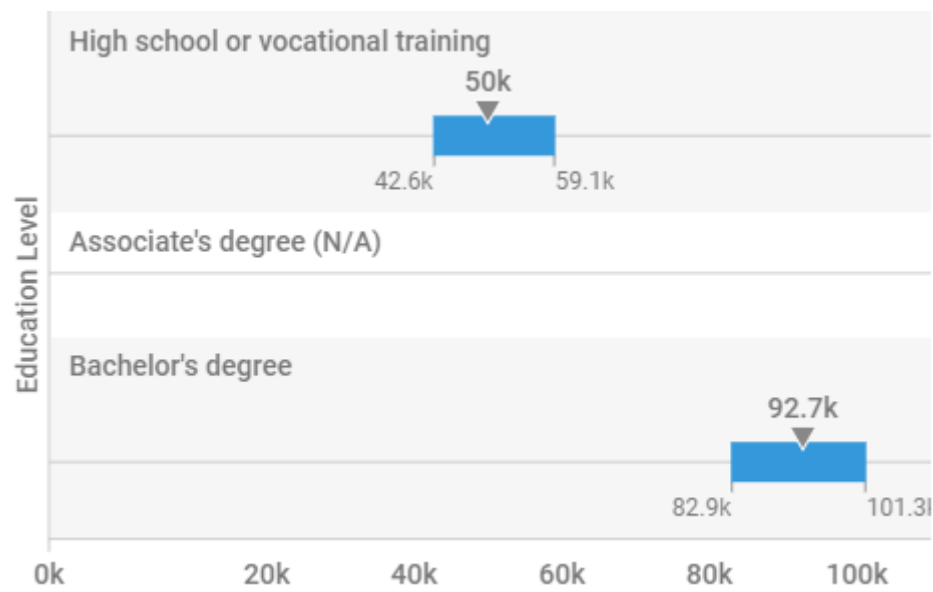

Certification Metrics

Job Postings

Last 12 Months

Location Quotient

Salary Overall

Salary By Education

Salary distribution is not shown for education levels with insufficient sample size

Salary By Experience

Years of Experience

Education Level

Top Occupations Requesting Certification(s)

Occupation	Associated Education Level
Electrician	High school or vocational
Construction Foreman	High school or vocational
Construction Manager	Bachelor's
Field Service Technician	High school or vocational
Repair / Service Technician	High school or vocational
Electrical and Electronics Technician	High school or vocational
Mechanical Engineer	Bachelor's
Electrical Engineer	NA
Estimator	Bachelor's
Satellite / Broadband Technician	High school or vocational

Certification Taxonomy

The Electrician Certification is part of the Electrical Installation and Maintenance certification group which comprises 9 certifications.

Top Occupations

Occupation	Total Job Postings (Last 12 Months)	Job Postings Requesting Certification(s)(#)	Job Postings Requesting Certification(s)(%)	Occupation Projected Growth (10 Years)	Associated Education Level
Electrician	1,632	486	29.8%	13.3%	High school or vocational training
Construction Foreman	1,223	35	2.9%	18.1%	High school or vocational training
Field Service Technician	1,752	21	1.2%	10%	High school or vocational training
Construction Superintendent	911	17	1.9%	17.9%	High school or vocational training
Repair / Service Technician	3,883	14	0.4%	9.7%	High school or vocational training
Estimator	2,017	11	0.5%	16.2%	Bachelor's degree
Electrical Engineer (General)	1,644	11	0.7%	12.1%	NA
Electrical Engineering Technician	598	11	1.8%	7.3%	High school or vocational training
HVAC Mechanic / Installer	2,407	9	0.4%	19.6%	High school or vocational training
Mechanical Engineer (General)	1,404	8	0.6%	10.3%	Bachelor's degree