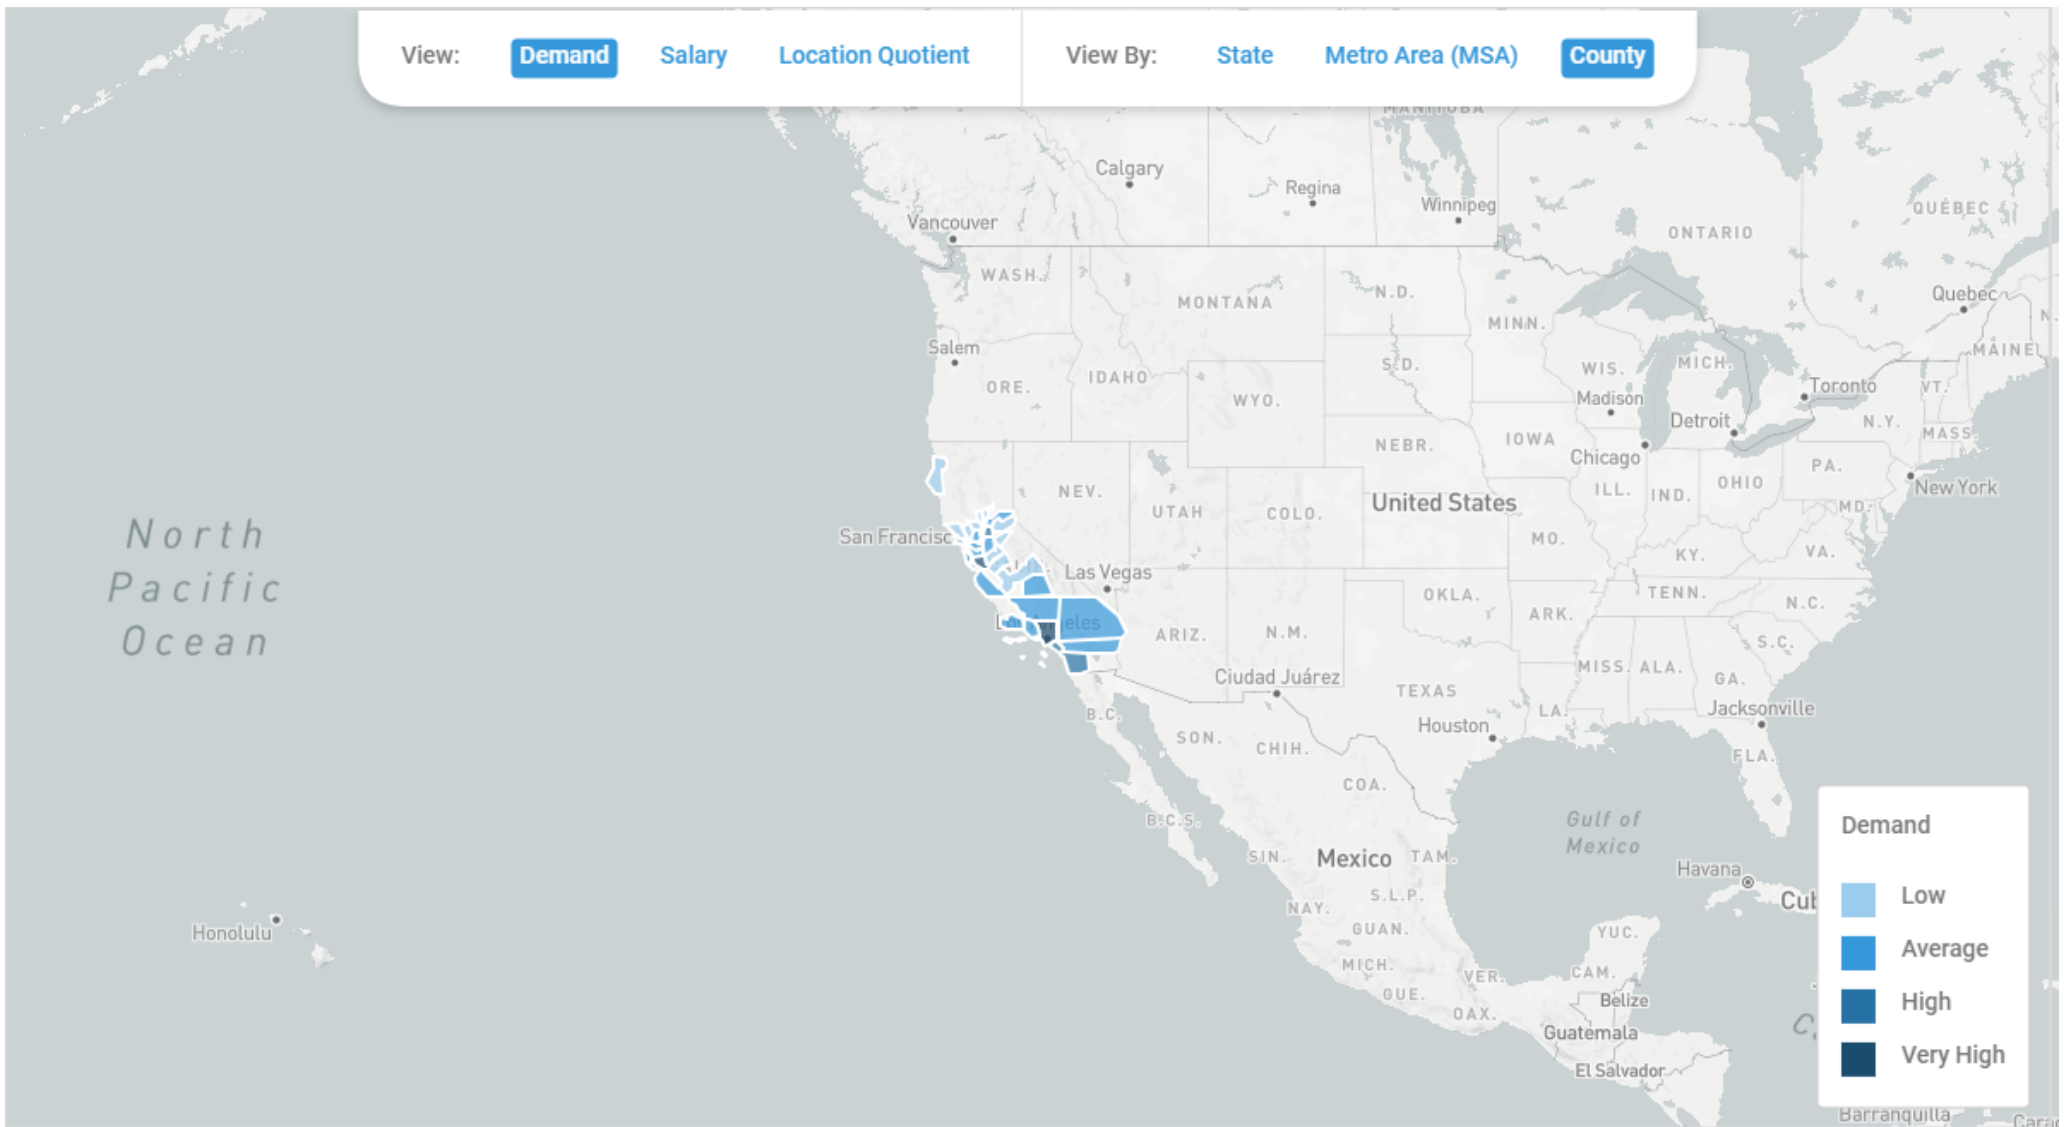

Currently displaying: Specialized

Top Industries

Currently displaying: 2digit

Top Employers

Top Locations

County	Job Postings (Last 12 Months)	Median Salary	Location Quotient
Los Angeles, CA	248	\$46k	N/A
Santa Clara, CA	133	\$46k	N/A
San Diego, CA	123	\$47k	N/A
Orange, CA	116	\$46k	N/A
Sacramento, CA	69	\$48k	N/A
San Francisco, CA	62	\$46k	N/A
San Mateo, CA	61	\$42k	N/A
Alameda, CA	44	\$46k	N/A
Contra Costa, CA	38	\$44k	N/A
San Bernardino, CA	37	\$40k	N/A