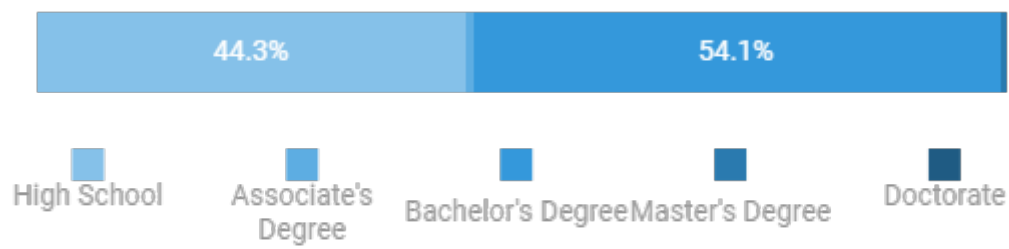

Certification Analysis

Active Selections

San Mateo, CA, San Francisco, CA, Santa Clara, CA, Contra Costa, CA, Alameda, CA, Fitness Class Instruction

Certification Metrics

Job Postings

Last 12 Months

Location Quotient

Salary Overall

Salary By Education

Salary distribution is not shown for education levels with insufficient sample size

Salary By Experience

Salary distribution is not shown for experience levels with insufficient sample size

Years of Experience

Education Level

Top Occupations Requesting Certification(s)

Occupation	Associated Education Level
Personal Trainer / Fitness Instructor	Bachelor's
Fitness / Wellness Manager	High school or vocational
Coach	High school or vocational
Vocational Education Instructor	NA
College Professor / Instructor	NA
Dance Teacher	High school or vocational
Recreation / Activities Worker	Bachelor's
Art / Music / Recreational Therapist	Bachelor's
Health Educator / Coach	Bachelor's
Occupational Therapy Aide	NA