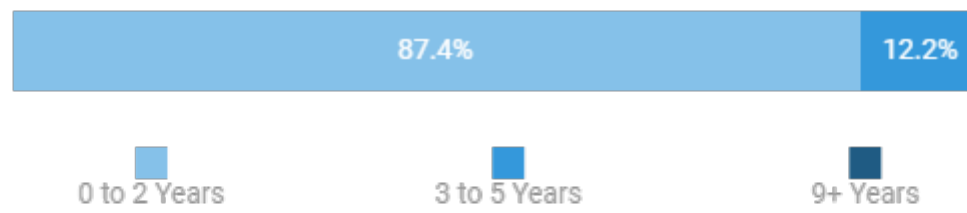

Certification Analysis

Active Selections

San Mateo, CA, San Francisco, CA, Santa Clara, CA, Contra Costa, CA, Alameda, CA, Fitness Class Instruction

Certification Metrics

Job Postings

Last 12 Months

Location Quotient

Salary Overall

Salary By Education

Salary distribution is not shown for education levels with insufficient sample size

Salary By Experience

Salary distribution is not shown for experience levels with insufficient sample size

Years of Experience

Education Level

Top Occupations Requesting Certification(s)

Occupation	Associated Education Level
Personal Trainer / Fitness Instructor	Bachelor's
Fitness / Wellness Manager	High school or vocational
Coach	High school or vocational
Vocational Education Instructor	NA
College Professor / Instructor	NA
Dance Teacher	High school or vocational
Recreation / Activities Worker	Bachelor's
Art / Music / Recreational Therapist	Bachelor's
Health Educator / Coach	Bachelor's
Occupational Therapy Aide	NA