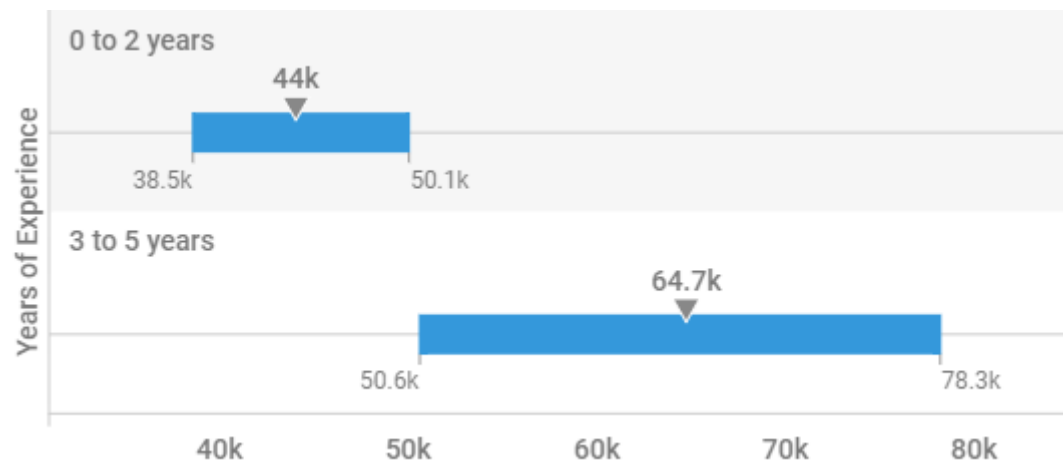

Certification Analysis

Active Selections

San Mateo, CA, San Francisco, CA, Santa Clara, CA, Contra Costa, CA, Alameda, CA, Fitness Class Instruction

Certification Metrics

Job Postings

Last 12 Months

Location Quotient

Salary Overall

Salary By Education

Salary distribution is not shown for education levels with insufficient sample size

Salary By Experience

Salary distribution is not shown for experience levels with insufficient sample size

Years of Experience

Education Level

Top Occupations Requesting Certification(s)

Occupation	Associated Education Level
Personal Trainer / Fitness Instructor	Bachelor's
Fitness / Wellness Manager	High school or vocational
Coach	High school or vocational
Vocational Education Instructor	NA
College Professor / Instructor	NA
Dance Teacher	High school or vocational
Recreation / Activities Worker	Bachelor's
Art / Music / Recreational Therapist	Bachelor's
Health Educator / Coach	Bachelor's
Occupational Therapy Aide	NA