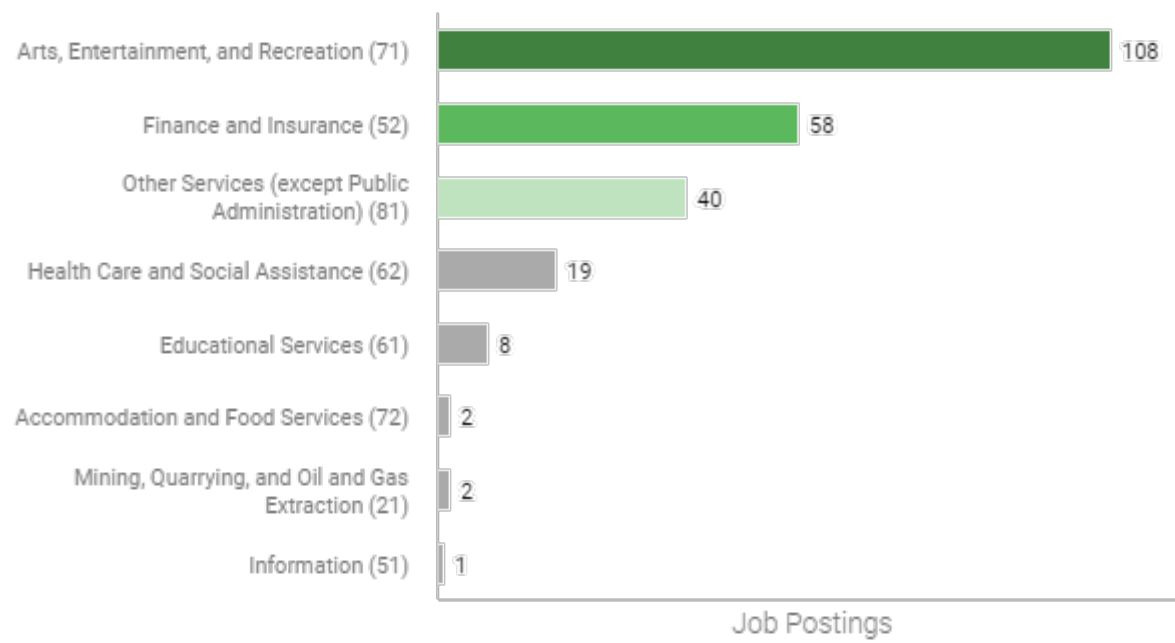

Top Co-occurring Skills

	Skill	Job Postings
1	Cardiopulmonary Resuscitation (CPR)	301
2	Group Fitness	181
3	Teaching	157
4	Fitness	132
5	Zumba	120
6	Yoga	103
7	Customer Service	91
8	Budgeting	89
9	Scheduling	76
10	Vaccination	51

Currently displaying: Specialized

Top Industries

Currently displaying: 2digit