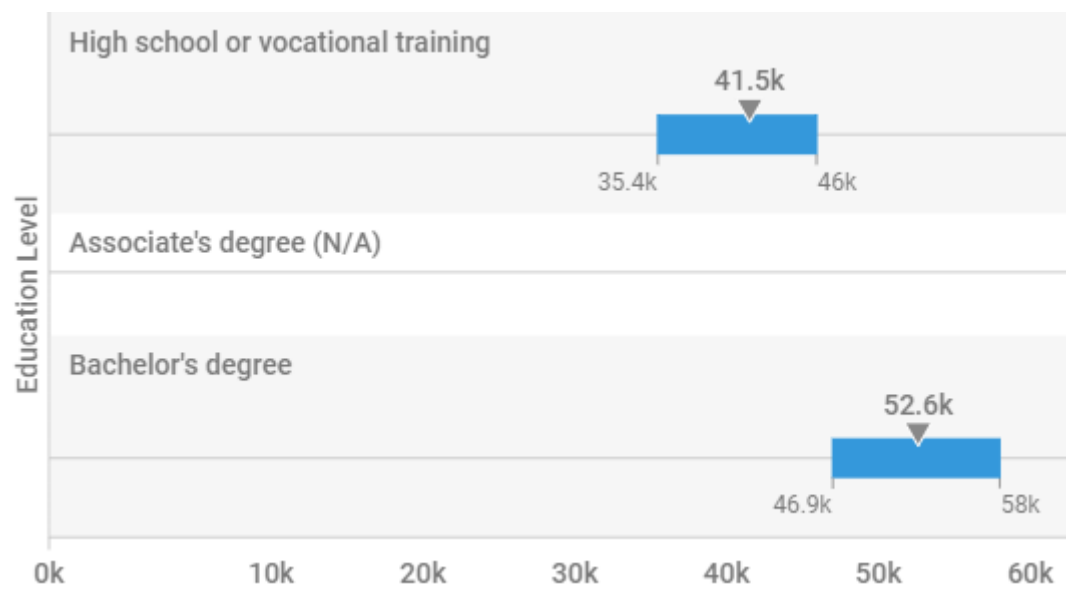

Certification Analysis

Active Selections

San Mateo, CA, San Francisco, CA, Santa Clara, CA, Contra Costa, CA, Alameda, CA, Fitness Class Instruction

Certification Metrics

Job Postings

Last 12 Months

Location Quotient

Salary Overall

Salary By Education

Salary distribution is not shown for education levels with insufficient sample size

Salary By Experience

Salary distribution is not shown for experience levels with insufficient sample size