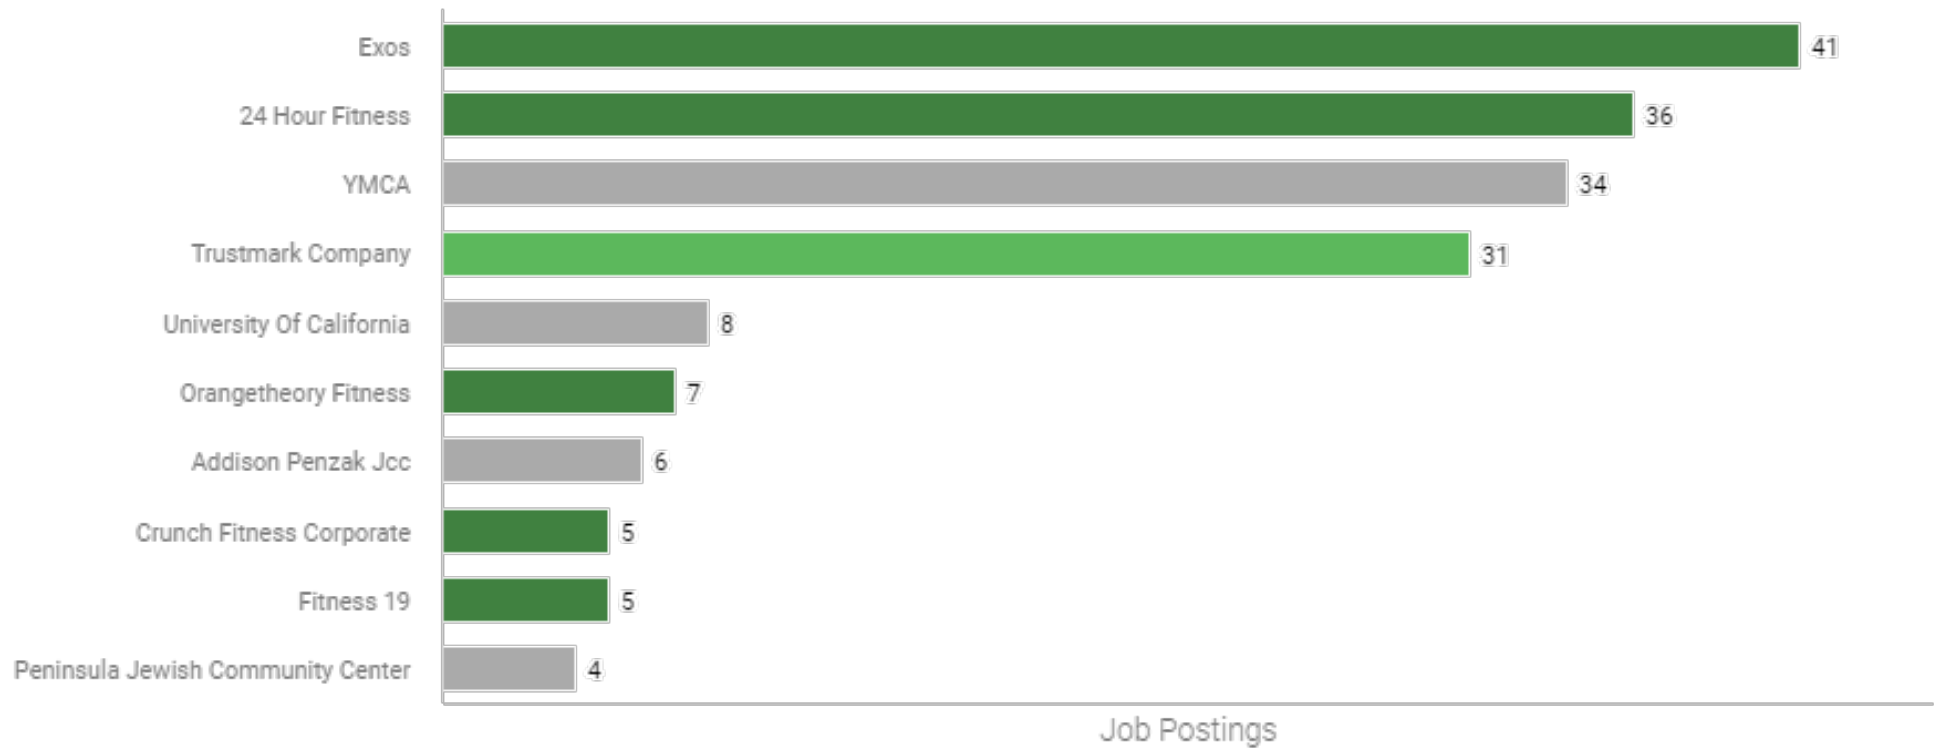

Top Employers