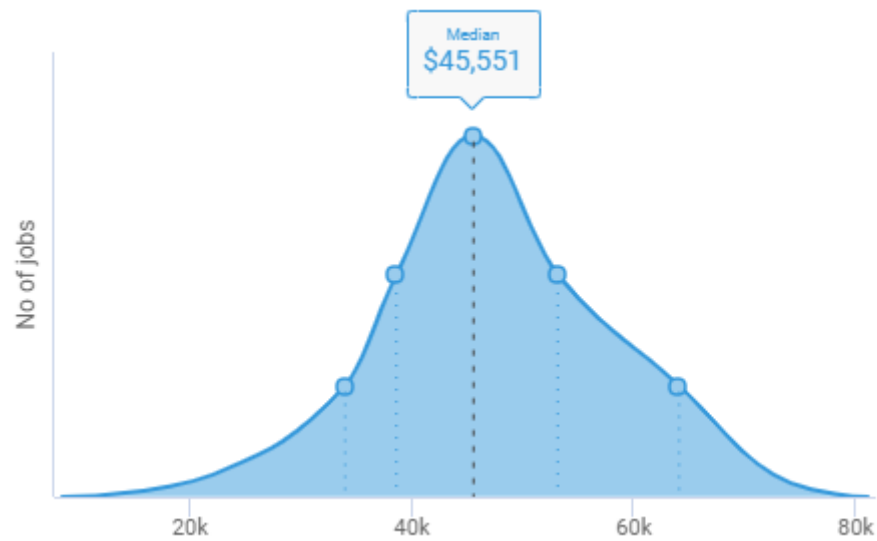

Certification Analysis

Active Selections

San Mateo, CA, San Francisco, CA, Santa Clara, CA, Contra Costa, CA, Alameda, CA, Fitness Class Instruction

Certification Metrics

Job Postings

Last 12 Months

Location Quotient

Salary Overall

Salary By Education

Salary distribution is not shown for education levels with insufficient sample size

Salary By Experience

Salary distribution is not shown for experience levels with insufficient sample size