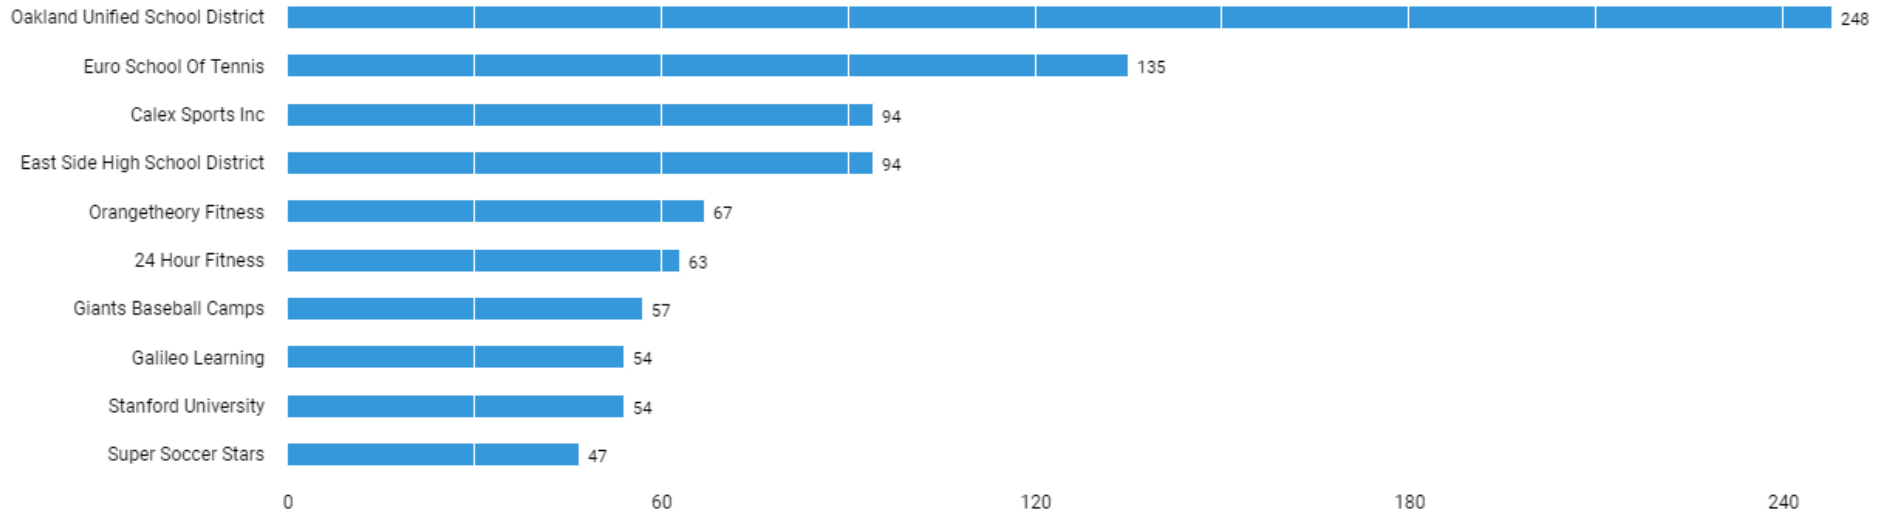

Hard to Fill Jobs

There are (4,902 job postings) between (Jun. 22, 2021 - Jun. 21, 2022) in your area for the selected criteria.

Active Selections

Last 365 days AND (County : San Mateo, CA OR County : San Francisco, CA OR County : Santa Clara, CA OR County : Contra Costa, CA OR County : Alameda, CA) AND (BGT OCC : Coach) AND ((Education : Both sub-baccalaureate and bachelor's-level credentials (inferred)) OR (Education : High school or vocational training (specified) OR Education : Associate's degree (specified) OR Education : Not listed (specified)))

Who are these employers?

Unspecified postings: 540