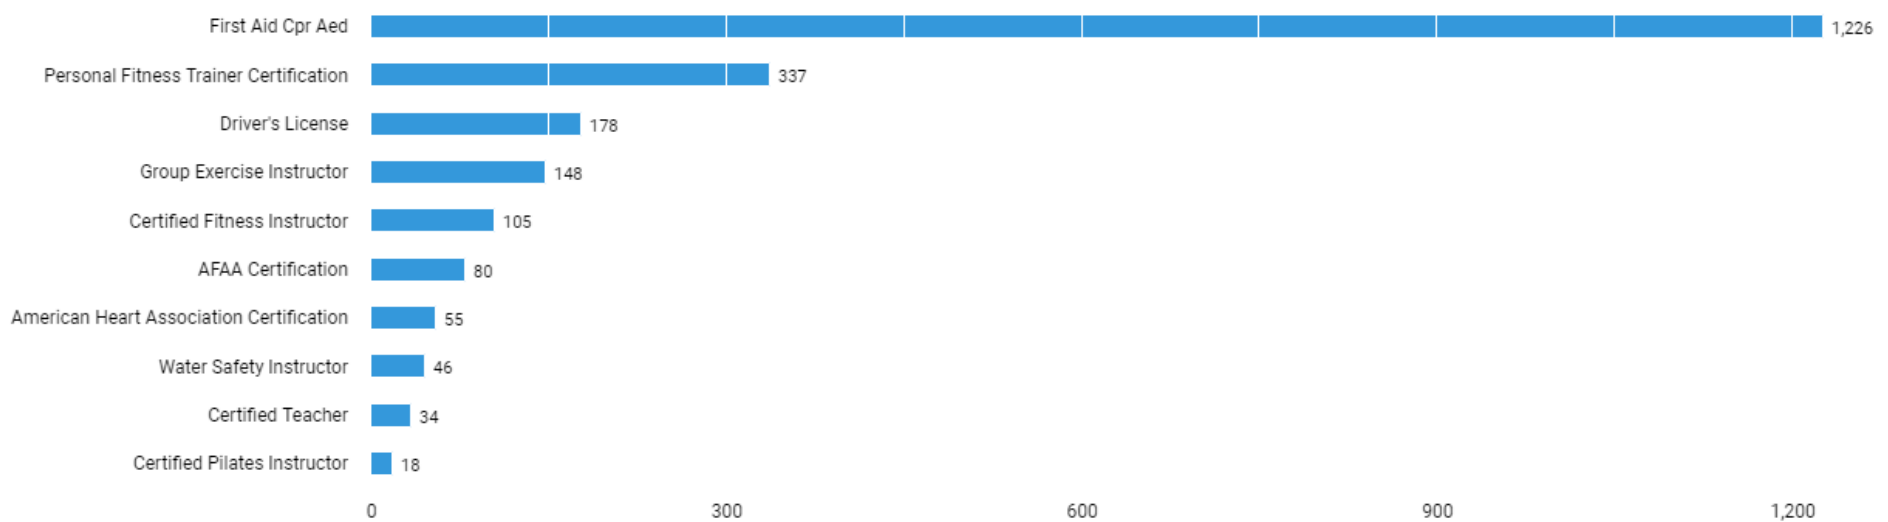

Who are these employers?

Unspecified postings: 365

What are the most requested skills? (Specialized Skills)

Unspecified postings: 551

Hard to Fill Jobs

There are (2,891 job postings) between (Jun. 22, 2021 - Jun. 21, 2022) in your area for the selected criteria.

Active Selections

Last 365 days AND (County : San Mateo, CA OR County : San Francisco, CA OR County : Santa Clara, CA OR County : Contra Costa, CA OR County : Alameda, CA) AND (BGT OCC : Personal Trainer / Fitness Instructor) AND ((Education : Both sub-baccalaureate and bachelor's-level credentials (inferred)) OR (Education : High school or vocational training (specified) OR Education : Associate's degree (specified) OR Education : Not listed (specified)))

What are the in-demand locations?

Unspecified postings: 575

What are the most common certifications for these jobs?

Unspecified postings: 1,284

Hard to Fill Jobs

There are (2,891 job postings) between (Jun. 22, 2021 - Jun. 21, 2022) in your area for the selected criteria.