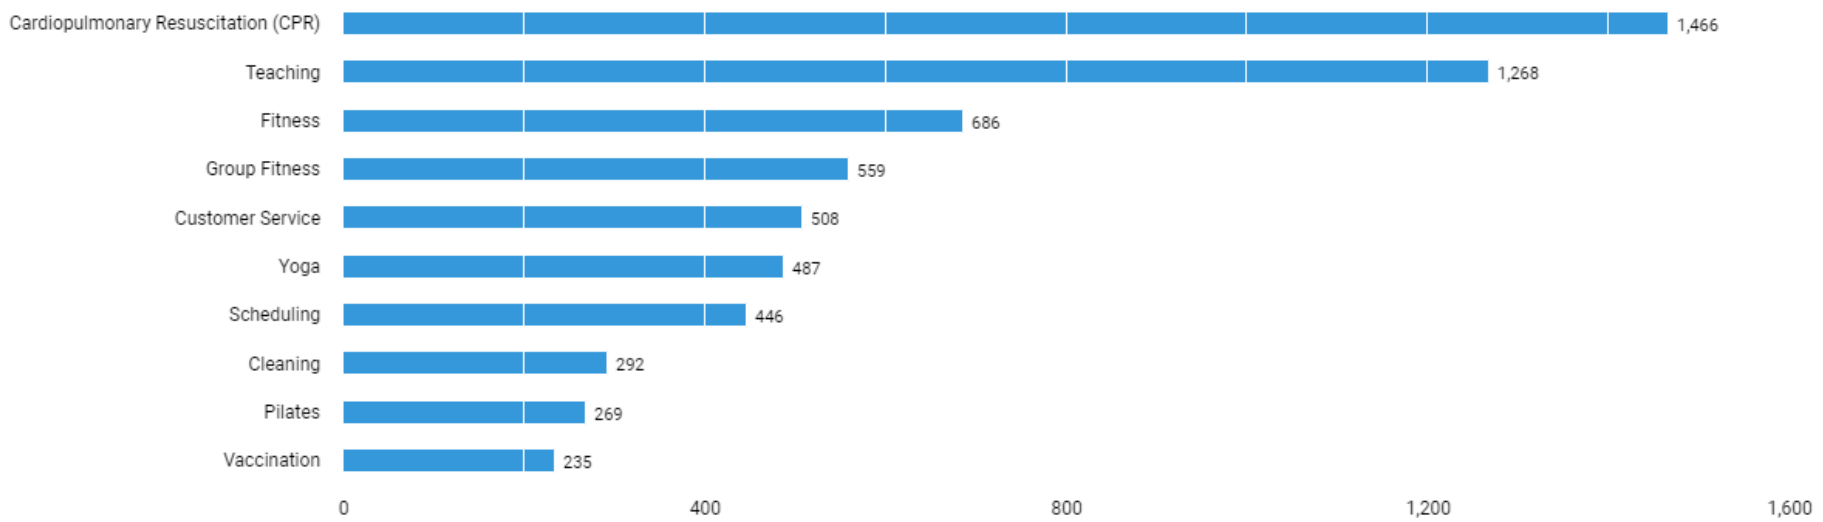

What are the education and experience levels for these jobs?

Unspecified postings: 3,765

Hard to Fill Jobs

There are (2,891 job postings) between (Jun. 22, 2021 - Jun. 21, 2022) in your area for the selected criteria.

Active Selections

Last 365 days AND (County : San Mateo, CA OR County : San Francisco, CA OR County : Santa Clara, CA OR County : Contra Costa, CA OR County : Alameda, CA) AND (BGT OCC : Personal Trainer / Fitness Instructor) AND ((Education : Both sub-baccalaureate and bachelor's-level credentials (inferred)) OR (Education : High school or vocational training (specified) OR Education : Associate's degree (specified) OR Education : Not listed (specified)))

Who are these employers?

Unspecified postings: 365

What are the most requested skills? (Specialized Skills)

Unspecified postings: 551

Hard to Fill Jobs

There are (2,891 job postings) between (Jun. 22, 2021 - Jun. 21, 2022) in your area for the selected criteria.