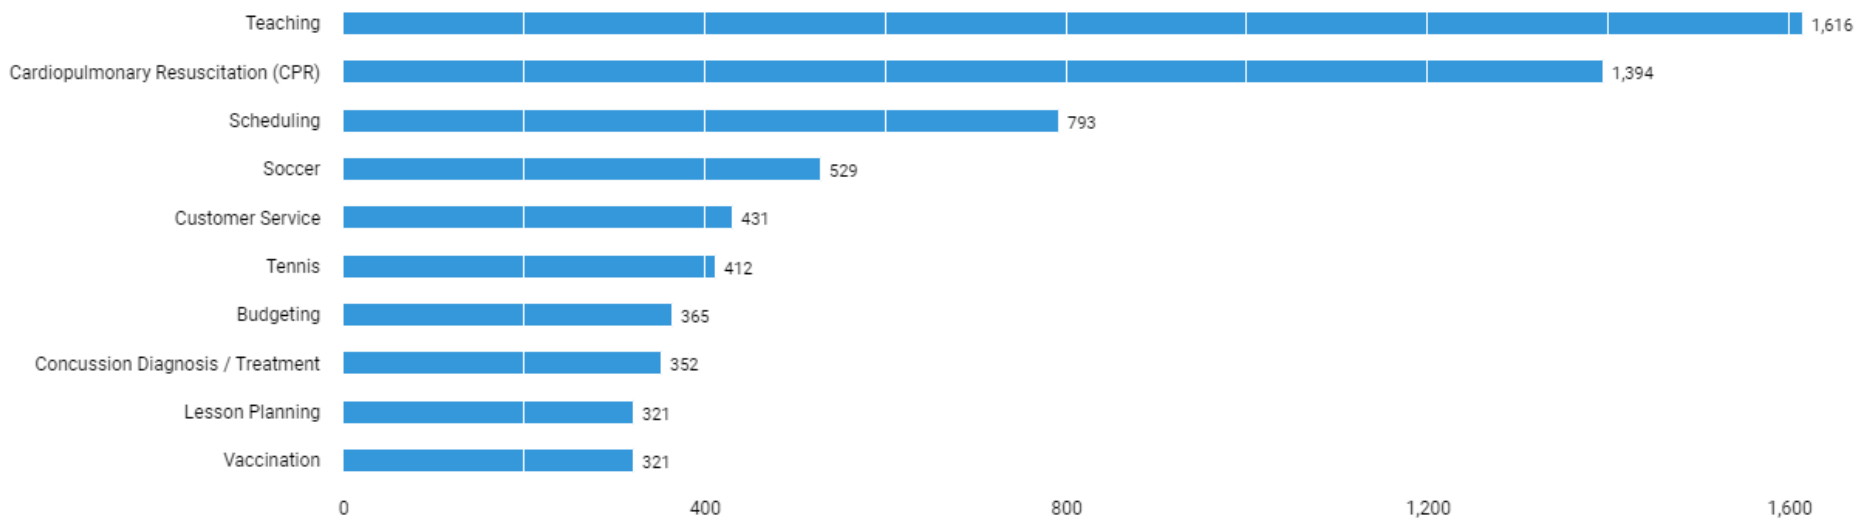

*Location quotients show how concentrated demand is within a particular geography. US-wide average demand equals 1.0; an LQ of 1.2, for example, indicates 20% higher demand than the US average (or 1.2 times the US concentration). Grayed out values should be used with caution due to low posting totals.

Unspecified postings: 0

Hard to Fill Jobs

There are (4,902 job postings) between (Jun. 22, 2021 - Jun. 21, 2022) in your area for the selected criteria.

Active Selections

Last 365 days AND (County : San Mateo, CA OR County : San Francisco, CA OR County : Santa Clara, CA OR County : Contra Costa, CA OR County : Alameda, CA) AND (BGT OCC : Coach) AND ((Education : Both sub-baccalaureate and bachelor's-level credentials (inferred)) OR (Education : High school or vocational training (specified) OR Education : Associate's degree (specified) OR Education : Not listed (specified)))

Who are these employers?

Unspecified postings: 540

What are the most requested skills? (Specialized Skills)

Unspecified postings: 971

Hard to Fill Jobs

There are (4,902 job postings) between (Jun. 22, 2021 - Jun. 21, 2022) in your area for the selected criteria.