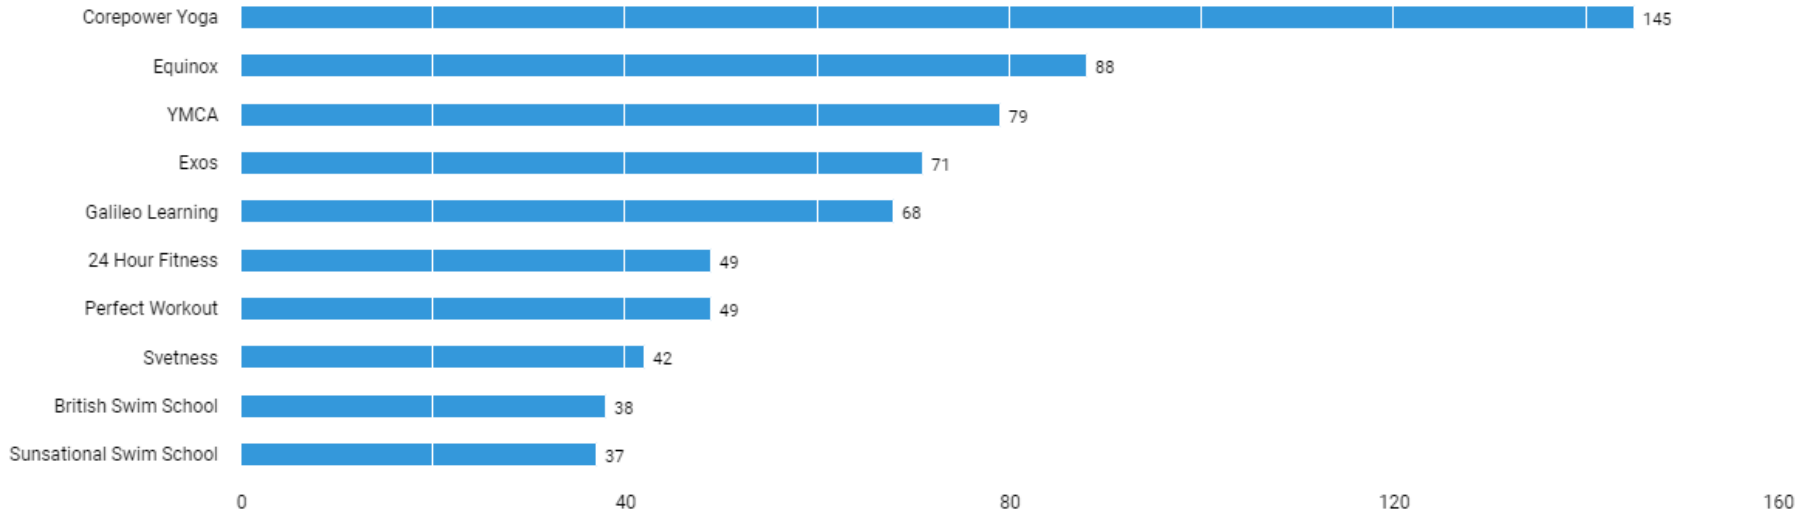

Hard to Fill Jobs

There are (2,891 job postings) between (Jun. 22, 2021 - Jun. 21, 2022) in your area for the selected criteria.

Active Selections

Last 365 days AND (County : San Mateo, CA OR County : San Francisco, CA OR County : Santa Clara, CA OR County : Contra Costa, CA OR County : Alameda, CA) AND (BGT OCC : Personal Trainer / Fitness Instructor) AND ((Education : Both sub-baccalaureate and bachelor's-level credentials (inferred)) OR (Education : High school or vocational training (specified) OR Education : Associate's degree (specified) OR Education : Not listed (specified)))

Who are these employers?

Unspecified postings: 365