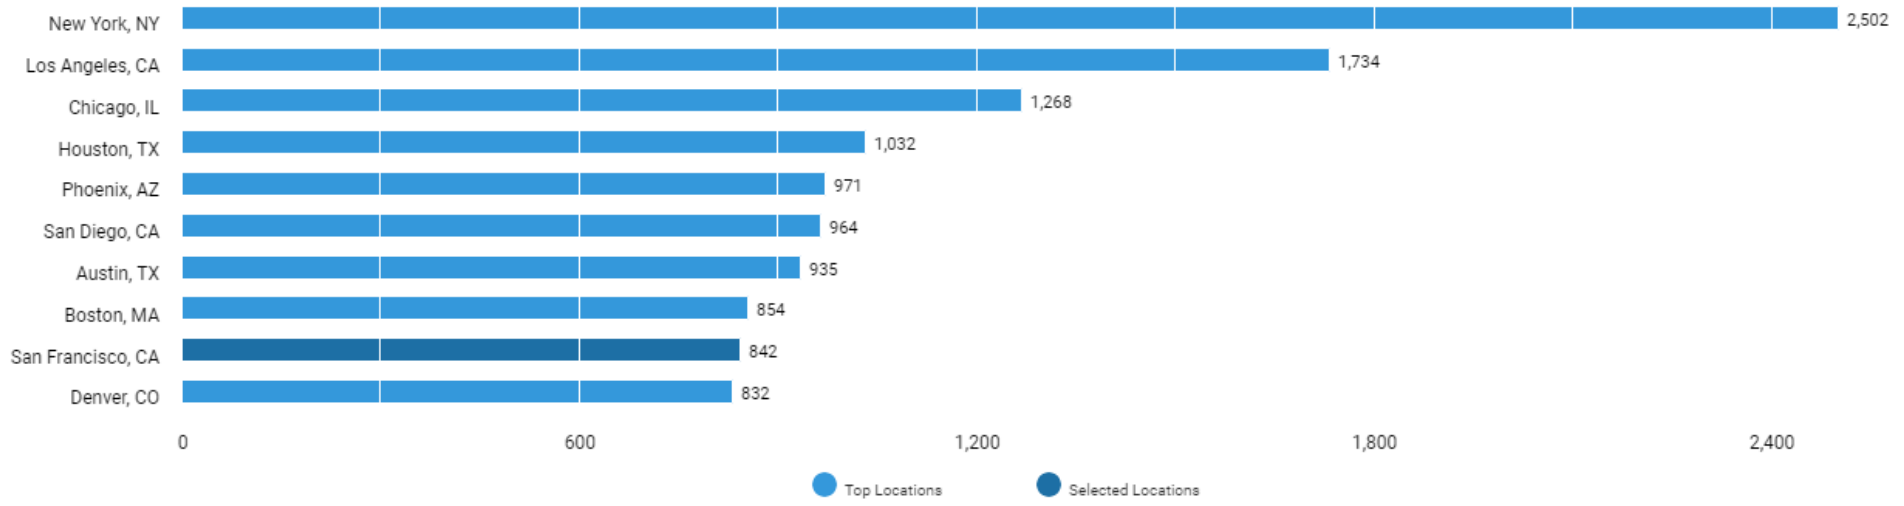

Hard to Fill Jobs

There are (4,902 job postings) between (Jun. 22, 2021 - Jun. 21, 2022) in your area for the selected criteria.

Active Selections

Last 365 days AND (County : San Mateo, CA OR County : San Francisco, CA OR County : Santa Clara, CA OR County : Contra Costa, CA OR County : Alameda, CA) AND (BGT OCC : Coach) AND ((Education : Both sub-baccalaureate and bachelor's-level credentials (inferred)) OR (Education : High school or vocational training (specified) OR Education : Associate's degree (specified) OR Education : Not listed (specified)))

What are the in-demand locations?

Unspecified postings: 2,109