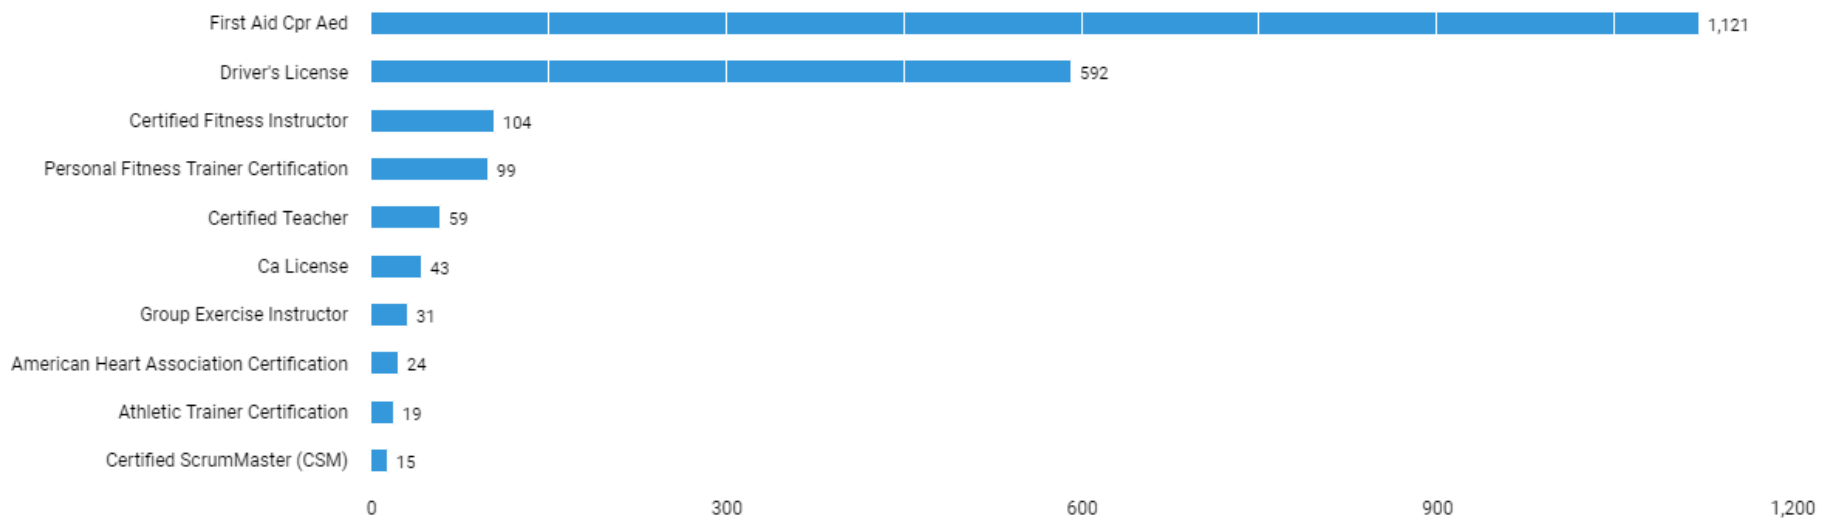

Who are these employers?

Unspecified postings: 540

What are the most requested skills? (Specialized Skills)

Unspecified postings: 971

Hard to Fill Jobs

There are (4,902 job postings) between (Jun. 22, 2021 - Jun. 21, 2022) in your area for the selected criteria.

Active Selections

Last 365 days AND (County : San Mateo, CA OR County : San Francisco, CA OR County : Santa Clara, CA OR County : Contra Costa, CA OR County : Alameda, CA) AND (BGT OCC : Coach) AND ((Education : Both sub-baccalaureate and bachelor's-level credentials (inferred)) OR (Education : High school or vocational training (specified) OR Education : Associate's degree (specified) OR Education : Not listed (specified)))

What are the in-demand locations?

Unspecified postings: 2,109

What are the most common certifications for these jobs?

Unspecified postings: 3,155

Hard to Fill Jobs

There are (4,902 job postings) between (Jun. 22, 2021 - Jun. 21, 2022) in your area for the selected criteria.