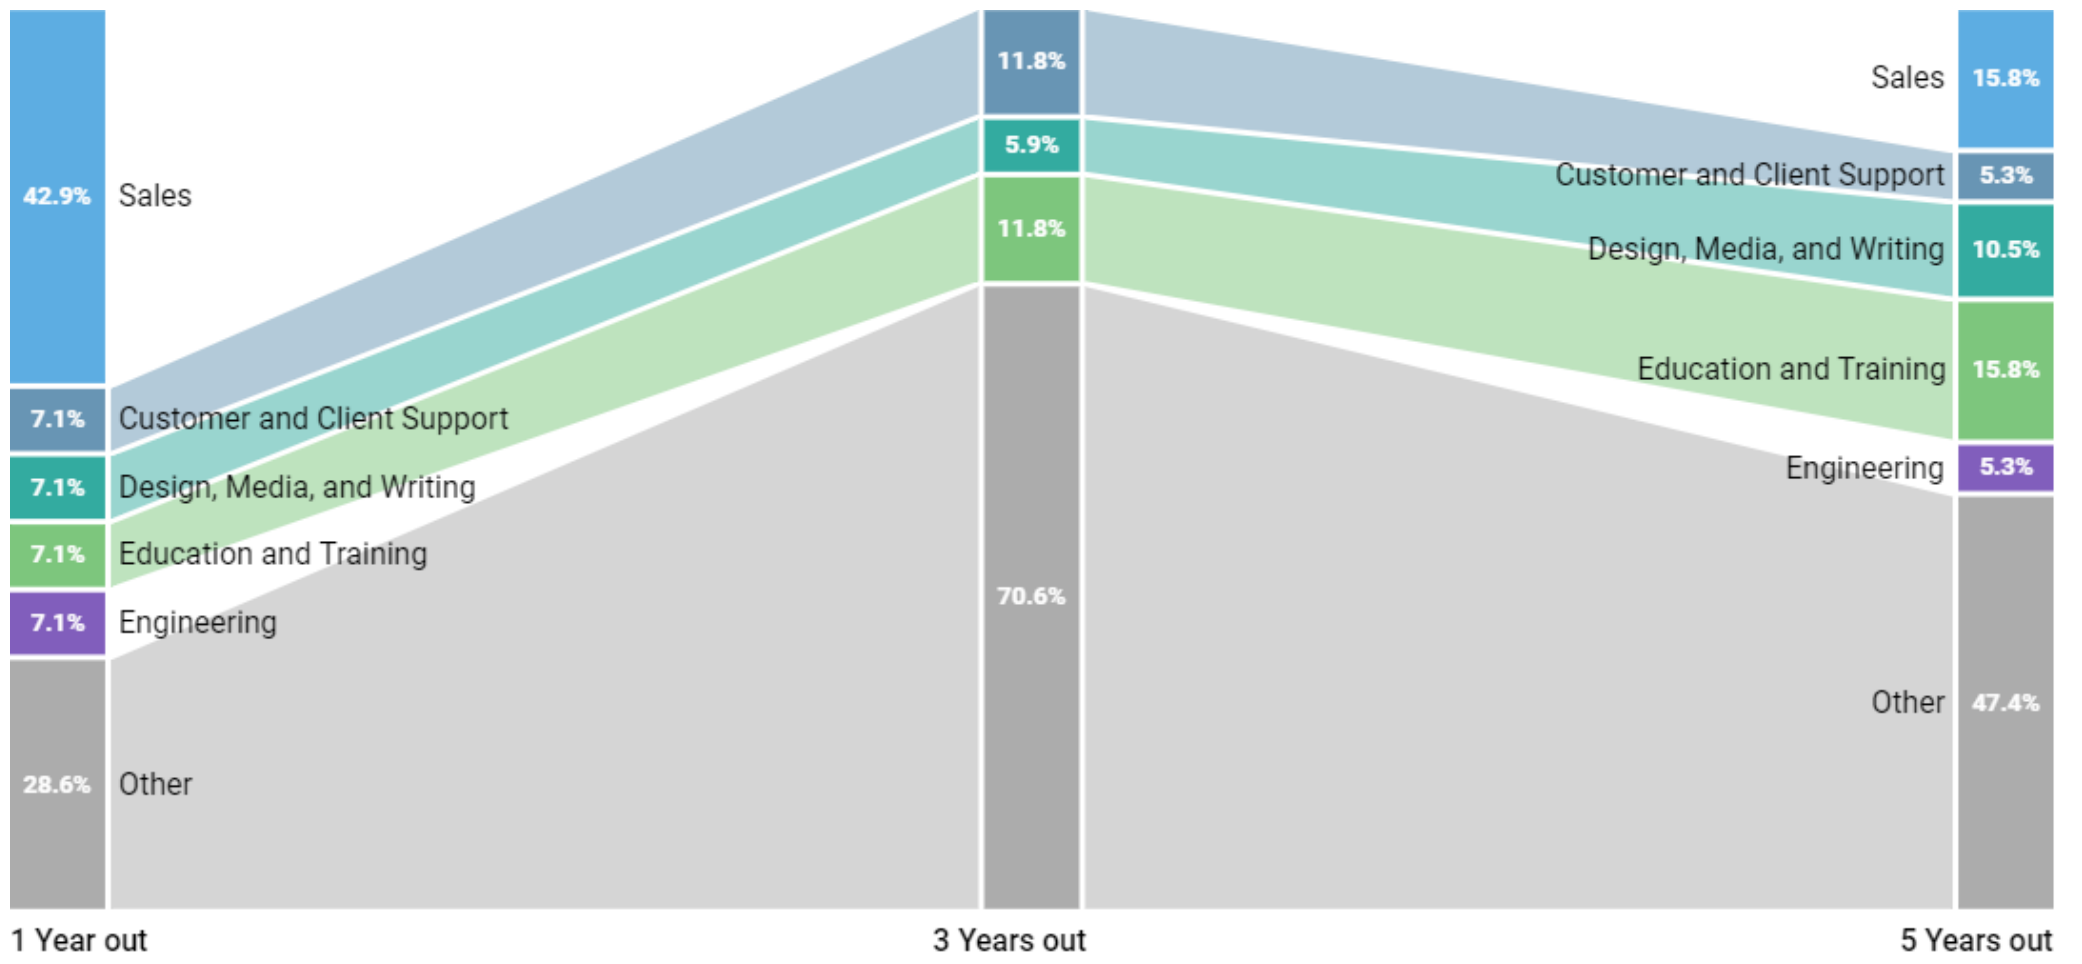

Career Outcomes - Overview

Currently displaying: Burning Glass

This chart shows the occupation families that alumni were employed in at 1, 3, and 5 years after graduation.