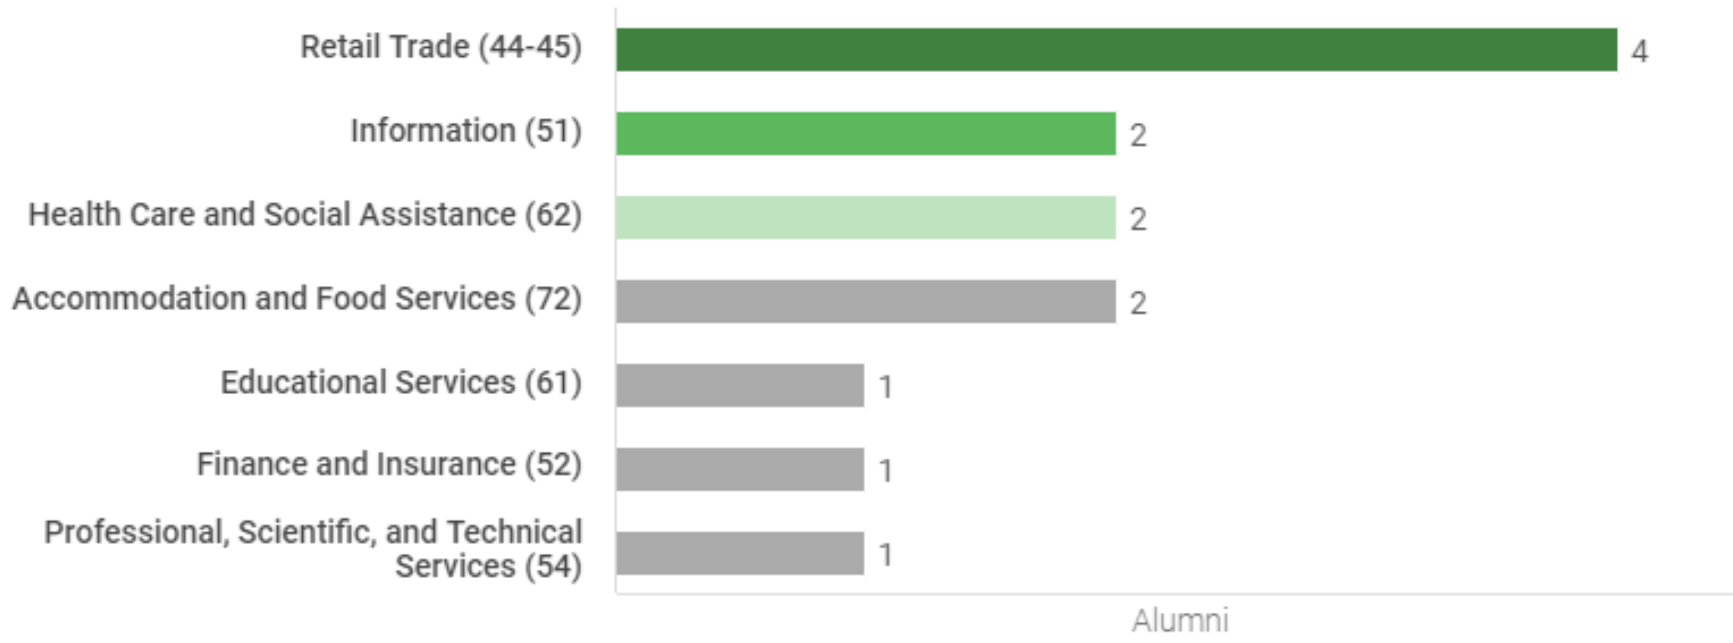

24%

Percent currently working in field of study

Source: Burning Glass Analysis of Social Profiles

Top Current Occupations

Currently displaying: Burning Glass, Occupation

Alumni Current Occupation	Percent Of Alumni Working In Occupation
Cashier	5.3%
Sales Representative	2.6%
Account Executive	2.6%
Bookkeeper / Accounting Clerk	2.6%
Medical Assistant 🚩	2.6%
Physical Therapy Aide 🚩	2.6%
Business Development / Sales Manager	2.6%
Software QA Engineer / Tester	2.6%
Family / Behavioral Therapist 🚩	2.6%
General Manager	2.6%

= occupation is within alumni's field of study

Current Place of Residence

95%
In-State

0%
Out-of-State (US)

2%
International

Top Industries

Currently displaying: 2-digit NAICS

Top Employers

Career Outcomes - Overview

Currently displaying: Burning Glass

This chart shows the occupation families that alumni were employed in at 1, 3, and 5 years after graduation.

Further Education

Out of 43 alumni tracked, 44% pursued further education. These charts allow you to view the degree levels and programs pursued as well as which institutions alumni attended.