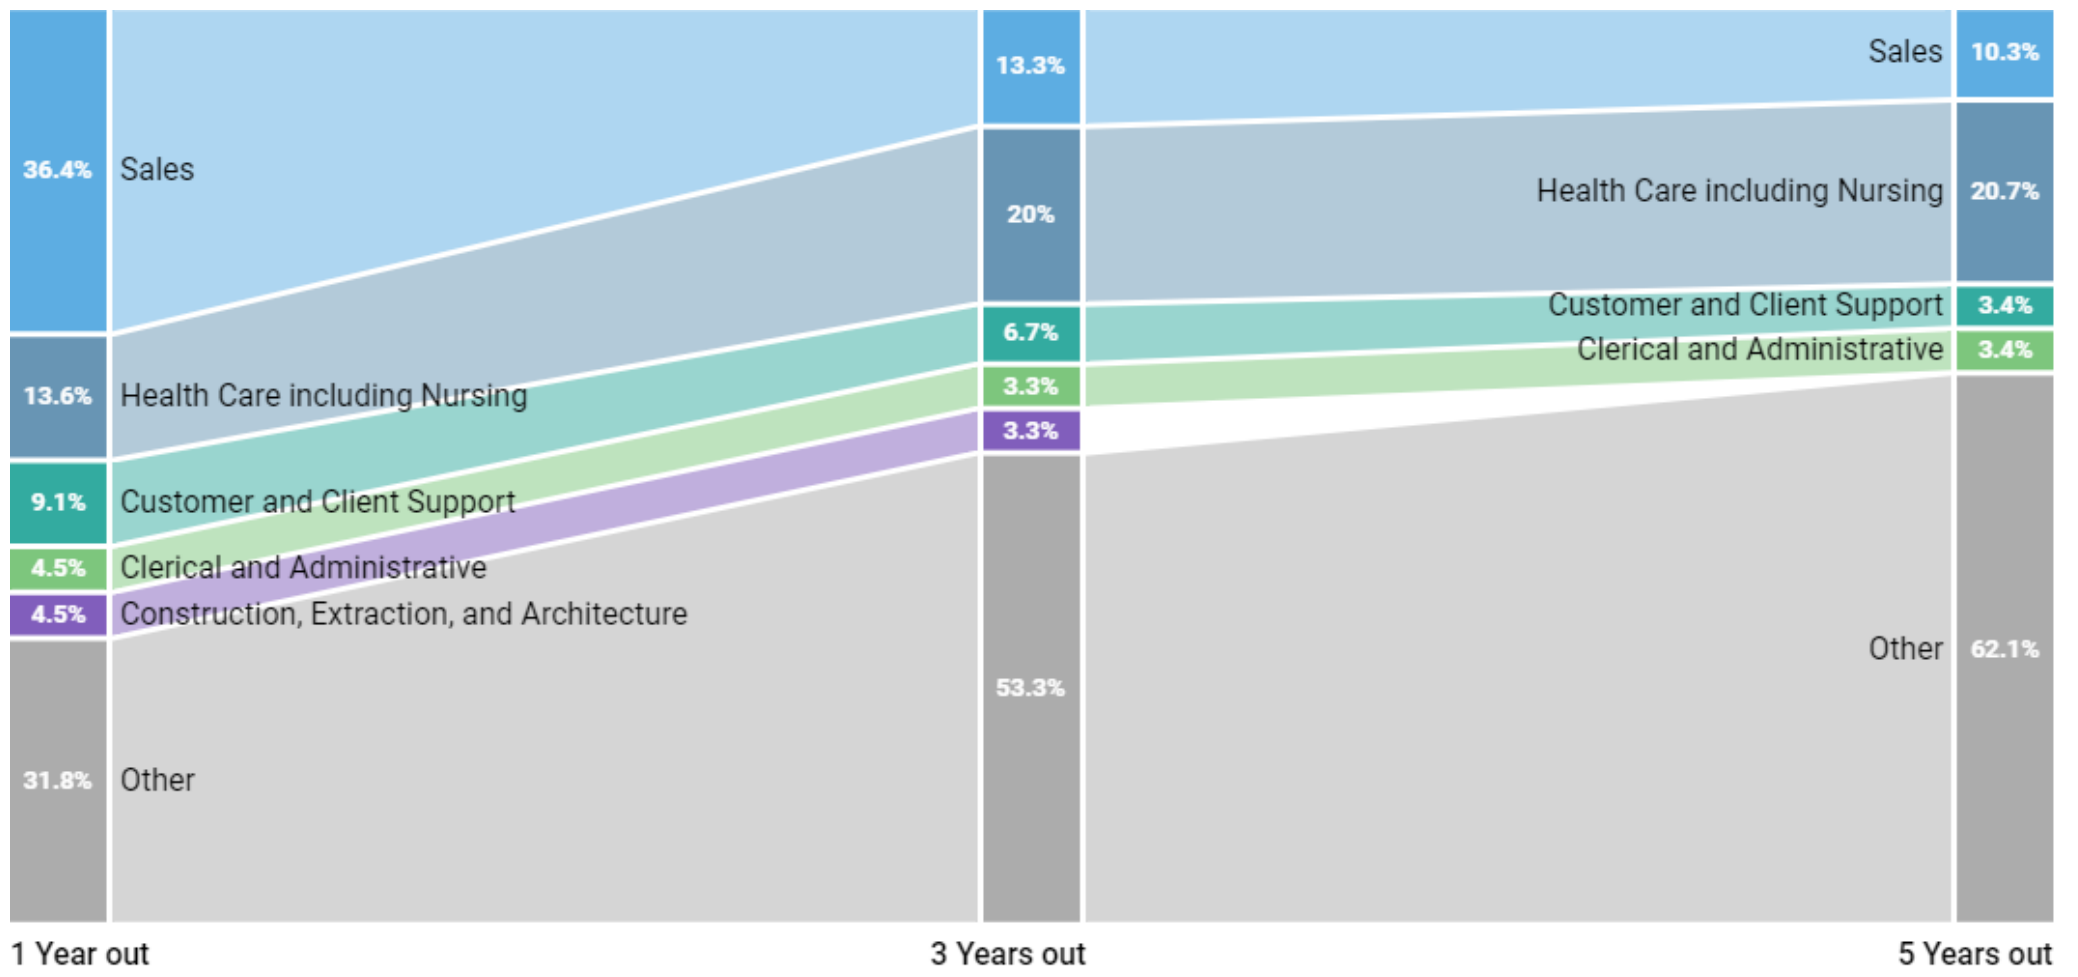

34%

Percent currently working in field of study

Source: Burning Glass Analysis of Social Profiles

Top Current Occupations

Currently displaying: Burning Glass, Occupation

Alumni Current Occupation	Percent Of Alumni Working In Occupation
Medical Assistant 	2.9%
Business Development / Sales Manager	2.9%
Physical Therapy Aide 	2.9%
Occupational Therapy Aide 	2.9%
Production Worker	2.9%
Field Service Technician	2.9%
Coach 	2.9%
Cashier	2.9%
Personal Trainer / Fitness Instructor 	2.9%
Sales Representative	1.4%

= occupation is within alumni's field of study

Current Place of Residence

97%
In-State

1%
Out-of-State (US)

1%
International

Top Industries

Currently displaying: 2-digit NAICS

Top Employers

Career Outcomes - Overview

Currently displaying: Burning Glass

This chart shows the occupation families that alumni were employed in at 1, 3, and 5 years after graduation.

Further Education

Out of 87 alumni tracked, 47% pursued further education. These charts allow you to view the degree levels and programs pursued as well as which institutions alumni attended.