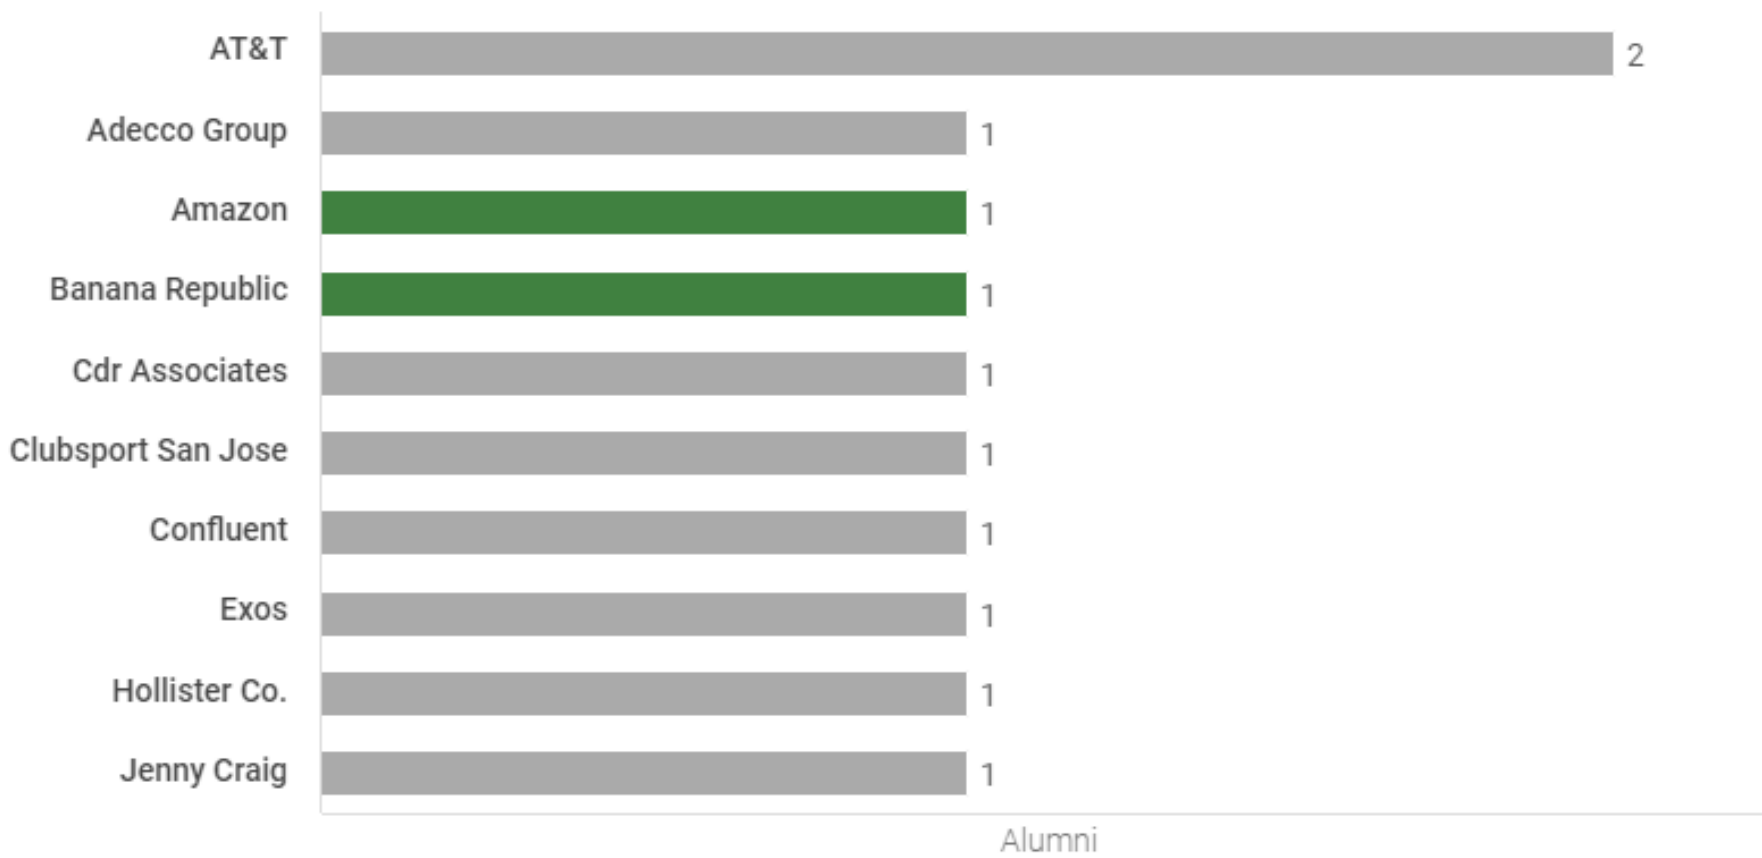

= occupation is within alumni's field of study

Current Place of Residence

97%
In-State

1%
Out-of-State (US)

1%
International

Top Industries

Currently displaying: 2-digit NAICS

Top Employers

Career Outcomes - Overview

Currently displaying: Burning Glass

This chart shows the occupation families that alumni were employed in at 1, 3, and 5 years after graduation.

Further Education

Out of 87 alumni tracked, 47% pursued further education. These charts allow you to view the degree levels and programs pursued as well as which institutions alumni attended.