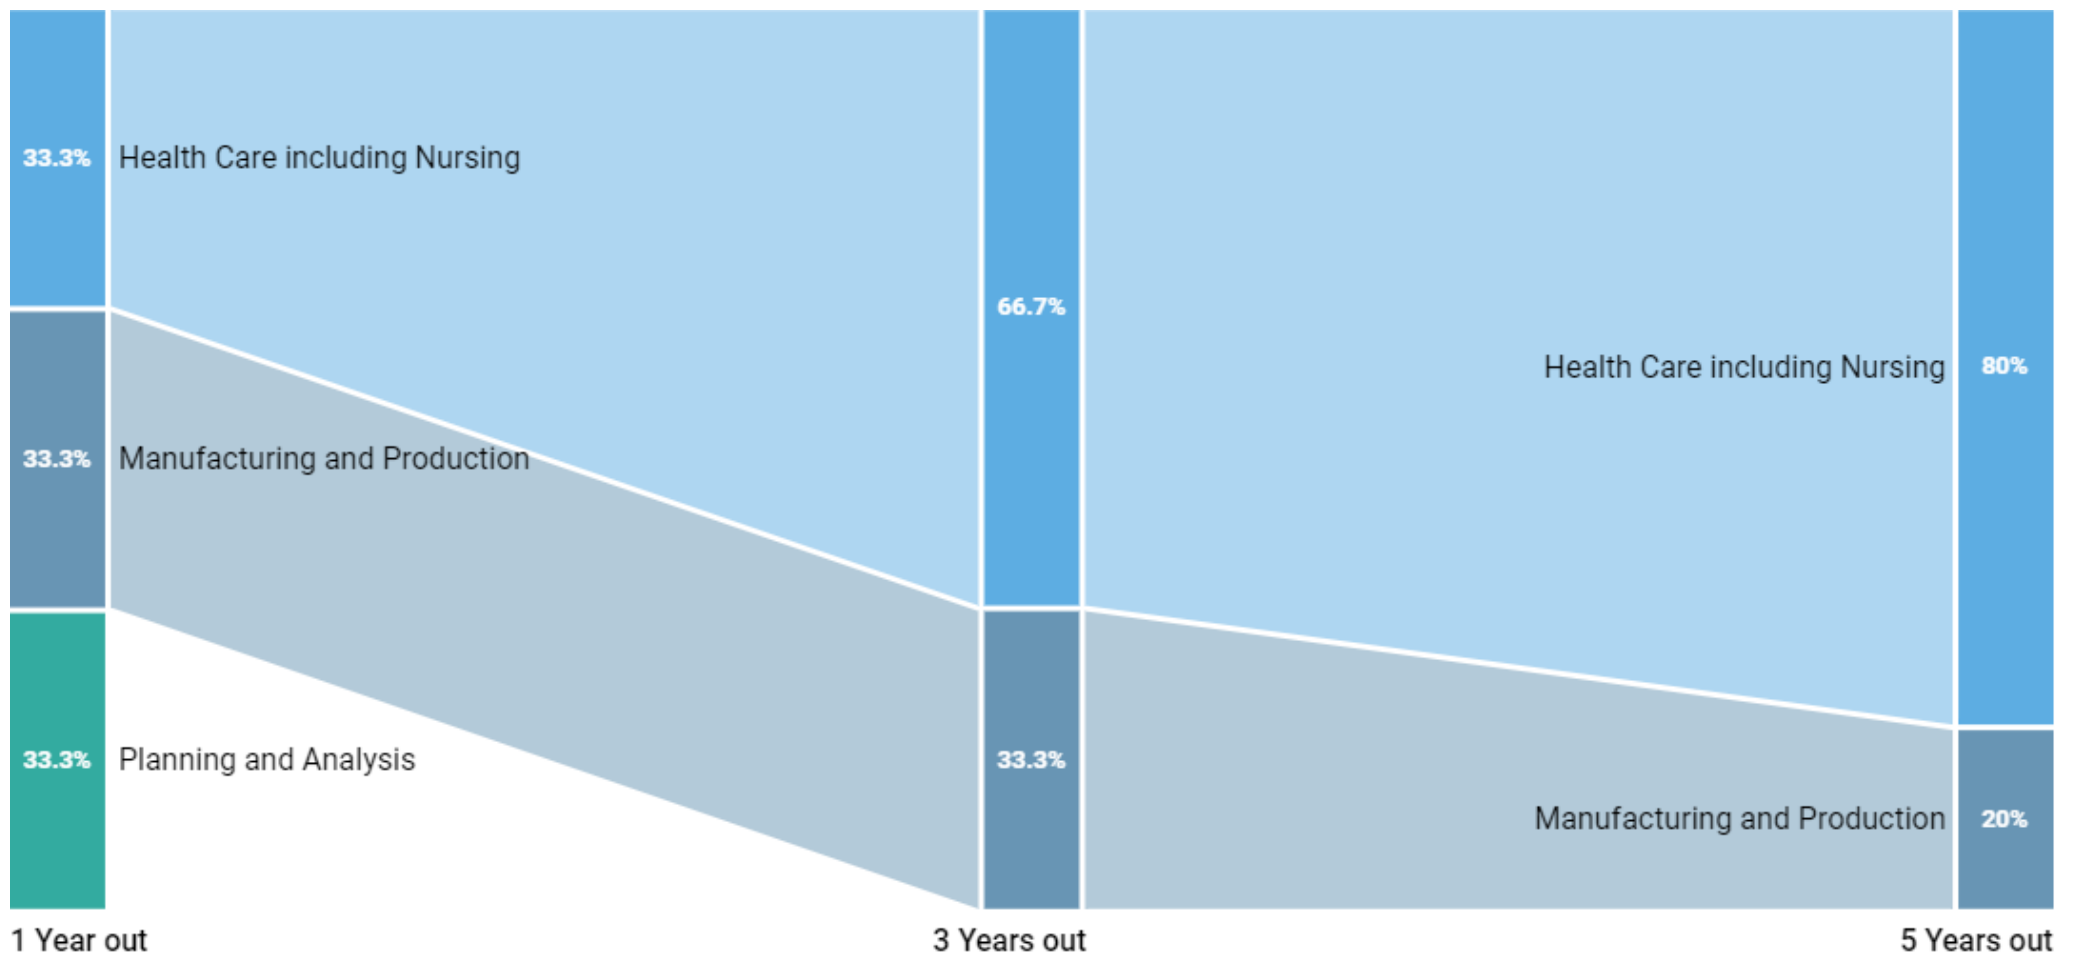

Career Outcomes - Overview

Currently displaying: Burning Glass

This chart shows the occupation families that alumni were employed in at 1, 3, and 5 years after graduation.