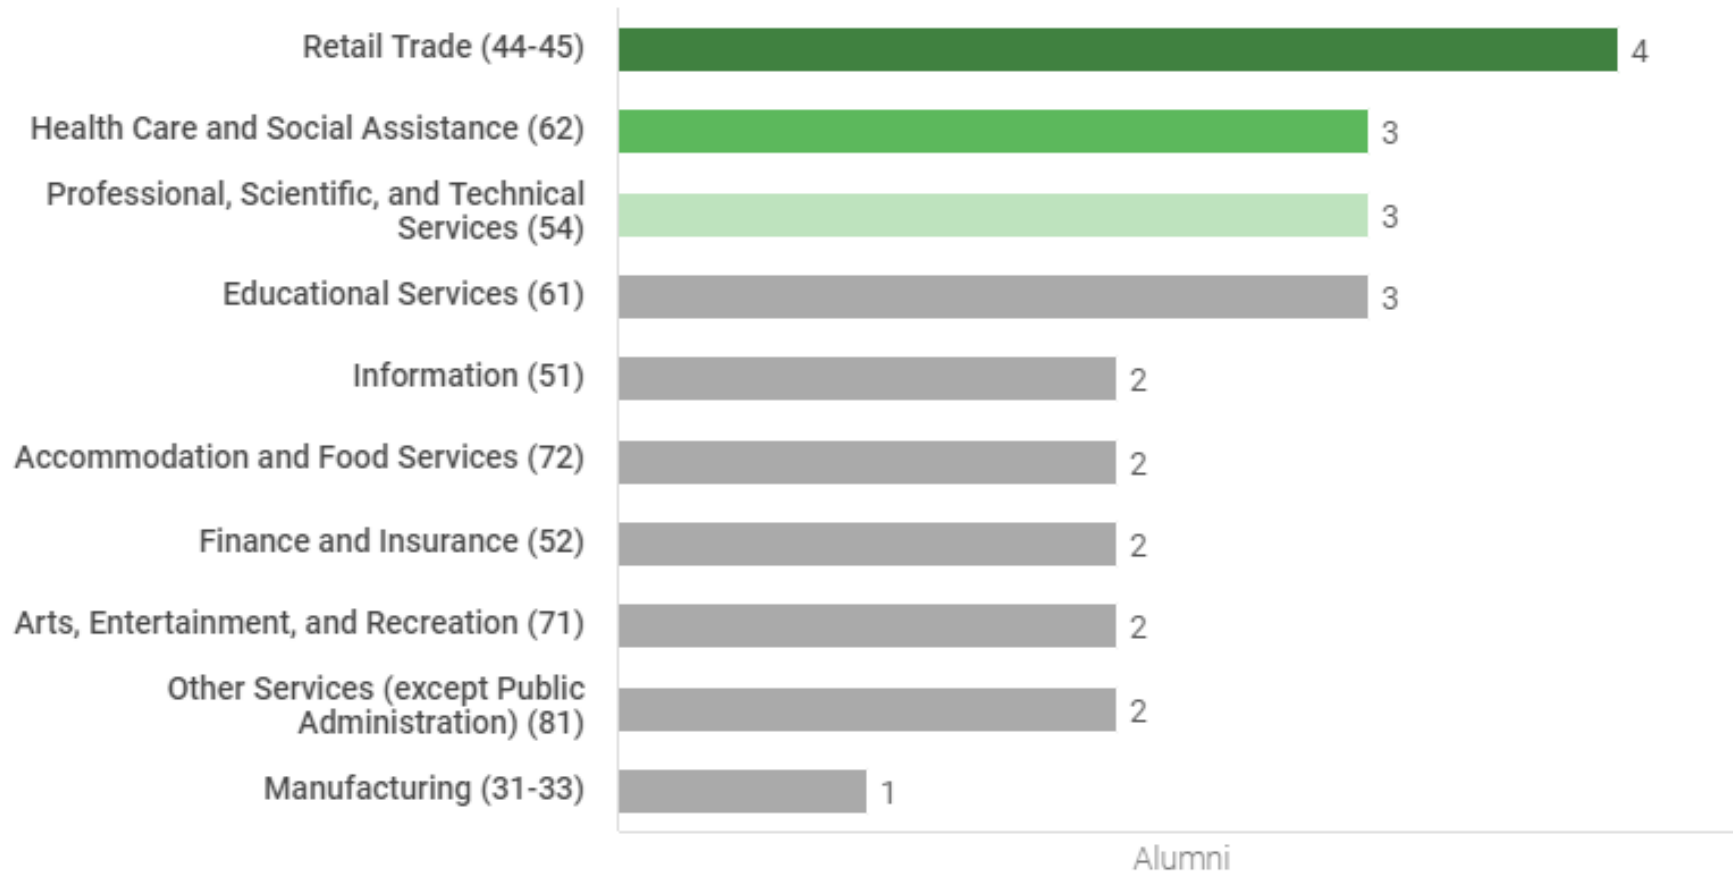

34%

Percent currently working in field of study

Source: Burning Glass Analysis of Social Profiles

Top Current Occupations

Currently displaying: Burning Glass, Occupation

Alumni Current Occupation	Percent Of Alumni Working In Occupation
Medical Assistant 	2.9%
Business Development / Sales Manager	2.9%
Physical Therapy Aide 	2.9%
Occupational Therapy Aide 	2.9%
Production Worker	2.9%
Field Service Technician	2.9%
Coach 	2.9%
Cashier	2.9%
Personal Trainer / Fitness Instructor 	2.9%
Sales Representative	1.4%

= occupation is within alumni's field of study

Current Place of Residence

97%
In-State

1%
Out-of-State (US)

1%
International

Top Industries

Currently displaying: 2-digit NAICS

Top Employers

Career Outcomes - Overview

Currently displaying: Burning Glass

This chart shows the occupation families that alumni were employed in at 1, 3, and 5 years after graduation.

Further Education

Out of 87 alumni tracked, 47% pursued further education. These charts allow you to view the degree levels and programs pursued as well as which institutions alumni attended.