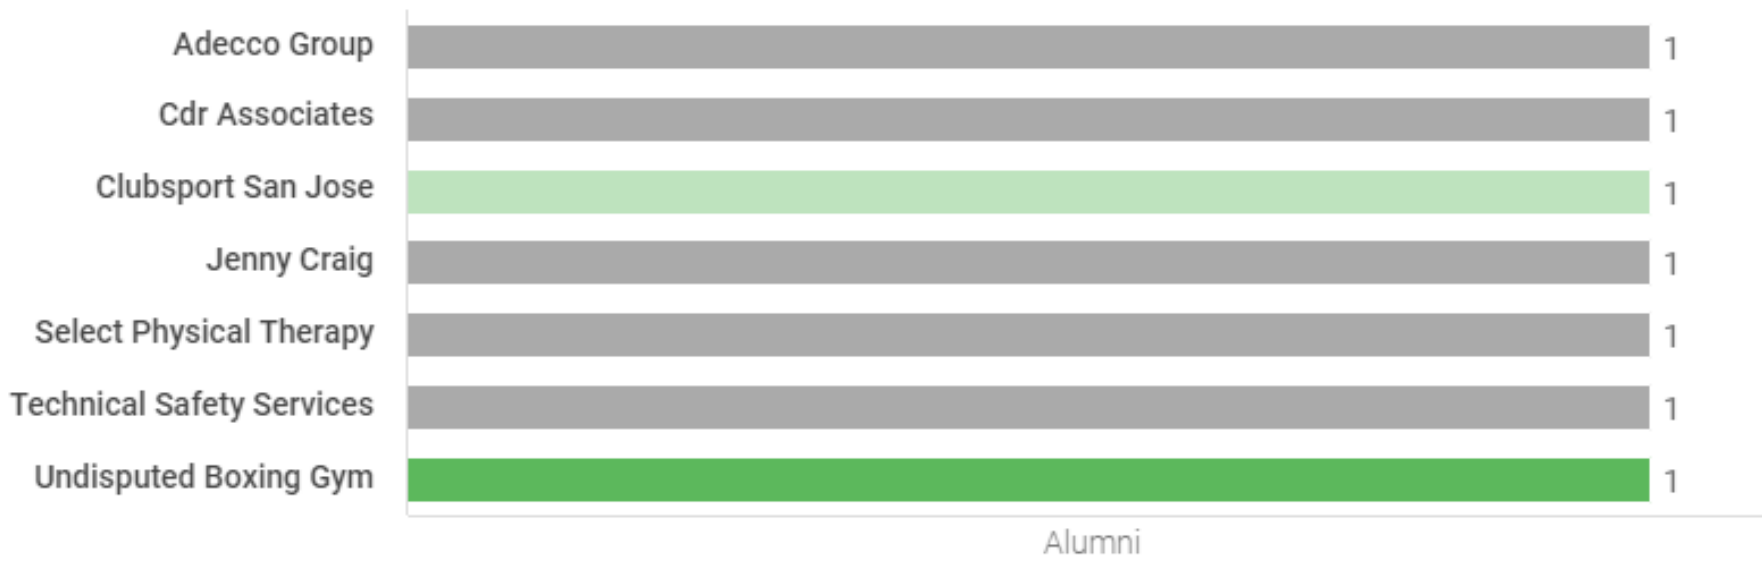

50%

Percent currently working in field of study

Source: Burning Glass Analysis of Social Profiles

Top Current Occupations

Currently displaying: Burning Glass, Occupation

Alumni Current Occupation	Percent Of Alumni Working In Occupation
Occupational Therapy Aide 🚩	8.3%
Field Service Technician	8.3%
Recreation / Activities Worker 🚩	4.2%
Waiter / Waitress 🚩	4.2%
Chiropractor 🚩	4.2%
Account Manager / Representative	4.2%
Medical Assistant 🚩	4.2%
Physical Therapy Aide 🚩	4.2%
Business / Management Analyst	4.2%
Production Worker	4.2%

= occupation is within alumni's field of study

Current Place of Residence

100%
In-State

0%
Out-of-State (US)

0%
International

Top Industries

Currently displaying: 2-digit NAICS

Top Employers