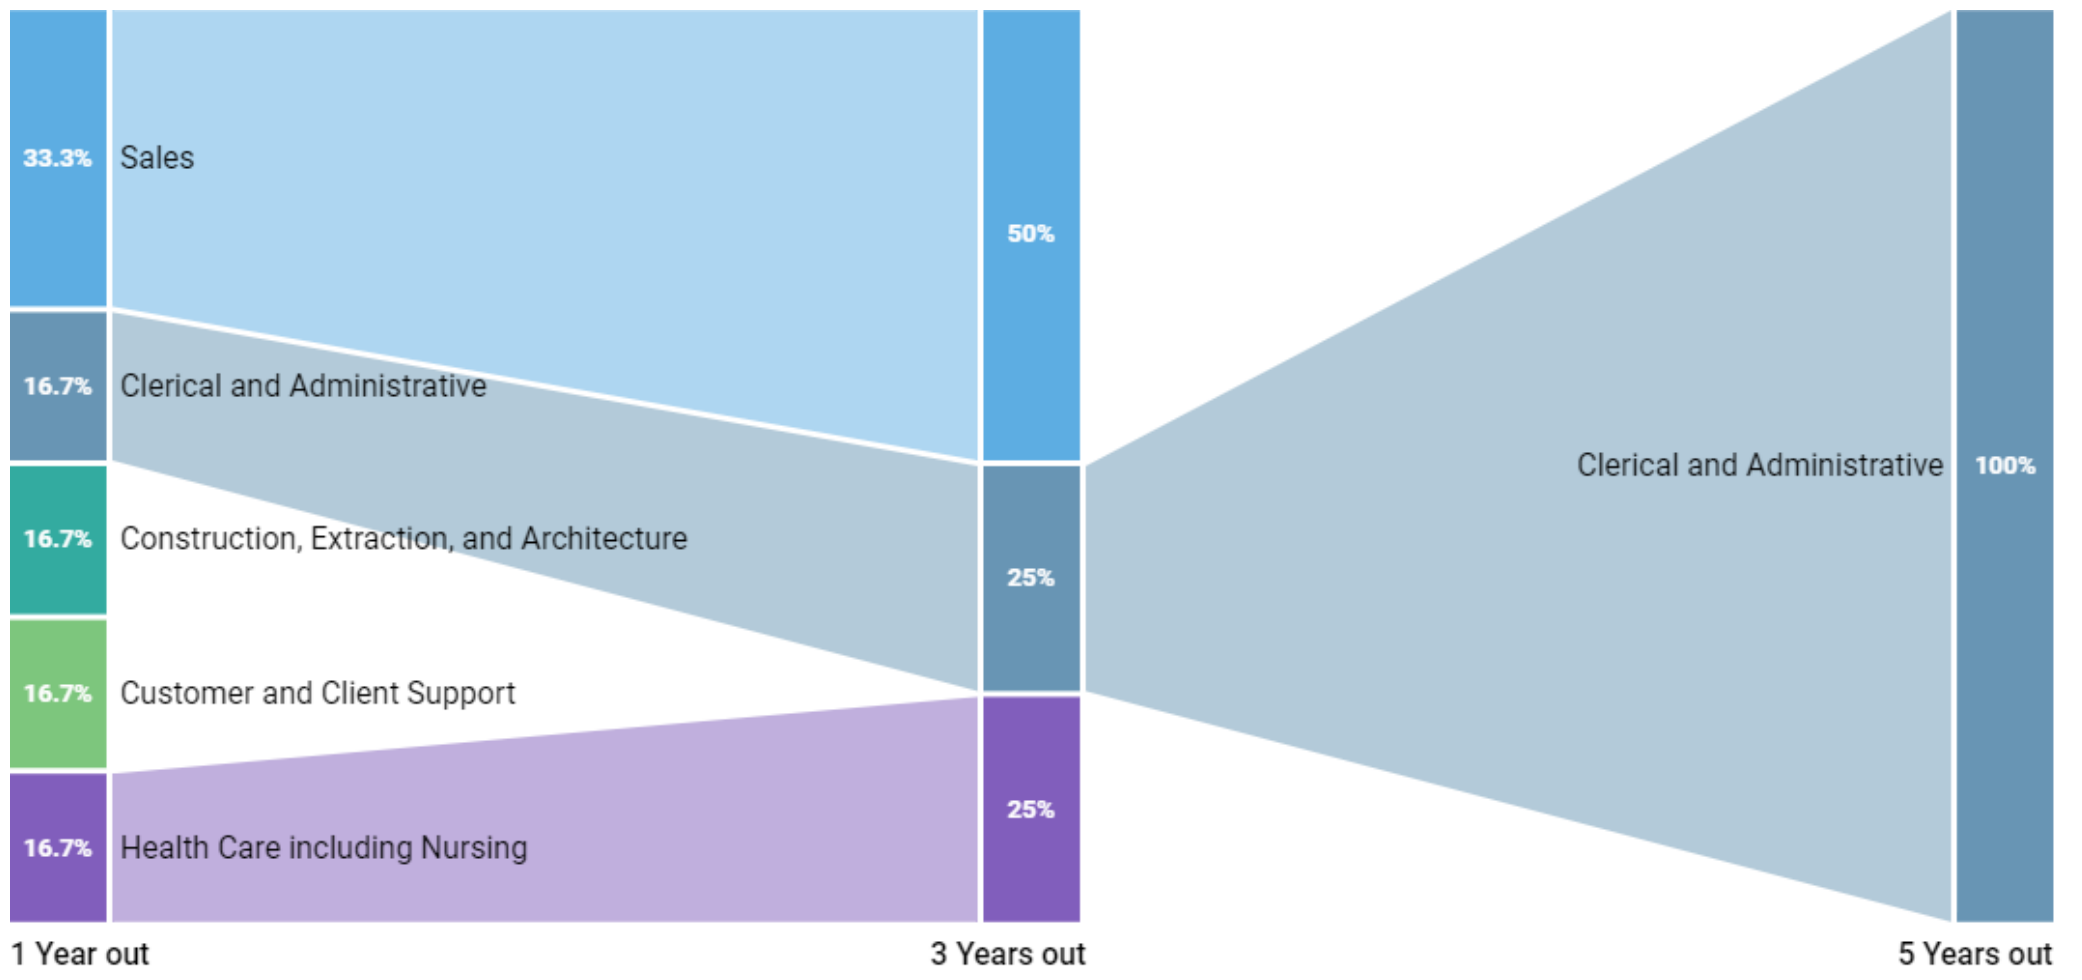

27%

Percent currently working in field of study

Source: Burning Glass Analysis of Social Profiles

Top Current Occupations

Currently displaying: Burning Glass, Occupation

Alumni Current Occupation	Percent Of Alumni Working In Occupation
Intern/Trainee/Co-op	12.5%
Business Development / Sales Manager	12.5%
Childcare / Preschool Director 🚩	12.5%
Advertising Sales Representative	12.5%
Printer / Copier / Scanner Operator	12.5%
Production Worker	12.5%
Retail Store Manager / Supervisor	12.5%
Personal Trainer / Fitness Instructor 🚩	12.5%

= occupation is within alumni's field of study

Current Place of Residence

92%
In-State

8%
Out-of-State (US)

0%
International

Top Industries

Currently displaying: 2-digit NAICS

Top Employers

Career Outcomes - Overview

Currently displaying: Burning Glass

This chart shows the occupation families that alumni were employed in at 1, 3, and 5 years after graduation.

Further Education

Out of 13 alumni tracked, 38% pursued further education. These charts allow you to view the degree levels and programs pursued as well as which institutions alumni attended.