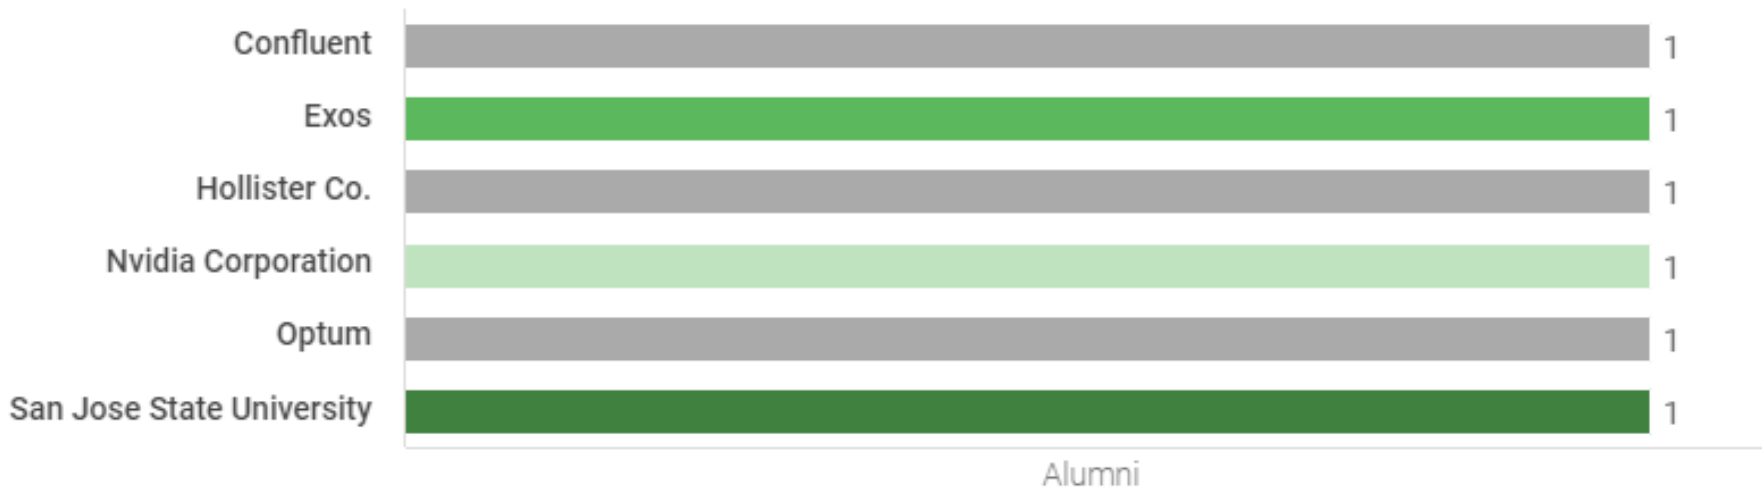

27%

Percent currently working in field of study

Source: Burning Glass Analysis of Social Profiles

Top Current Occupations

Currently displaying: Burning Glass, Occupation

Alumni Current Occupation	Percent Of Alumni Working In Occupation
Intern/Trainee/Co-op	12.5%
Business Development / Sales Manager	12.5%
Childcare / Preschool Director 🚩	12.5%
Advertising Sales Representative	12.5%
Printer / Copier / Scanner Operator	12.5%
Production Worker	12.5%
Retail Store Manager / Supervisor	12.5%
Personal Trainer / Fitness Instructor 🚩	12.5%

= occupation is within alumni's field of study

Current Place of Residence

92%
In-State

8%
Out-of-State (US)

0%
International

Top Industries

Currently displaying: 2-digit NAICS

Top Employers