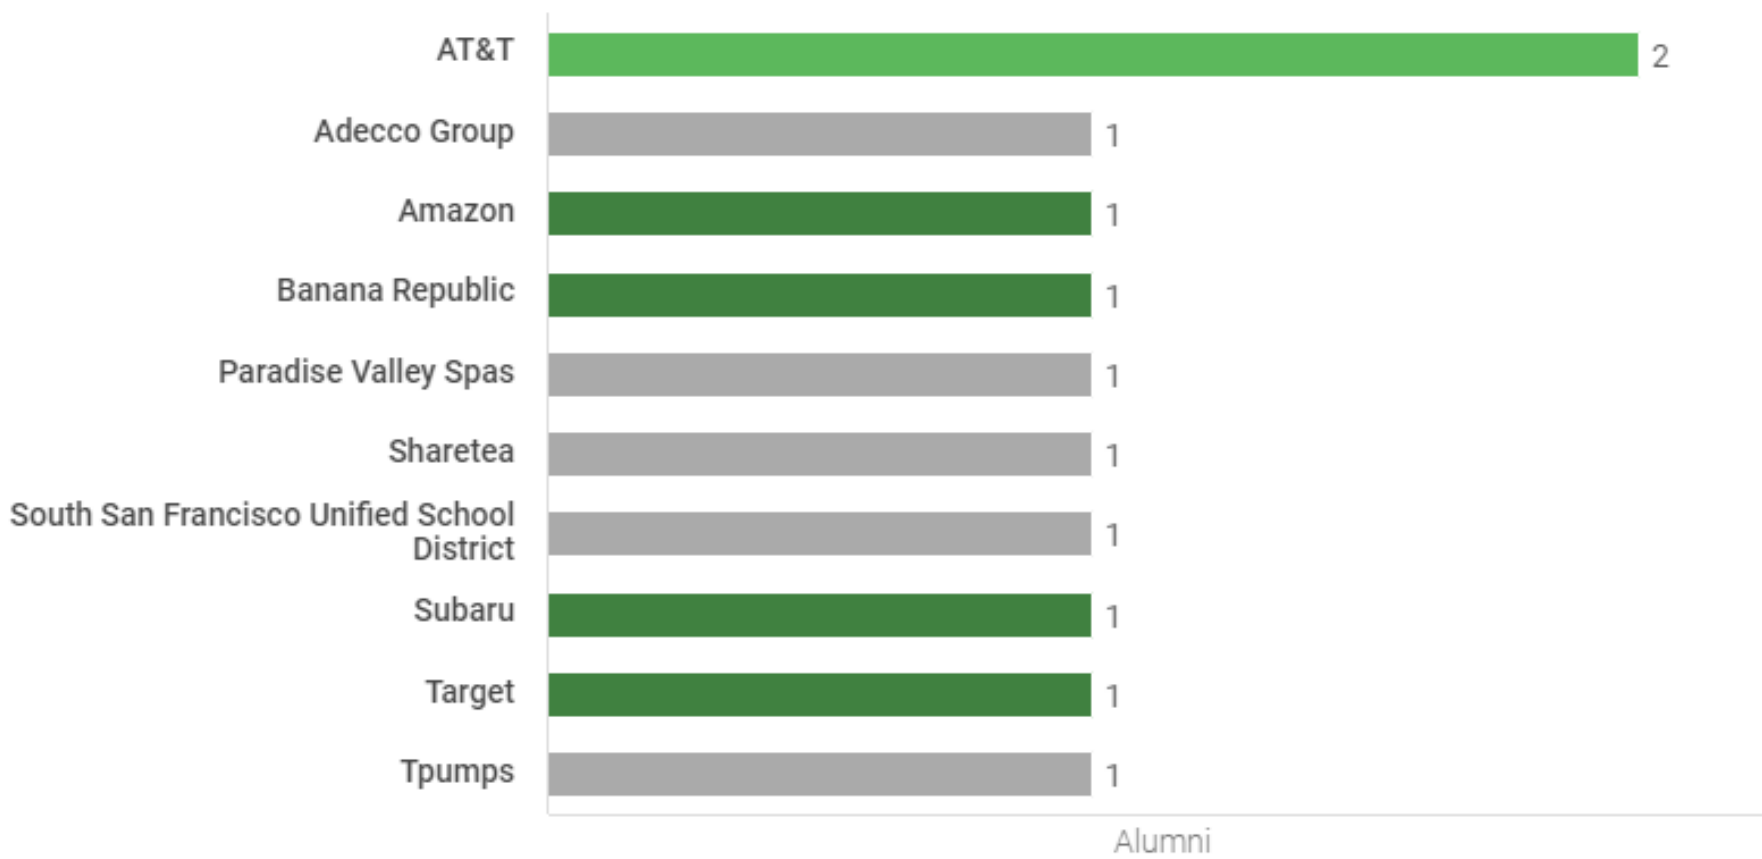

24%

Percent currently working in field of study

Source: Burning Glass Analysis of Social Profiles

Top Current Occupations

Currently displaying: Burning Glass, Occupation

Alumni Current Occupation	Percent Of Alumni Working In Occupation
Cashier	5.3%
Sales Representative	2.6%
Account Executive	2.6%
Bookkeeper / Accounting Clerk	2.6%
Medical Assistant 🚩	2.6%
Physical Therapy Aide 🚩	2.6%
Business Development / Sales Manager	2.6%
Software QA Engineer / Tester	2.6%
Family / Behavioral Therapist 🚩	2.6%
General Manager	2.6%

= occupation is within alumni's field of study

Current Place of Residence

95%
In-State

0%
Out-of-State (US)

2%
International

Top Industries

Currently displaying: 2-digit NAICS

Top Employers

Career Outcomes - Overview

Currently displaying: Burning Glass

This chart shows the occupation families that alumni were employed in at 1, 3, and 5 years after graduation.

Further Education

Out of 43 alumni tracked, 44% pursued further education. These charts allow you to view the degree levels and programs pursued as well as which institutions alumni attended.