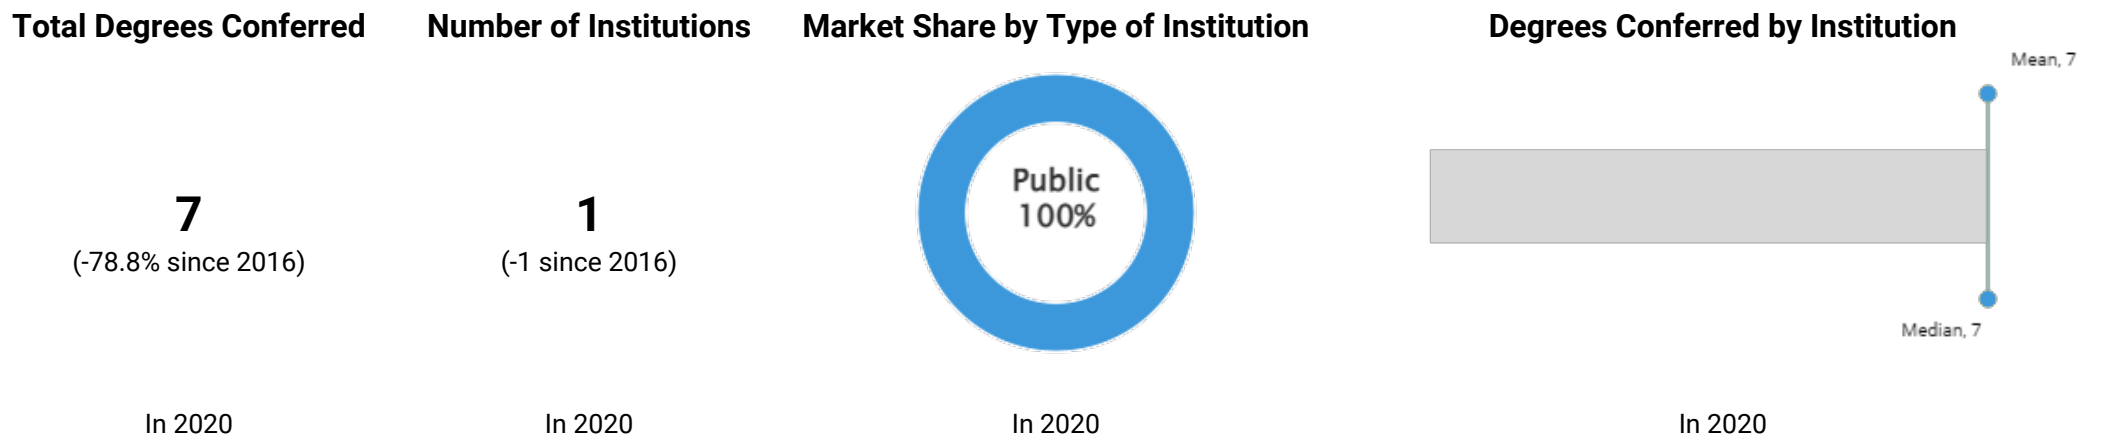

Program Competition & Student Demand

Active Selections

(County : San Mateo, CA) AND ((Program of study : Associate's degree - Electrical/Electronics Equipment Installation and Repair, General (47.0101) OR Program of study : Award of at least 1 but less than 2 academic years - Electrical/Electronics Equipment Installation and Repair, General (47.0101) OR Program of study : Award of less than 1 academic year - Electrical/Electronics Equipment Installation and Repair, General (47.0101)))