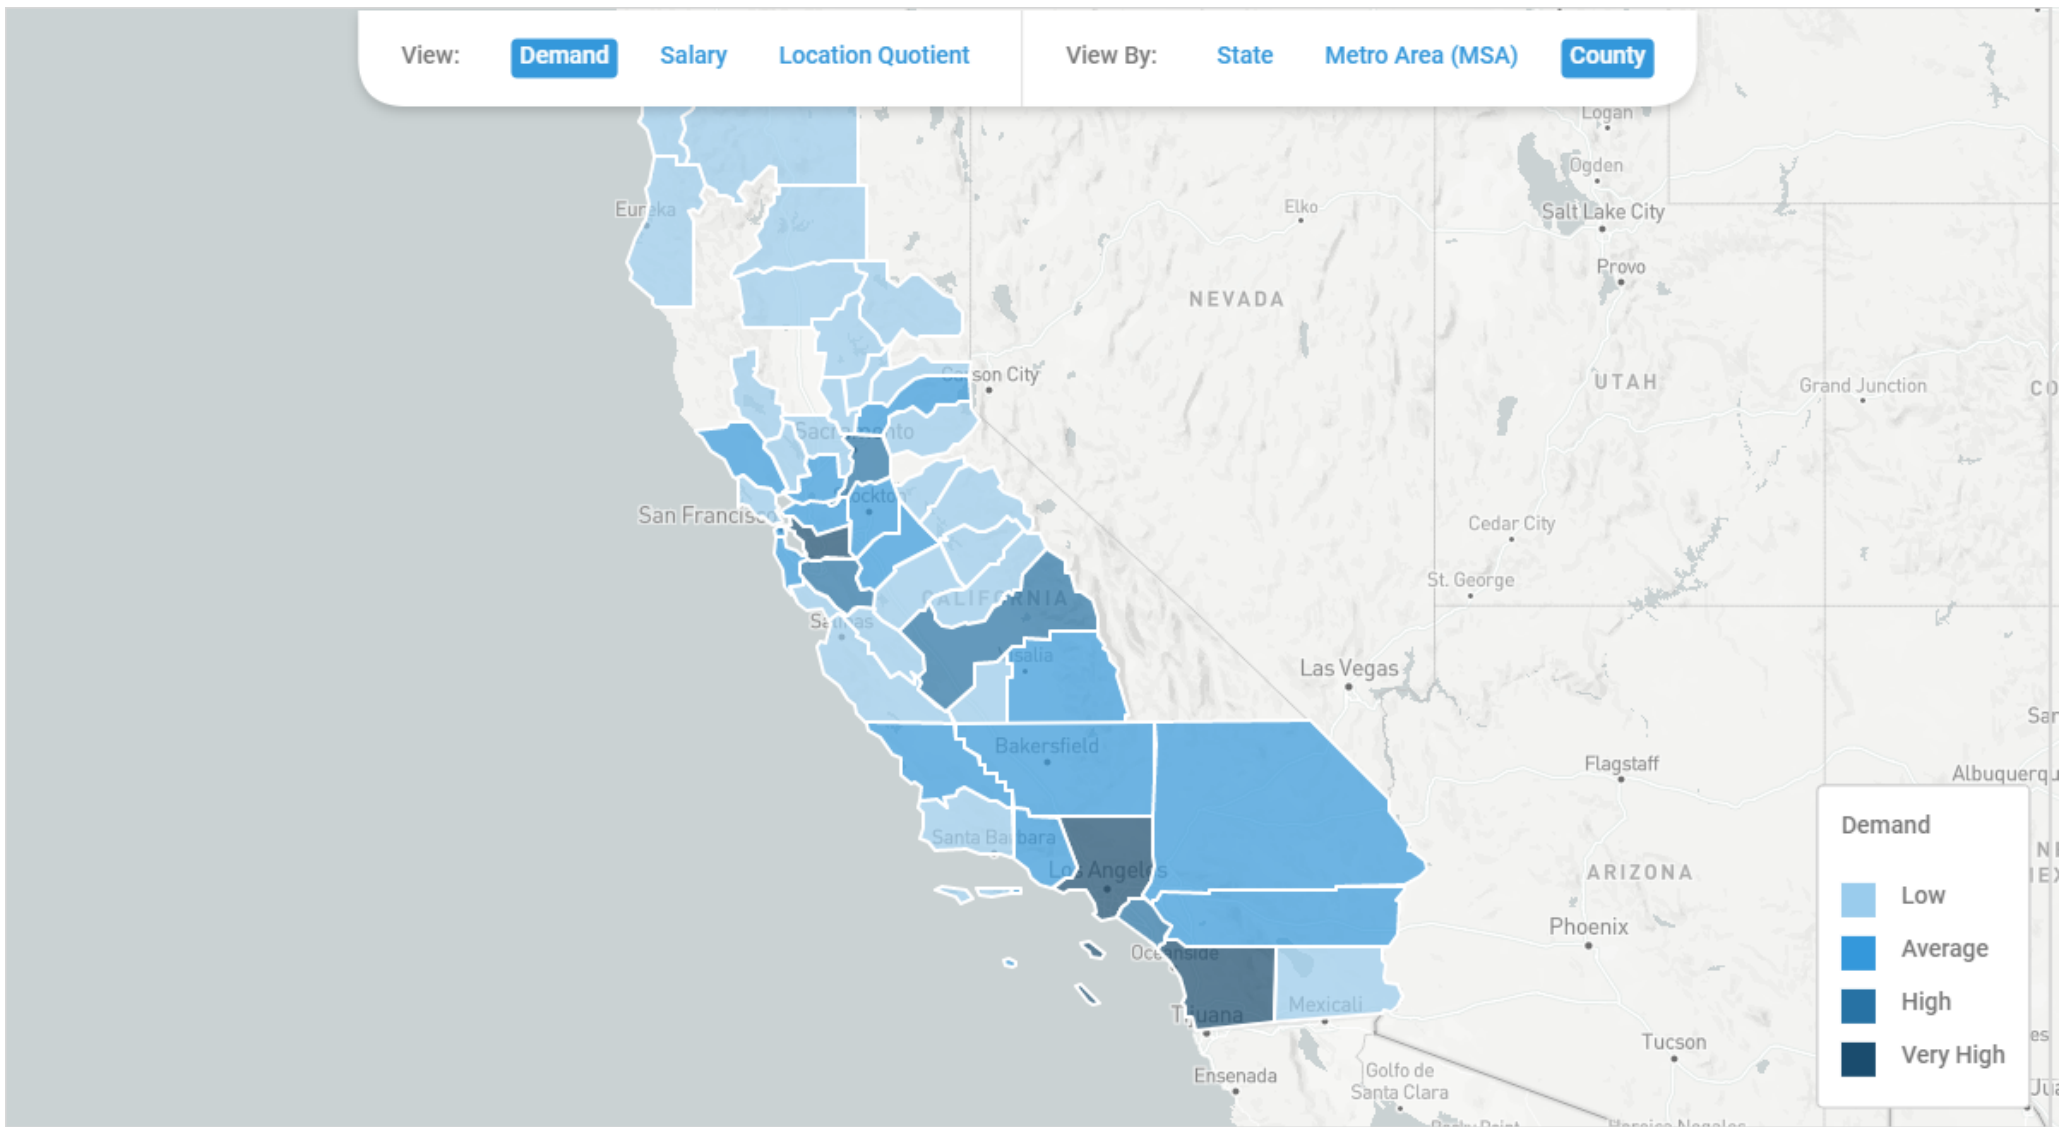

## Top Industries

Currently displaying: 2digit

## Top Employers

## Top Locations

County	Job Postings (Last 12 Months)	Median Salary	Location Quotient
Los Angeles, CA	463	\$55k	0.6 
San Diego, CA	369	\$51k	1.1 
Alameda, CA	215	\$54k	1.1 
Orange, CA	213	\$57k	0.6 
Sacramento, CA	203	\$56k	1.5 
Fresno, CA	166	\$53k	2.6 
Santa Clara, CA	165	\$59k	0.6 
Kern, CA	162	\$52k	3.5 
Riverside, CA	155	\$49k	1.2 
San Bernardino, CA	124	\$53k	0.9 