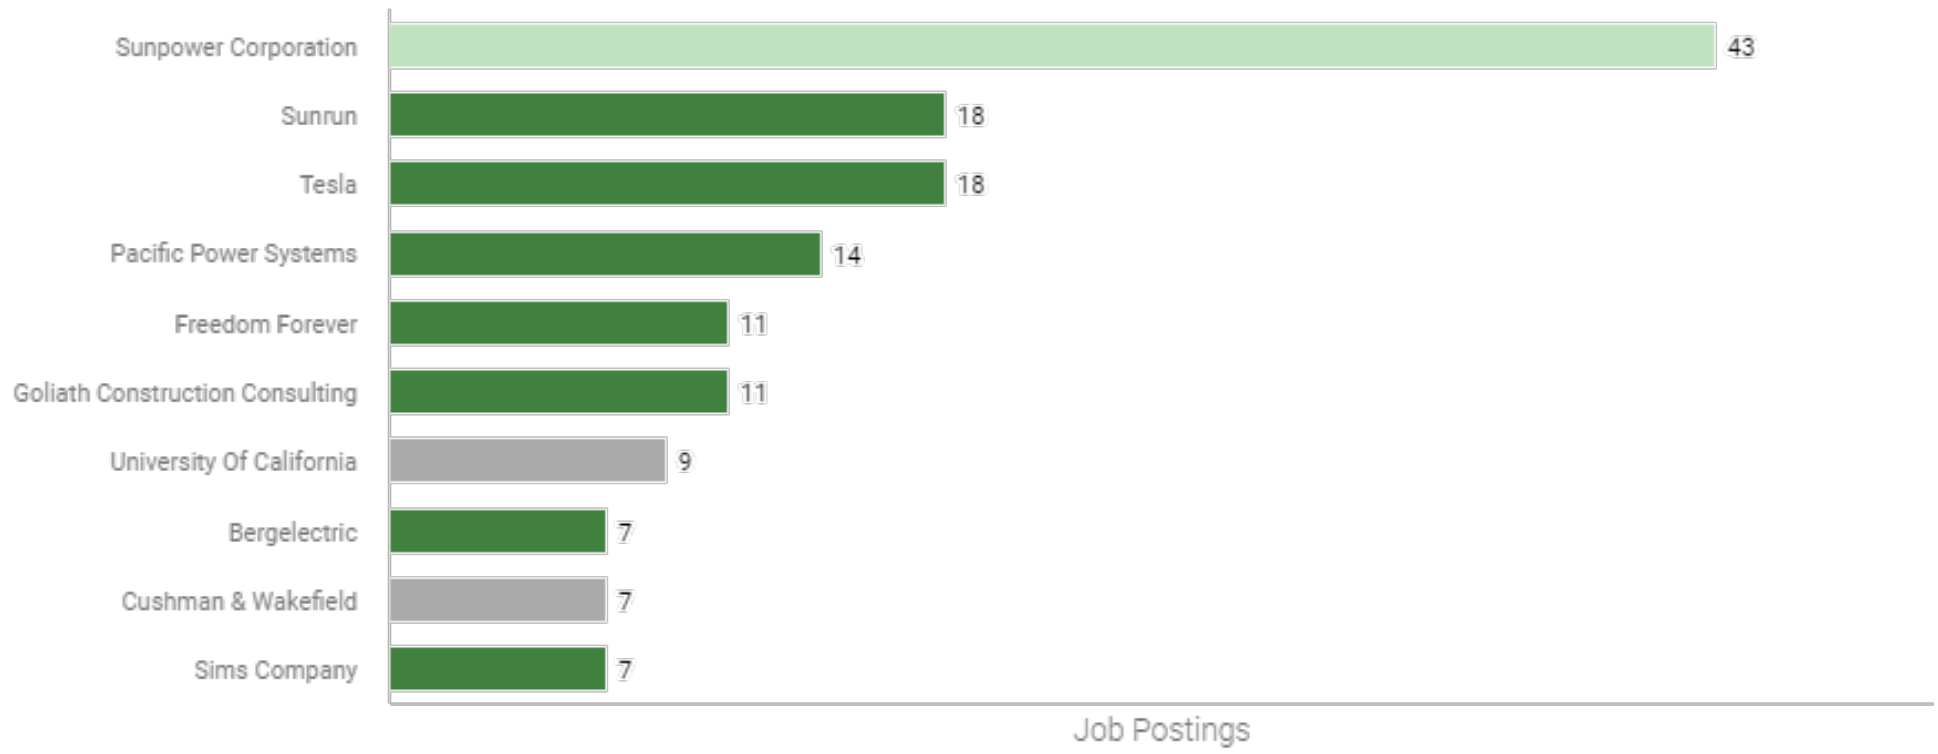

Top Employers