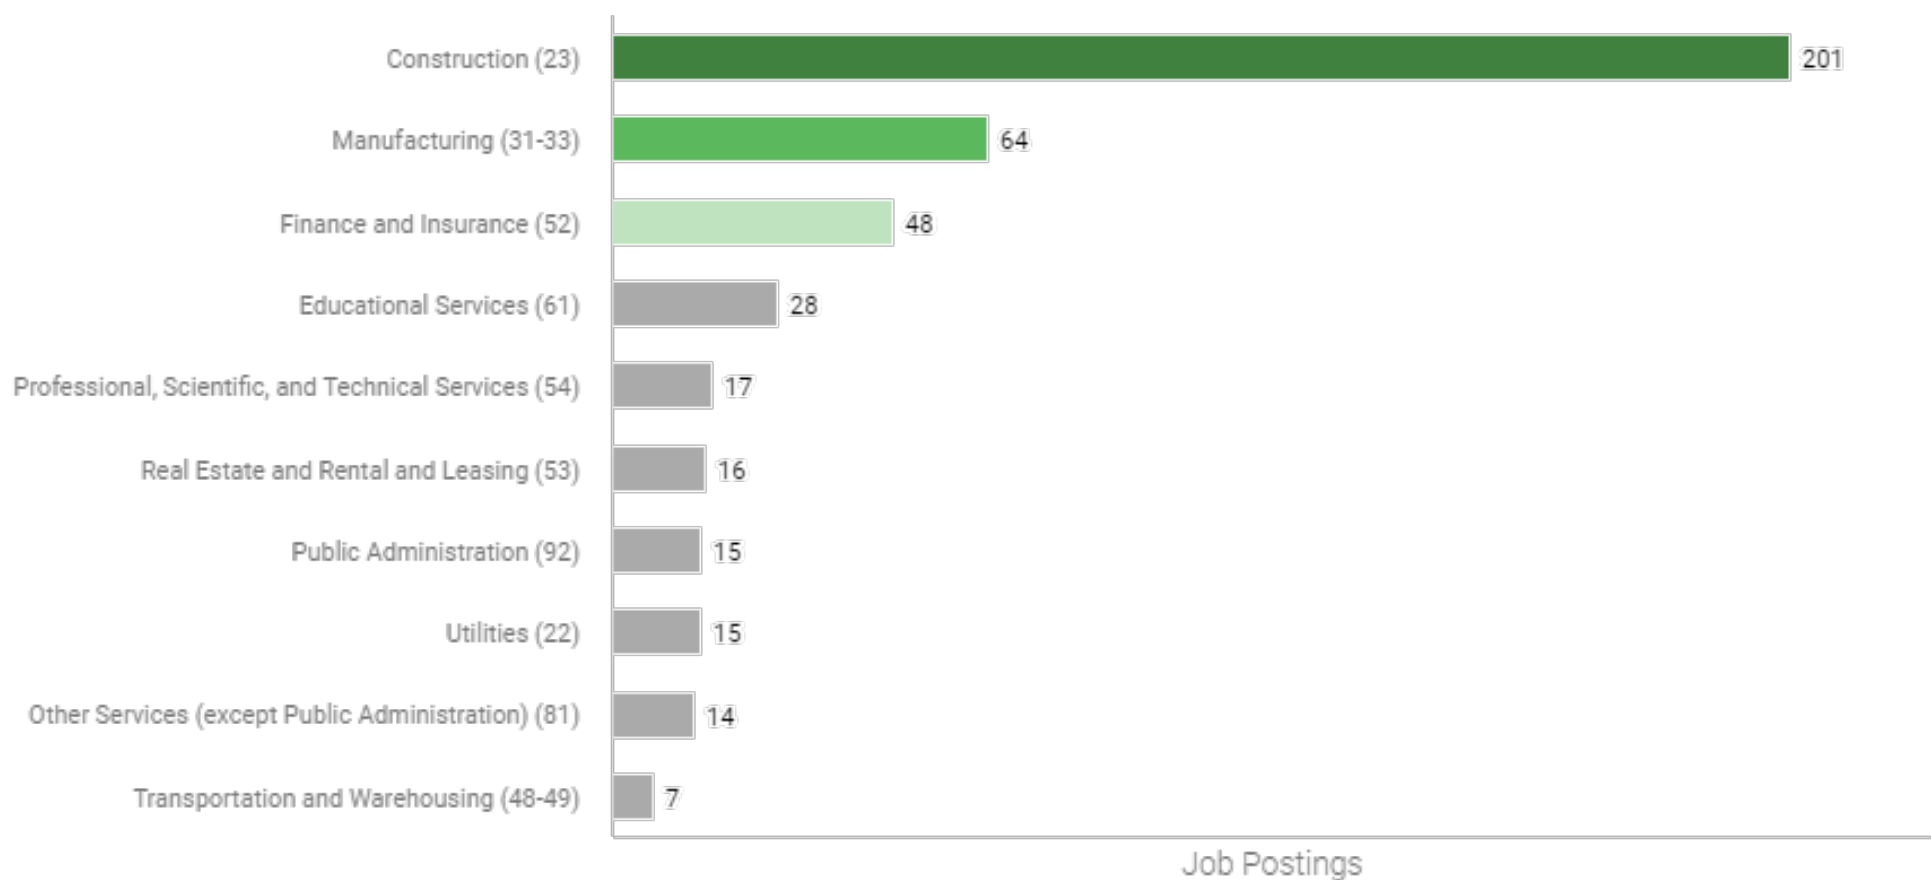

Top Co-occurring Skills

	Skill	Job Postings
1	Electrical Work	480
2	Repair	351
3	Electrical Systems	182
4	Wiring	172
5	Occupational Health and Safety	137
6	Electrical Experience	117
7	Customer Service	107
8	Scheduling	106
9	Hand Tools	101
10	Electrical Wiring	93

Currently displaying: Specialized

Top Industries

Currently displaying: 2digit