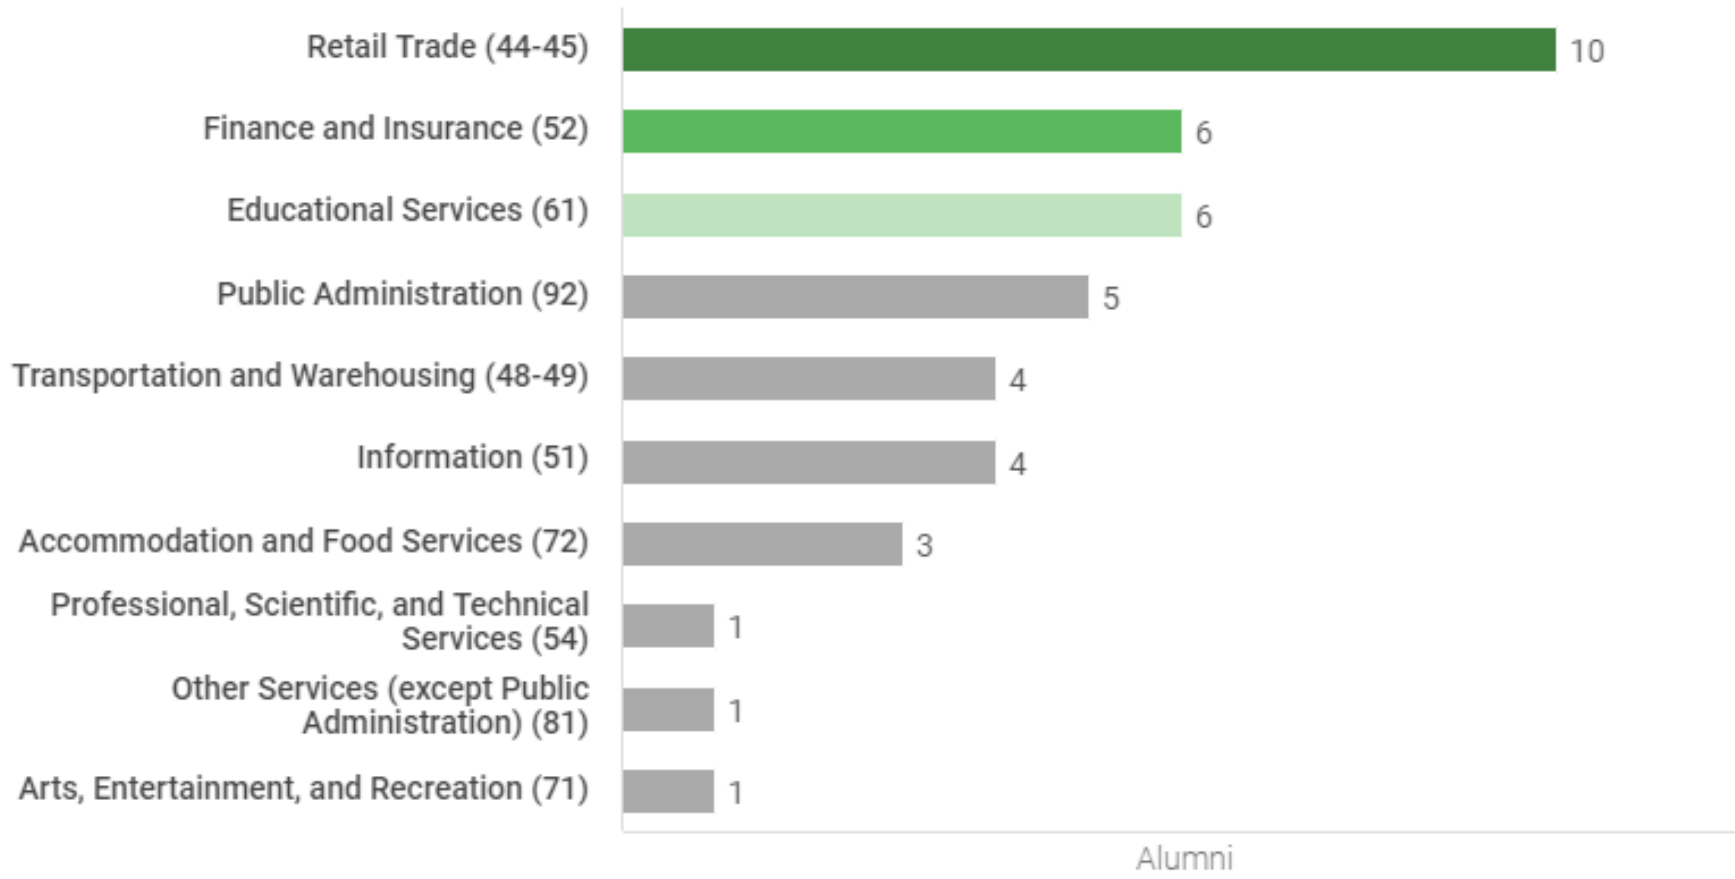

36%

Percent currently working in field of study

Source: Burning Glass Analysis of Social Profiles

Top Current Occupations

Currently displaying: Burning Glass, Occupation

Alumni Current Occupation	Percent Of Alumni Working In Occupation
Software Developer / Engineer 	18.8%
Web Developer 	3.5%
Owner/Founder/Partner	3.5%
Computer Support Specialist 	2.1%
Intern/Trainee/Co-op	2.1%
Computer Systems Engineer / Architect 	1.4%
Social / Human Services Manager	1.4%
Researcher / Research Associate	1.4%
Cashier	1.4%
Personal Banker / Banking Sales Staff	1.4%

= occupation is within alumni's field of study

Current Place of Residence

84%
In-State

9%
Out-of-State (US)

4%
International

Top Industries

Currently displaying: 2-digit NAICS

Top Employers

Career Outcomes - Overview

Currently displaying: Burning Glass

This chart shows the occupation families that alumni were employed in at 1, 3, and 5 years after graduation.

Further Education

Out of 193 alumni tracked, 49% pursued further education. These charts allow you to view the degree levels and programs pursued as well as which institutions alumni attended.