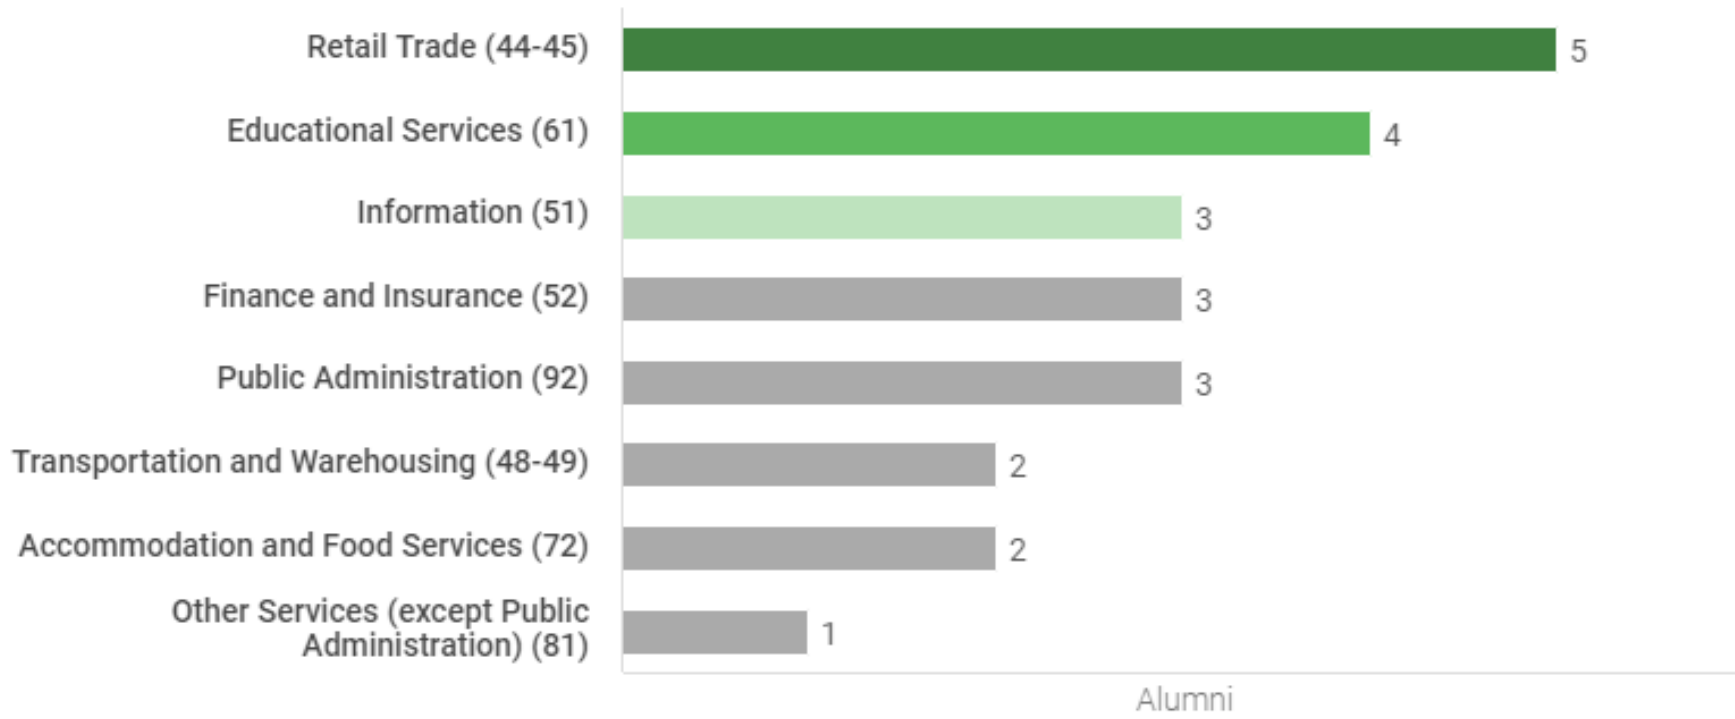

Source: Burning Glass Analysis of Social Profiles

Top Current Occupations

Currently displaying: Burning Glass, Occupation

Alumni Current Occupation	Percent Of Alumni Working In Occupation
Software Developer / Engineer 	13.6%
Owner/Founder/Partner	4.9%
Intern/Trainee/Co-op	3.7%
Web Developer 	3.7%
Social / Human Services Manager	2.5%
Researcher / Research Associate	2.5%
Personal Banker / Banking Sales Staff	2.5%
Waiter / Waitress	1.2%
Engineering Manager	1.2%
Computer Systems Engineer / Architect 	1.2%

= occupation is within alumni's field of study

Current Place of Residence

81%
In-State

12%
Out-of-State (US)

4%
International

Top Industries

Currently displaying: 2-digit NAICS

Top Employers

Career Outcomes - Overview

Currently displaying: Burning Glass

This chart shows the occupation families that alumni were employed in at 1, 3, and 5 years after graduation.

Further Education

Out of 114 alumni tracked, 54% pursued further education. These charts allow you to view the degree levels and programs pursued as well as which institutions alumni attended.