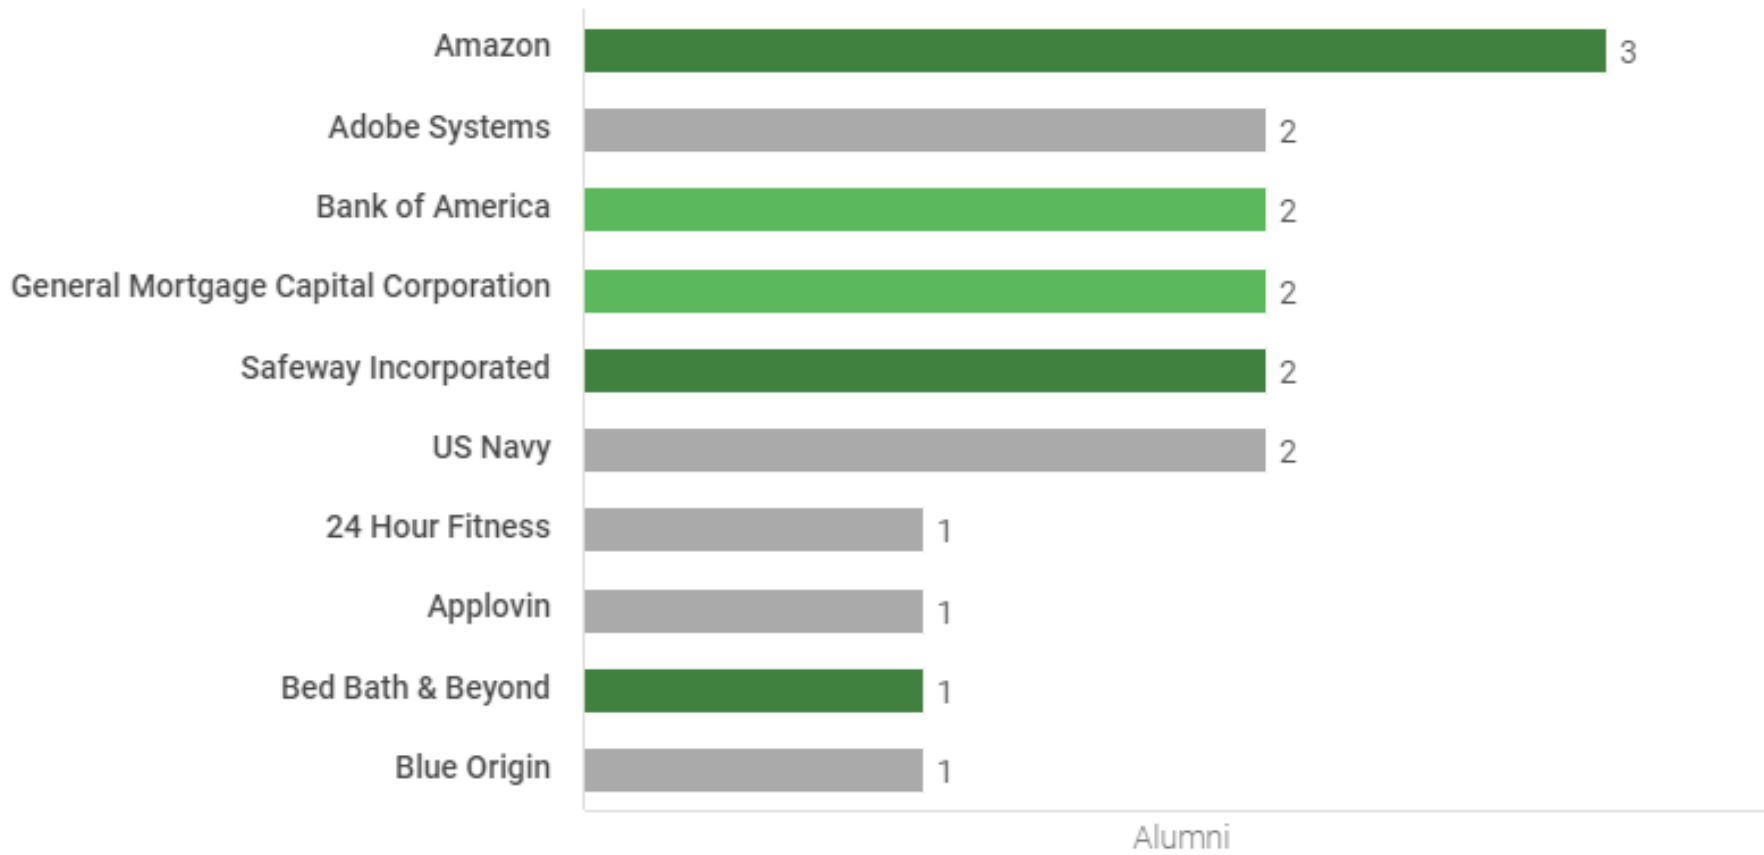

36%

Percent currently working in field of study

Source: Burning Glass Analysis of Social Profiles

Top Current Occupations

Currently displaying: Burning Glass, Occupation

Alumni Current Occupation	Percent Of Alumni Working In Occupation
Software Developer / Engineer 	18.8%
Web Developer 	3.5%
Owner/Founder/Partner	3.5%
Computer Support Specialist 	2.1%
Intern/Trainee/Co-op	2.1%
Computer Systems Engineer / Architect 	1.4%
Social / Human Services Manager	1.4%
Researcher / Research Associate	1.4%
Cashier	1.4%
Personal Banker / Banking Sales Staff	1.4%

= occupation is within alumni's field of study

Current Place of Residence

84%
In-State

9%
Out-of-State (US)

4%
International

Top Industries

Currently displaying: 2-digit NAICS

Top Employers

Career Outcomes - Overview

Currently displaying: Burning Glass

This chart shows the occupation families that alumni were employed in at 1, 3, and 5 years after graduation.

Further Education

Out of 193 alumni tracked, 49% pursued further education. These charts allow you to view the degree levels and programs pursued as well as which institutions alumni attended.