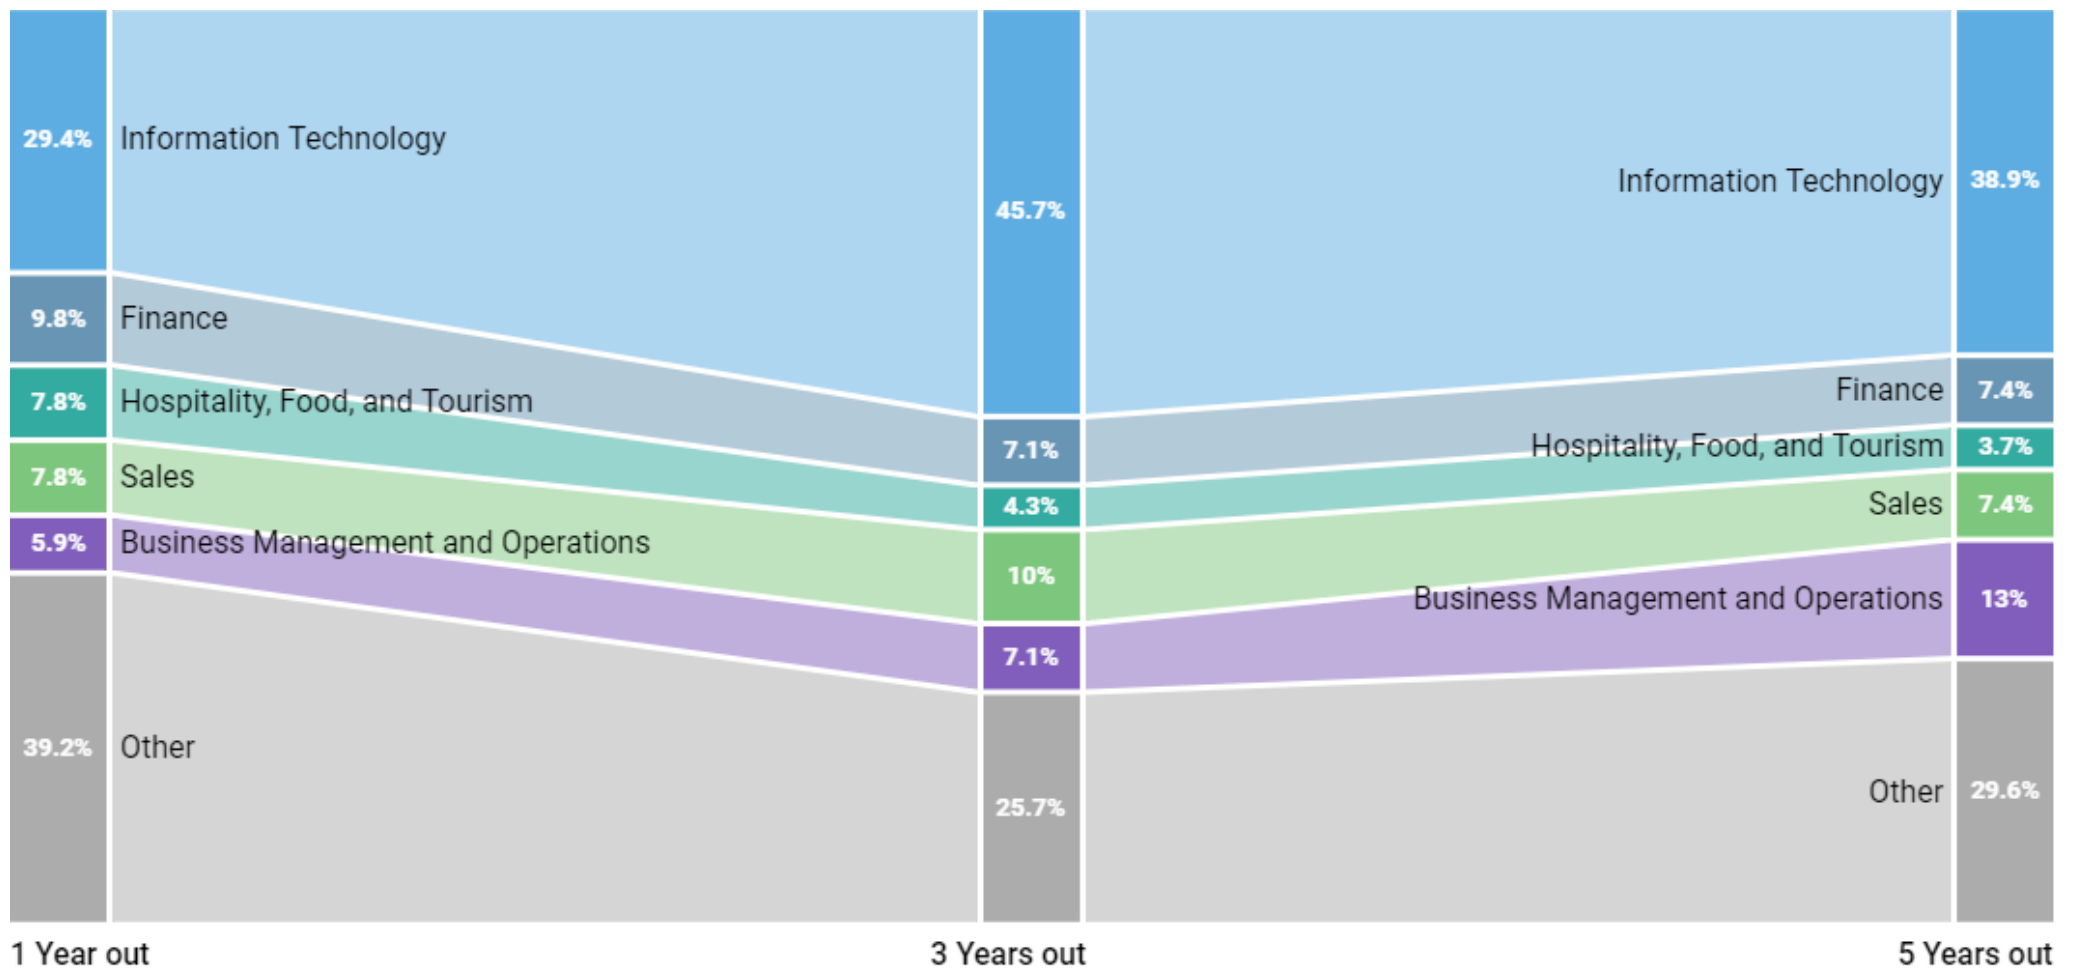

36%

Percent currently working in field of study

Source: Burning Glass Analysis of Social Profiles

Top Current Occupations

Currently displaying: Burning Glass, Occupation

Alumni Current Occupation	Percent Of Alumni Working In Occupation
Software Developer / Engineer 	18.8%
Web Developer 	3.5%
Owner/Founder/Partner	3.5%
Computer Support Specialist 	2.1%
Intern/Trainee/Co-op	2.1%
Computer Systems Engineer / Architect 	1.4%
Social / Human Services Manager	1.4%
Researcher / Research Associate	1.4%
Cashier	1.4%
Personal Banker / Banking Sales Staff	1.4%

= occupation is within alumni's field of study

Current Place of Residence

84%
In-State

9%
Out-of-State (US)

4%
International

Top Industries

Currently displaying: 2-digit NAICS

Top Employers

Career Outcomes - Overview

Currently displaying: Burning Glass

This chart shows the occupation families that alumni were employed in at 1, 3, and 5 years after graduation.

Further Education

Out of 193 alumni tracked, 49% pursued further education. These charts allow you to view the degree levels and programs pursued as well as which institutions alumni attended.