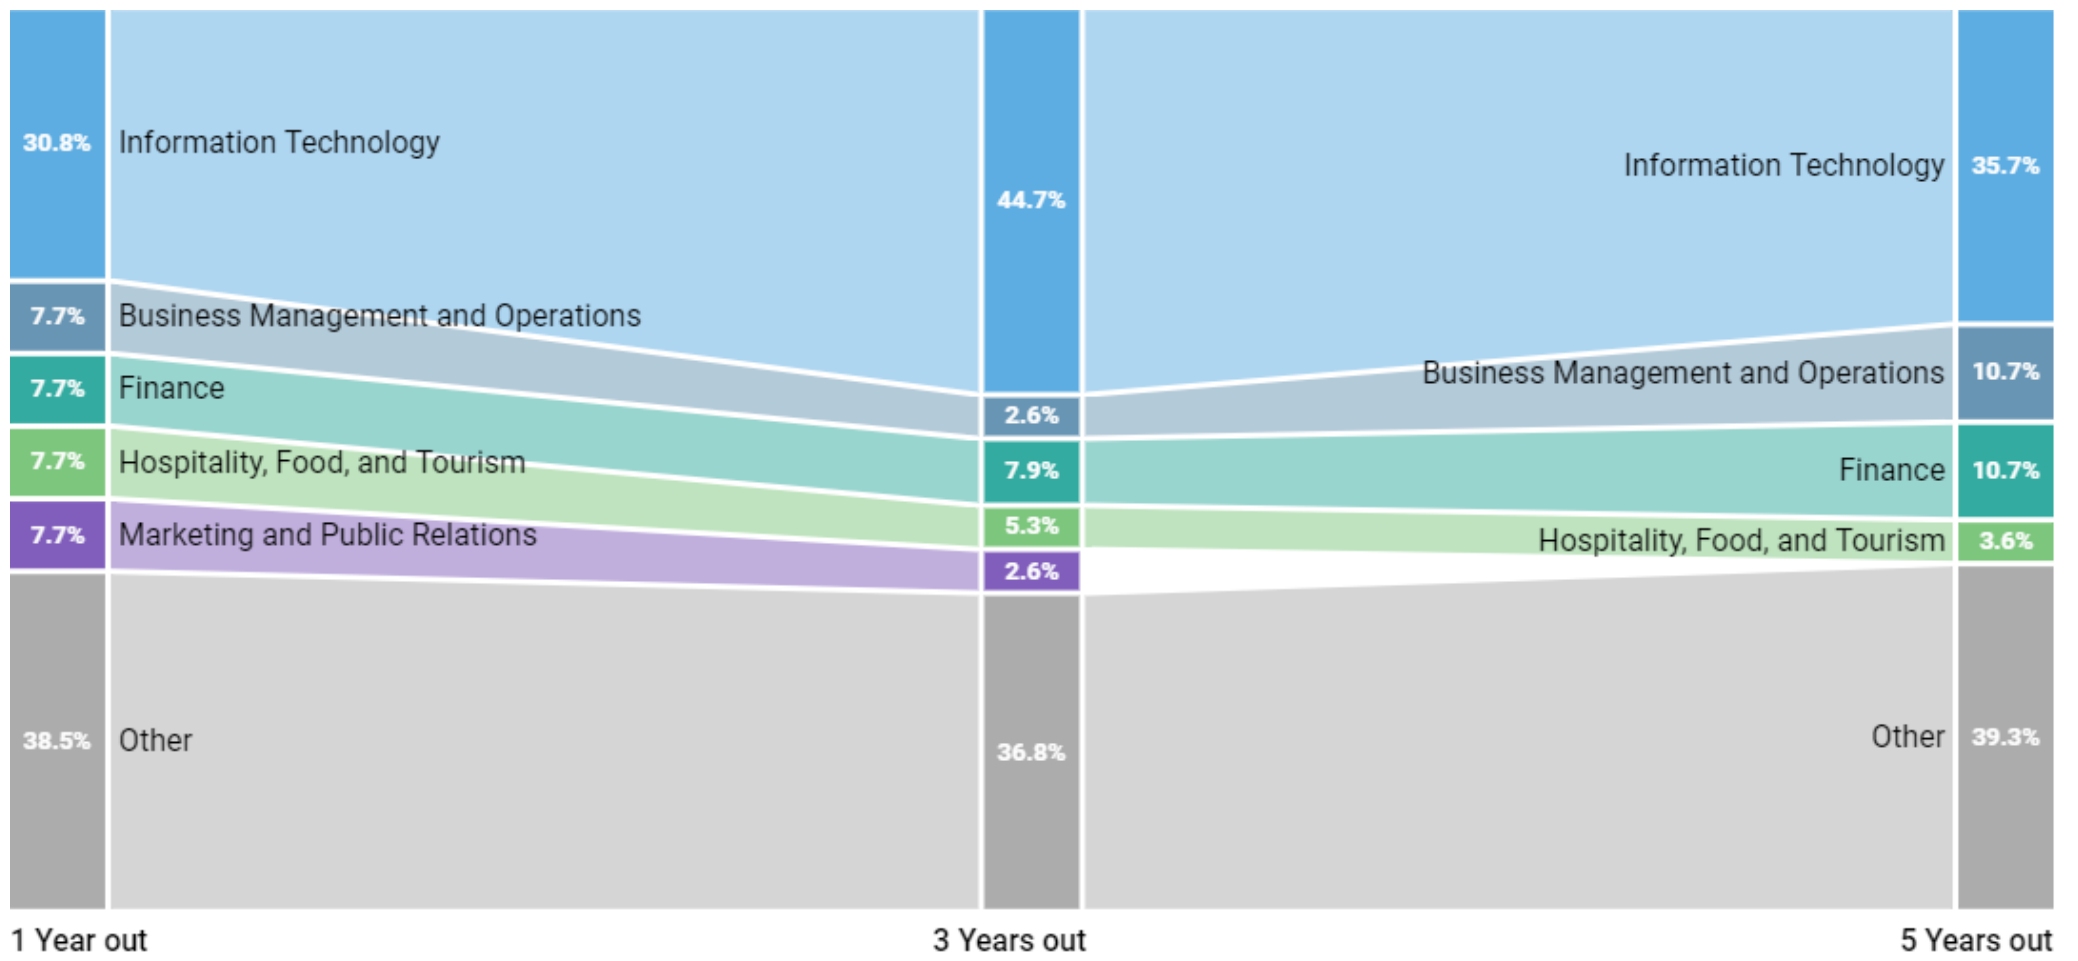

Source: Burning Glass Analysis of Social Profiles

Top Current Occupations

Currently displaying: Burning Glass, Occupation

Alumni Current Occupation	Percent Of Alumni Working In Occupation
Software Developer / Engineer 	13.6%
Owner/Founder/Partner	4.9%
Intern/Trainee/Co-op	3.7%
Web Developer 	3.7%
Social / Human Services Manager	2.5%
Researcher / Research Associate	2.5%
Personal Banker / Banking Sales Staff	2.5%
Waiter / Waitress	1.2%
Engineering Manager	1.2%
Computer Systems Engineer / Architect 	1.2%

= occupation is within alumni's field of study

Current Place of Residence

81%
In-State

12%
Out-of-State (US)

4%
International

Top Industries

Currently displaying: 2-digit NAICS

Top Employers

Career Outcomes - Overview

Currently displaying: Burning Glass

This chart shows the occupation families that alumni were employed in at 1, 3, and 5 years after graduation.

Further Education

Out of 114 alumni tracked, 54% pursued further education. These charts allow you to view the degree levels and programs pursued as well as which institutions alumni attended.