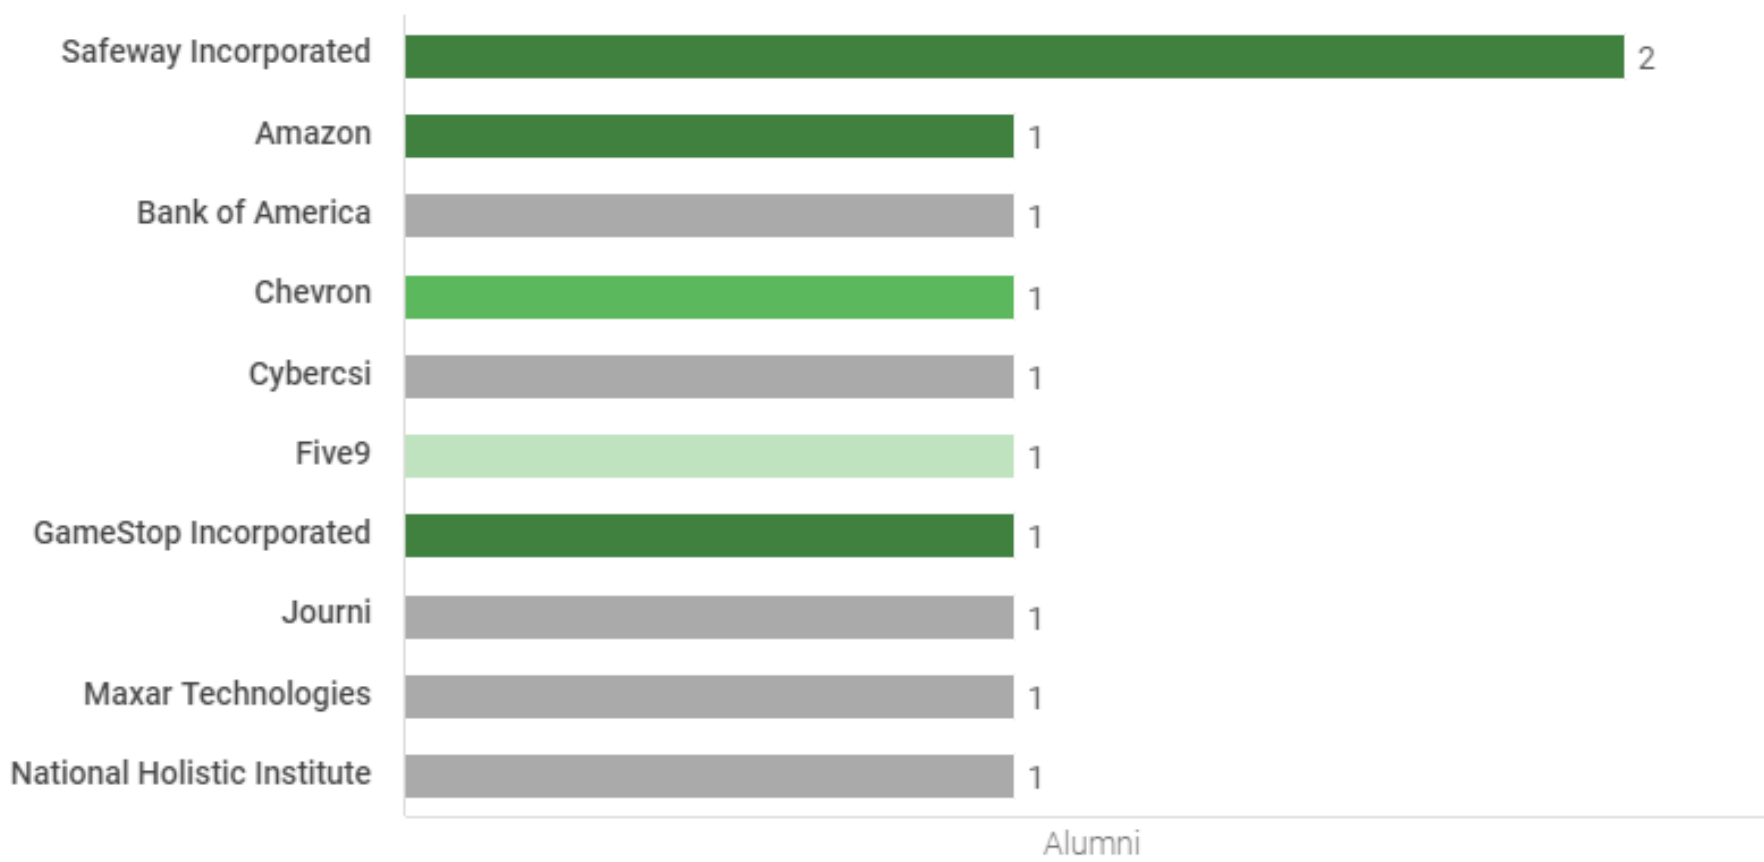

Source: Burning Glass Analysis of Social Profiles

Top Current Occupations

Currently displaying: Burning Glass, Occupation

Alumni Current Occupation	Percent Of Alumni Working In Occupation
Software Developer / Engineer 	23.7%
Computer Support Specialist 	5.3%
Cashier	5.3%
Project Manager	5.3%
Supply Chain / Logistics Manager	2.6%
Data Scientist 	2.6%
Computer Systems Engineer / Architect 	2.6%
Restaurant / Food Service Manager	2.6%
Laborer / Warehouse Worker	2.6%
General Manager	2.6%

= occupation is within alumni's field of study

Current Place of Residence

89%
In-State

7%
Out-of-State (US)

5%
International

Top Industries

Currently displaying: 2-digit NAICS

Top Employers