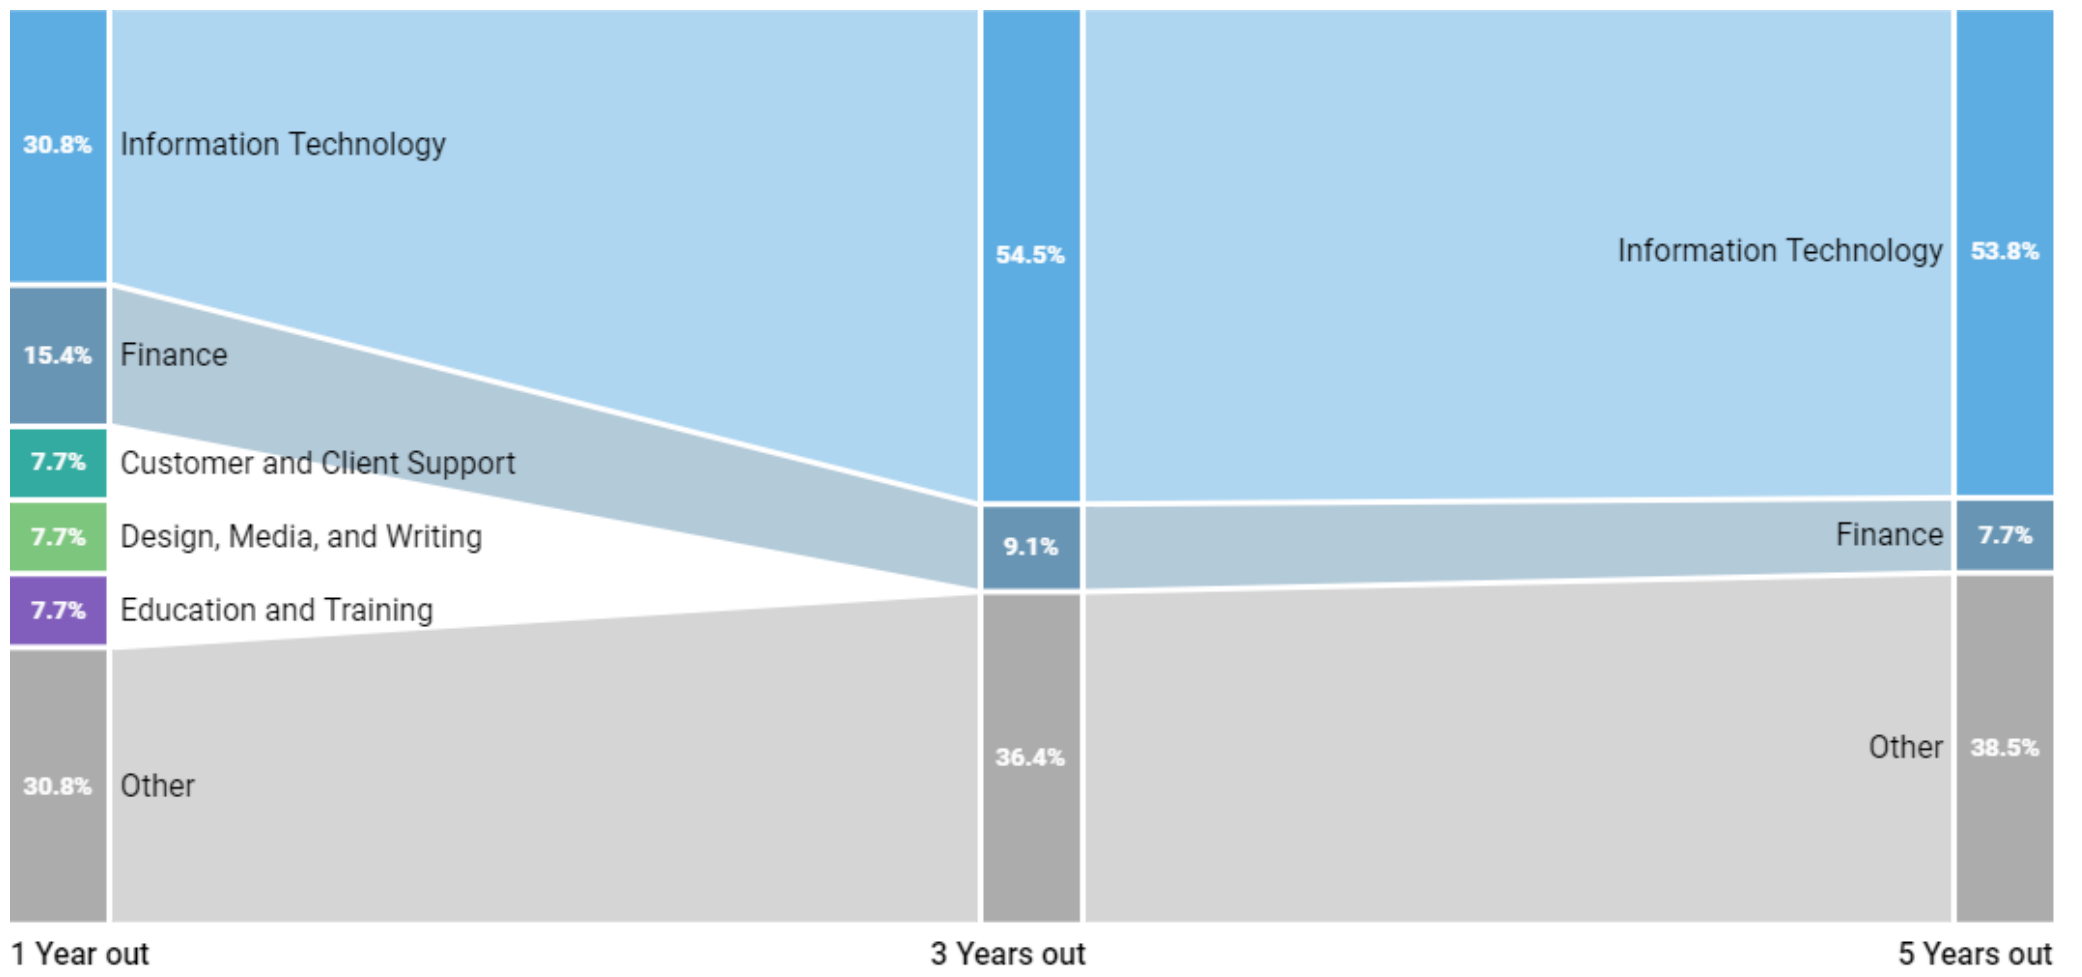

Career Outcomes - Overview

Currently displaying: Burning Glass

This chart shows the occupation families that alumni were employed in at 1, 3, and 5 years after graduation.