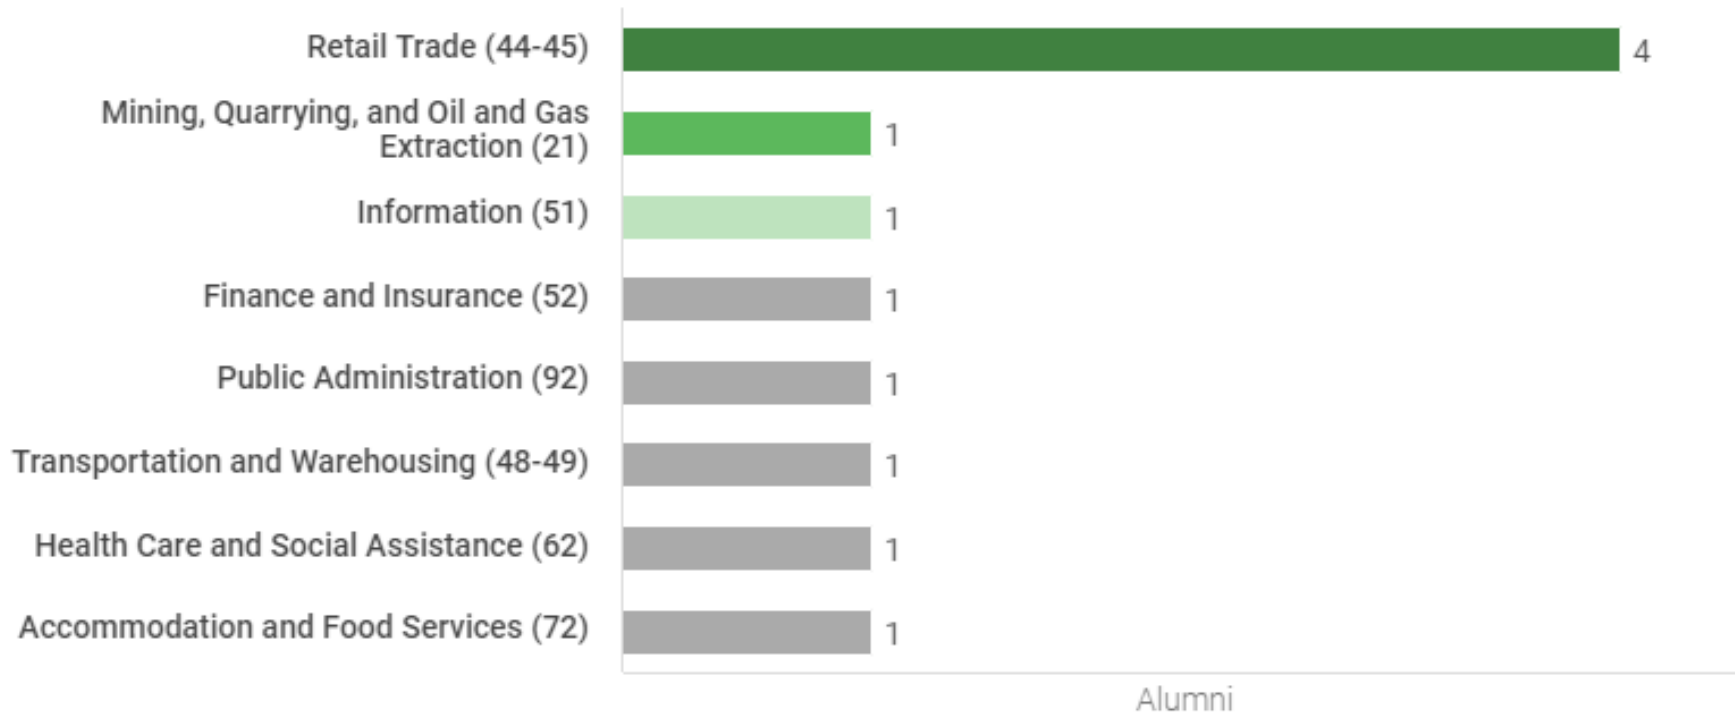

Source: Burning Glass Analysis of Social Profiles

Top Current Occupations

Currently displaying: Burning Glass, Occupation

Alumni Current Occupation	Percent Of Alumni Working In Occupation
Software Developer / Engineer 	23.7%
Computer Support Specialist 	5.3%
Cashier	5.3%
Project Manager	5.3%
Supply Chain / Logistics Manager	2.6%
Data Scientist 	2.6%
Computer Systems Engineer / Architect 	2.6%
Restaurant / Food Service Manager	2.6%
Laborer / Warehouse Worker	2.6%
General Manager	2.6%

= occupation is within alumni's field of study

Current Place of Residence

89%
In-State

7%
Out-of-State (US)

5%
International

Top Industries

Currently displaying: 2-digit NAICS

Top Employers

Career Outcomes - Overview

Currently displaying: Burning Glass

This chart shows the occupation families that alumni were employed in at 1, 3, and 5 years after graduation.

Further Education

Out of 44 alumni tracked, 52% pursued further education. These charts allow you to view the degree levels and programs pursued as well as which institutions alumni attended.