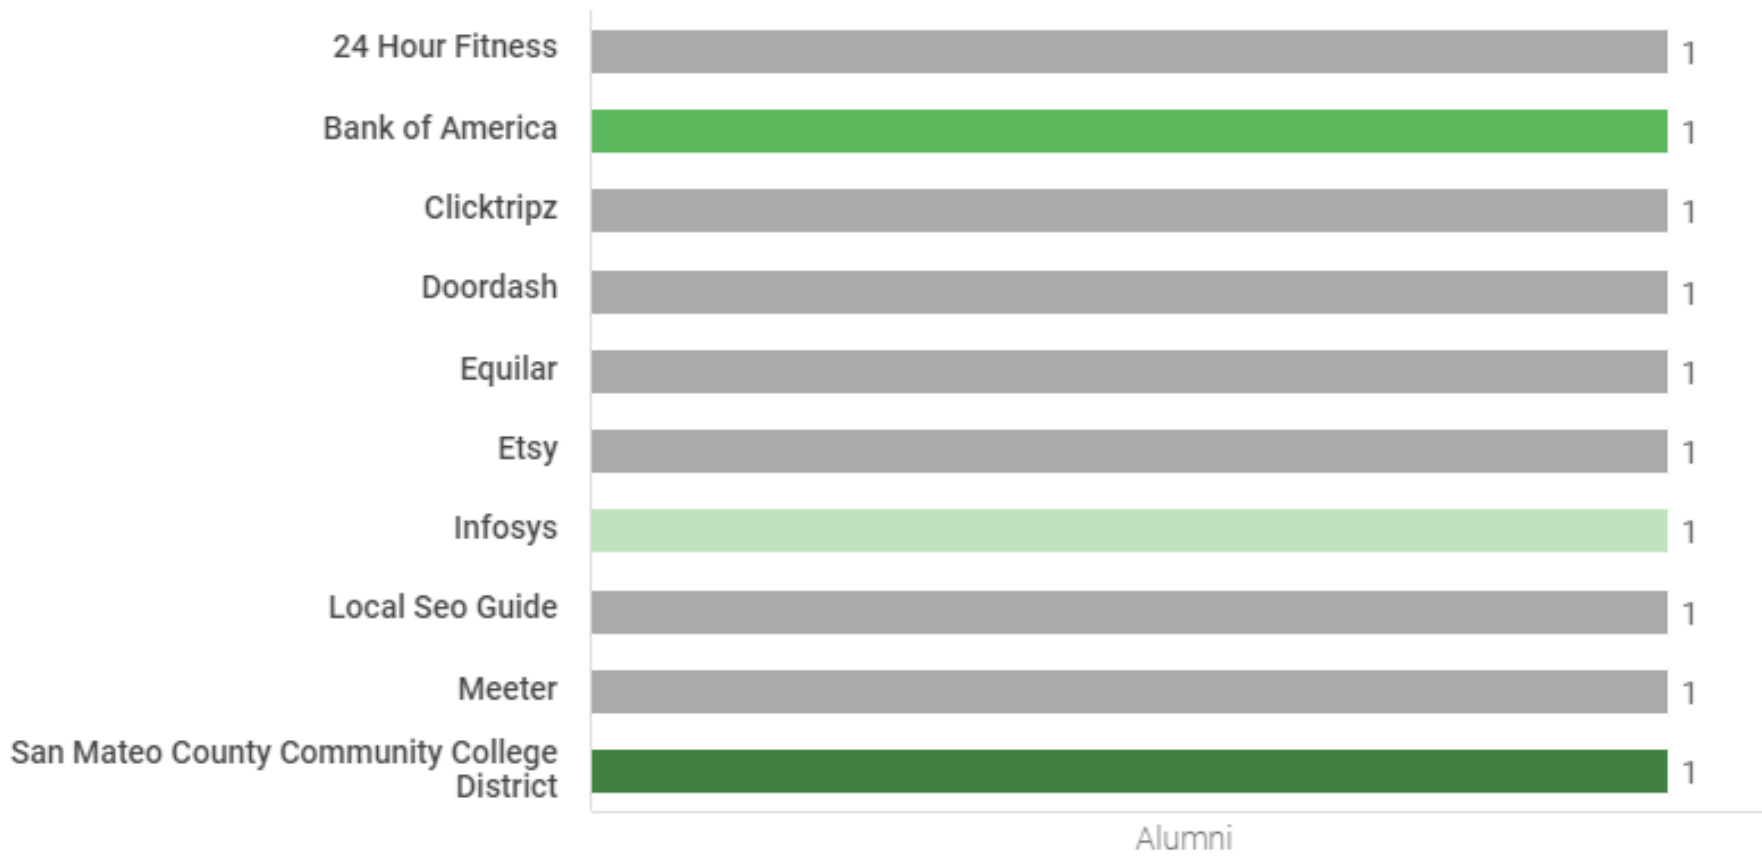

Source: Burning Glass Analysis of Social Profiles

Top Current Occupations

Currently displaying: Burning Glass, Occupation

Alumni Current Occupation	Percent Of Alumni Working In Occupation
Software Developer / Engineer 	27.6%
Computer Support Specialist 	3.4%
Business Development / Sales Manager	3.4%
Sales Engineer	3.4%
Special Education Teacher	3.4%
Web Developer 	3.4%
Business / Management Analyst 	3.4%
Teller	3.4%
Fire Inspector / Investigator 	3.4%
Light Truck Delivery Driver	3.4%

= occupation is within alumni's field of study

Current Place of Residence

93%
In-State

3%
Out-of-State (US)

3%
International

Top Industries

Currently displaying: 2-digit NAICS

Top Employers

Career Outcomes - Overview

Currently displaying: Burning Glass

This chart shows the occupation families that alumni were employed in at 1, 3, and 5 years after graduation.

Further Education

Out of 40 alumni tracked, 38% pursued further education. These charts allow you to view the degree levels and programs pursued as well as which institutions alumni attended.