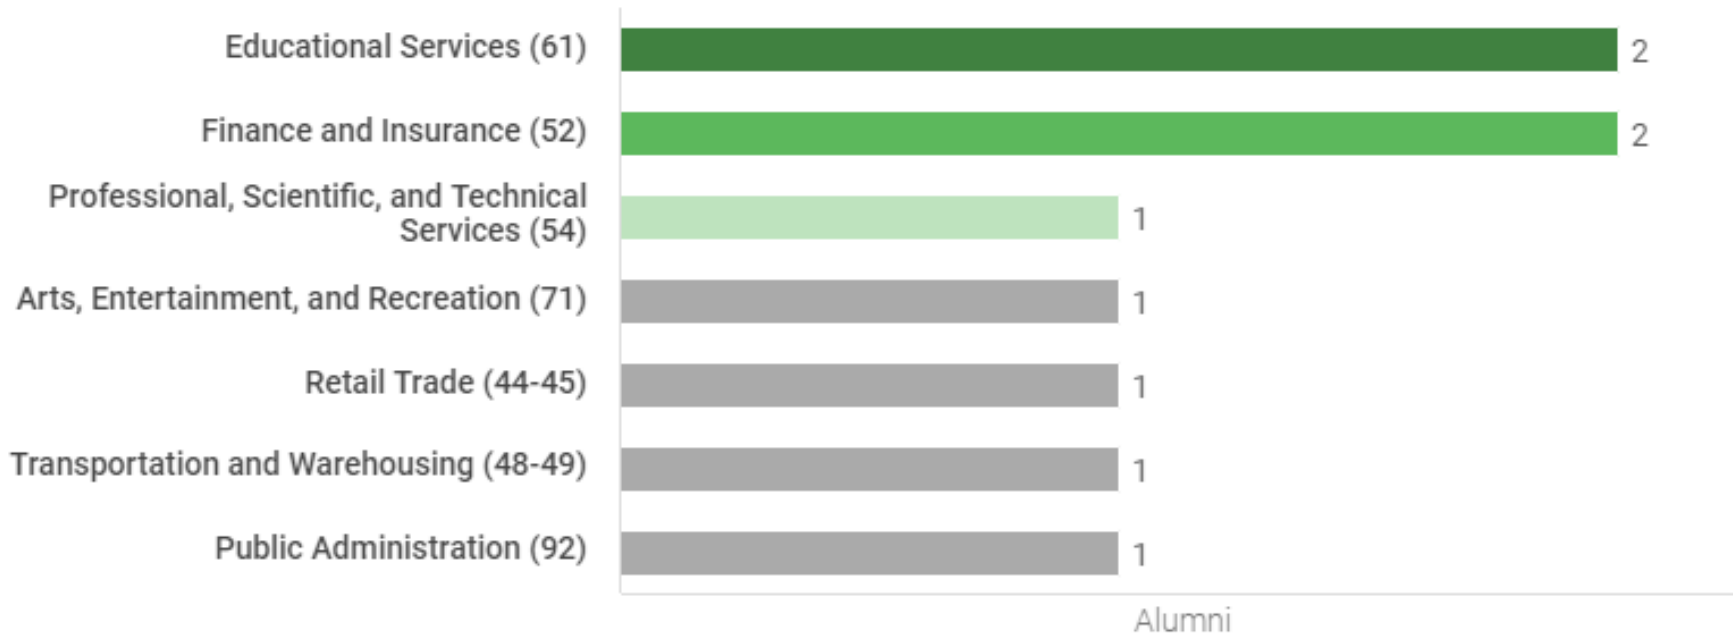

Source: Burning Glass Analysis of Social Profiles

Top Current Occupations

Currently displaying: Burning Glass, Occupation

Alumni Current Occupation	Percent Of Alumni Working In Occupation
Software Developer / Engineer 	27.6%
Computer Support Specialist 	3.4%
Business Development / Sales Manager	3.4%
Sales Engineer	3.4%
Special Education Teacher	3.4%
Web Developer 	3.4%
Business / Management Analyst 	3.4%
Teller	3.4%
Fire Inspector / Investigator 	3.4%
Light Truck Delivery Driver	3.4%

= occupation is within alumni's field of study

Current Place of Residence

93%
In-State

3%
Out-of-State (US)

3%
International

Top Industries

Currently displaying: 2-digit NAICS

Top Employers

Career Outcomes - Overview

Currently displaying: Burning Glass

This chart shows the occupation families that alumni were employed in at 1, 3, and 5 years after graduation.

Further Education

Out of 40 alumni tracked, 38% pursued further education. These charts allow you to view the degree levels and programs pursued as well as which institutions alumni attended.