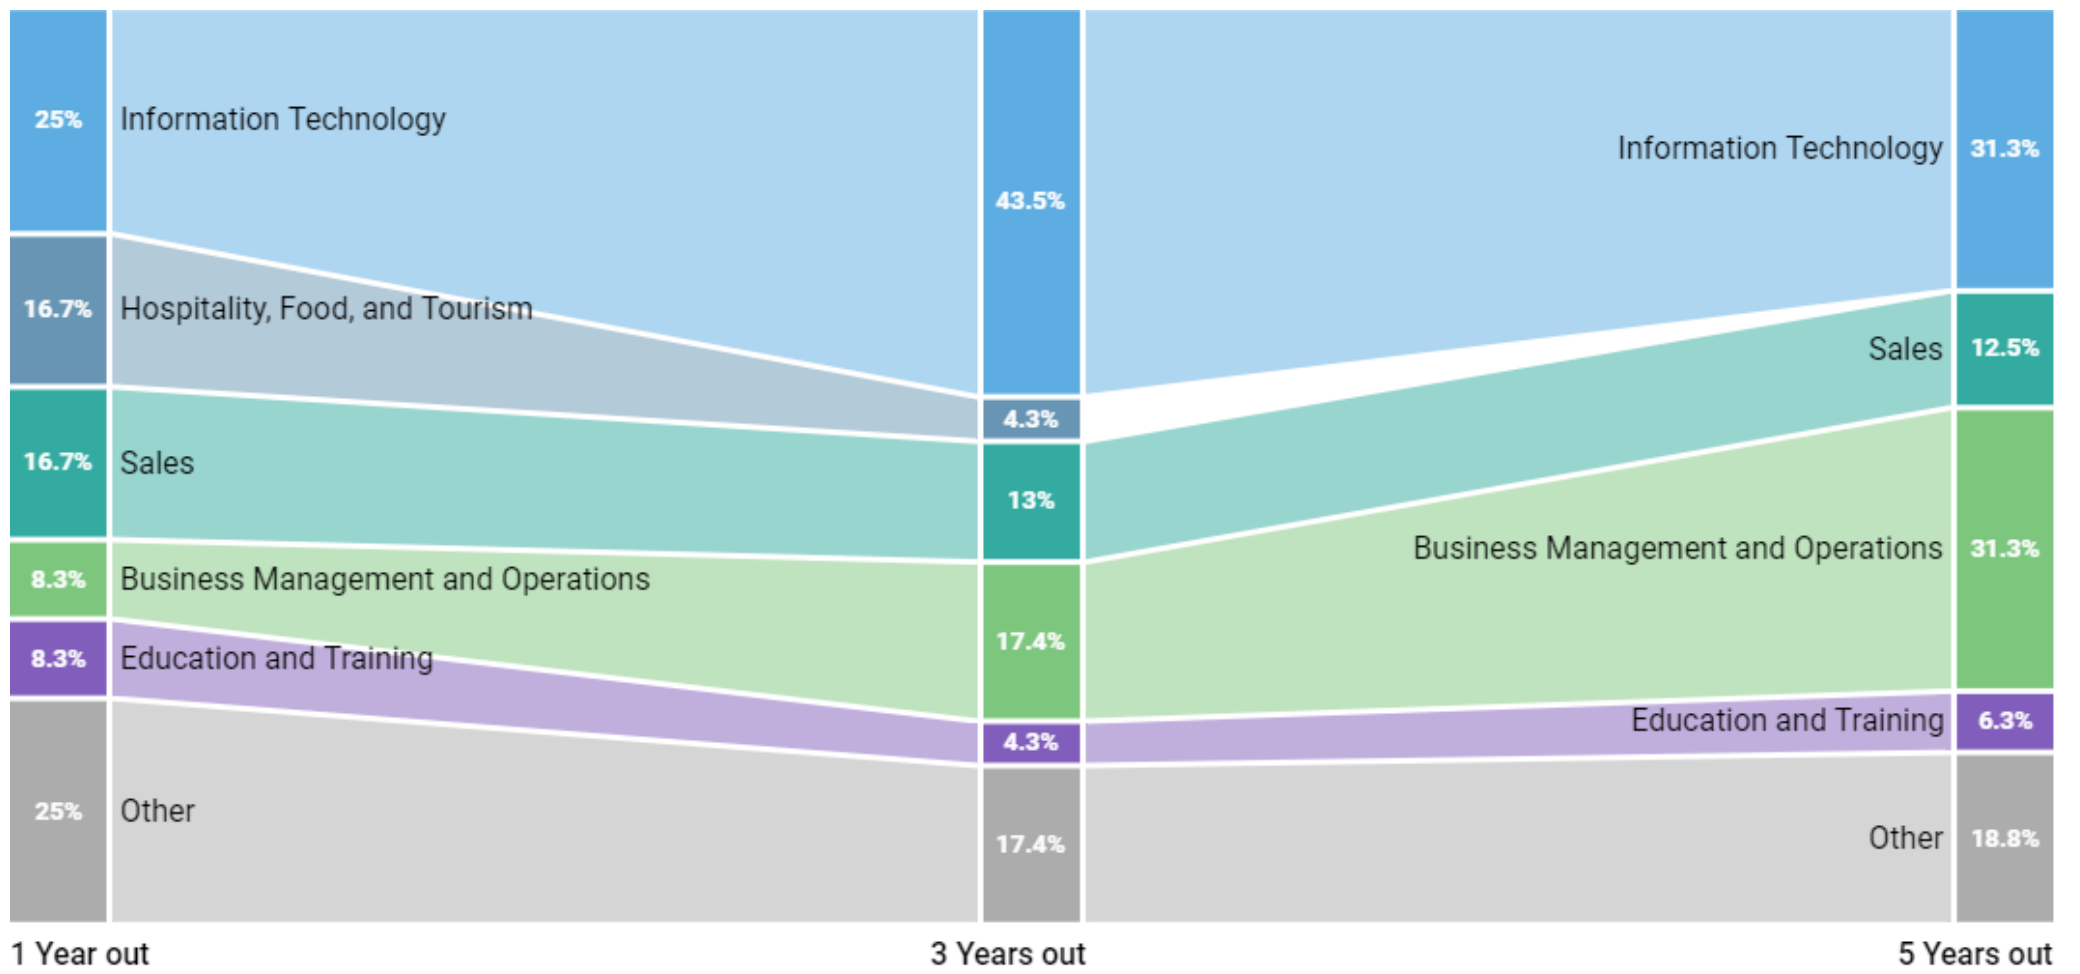

Career Outcomes - Overview

Currently displaying: Burning Glass

This chart shows the occupation families that alumni were employed in at 1, 3, and 5 years after graduation.