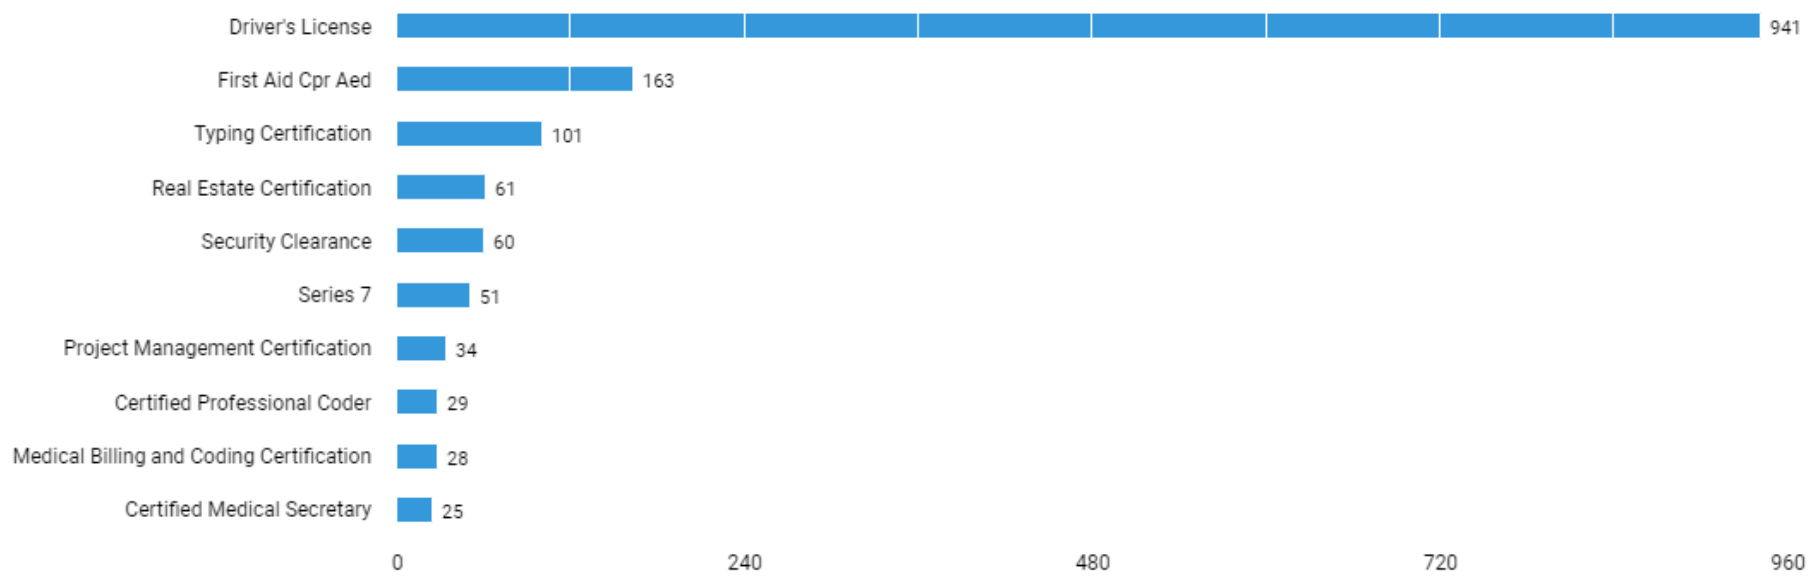

Who are these employers?

Unspecified postings: 4,360

What are the most requested skills? (Specialized Skills)

Unspecified postings: 1,066

Hard to Fill Jobs

There are (15,526 job postings) between (Jul. 01, 2020 - Jun. 30, 2021) in your area for the selected criteria.

Active Selections

Last 12 months AND (County : San Mateo, CA OR County : San Francisco, CA OR County : Santa Clara, CA OR County : Contra Costa, CA OR County : Alameda, CA) AND (BGTOCC : Office / Administrative Assistant OR BGTOCC : Office Manager OR BGTOCC : Executive Assistant OR BGTOCC : Administrative Manager OR BGTOCC : Legal Secretary OR BGTOCC : Administrative Supervisor OR BGTOCC : Medical Biller OR BGTOCC : Enrollment / Eligibility Specialist OR BGTOCC : Municipal / License / Court Clerk OR BGTOCC : Collections Manager) AND ((Education : Both sub-baccalaureate and bachelor's-level credentials (inferred)) AND (Education : High school or vocational training (specified) OR Education : Associate's degree (specified) OR Education : Not listed (specified)))

What are the in-demand locations?

Unspecified postings: 37,516

What are the most common certifications for these jobs?

Unspecified postings: 13,801

Hard to Fill Jobs

There are (15,526 job postings) between (Jul. 01, 2020 - Jun. 30, 2021) in your area for the selected criteria.