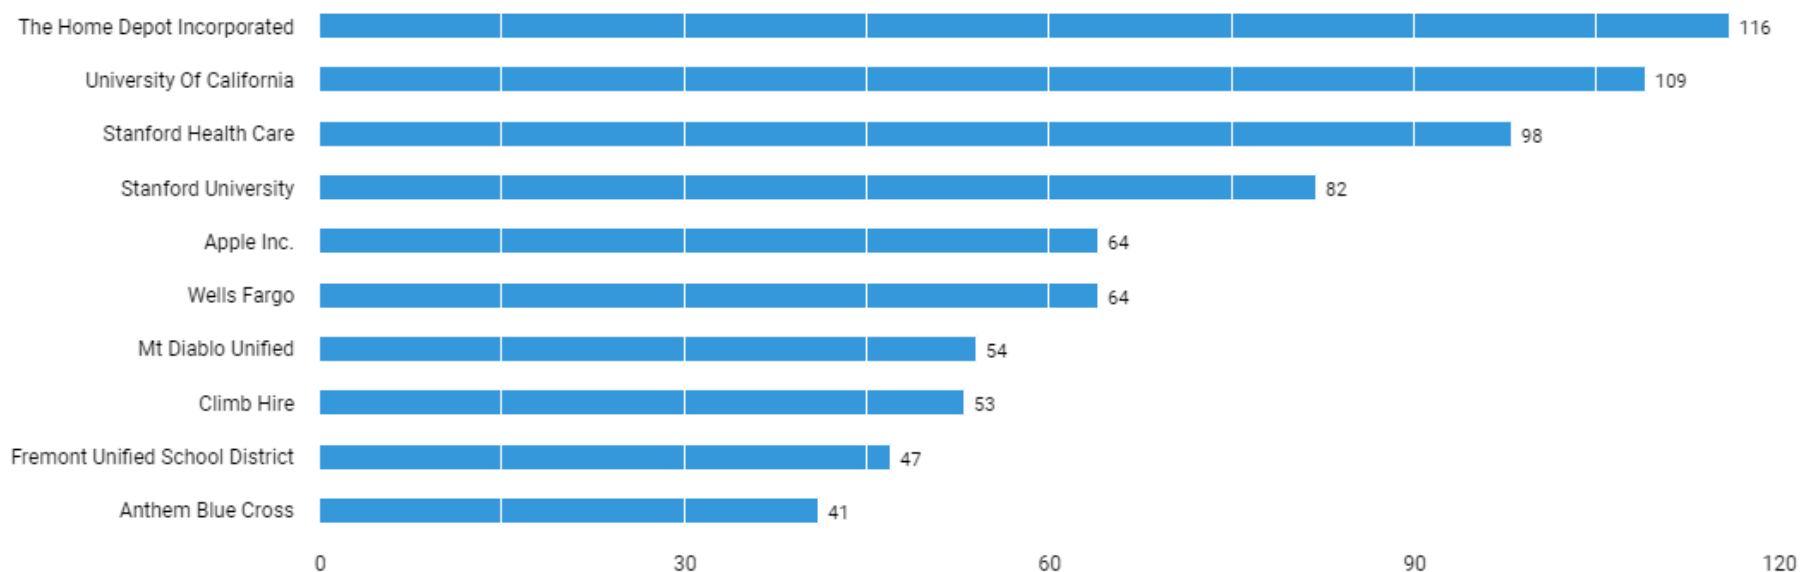

Unspecified postings: 0

Hard to Fill Jobs

There are (15,526 job postings) between (Jul. 01, 2020 - Jun. 30, 2021) in your area for the selected criteria.

Active Selections

Last 12 months AND (County : San Mateo, CA OR County : San Francisco, CA OR County : Santa Clara, CA OR County : Contra Costa, CA OR County : Alameda, CA) AND (BGT OCC : Office / Administrative Assistant OR BGT OCC : Office Manager OR BGT OCC : Executive Assistant OR BGT OCC : Administrative Manager OR BGT OCC : Legal Secretary OR BGT OCC : Administrative Supervisor OR BGT OCC : Medical Biller OR BGT OCC : Enrollment / Eligibility Specialist OR BGT OCC : Municipal / License / Court Clerk OR BGT OCC : Collections Manager) AND ((Education : Both sub-baccalaureate and bachelor's-level credentials (inferred)) AND (Education : High school or vocational training (specified) OR Education : Associate's degree (specified) OR Education : Not listed (specified)))

Who are these employers?

Unspecified postings: 4,360

What are the most requested skills? (Specialized Skills)

Unspecified postings: 1,066

Hard to Fill Jobs

There are (15,526 job postings) between (Jul. 01, 2020 - Jun. 30, 2021) in your area for the selected criteria.