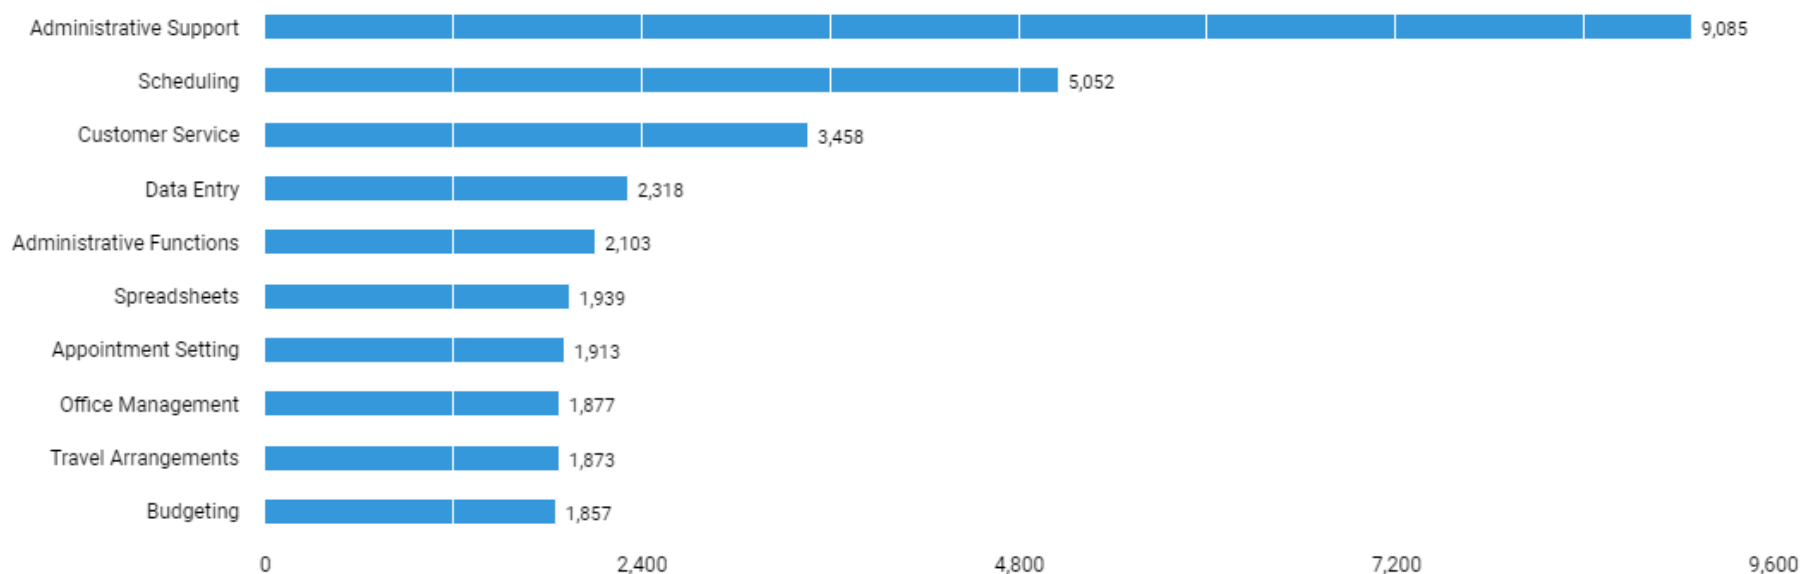

Unspecified postings: 0

Hard to Fill Jobs

There are (15,526 job postings) between (Jul. 01, 2020 - Jun. 30, 2021) in your area for the selected criteria.

Active Selections

Last 12 months AND (County : San Mateo, CA OR County : San Francisco, CA OR County : Santa Clara, CA OR County : Contra Costa, CA OR County : Alameda, CA) AND (BGT OCC : Office / Administrative Assistant OR BGT OCC : Office Manager OR BGT OCC : Executive Assistant OR BGT OCC : Administrative Manager OR BGT OCC : Legal Secretary OR BGT OCC : Administrative Supervisor OR BGT OCC : Medical Biller OR BGT OCC : Enrollment / Eligibility Specialist OR BGT OCC : Municipal / License / Court Clerk OR BGT OCC : Collections Manager) AND ((Education : Both sub-baccalaureate and bachelor's-level credentials (inferred)) AND (Education : High school or vocational training (specified) OR Education : Associate's degree (specified) OR Education : Not listed (specified)))

Who are these employers?

Unspecified postings: 4,360

What are the most requested skills? (Specialized Skills)

Unspecified postings: 1,066

Hard to Fill Jobs

There are (15,526 job postings) between (Jul. 01, 2020 - Jun. 30, 2021) in your area for the selected criteria.