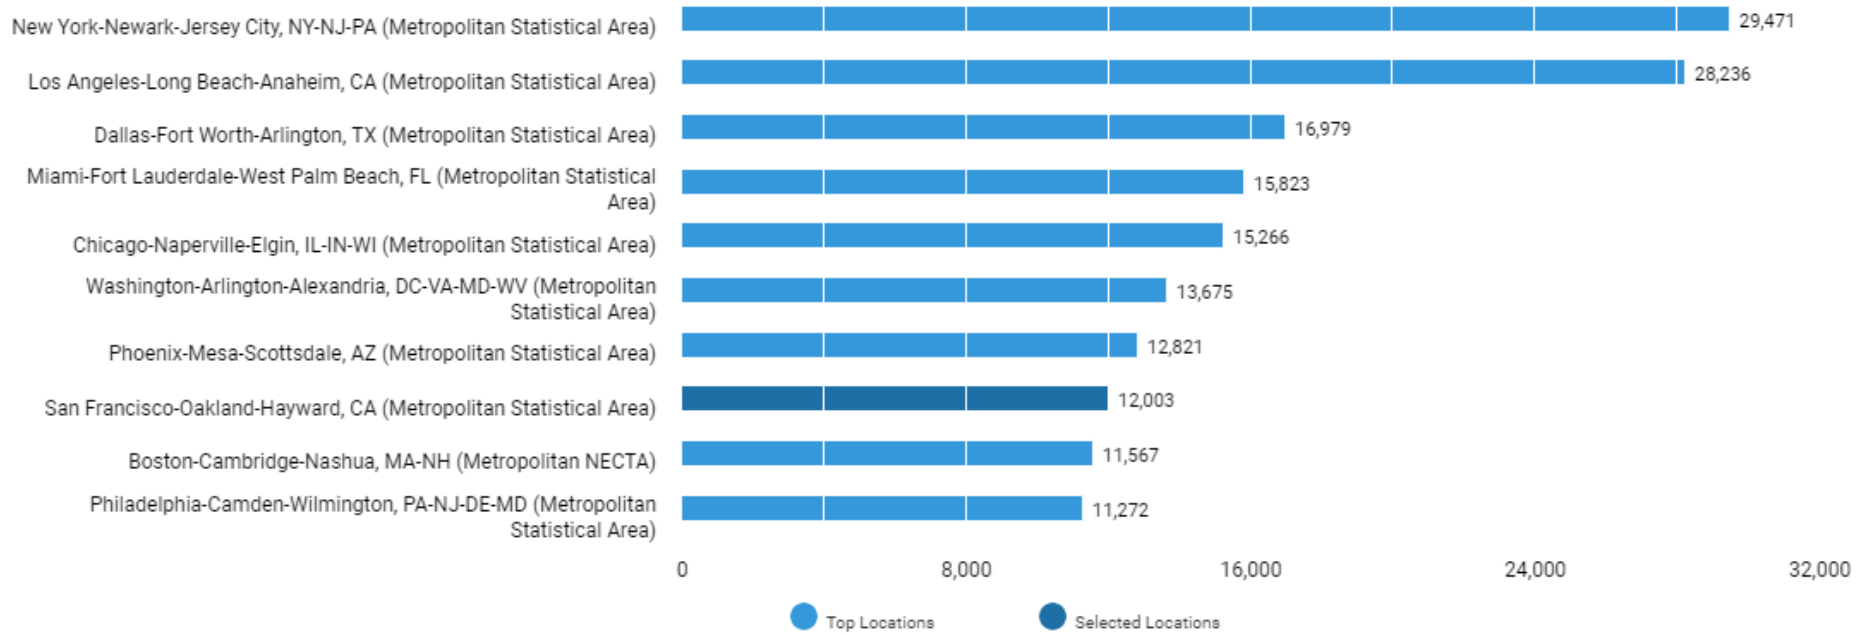

Hard to Fill Jobs

There are (15,526 job postings) between (Jul. 01, 2020 - Jun. 30, 2021) in your area for the selected criteria.

Active Selections

Last 12 months AND (County : San Mateo, CA OR County : San Francisco, CA OR County : Santa Clara, CA OR County : Contra Costa, CA OR County : Alameda, CA) AND (BGTOCC : Office / Administrative Assistant OR BGTOCC : Office Manager OR BGTOCC : Executive Assistant OR BGTOCC : Administrative Manager OR BGTOCC : Legal Secretary OR BGTOCC : Administrative Supervisor OR BGTOCC : Medical Biller OR BGTOCC : Enrollment / Eligibility Specialist OR BGTOCC : Municipal / License / Court Clerk OR BGTOCC : Collections Manager) AND ((Education : Both sub-baccalaureate and bachelor's-level credentials (inferred)) AND (Education : High school or vocational training (specified) OR Education : Associate's degree (specified) OR Education : Not listed (specified)))

What are the in-demand locations?

Unspecified postings: 37,516