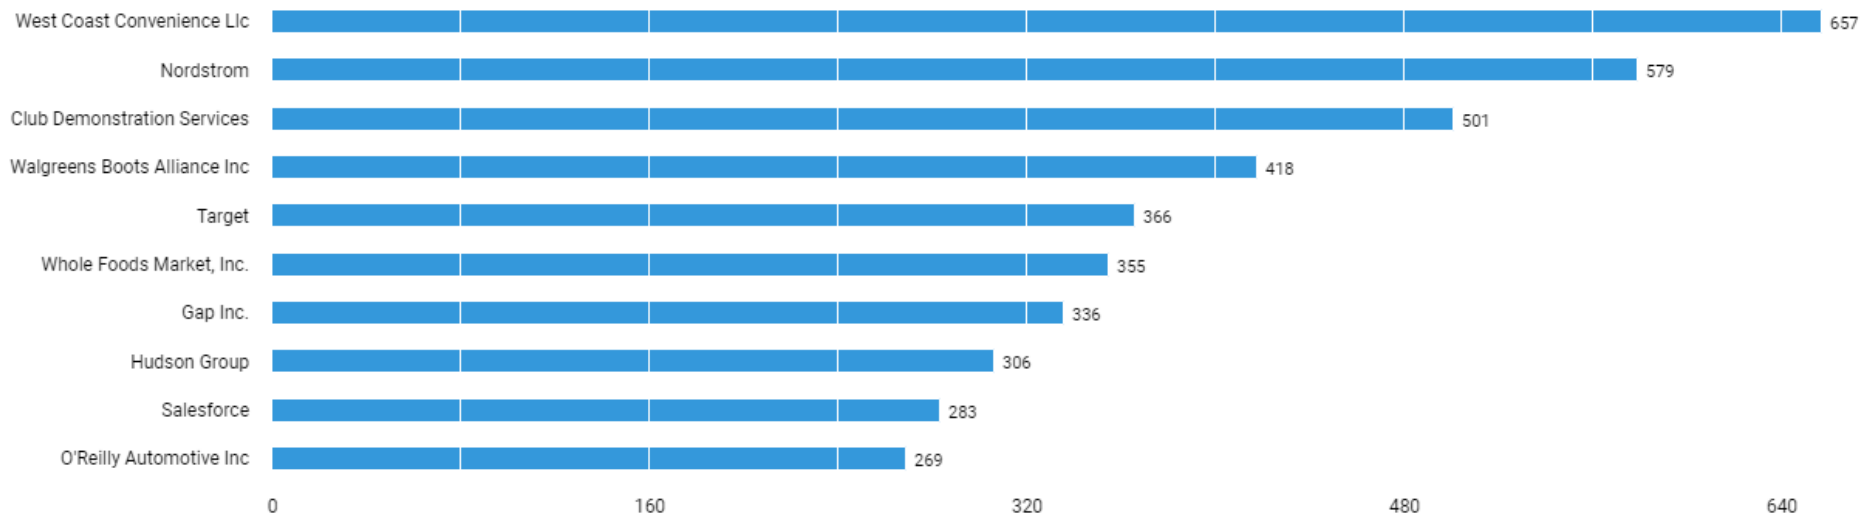

Hard to Fill Jobs

There are (53,054 job postings) between (Jun. 21, 2021 - Jun. 20, 2022 (Data not available after Jun. 19, 2022)) in your area for the selected criteria.

Active Selections

Last 365 days AND (County : San Mateo, CA OR County : San Francisco, CA OR County : Santa Clara, CA OR County : Contra Costa, CA OR County : Alameda, CA) AND (BGT OCC : Sales Representative OR BGT OCC : Retail Store Manager / Supervisor OR BGT OCC : Account Manager / Representative OR BGT OCC : Account Executive OR BGT OCC : Product Demonstrator OR BGT OCC : Sales Supervisor OR BGT OCC : Sales Assistant OR BGT OCC : Advertising Sales Representative OR BGT OCC : Membership Sales Representative OR BGT OCC : Merchandising Manager) AND ((Education : Both sub-baccalaureate and bachelor's-level credentials (inferred)) AND (Education : High school or vocational training (specified) OR Education : Associate's degree (specified) OR Education : Not listed (specified)))

Who are these employers?

Unspecified postings: 6,650