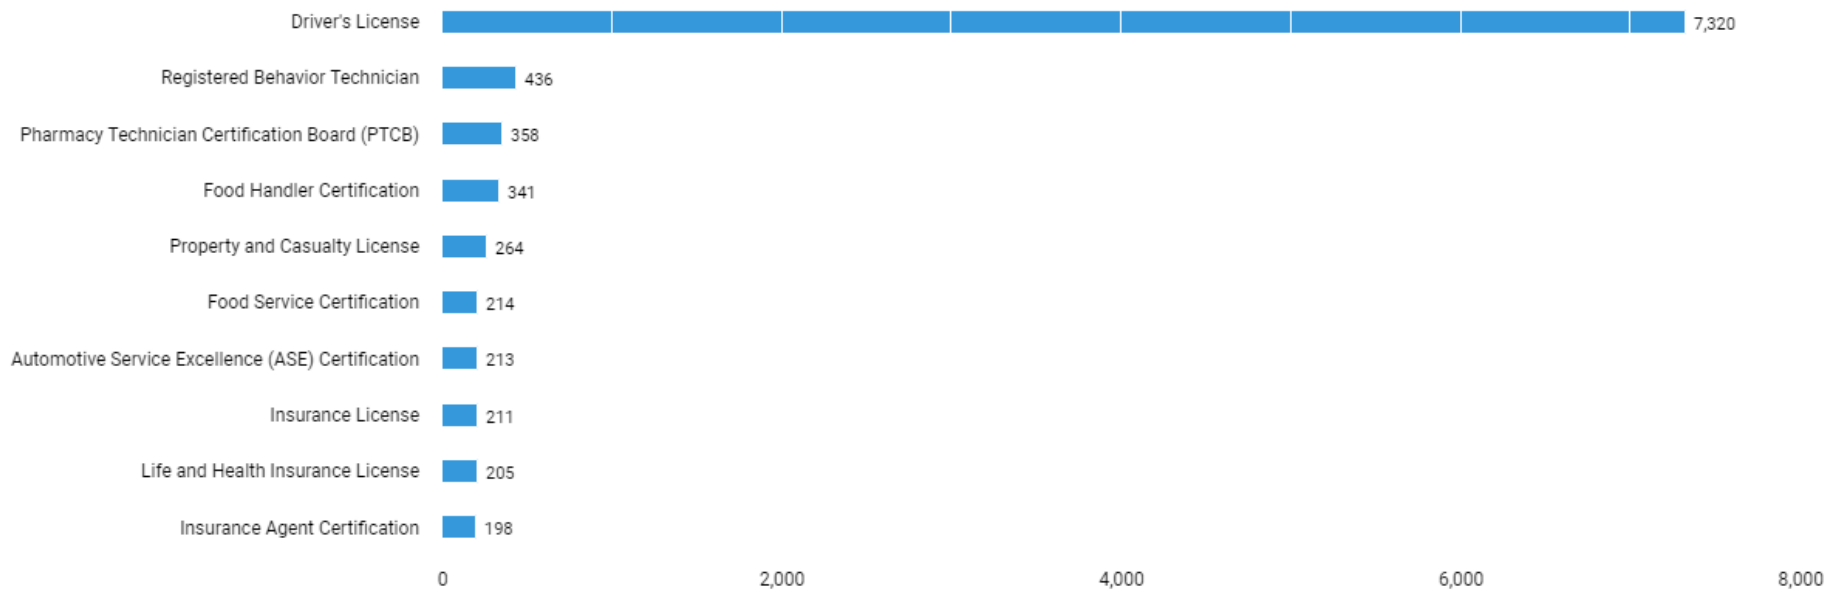

What are the most common certifications for these jobs?

Unspecified postings: 42,789