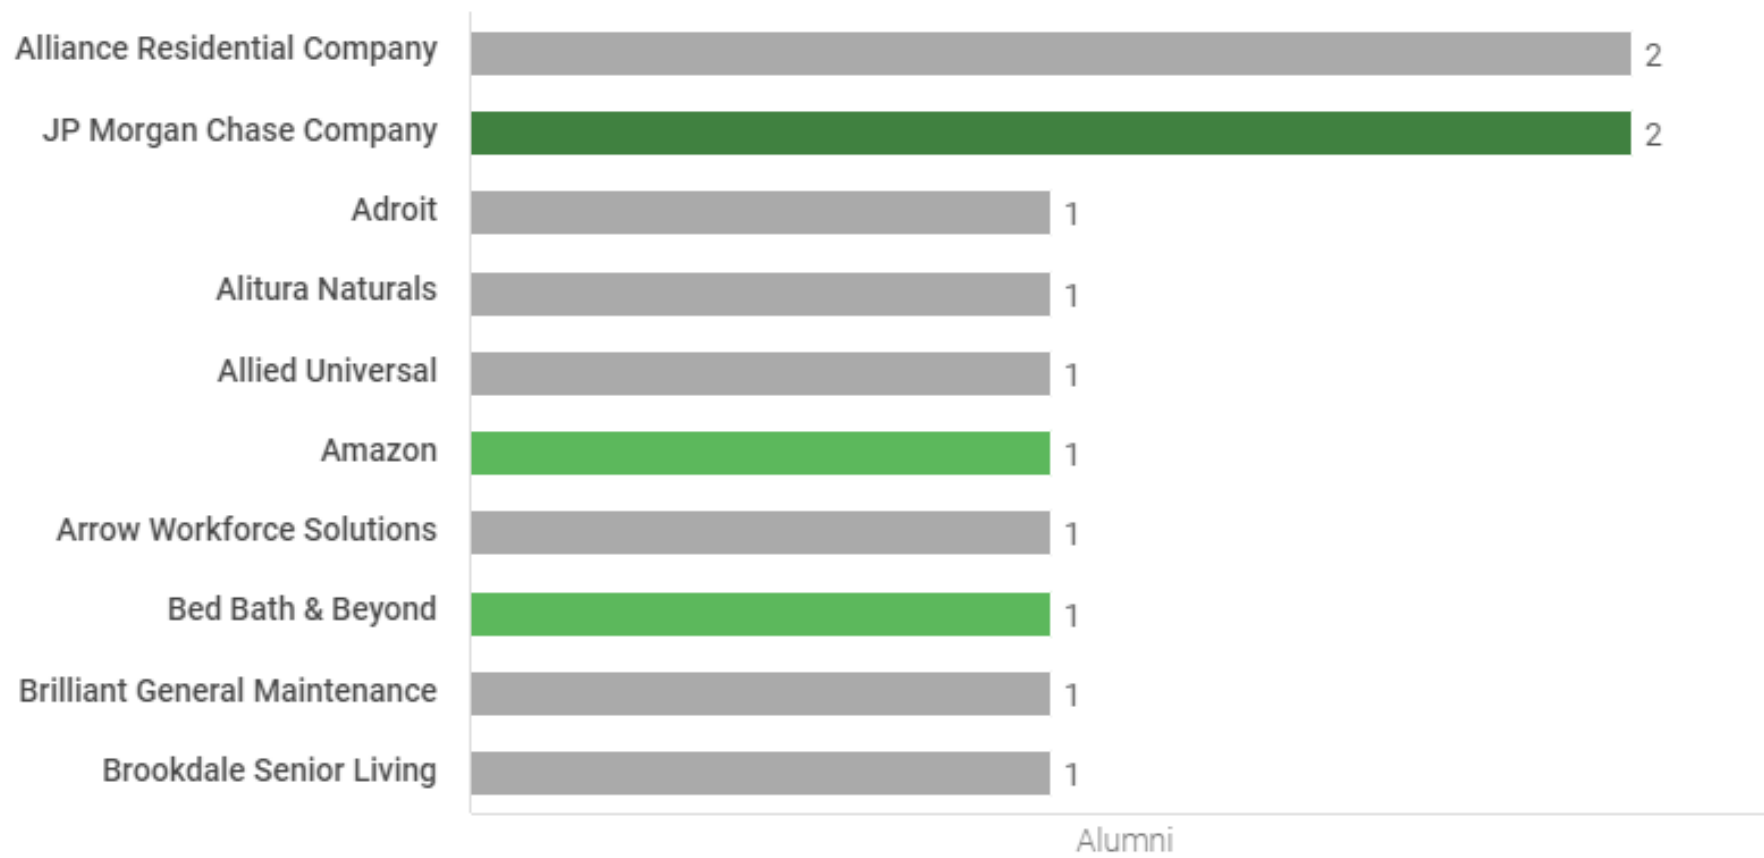

## Top Current Occupations

Currently displaying: Burning Glass, Occupation

Alumni Current Occupation	Percent Of Alumni Working In Occupation
Recruiter 	5.2%
Intern/Trainee/Co-op	2.6%
Executive Assistant 	2.6%
Customer Service Representative 	2.6%
Retail Sales Associate 	2.6%
Account Manager / Representative 	1.7%
General Manager 	1.7%
Marketing Manager 	1.7%
Security Officer 	1.7%
Operations Manager / Supervisor 	1.7%

= occupation is within alumni's field of study

# Current Place of Residence

91%  
In-State

4%  
Out-of-State (US)

4%  
International

## Top Employers