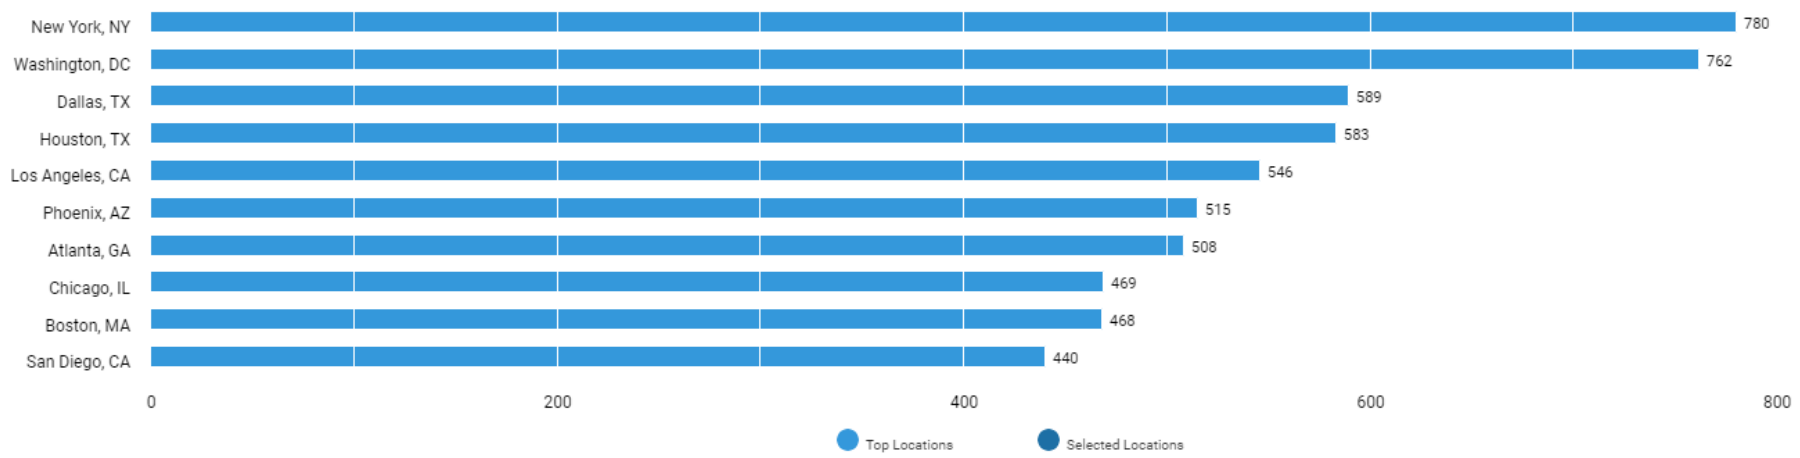

Hard to Fill Jobs

There are (1,564 job postings) between (Jun. 21, 2021 - Jun. 20, 2022 (Data not available after Jun. 19, 2022)) in your area for the selected criteria.

Active Selections

Last 365 days AND (County : San Mateo, CA OR County : San Francisco, CA OR County : Santa Clara, CA OR County : Contra Costa, CA OR County : Alameda, CA) AND (BGT OCC : Police Officer OR BGT OCC : Surveillance Officer / Investigator OR BGT OCC : Immigration / Customs Inspector OR BGT OCC : Correctional Officer / Jailer OR BGT OCC : Crime Scene / Forensic Science Technician OR BGT OCC : Police Chief / Sergeant OR BGT OCC : Sheriff) AND ((Education : Both sub-baccalaureate and bachelor's-level credentials (inferred)) AND (Education : High school or vocational training (specified) OR Education : Associate's degree (specified) OR Education : Not listed (specified)))

What are the in-demand locations?

Unspecified postings: 1,202