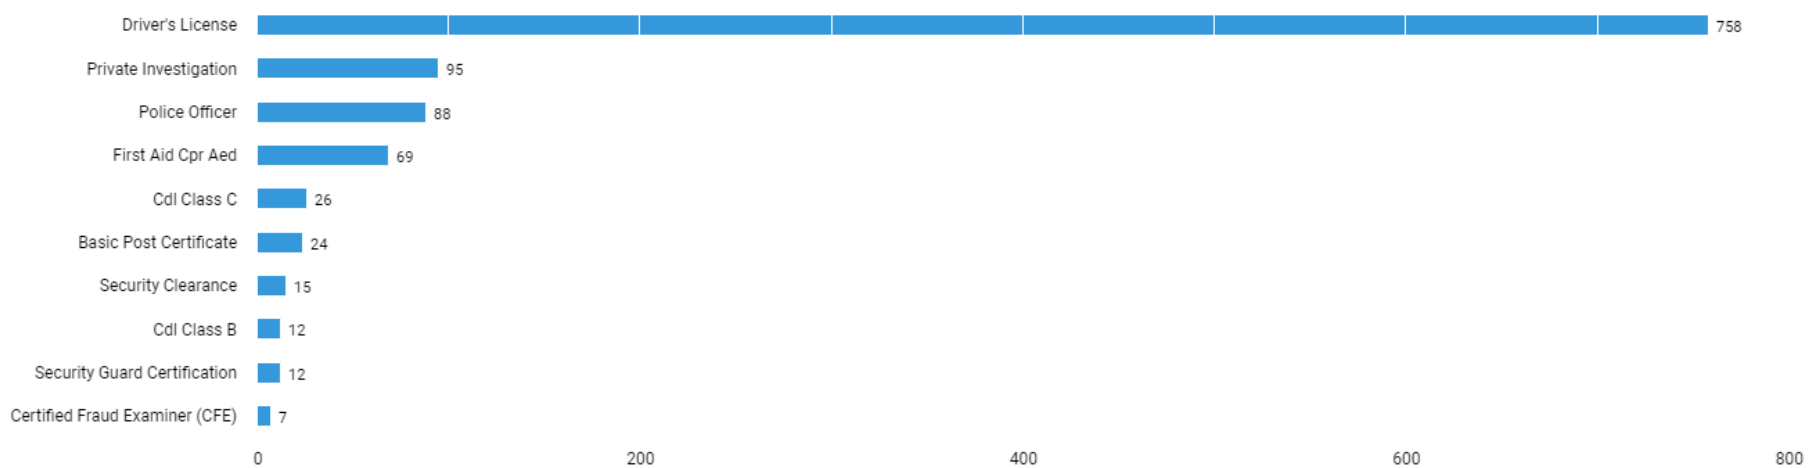

Who are these employers?

Unspecified postings: 235

What are the most requested skills? (Specialized Skills)

Unspecified postings: 355

Hard to Fill Jobs

There are (1,564 job postings) between (Jun. 21, 2021 - Jun. 20, 2022 (Data not available after Jun. 19, 2022)) in your area for the selected criteria.

Active Selections

Last 365 days AND (County : San Mateo, CA OR County : San Francisco, CA OR County : Santa Clara, CA OR County : Contra Costa, CA OR County : Alameda, CA) AND (BGT OCC : Police Officer OR BGT OCC : Surveillance Officer / Investigator OR BGT OCC : Immigration / Customs Inspector OR BGT OCC : Correctional Officer / Jailer OR BGT OCC : Crime Scene / Forensic Science Technician OR BGT OCC : Police Chief / Sergeant OR BGT OCC : Sheriff) AND ((Education : Both sub-baccalaureate and bachelor's-level credentials (inferred)) AND (Education : High school or vocational training (specified) OR Education : Associate's degree (specified) OR Education : Not listed (specified)))

What are the in-demand locations?

Unspecified postings: 1,202

What are the most common certifications for these jobs?

Unspecified postings: 684

Hard to Fill Jobs

There are (1,564 job postings) between (Jun. 21, 2021 - Jun. 20, 2022 (Data not available after Jun. 19, 2022)) in your area for the selected criteria.