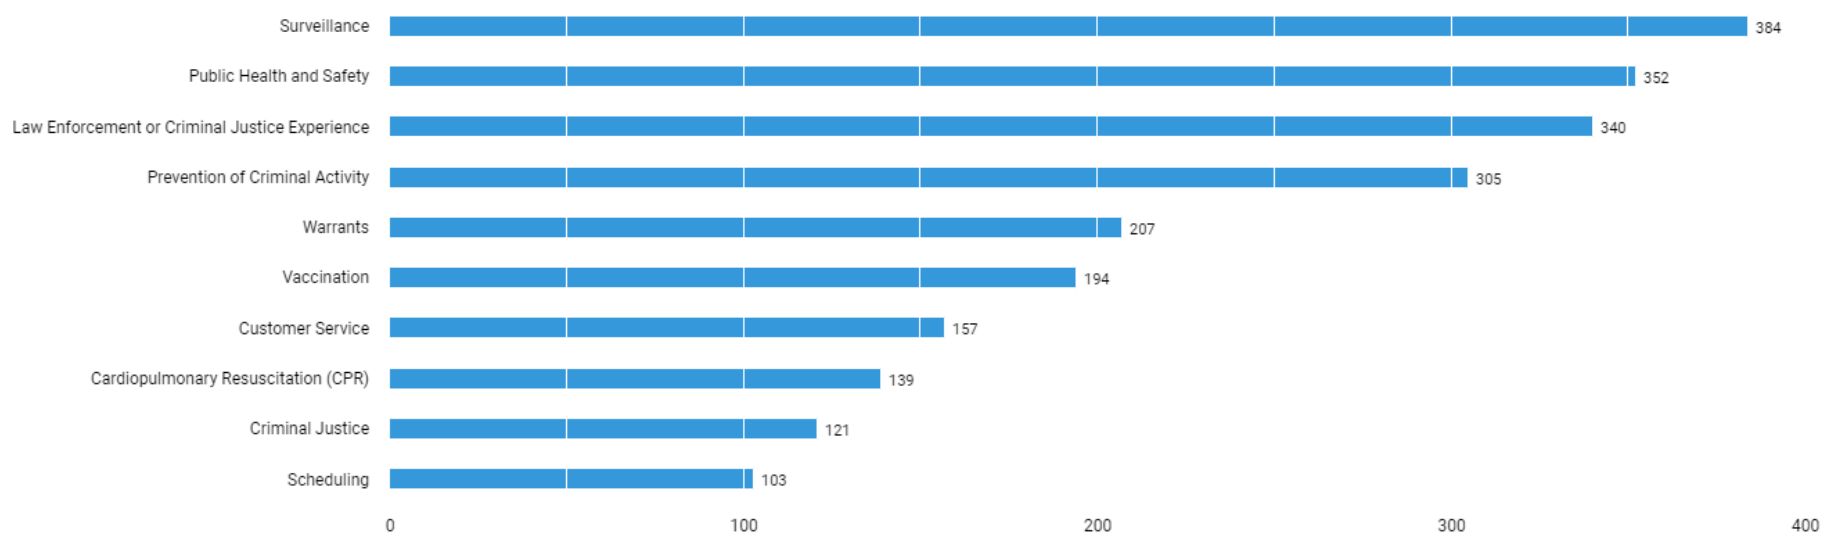

What are the most requested skills? (Specialized Skills)

Unspecified postings: 355