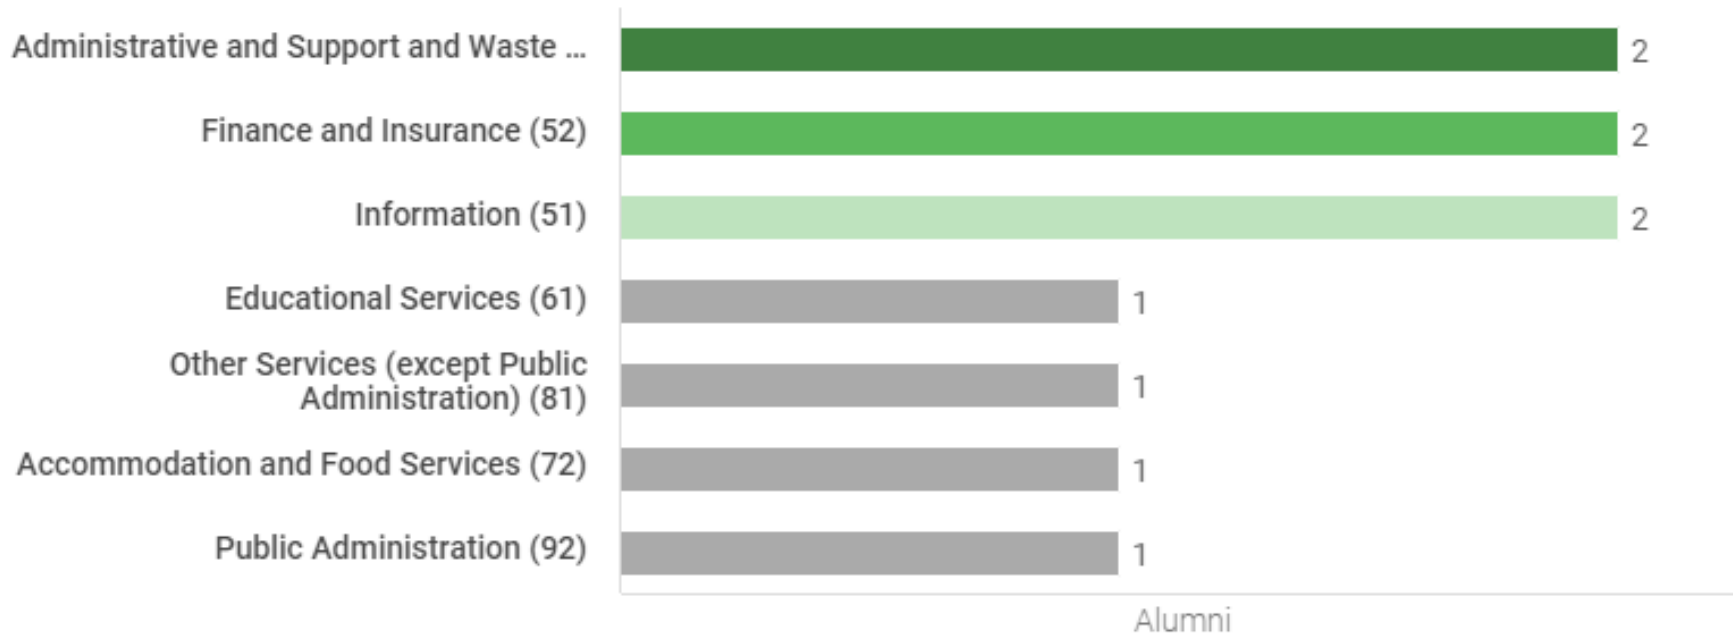

27%

Percent currently working in field of study

Source: Burning Glass Analysis of Social Profiles

Top Current Occupations

Currently displaying: Burning Glass, Occupation

Alumni Current Occupation	Percent Of Alumni Working In Occupation
General Manager 	11.8%
Sales Representative	5.9%
Electrician	5.9%
Sales Engineer	5.9%
Auto Damage Appraiser 	5.9%
Social / Human Service Assistant	5.9%
Operations Analyst 	5.9%
Registrar / Patient Service Representative	5.9%
Conservation Scientists / Park Ranger	5.9%
Customer Service Representative	5.9%

= occupation is within alumni's field of study

Current Place of Residence

96%
In-State

4%
Out-of-State (US)

0%
International

Top Industries

Currently displaying: 2-digit NAICS

Top Employers

Career Outcomes - 1 Year Out

Currently displaying: Burning Glass

This chart shows the occupation families that alumni were employed in within 1 year after graduation.

Further Education

Out of 24 alumni tracked, 67% pursued further education. These charts allow you to view the degree levels and programs pursued as well as which institutions alumni attended.