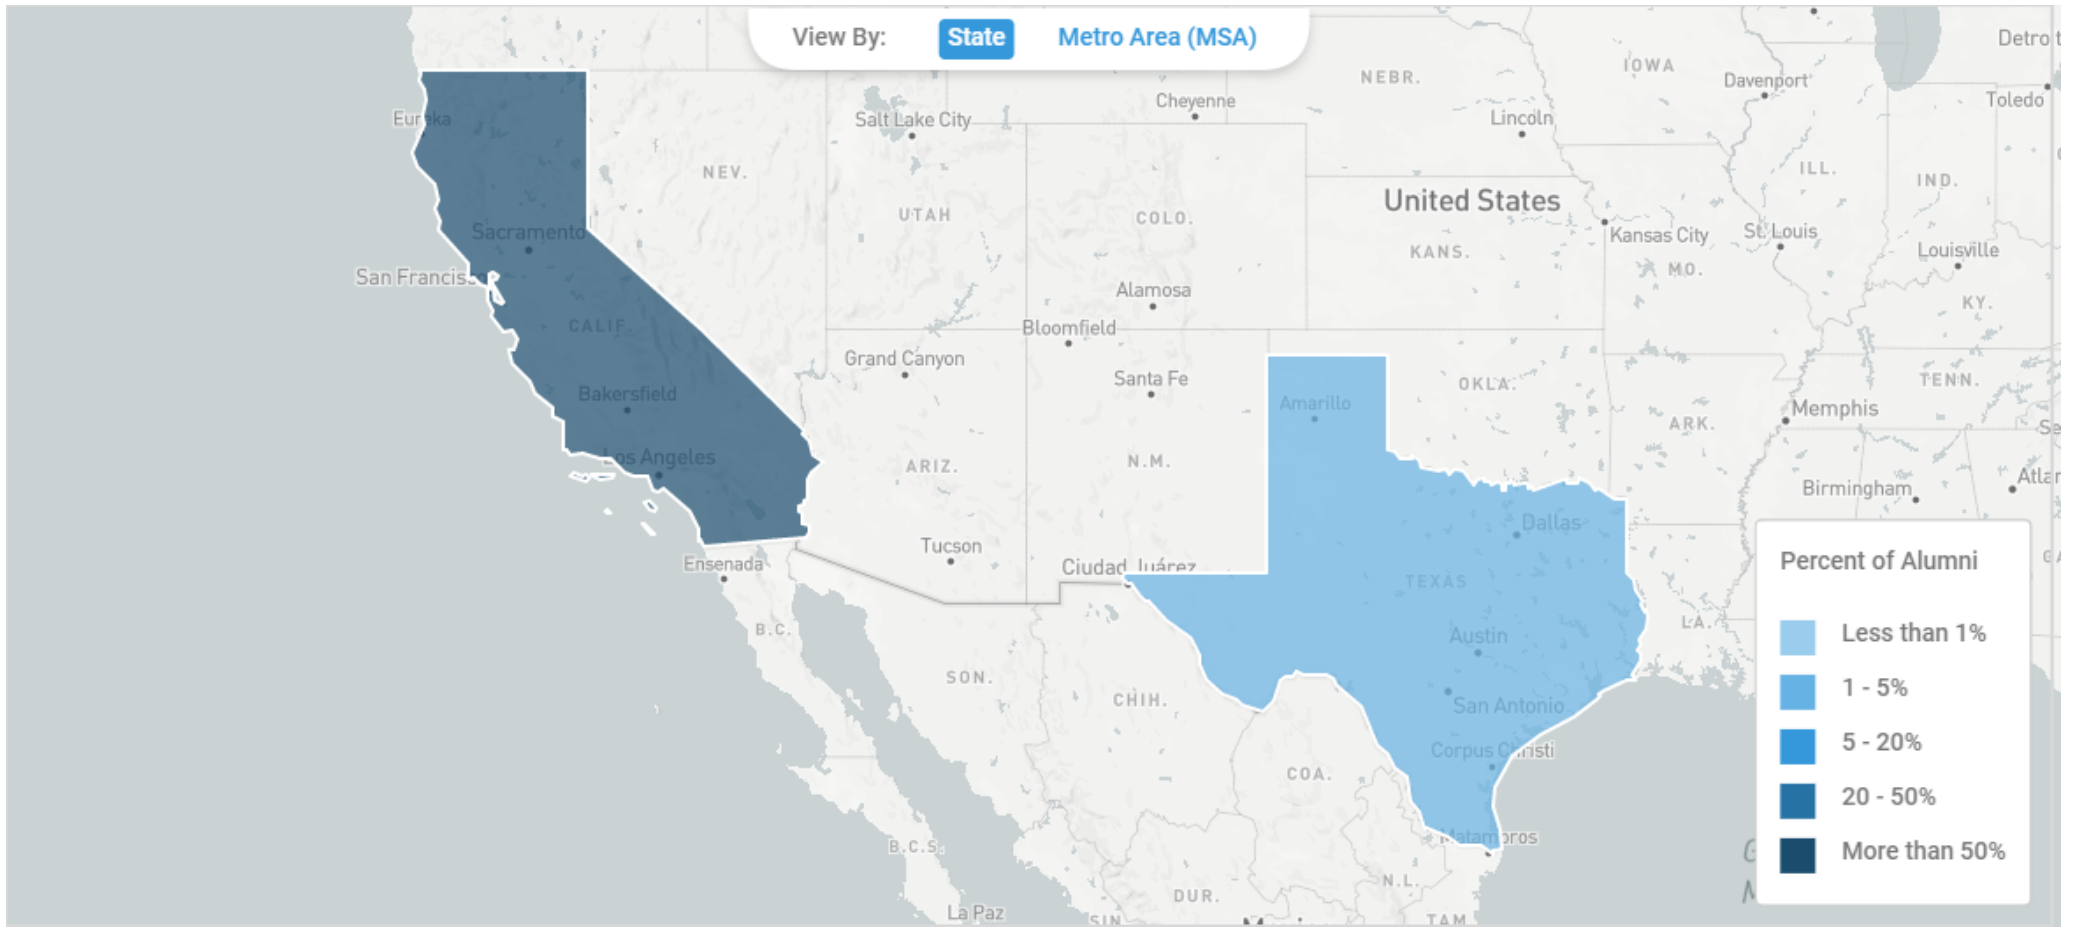

Source: Burning Glass Analysis of Social Profiles

Top Current Occupations

Currently displaying: Burning Glass, Occupation

Alumni Current Occupation	Percent Of Alumni Working In Occupation
Retail Sales Associate	12.0%
Security Officer 🚩	8.0%
Sheriff 🚩	4.0%
Cyber / Information Security Engineer / Analyst 🚩	4.0%
Intern/Trainee/Co-op	4.0%
Special Education Teacher	4.0%
Business / Management Analyst 🚩	4.0%
Construction Manager	4.0%
Utility Line Locator / Technician	4.0%
Operations Manager / Supervisor 🚩	4.0%

= occupation is within alumni's field of study

Current Place of Residence

93%
In-State

4%
Out-of-State (US)

0%
International

Top Industries

Currently displaying: 2-digit NAICS

Top Employers