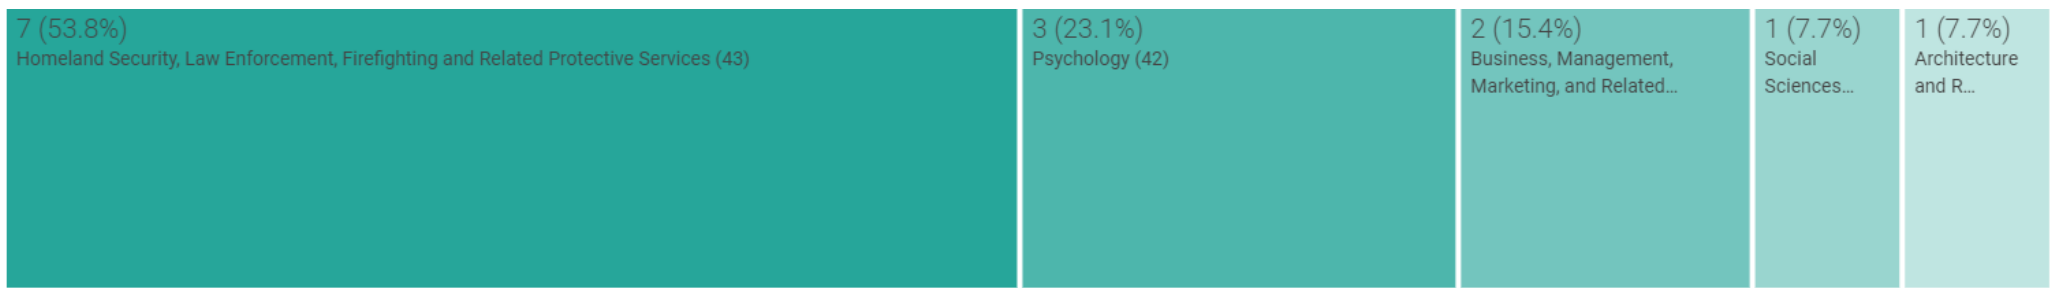

Program of Study

Institution

Institution	Number of Alumni
San Francisco State University	8 (61.5%)
California State University-East Bay	2 (15.4%)
University of California-Davis	1 (7.7%)
Foothill College	1 (7.7%)
San Jose State University	1 (7.7%)
Skyline College	1 (7.7%)