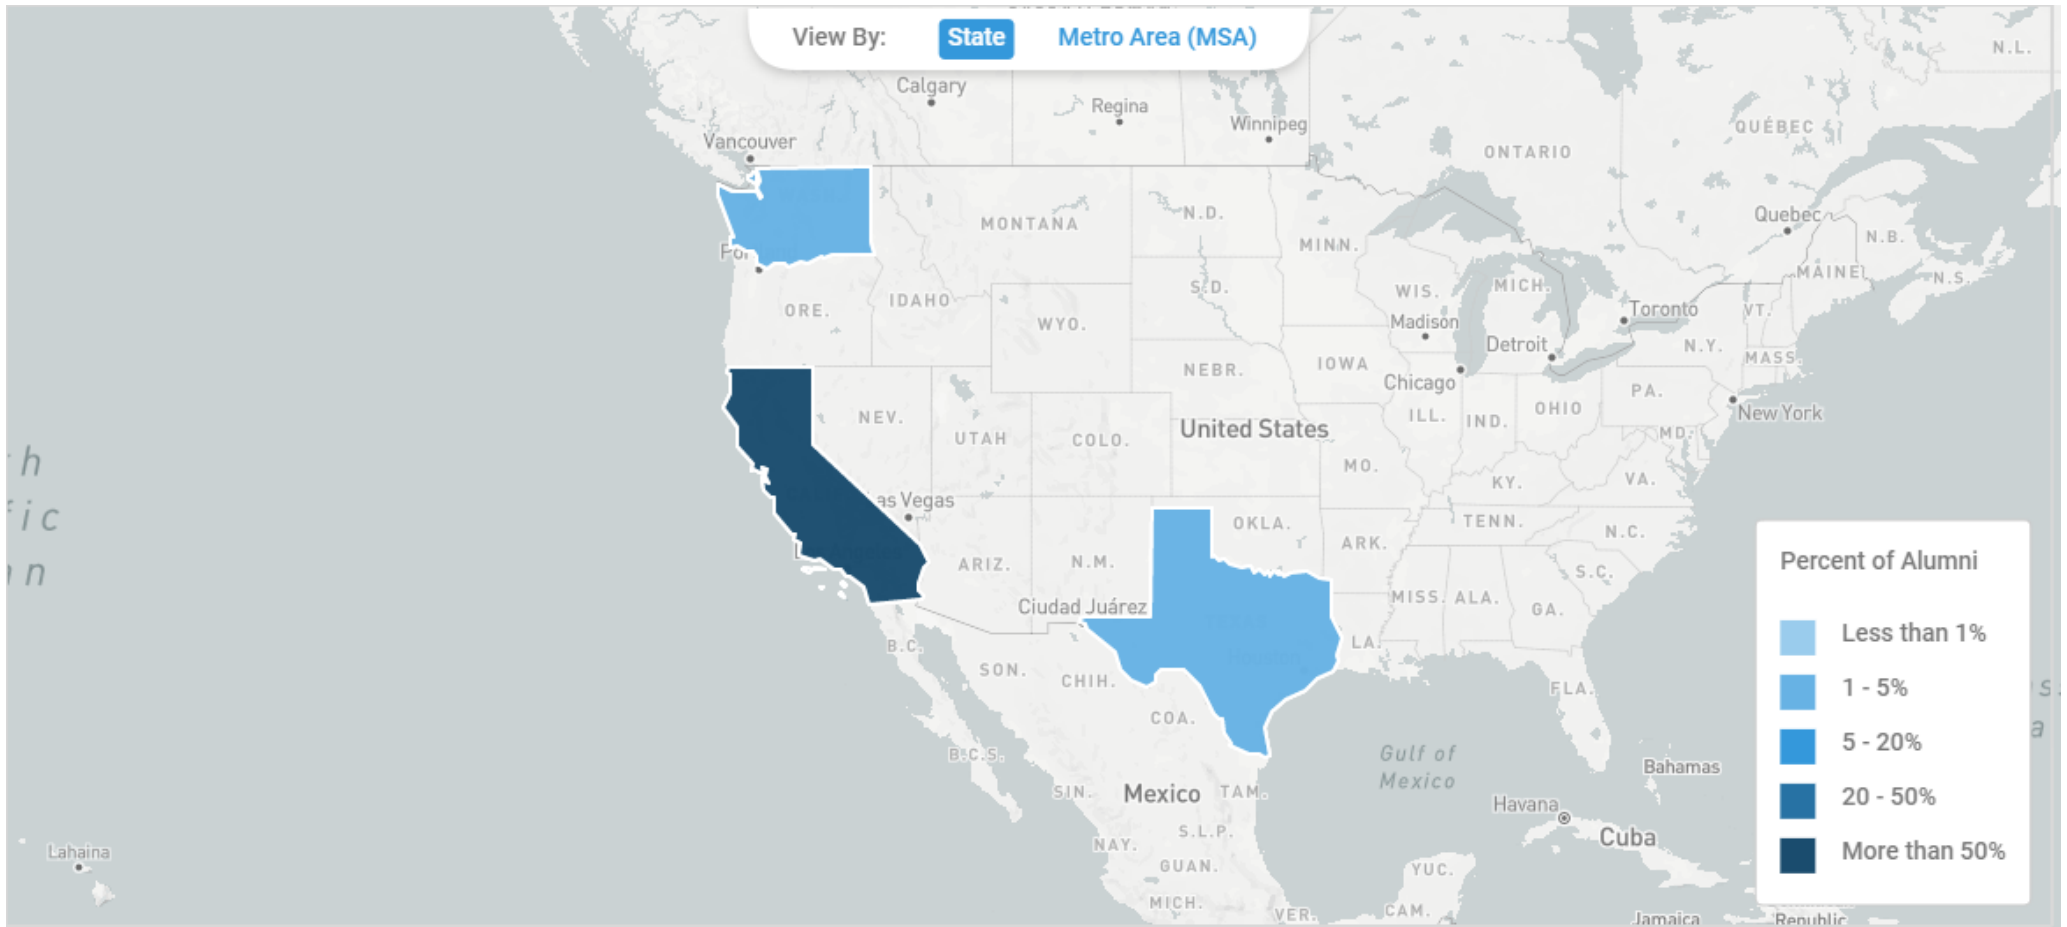

31%

Percent currently working in field of study

Source: Burning Glass Analysis of Social Profiles

Top Current Occupations

Currently displaying: Burning Glass, Occupation

Alumni Current Occupation	Percent Of Alumni Working In Occupation
Retail Sales Associate	7.1%
General Manager 	4.8%
Security Officer 	4.8%
Sales Representative	2.4%
Electrician	2.4%
Sheriff 	2.4%
Cyber / Information Security Engineer / Analyst 	2.4%
Intern/Trainee/Co-op	2.4%
Sales Engineer	2.4%
Special Education Teacher	2.4%

= occupation is within alumni's field of study

Current Place of Residence

94%
In-State

4%
Out-of-State (US)

0%
International

Top Industries

Currently displaying: 2-digit NAICS

Top Employers