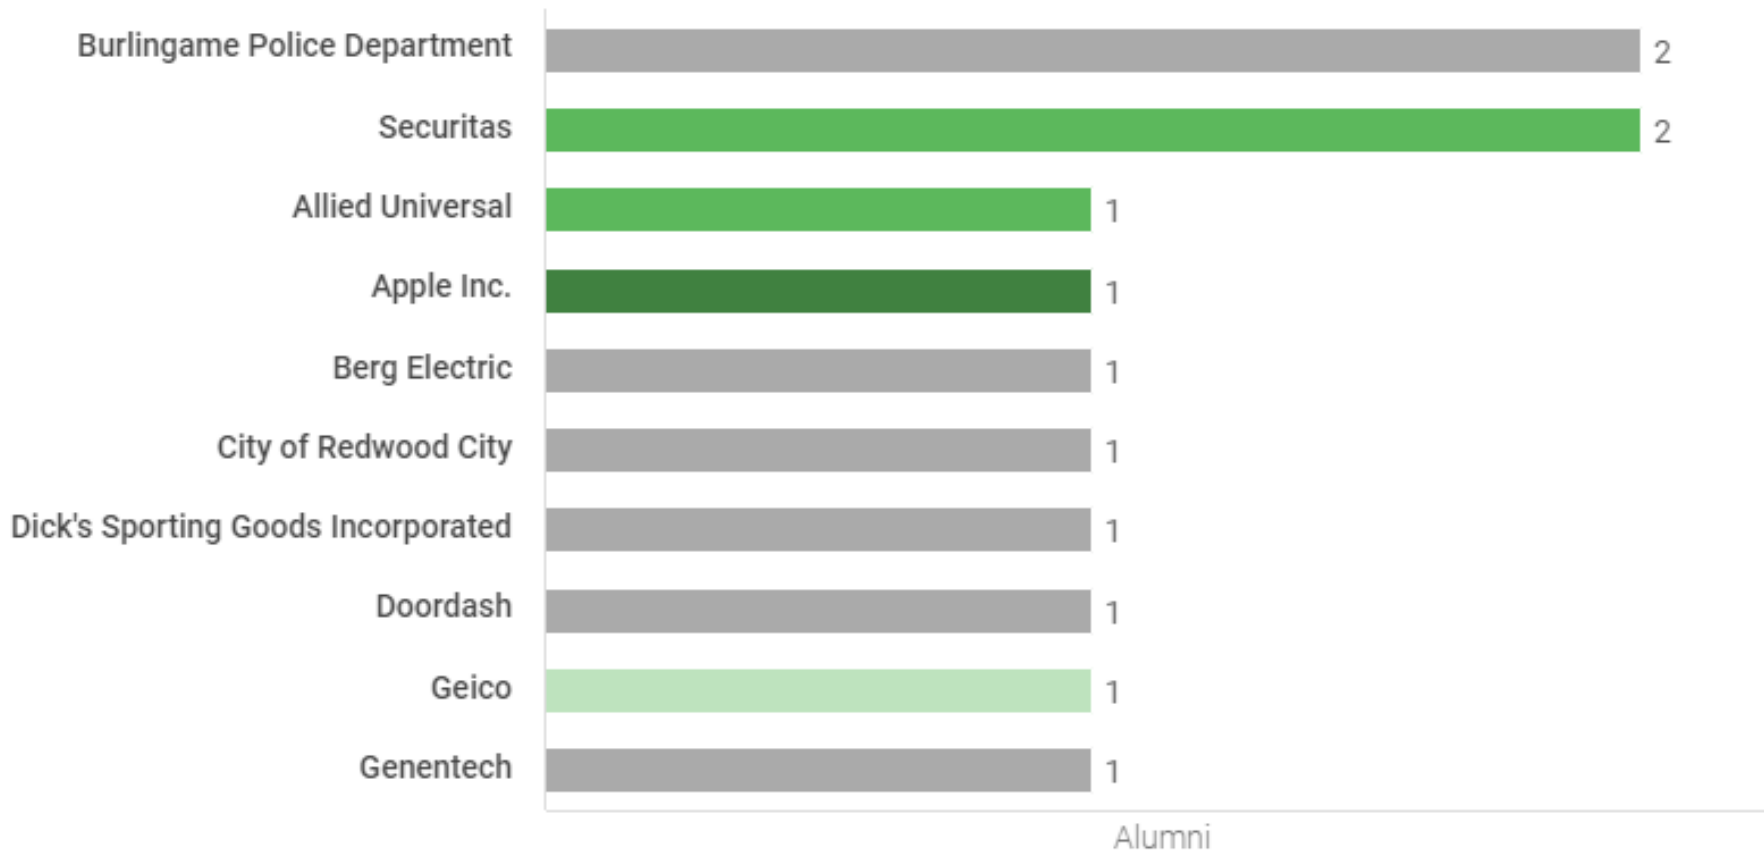

31%

Percent currently working in field of study

Source: Burning Glass Analysis of Social Profiles

Top Current Occupations

Currently displaying: Burning Glass, Occupation

Alumni Current Occupation	Percent Of Alumni Working In Occupation
Retail Sales Associate	7.1%
General Manager 	4.8%
Security Officer 	4.8%
Sales Representative	2.4%
Electrician	2.4%
Sheriff 	2.4%
Cyber / Information Security Engineer / Analyst 	2.4%
Intern/Trainee/Co-op	2.4%
Sales Engineer	2.4%
Special Education Teacher	2.4%

= occupation is within alumni's field of study

Current Place of Residence

94%
In-State

4%
Out-of-State (US)

0%
International

Top Industries

Currently displaying: 2-digit NAICS

Top Employers

Career Outcomes - 1 Year Out

Currently displaying: Burning Glass

This chart shows the occupation families that alumni were employed in within 1 year after graduation.

Further Education

Out of 52 alumni tracked, 56% pursued further education. These charts allow you to view the degree levels and programs pursued as well as which institutions alumni attended.