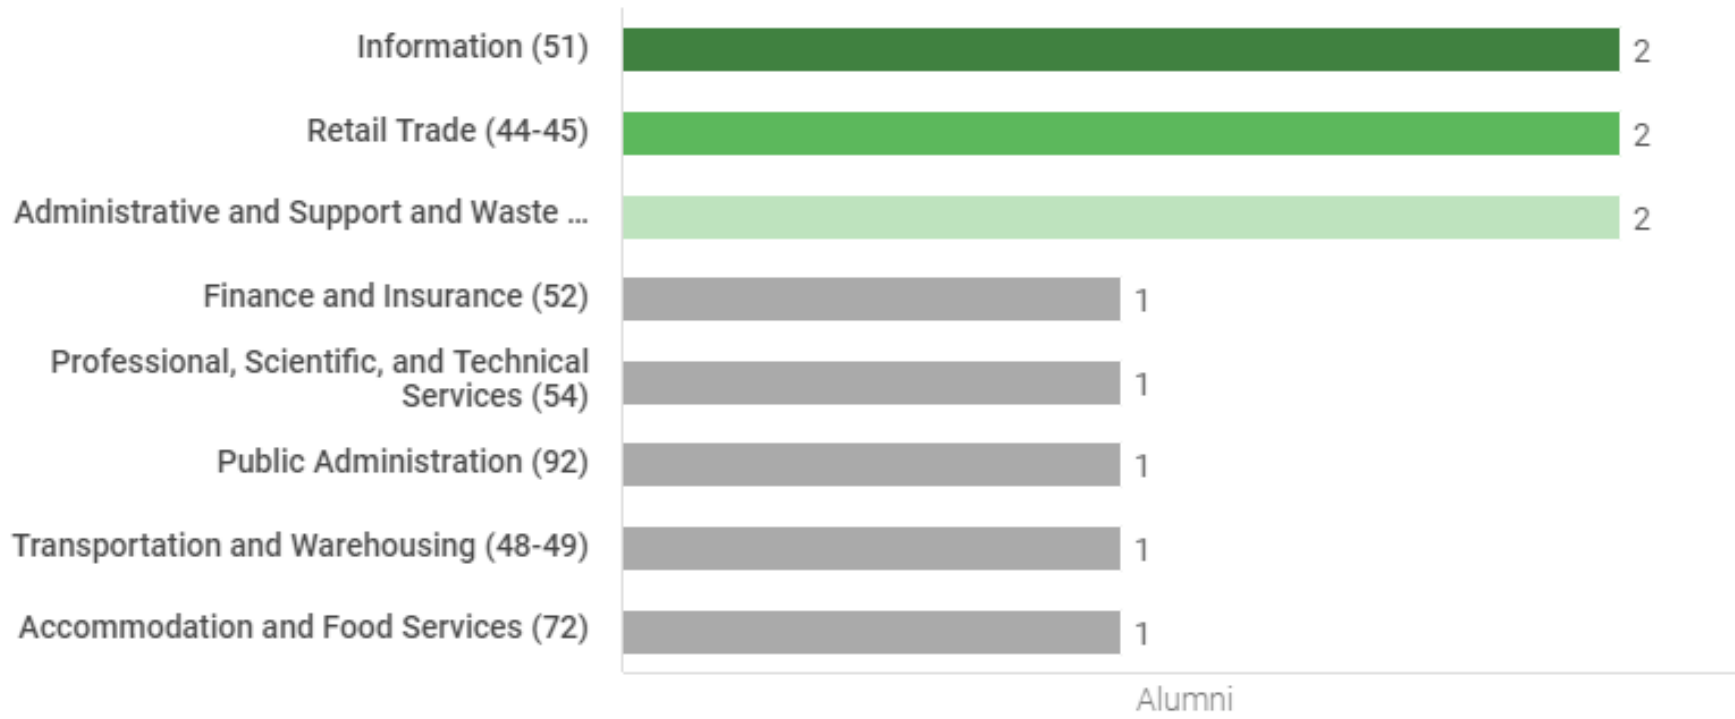

Source: Burning Glass Analysis of Social Profiles

Top Current Occupations

Currently displaying: Burning Glass, Occupation

Alumni Current Occupation	Percent Of Alumni Working In Occupation
Retail Sales Associate	12.0%
Security Officer 🚩	8.0%
Sheriff 🚩	4.0%
Cyber / Information Security Engineer / Analyst 🚩	4.0%
Intern/Trainee/Co-op	4.0%
Special Education Teacher	4.0%
Business / Management Analyst 🚩	4.0%
Construction Manager	4.0%
Utility Line Locator / Technician	4.0%
Operations Manager / Supervisor 🚩	4.0%

= occupation is within alumni's field of study

Current Place of Residence

93%
In-State

4%
Out-of-State (US)

0%
International

Top Industries

Currently displaying: 2-digit NAICS

Top Employers

Career Outcomes - 1 Year Out

Currently displaying: Burning Glass

This chart shows the occupation families that alumni were employed in within 1 year after graduation.

Further Education

Out of 28 alumni tracked, 46% pursued further education. These charts allow you to view the degree levels and programs pursued as well as which institutions alumni attended.