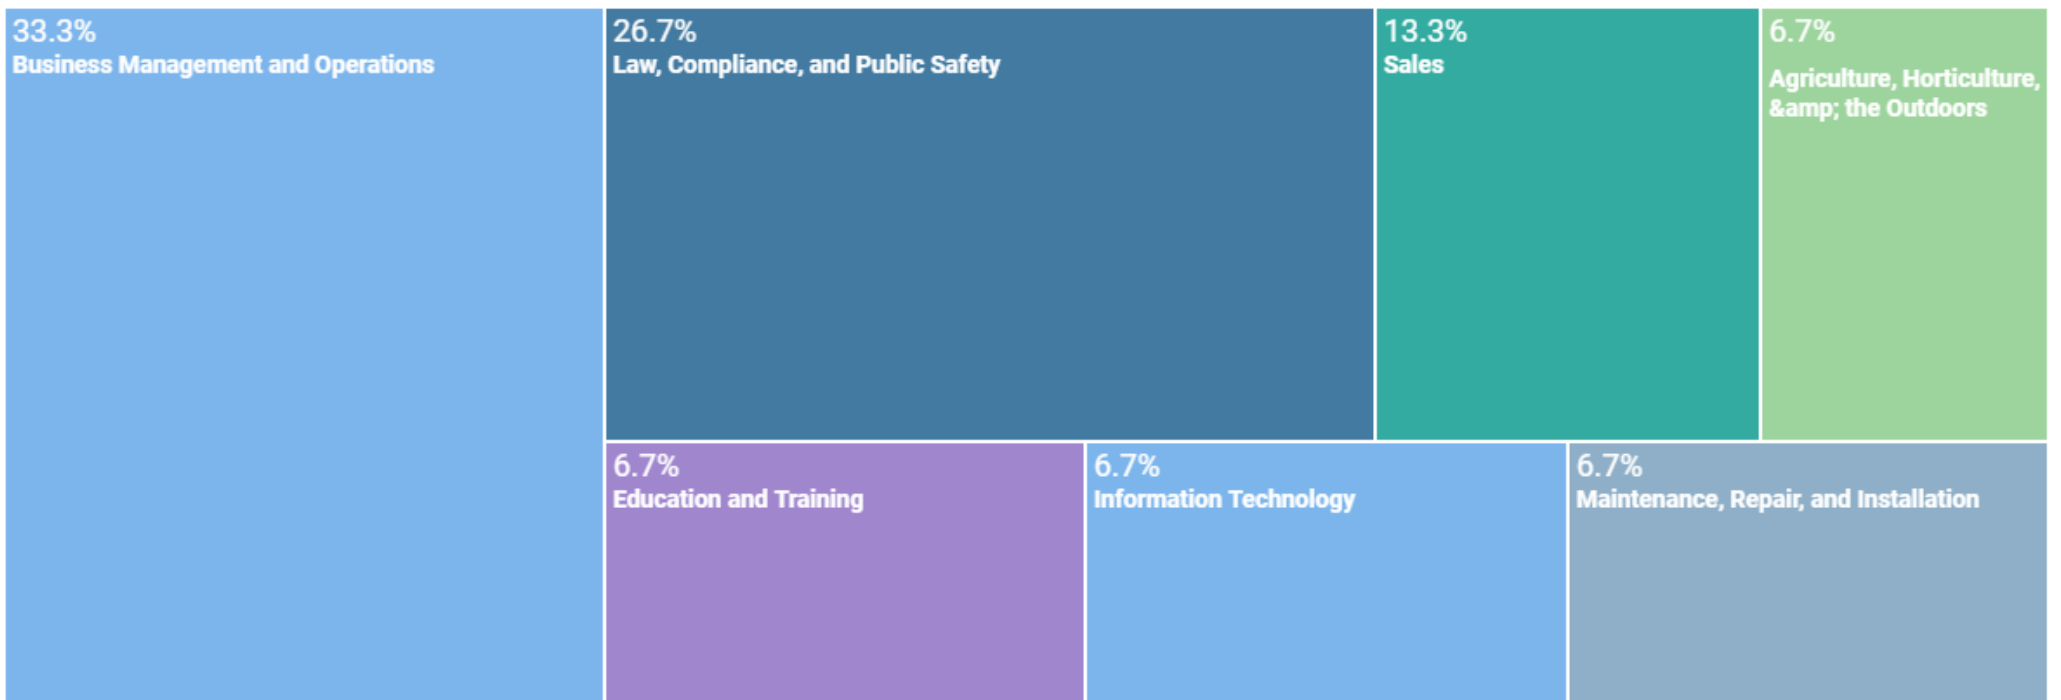

31%

Percent currently working in field of study

Source: Burning Glass Analysis of Social Profiles

Top Current Occupations

Currently displaying: Burning Glass, Occupation

Alumni Current Occupation	Percent Of Alumni Working In Occupation
Retail Sales Associate	7.1%
General Manager 	4.8%
Security Officer 	4.8%
Sales Representative	2.4%
Electrician	2.4%
Sheriff 	2.4%
Cyber / Information Security Engineer / Analyst 	2.4%
Intern/Trainee/Co-op	2.4%
Sales Engineer	2.4%
Special Education Teacher	2.4%

= occupation is within alumni's field of study

Current Place of Residence

94%
In-State

4%
Out-of-State (US)

0%
International

Top Industries

Currently displaying: 2-digit NAICS

Top Employers

Career Outcomes - 1 Year Out

Currently displaying: Burning Glass

This chart shows the occupation families that alumni were employed in within 1 year after graduation.

Further Education

Out of 52 alumni tracked, 56% pursued further education. These charts allow you to view the degree levels and programs pursued as well as which institutions alumni attended.