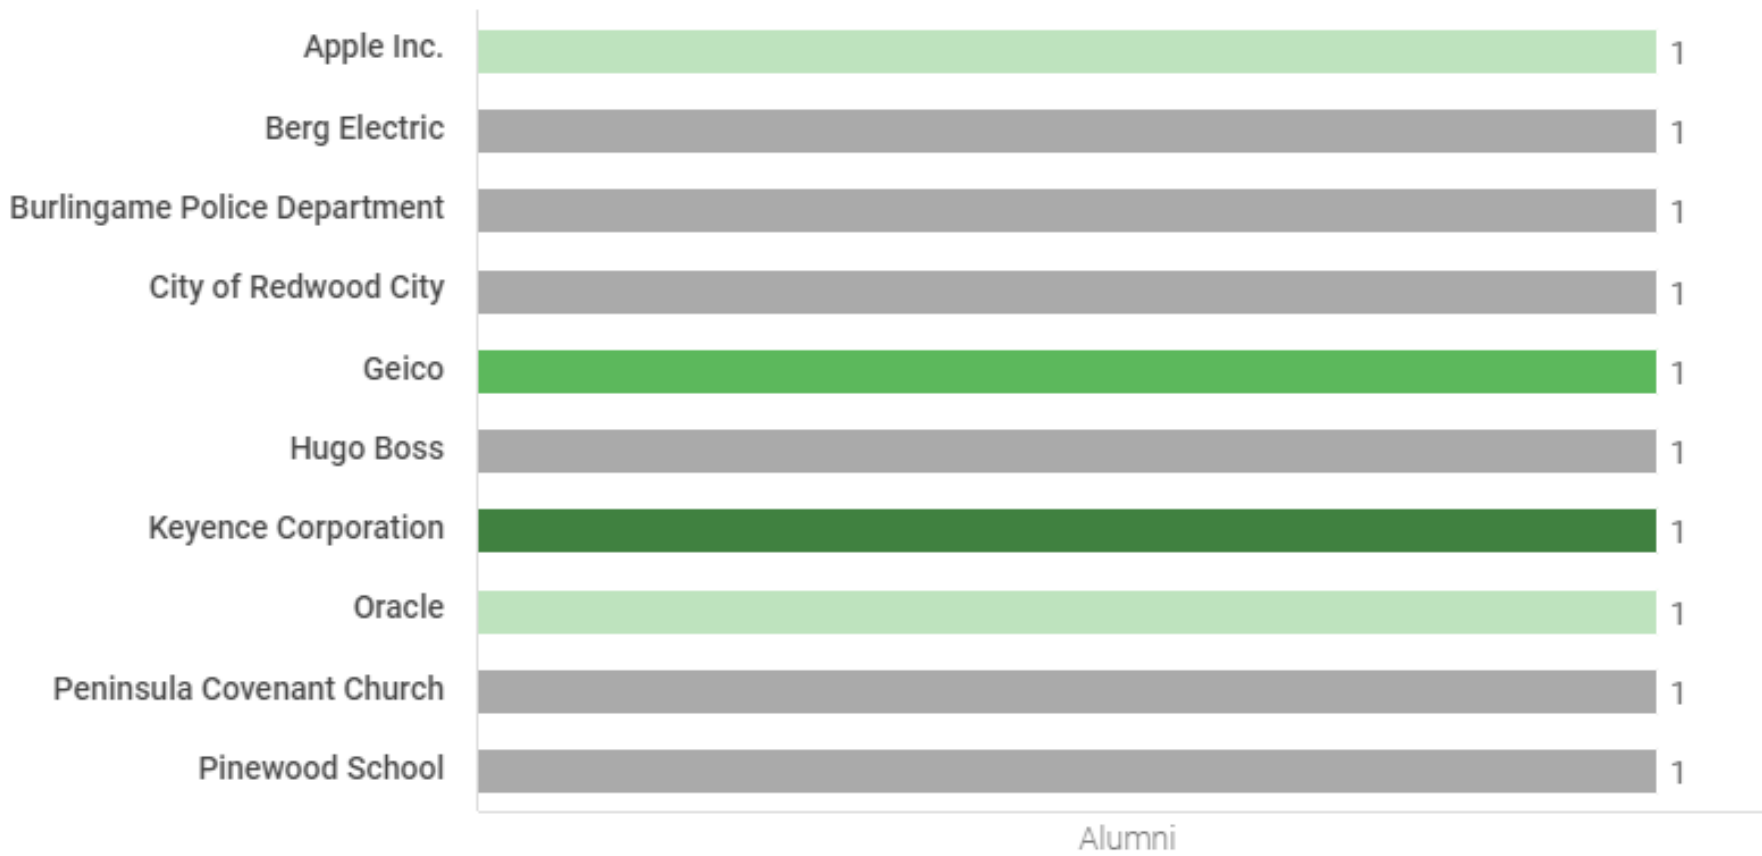

27%

Percent currently working in field of study

Source: Burning Glass Analysis of Social Profiles

Top Current Occupations

Currently displaying: Burning Glass, Occupation

Alumni Current Occupation	Percent Of Alumni Working In Occupation
General Manager 	11.8%
Sales Representative	5.9%
Electrician	5.9%
Sales Engineer	5.9%
Auto Damage Appraiser 	5.9%
Social / Human Service Assistant	5.9%
Operations Analyst 	5.9%
Registrar / Patient Service Representative	5.9%
Conservation Scientists / Park Ranger	5.9%
Customer Service Representative	5.9%

= occupation is within alumni's field of study

Current Place of Residence

96%
In-State

4%
Out-of-State (US)

0%
International

Top Industries

Currently displaying: 2-digit NAICS

Top Employers

Career Outcomes - 1 Year Out

Currently displaying: Burning Glass

This chart shows the occupation families that alumni were employed in within 1 year after graduation.

Further Education

Out of 24 alumni tracked, 67% pursued further education. These charts allow you to view the degree levels and programs pursued as well as which institutions alumni attended.