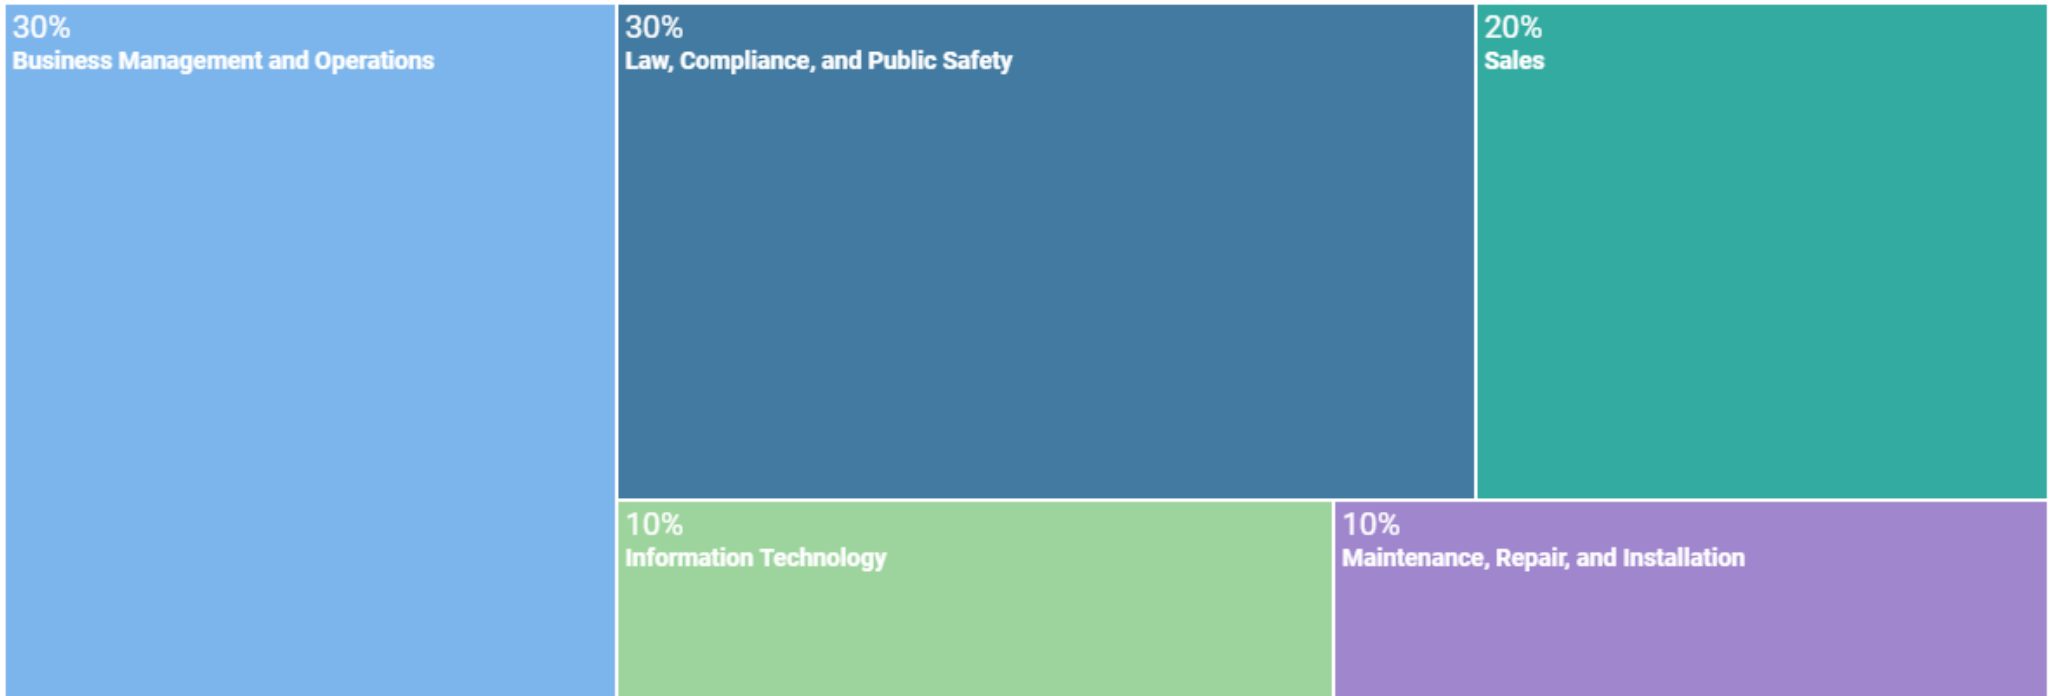

Career Outcomes - 1 Year Out

Currently displaying: Burning Glass

This chart shows the occupation families that alumni were employed in within 1 year after graduation.