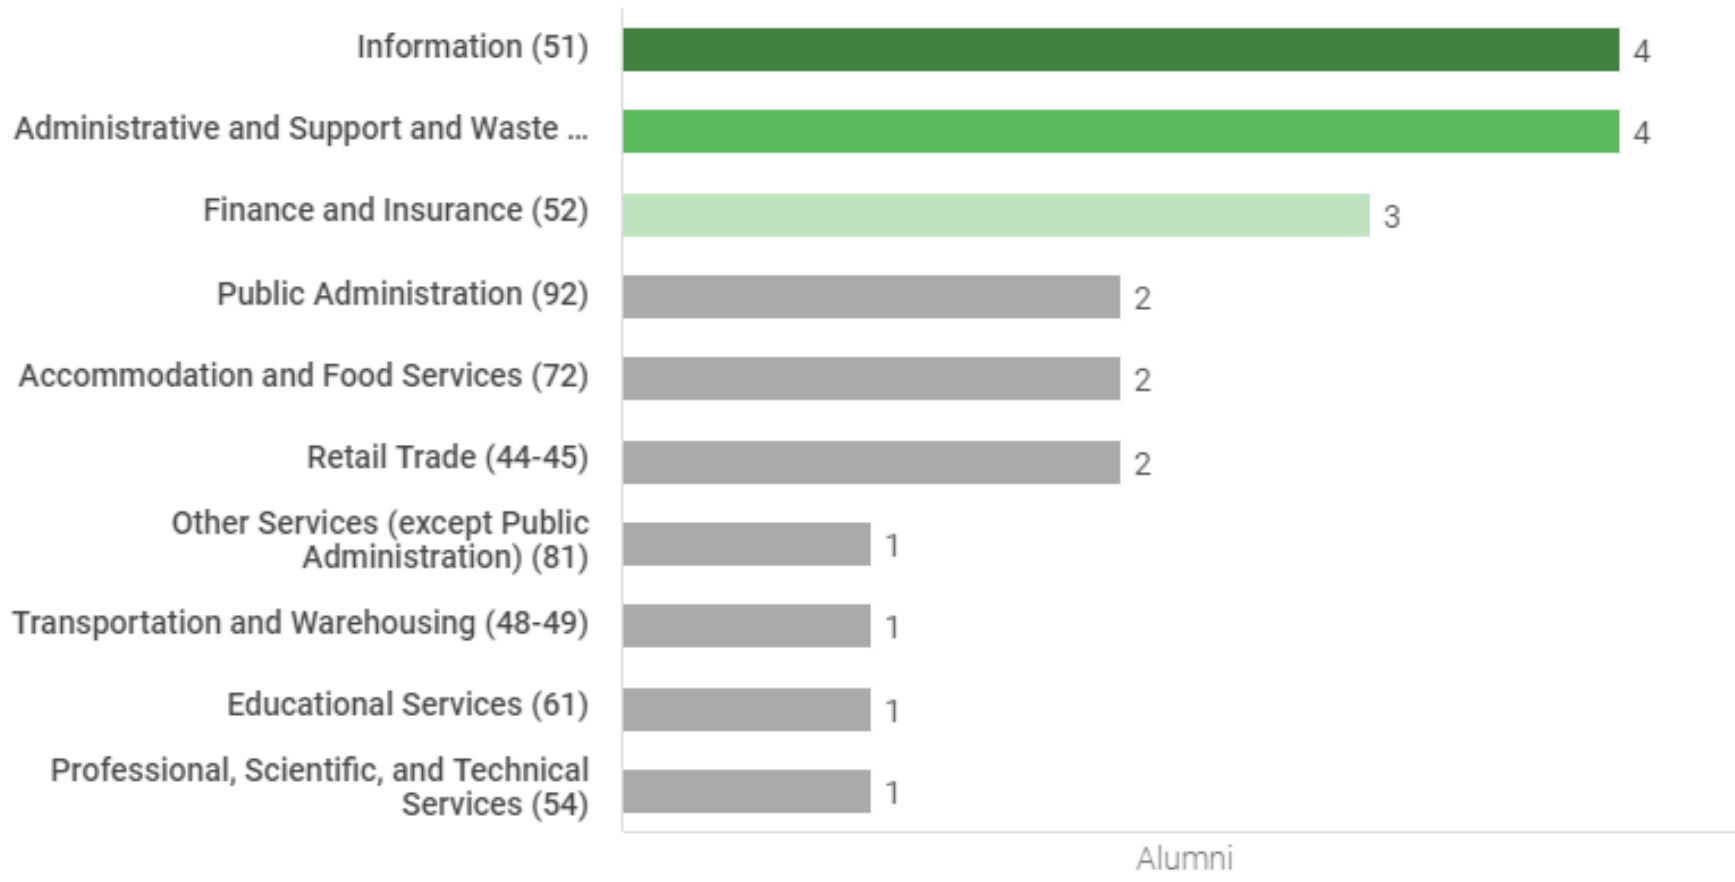

31%

Percent currently working in field of study

Source: Burning Glass Analysis of Social Profiles

Top Current Occupations

Currently displaying: Burning Glass, Occupation

Alumni Current Occupation	Percent Of Alumni Working In Occupation
Retail Sales Associate	7.1%
General Manager 	4.8%
Security Officer 	4.8%
Sales Representative	2.4%
Electrician	2.4%
Sheriff 	2.4%
Cyber / Information Security Engineer / Analyst 	2.4%
Intern/Trainee/Co-op	2.4%
Sales Engineer	2.4%
Special Education Teacher	2.4%

= occupation is within alumni's field of study

Current Place of Residence

94%
In-State

4%
Out-of-State (US)

0%
International

Top Industries

Currently displaying: 2-digit NAICS

Top Employers

Career Outcomes - 1 Year Out

Currently displaying: Burning Glass

This chart shows the occupation families that alumni were employed in within 1 year after graduation.

Further Education

Out of 52 alumni tracked, 56% pursued further education. These charts allow you to view the degree levels and programs pursued as well as which institutions alumni attended.