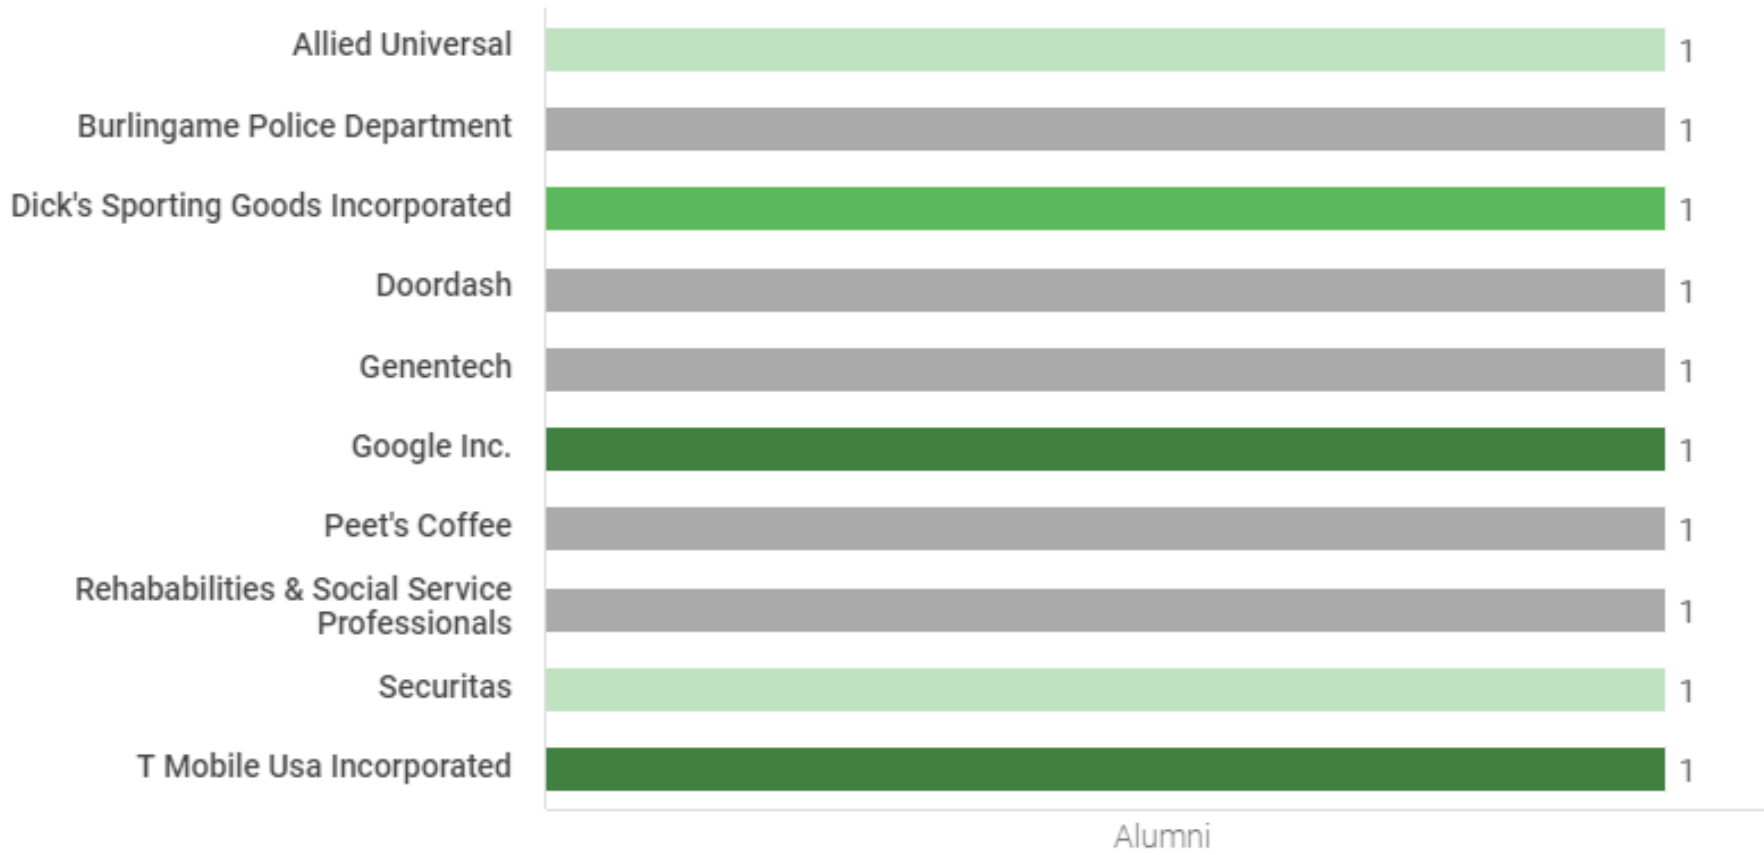

Source: Burning Glass Analysis of Social Profiles

Top Current Occupations

Currently displaying: Burning Glass, Occupation

Alumni Current Occupation	Percent Of Alumni Working In Occupation
Retail Sales Associate	12.0%
Security Officer 🚩	8.0%
Sheriff 🚩	4.0%
Cyber / Information Security Engineer / Analyst 🚩	4.0%
Intern/Trainee/Co-op	4.0%
Special Education Teacher	4.0%
Business / Management Analyst 🚩	4.0%
Construction Manager	4.0%
Utility Line Locator / Technician	4.0%
Operations Manager / Supervisor 🚩	4.0%

= occupation is within alumni's field of study

Current Place of Residence

93%
In-State

4%
Out-of-State (US)

0%
International

Top Industries

Currently displaying: 2-digit NAICS

Top Employers

Career Outcomes - 1 Year Out

Currently displaying: Burning Glass

This chart shows the occupation families that alumni were employed in within 1 year after graduation.

Further Education

Out of 28 alumni tracked, 46% pursued further education. These charts allow you to view the degree levels and programs pursued as well as which institutions alumni attended.