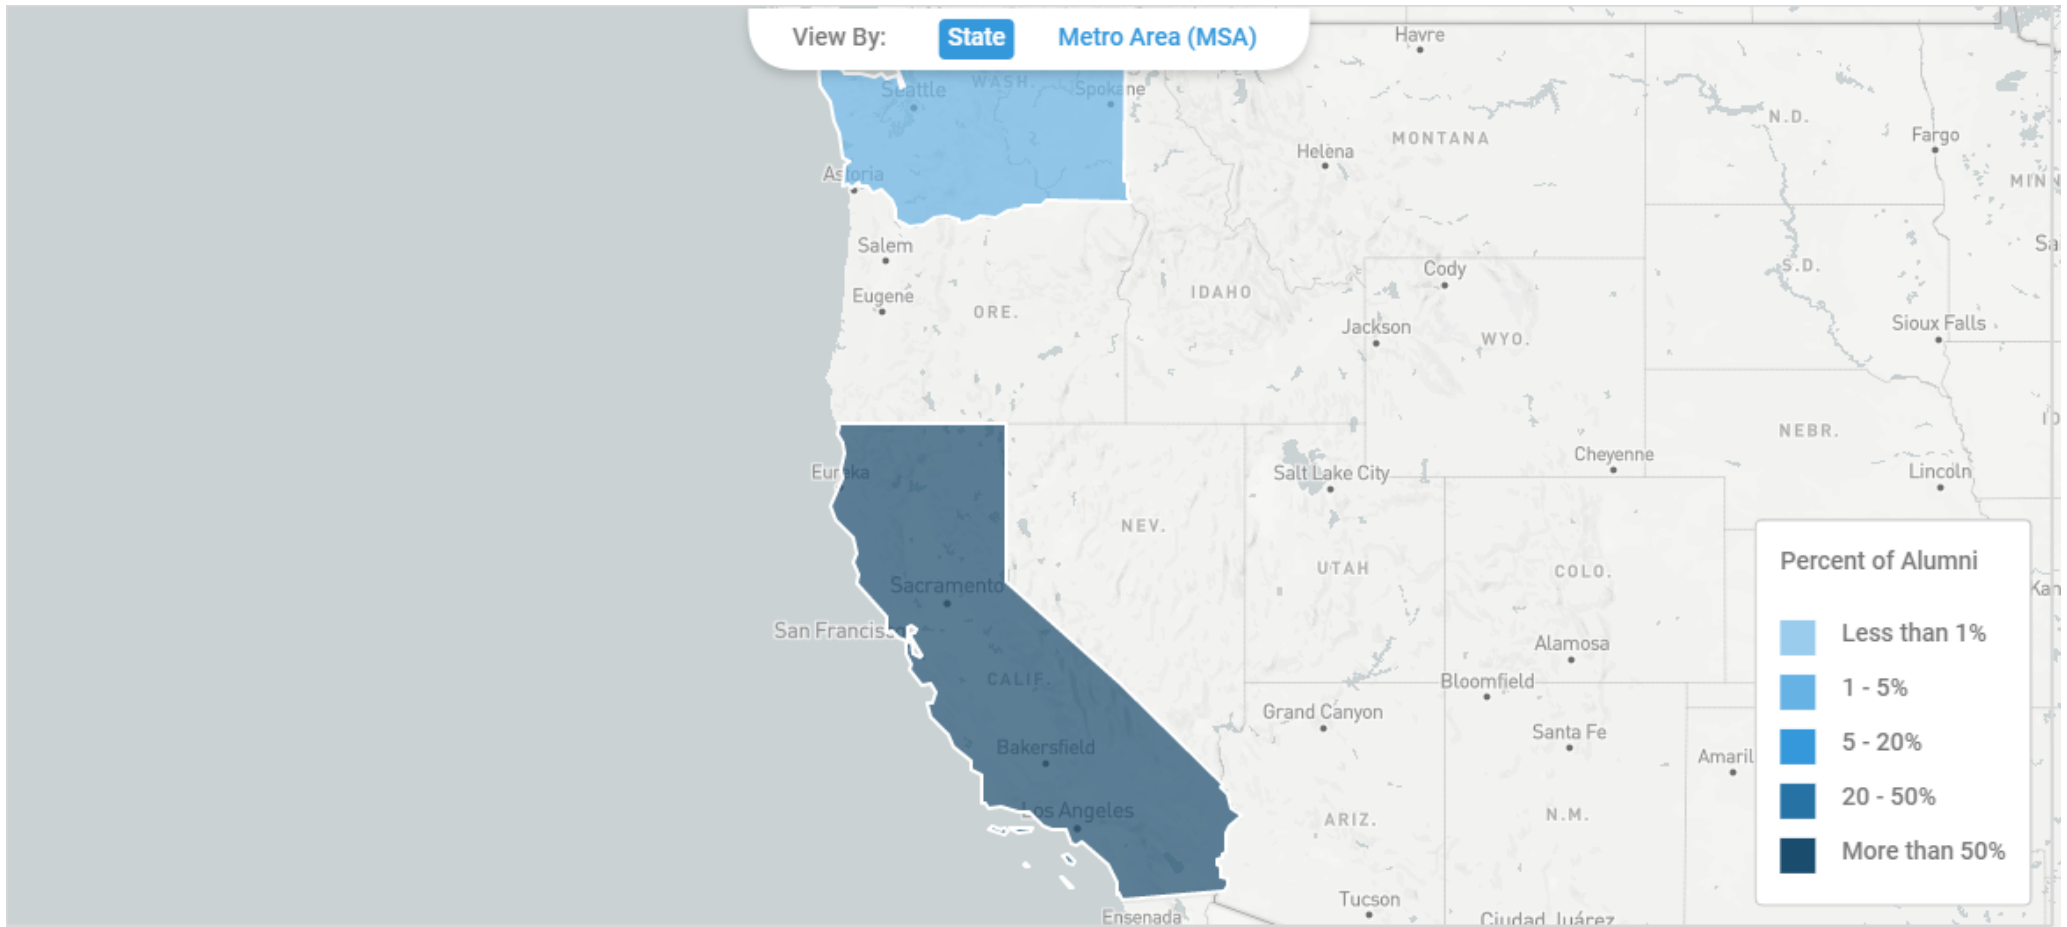

27%

Percent currently working in field of study

Source: Burning Glass Analysis of Social Profiles

Top Current Occupations

Currently displaying: Burning Glass, Occupation

Alumni Current Occupation	Percent Of Alumni Working In Occupation
General Manager 	11.8%
Sales Representative	5.9%
Electrician	5.9%
Sales Engineer	5.9%
Auto Damage Appraiser 	5.9%
Social / Human Service Assistant	5.9%
Operations Analyst 	5.9%
Registrar / Patient Service Representative	5.9%
Conservation Scientists / Park Ranger	5.9%
Customer Service Representative	5.9%

= occupation is within alumni's field of study

Current Place of Residence

96%
In-State

4%
Out-of-State (US)

0%
International

Top Industries

Currently displaying: 2-digit NAICS

Top Employers