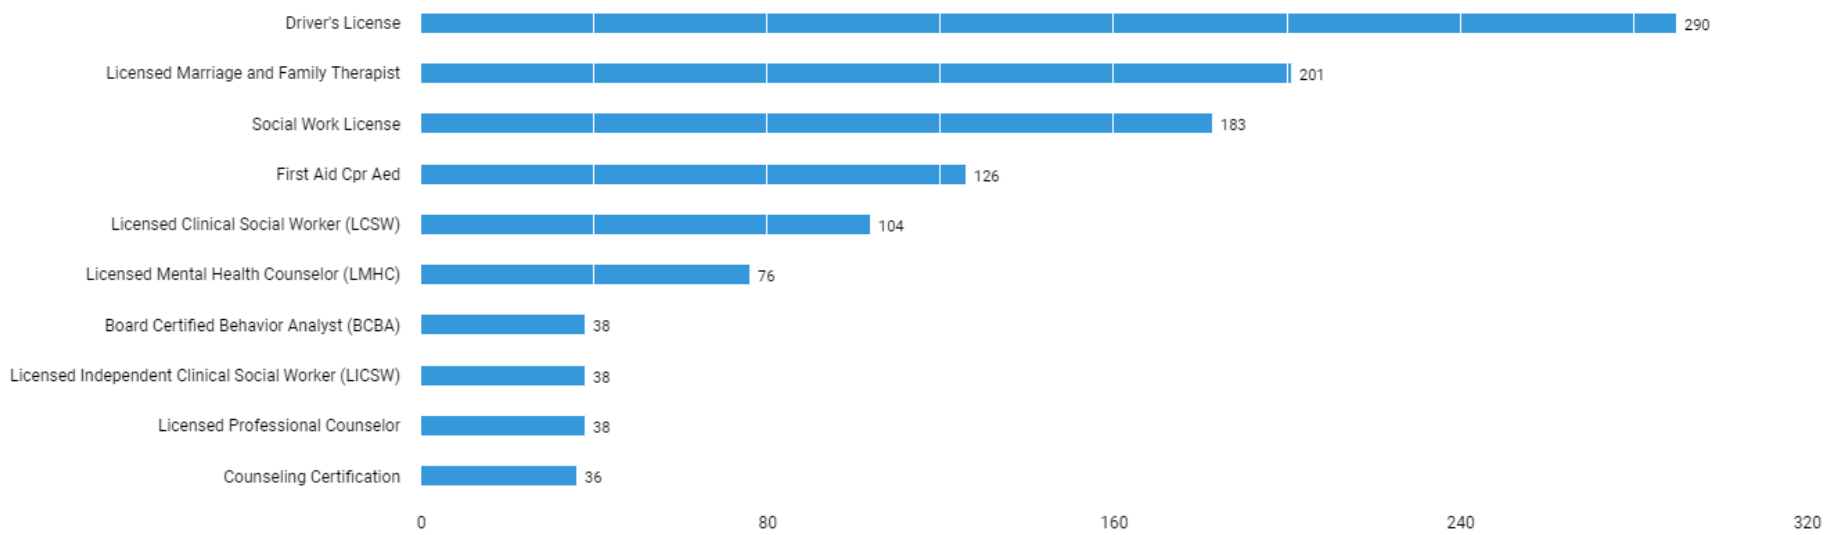

Who are these employers?

Unspecified postings: 181

What are the most requested skills? (Specialized Skills)

Unspecified postings: 240

Hard to Fill Jobs

There are (1,298 job postings) between (Jun. 21, 2021 - Jun. 20, 2022 (Data not available after Jun. 19, 2022)) in your area for the selected criteria.

Active Selections

Last 365 days AND (County : San Mateo, CA OR County : San Francisco, CA OR County : Santa Clara, CA OR County : Contra Costa, CA OR County : Alameda, CA) AND (BGT OCC : Mental Health / Behavioral Counselor) AND ((Education : Both sub-baccalaureate and bachelor's-level credentials (inferred)) AND (Education : High school or vocational training (specified) OR Education : Associate's degree (specified) OR Education : Not listed (specified)))

What are the in-demand locations?

Unspecified postings: 679

What are the most common certifications for these jobs?

Unspecified postings: 597

Hard to Fill Jobs

There are (1,298 job postings) between (Jun. 21, 2021 - Jun. 20, 2022 (Data not available after Jun. 19, 2022)) in your area for the selected criteria.