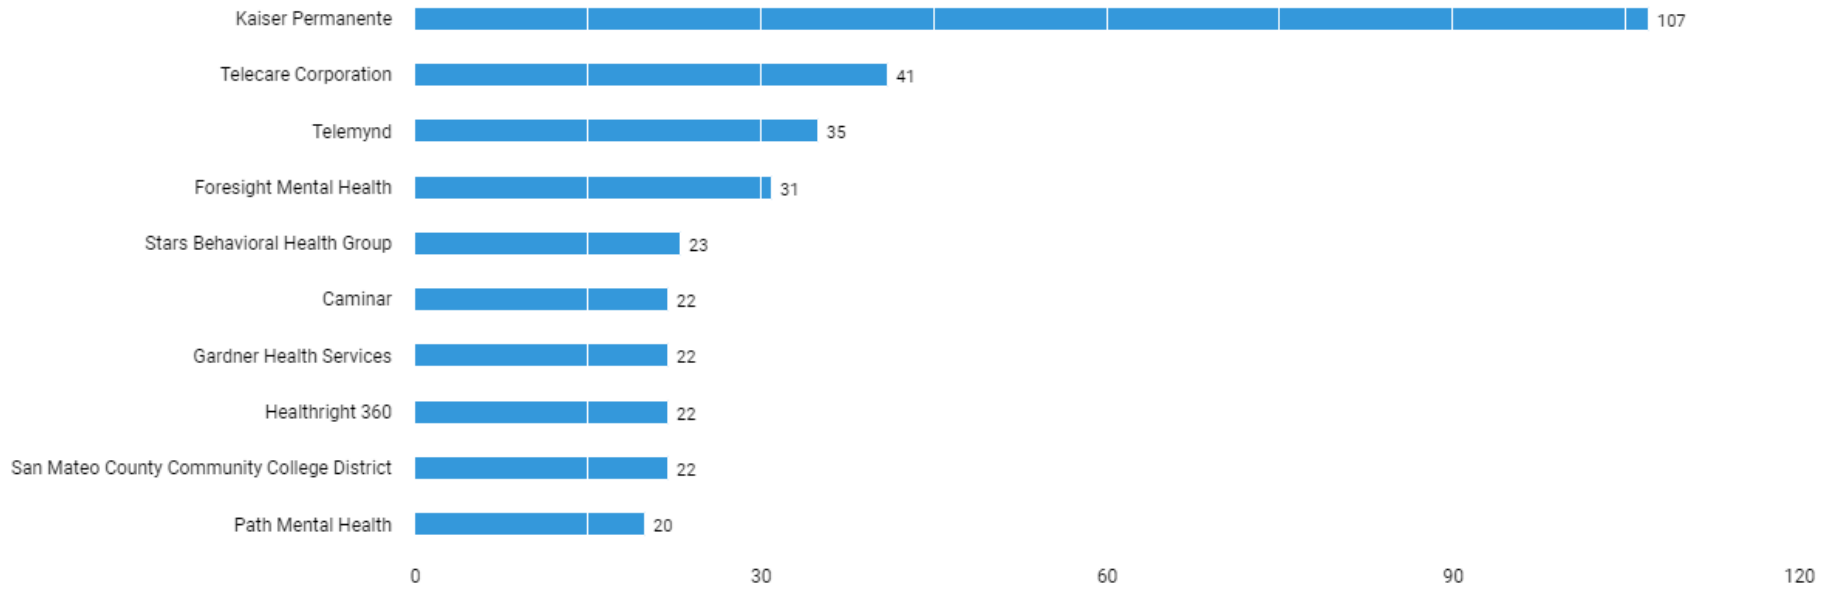

Hard to Fill Jobs

There are (1,298 job postings) between (Jun. 21, 2021 - Jun. 20, 2022 (Data not available after Jun. 19, 2022)) in your area for the selected criteria.

Active Selections

Last 365 days AND (County : San Mateo, CA OR County : San Francisco, CA OR County : Santa Clara, CA OR County : Contra Costa, CA OR County : Alameda, CA) AND (BGT OCC : Mental Health / Behavioral Counselor) AND ((Education : Both sub-baccalaureate and bachelor's-level credentials (inferred)) AND (Education : High school or vocational training (specified) OR Education : Associate's degree (specified) OR Education : Not listed (specified)))

Who are these employers?

Unspecified postings: 181