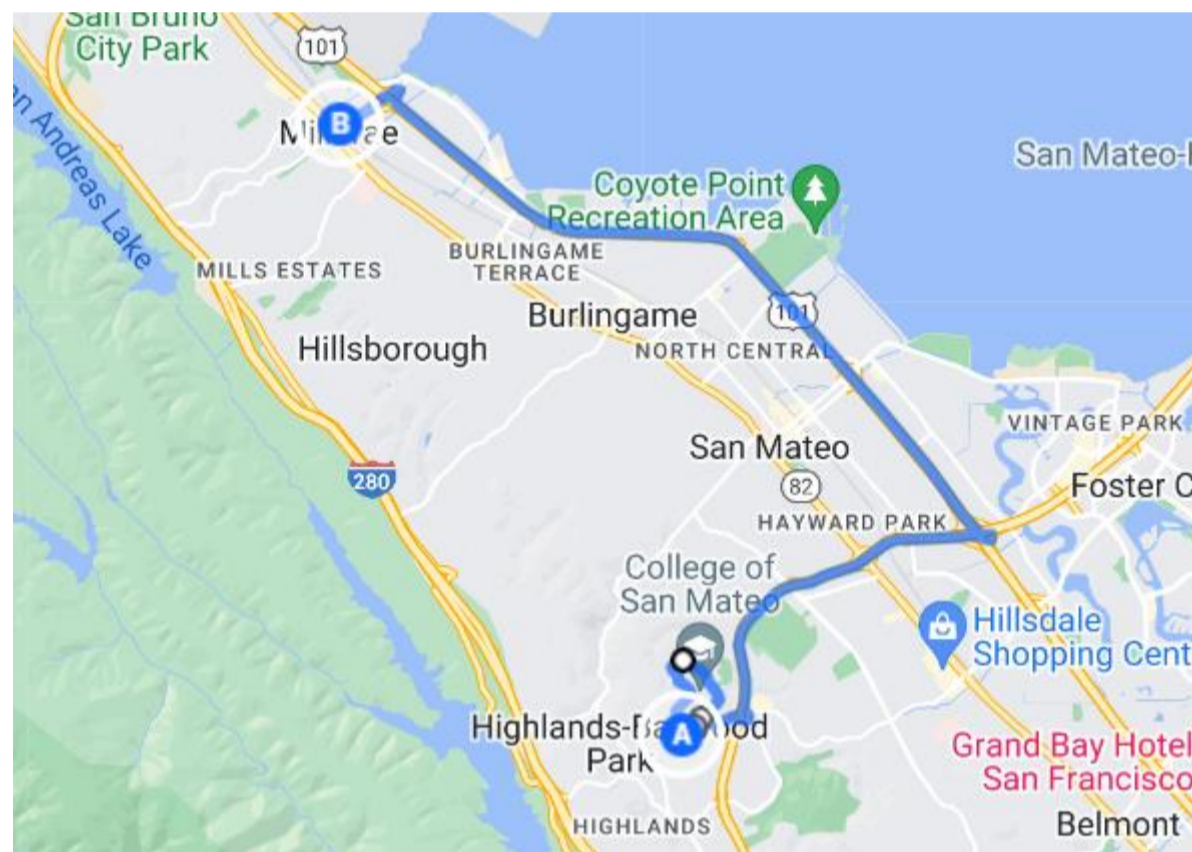

- Overview
- Lyft Rides for CSM Students
- CSM Shuttle
- Contact Us

Transportation

CSM Shuttle

The free CSM Shuttle begins summer service on Monday, June 12, with hourly pick-ups and drop-offs between the Millbrae BART/Caltrain Station and CSM. It runs Monday–Thursday from 7:10 am – 2:15 pm and 4:00 pm – 10:25 pm during the summer session.

Service Overview and Route

Direct shuttle service connecting Millbrae Station and CSM. Operates Monday–Friday.

- Millbrae Station
- Athletic Center
- Science Building and Planetarium
- College Center

View the [Shuttle Quick Start Guide](#) for detailed locations.

Route may change based on traffic conditions.

Timetable

Millbrae Bart	Athletic Center	Science Building	College Center	Millbrae Bart
7:10 am	7:30 am	7:34 am	7:38 am	8:00 am
8:10 am	8:30 am	8:34 am	8:38 am	9:00 am
9:10 am	9:30 am	9:34 am	9:38 am	10:00 am
10:10 am	10:30 am	10:34 am	10:38 am	11:00 am
11:25 am	11:40 am	11:44 am	11:48 am	12:10 pm
12:25 pm	12:40 pm	12:44 pm	12:48 pm	1:10 pm
1:25 pm	1:40 pm	1:44 pm	1:48 pm	2:15 pm
-	4:00 pm	4:04 pm	4:08 pm	4:40 pm
-	5:00 pm	5:04 pm	5:08 pm	5:30 pm
-	6:00 pm	6:04 pm	6:08 pm	6:40 pm
-	7:00 pm	7:04 pm	7:08 pm	7:30 pm
-	8:20 pm	8:24 pm	8:28 pm	8:45 pm
-	9:10 pm	9:14 pm	9:18 pm	9:35 pm
-	10:00 pm	10:04 pm	10:08 pm	10:25 pm

Use the TripShot Rider App

1. Download the [TripShot Rider](#) app.
2. Sign up to find schedules, locate your bus and receive notifications when your bus is arriving.

View the [Shuttle Quick Start Guide](#) for app details.