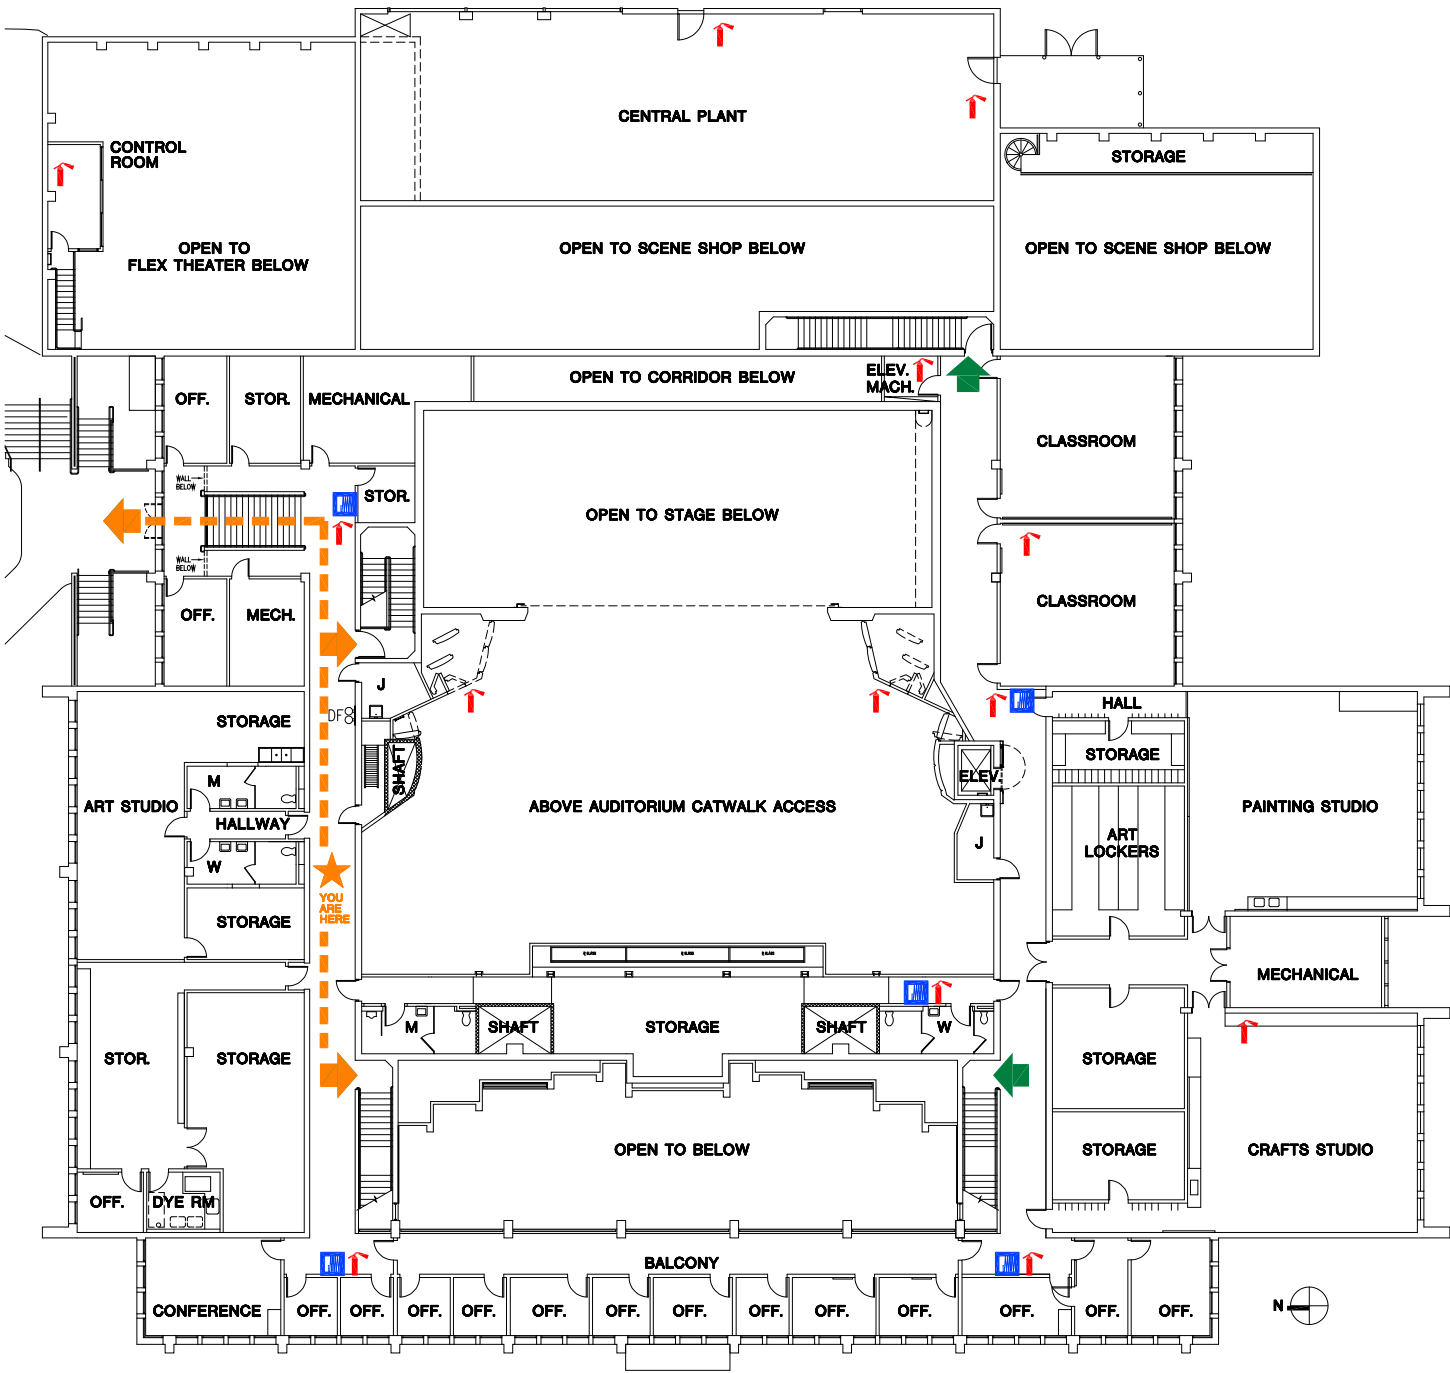

EMERGENCY EVACUATION PLAN

LEGEND

-  FIRE HOSE CABINET
-  FIRE EXTINGUISHER
-  EXIT
-  YOU ARE HERE
-  TO NEAREST EXIT

IN CASE OF FIRE

- DIAL 911
- PULL NEAREST FIRE ALARM
- USE NEAREST EXIT DOOR OR STAIRWAY
- EXIT BUILDING AND EVACUATE TO A SAFE AREA
- DO NOT USE ELEVATORS !
- REPEATING BEEPS AND STROBING LIGHTS INDICATE FIRE ALARM