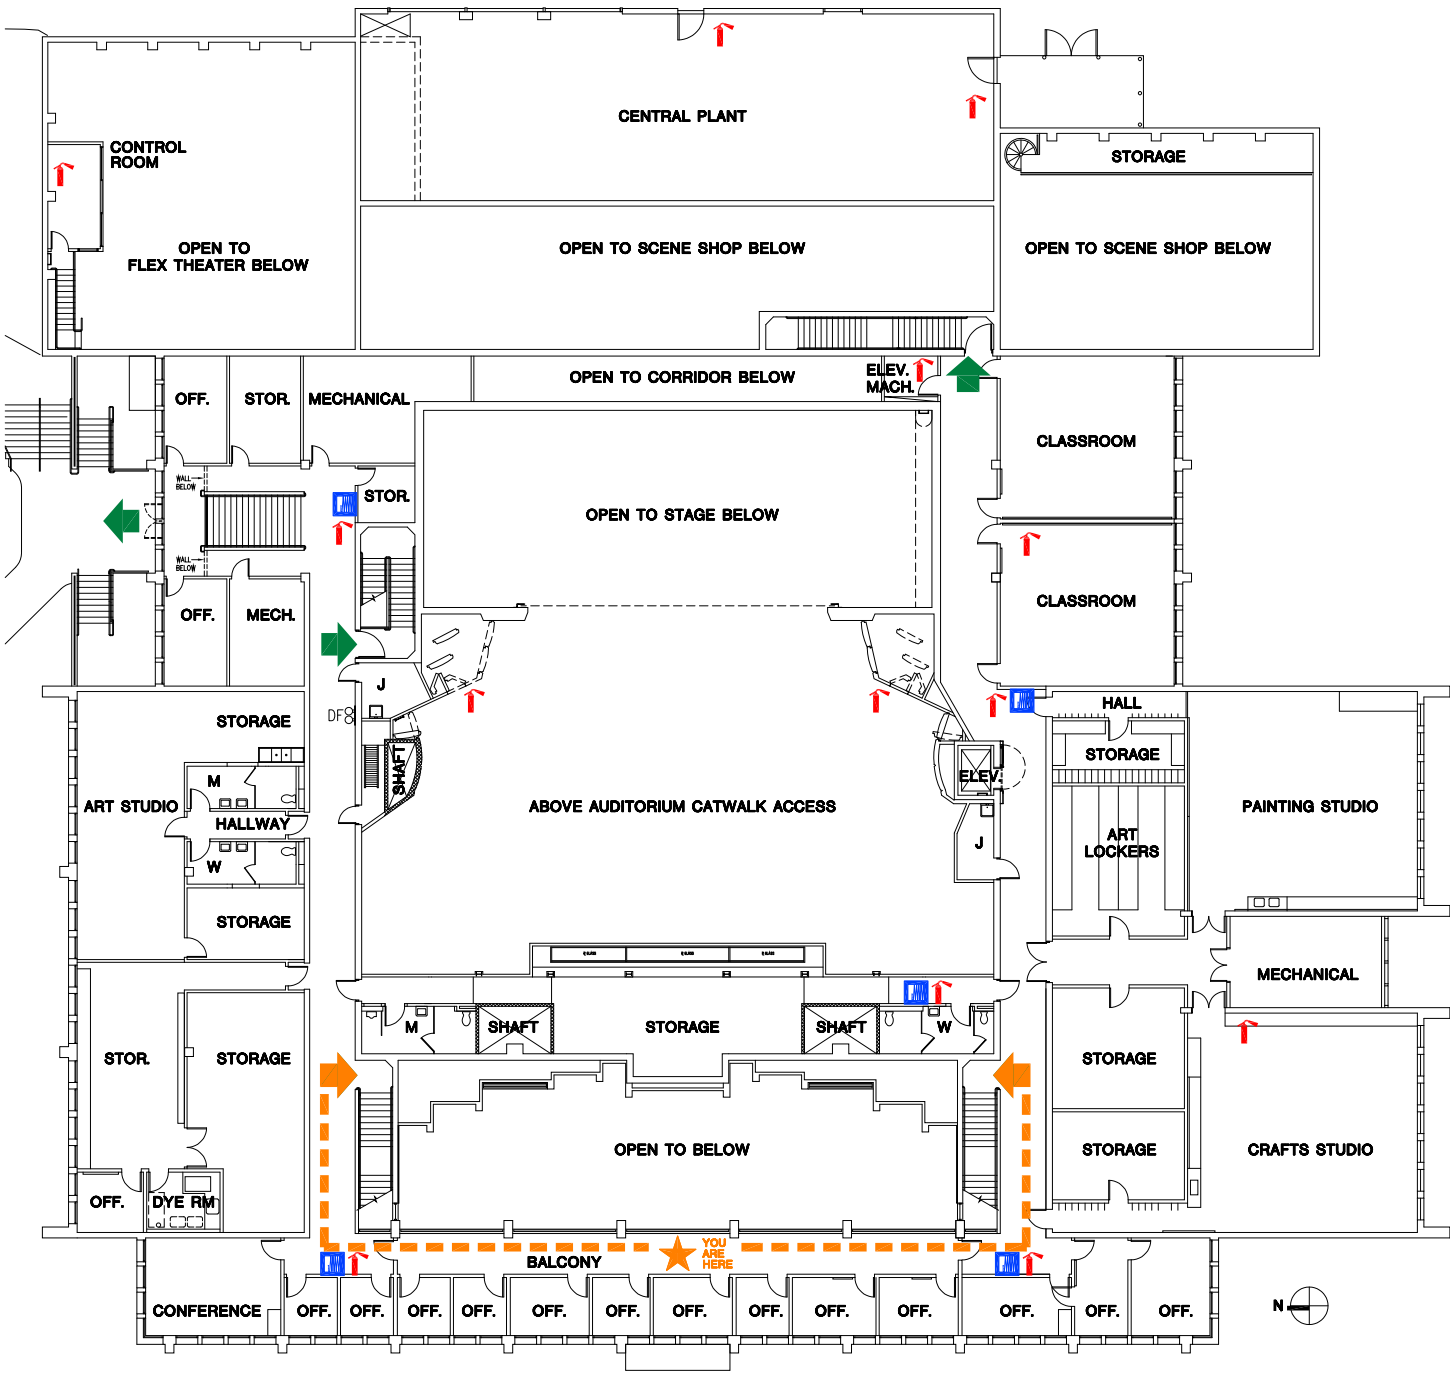

EMERGENCY EVACUATION PLAN

LEGEND

-  FIRE HOSE CABINET
-  FIRE EXTINGUISHER
-  EXIT
-  YOU ARE HERE
-  TO NEAREST EXIT

IN CASE OF FIRE

- DIAL 911
- PULL NEAREST FIRE ALARM
- USE NEAREST EXIT DOOR OR STAIRWAY
- EXIT BUILDING AND EVACUATE TO A SAFE AREA
- DO NOT USE ELEVATORS !
- REPEATING BEEPS AND STROBING LIGHTS INDICATE FIRE ALARM