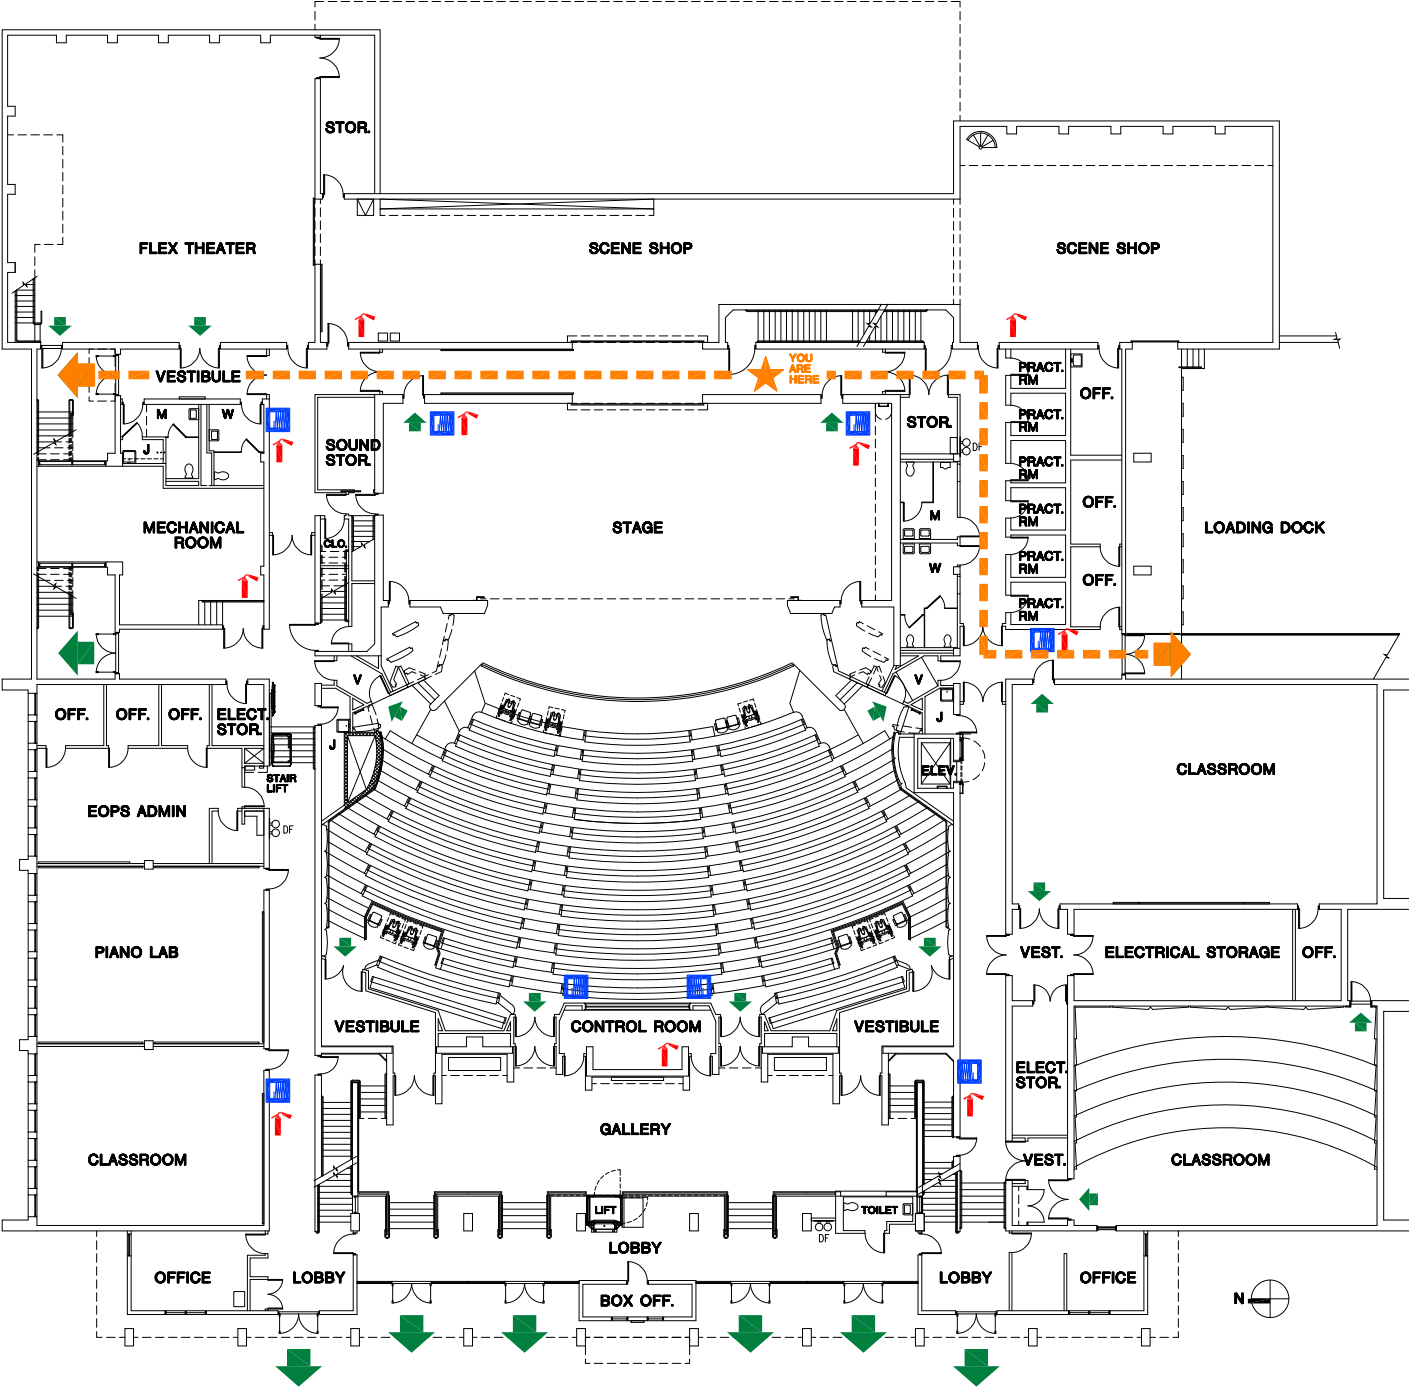

EMERGENCY EVACUATION PLAN

LEGEND

-  FIRE HOSE CABINET
-  FIRE EXTINGUISHER
-  EXIT
-  YOU ARE HERE
-  TO NEAREST EXIT

IN CASE OF FIRE

- DIAL 911
- PULL NEAREST FIRE ALARM
- USE NEAREST EXIT DOOR
- EXIT BUILDING AND EVACUATE TO A SAFE AREA
- DO NOT USE ELEVATORS !
- REPEATING BEEPS AND STROBING LIGHTS INDICATE FIRE ALARM