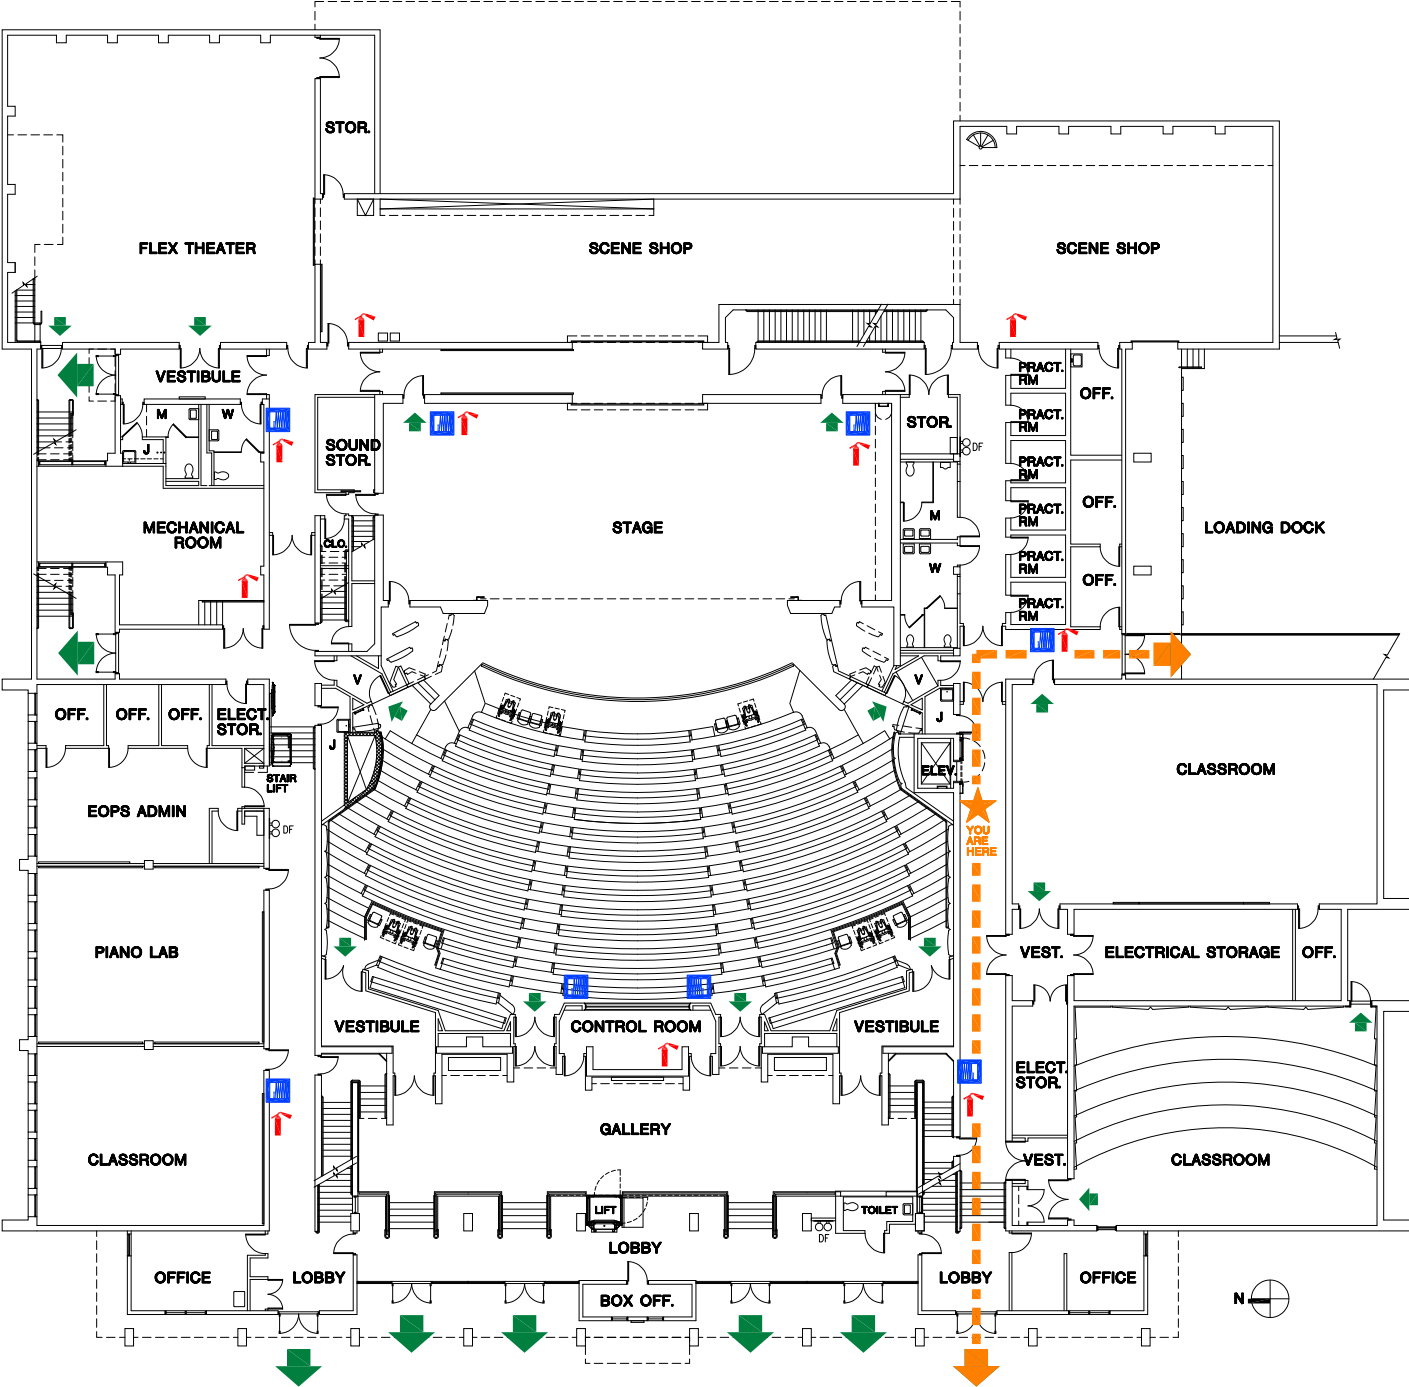

EMERGENCY EVACUATION PLAN

LEGEND

-  FIRE HOSE CABINET
-  FIRE EXTINGUISHER
-  EXIT
-  YOU ARE HERE
-  TO NEAREST EXIT

IN CASE OF FIRE

- DIAL 911
- PULL NEAREST FIRE ALARM
- USE NEAREST EXIT DOOR
- EXIT BUILDING AND EVACUATE TO A SAFE AREA
- DO NOT USE ELEVATORS !
- REPEATING BEEPS AND STROBING LIGHTS INDICATE FIRE ALARM