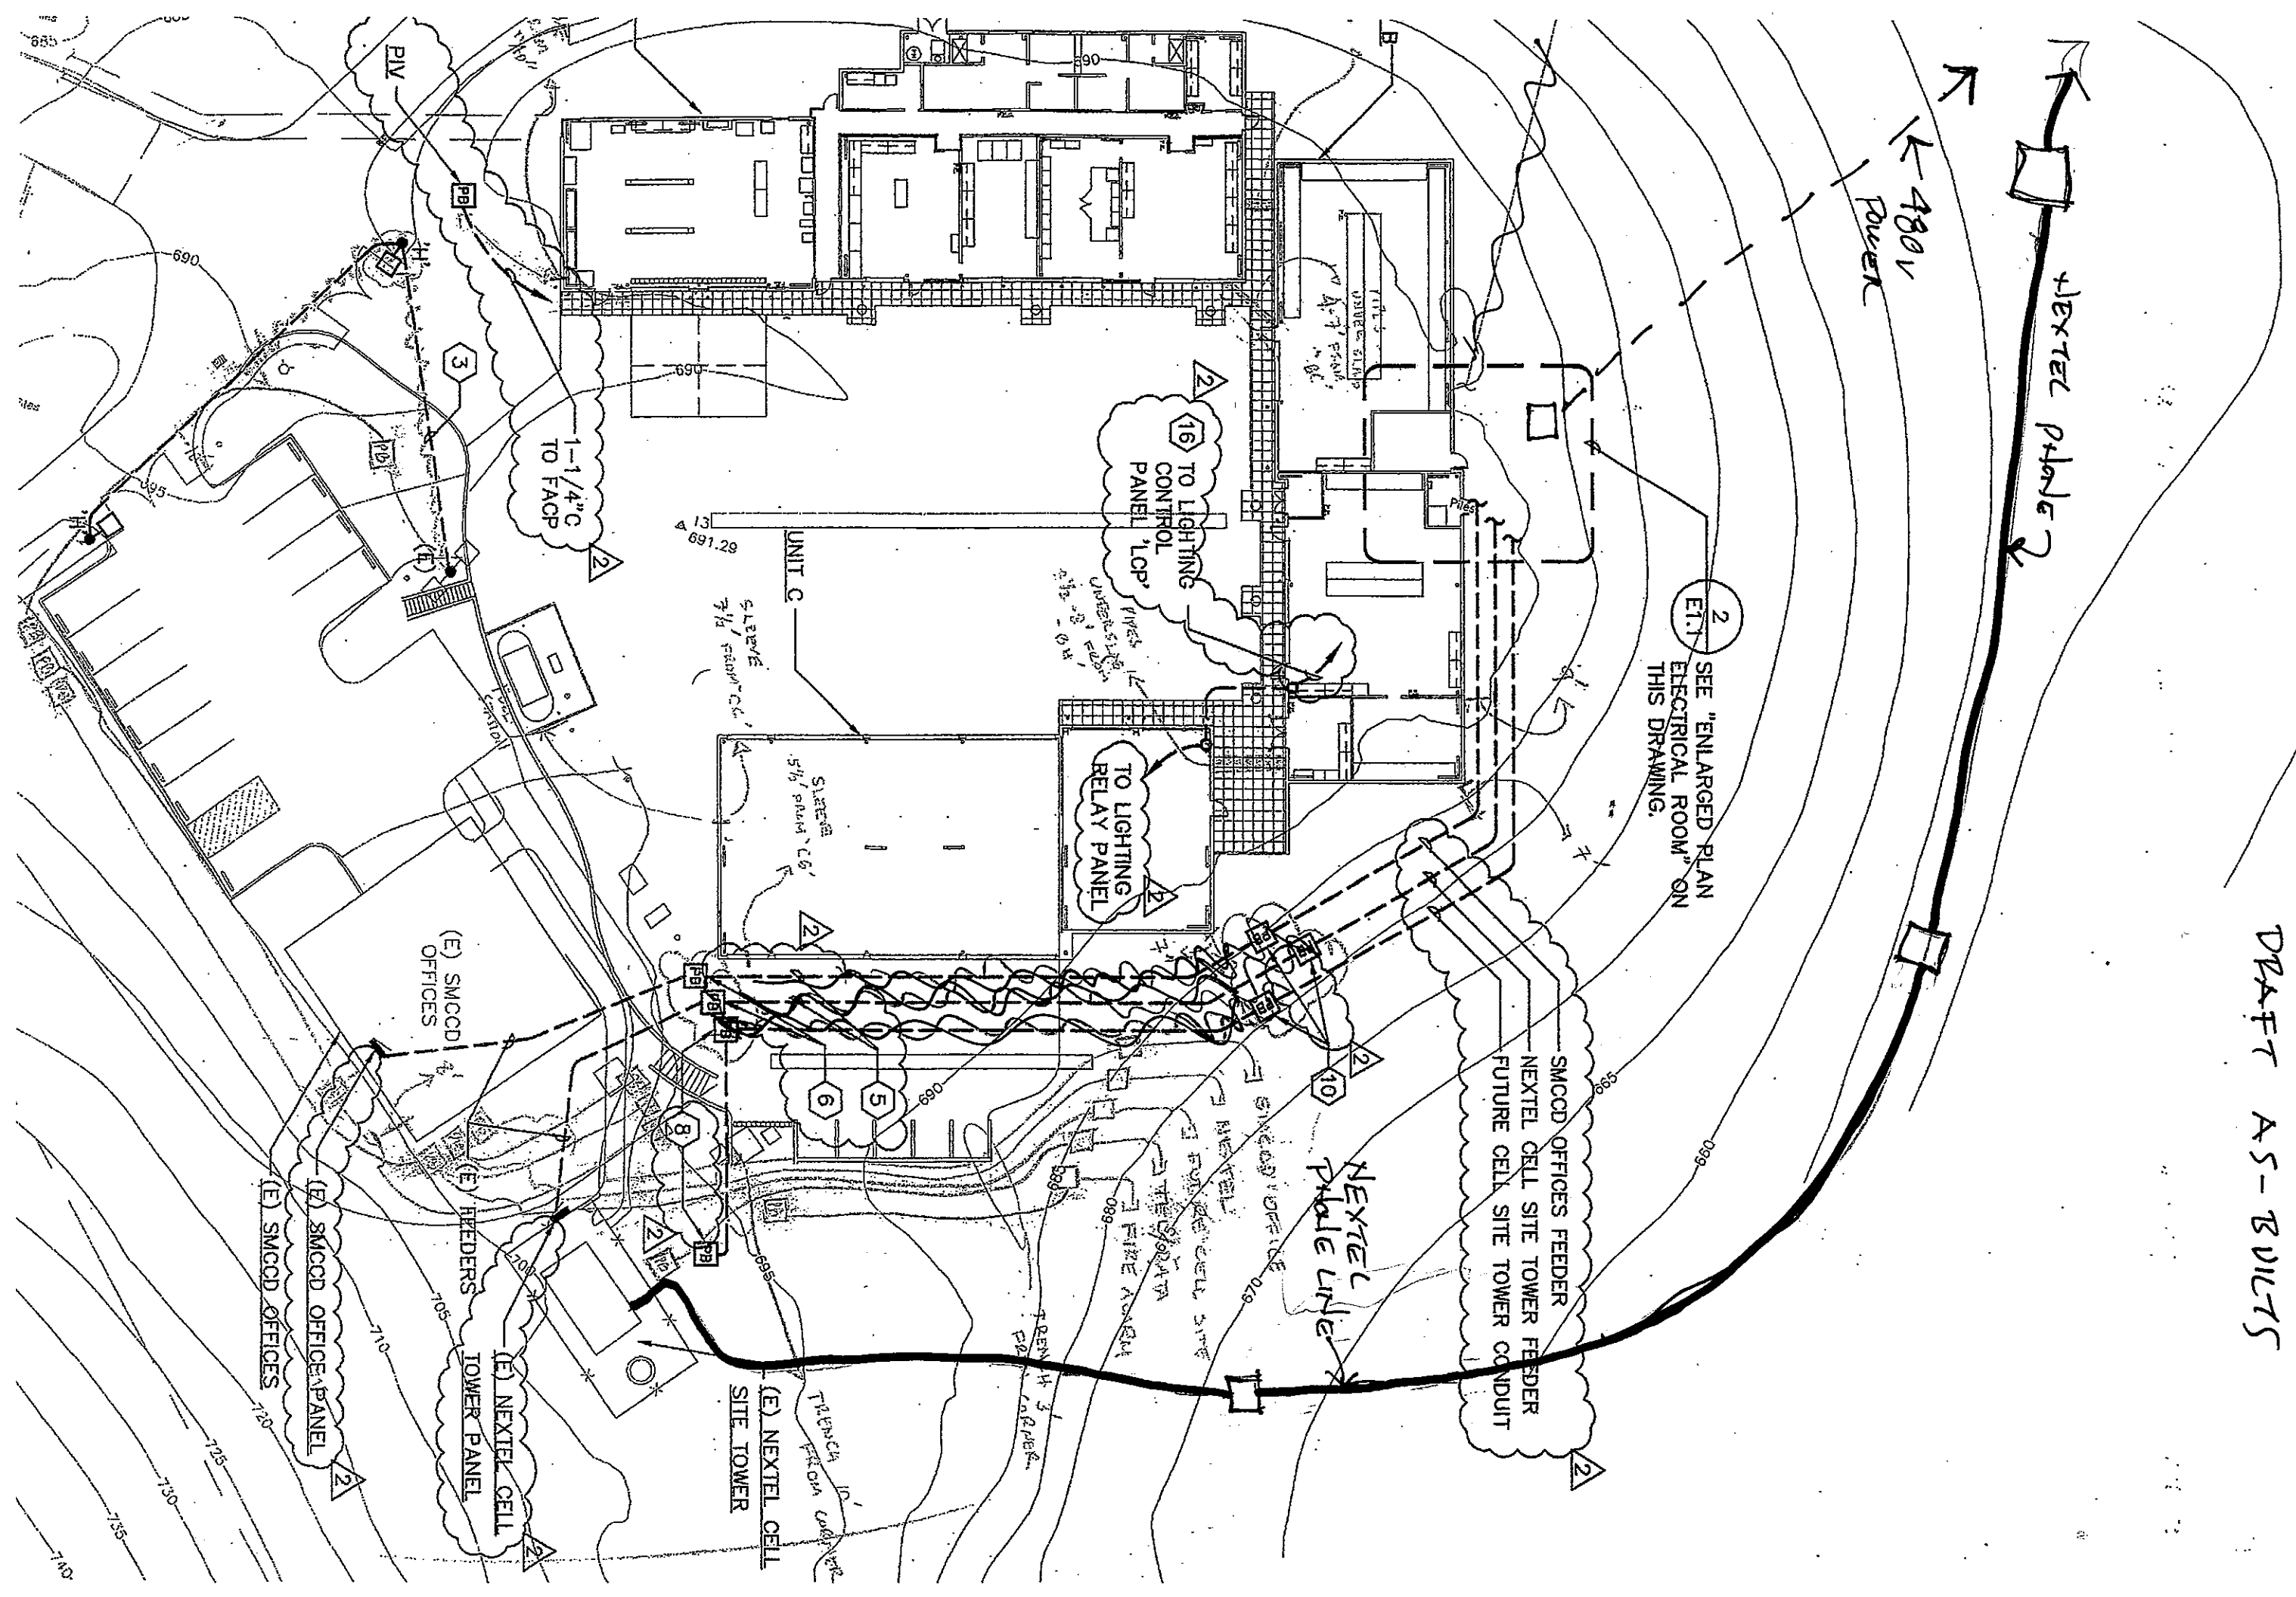

SKY FMC - ELBCT SITE E.I.1
DRAFT AS-BUILTS

2 SEE "ENLARGED PLAN ELECTRICAL ROOM" ON THIS DRAWING.

SMCCD OFFICES FEEDER
NEXTEL CELL SITE TOWER FEEDER
FUTURE CELL SITE TOWER CONDUIT

NEXTEL
PHONE LINE

TO LIGHTING
RELAY PANEL

16 TO LIGHTING
CONTROL PANEL 'LCP'

1-1/4" C
TO FACP

(E) SMCCD OFFICES
(E) SMCCD OFFICES PANEL
(E) SMCCD OFFICES
(E) NEXTEL CELL TOWER PANEL
(E) NEXTEL CELL TOWER PANEL
(E) NEXTEL CELL TOWER PANEL

685
690
695
700
705
710
715
720
725
730
735
740