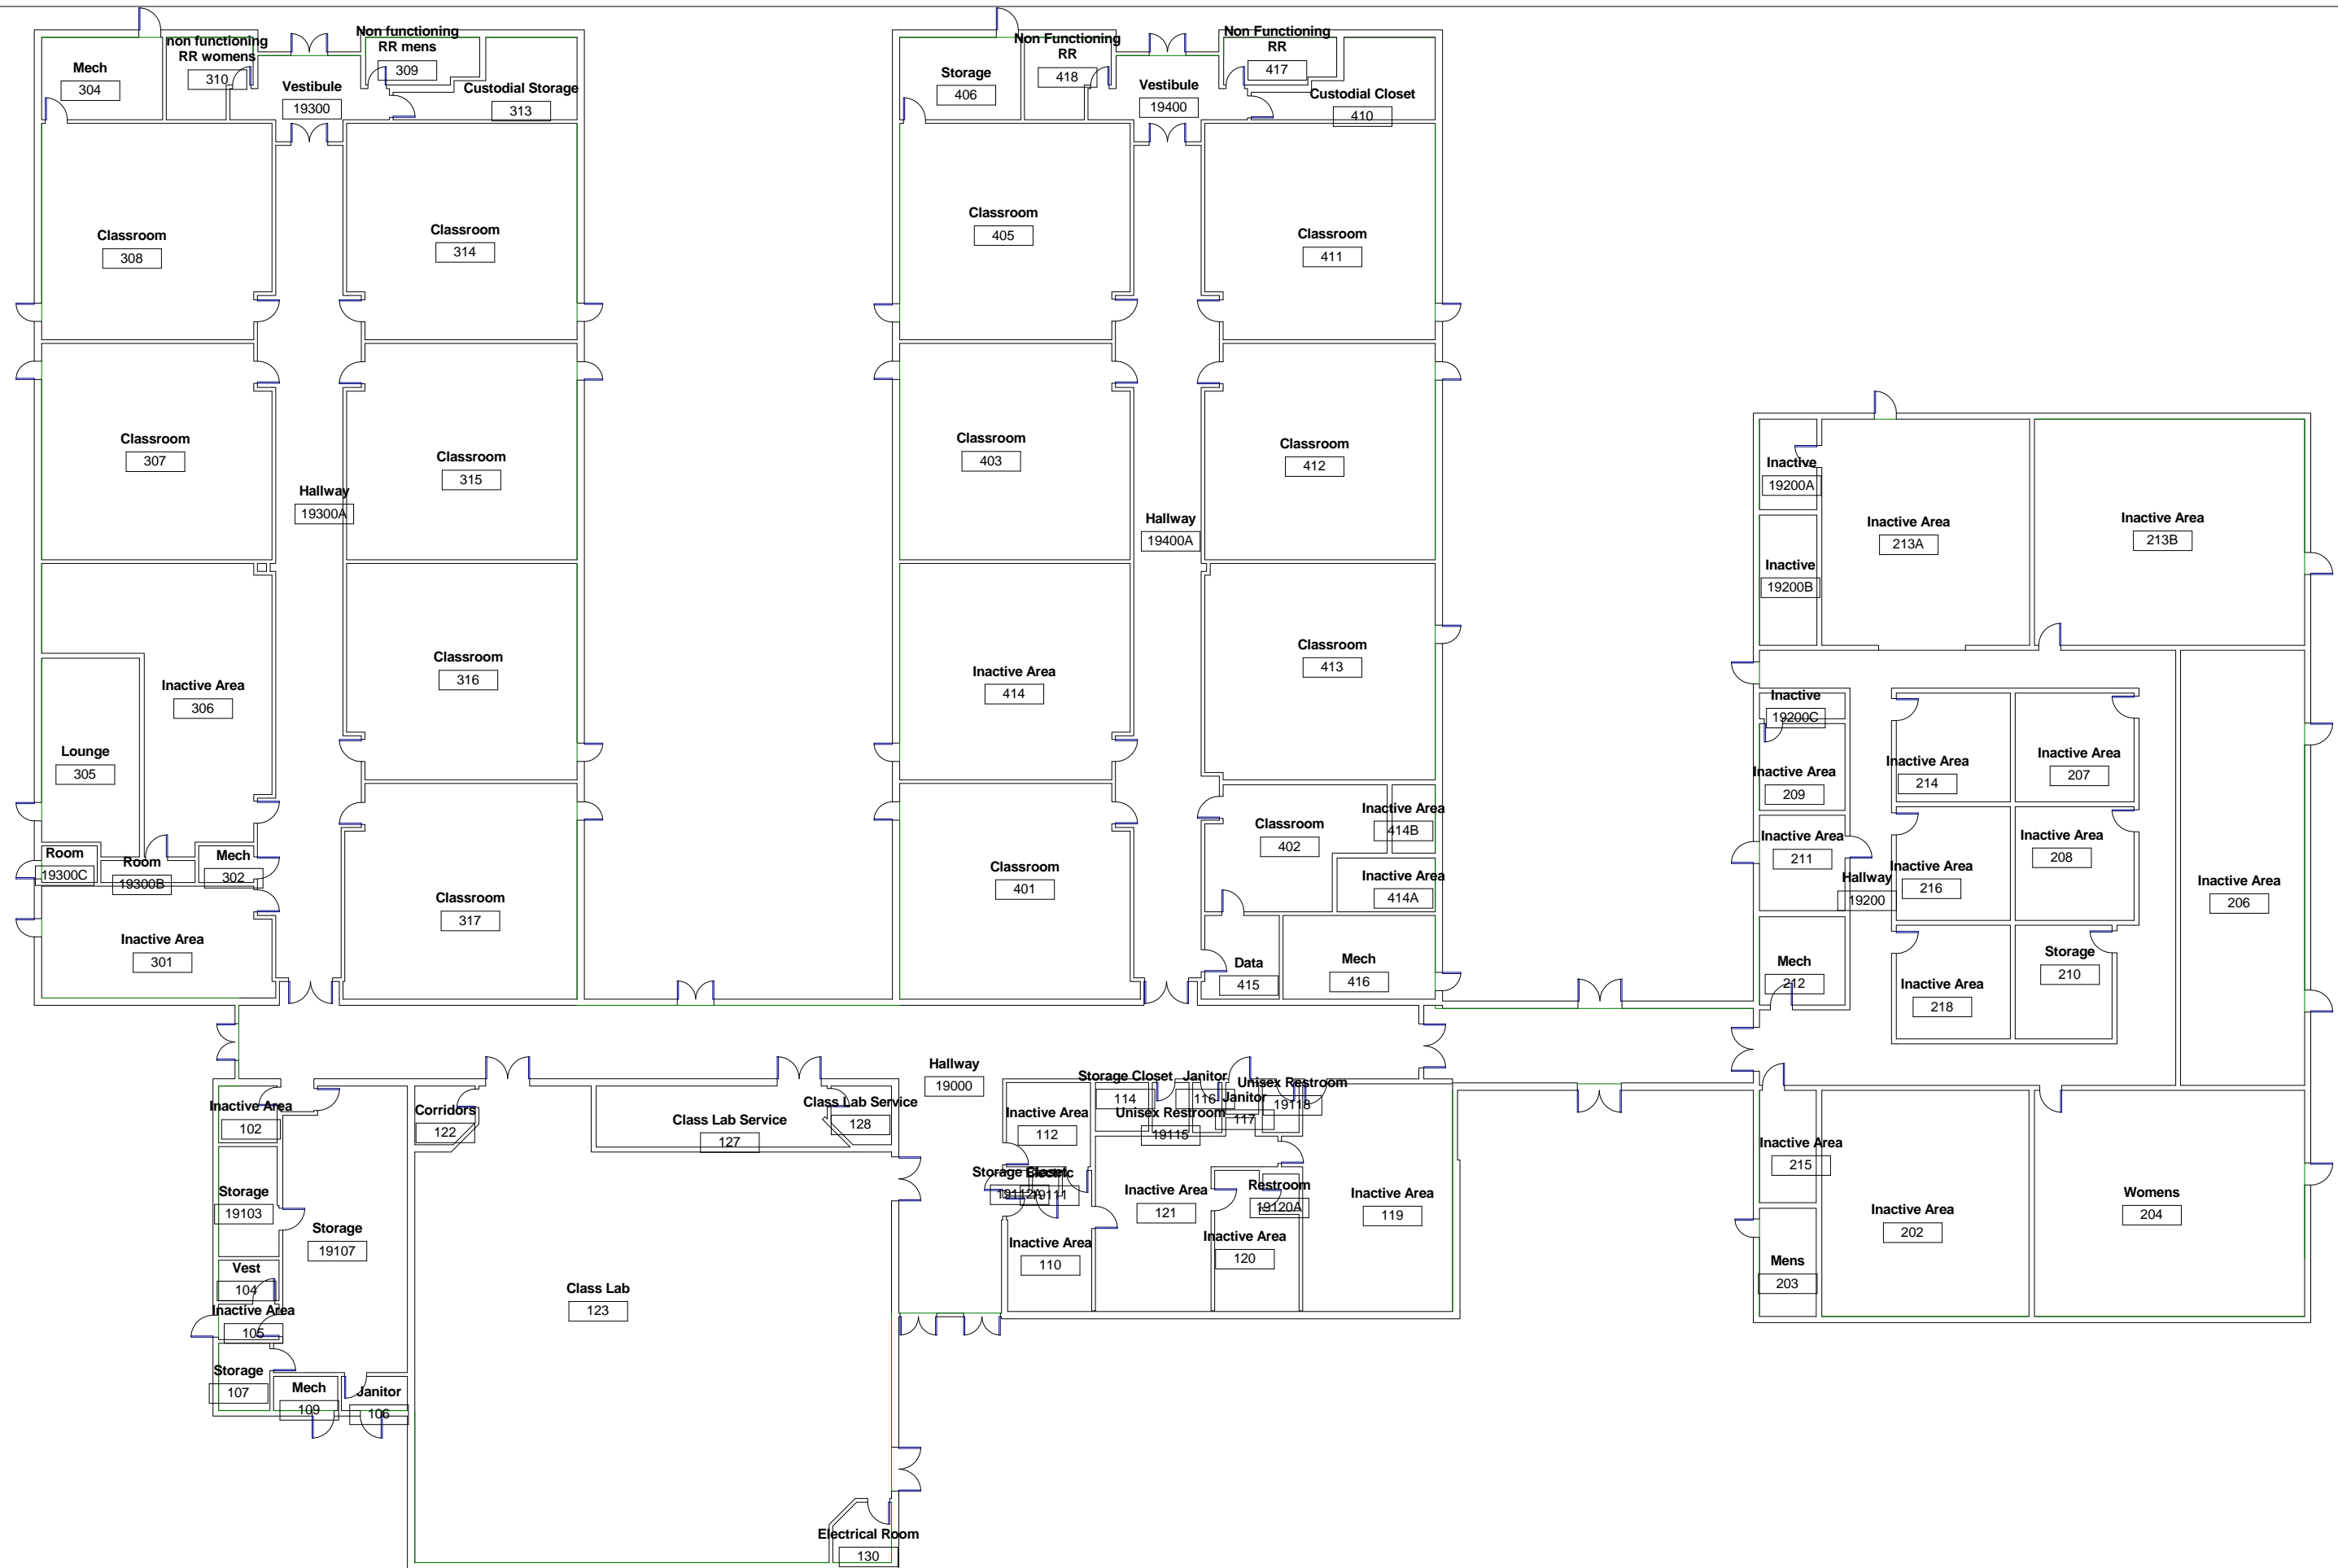

**Mezzanine
mechanical**
113

① Level 1
1/4" = 1'-0"

① Level 1
1/4" = 1'-0"