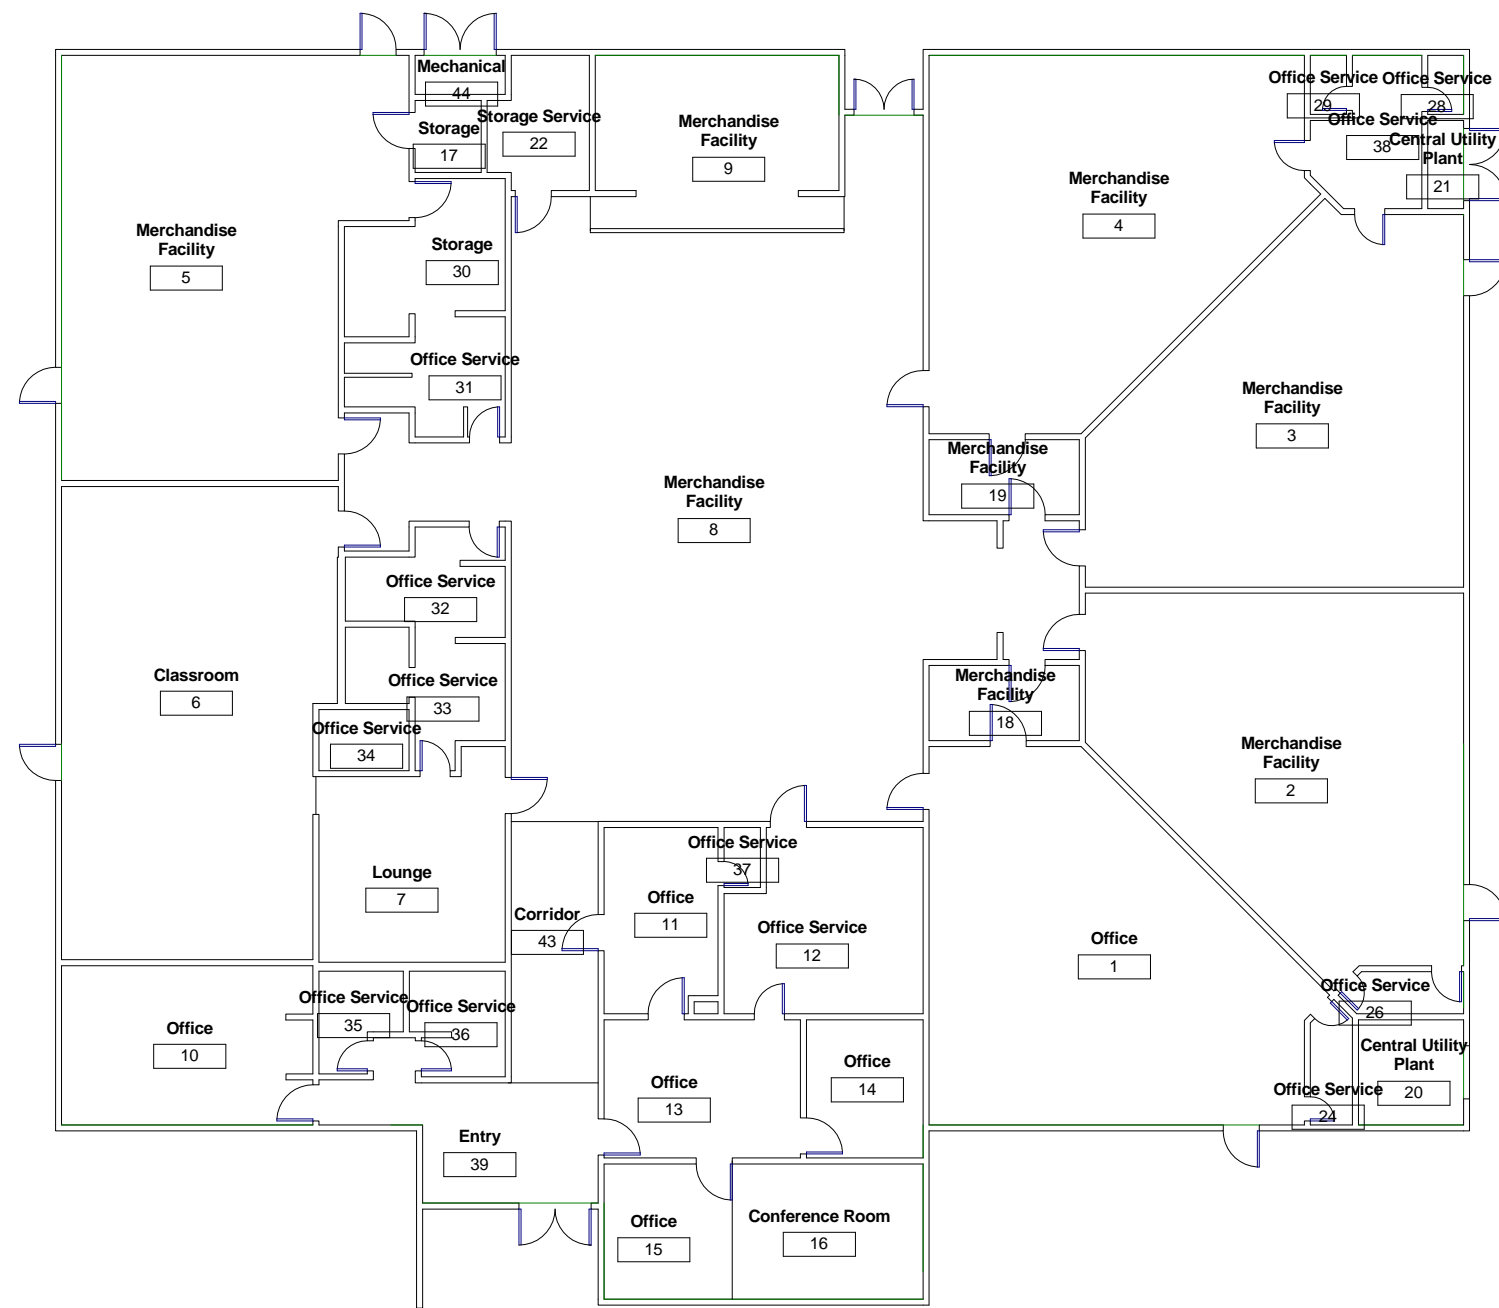

**Mezzanine
mechanical**
113

① Level 1
1/4" = 1'-0"

① Level 1
1/4" = 1'-0"