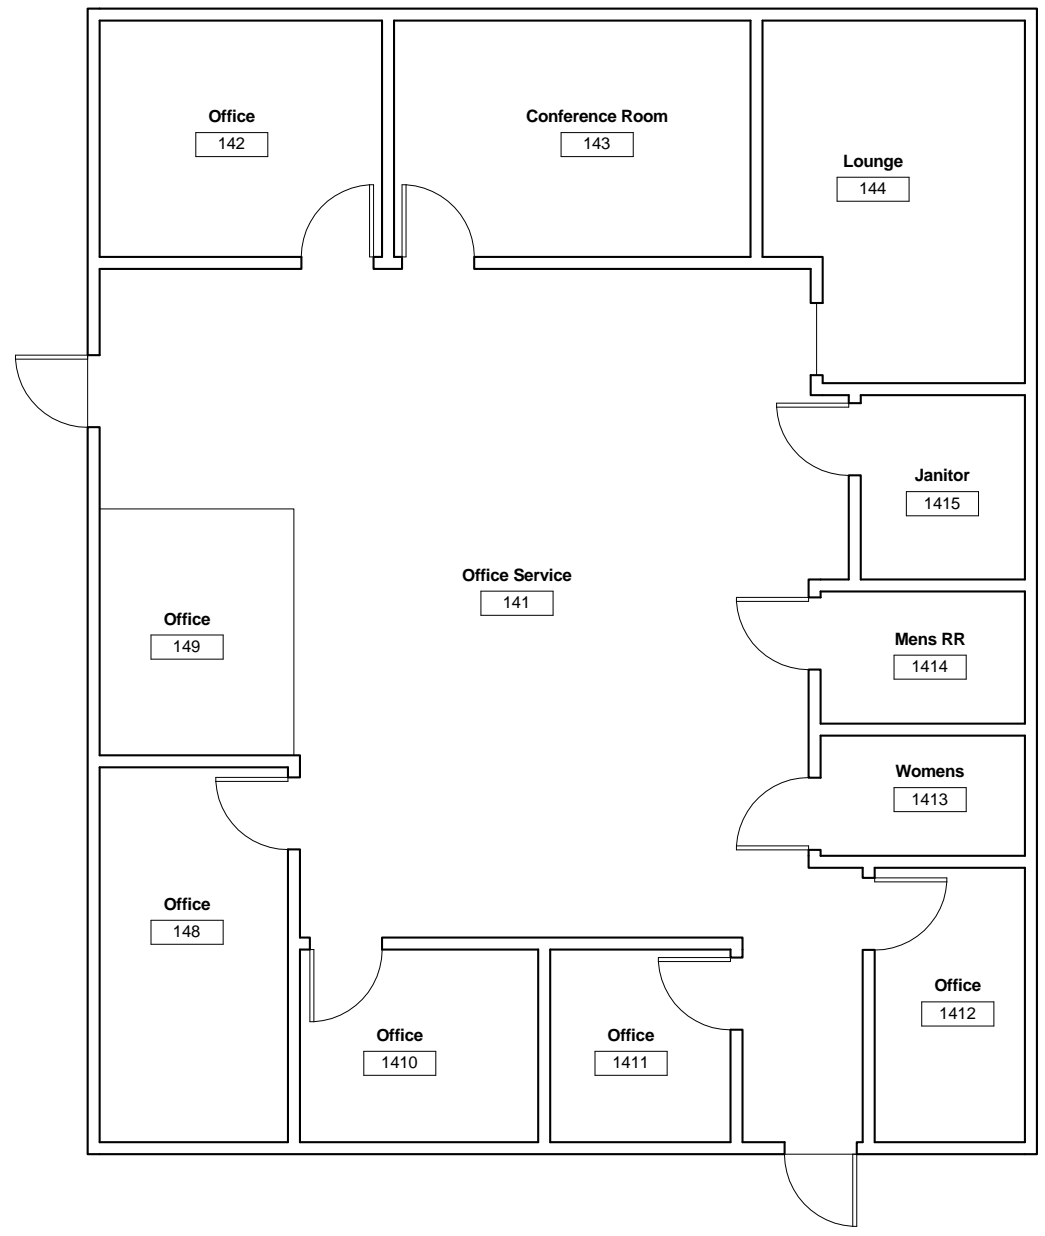

**Mezzanine
mechanical**
113

① Level 1
1/4" = 1'-0"

① Level 1
1/4" = 1'-0"