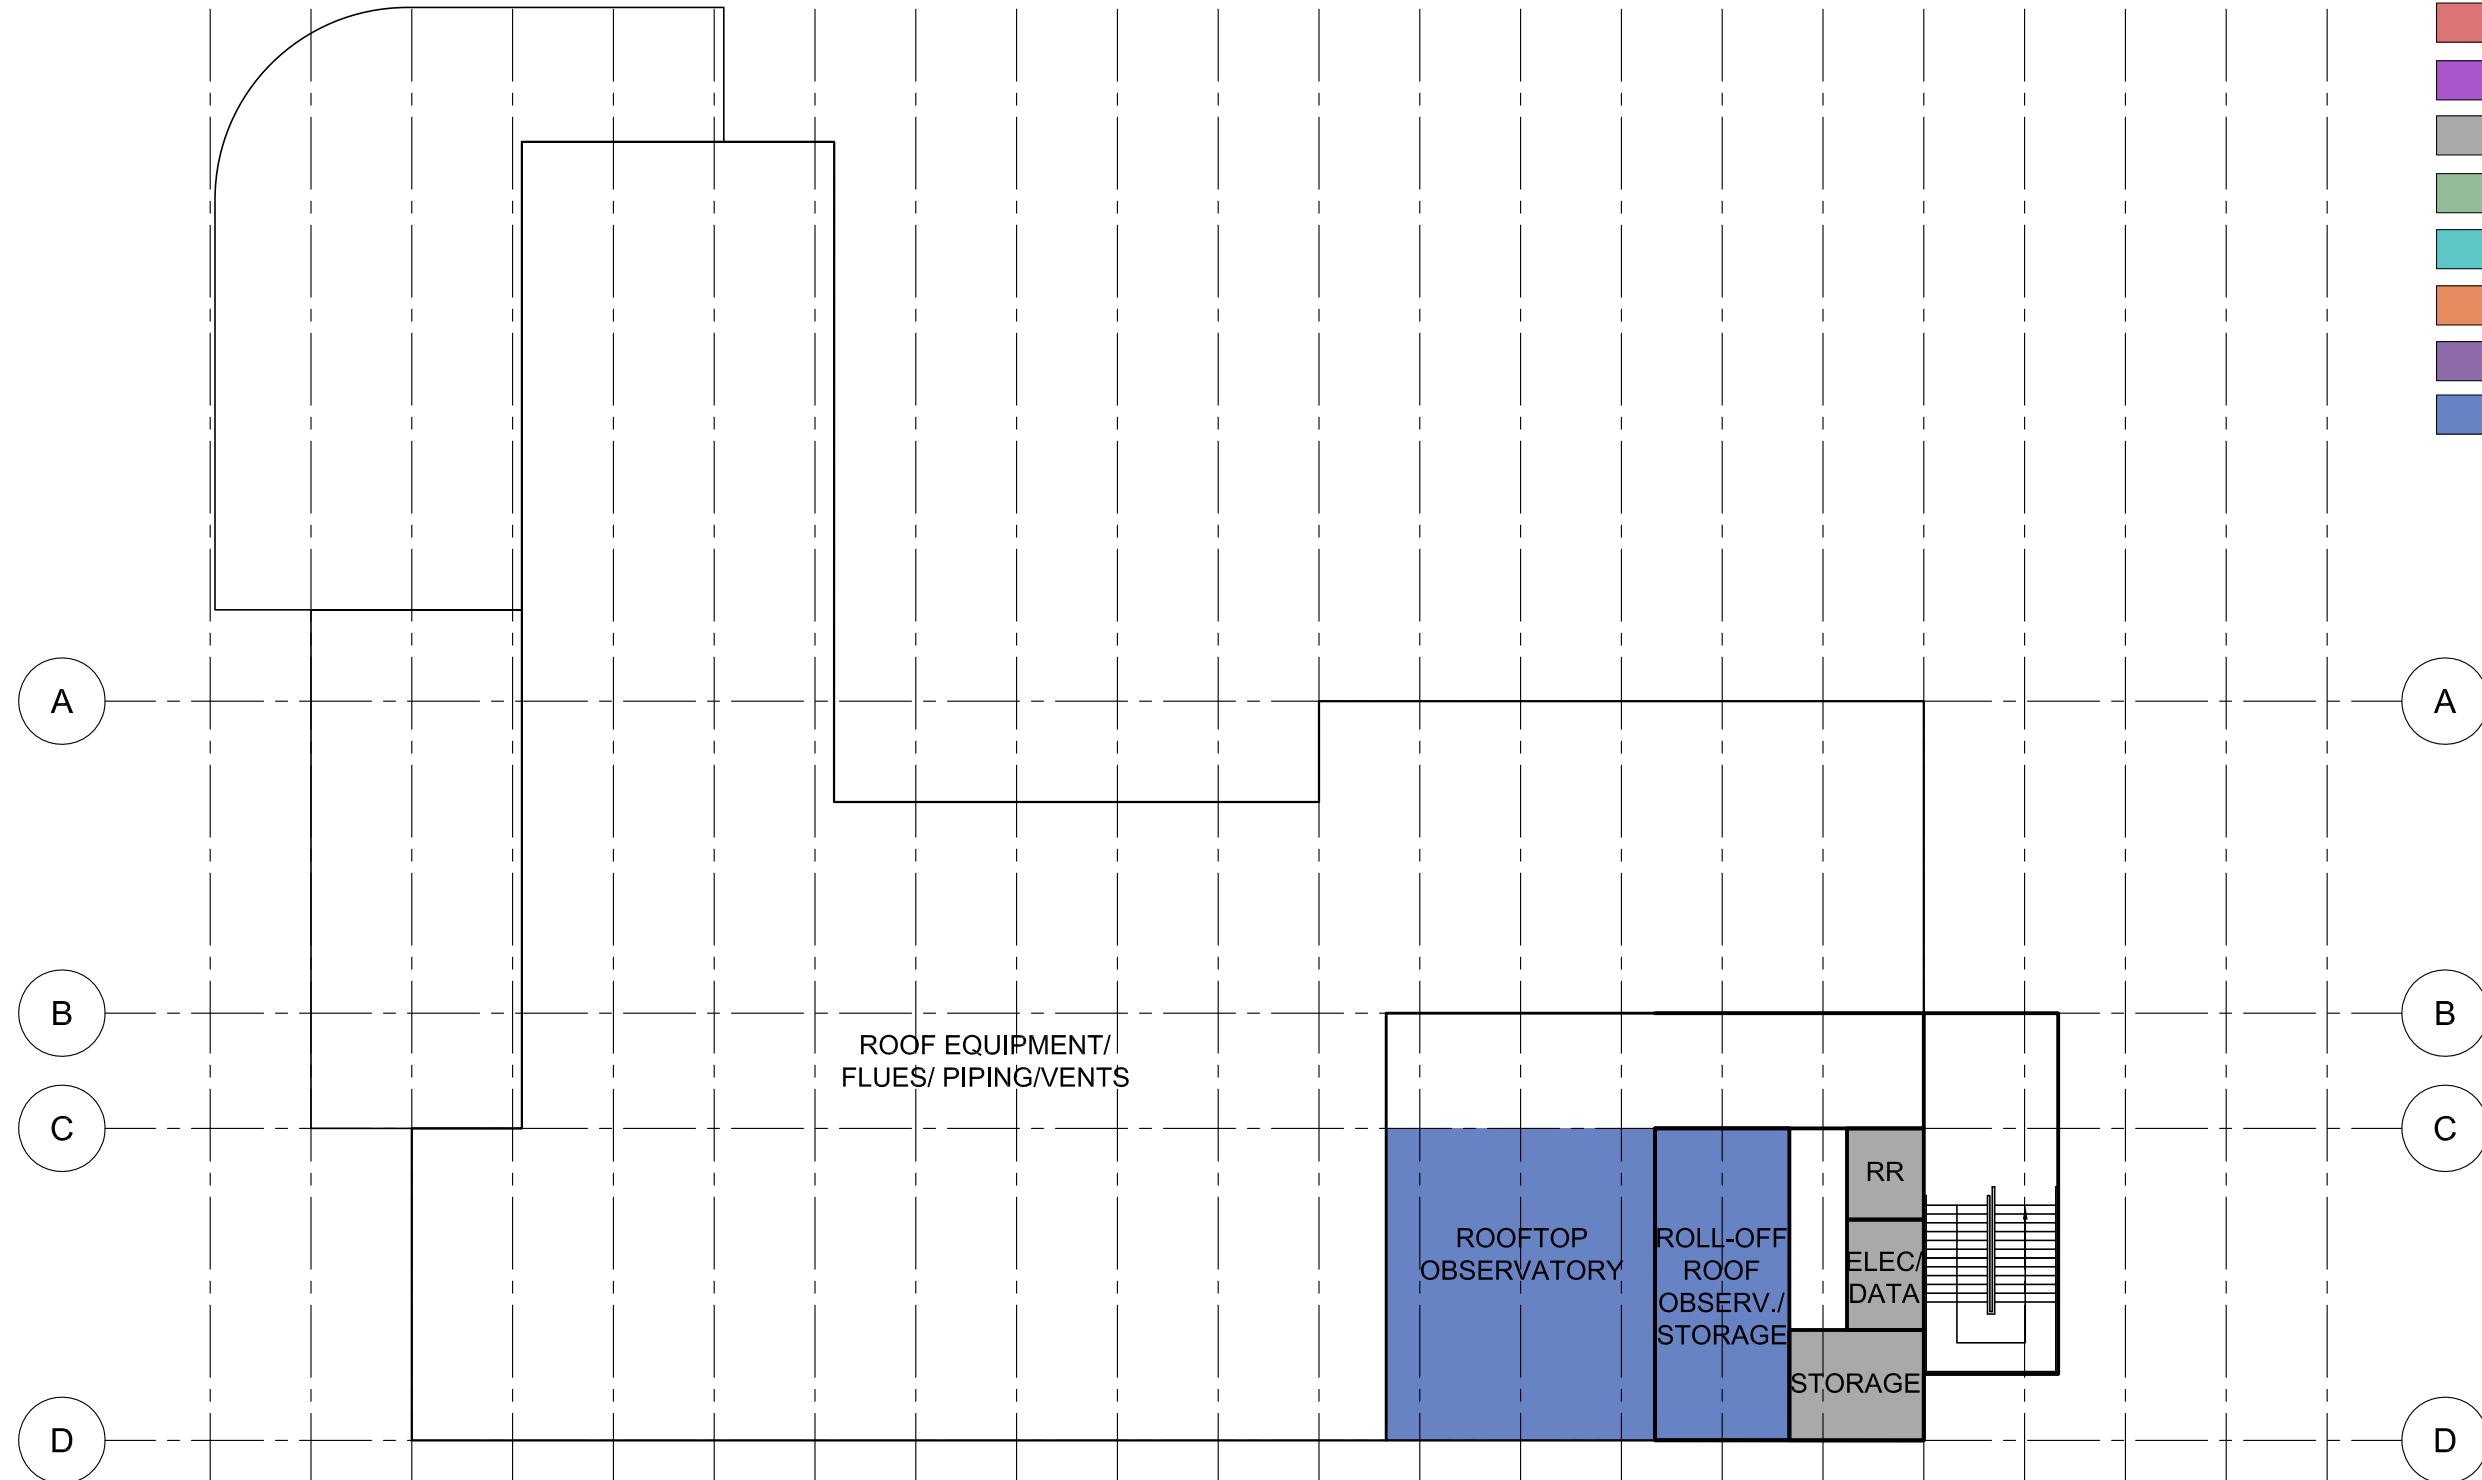

CANADA COLLEGE SCIENCE & TECHNOLOGY BUILDING

THREE STORY OPTION

SECOND FLOOR

CONCEPTUAL PLAN

SAN MATEO COMMUNITY COLLEGE DISTRICT

01.05.15

1" = 20'-0"

- SOCIAL LEARNING SPACE
- GENERAL INSTRUCTION
- GENERAL FACULTY SUPPORT
- FACILITY SUPPORT
- BIOLOGY
- COMPUTER SCIENCE
- EARTH SCIENCE
- RADIOLOGIC TECHNOLOGY
- ASTRONOMY

1 2 3 4 5 6 7 8 9 10 11 12 13 14 15 16 17 18 19 20 21 22

- SOCIAL LEARNING SPACE
- GENERAL INSTRUCTION
- GENERAL FACULTY SUPPORT
- FACILITY SUPPORT
- BIOLOGY
- COMPUTER SCIENCE
- EARTH SCIENCE
- RADIOLOGIC TECHNOLOGY
- ASTRONOMY

CANADA COLLEGE SCIENCE & TECHNOLOGY BUILDING

THREE STORY OPTION

ROOF PLAN

CONCEPTUAL PLAN

SAN MATEO COMMUNITY COLLEGE DISTRICT

01.05.15

1" = 20'-0"