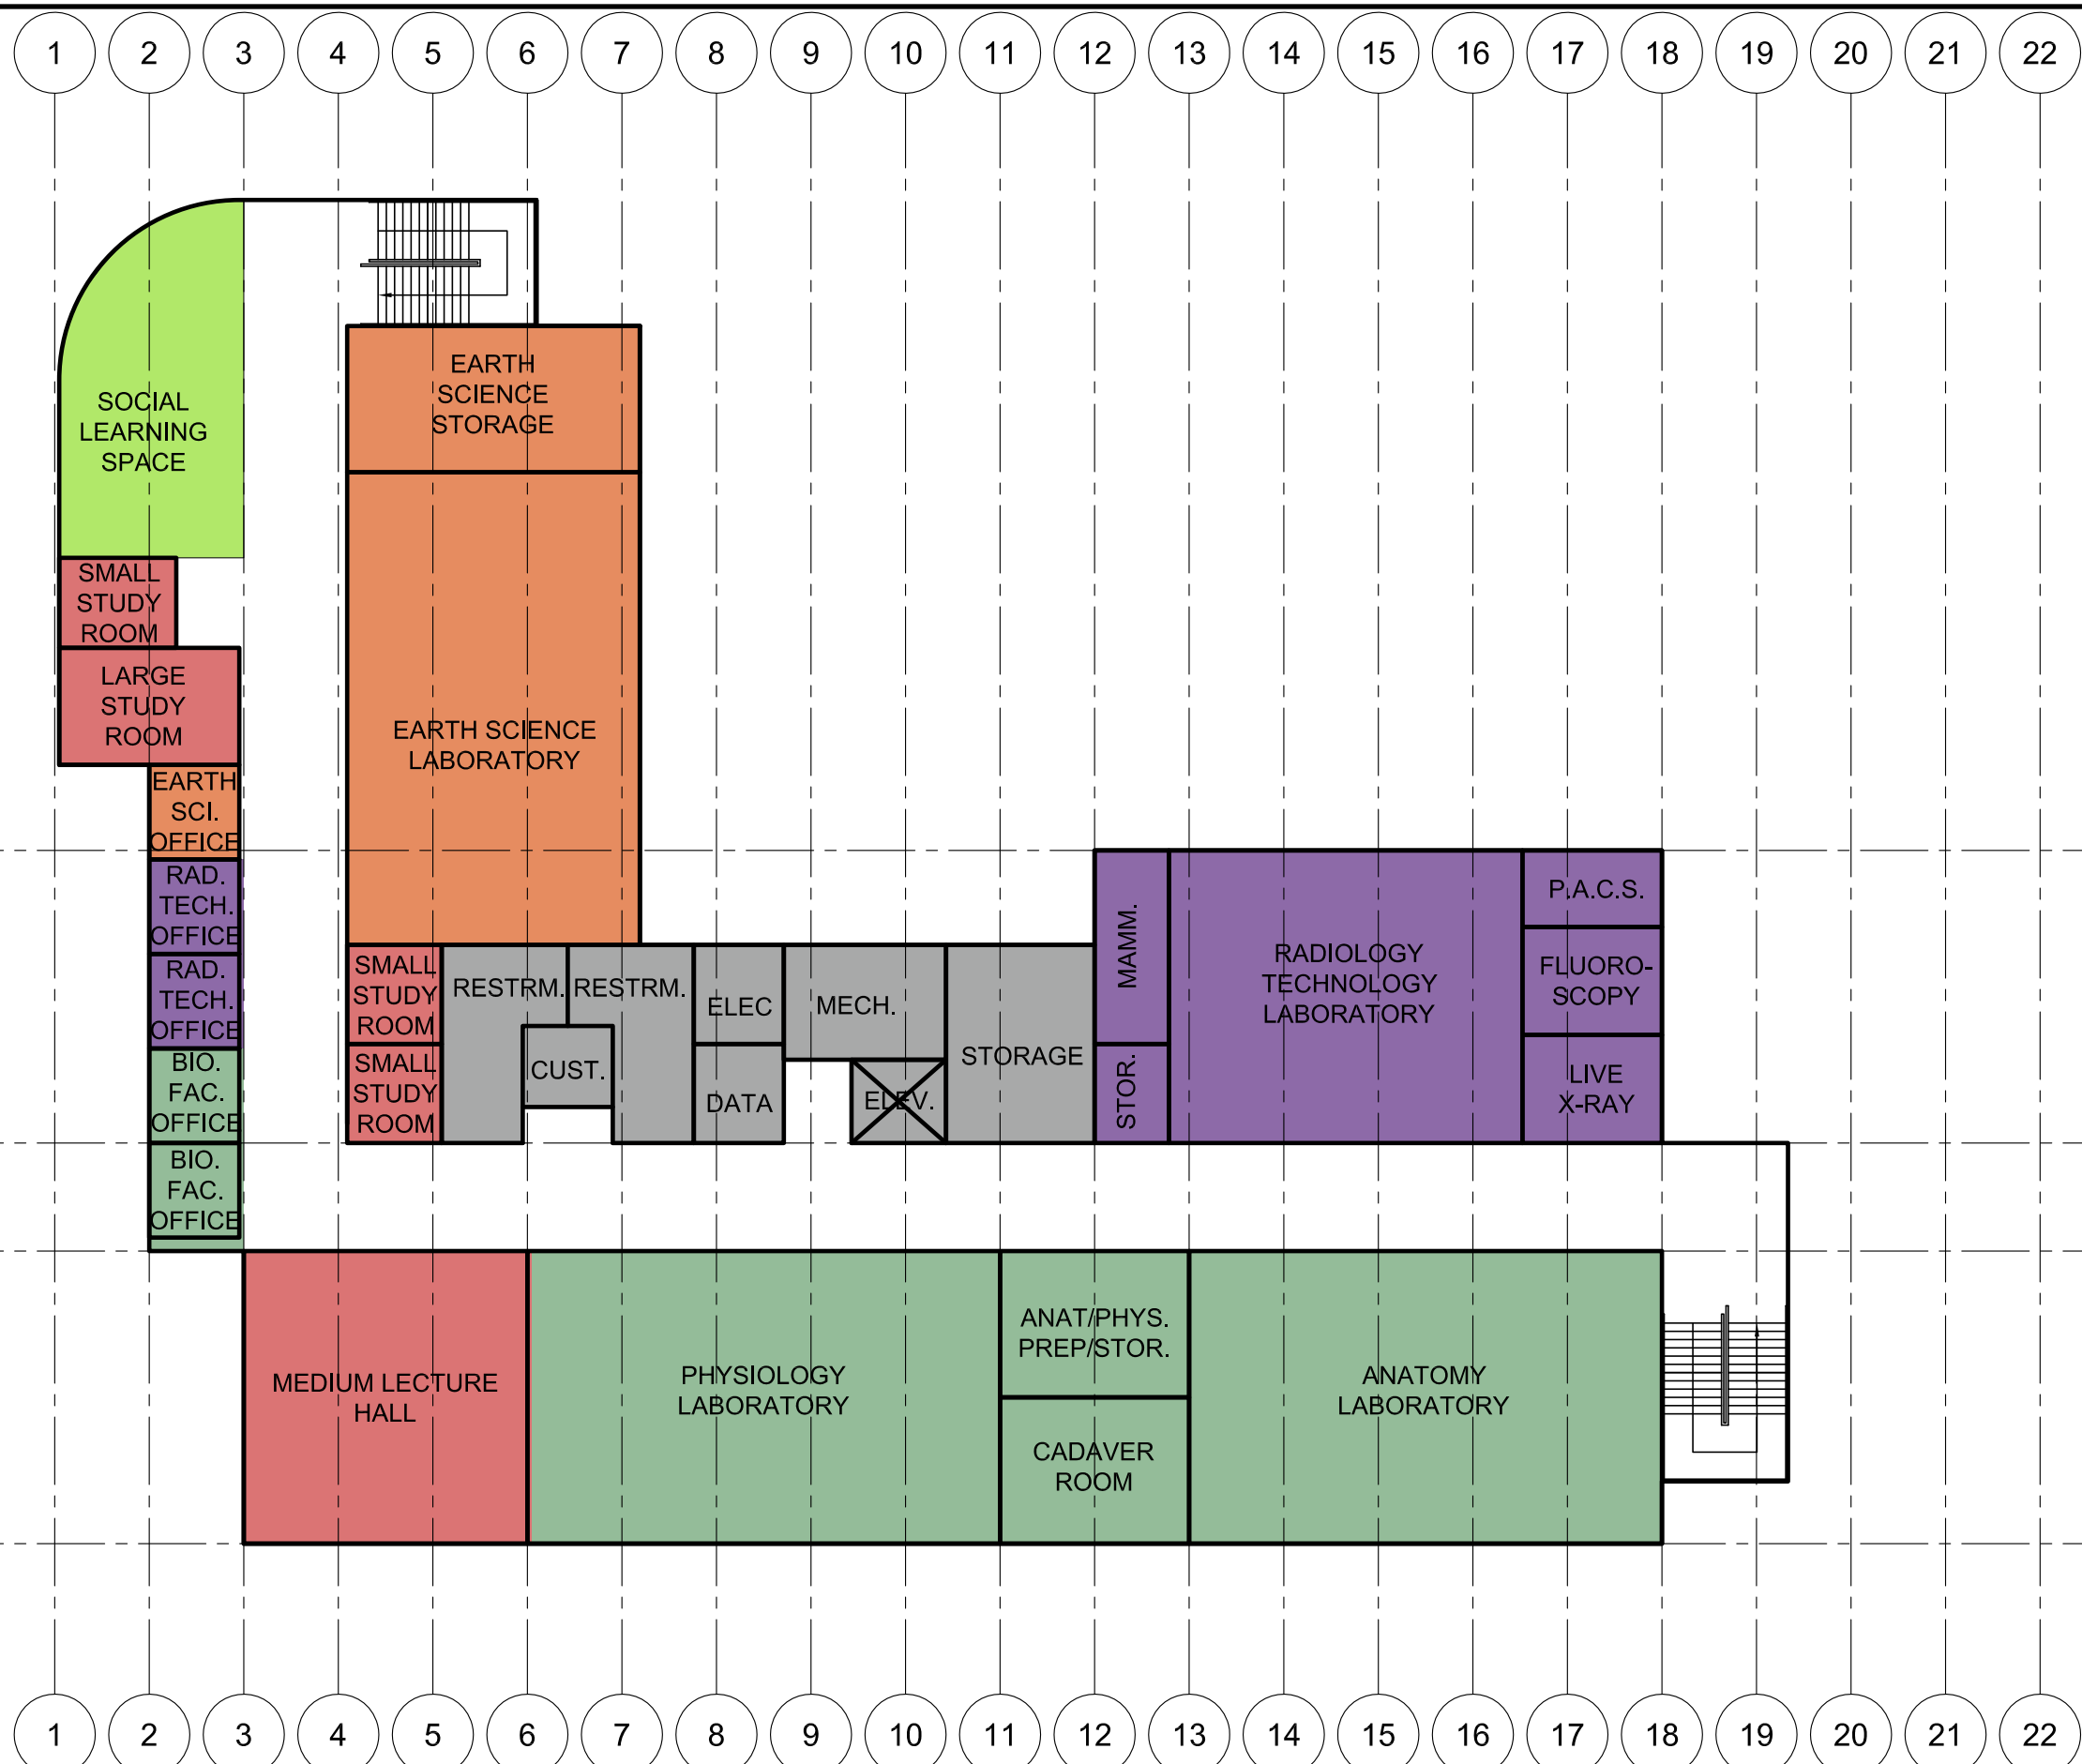

- SOCIAL LEARNING SPACE
- GENERAL INSTRUCTION
- GENERAL FACULTY SUPPORT
- FACILITY SUPPORT
- BIOLOGY
- COMPUTER SCIENCE
- EARTH SCIENCE
- RADIOLOGIC TECHNOLOGY
- ASTRONOMY

- SOCIAL LEARNING SPACE
- GENERAL INSTRUCTION
- GENERAL FACULTY SUPPORT
- FACILITY SUPPORT
- BIOLOGY
- COMPUTER SCIENCE
- EARTH SCIENCE
- RADIOLOGIC TECHNOLOGY
- ASTRONOMY

CANADA COLLEGE SCIENCE & TECHNOLOGY BUILDING

THREE STORY OPTION

SECOND FLOOR

CONCEPTUAL PLAN

SAN MATEO COMMUNITY COLLEGE DISTRICT

01.05.15

1" = 20'-0"

- SOCIAL LEARNING SPACE
- GENERAL INSTRUCTION
- GENERAL FACULTY SUPPORT
- FACILITY SUPPORT
- BIOLOGY
- COMPUTER SCIENCE
- EARTH SCIENCE
- RADIOLOGIC TECHNOLOGY
- ASTRONOMY

1 2 3 4 5 6 7 8 9 10 11 12 13 14 15 16 17 18 19 20 21 22

- SOCIAL LEARNING SPACE
- GENERAL INSTRUCTION
- GENERAL FACULTY SUPPORT
- FACILITY SUPPORT
- BIOLOGY
- COMPUTER SCIENCE
- EARTH SCIENCE
- RADIOLOGIC TECHNOLOGY
- ASTRONOMY

CANADA COLLEGE SCIENCE & TECHNOLOGY BUILDING

THREE STORY OPTION

ROOF PLAN

CONCEPTUAL PLAN

SAN MATEO COMMUNITY COLLEGE DISTRICT

01.05.15

1" = 20'-0"