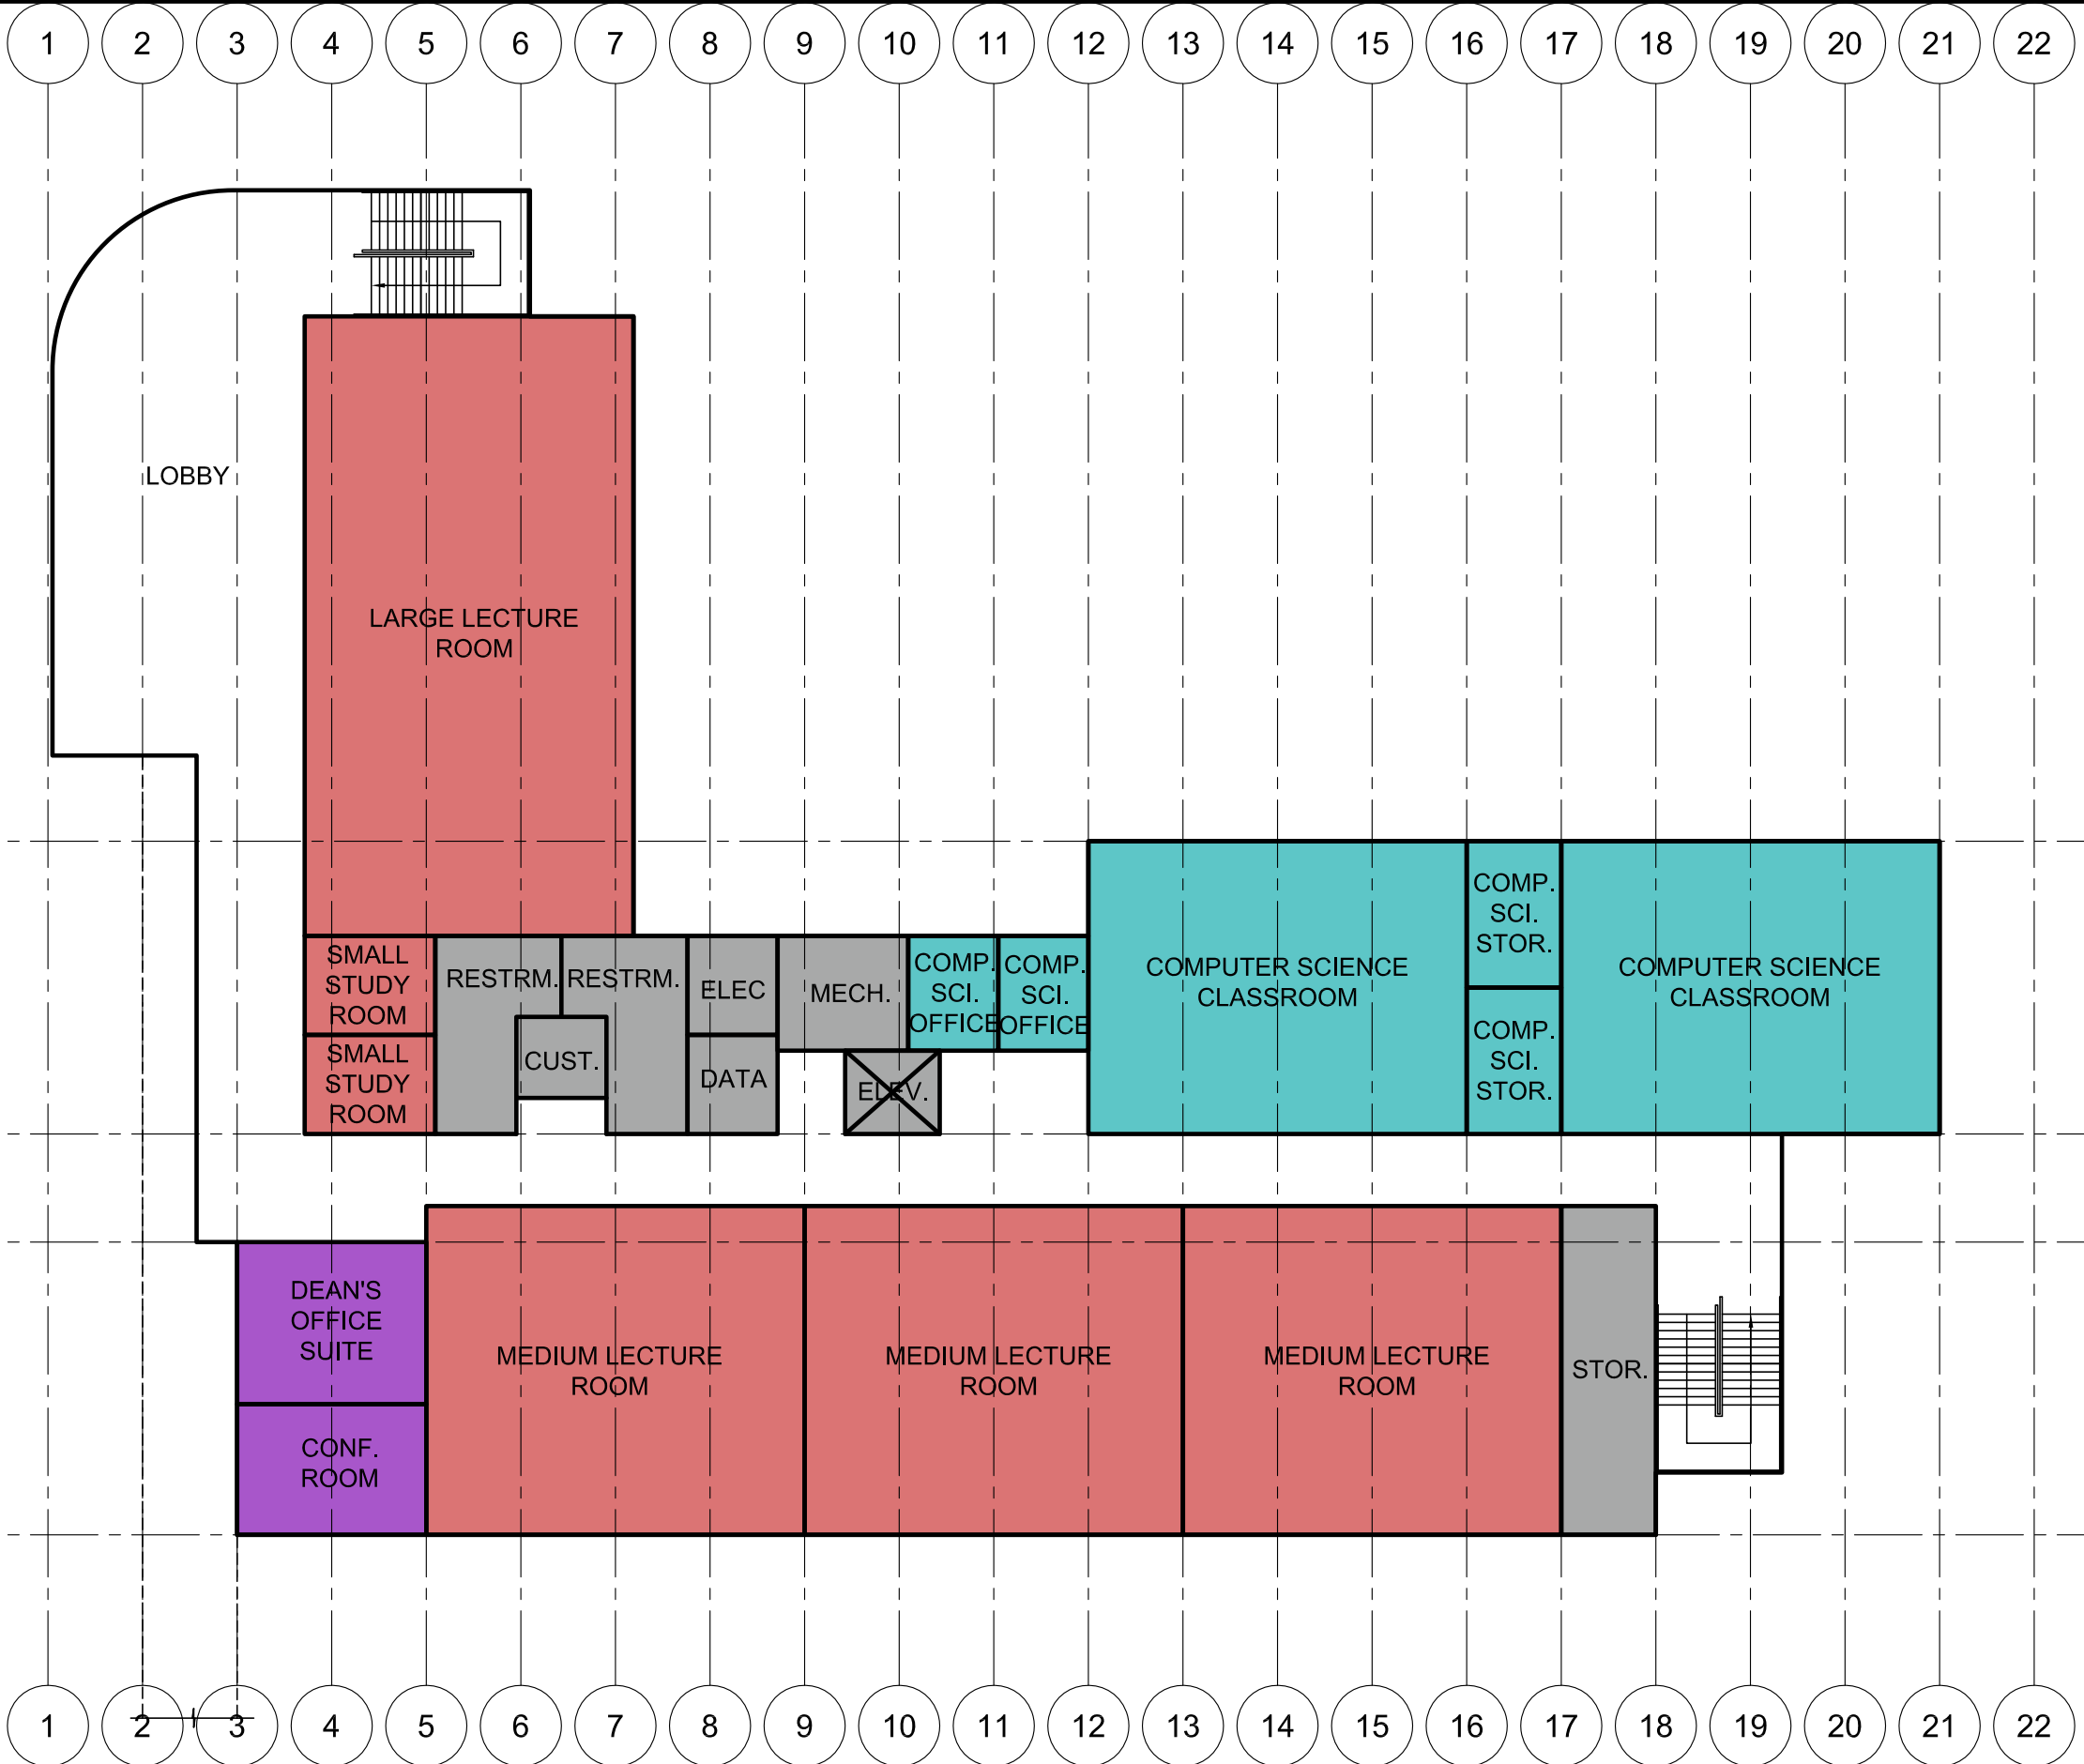

CANADA COLLEGE SCIENCE AND TECHNOLOGY BUILDING
SAN MATEO COMMUNITY COLLEGE DISTRICT

OPTION 1
01.13.15

CANADA COLLEGE SCIENCE AND TECHNOLOGY BUILDING
SAN MATEO COMMUNITY COLLEGE DISTRICT

OPTION 2
01.13.15

- SOCIAL LEARNING SPACE
- GENERAL INSTRUCTION
- GENERAL FACULTY SUPPORT
- FACILITY SUPPORT
- BIOLOGY
- COMPUTER SCIENCE
- EARTH SCIENCE
- RADIOLOGIC TECHNOLOGY
- ASTRONOMY

- SOCIAL LEARNING SPACE
- GENERAL INSTRUCTION
- GENERAL FACULTY SUPPORT
- FACILITY SUPPORT
- BIOLOGY
- COMPUTER SCIENCE
- EARTH SCIENCE
- RADIOLOGIC TECHNOLOGY
- ASTRONOMY

CANADA COLLEGE SCIENCE & TECHNOLOGY BUILDING

THREE STORY OPTION

SECOND FLOOR

CONCEPTUAL PLAN

SAN MATEO COMMUNITY COLLEGE DISTRICT

01.05.15

1" = 20'-0"

- SOCIAL LEARNING SPACE
- GENERAL INSTRUCTION
- GENERAL FACULTY SUPPORT
- FACILITY SUPPORT
- BIOLOGY
- COMPUTER SCIENCE
- EARTH SCIENCE
- RADIOLOGIC TECHNOLOGY
- ASTRONOMY

1 2 3 4 5 6 7 8 9 10 11 12 13 14 15 16 17 18 19 20 21 22

- SOCIAL LEARNING SPACE
- GENERAL INSTRUCTION
- GENERAL FACULTY SUPPORT
- FACILITY SUPPORT
- BIOLOGY
- COMPUTER SCIENCE
- EARTH SCIENCE
- RADIOLOGIC TECHNOLOGY
- ASTRONOMY