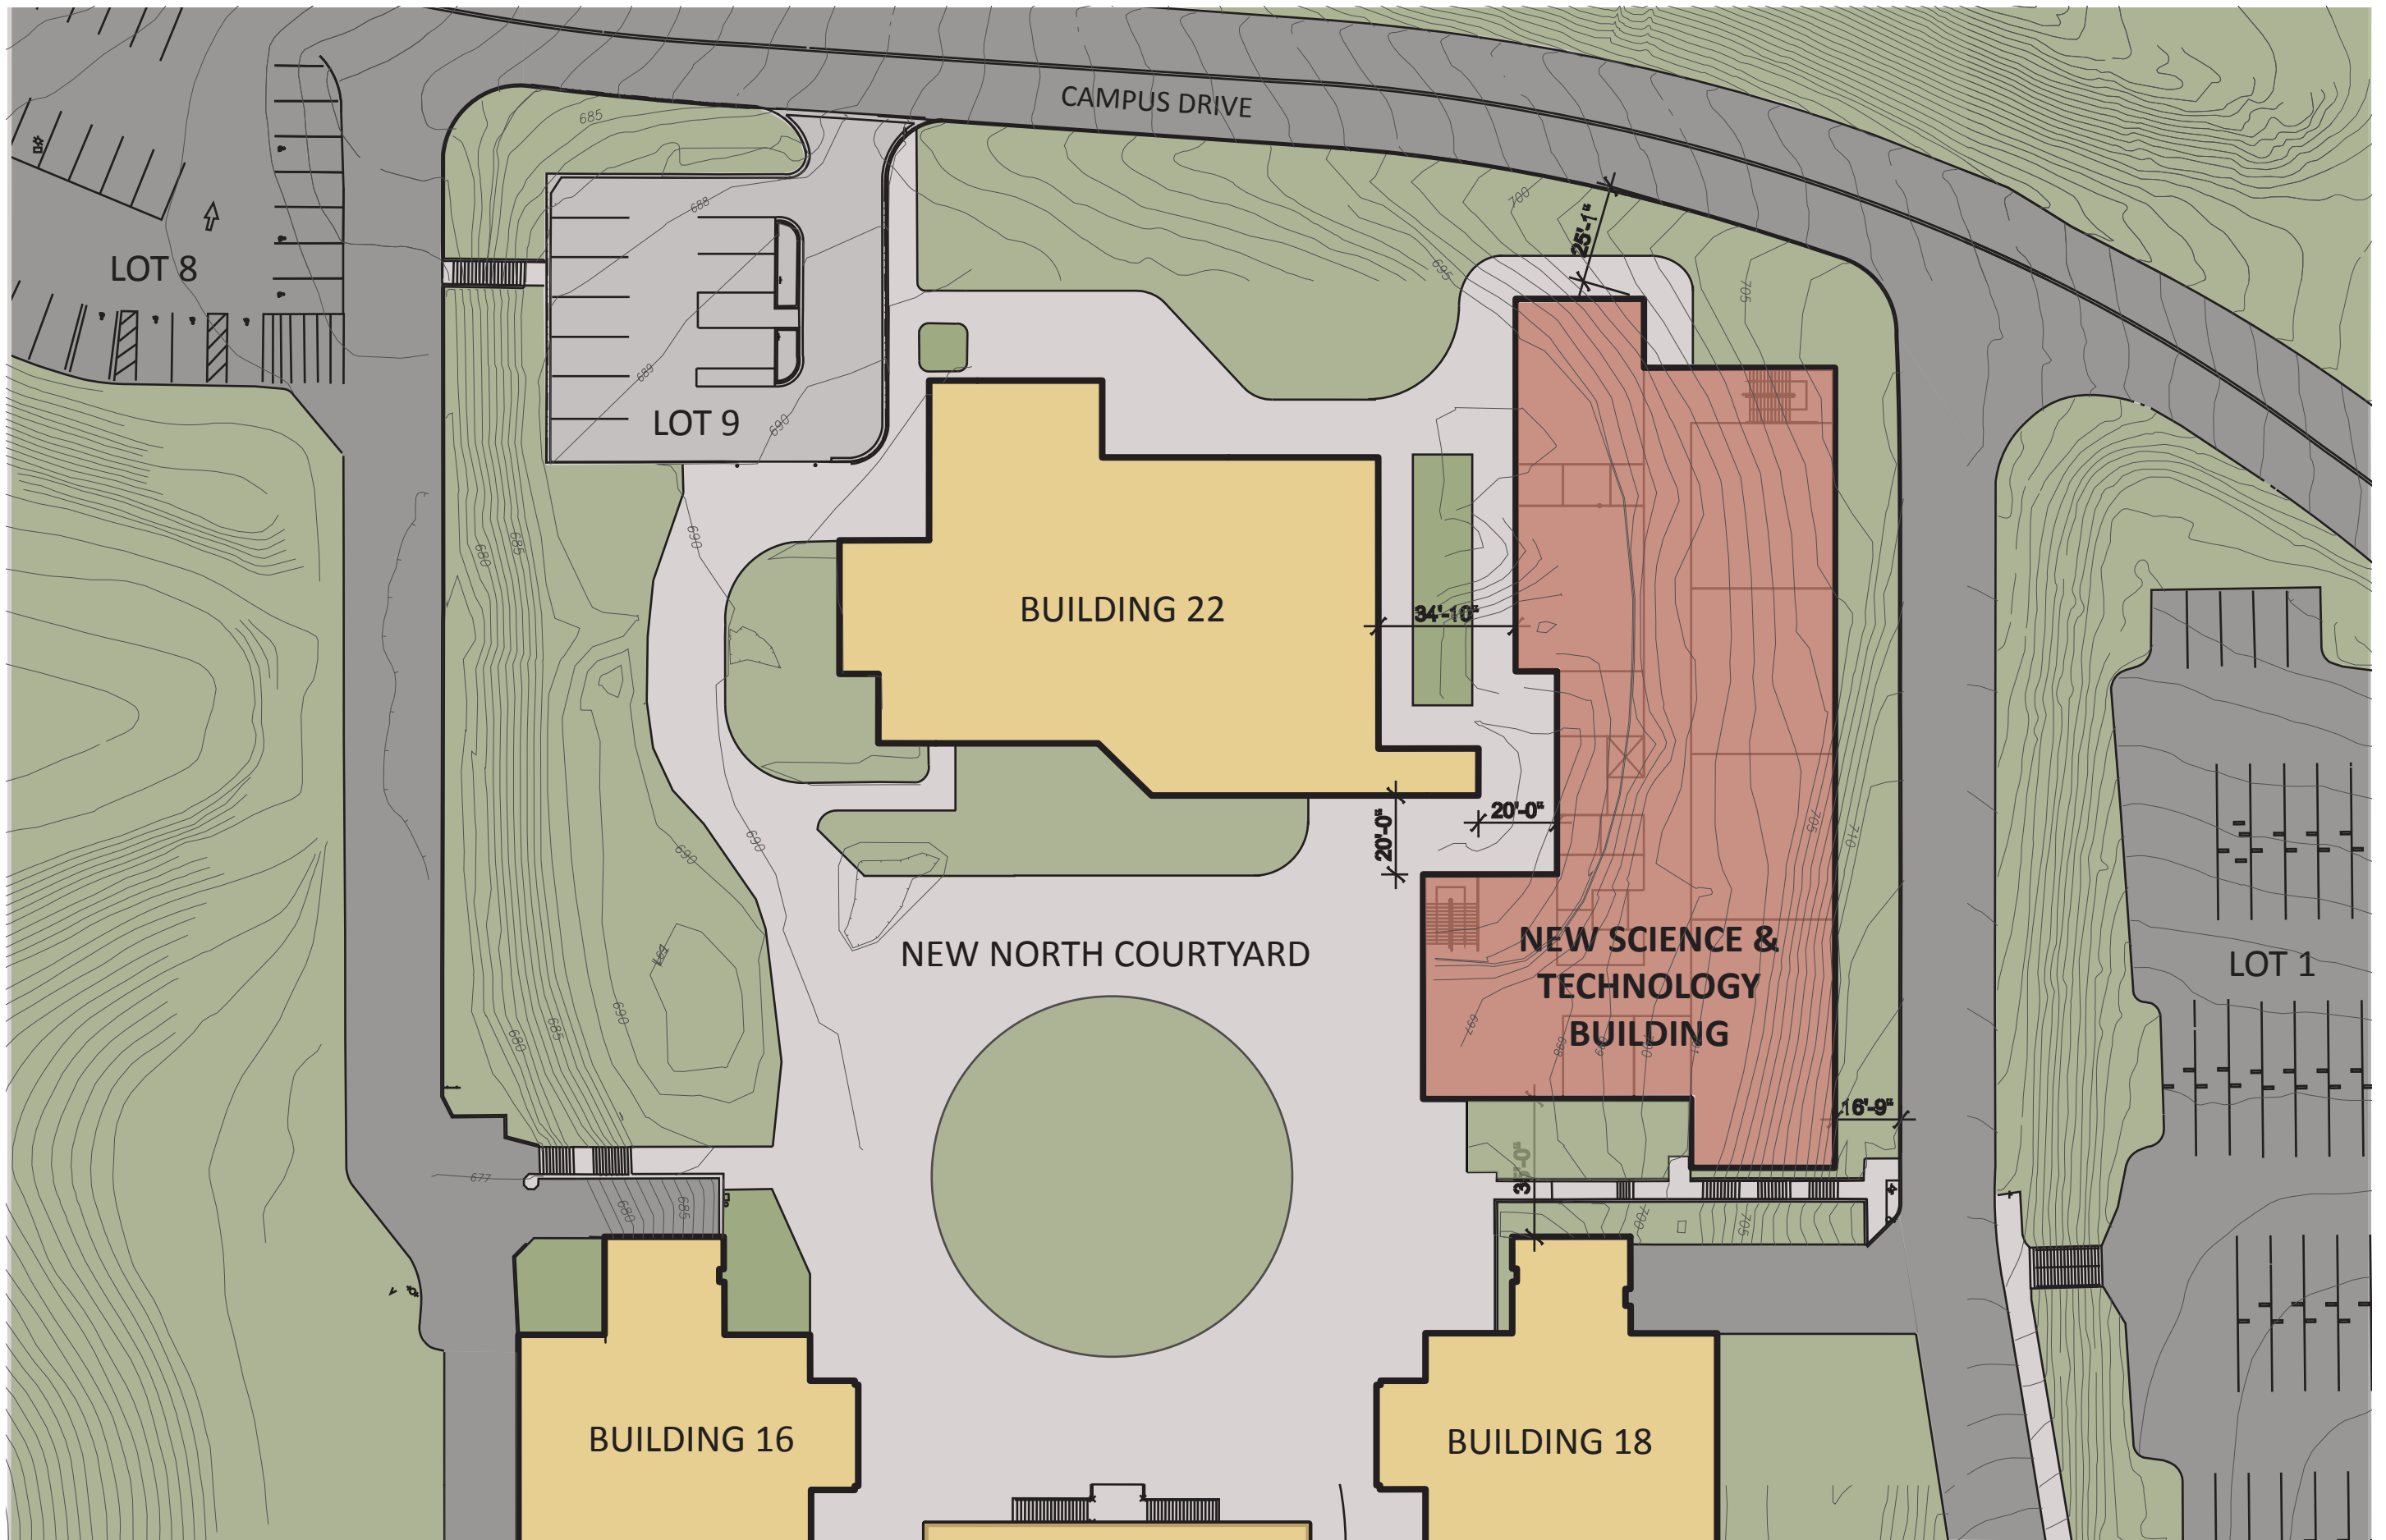

- SOCIAL LEARNING SPACE
- GENERAL INSTRUCTION
- GENERAL FACULTY SUPPORT
- FACILITY SUPPORT
- BIOLOGY
- COMPUTER SCIENCE
- EARTH SCIENCE
- RADIOLOGIC TECHNOLOGY
- ASTRONOMY

- SOCIAL LEARNING SPACE
- GENERAL INSTRUCTION
- GENERAL FACULTY SUPPORT
- FACILITY SUPPORT
- BIOLOGY
- COMPUTER SCIENCE
- EARTH SCIENCE
- RADIOLOGIC TECHNOLOGY
- ASTRONOMY

CANADA COLLEGE SCIENCE & TECHNOLOGY BUILDING

THREE STORY OPTION

SECOND FLOOR

CONCEPTUAL PLAN

SAN MATEO COMMUNITY COLLEGE DISTRICT

01.05.15

1" = 20'-0"

- SOCIAL LEARNING SPACE
- GENERAL INSTRUCTION
- GENERAL FACULTY SUPPORT
- FACILITY SUPPORT
- BIOLOGY
- COMPUTER SCIENCE
- EARTH SCIENCE
- RADIOLOGIC TECHNOLOGY
- ASTRONOMY