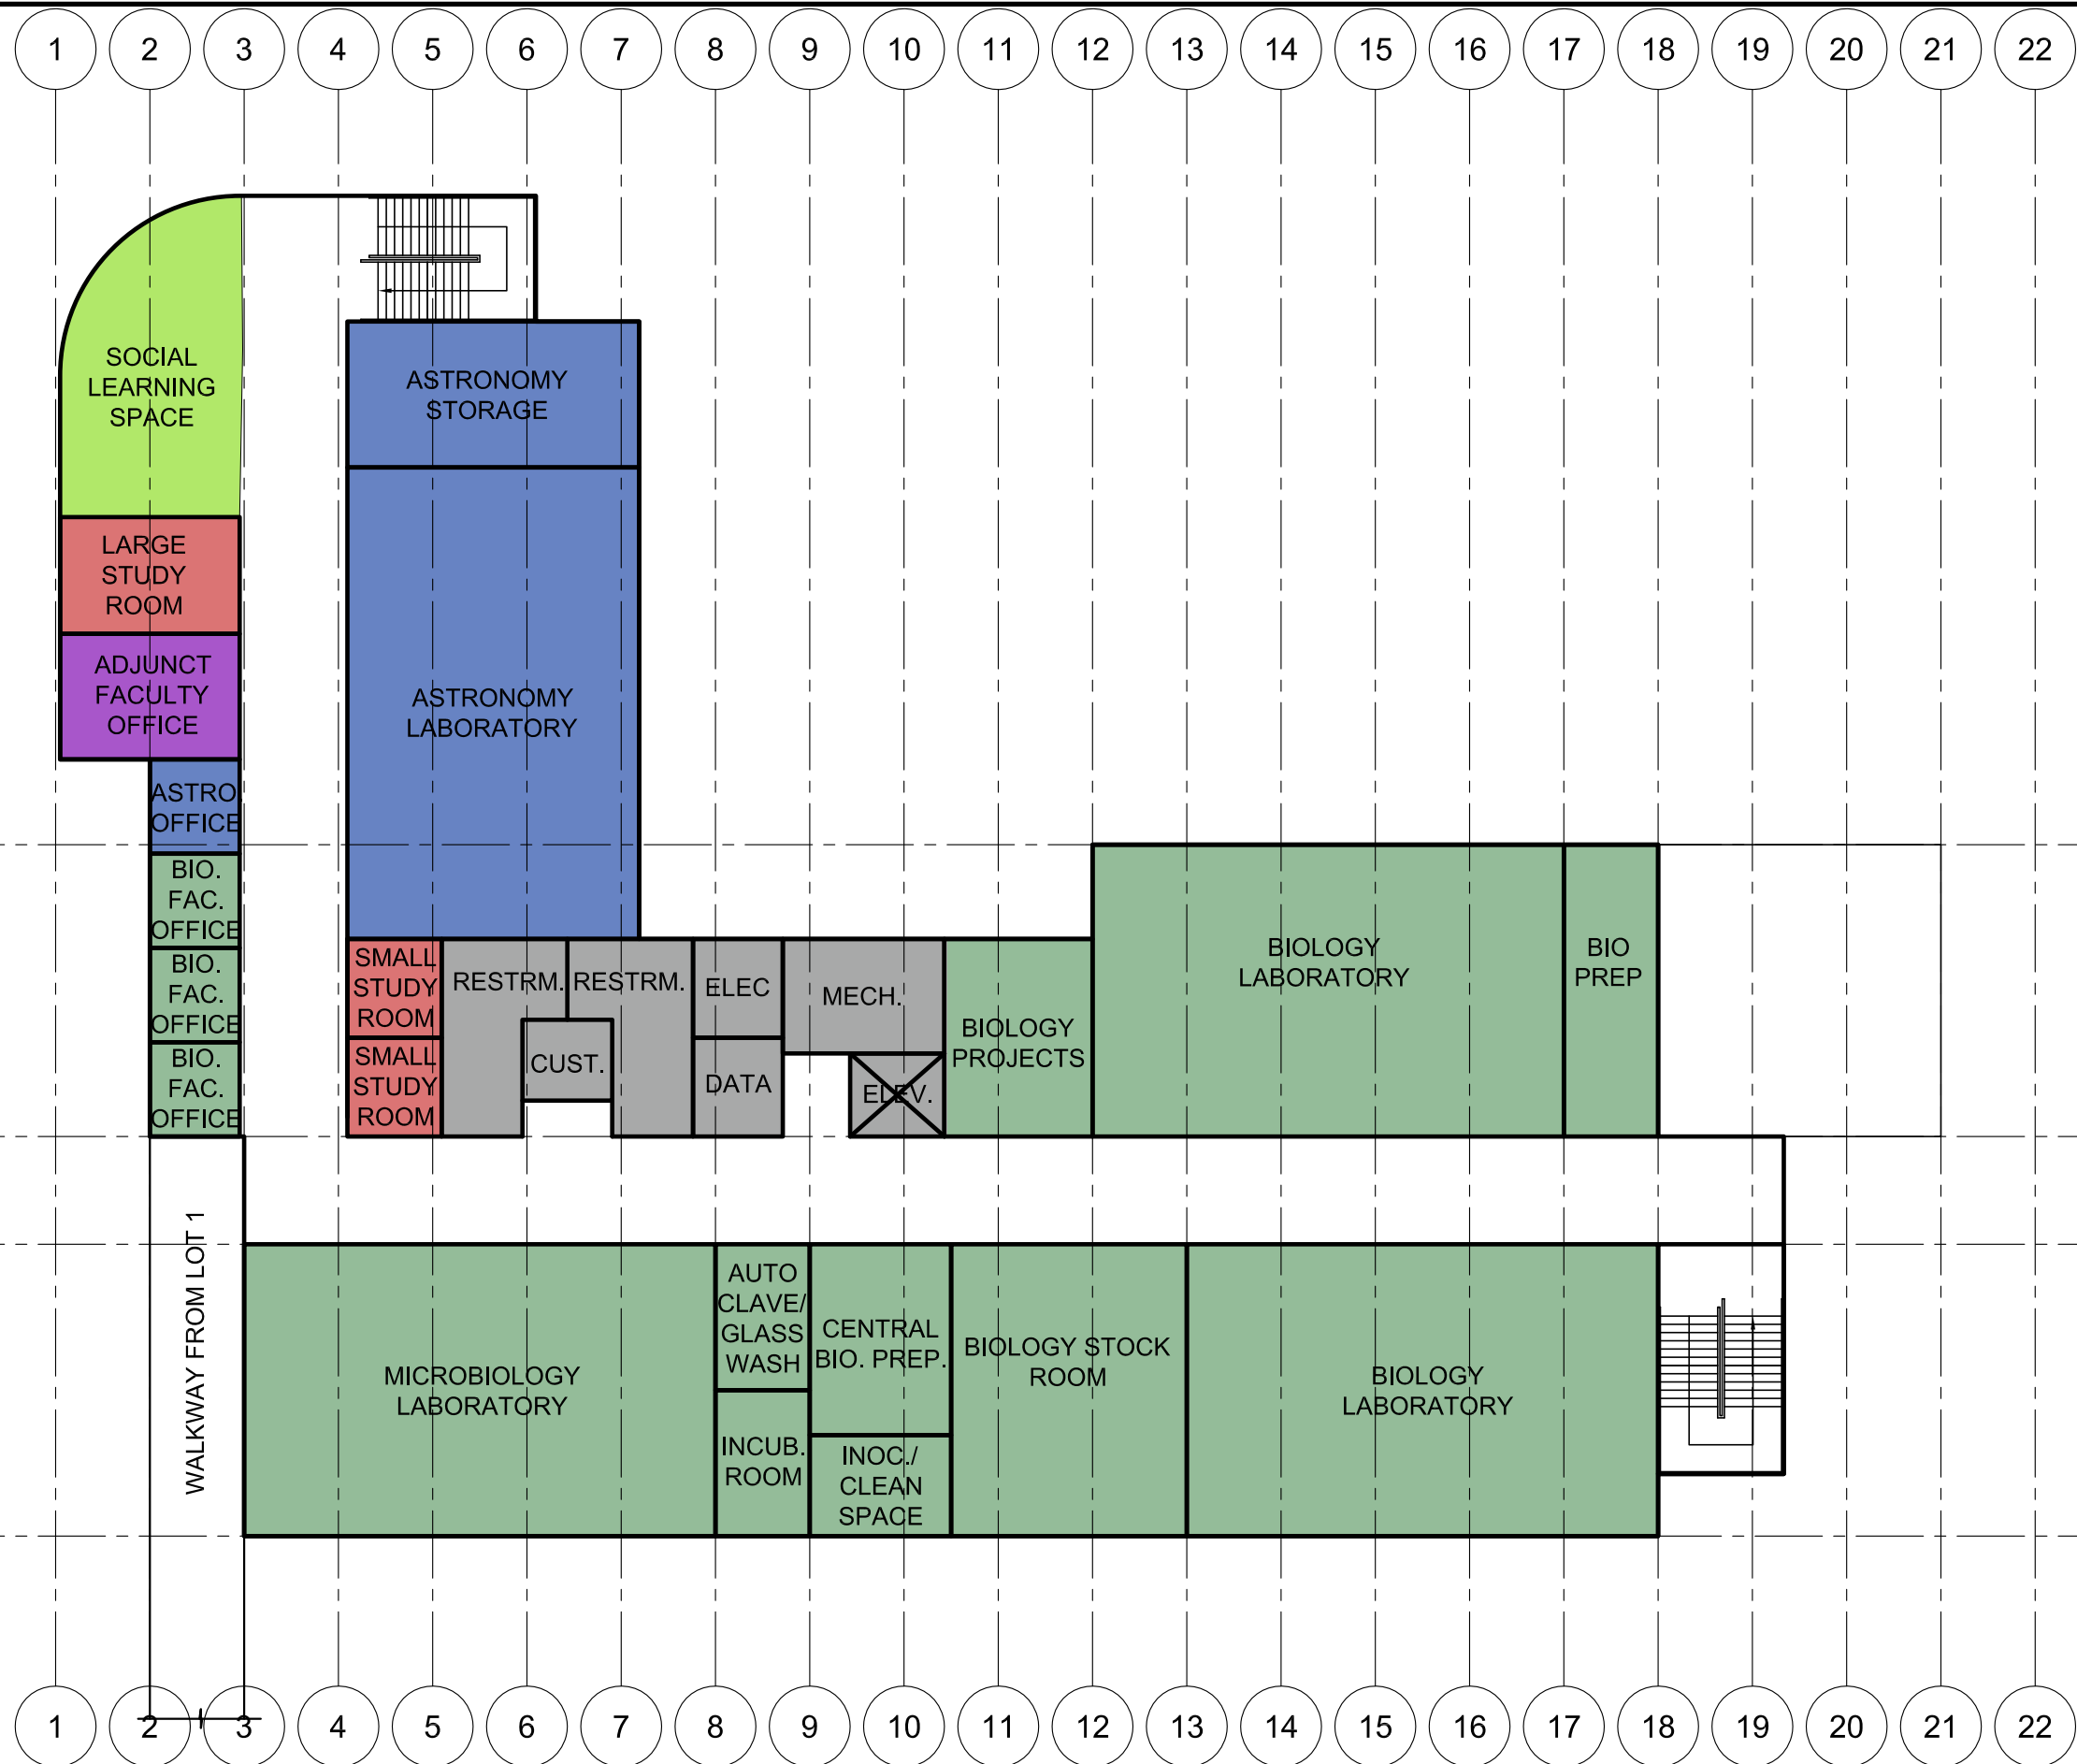

CANADA COLLEGE SCIENCE AND TECHNOLOGY BUILDING
SAN MATEO COMMUNITY COLLEGE DISTRICT

OPTION 1
01.13.15

CANADA COLLEGE SCIENCE AND TECHNOLOGY BUILDING
SAN MATEO COMMUNITY COLLEGE DISTRICT

OPTION 2
01.13.15

- SOCIAL LEARNING SPACE
- GENERAL INSTRUCTION
- GENERAL FACULTY SUPPORT
- FACILITY SUPPORT
- BIOLOGY
- COMPUTER SCIENCE
- EARTH SCIENCE
- RADIOLOGIC TECHNOLOGY
- ASTRONOMY

- SOCIAL LEARNING SPACE
- GENERAL INSTRUCTION
- GENERAL FACULTY SUPPORT
- FACILITY SUPPORT
- BIOLOGY
- COMPUTER SCIENCE
- EARTH SCIENCE
- RADIOLOGIC TECHNOLOGY
- ASTRONOMY

CANADA COLLEGE SCIENCE & TECHNOLOGY BUILDING

THREE STORY OPTION

SECOND FLOOR

CONCEPTUAL PLAN

SAN MATEO COMMUNITY COLLEGE DISTRICT

01.05.15

1" = 20'-0"

- SOCIAL LEARNING SPACE
- GENERAL INSTRUCTION
- GENERAL FACULTY SUPPORT
- FACILITY SUPPORT
- BIOLOGY
- COMPUTER SCIENCE
- EARTH SCIENCE
- RADIOLOGIC TECHNOLOGY
- ASTRONOMY

1 2 3 4 5 6 7 8 9 10 11 12 13 14 15 16 17 18 19 20 21 22

- SOCIAL LEARNING SPACE
- GENERAL INSTRUCTION
- GENERAL FACULTY SUPPORT
- FACILITY SUPPORT
- BIOLOGY
- COMPUTER SCIENCE
- EARTH SCIENCE
- RADIOLOGIC TECHNOLOGY
- ASTRONOMY