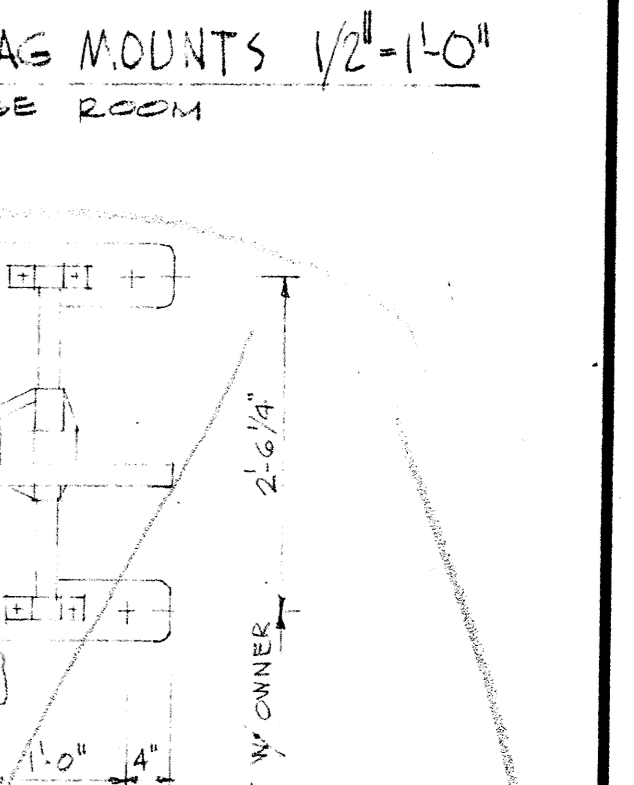

EAST ELEVATION 1/8" = 1'-0"

WEST ELEVATION 1/8" = 1'-0"

WALL MIRROR MULTIPURPOSE ROOM FULL SIZE

RECESSED DRINKING FOUNTAIN & CUSPIDOR NO SCALE

TRAINING BAG MOUNTS 1/8" = 1'-0"

RECESS IN TEMP. WALL - FULL SIZE

RECESS IN CONC. WALL - FULL SIZE

RECESS IN PLASTER WALL - FULL SIZE

GUTTER 1/8" = 1'-0"

GUTTER 1/8" = 1'-0"

SHOWER BEAM 1/8" = 1'-0"

SHOWER 3'-10"

SHOWER 3'-10"

SHOWER 3'-10"

SHOWER 3'-10"

BENCHES 1/8" = 1'-0"

TRAINING BAG MOUNTS 1/8" = 1'-0"

TRAINING BAG MOUNTS 1/8" = 1'-0"

SECTION 1/8" = 1'-0"

DETACHABLE BALLET BARS 3'-10"

HATCH & LADDER 3/4" = 1'-0"