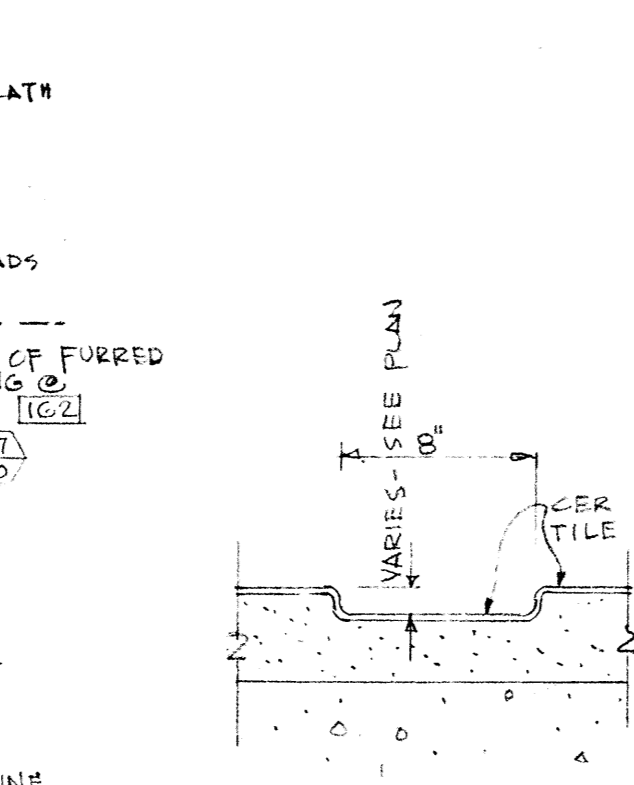

EAST ELEVATION 1/8" = 1'-0"

WEST ELEVATION 1/8" = 1'-0"

WALL MIRROR MULTIPURPOSE ROOM FULL SIZE

RECESSED DRINKING FOUNTAIN & CUSPIDOR NO SCALE

TRAINING BAG MOUNTS 1/8" = 1'-0"

RECESS IN TEMP. WALL - FULL SIZE

RECESS IN CONC. WALL - FULL SIZE

RECESS IN PLASTER WALL - FULL SIZE

GUTTER 1/8" = 1'-0"

GUTTER 1/8" = 1'-0"

SHOWER BEAM 1/8" = 1'-0"

SHOWER 3'-10"

SHOWER 3'-10"

SHOWER 3'-10"

SHOWER 3'-10"

BENCHES 1/8" = 1'-0"

TRAINING BAG MOUNTS 1/8" = 1'-0"

TRAINING BAG MOUNTS 1/8" = 1'-0"

SECTION 1/8" = 1'-0"

DETACHABLE BALLET BARS 3'-10"

HATCH & LADDER 3/4" = 1'-0"