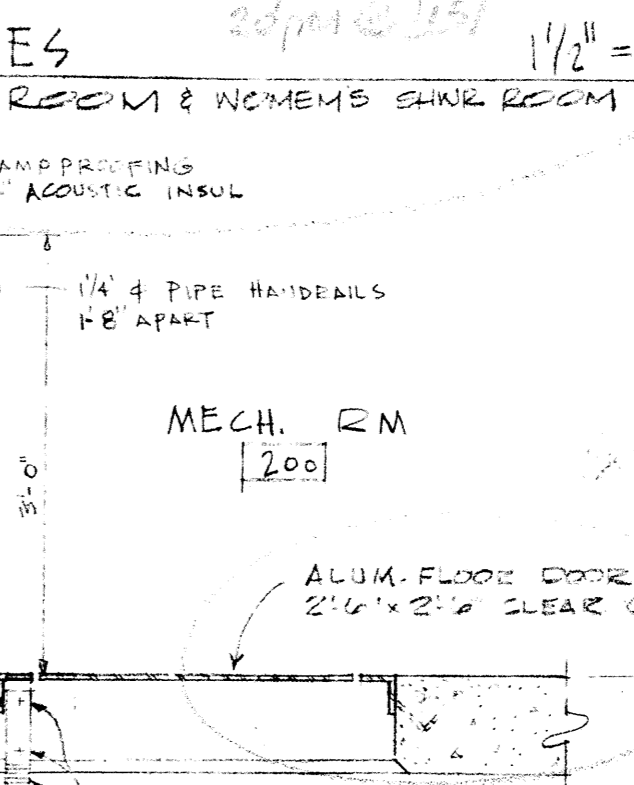

EAST ELEVATION 1/8" = 1'-0"

WEST ELEVATION 1/8" = 1'-0"

WALL MIRROR MULTIPURPOSE ROOM FULL SIZE

RECESSED DRINKING FOUNTAIN & CUSPIDOR NO SCALE

TRAINING BAG MOUNTS 1/8" = 1'-0"

RECESS IN TEMP. WALL - FULL SIZE

RECESS IN CONC. WALL - FULL SIZE

RECESS IN PLASTER WALL - FULL SIZE

GUTTER 1/8" = 1'-0"

GUTTER 1/8" = 1'-0"

SHOWER BEAM 1/8" = 1'-0"

SHOWER 3'-10"

SHOWER 3'-10"

SHOWER 3'-10"

SHOWER 3'-10"

BENCHES 1/8" = 1'-0"

TRAINING BAG MOUNTS 1/8" = 1'-0"

TRAINING BAG MOUNTS 1/8" = 1'-0"

SECTION 1/8" = 1'-0"

DETACHABLE BALLET BARS 3'-10"

HATCH & LADDER 3/4" = 1'-0"