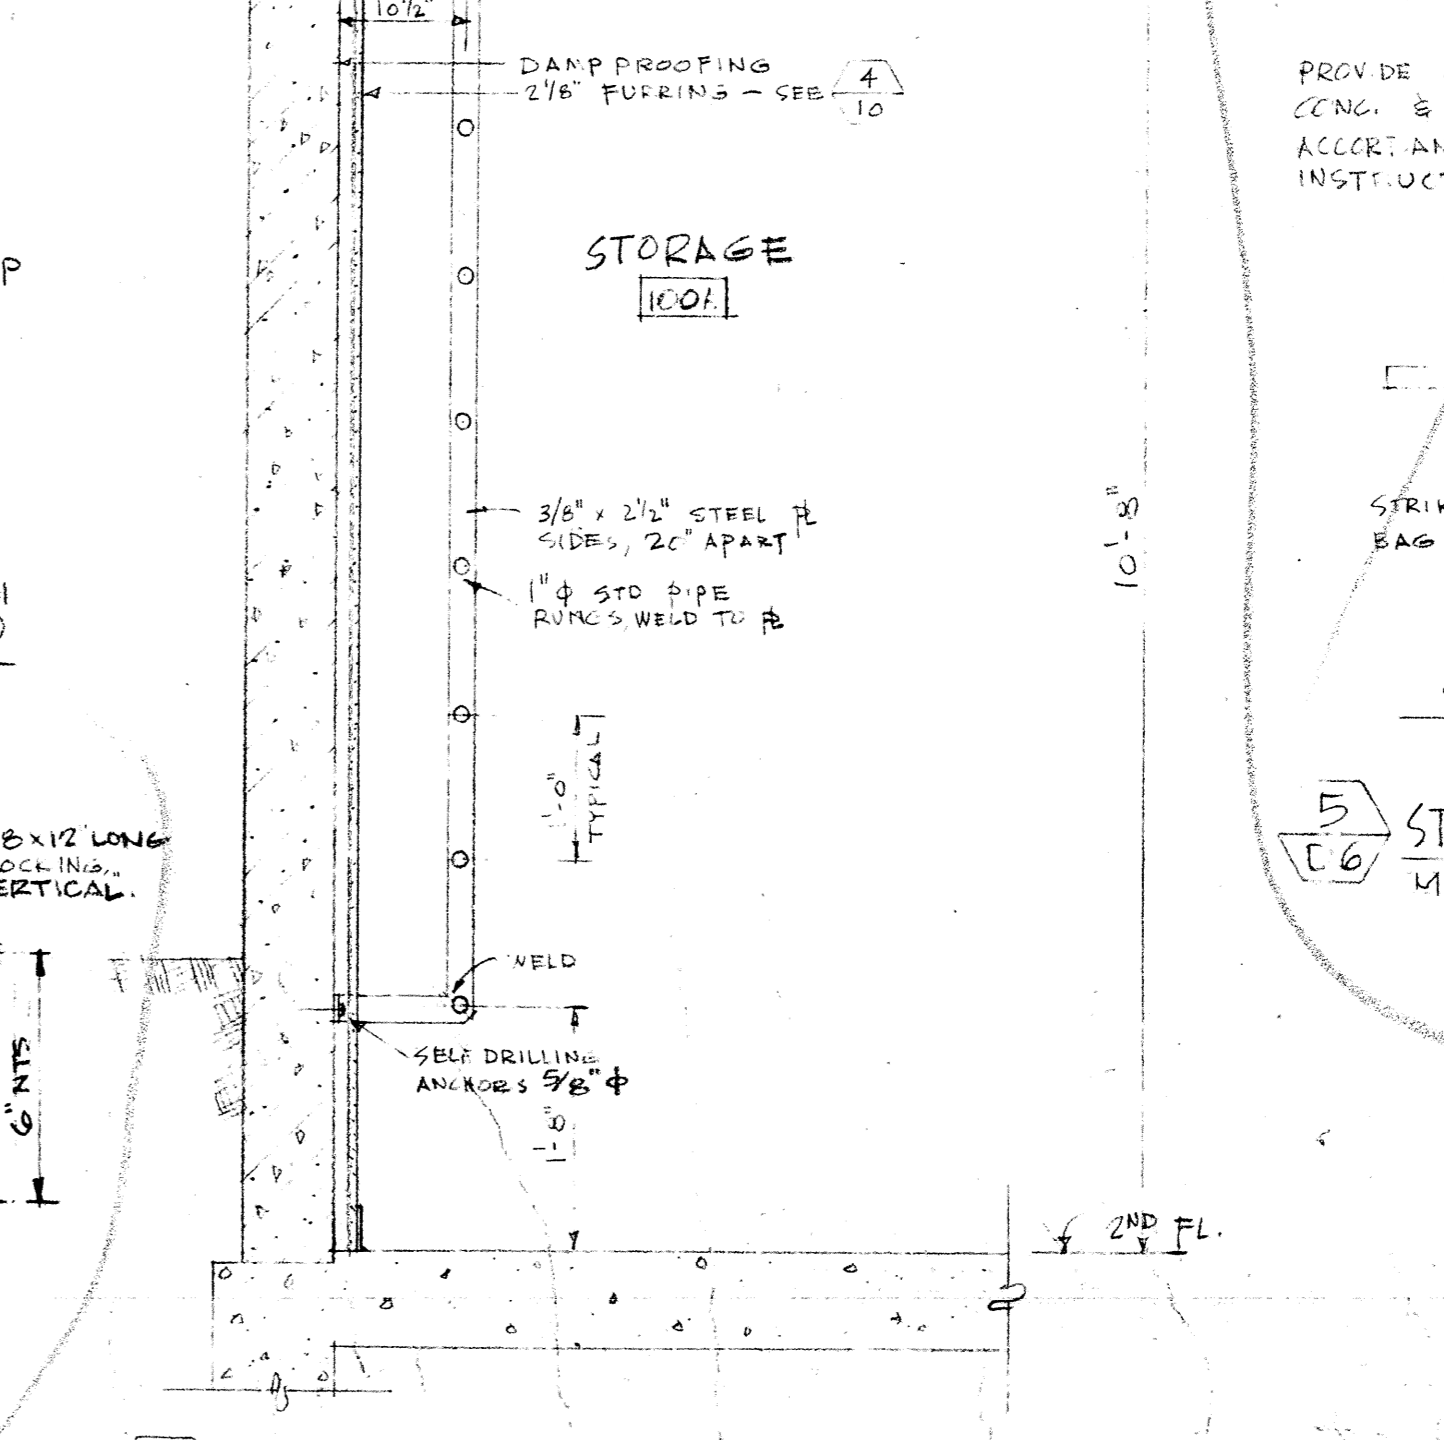

EAST ELEVATION 1/8" = 1'-0"

WEST ELEVATION 1/8" = 1'-0"

WALL MIRROR MULTIPURPOSE ROOM FULL SIZE

RECESSED DRINKING FOUNTAIN & CUSPIDOR NO SCALE

TRAINING BAG MOUNTS 1/8" = 1'-0"

RECESS IN TEMP. WALL - FULL SIZE

RECESS IN CONC. WALL - FULL SIZE

RECESS IN PLASTER WALL - FULL SIZE

GUTTER 1/8" = 1'-0"

GUTTER 1/8" = 1'-0"

SHOWER BEAM 1/8" = 1'-0"

SHOWER 3'-10"

SHOWER 3'-10"

SHOWER 3'-10"

SHOWER 3'-10"

BENCHES 1/8" = 1'-0"

TRAINING BAG MOUNTS 1/8" = 1'-0"

TRAINING BAG MOUNTS 1/8" = 1'-0"

SECTION 1/8" = 1'-0"

DETACHABLE BALLET BARS 3'-10"

HATCH & LADDER 3/4" = 1'-0"