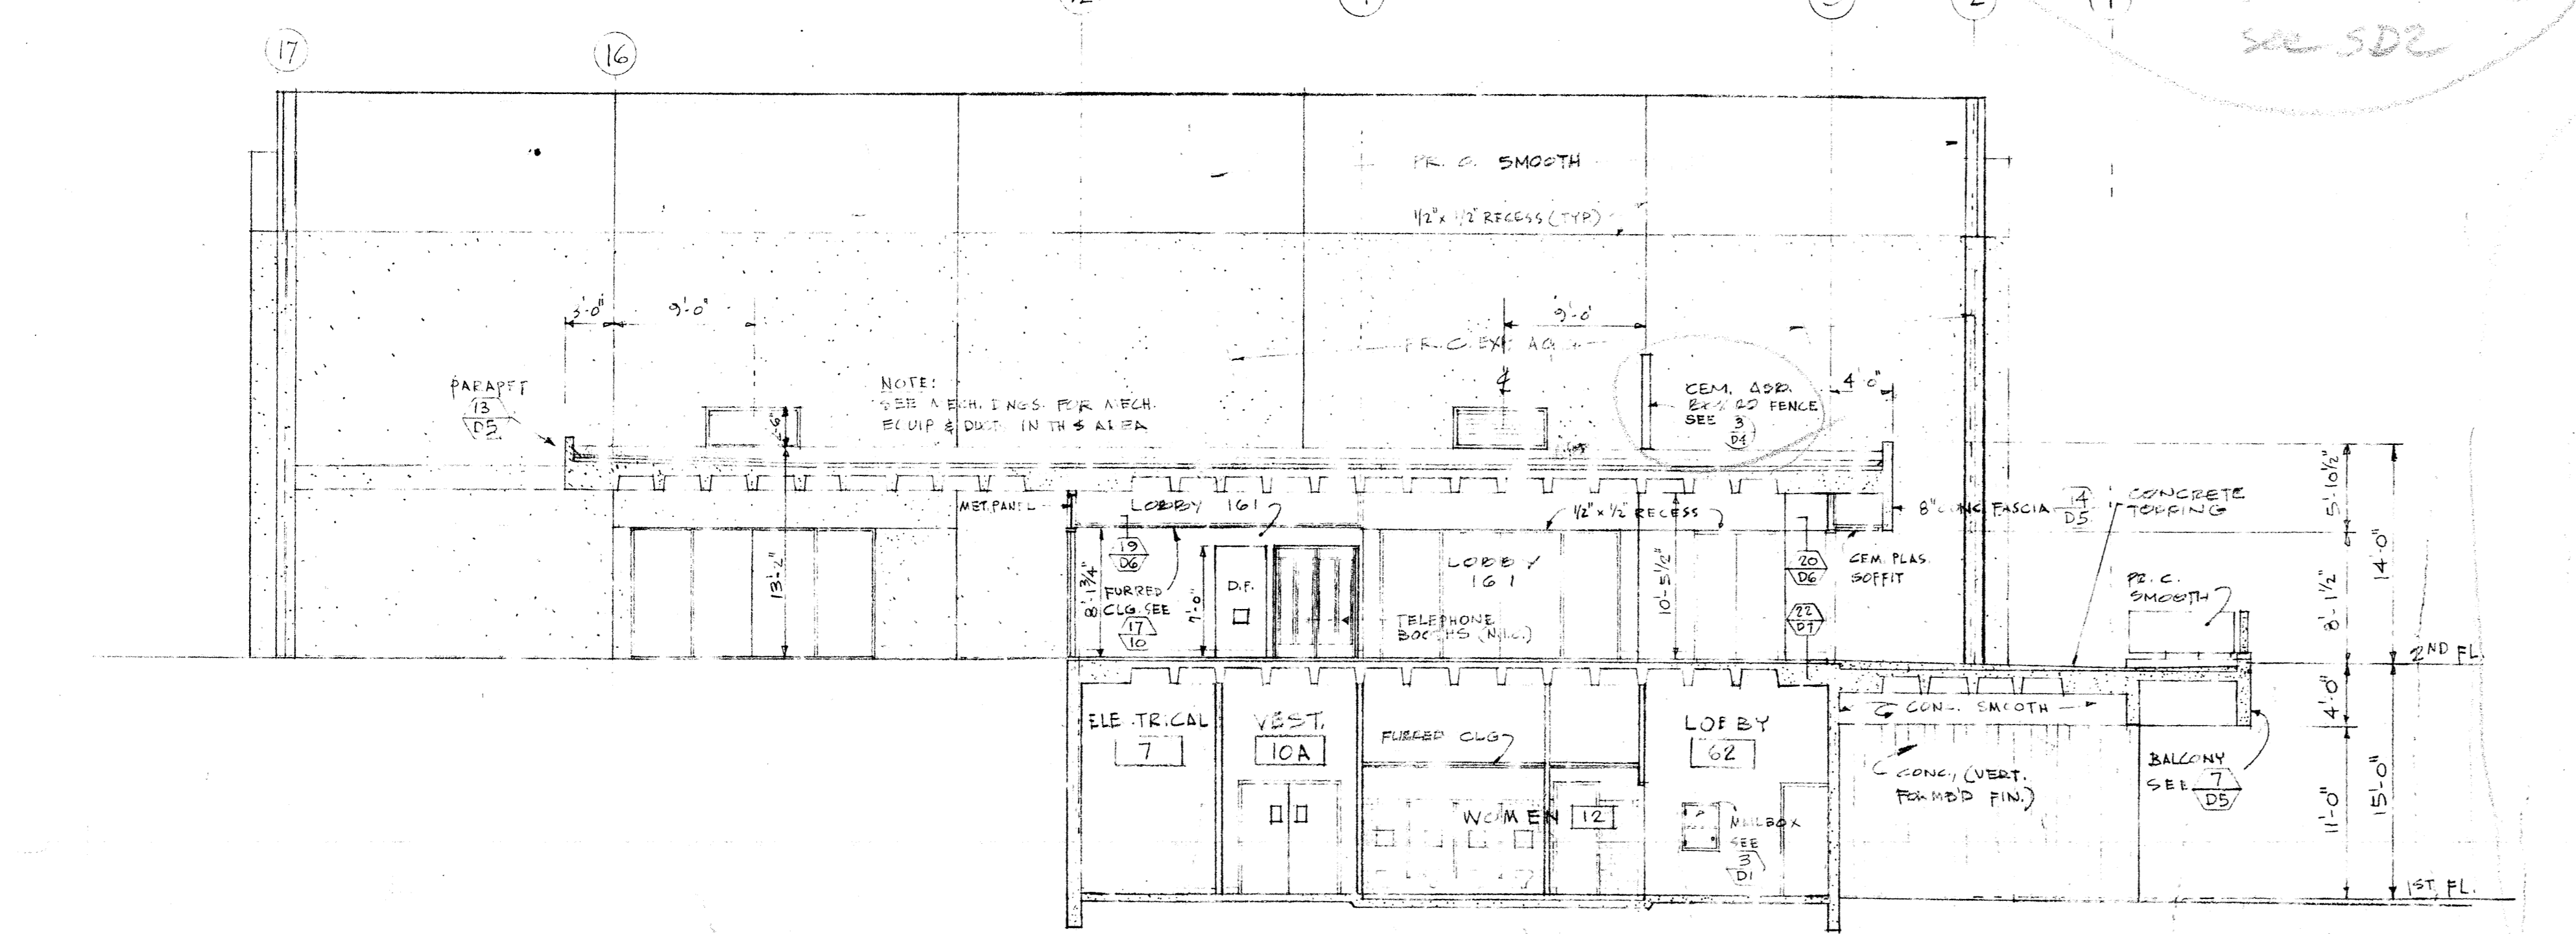

RECESS IN CONC. WALL - FULL SIZE

RECESS IN PLASTER WALL - FULL SIZE

GUTTER 1/8" = 1'-0"

GUTTER 1/8" = 1'-0"

SHOWER BEAM 1/8" = 1'-0"

SHOWER 3'-10"

SHOWER 3'-10"

SHOWER 3'-10"

SHOWER 3'-10"

BENCHES 1/8" = 1'-0"

TRAINING BAG MOUNTS 1/8" = 1'-0"

TRAINING BAG MOUNTS 1/8" = 1'-0"

SECTION 1/8" = 1'-0"

DETACHABLE BALLET BARS 3'-10"

HATCH & LADDER 3/4" = 1'-0"