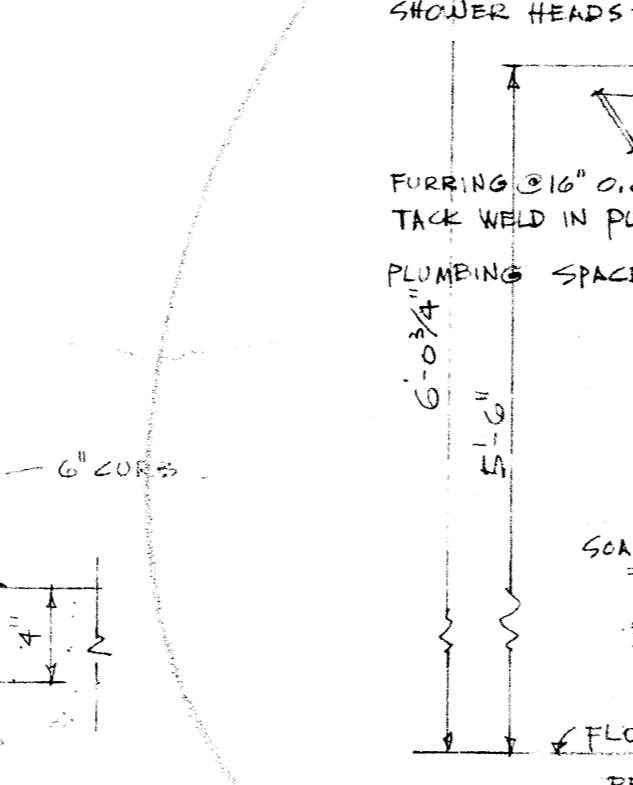

EAST ELEVATION 1/8" = 1'-0"

WEST ELEVATION 1/8" = 1'-0"

WALL MIRROR MULTIPURPOSE ROOM FULL SIZE

RECESSED DRINKING FOUNTAIN & CUSPIDOR NO SCALE

TRAINING BAG MOUNTS 1/8" = 1'-0"

RECESS IN TEMP. WALL - FULL SIZE

RECESS IN CONC. WALL - FULL SIZE

RECESS IN PLASTER WALL - FULL SIZE

GUTTER 1/8" = 1'-0"

GUTTER 1/8" = 1'-0"

SHOWER BEAM 1/8" = 1'-0"

SHOWER 3'-10"

SHOWER 3'-10"

SHOWER 3'-10"

SHOWER 3'-10"

BENCHES 1/8" = 1'-0"

TRAINING BAG MOUNTS 1/8" = 1'-0"

TRAINING BAG MOUNTS 1/8" = 1'-0"

SECTION 1/8" = 1'-0"

DETACHABLE BALLET BARS 3'-10"

HATCH & LADDER 3/4" = 1'-0"