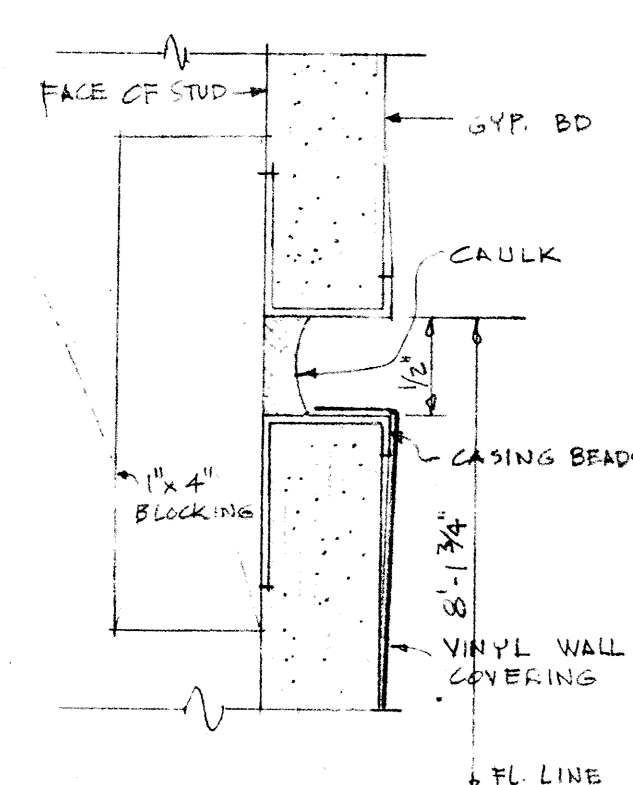

EAST ELEVATION 1/8" = 1'-0"

WEST ELEVATION 1/8" = 1'-0"

WALL MIRROR MULTIPURPOSE ROOM FULL SIZE

RECESSED DRINKING FOUNTAIN & CUSPIDOR NO SCALE

TRAINING BAG MOUNTS 1/8" = 1'-0"

RECESS IN TEMP. WALL - FULL SIZE

RECESS IN CONC. WALL - FULL SIZE

RECESS IN PLASTER WALL - FULL SIZE

GUTTER 1/8" = 1'-0"

GUTTER 1/8" = 1'-0"

SHOWER BEAM 1/8" = 1'-0"

SHOWER 3'-10"

SHOWER 3'-10"

SHOWER 3'-10"

SHOWER 3'-10"

BENCHES 1/8" = 1'-0"

TRAINING BAG MOUNTS 1/8" = 1'-0"

TRAINING BAG MOUNTS 1/8" = 1'-0"

SECTION 1/8" = 1'-0"

DETACHABLE BALLET BARS 3'-10"

HATCH & LADDER 3/4" = 1'-0"