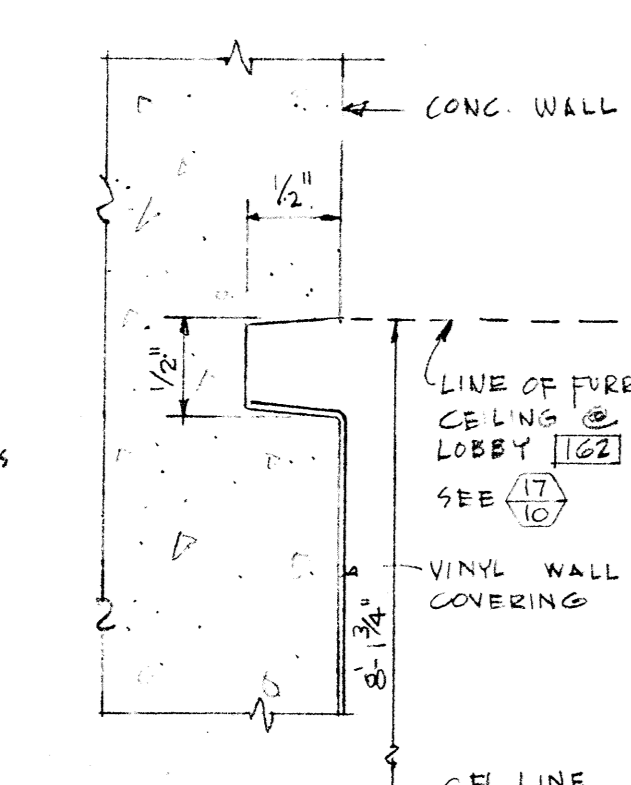

EAST ELEVATION 1/8" = 1'-0"

WEST ELEVATION 1/8" = 1'-0"

WALL MIRROR MULTIPURPOSE ROOM FULL SIZE

RECESSED DRINKING FOUNTAIN & CUSPIDOR NO SCALE

TRAINING BAG MOUNTS 1/8" = 1'-0"

RECESS IN TEMP. WALL - FULL SIZE

RECESS IN CONC. WALL - FULL SIZE

RECESS IN PLASTER WALL - FULL SIZE

GUTTER 1/8" = 1'-0"

GUTTER 1/8" = 1'-0"

SHOWER BEAM 1/8" = 1'-0"

SHOWER 3'-10"

SHOWER 3'-10"

SHOWER 3'-10"

SHOWER 3'-10"

BENCHES 1/8" = 1'-0"

TRAINING BAG MOUNTS 1/8" = 1'-0"

TRAINING BAG MOUNTS 1/8" = 1'-0"

SECTION 1/8" = 1'-0"

DETACHABLE BALLET BARS 3'-10"

HATCH & LADDER 3/4" = 1'-0"