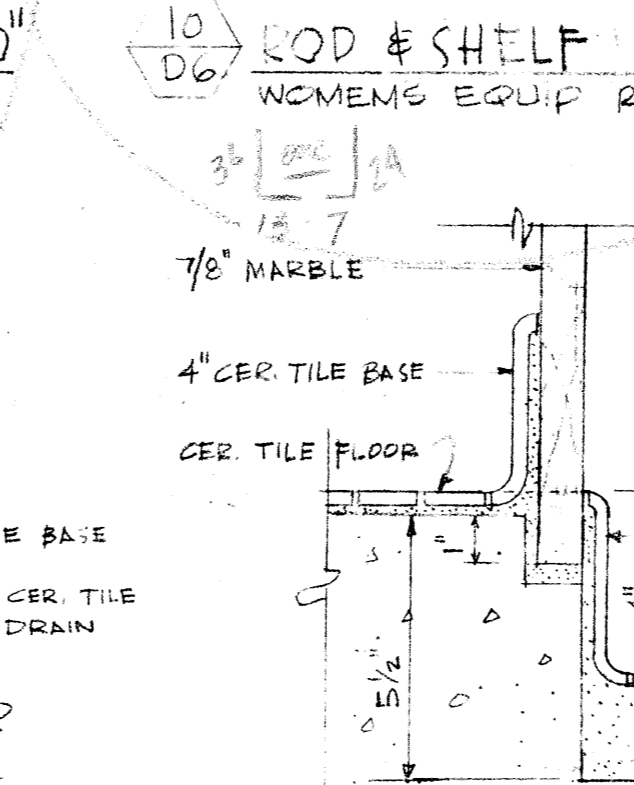

EAST ELEVATION 1/8" = 1'-0"

WEST ELEVATION 1/8" = 1'-0"

WALL MIRROR MULTIPURPOSE ROOM FULL SIZE

RECESSED DRINKING FOUNTAIN & CUSPIDOR NO SCALE

TRAINING BAG MOUNTS 1/8" = 1'-0"

RECESS IN TEMP. WALL - FULL SIZE

RECESS IN CONC. WALL - FULL SIZE

RECESS IN PLASTER WALL - FULL SIZE

GUTTER 1/8" = 1'-0"

GUTTER 1/8" = 1'-0"

SHOWER BEAM 1/8" = 1'-0"

SHOWER 3'-10"

SHOWER 3'-10"

SHOWER 3'-10"

SHOWER 3'-10"

BENCHES 1/8" = 1'-0"

TRAINING BAG MOUNTS 1/8" = 1'-0"

TRAINING BAG MOUNTS 1/8" = 1'-0"

SECTION 1/8" = 1'-0"

DETACHABLE BALLET BARS 3'-10"

HATCH & LADDER 3/4" = 1'-0"