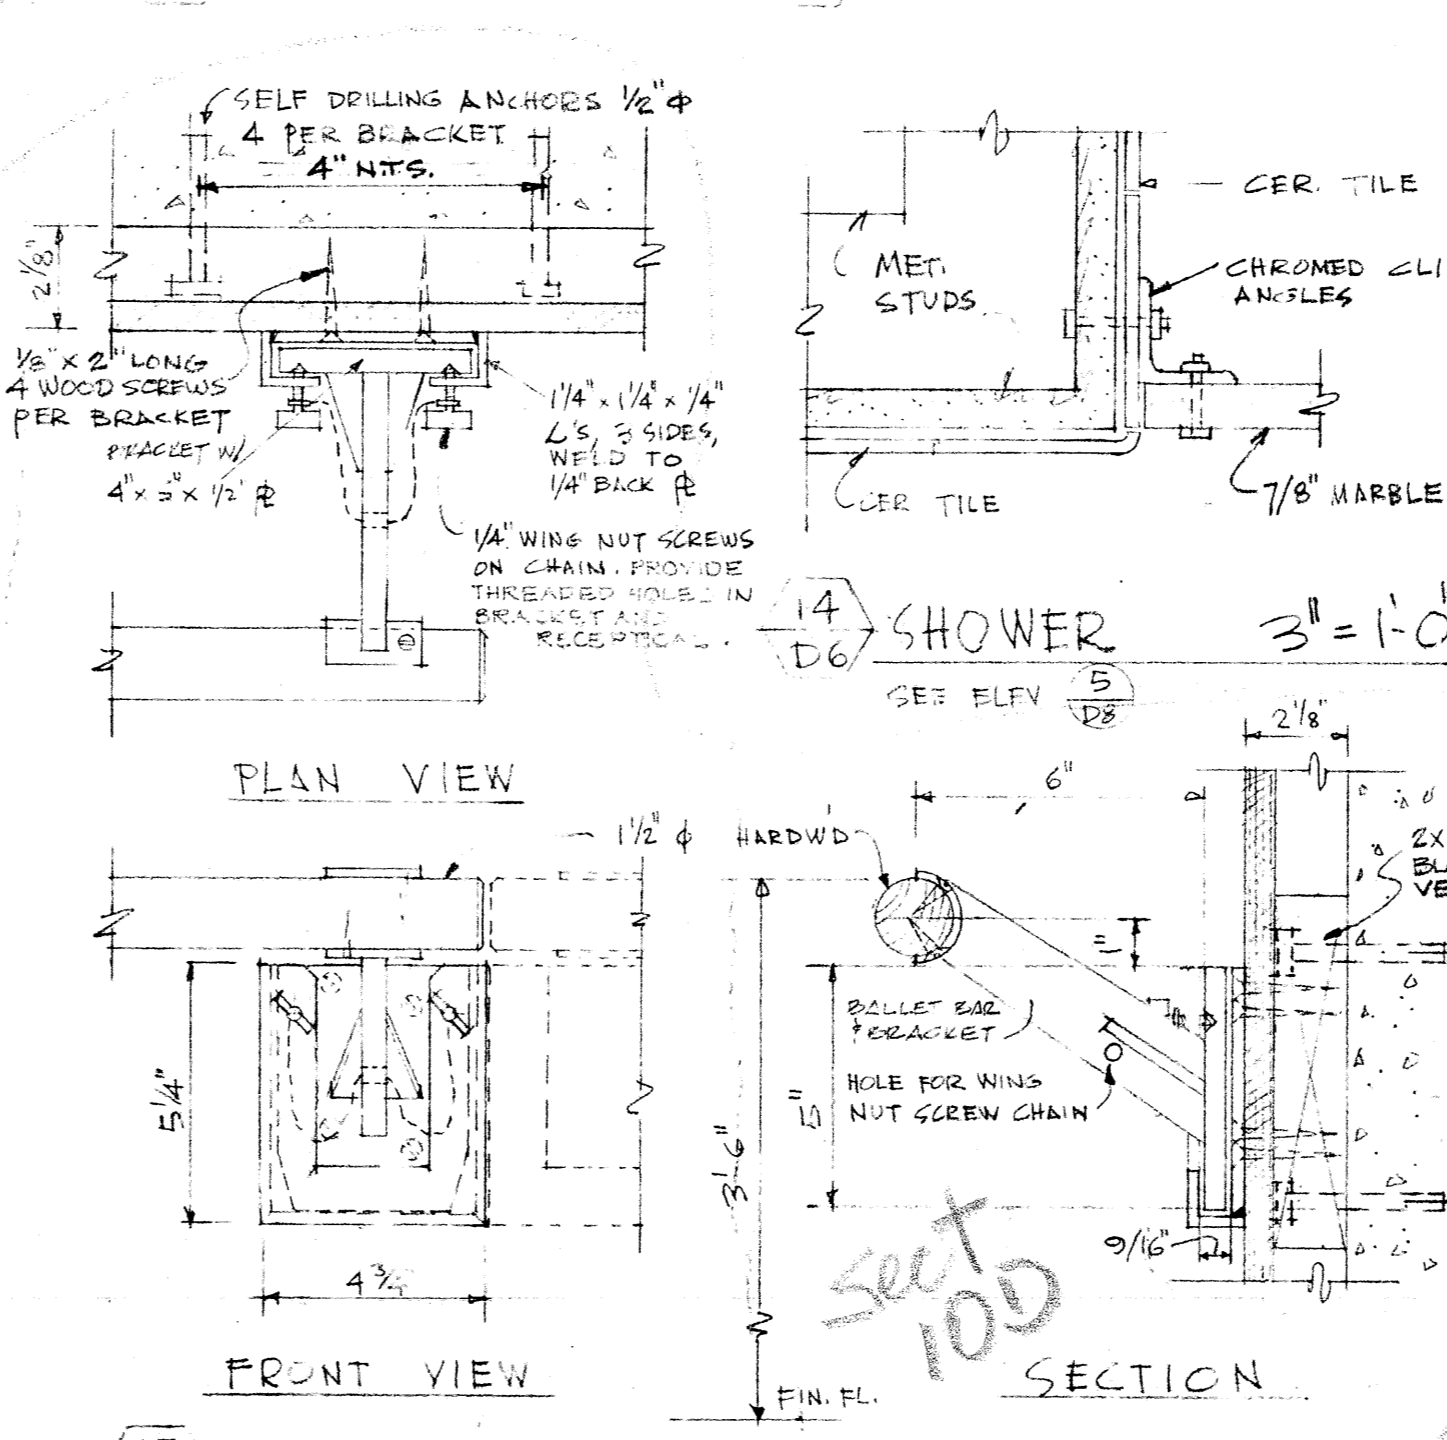

EAST ELEVATION 1/8" = 1'-0"

WEST ELEVATION 1/8" = 1'-0"

WALL MIRROR MULTIPURPOSE ROOM FULL SIZE

RECESSED DRINKING FOUNTAIN & CUSPIDOR NO SCALE

TRAINING BAG MOUNTS 1/8" = 1'-0"

RECESS IN TEMP. WALL - FULL SIZE

RECESS IN CONC. WALL - FULL SIZE

RECESS IN PLASTER WALL - FULL SIZE

GUTTER 1/8" = 1'-0"

GUTTER 1/8" = 1'-0"

SHOWER BEAM 1/8" = 1'-0"

SHOWER 3'-10"

SHOWER 3'-10"

SHOWER 3'-10"

SHOWER 3'-10"

BENCHES 1/8" = 1'-0"

TRAINING BAG MOUNTS 1/8" = 1'-0"

TRAINING BAG MOUNTS 1/8" = 1'-0"

SECTION 1/8" = 1'-0"

DETACHABLE BALLET BARS 3'-10"

HATCH & LADDER 3/4" = 1'-0"