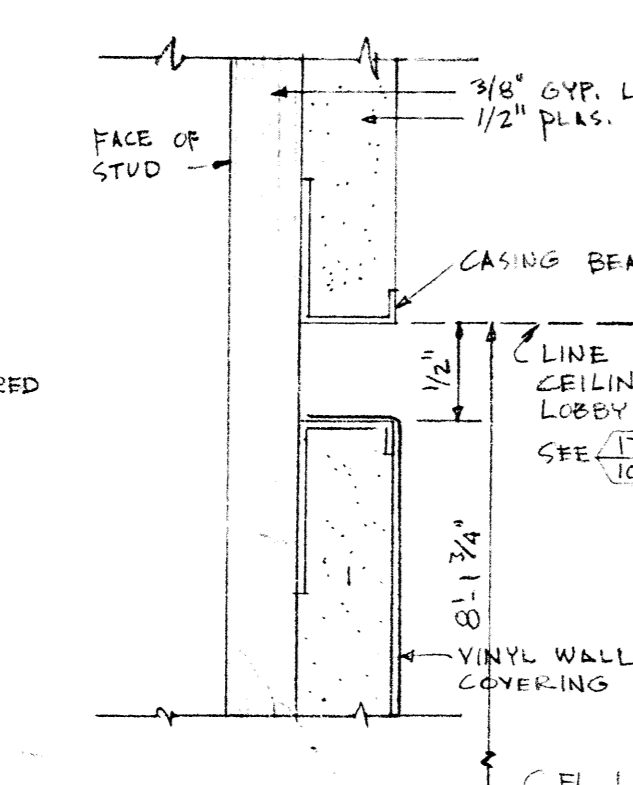

EAST ELEVATION 1/8" = 1'-0"

WEST ELEVATION 1/8" = 1'-0"

WALL MIRROR MULTIPURPOSE ROOM FULL SIZE

RECESSED DRINKING FOUNTAIN & CUSPIDOR NO SCALE

TRAINING BAG MOUNTS 1/8" = 1'-0"

RECESS IN TEMP. WALL - FULL SIZE

RECESS IN CONC. WALL - FULL SIZE

RECESS IN PLASTER WALL - FULL SIZE

GUTTER 1/8" = 1'-0"

GUTTER 1/8" = 1'-0"

SHOWER BEAM 1/8" = 1'-0"

SHOWER 3'-10"

SHOWER 3'-10"

SHOWER 3'-10"

SHOWER 3'-10"

BENCHES 1/8" = 1'-0"

TRAINING BAG MOUNTS 1/8" = 1'-0"

TRAINING BAG MOUNTS 1/8" = 1'-0"

SECTION 1/8" = 1'-0"

DETACHABLE BALLET BARS 3'-10"

HATCH & LADDER 3/4" = 1'-0"