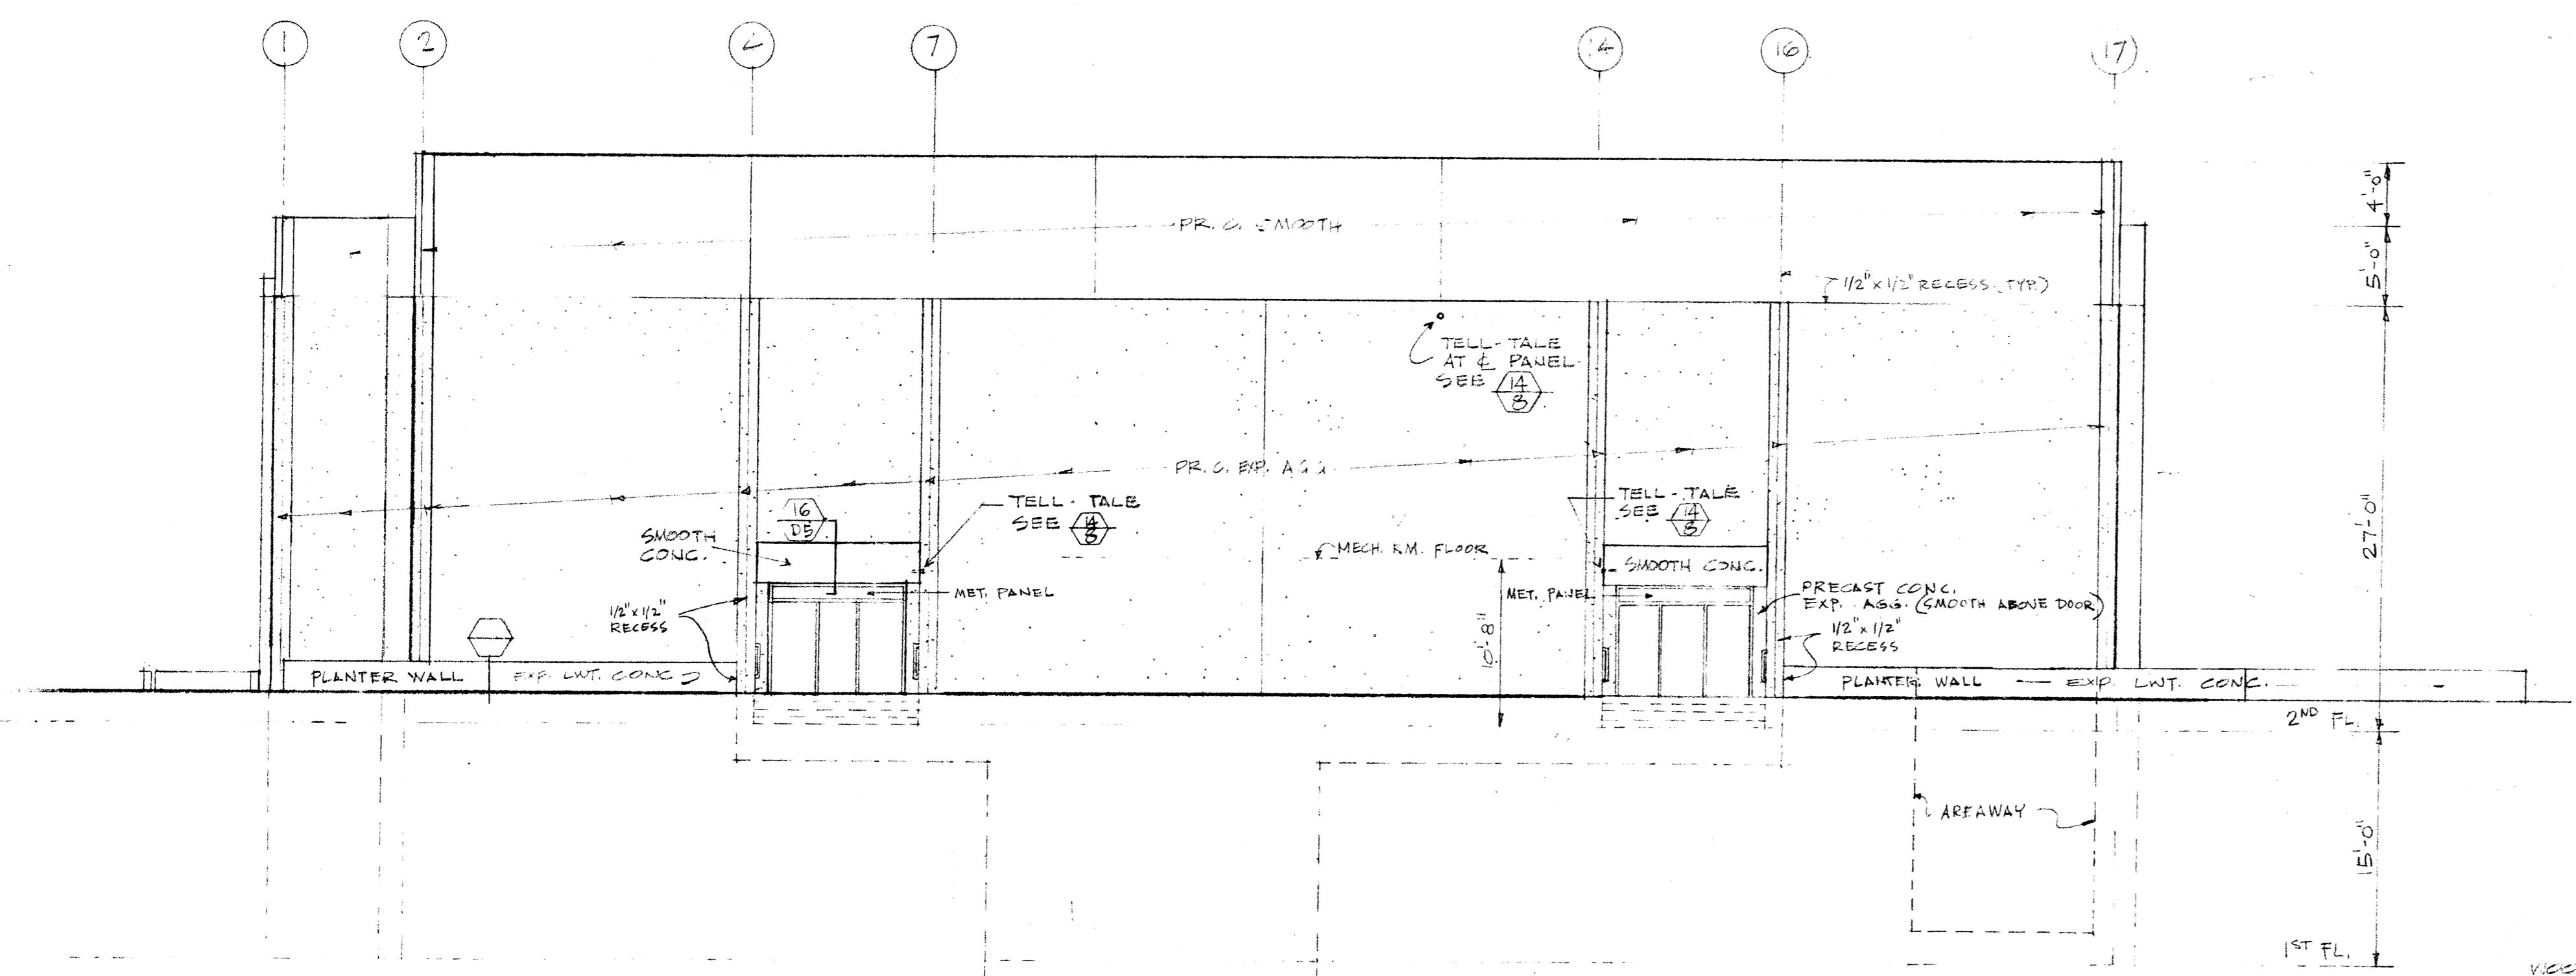

EAST ELEVATION 1/8" = 1'-0"

WEST ELEVATION 1/8" = 1'-0"

WALL MIRROR MULTIPURPOSE ROOM FULL SIZE

RECESSED DRINKING FOUNTAIN & CUSPIDOR NO SCALE

TRAINING BAG MOUNTS 1/8" = 1'-0"

RECESS IN TEMP. WALL - FULL SIZE

RECESS IN CONC. WALL - FULL SIZE

RECESS IN PLASTER WALL - FULL SIZE

GUTTER 1/8" = 1'-0"

GUTTER 1/8" = 1'-0"

SHOWER BEAM 1/8" = 1'-0"

SHOWER 3'-10"

SHOWER 3'-10"

SHOWER 3'-10"

SHOWER 3'-10"

BENCHES 1/8" = 1'-0"

TRAINING BAG MOUNTS 1/8" = 1'-0"

TRAINING BAG MOUNTS 1/8" = 1'-0"

SECTION 1/8" = 1'-0"

DETACHABLE BALLET BARS 3'-10"

HATCH & LADDER 3/4" = 1'-0"