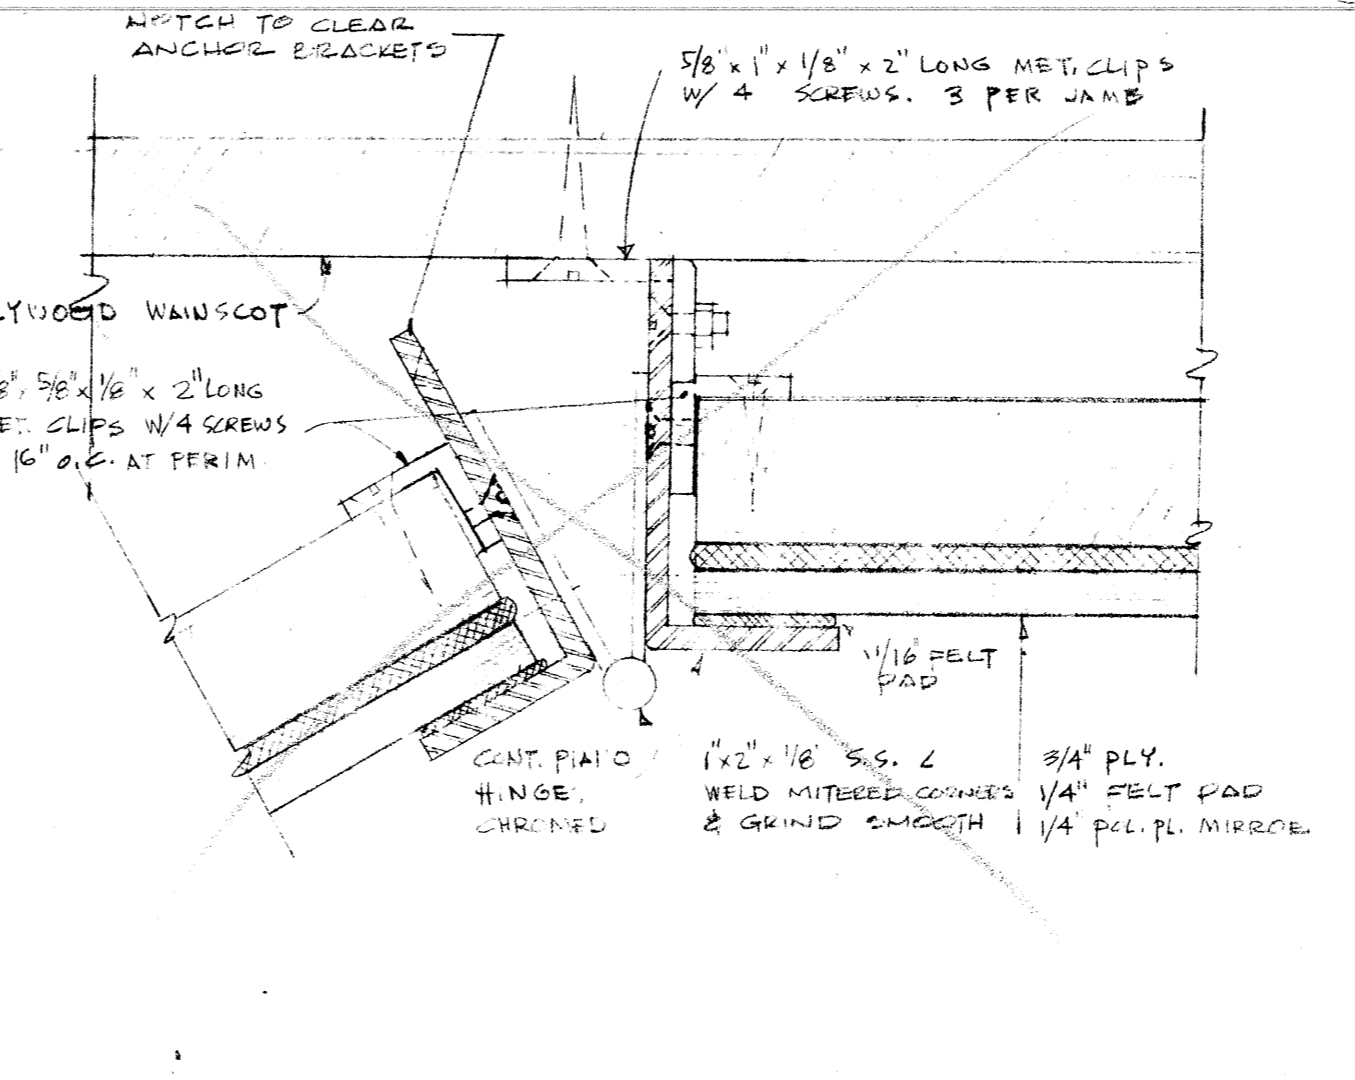

EAST ELEVATION 1/8" = 1'-0"

WEST ELEVATION 1/8" = 1'-0"

WALL MIRROR MULTIPURPOSE ROOM FULL SIZE

RECESSED DRINKING FOUNTAIN & CUSPIDOR NO SCALE

TRAINING BAG MOUNTS 1/8" = 1'-0"

RECESS IN TEMP. WALL - FULL SIZE

RECESS IN CONC. WALL - FULL SIZE

RECESS IN PLASTER WALL - FULL SIZE

GUTTER 1/8" = 1'-0"

GUTTER 1/8" = 1'-0"

SHOWER BEAM 1/8" = 1'-0"

SHOWER 3'-10"

SHOWER 3'-10"

SHOWER 3'-10"

SHOWER 3'-10"

BENCHES 1/8" = 1'-0"

TRAINING BAG MOUNTS 1/8" = 1'-0"

TRAINING BAG MOUNTS 1/8" = 1'-0"

SECTION 1/8" = 1'-0"

DETACHABLE BALLET BARS 3'-10"

HATCH & LADDER 3/4" = 1'-0"