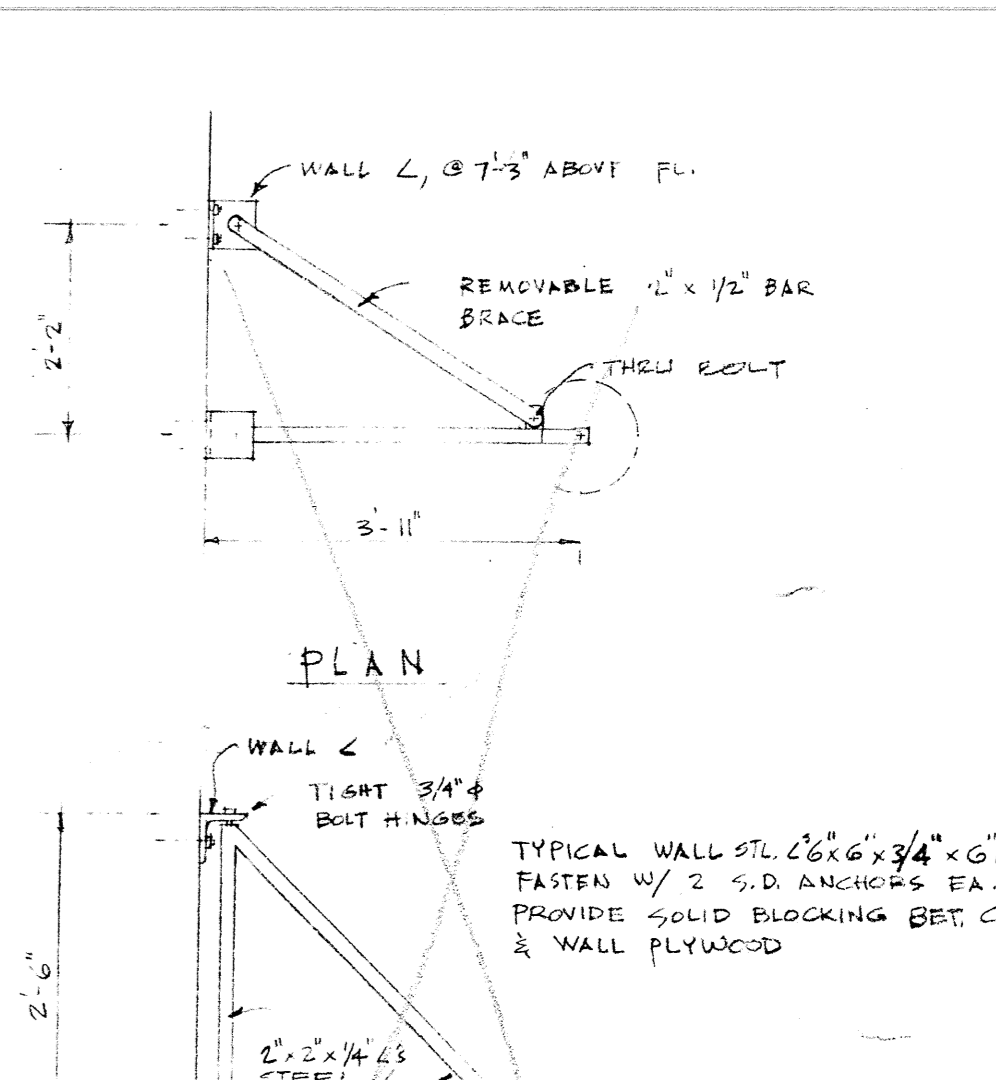

EAST ELEVATION 1/8" = 1'-0"

WEST ELEVATION 1/8" = 1'-0"

WALL MIRROR MULTIPURPOSE ROOM FULL SIZE

RECESSED DRINKING FOUNTAIN & CUSPIDOR NO SCALE

TRAINING BAG MOUNTS 1/8" = 1'-0"

RECESS IN TEMP. WALL - FULL SIZE

RECESS IN CONC. WALL - FULL SIZE

RECESS IN PLASTER WALL - FULL SIZE

GUTTER 1/8" = 1'-0"

GUTTER 1/8" = 1'-0"

SHOWER BEAM 1/8" = 1'-0"

SHOWER 3'-10"

SHOWER 3'-10"

SHOWER 3'-10"

SHOWER 3'-10"

BENCHES 1/8" = 1'-0"

TRAINING BAG MOUNTS 1/8" = 1'-0"

TRAINING BAG MOUNTS 1/8" = 1'-0"

SECTION 1/8" = 1'-0"

DETACHABLE BALLET BARS 3'-10"

HATCH & LADDER 3/4" = 1'-0"