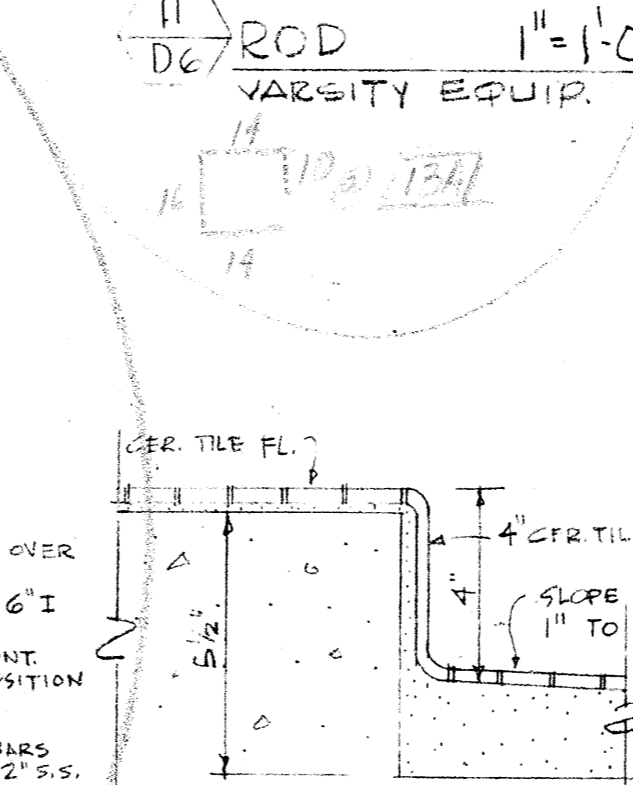

EAST ELEVATION 1/8" = 1'-0"

WEST ELEVATION 1/8" = 1'-0"

WALL MIRROR MULTIPURPOSE ROOM FULL SIZE

RECESSED DRINKING FOUNTAIN & CUSPIDOR NO SCALE

TRAINING BAG MOUNTS 1/8" = 1'-0"

RECESS IN TEMP. WALL - FULL SIZE

RECESS IN CONC. WALL - FULL SIZE

RECESS IN PLASTER WALL - FULL SIZE

GUTTER 1/8" = 1'-0"

GUTTER 1/8" = 1'-0"

SHOWER BEAM 1/8" = 1'-0"

SHOWER 3'-10"

SHOWER 3'-10"

SHOWER 3'-10"

SHOWER 3'-10"

BENCHES 1/8" = 1'-0"

TRAINING BAG MOUNTS 1/8" = 1'-0"

TRAINING BAG MOUNTS 1/8" = 1'-0"

SECTION 1/8" = 1'-0"

DETACHABLE BALLET BARS 3'-10"

HATCH & LADDER 3/4" = 1'-0"