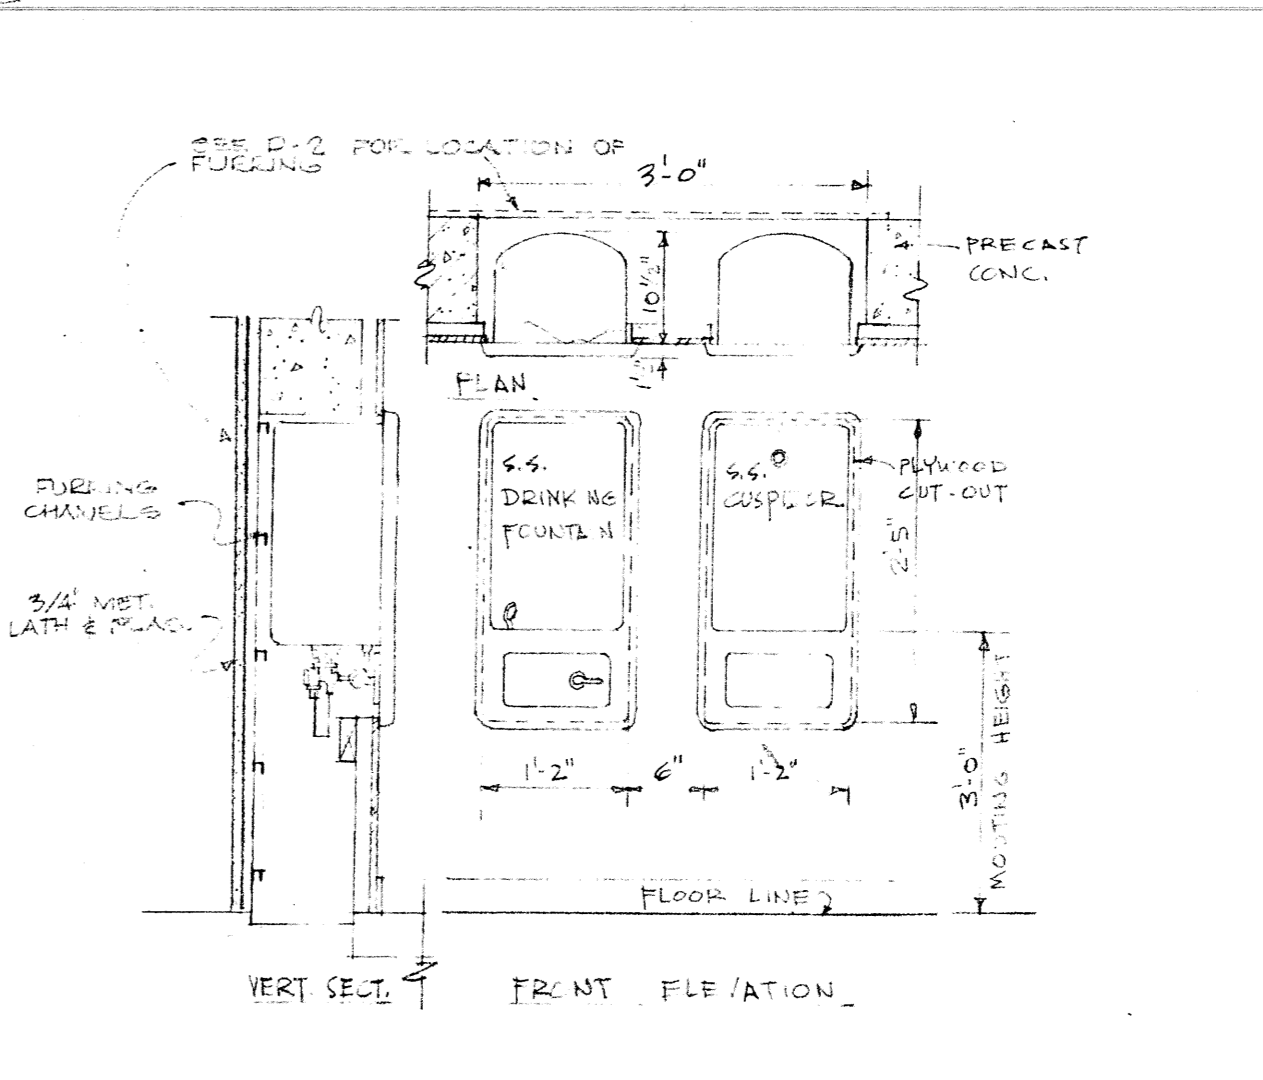

EAST ELEVATION 1/8" = 1'-0"

WEST ELEVATION 1/8" = 1'-0"

WALL MIRROR MULTIPURPOSE ROOM FULL SIZE

RECESSED DRINKING FOUNTAIN & CUSPIDOR NO SCALE

TRAINING BAG MOUNTS 1/8" = 1'-0"

RECESS IN TEMP. WALL - FULL SIZE

RECESS IN CONC. WALL - FULL SIZE

RECESS IN PLASTER WALL - FULL SIZE

GUTTER 1/8" = 1'-0"

GUTTER 1/8" = 1'-0"

SHOWER BEAM 1/8" = 1'-0"

SHOWER 3'-10"

SHOWER 3'-10"

SHOWER 3'-10"

SHOWER 3'-10"

BENCHES 1/8" = 1'-0"

TRAINING BAG MOUNTS 1/8" = 1'-0"

TRAINING BAG MOUNTS 1/8" = 1'-0"

SECTION 1/8" = 1'-0"

DETACHABLE BALLET BARS 3'-10"

HATCH & LADDER 3/4" = 1'-0"