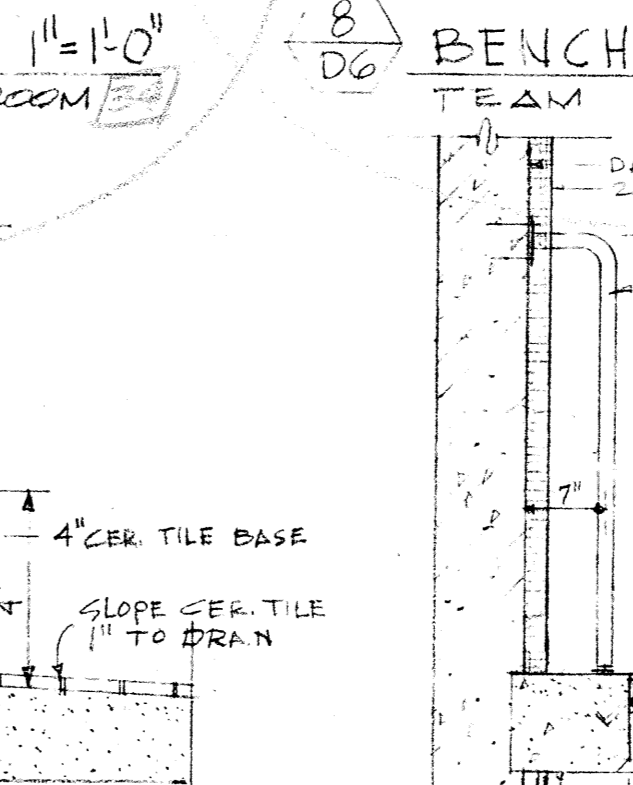

EAST ELEVATION 1/8" = 1'-0"

WEST ELEVATION 1/8" = 1'-0"

WALL MIRROR MULTIPURPOSE ROOM FULL SIZE

RECESSED DRINKING FOUNTAIN & CUSPIDOR NO SCALE

TRAINING BAG MOUNTS 1/8" = 1'-0"

RECESS IN TEMP. WALL - FULL SIZE

RECESS IN CONC. WALL - FULL SIZE

RECESS IN PLASTER WALL - FULL SIZE

GUTTER 1/8" = 1'-0"

GUTTER 1/8" = 1'-0"

SHOWER BEAM 1/8" = 1'-0"

SHOWER 3'-10"

SHOWER 3'-10"

SHOWER 3'-10"

SHOWER 3'-10"

BENCHES 1/8" = 1'-0"

TRAINING BAG MOUNTS 1/8" = 1'-0"

TRAINING BAG MOUNTS 1/8" = 1'-0"

SECTION 1/8" = 1'-0"

DETACHABLE BALLET BARS 3'-10"

HATCH & LADDER 3/4" = 1'-0"