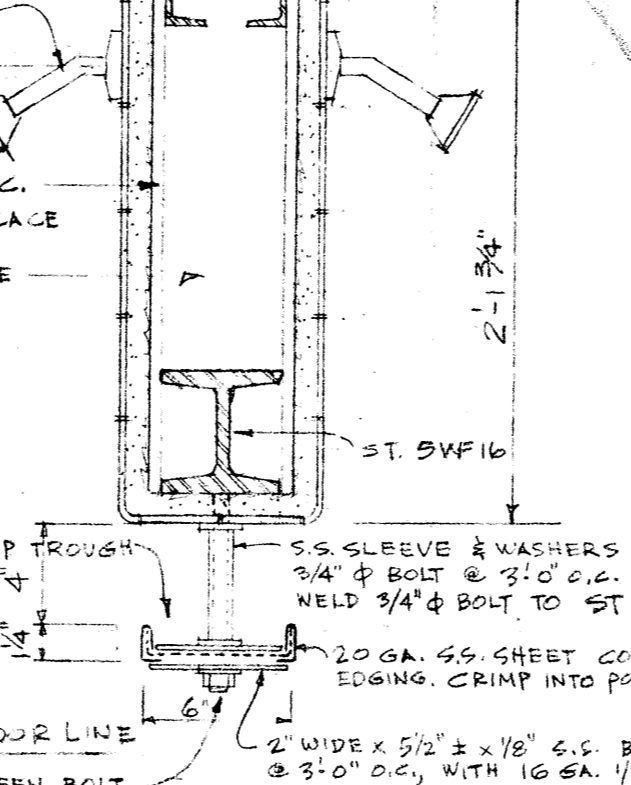

EAST ELEVATION 1/8" = 1'-0"

WEST ELEVATION 1/8" = 1'-0"

WALL MIRROR MULTIPURPOSE ROOM FULL SIZE

RECESSED DRINKING FOUNTAIN & CUSPIDOR NO SCALE

TRAINING BAG MOUNTS 1/8" = 1'-0"

RECESS IN TEMP. WALL - FULL SIZE

RECESS IN CONC. WALL - FULL SIZE

RECESS IN PLASTER WALL - FULL SIZE

GUTTER 1/8" = 1'-0"

GUTTER 1/8" = 1'-0"

SHOWER BEAM 1/8" = 1'-0"

SHOWER 3'-10"

SHOWER 3'-10"

SHOWER 3'-10"

SHOWER 3'-10"

BENCHES 1/8" = 1'-0"

TRAINING BAG MOUNTS 1/8" = 1'-0"

TRAINING BAG MOUNTS 1/8" = 1'-0"

SECTION 1/8" = 1'-0"

DETACHABLE BALLET BARS 3'-10"

HATCH & LADDER 3/4" = 1'-0"