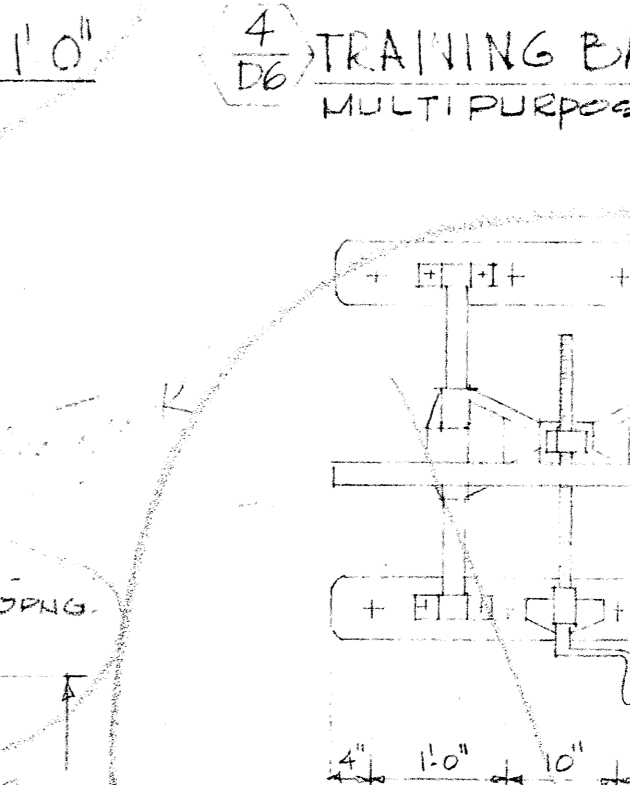

EAST ELEVATION 1/8" = 1'-0"

WEST ELEVATION 1/8" = 1'-0"

WALL MIRROR MULTIPURPOSE ROOM FULL SIZE

RECESSED DRINKING FOUNTAIN & CUSPIDOR NO SCALE

TRAINING BAG MOUNTS 1/8" = 1'-0"

RECESS IN TEMP. WALL - FULL SIZE

RECESS IN CONC. WALL - FULL SIZE

RECESS IN PLASTER WALL - FULL SIZE

GUTTER 1/8" = 1'-0"

GUTTER 1/8" = 1'-0"

SHOWER BEAM 1/8" = 1'-0"

SHOWER 3'-10"

SHOWER 3'-10"

SHOWER 3'-10"

SHOWER 3'-10"

BENCHES 1/8" = 1'-0"

TRAINING BAG MOUNTS 1/8" = 1'-0"

TRAINING BAG MOUNTS 1/8" = 1'-0"

SECTION 1/8" = 1'-0"

DETACHABLE BALLET BARS 3'-10"

HATCH & LADDER 3/4" = 1'-0"