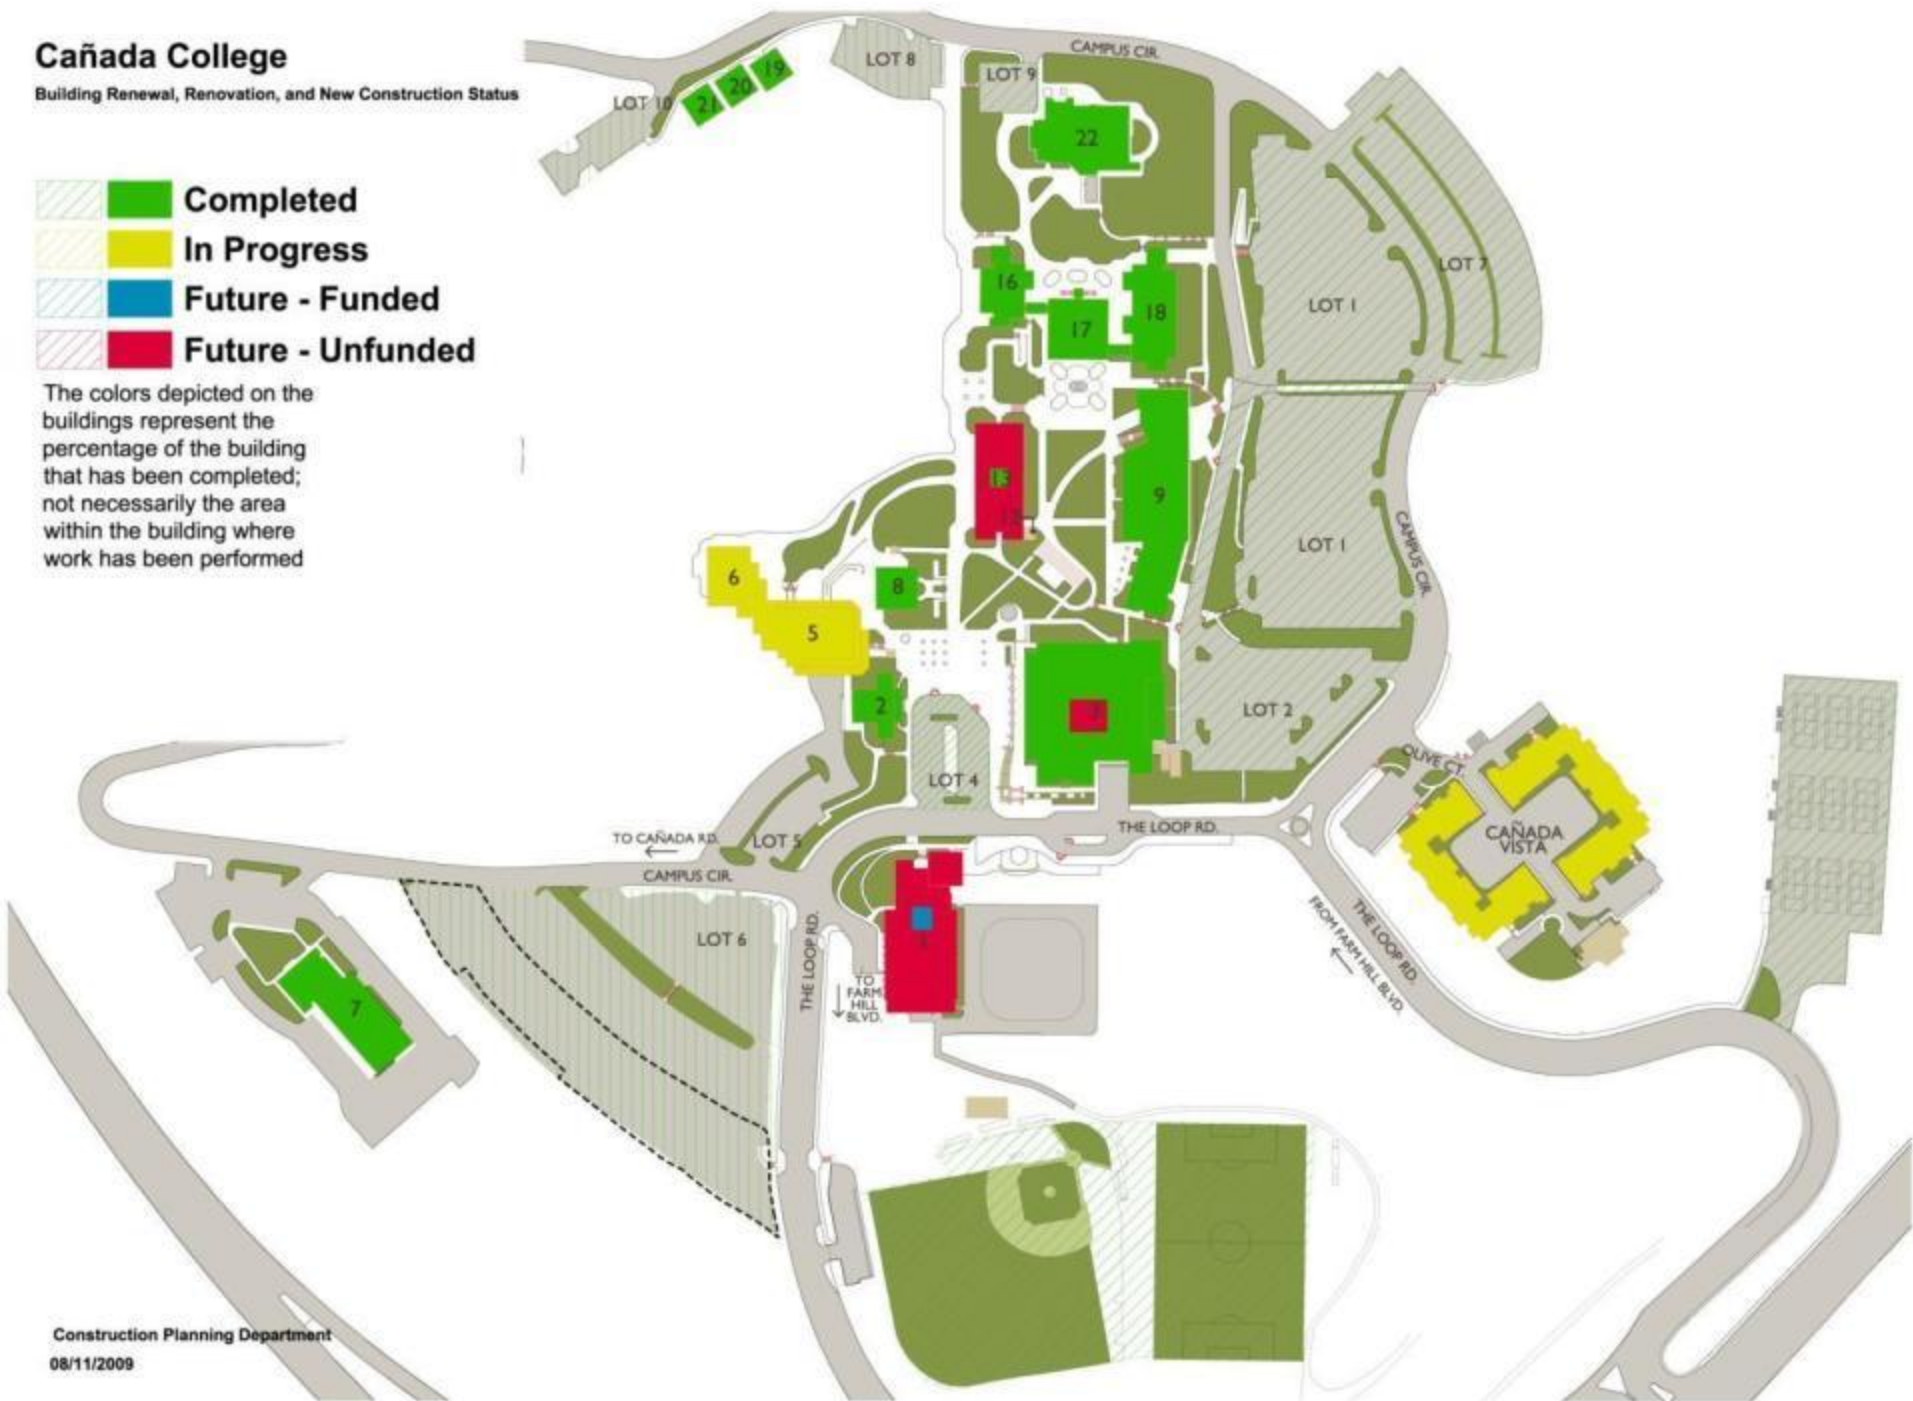

Cañada College

Building Renewal, Renovation, and New Construction Status

- Completed
- In Progress
- Future - Funded
- Future - Unfunded

The colors depicted on the buildings represent the percentage of the building that has been completed; not necessarily the area within the building where work has been performed