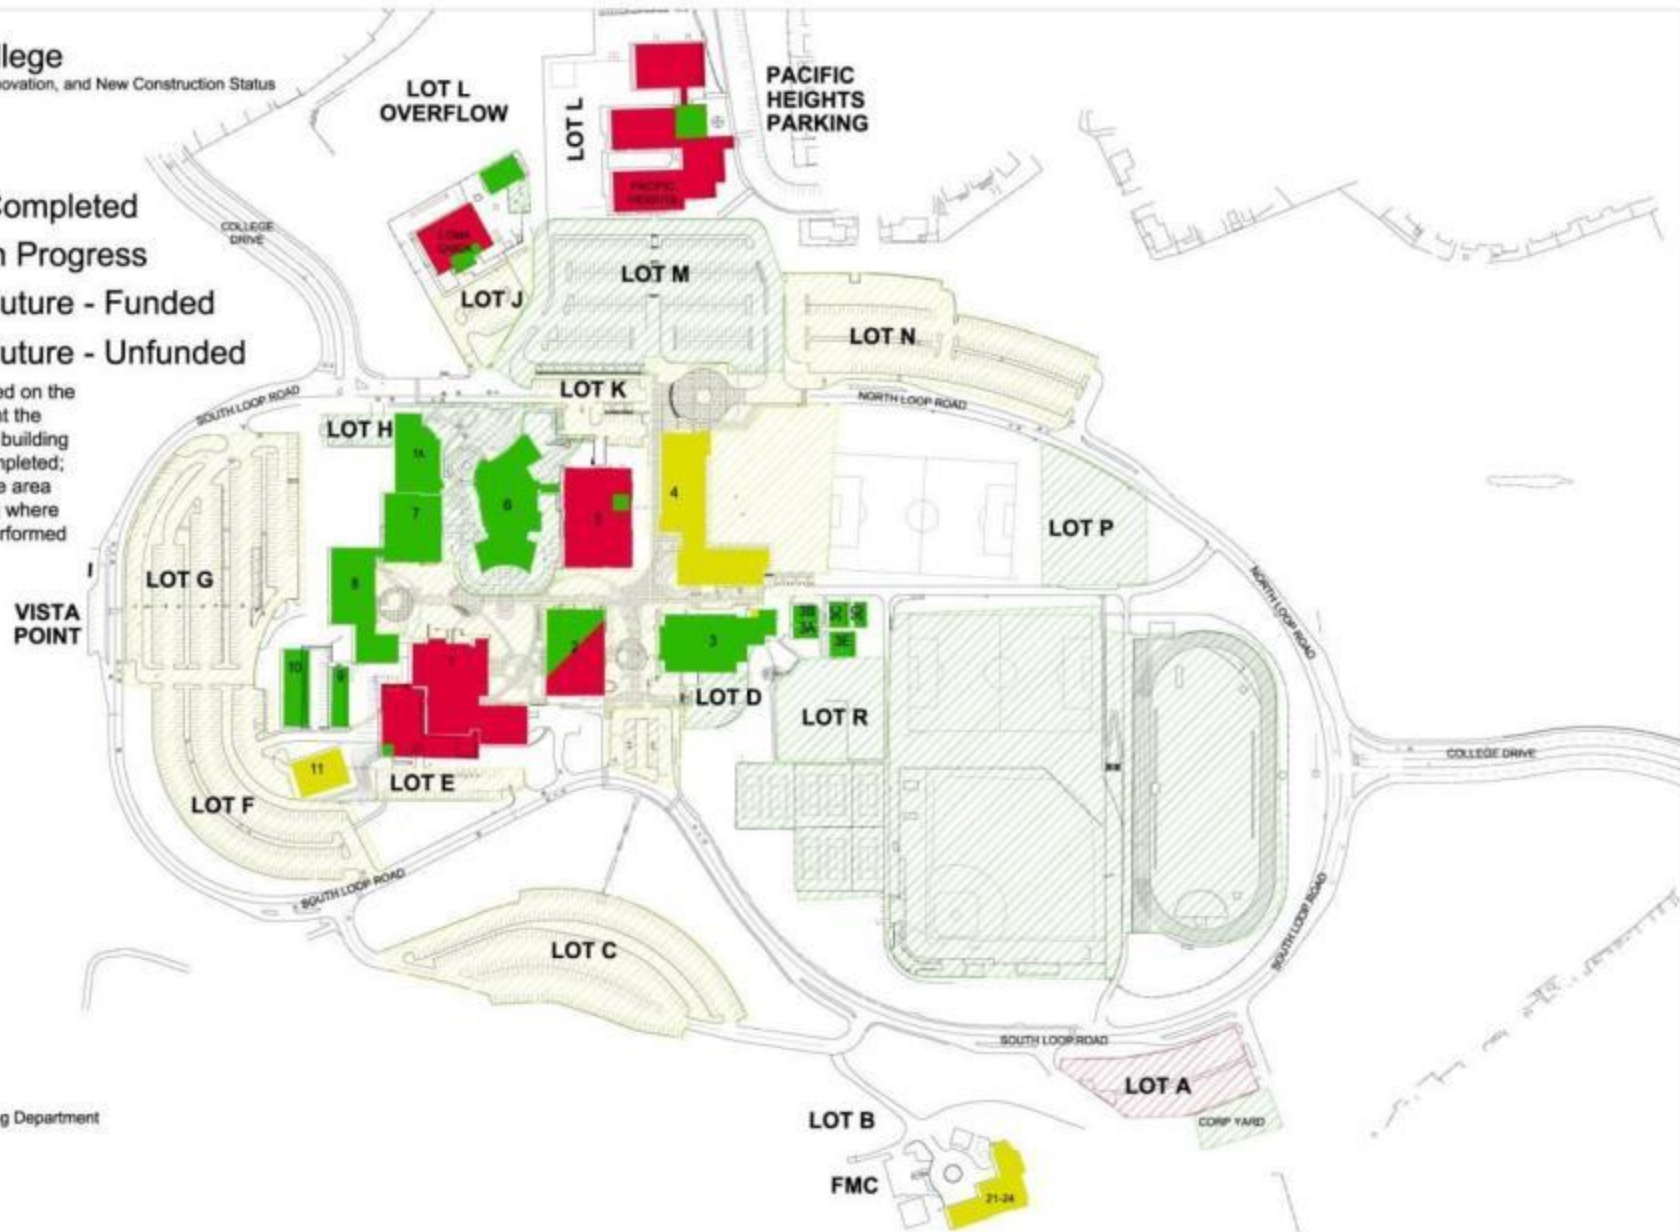

-  **Completed**
-  **In Progress**
-  **Future - Funded**
-  **Future - Unfunded**

The colors depicted on the buildings represent the percentage of the building that has been completed; not necessarily the area within the building where work has been performed

CONSTRUCTION PLANNING DEPARTMENT
08/11/2009

Skyline College

Building Renewal, Renovation, and New Construction Status

-  Completed
-  In Progress
-  Future - Funded
-  Future - Unfunded

The colors depicted on the buildings represent the percentage of the building that has been completed; not necessarily the area within the building where work has been performed