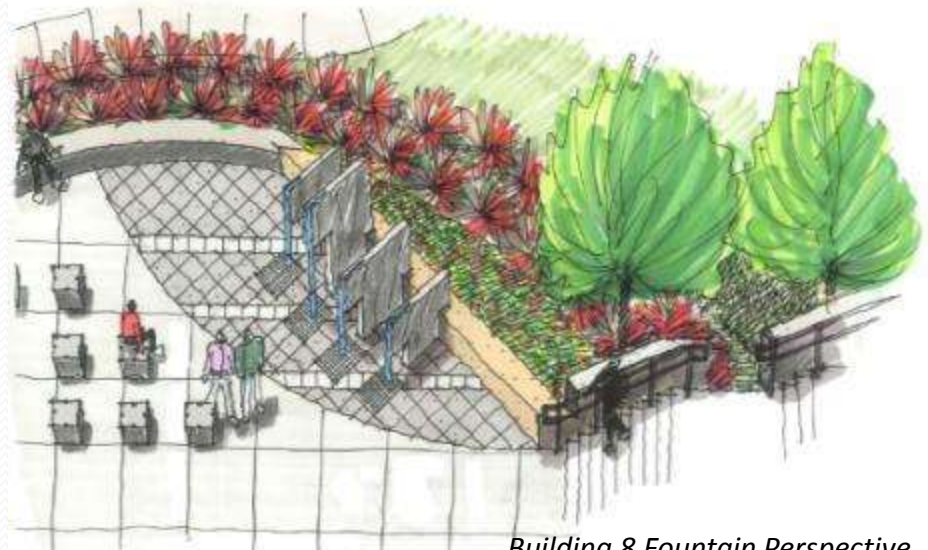

Skyline College Sitework Improvements

Building 8 Fountain Perspective

"Facilities Excellence"