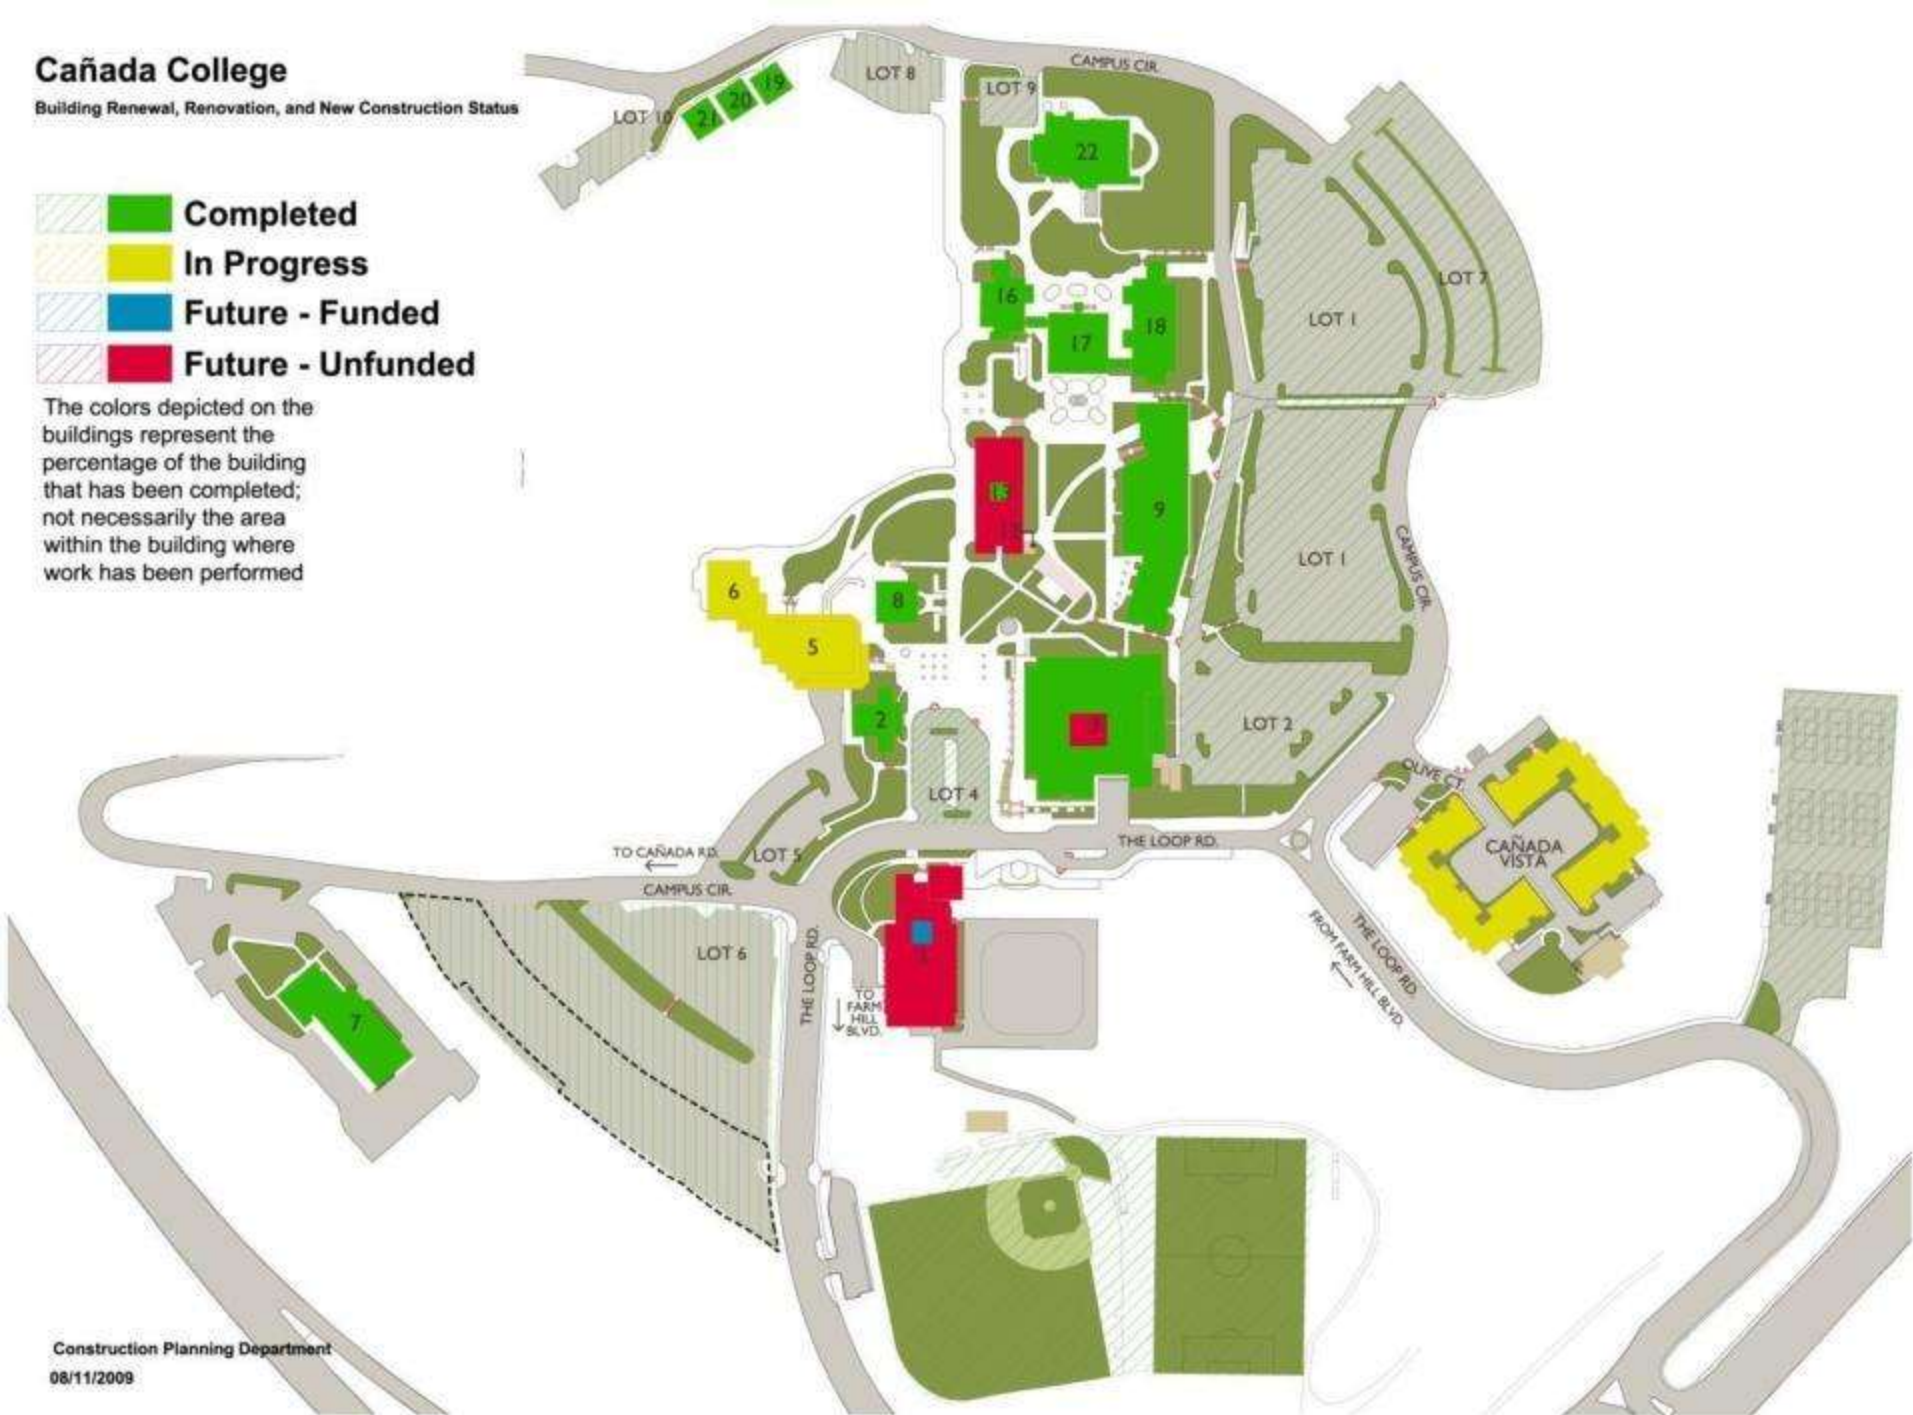

Cañada College

Building Renewal, Renovation, and New Construction Status

- Completed
- In Progress
- Future - Funded
- Future - Unfunded

The colors depicted on the buildings represent the percentage of the building that has been completed; not necessarily the area within the building where work has been performed