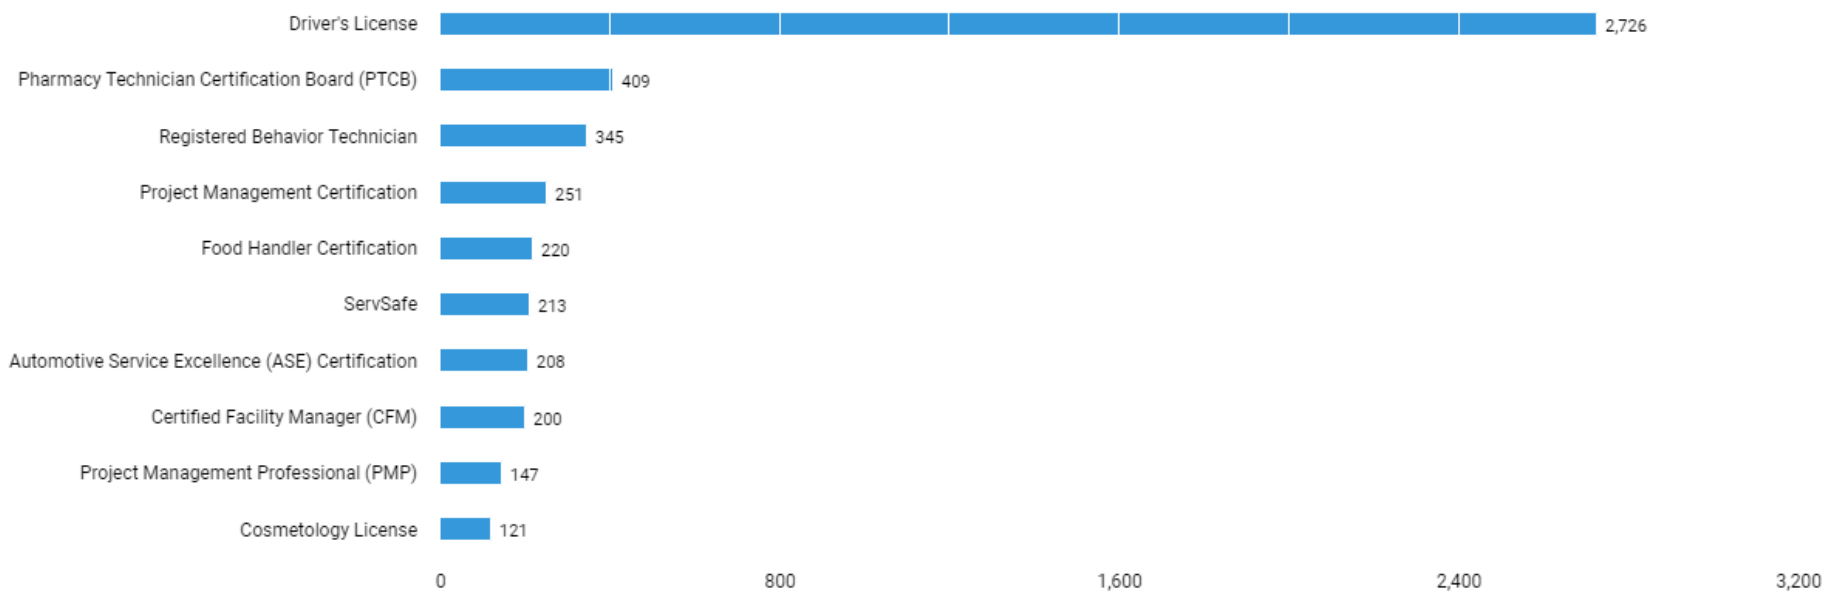

What are the most common certifications for these jobs?

Unspecified postings: 38,315