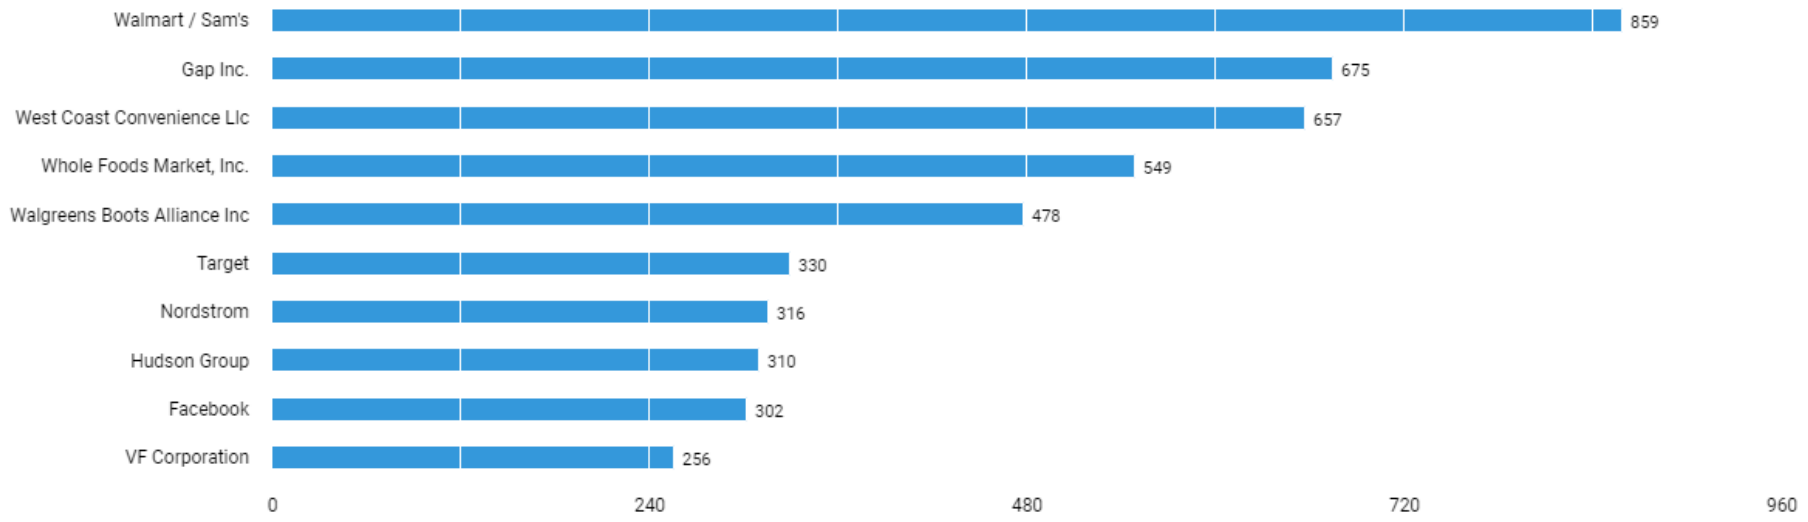

Hard to Fill Jobs

There are (43,997 job postings) between (Jun. 21, 2021 - Jun. 20, 2022 (Data not available after Jun. 19, 2022)) in your area for the selected criteria.

Active Selections

Last 365 days AND (County : San Mateo, CA OR County : San Francisco, CA OR County : Santa Clara, CA OR County : Contra Costa, CA OR County : Alameda, CA) AND (BGT OCC : Retail Store Manager / Supervisor OR BGT OCC : Merchandising Manager OR BGT OCC : Human Resources Manager OR BGT OCC : Facilities Manager OR BGT OCC : Marketing Manager OR BGT OCC : General Manager) AND ((Education : Both sub-baccalaureate and bachelor's-level credentials (inferred)) OR (Education : High school or vocational training (specified) OR Education : Associate's degree (specified) OR Education : Not listed (specified)))

Who are these employers?

Unspecified postings: 4,864