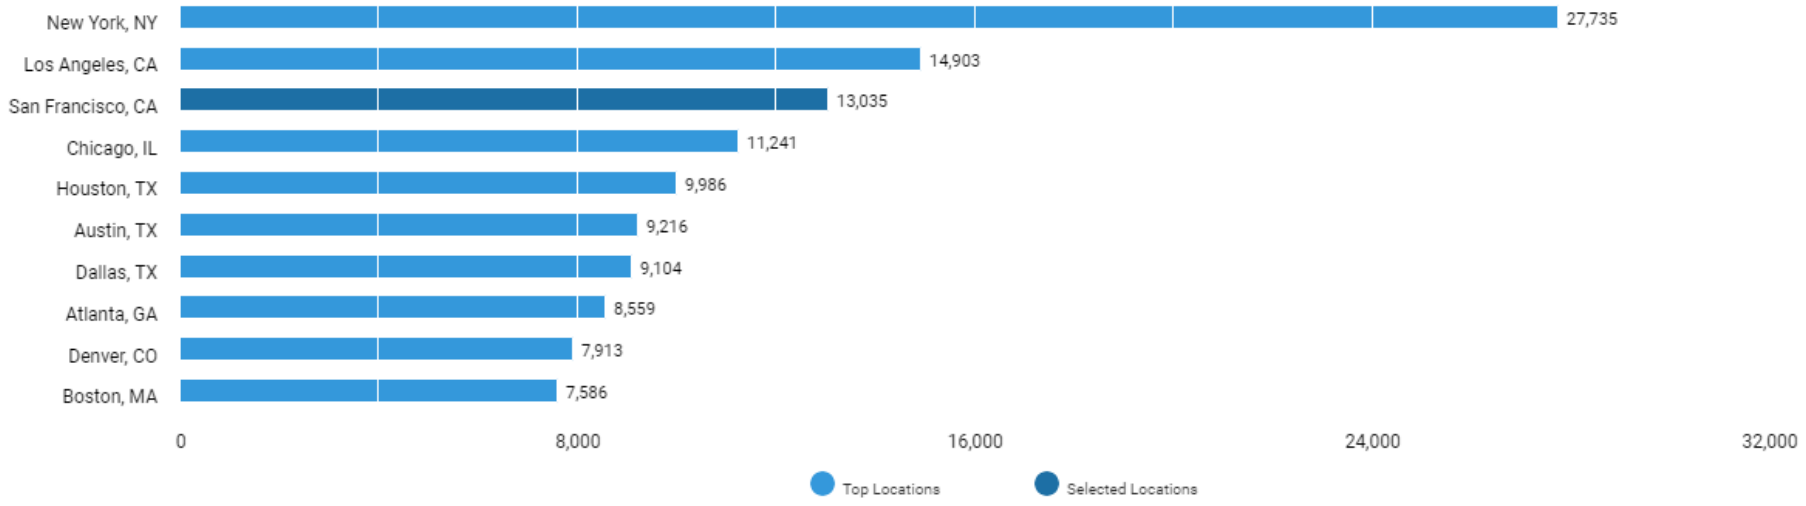

Hard to Fill Jobs

There are (43,997 job postings) between (Jun. 21, 2021 - Jun. 20, 2022 (Data not available after Jun. 19, 2022)) in your area for the selected criteria.

Active Selections

Last 365 days AND (County : San Mateo, CA OR County : San Francisco, CA OR County : Santa Clara, CA OR County : Contra Costa, CA OR County : Alameda, CA) AND (BGT OCC : Retail Store Manager / Supervisor OR BGT OCC : Merchandising Manager OR BGT OCC : Human Resources Manager OR BGT OCC : Facilities Manager OR BGT OCC : Marketing Manager OR BGT OCC : General Manager) AND ((Education : Both sub-baccalaureate and bachelor's-level credentials (inferred)) OR (Education : High school or vocational training (specified) OR Education : Associate's degree (specified) OR Education : Not listed (specified)))

What are the in-demand locations?

Unspecified postings: 23,059