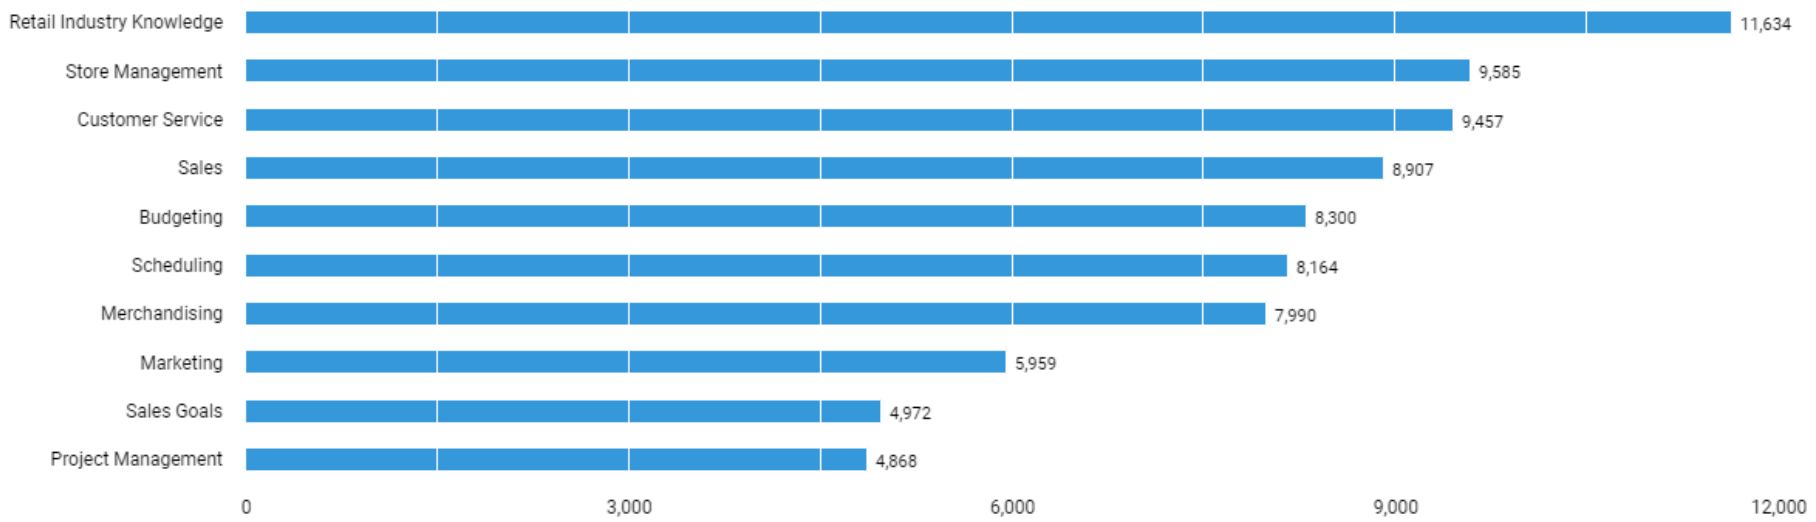

What are the most requested skills? (Specialized Skills)

Unspecified postings: 3,567