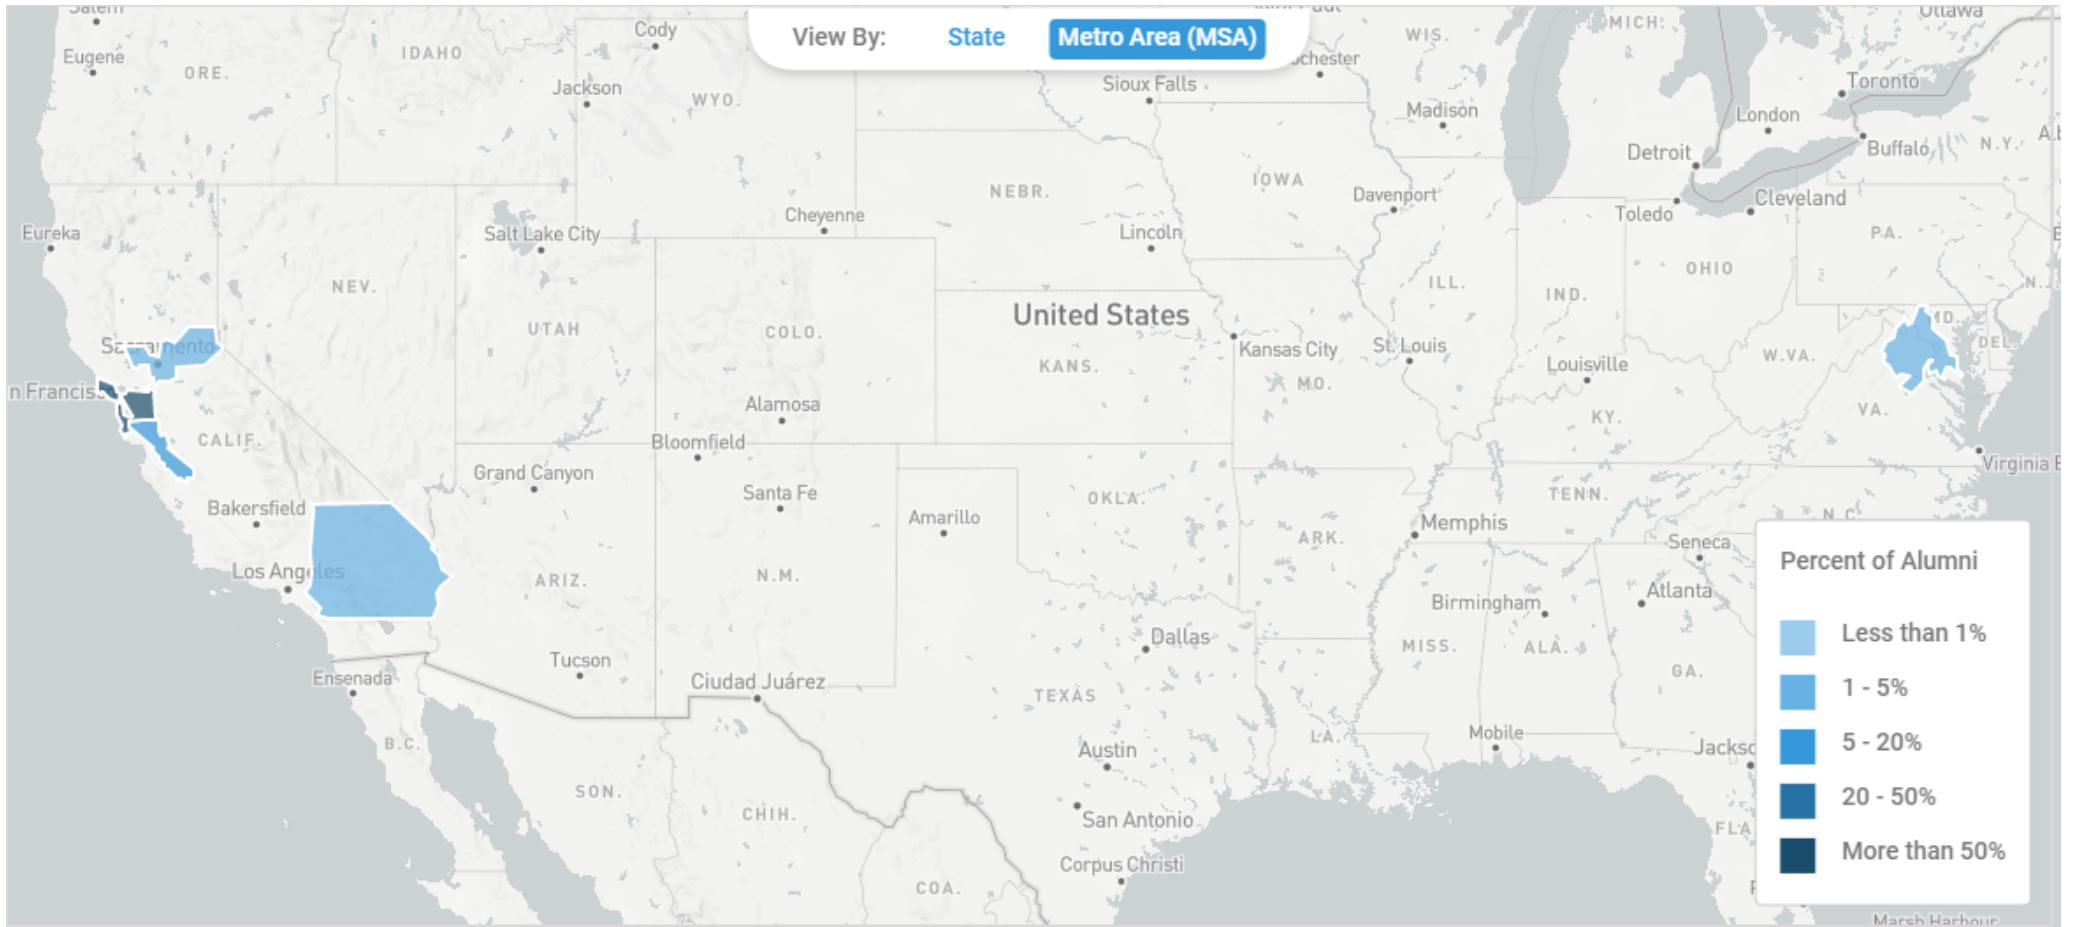

## Top Current Occupations

Currently displaying: Burning Glass, Occupation

Alumni Current Occupation	Percent Of Alumni Working In Occupation
Medical Director	21.7%
Waiter / Waitress	4.3%
Intern/Trainee/Co-op	4.3%
Firefighter 🚒	4.3%
Event Planner	4.3%
Laborer / Warehouse Worker 🚚	4.3%
Registered Nurse	4.3%
Advertising Sales Representative	4.3%
Security Officer 🚔	4.3%
Operations Manager / Supervisor 🏢	4.3%

= occupation is within alumni's field of study

# Current Place of Residence

92%  
In-State

4%  
Out-of-State (US)

0%  
International