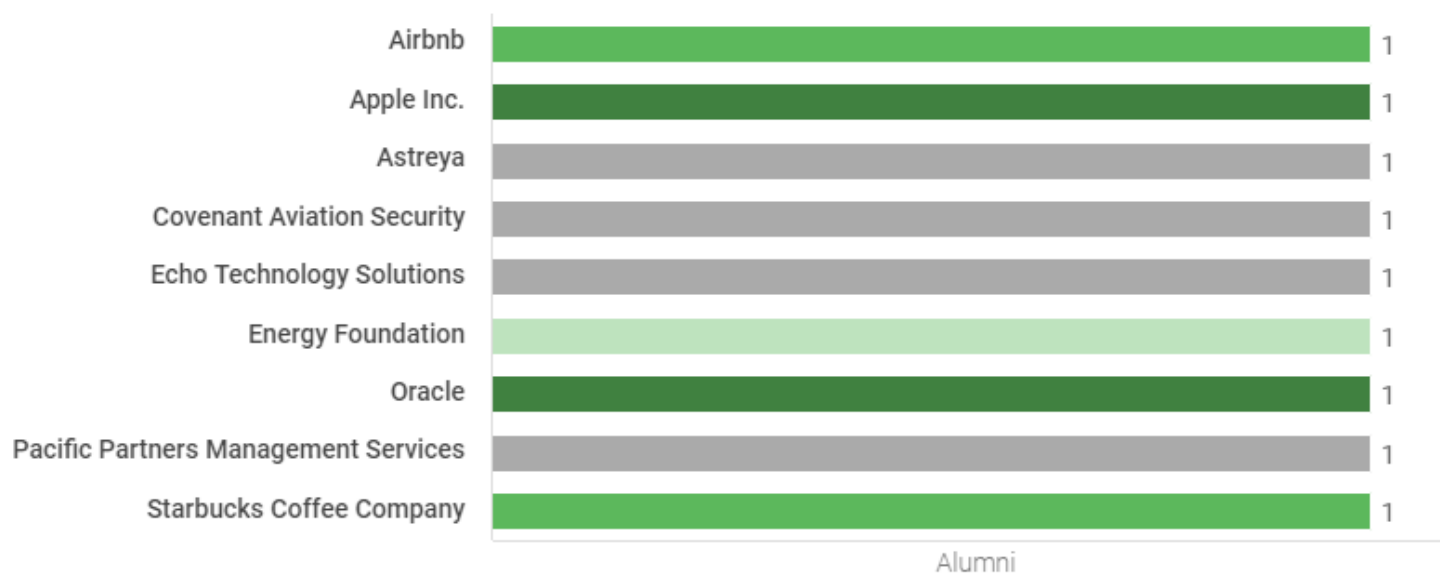

33%

Percent currently working in field of study

Source: Burning Glass Analysis of Social Profiles

Top Current Occupations

Currently displaying: Burning Glass, Occupation

Alumni Current Occupation	Percent Of Alumni Working In Occupation
Civil / Architectural Designer / Drafter	33.3%

= occupation is within alumni's field of study

Current Place of Residence

67%
In-State

33%
Out-of-State (US)

0%
International

Top Industries

No data available for this report with your selected filters.

Top Employers

■ Others

Career Outcomes - 1 Year Out

Currently displaying: Burning Glass

This chart shows the occupation families that alumni were employed in 1 year after graduation.

100%
Engineering

Degree Level

No data available for this report with your selected filters.