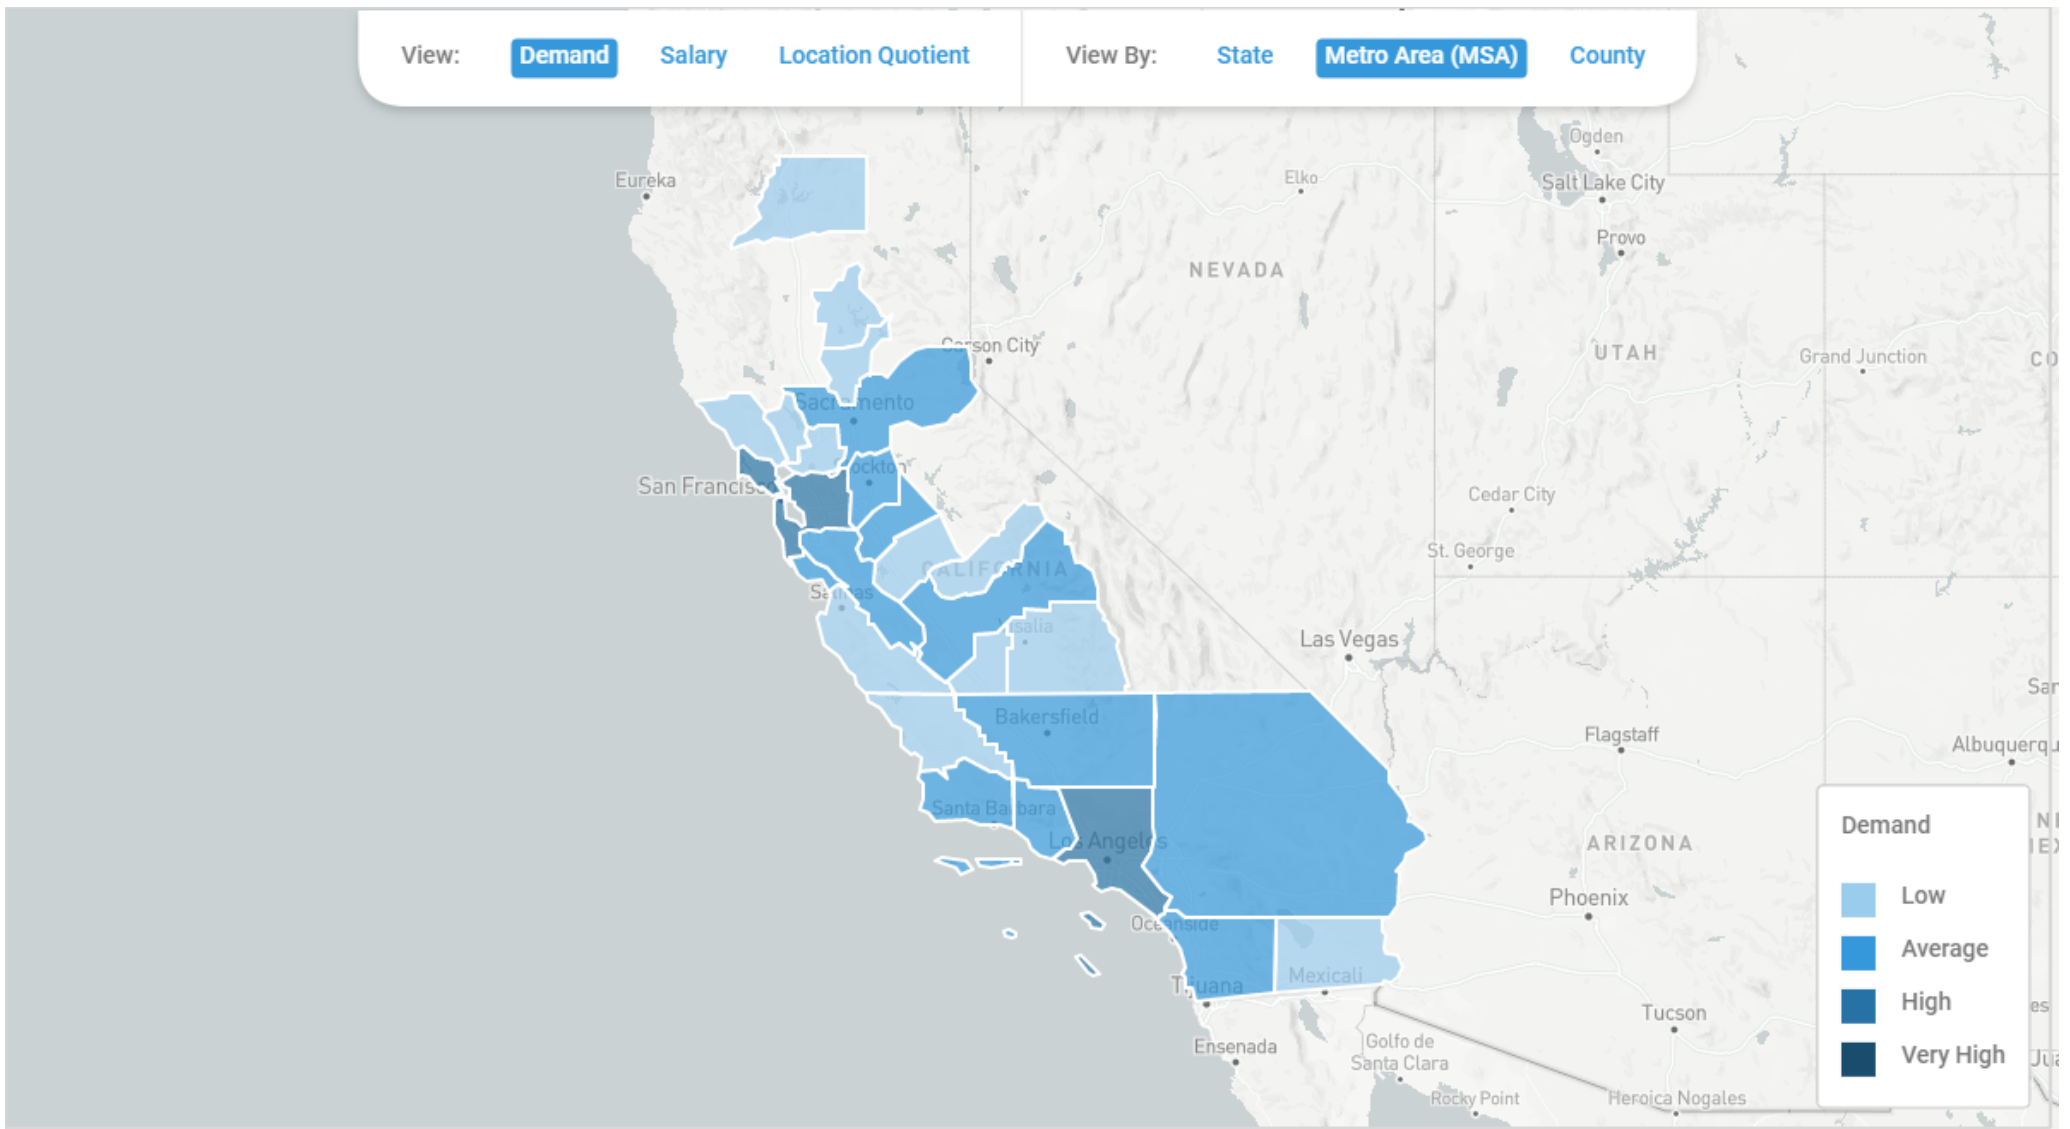

Currently displaying: Specialized

Top Industries

Currently displaying: 2digit

Top Employers

Top Locations

Metro Area (MSA)	Job Postings (Last 12 Months)	Median Salary	Location Quotient
Los Angeles-Long Beach-Anaheim, CA	1,674	\$38k	1.5 ▲
San Francisco-Oakland-Hayward, CA	561	\$44k	0.9 ▬
San Diego-Carlsbad, CA	392	\$40k	1.1 ▬
Riverside-San Bernardino-Ontario, CA	270	\$39k	1.0 ▬
Sacramento--Roseville--Arden-Arcade, CA	187	\$41k	0.9 ▬
San Jose-Sunnyvale-Santa Clara, CA	149	\$46k	0.5 ▼
Fresno, CA	112	\$38k	1.8 ▲
Bakersfield, CA	83	\$34k	1.8 ▲
Oxnard-Thousand Oaks-Ventura, CA	72	\$34k	1.0 ▬
Stockton-Lodi, CA	71	\$37k	1.4 ▲