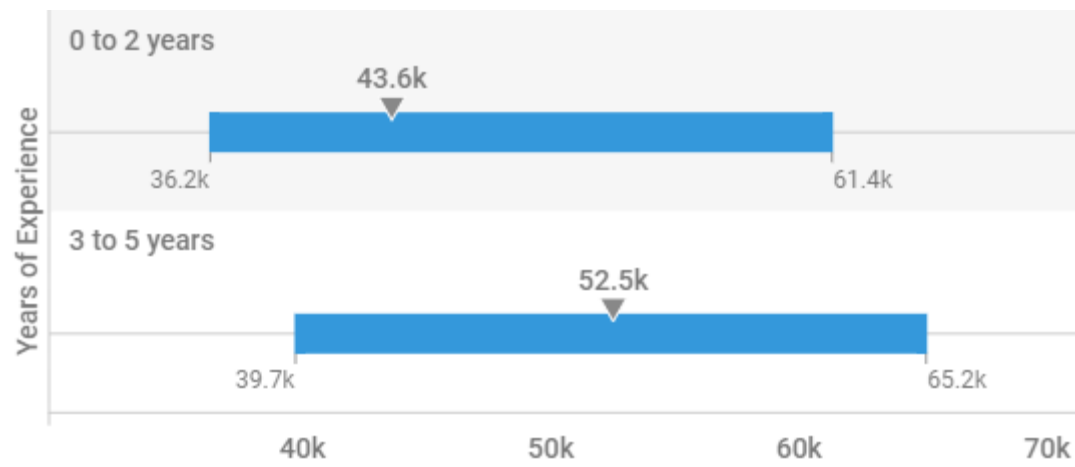

Certification Metrics

Job Postings

Last 12 Months

Location Quotient

Salary Overall

Salary By Education

Salary distribution is not shown for education levels with insufficient sample size

Salary By Experience

Salary distribution is not shown for experience levels with insufficient sample size

Years of Experience

Education Level

Top Occupations Requesting Certification(s)

Occupation	Associated Education Level
Substance Abuse Counselor	High school or vocational
Mental Health / Behavioral Counselor	Bachelor's
Clinical Case Manager	Bachelor's
Family / School / General Social Worker	NA
Residential Assistant / Advisor	Bachelor's
Program Manager	Bachelor's
Registered Nurse	Bachelor's
Health Technician / Technologist (Other)	Bachelor's
Medical / Clinical Social Worker	High school or vocational
Medical Director	NA