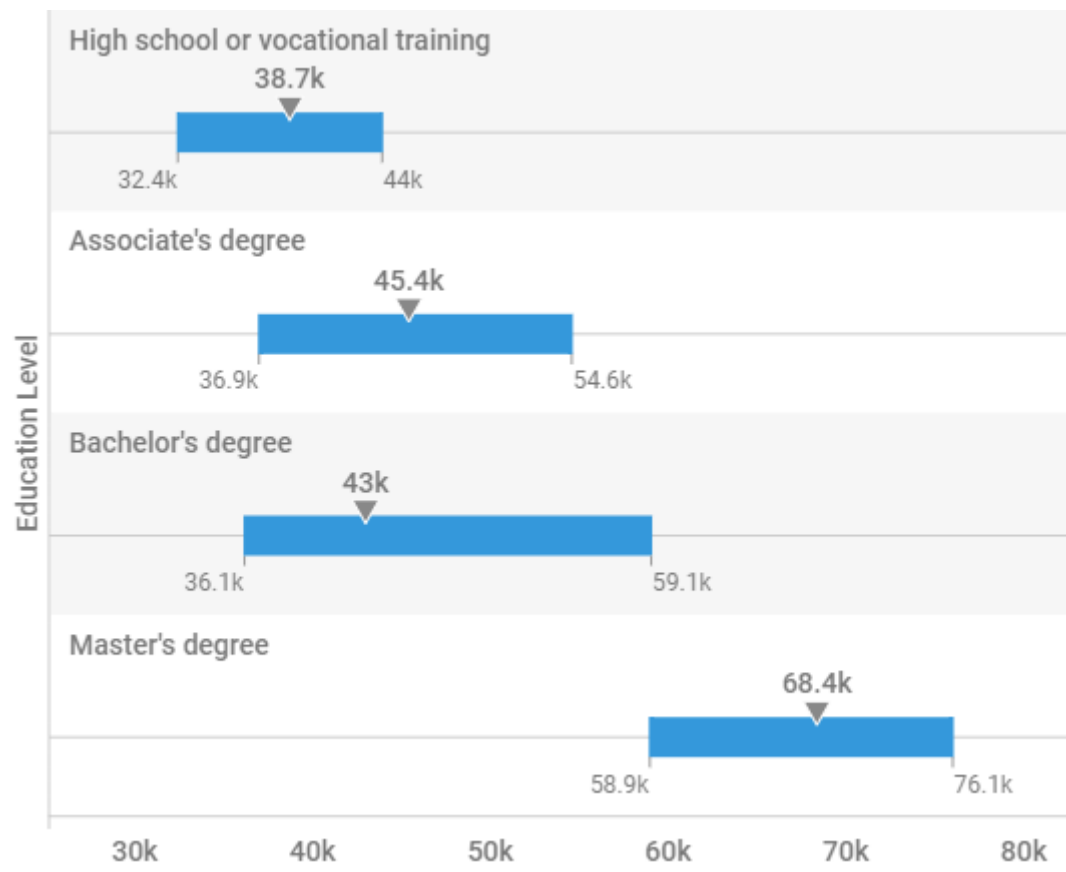

Certification Metrics

Job Postings

Last 12 Months

Location Quotient

Salary Overall

Salary By Education

Salary distribution is not shown for education levels with insufficient sample size

Salary By Experience

Salary distribution is not shown for experience levels with insufficient sample size

Years of Experience

Education Level

Top Occupations Requesting Certification(s)

Occupation	Associated Education Level
Substance Abuse Counselor	High school or vocational
Mental Health / Behavioral Counselor	Bachelor's
Clinical Case Manager	Bachelor's
Family / School / General Social Worker	NA
Residential Assistant / Advisor	Bachelor's
Program Manager	Bachelor's
Registered Nurse	Bachelor's
Health Technician / Technologist (Other)	Bachelor's
Medical / Clinical Social Worker	High school or vocational
Medical Director	NA