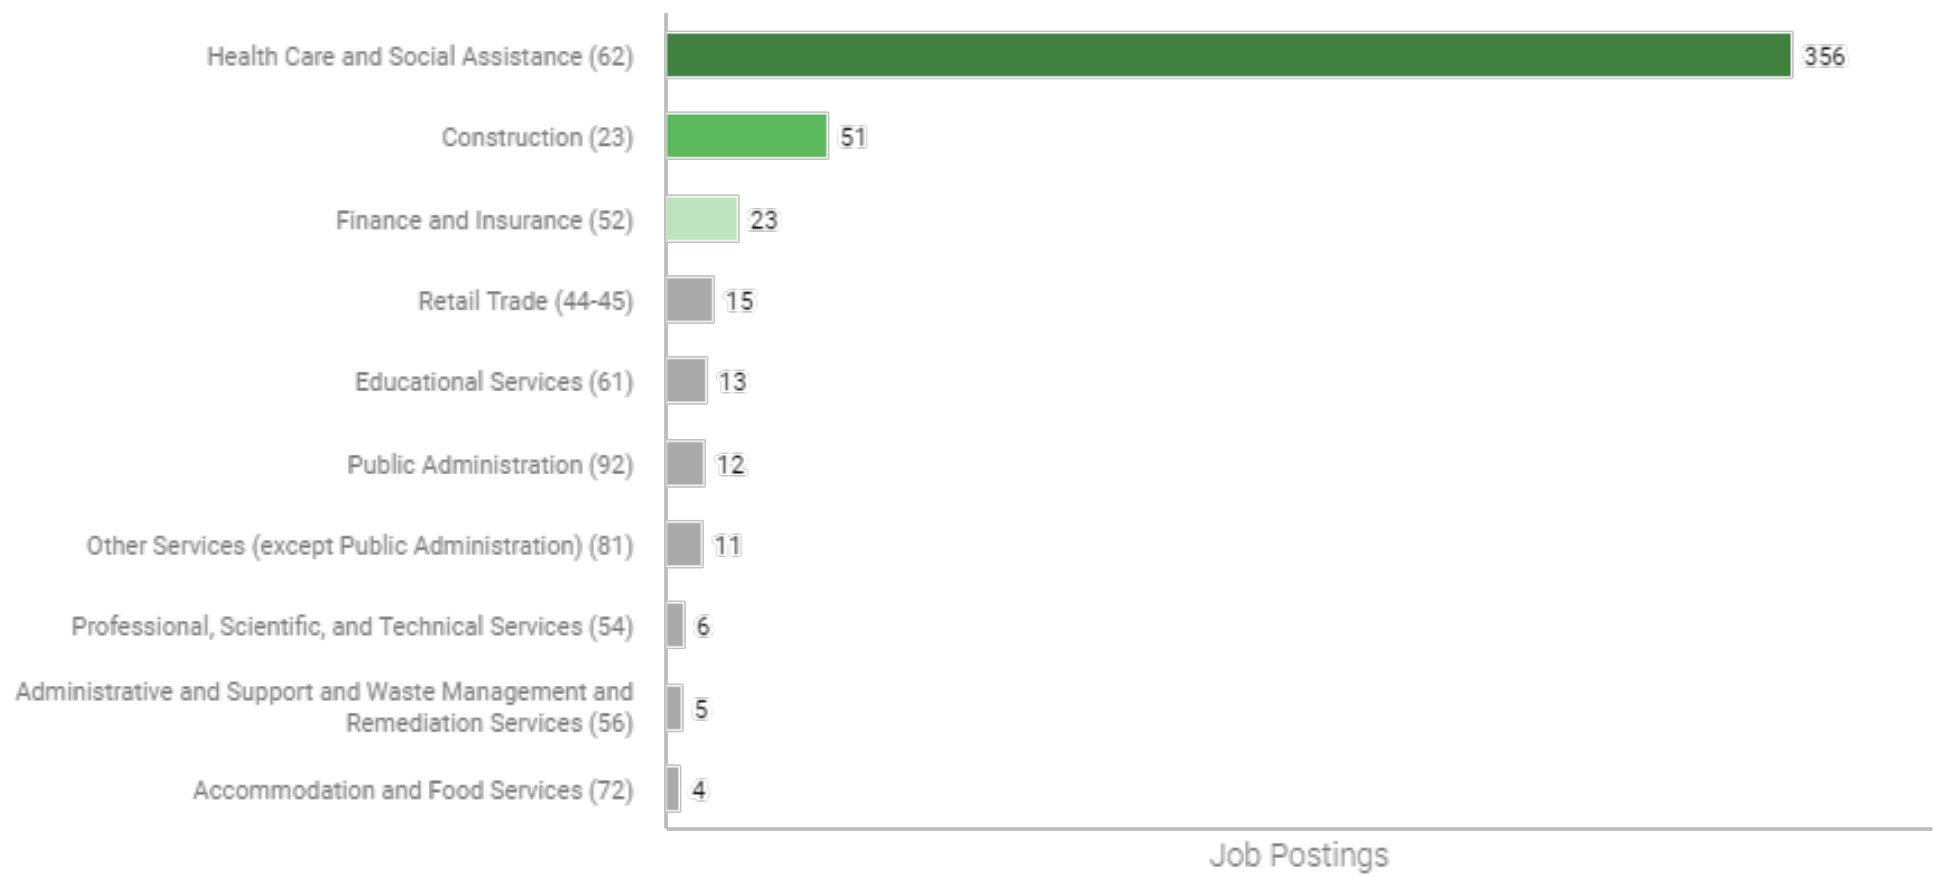

Top Industries

Currently displaying: 2digit