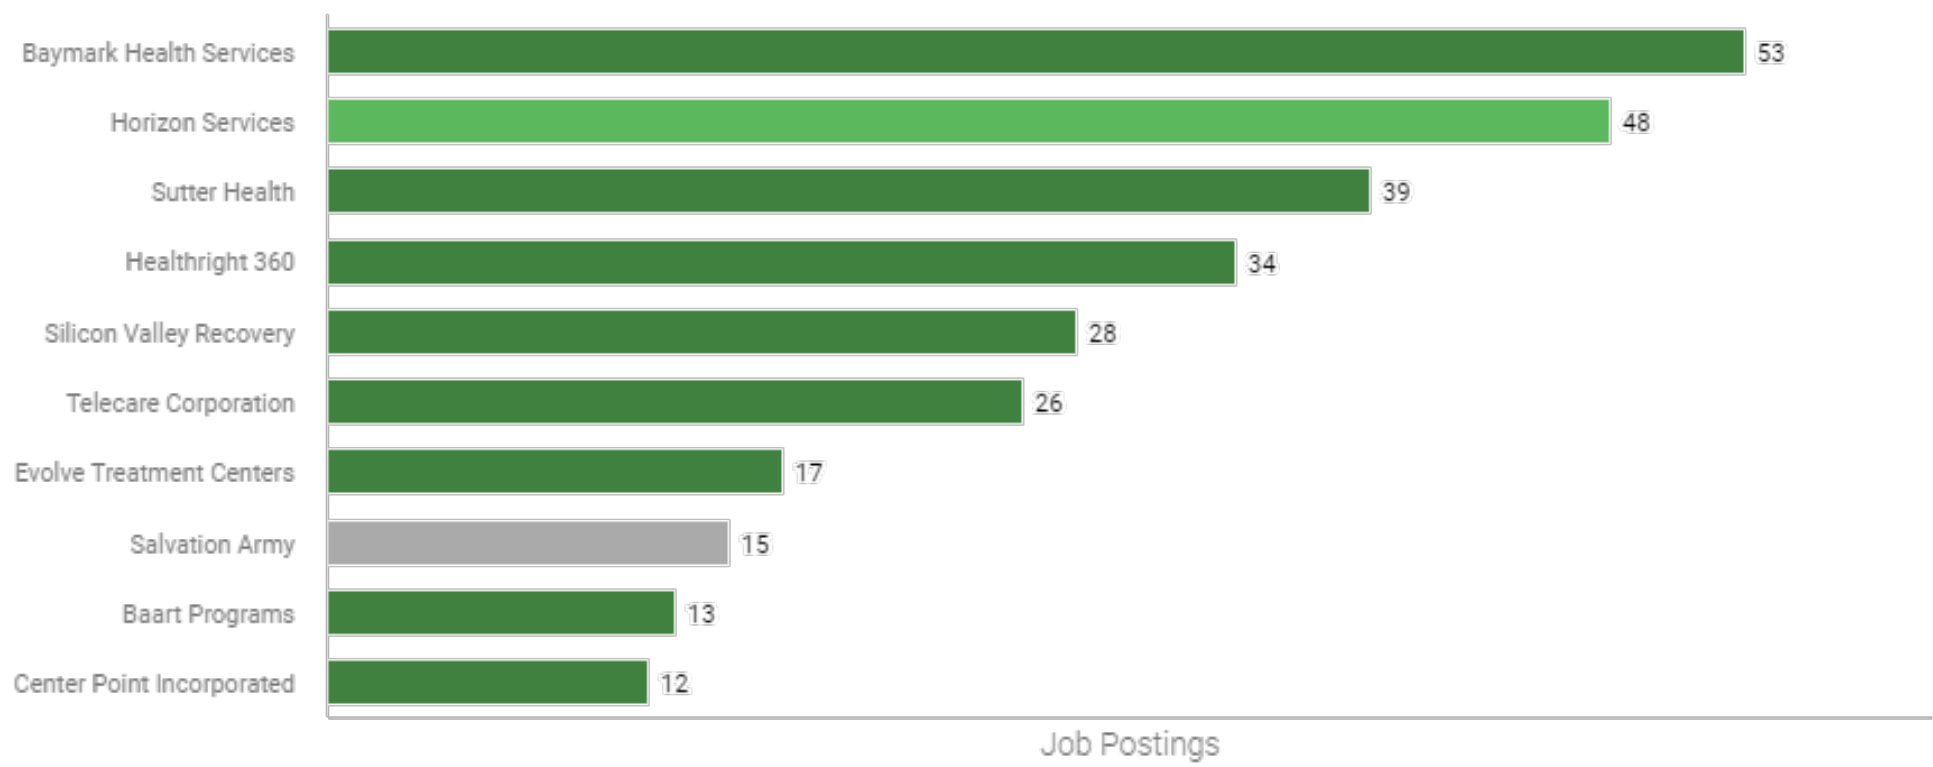

Top Employers