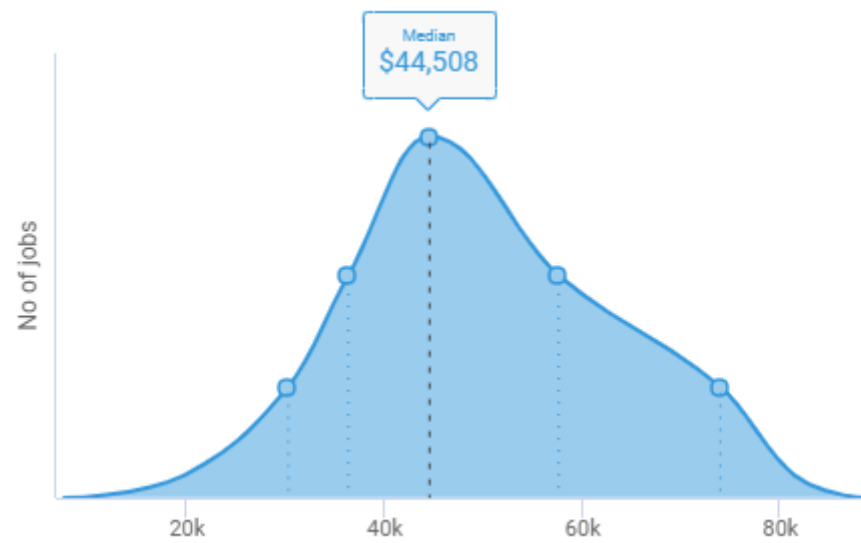

Certification Metrics

Job Postings

Last 12 Months

Location Quotient

Salary Overall

Salary By Education

Salary distribution is not shown for education levels with insufficient sample size

Salary By Experience

Salary distribution is not shown for experience levels with insufficient sample size

Years of Experience

Education Level

Top Occupations Requesting Certification(s)

Occupation	Associated Education Level
Substance Abuse Counselor	High school or vocational
Mental Health / Behavioral Counselor	Bachelor's
Clinical Case Manager	Bachelor's
Family / School / General Social Worker	NA
Residential Assistant / Advisor	Bachelor's
Program Manager	Bachelor's
Registered Nurse	Bachelor's
Health Technician / Technologist (Other)	Bachelor's
Medical / Clinical Social Worker	High school or vocational
Medical Director	NA