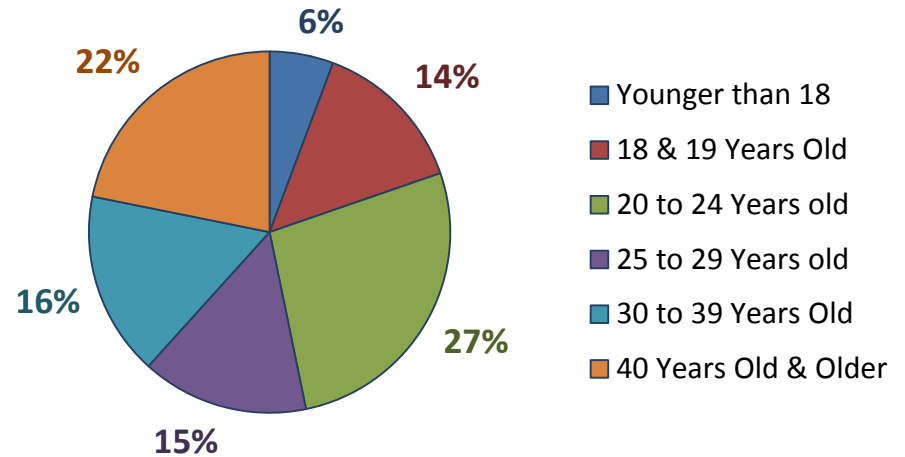

Cañada College Student Population Profile

(Academic year 2010/11)

Gender Distribution

Age Distribution

Ethnicity Distribution

Cañada College Student Population Profile

(Academic year 2010/11)

Education Attainment

Student Goals

* Students choosing both Transfer and AA/AS Degree as their goal were included in the transfer category.