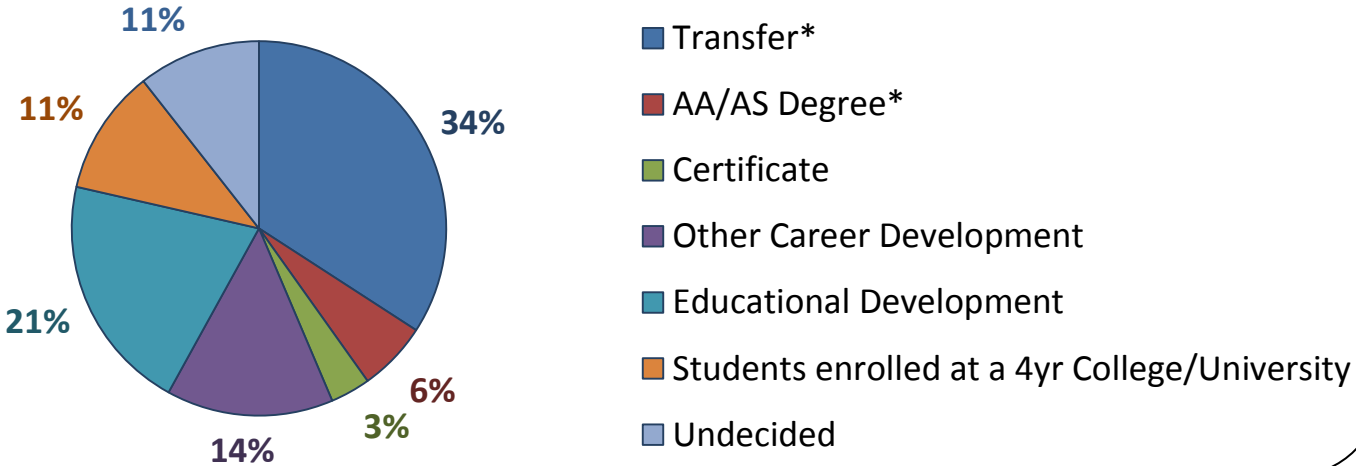

Cañada College Student Population Profile

(Academic year 2010/11)

Gender Distribution

Age Distribution

Ethnicity Distribution

Cañada College Student Population Profile

(Academic year 2010/11)

Education Attainment

Student Goals

* Students choosing both Transfer and AA/AS Degree as their goal were included in the transfer category.