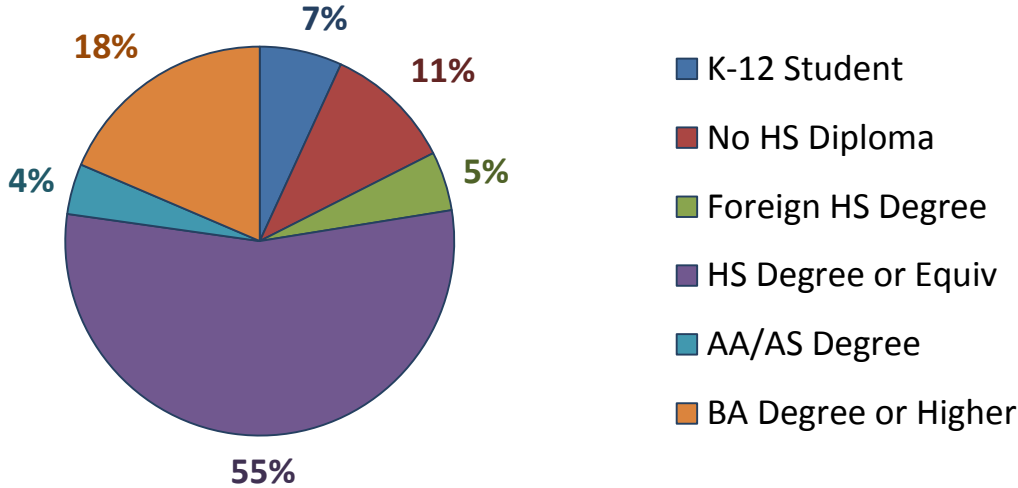

Cañada College Student Population Profile

(Academic year 2010/11)

Gender Distribution

Age Distribution

Ethnicity Distribution

Cañada College Student Population Profile

(Academic year 2010/11)

Education Attainment

Student Goals

* Students choosing both Transfer and AA/AS Degree as their goal were included in the transfer category.