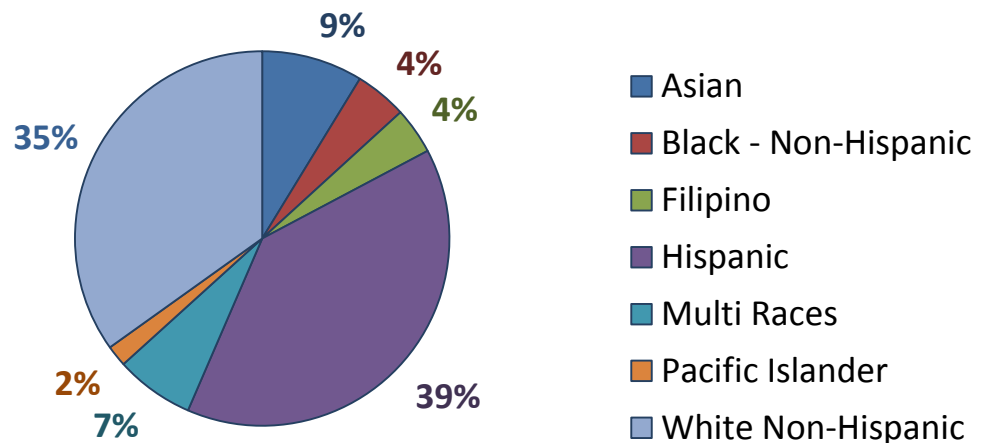

Cañada College Student Population Profile

(Academic year 2010/11)

Gender Distribution

Age Distribution

Ethnicity Distribution

Cañada College Student Population Profile

(Academic year 2010/11)

Education Attainment

Student Goals

* Students choosing both Transfer and AA/AS Degree as their goal were included in the transfer category.