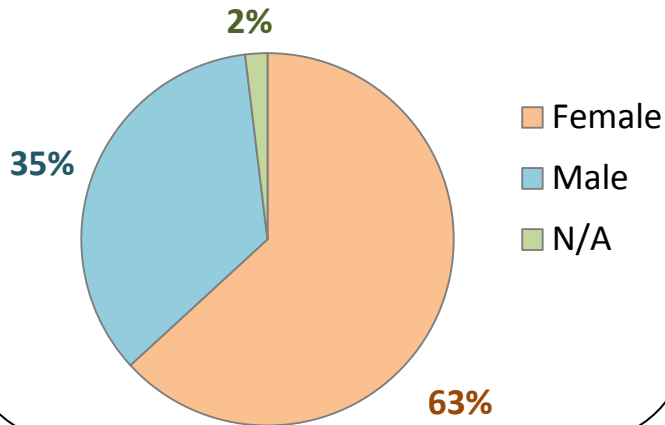

Cañada College Student Population Profile

(Academic year 2010/11)

Gender Distribution

Age Distribution

Ethnicity Distribution

Cañada College Student Population Profile

(Academic year 2010/11)

Education Attainment

Student Goals

* Students choosing both Transfer and AA/AS Degree as their goal were included in the transfer category.